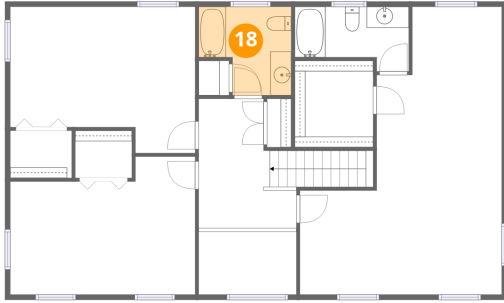

2354 Virgil H Goode Highway, Rocky Mount, Franklin County,
Virginia, United States, 24151

18 Floor 3 - Bath

Dimensions: 8'9" x 8'5"
Area: 62 sq. ft
Counted as living area: Yes

Heated: Yes
Finished: Yes
Enclosed: Yes
Contiguous: Yes
Permitted: Yes
Wet space: Yes
Addition: No
Conversion: No