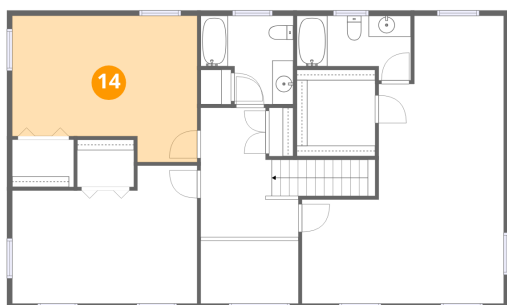

14 Floor 3 - Bedroom

Dimensions: 17'7" x 13'10"
Area: 214 sq. ft
Counted as living area: Yes

Heated: Yes
Finished: Yes
Enclosed: Yes
Contiguous: Yes
Permitted: Yes
Wet space: No
Addition: No
Conversion: No