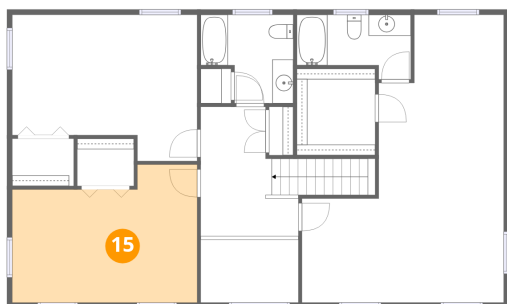

2354 Virgil H Goode Highway, Rocky Mount, Franklin County, Virginia, United States, 24151

15 Floor 3 - Bedroom

Dimensions: 17'6" x 13'1"
Area: 202 sq. ft
Counted as living area: Yes

Heated: Yes
Finished: Yes
Enclosed: Yes
Contiguous: Yes
Permitted: Yes
Wet space: No
Addition: No
Conversion: No