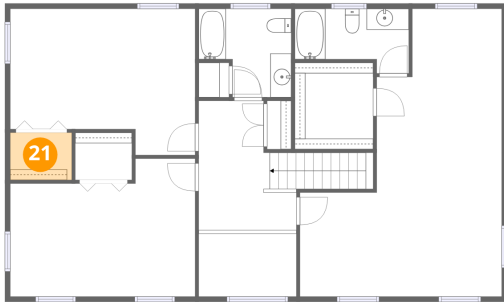

2354 Virgil H Goode Highway, Rocky Mount, Franklin County,
Virginia, United States, 24151

21 Floor 3 - W.I.C.

Dimensions: 5'10" x 4'6"
Area: 26 sq. ft
Counted as living area: Yes

Heated: Yes
Finished: Yes
Enclosed: Yes
Contiguous: Yes
Permitted: Yes
Wet space: No
Addition: No
Conversion: No