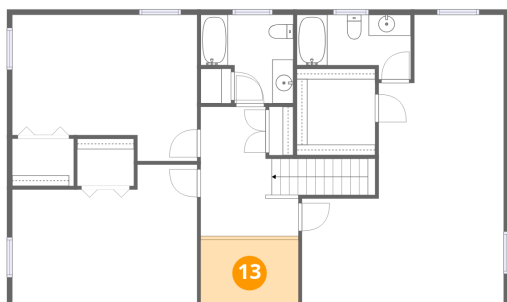

### 13 Floor 3 - Open To Below

Dimensions: 9'3" x 6'0"  
Area: 58 sq. ft  
Counted as living area: No

Heated: No  
Finished: Yes  
Enclosed: No  
Contiguous: Yes  
Permitted: No  
Wet space: No  
Addition: No  
Conversion: No