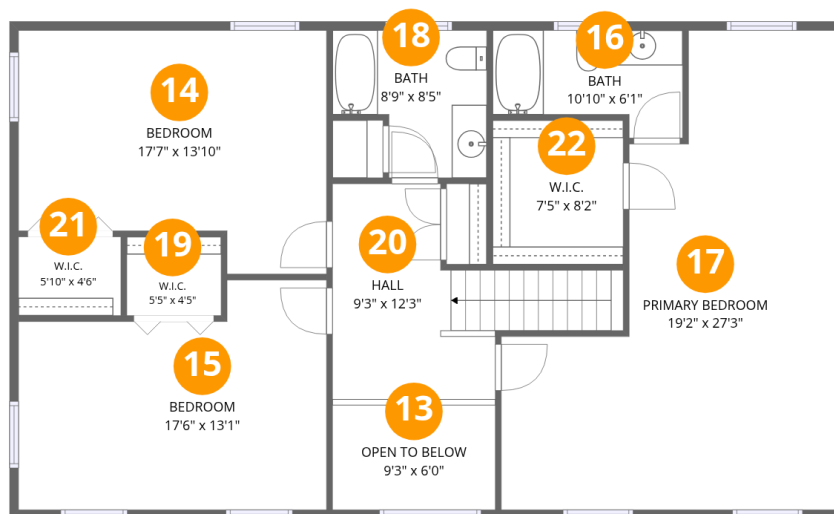

Home data report

2354 Virgil H Goode Highway, Rocky Mount, Franklin County, Virginia, United States, 24151

Room dimensions

Floor 3

Total:1214sqft Excluded: 58sqft

#		Dimensions	sqft	Counted as living area
13	Open To Below	9'3" x 6'0"	58 sq. ft	No
14	Bedroom	17'7" x 13'10"	214 sq. ft	Yes
15	Bedroom	17'6" x 13'1"	202 sq. ft	Yes
16	Bath	10'10" x 6'1"	56 sq. ft	Yes
17	Primary Bedroom	19'2" x 27'3"	374 sq. ft	Yes
18	Bath	8'9" x 8'5"	62 sq. ft	Yes
19	W.I.C.	5'5" x 4'5"	24 sq. ft	Yes
20	Hall	9'3" x 12'3"	123 sq. ft	Yes
21	W.I.C.	5'10" x 4'6"	26 sq. ft	Yes
22	W.I.C.	7'5" x 8'2"	61 sq. ft	Yes