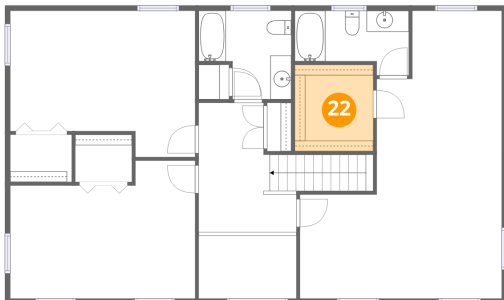

**22** Floor 3 - W.I.C.

Dimensions: 7'5" x 8'2"  
Area: 61 sq. ft  
Counted as living area: Yes

Heated: Yes  
Finished: Yes  
Enclosed: Yes  
Contiguous: Yes  
Permitted: Yes  
Wet space: No  
Addition: No  
Conversion: No