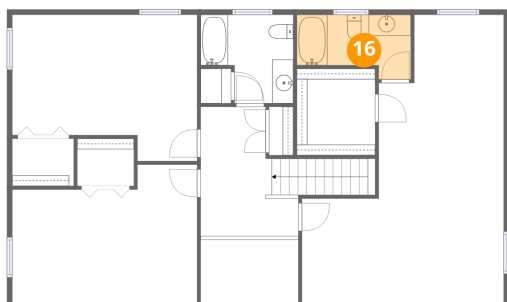

16 Floor 3 - Bath

Dimensions: 10'10" x 6'1"
Area: 56 sq. ft
Counted as living area: Yes

Heated: Yes
Finished: Yes
Enclosed: Yes
Contiguous: Yes
Permitted: Yes
Wet space: Yes
Addition: No
Conversion: No