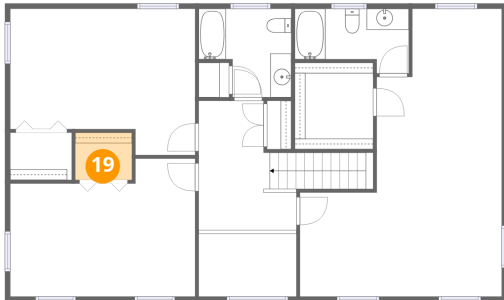

**19** Floor 3 - W.I.C.

Dimensions: 5'5" x 4'5"  
Area: 24 sq. ft  
Counted as living area: Yes

Heated: Yes  
Finished: Yes  
Enclosed: Yes  
Contiguous: Yes  
Permitted: Yes  
Wet space: No  
Addition: No  
Conversion: No