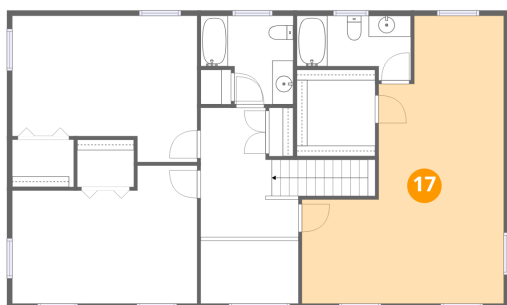

17 Floor 3 - Primary Bedroom

Dimensions: 19'2" x 27'3"
Area: 374 sq. ft
Counted as living area: Yes

Heated: Yes
Finished: Yes
Enclosed: Yes
Contiguous: Yes
Permitted: Yes
Wet space: No
Addition: No
Conversion: No