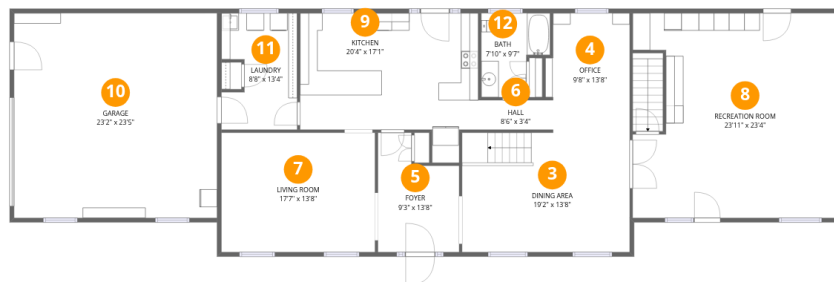

## Room dimensions

Floor 1 Below grade

Total:0sqft

Excluded: 1257sqft

#		Dimensions	sqft	Counted as living area
1	Basement	46'10" x 27'3"	1183 sq. ft	No
2	Room	10'4" x 7'3"	71 sq. ft	No

Home data report

2354 Virgil H Goode Highway, Rocky Mount, Franklin County, Virginia, United States, 24151

## Room dimensions

Floor 2

Total:2382sqft Excluded: 0sqft

#		Dimensions	sqft	Counted as living area
3	Dining Area	19'2" x 13'8"	261 sq. ft	Yes
4	Office	9'8" x 13'8"	123 sq. ft	Yes
5	Foyer	9'3" x 13'8"	106 sq. ft	Yes
6	Hall	8'6" x 3'4"	29 sq. ft	Yes
7	Living Room	17'7" x 13'8"	239 sq. ft	Yes
8	Recreation Room	23'11" x 23'4"	522 sq. ft	Yes
9	Kitchen	20'4" x 17'1"	283 sq. ft	Yes
10	Garage	23'2" x 23'5"	542 sq. ft	Yes
11	Laundry	8'8" x 13'4"	105 sq. ft	Yes
12	Bath	7'10" x 9'7"	62 sq. ft	Yes