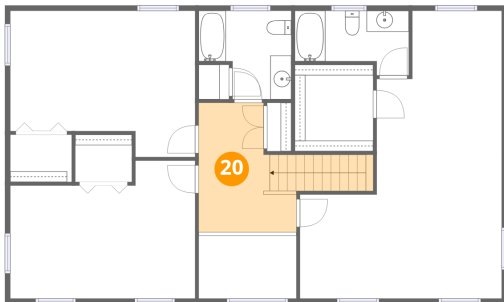

20 Floor 3 - Hall

Dimensions: 9'3" x 12'3"
Area: 123 sq. ft
Counted as living area: Yes

Heated: Yes
Finished: Yes
Enclosed: Yes
Contiguous: Yes
Permitted: Yes
Wet space: No
Addition: No
Conversion: No