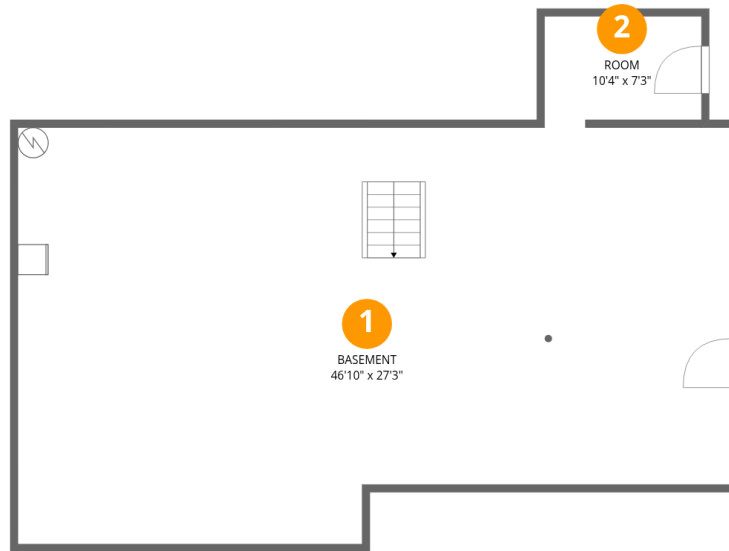

Home data report

2354 Virgil H Goode Highway, Rocky Mount, Franklin County, Virginia, United States, 24151

Room dimensions

Floor 1 Below grade

Total:0sqft

Excluded: 1257sqft

#		Dimensions	sqft	Counted as living area
1	Basement	46'10" x 27'3"	1183 sq. ft	No
2	Room	10'4" x 7'3"	71 sq. ft	No