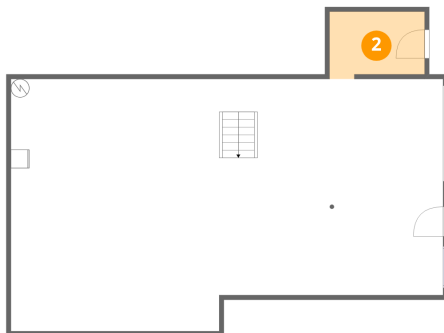

2 Floor 1 - Room

---

Dimensions: 10'4" x 7'3"  
Area: 71 sq. ft  
Counted as living area: No

Heated: Yes  
Finished: No  
Enclosed: Yes  
Contiguous: Yes  
Permitted: Yes  
Wet space: No  
Addition: No  
Conversion: No