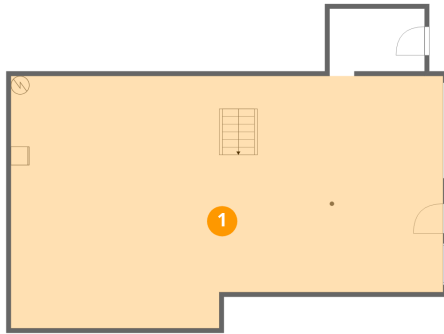

2354 Virgil H Goode Highway, Rocky Mount, Franklin County, Virginia, United States, 24151

1 Floor 1 - Basement

Dimensions: 46'10" x 27'3"
Area: 1183 sq. ft
Counted as living area: No

Heated: Yes
Finished: No
Enclosed: Yes
Contiguous: Yes
Permitted: Yes
Wet space: No
Addition: No
Conversion: No