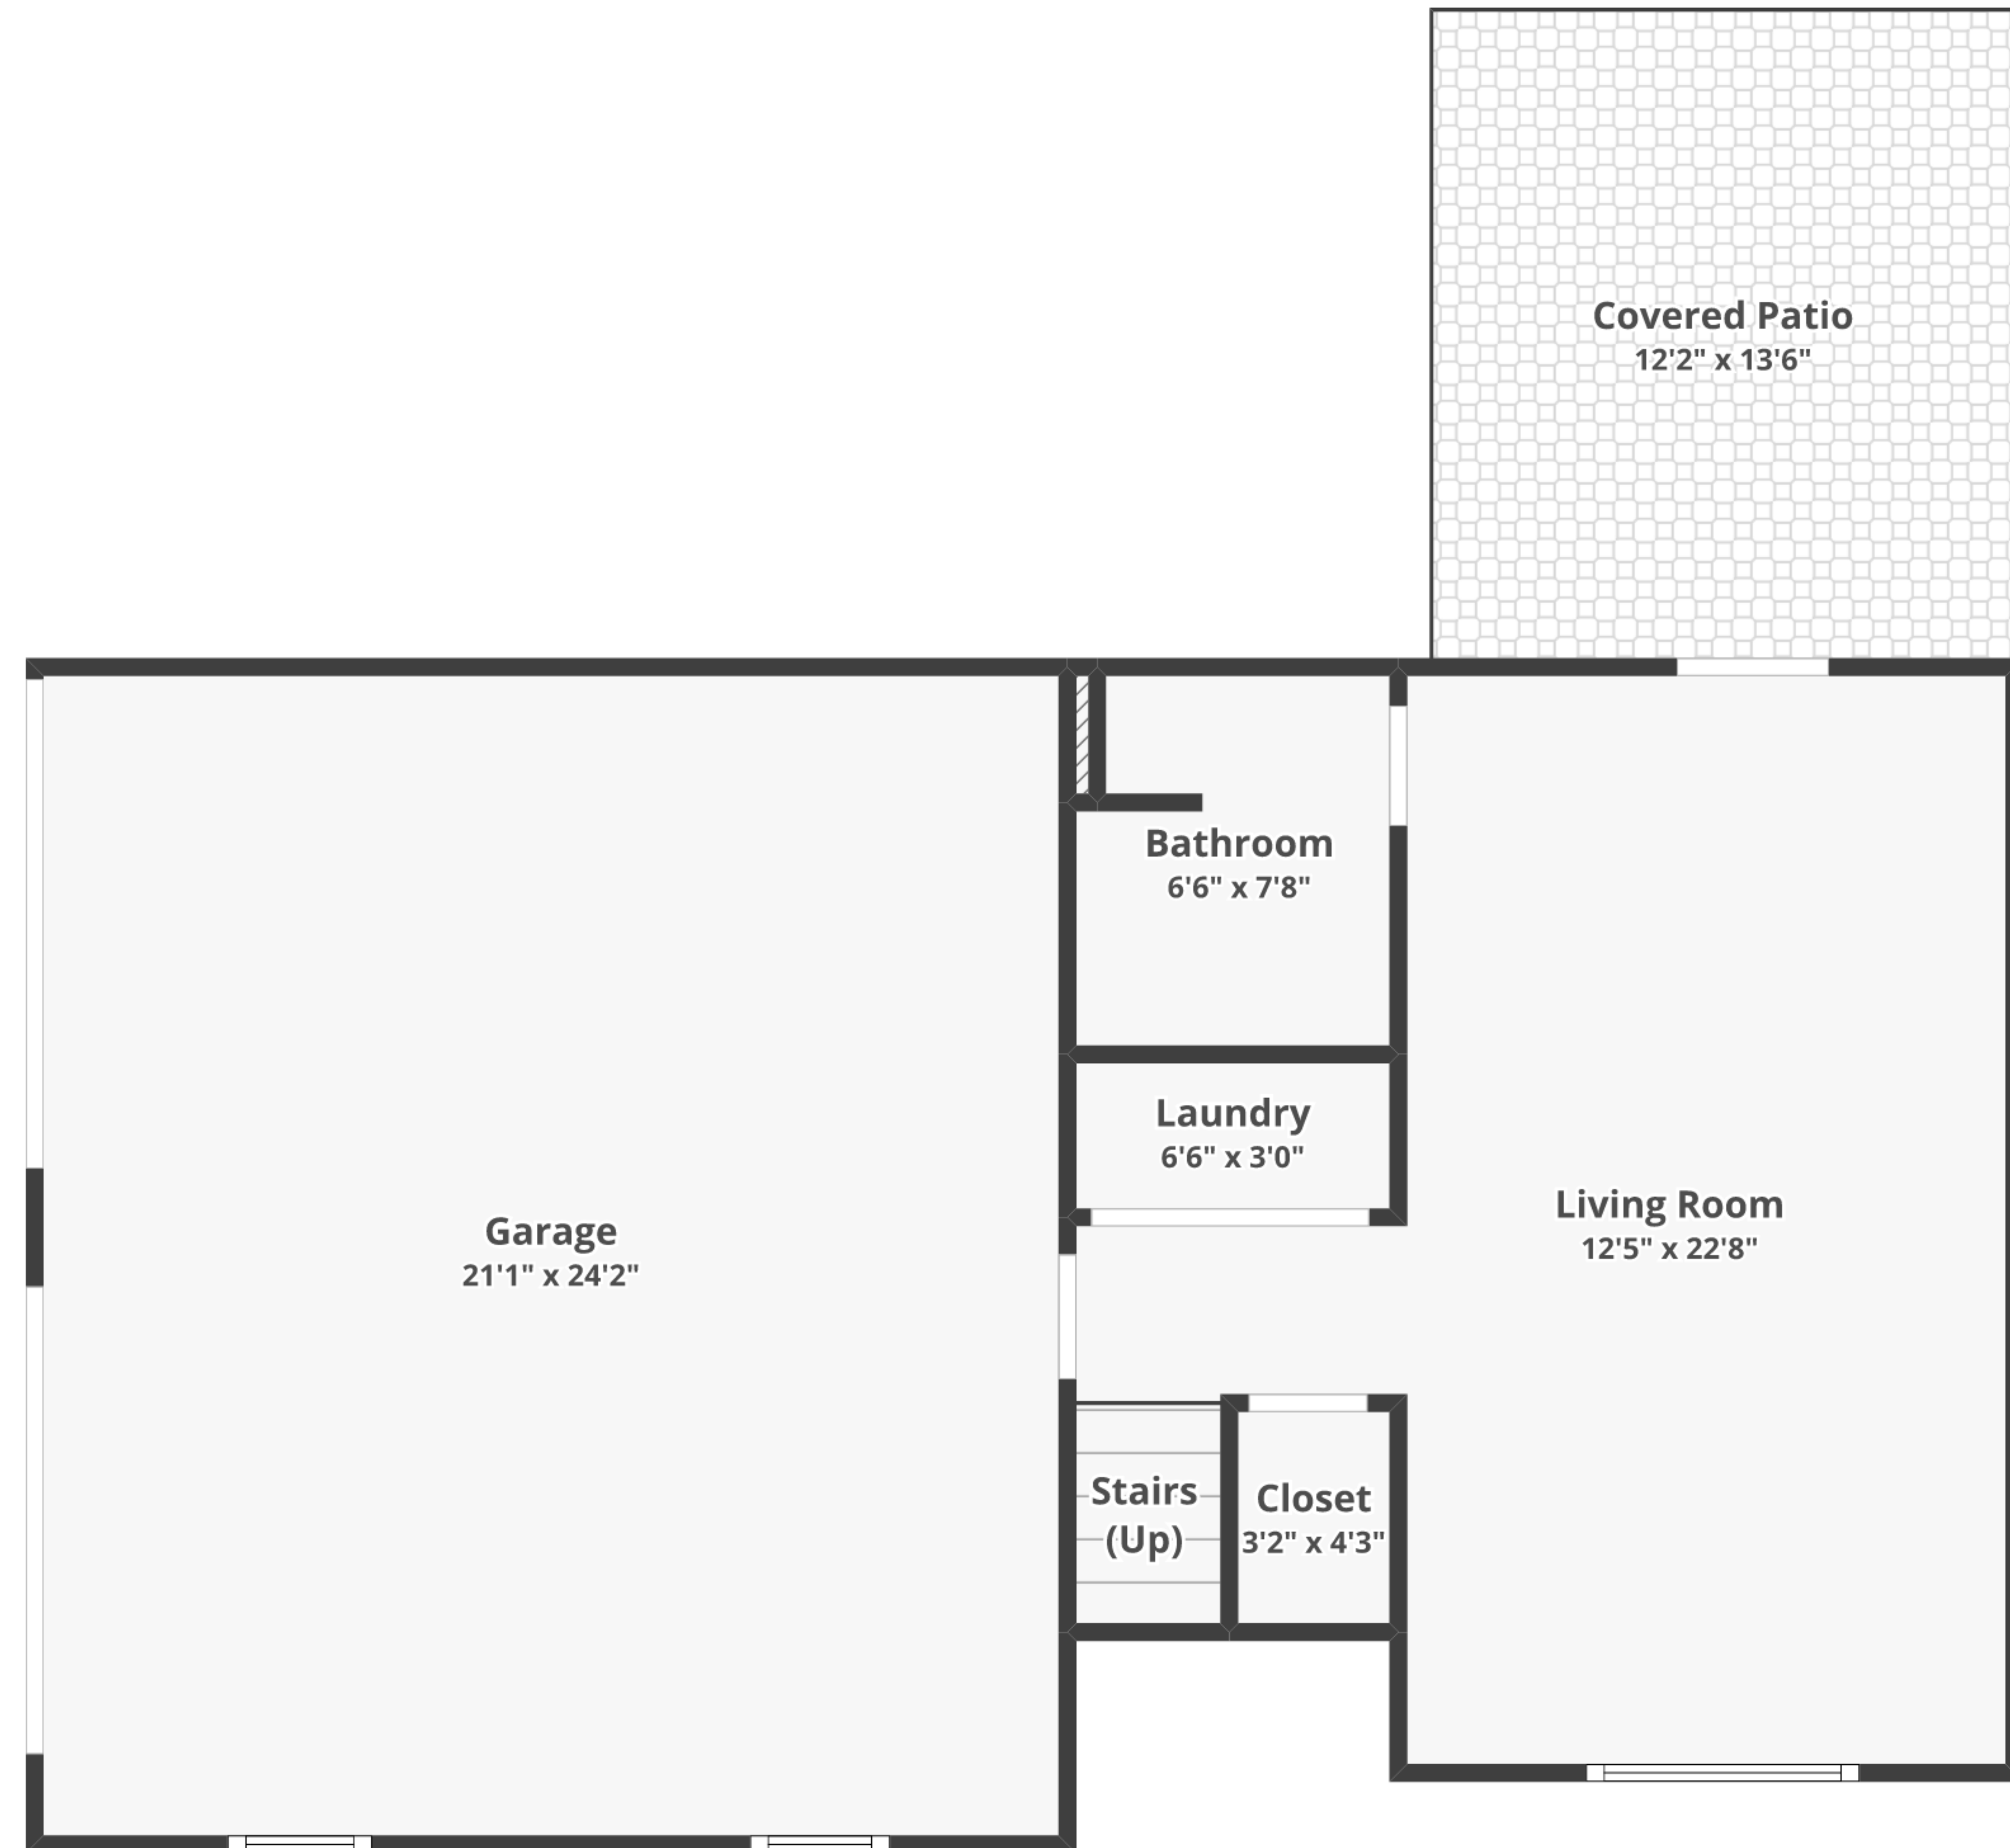

302 Grant Rd, Reinholds, PA 17569

Total finished area: ~1,351.09 sq. ft.

Total unfinished area: ~2.39 sq. ft.

Lower Level