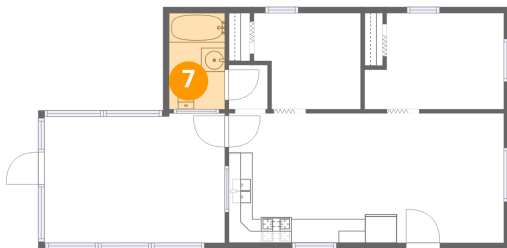

7 Floor 1 - Bath

Dimensions: 4'8" x 8'0"
Area: 37 sq. ft
Counted as living area: Yes

Heated: Yes
Finished: Yes
Enclosed: Yes
Contiguous: Yes
Permitted: Yes
Wet space: Yes
Addition: No
Conversion: No