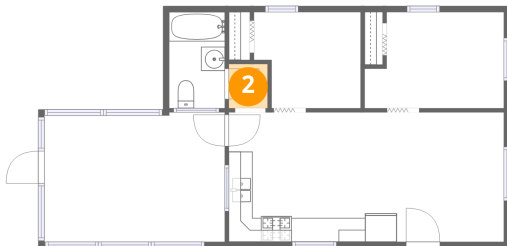

10340 Oregon Avenue, East Bay Park, Wolcott, Wayne County, New York, United States, 14590

Room dimensions

Floor 1

Total:647sqft Excluded: 0sqft

#		Dimensions	sqft	Counted as living area
1	Eat-in Kitchen	14'0" x 10'10"	152 sq. ft	Yes
2	Hall	3'3" x 3'8"	12 sq. ft	Yes
3	Living Room	9'0" x 10'10"	97 sq. ft	Yes
4	Sun Room	15'1" x 10'10"	163 sq. ft	Yes
5	Primary Bedroom	11'8" x 8'0"	93 sq. ft	Yes
6	Bedroom	8'11" x 8'0"	72 sq. ft	Yes
7	Bath	4'8" x 8'0"	37 sq. ft	Yes

10340 Oregon Avenue, East Bay Park, Wolcott, Wayne County,
New York, United States, 14590

1 Floor 1 - Eat-in Kitchen

Dimensions: 14'0" x 10'10"
Area: 152 sq. ft
Counted as living area: Yes

Heated: Yes
Finished: Yes
Enclosed: Yes
Contiguous: Yes
Permitted: Yes
Wet space: No
Addition: No
Conversion: No

2 Floor 1 - Hall

Dimensions: 3'3" x 3'8"
Area: 12 sq. ft
Counted as living area: Yes

Heated: Yes
Finished: Yes
Enclosed: Yes
Contiguous: Yes
Permitted: Yes
Wet space: No
Addition: No
Conversion: No

10340 Oregon Avenue, East Bay Park, Wolcott, Wayne County,
New York, United States, 14590

3 Floor 1 - Living Room

Dimensions: 9'0" x 10'10"
Area: 97 sq. ft
Counted as living area: Yes

Heated: Yes
Finished: Yes
Enclosed: Yes
Contiguous: Yes
Permitted: Yes
Wet space: No
Addition: No
Conversion: No