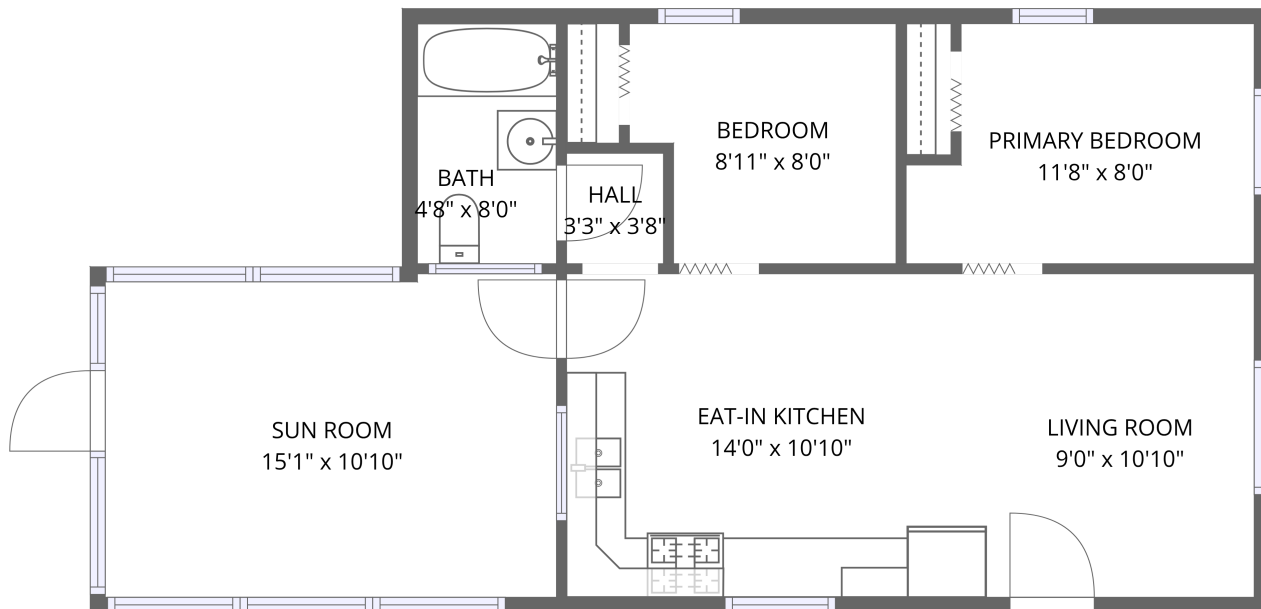

Home data report

10340 Oregon Avenue, East Bay Park, Wolcott, Wayne County,
New York, United States, 14590

1st floor

Total Area: 647 sq. ft

1st Floor: 647 sq. ft

Excluded: Walls: 58 sq. ft

Property summary