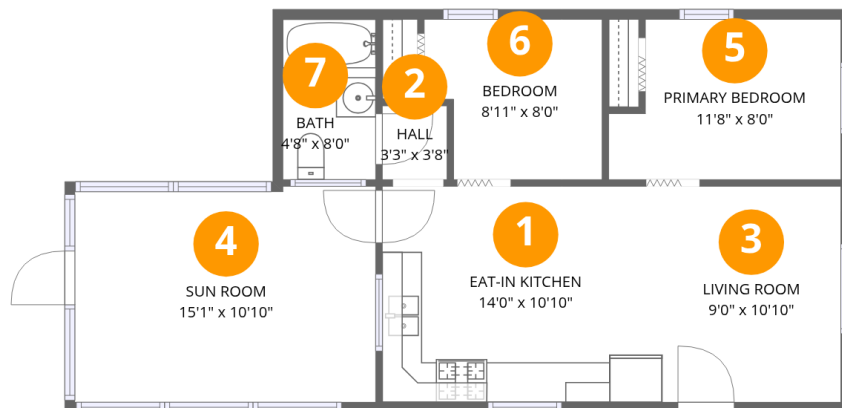

10340 Oregon Avenue, East Bay Park, Wolcott, Wayne County, New York, United States, 14590

Room dimensions

Floor 1

Total:647sqft Excluded: 0sqft

#		Dimensions	sqft	Counted as living area
1	Eat-in Kitchen	14'0" x 10'10"	152 sq. ft	Yes
2	Hall	3'3" x 3'8"	12 sq. ft	Yes
3	Living Room	9'0" x 10'10"	97 sq. ft	Yes
4	Sun Room	15'1" x 10'10"	163 sq. ft	Yes
5	Primary Bedroom	11'8" x 8'0"	93 sq. ft	Yes
6	Bedroom	8'11" x 8'0"	72 sq. ft	Yes
7	Bath	4'8" x 8'0"	37 sq. ft	Yes

10340 Oregon Avenue, East Bay Park, Wolcott, Wayne County,
New York, United States, 14590

1 Floor 1 - Eat-in Kitchen

Dimensions: 14'0" x 10'10"
Area: 152 sq. ft
Counted as living area: Yes

Heated: Yes
Finished: Yes
Enclosed: Yes
Contiguous: Yes
Permitted: Yes
Wet space: No
Addition: No
Conversion: No

2 Floor 1 - Hall

Dimensions: 3'3" x 3'8"
Area: 12 sq. ft
Counted as living area: Yes

Heated: Yes
Finished: Yes
Enclosed: Yes
Contiguous: Yes
Permitted: Yes
Wet space: No
Addition: No
Conversion: No

10340 Oregon Avenue, East Bay Park, Wolcott, Wayne County,
New York, United States, 14590

3 Floor 1 - Living Room

Dimensions: 9'0" x 10'10"
Area: 97 sq. ft
Counted as living area: Yes

Heated: Yes
Finished: Yes
Enclosed: Yes
Contiguous: Yes
Permitted: Yes
Wet space: No
Addition: No
Conversion: No