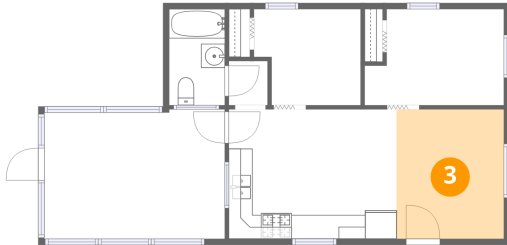

10340 Oregon Avenue, East Bay Park, Wolcott, Wayne County,
New York, United States, 14590

1 Floor 1 - Eat-in Kitchen

Dimensions: 14'0" x 10'10"
Area: 152 sq. ft
Counted as living area: Yes

Heated: Yes
Finished: Yes
Enclosed: Yes
Contiguous: Yes
Permitted: Yes
Wet space: No
Addition: No
Conversion: No

2 Floor 1 - Hall

Dimensions: 3'3" x 3'8"
Area: 12 sq. ft
Counted as living area: Yes

Heated: Yes
Finished: Yes
Enclosed: Yes
Contiguous: Yes
Permitted: Yes
Wet space: No
Addition: No
Conversion: No

10340 Oregon Avenue, East Bay Park, Wolcott, Wayne County,
New York, United States, 14590

3 Floor 1 - Living Room

Dimensions: 9'0" x 10'10"
Area: 97 sq. ft
Counted as living area: Yes

Heated: Yes
Finished: Yes
Enclosed: Yes
Contiguous: Yes
Permitted: Yes
Wet space: No
Addition: No
Conversion: No