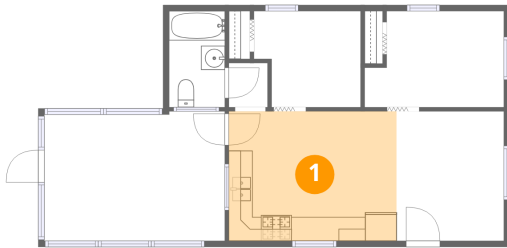

10340 Oregon Avenue, East Bay Park, Wolcott, Wayne County, New York, United States, 14590

Room dimensions

Floor 1

Total:647sqft Excluded: 0sqft

#		Dimensions	sqft	Counted as living area
1	Eat-in Kitchen	14'0" x 10'10"	152 sq. ft	Yes
2	Hall	3'3" x 3'8"	12 sq. ft	Yes
3	Living Room	9'0" x 10'10"	97 sq. ft	Yes
4	Sun Room	15'1" x 10'10"	163 sq. ft	Yes
5	Primary Bedroom	11'8" x 8'0"	93 sq. ft	Yes
6	Bedroom	8'11" x 8'0"	72 sq. ft	Yes
7	Bath	4'8" x 8'0"	37 sq. ft	Yes

10340 Oregon Avenue, East Bay Park, Wolcott, Wayne County,
New York, United States, 14590

1 Floor 1 - Eat-in Kitchen

Dimensions: 14'0" x 10'10"
Area: 152 sq. ft
Counted as living area: Yes

Heated: Yes
Finished: Yes
Enclosed: Yes
Contiguous: Yes
Permitted: Yes
Wet space: No
Addition: No
Conversion: No

2 Floor 1 - Hall

Dimensions: 3'3" x 3'8"
Area: 12 sq. ft
Counted as living area: Yes

Heated: Yes
Finished: Yes
Enclosed: Yes
Contiguous: Yes
Permitted: Yes
Wet space: No
Addition: No
Conversion: No

10340 Oregon Avenue, East Bay Park, Wolcott, Wayne County,
New York, United States, 14590