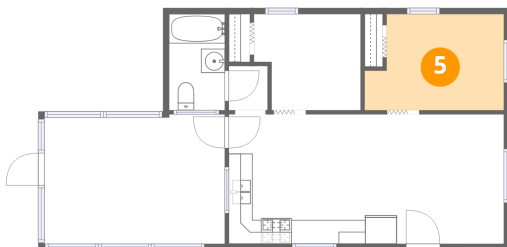

5 Floor 1 - Primary Bedroom

Dimensions: 11'8" x 8'0"
Area: 93 sq. ft
Counted as living area: Yes

Heated: Yes
Finished: Yes
Enclosed: Yes
Contiguous: Yes
Permitted: Yes
Wet space: No
Addition: No
Conversion: No