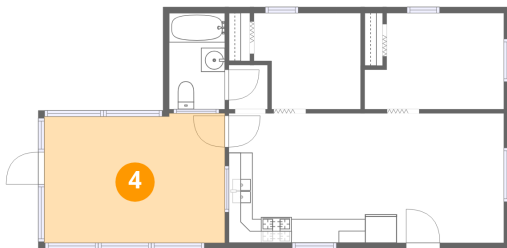

4 Floor 1 - Sun Room

Dimensions: 15'1" x 10'10"
Area: 163 sq. ft
Counted as living area: Yes

Heated: Yes
Finished: Yes
Enclosed: Yes
Contiguous: Yes
Permitted: Yes
Wet space: No
Addition: No
Conversion: No