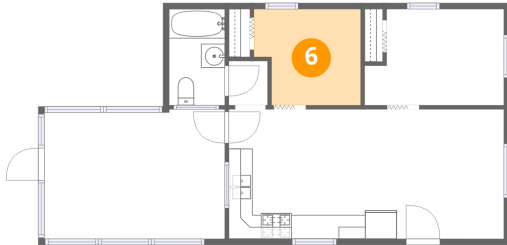

5 Floor 1 - Primary Bedroom

Dimensions: 11'8" x 8'0"
Area: 93 sq. ft
Counted as living area: Yes

Heated: Yes
Finished: Yes
Enclosed: Yes
Contiguous: Yes
Permitted: Yes
Wet space: No
Addition: No
Conversion: No

10340 Oregon Avenue, East Bay Park, Wolcott, Wayne County,
New York, United States, 14590

6 Floor 1 - Bedroom

Dimensions: 8'11" x 8'0"
Area: 72 sq. ft
Counted as living area: Yes

Heated: Yes
Finished: Yes
Enclosed: Yes
Contiguous: Yes
Permitted: Yes
Wet space: No
Addition: No
Conversion: No