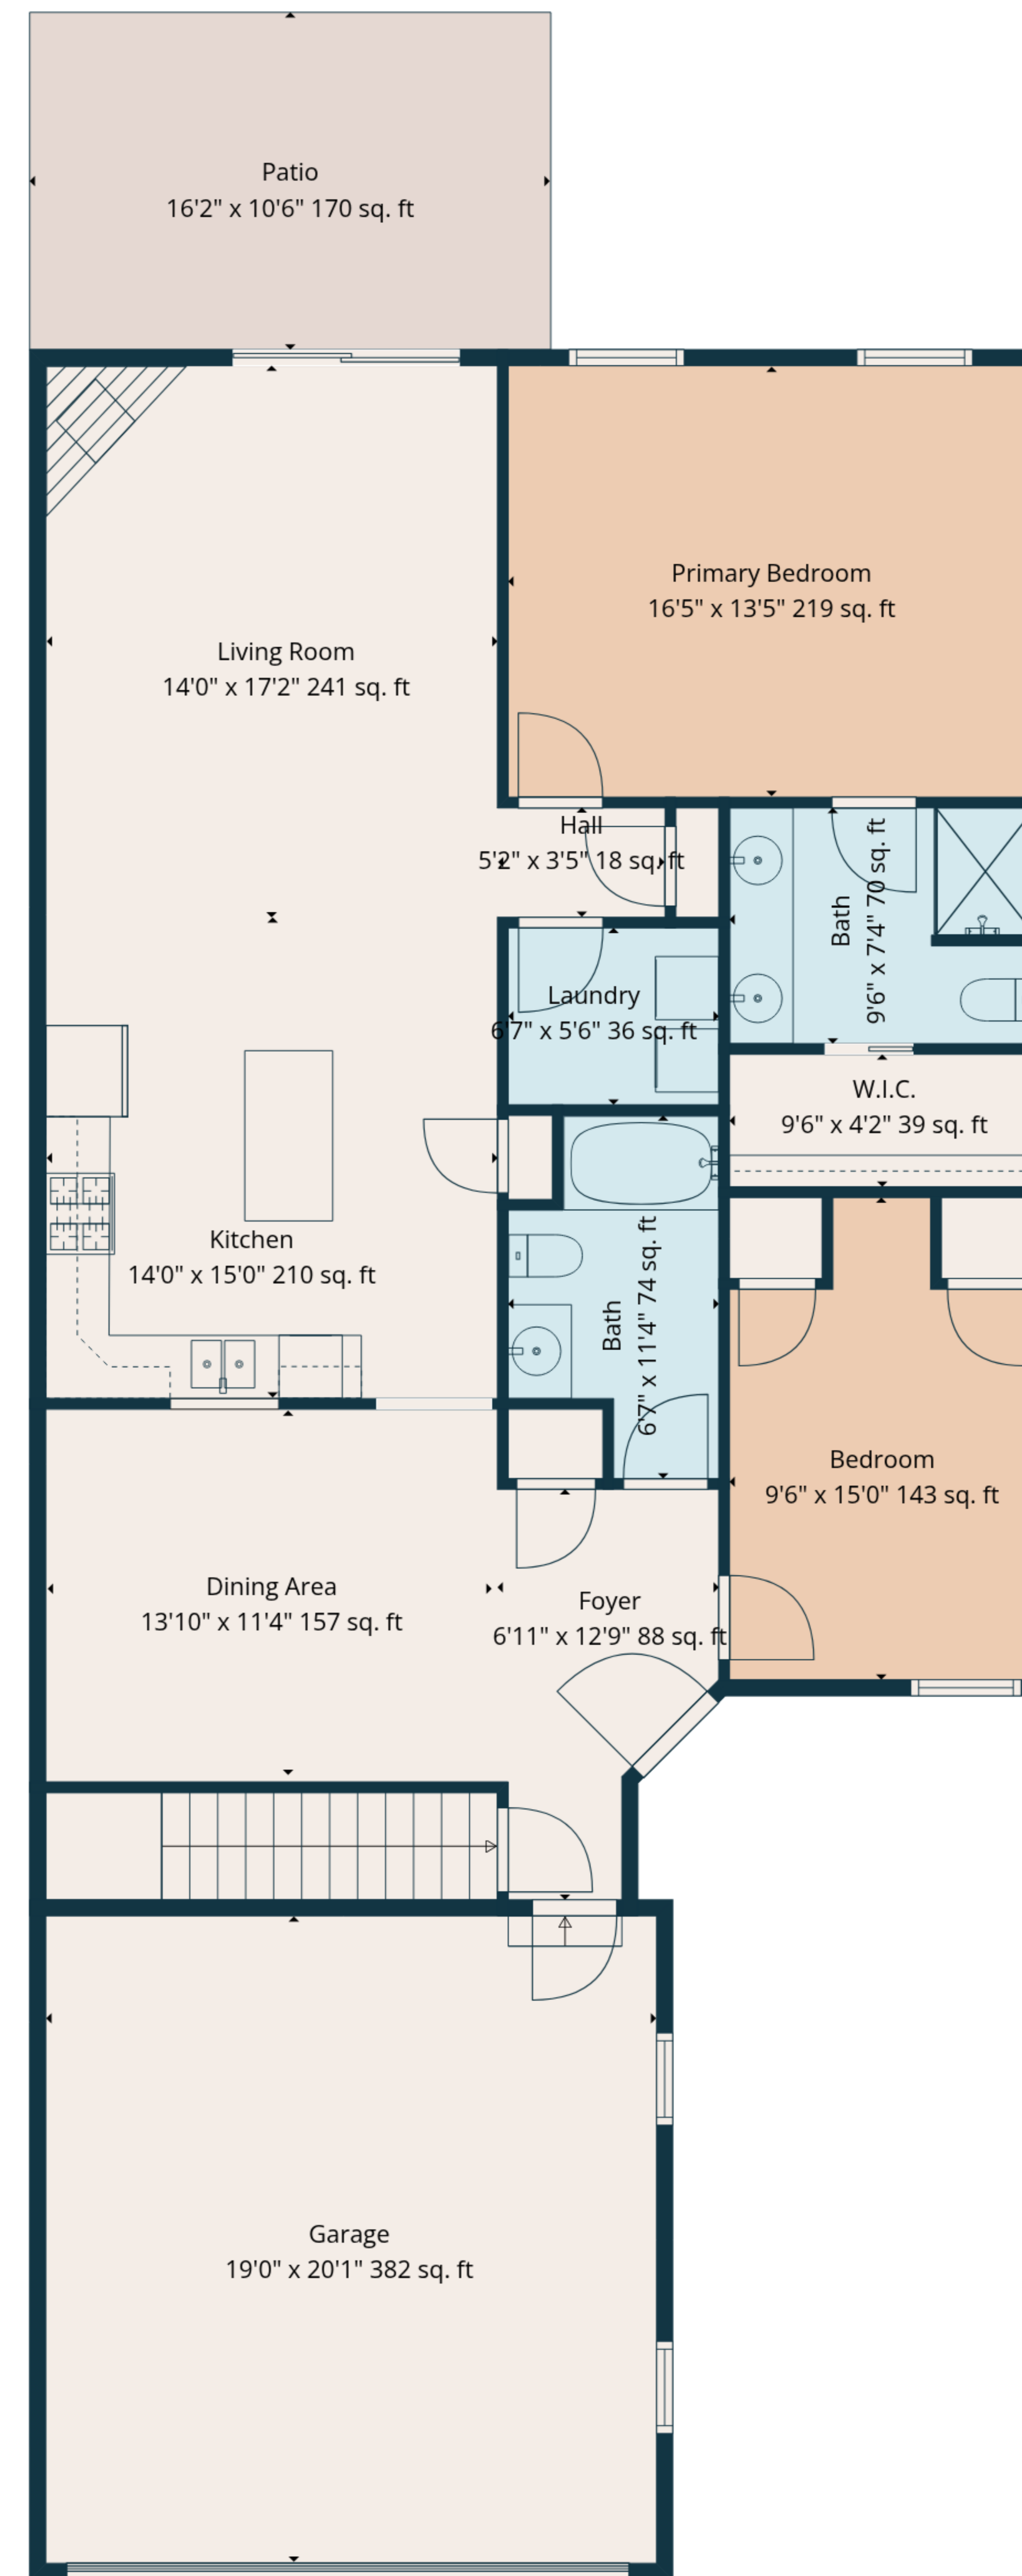

Basement
30'9" x 47'9" 1468 sq. ft

Total: 1389 sq. ft
Basement: 0 sq. Ft, 1st Floor: 1389 sq. ft
Excluded Areas: Basement: 1388 sq. Ft, Garage: 384 sq. Ft, Patio: 170 sq. Ft,
Walls: 136 sq. ft

Total: 1389 sq. ft

Basement: 0 sq. Ft, 1st Floor: 1389 sq. ft

Excluded Areas: Basement: 1388 sq. Ft, Garage: 384 sq. Ft, Patio: 170 sq. Ft,

Walls: 136 sq. ft

Basement

1st Floor

Total: 1389 sq. ft

Basement: 0 sq. Ft, 1st Floor: 1389 sq. ft

Excluded Areas: Basement: 1388 sq. Ft, Garage: 384 sq. Ft, Patio: 170 sq. Ft,
Walls: 136 sq. ft