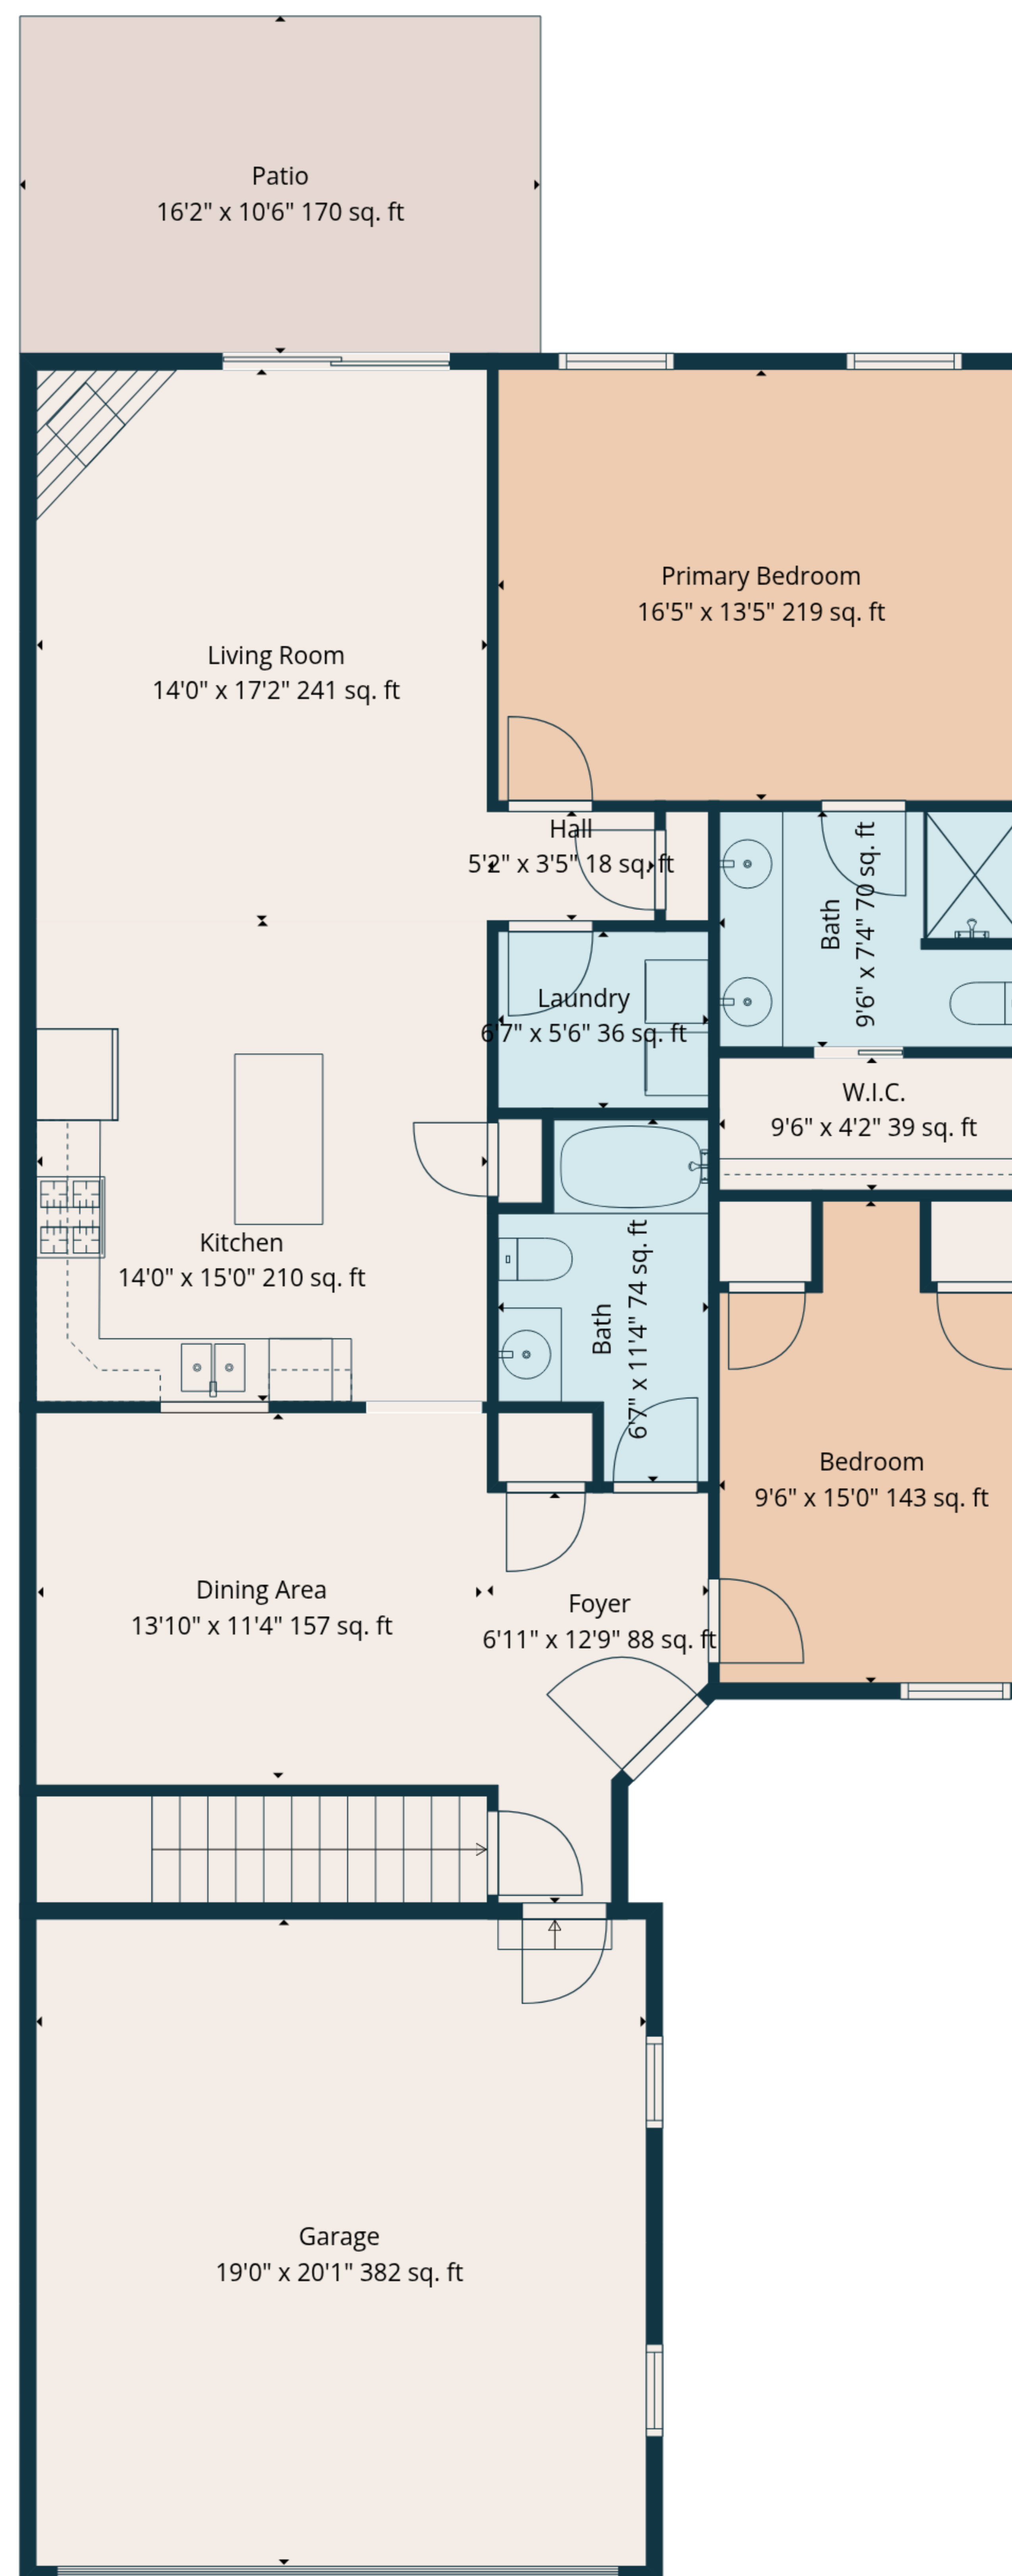

Basement
30'9" x 47'9" 1468 sq. ft

Total: 1389 sq. ft
Basement: 0 sq. Ft, 1st Floor: 1389 sq. ft
Excluded Areas: Basement: 1388 sq. Ft, Garage: 384 sq. Ft, Patio: 170 sq. Ft,
Walls: 136 sq. ft

Total: 1389 sq. ft

Basement: 0 sq. Ft, 1st Floor: 1389 sq. ft

Excluded Areas: Basement: 1388 sq. Ft, Garage: 384 sq. Ft, Patio: 170 sq. Ft,

Walls: 136 sq. ft

Basement

1st Floor

Total: 1389 sq. ft

Basement: 0 sq. Ft, 1st Floor: 1389 sq. ft

Excluded Areas: Basement: 1388 sq. Ft, Garage: 384 sq. Ft, Patio: 170 sq. Ft,
Walls: 136 sq. ft