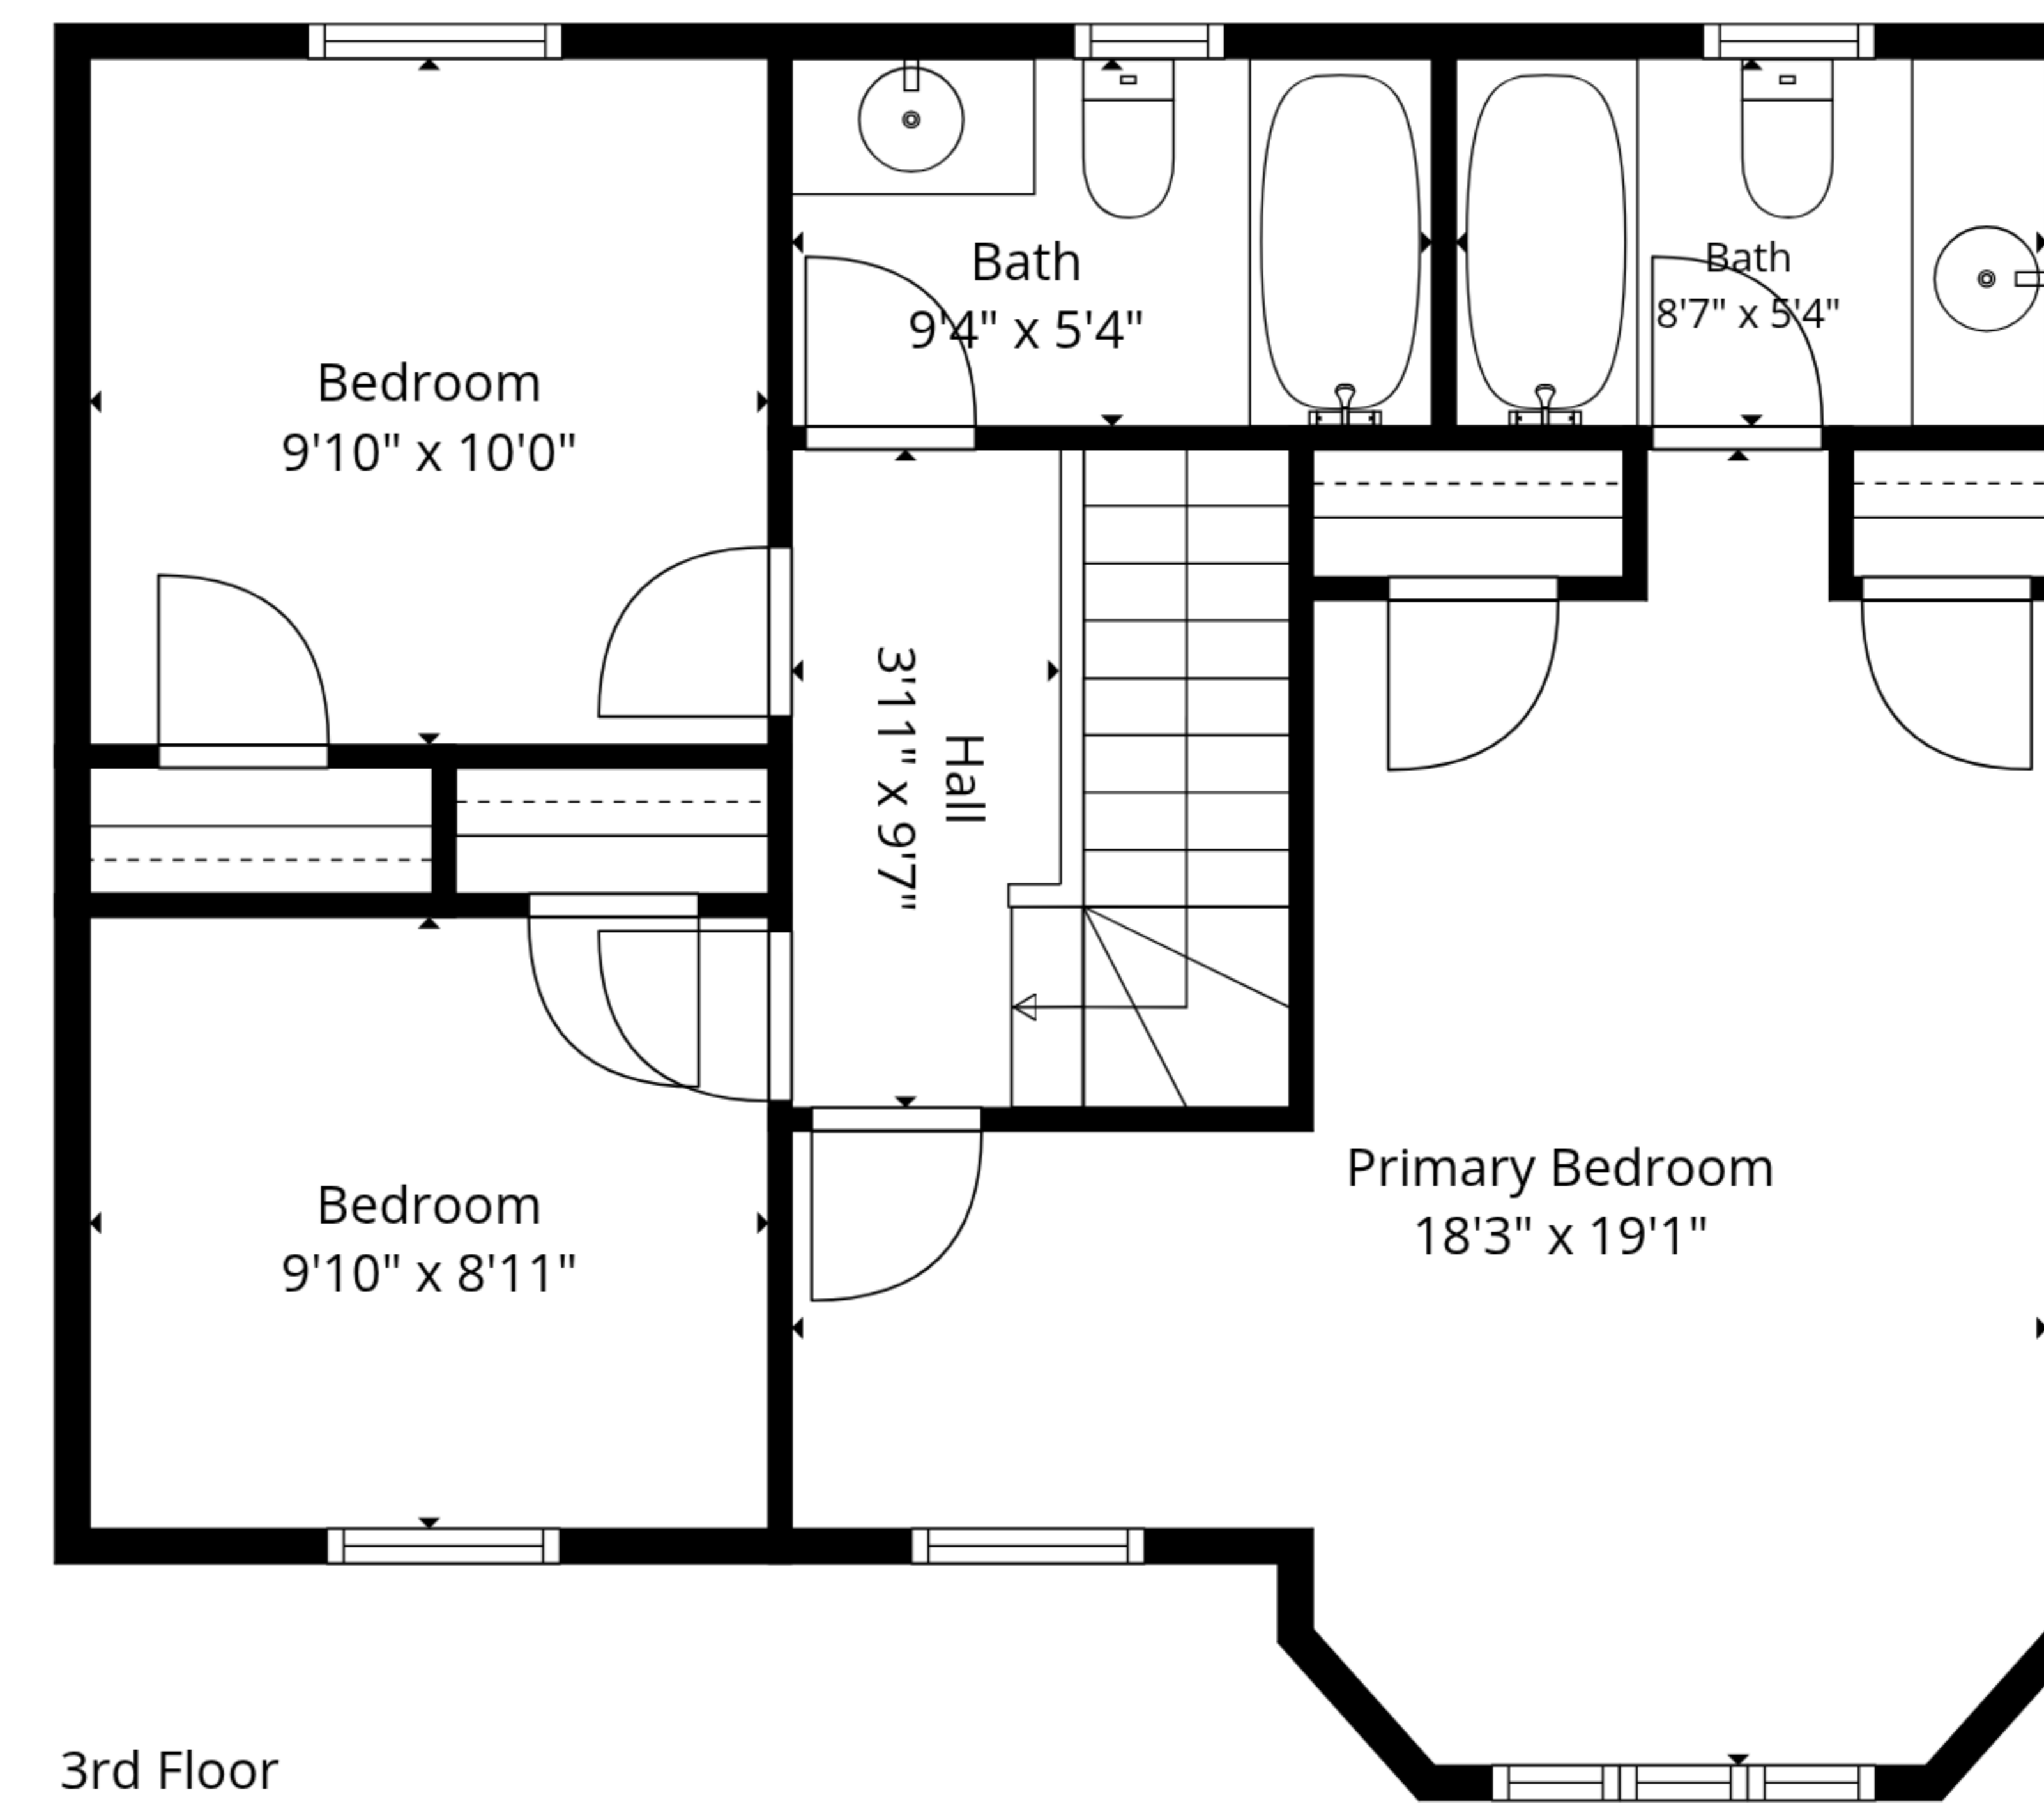

TOTAL: 1878 sq. ft

1st floor: 593 sq. ft, 2nd floor: 644 sq. ft, 3rd floor: 641 sq. ft

EXCLUDED AREAS: UTILITY: 56 sq. ft, FIREPLACE: 8 sq. ft, WALLS: 155 sq. ft

TOTAL: 1878 sq. ft

1st floor: 593 sq. ft, 2nd floor: 644 sq. ft, 3rd floor: 641 sq. ft

EXCLUDED AREAS: UTILITY: 56 sq. ft, FIREPLACE: 8 sq. ft, WALLS: 155 sq. ft

TOTAL: 1878 sq. ft

1st floor: 593 sq. ft, 2nd floor: 644 sq. ft, 3rd floor: 641 sq. ft

EXCLUDED AREAS: UTILITY: 56 sq. ft, FIREPLACE: 8 sq. ft, WALLS: 155 sq. ft

TOTAL: 1878 sq. ft
 1st floor: 593 sq. ft, 2nd floor: 644 sq. ft, 3rd floor: 641 sq. ft
 EXCLUDED AREAS: UTILITY: 56 sq. ft, FIREPLACE: 8 sq. ft, WALLS: 155 sq. ft