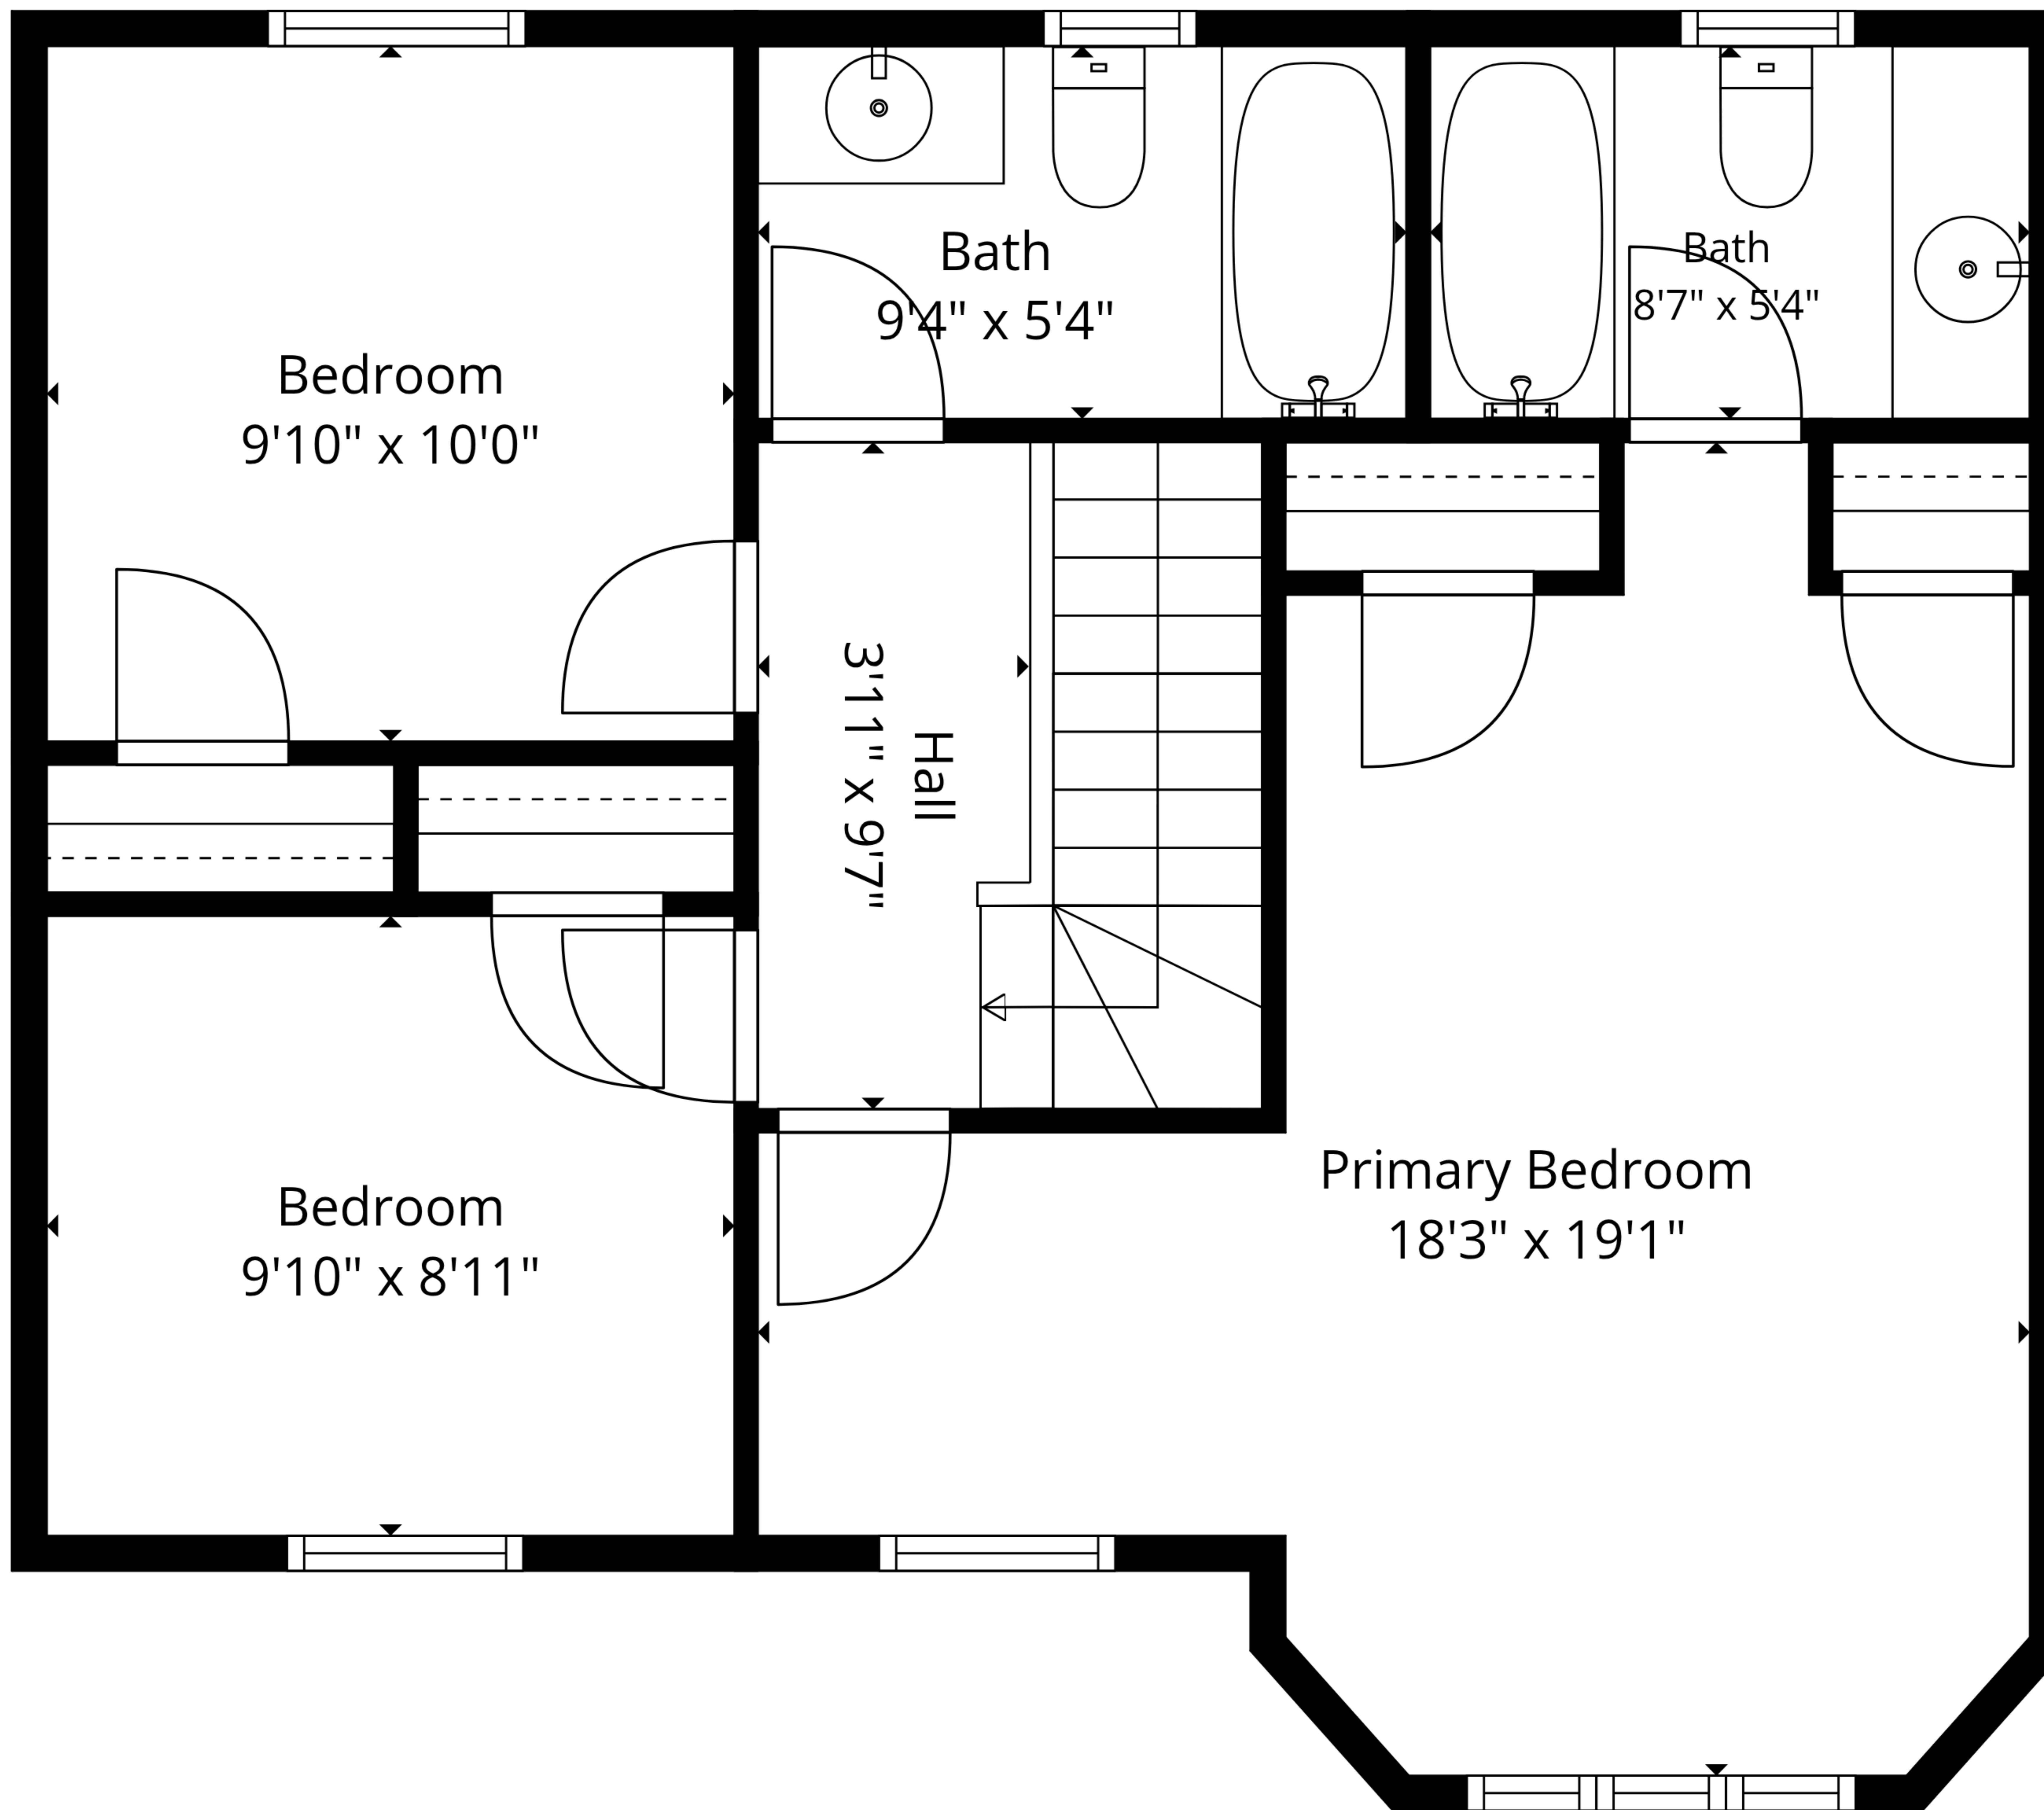

TOTAL: 1878 sq. ft

1st floor: 593 sq. ft, 2nd floor: 644 sq. ft, 3rd floor: 641 sq. ft

EXCLUDED AREAS: UTILITY: 56 sq. ft, FIREPLACE: 8 sq. ft, WALLS: 155 sq. ft

TOTAL: 1878 sq. ft

1st floor: 593 sq. ft, 2nd floor: 644 sq. ft, 3rd floor: 641 sq. ft

EXCLUDED AREAS: UTILITY: 56 sq. ft, FIREPLACE: 8 sq. ft, WALLS: 155 sq. ft

TOTAL: 1878 sq. ft

1st floor: 593 sq. ft, 2nd floor: 644 sq. ft, 3rd floor: 641 sq. ft

EXCLUDED AREAS: UTILITY: 56 sq. ft, FIREPLACE: 8 sq. ft, WALLS: 155 sq. ft

TOTAL: 1878 sq. ft
 1st floor: 593 sq. ft, 2nd floor: 644 sq. ft, 3rd floor: 641 sq. ft
 EXCLUDED AREAS: UTILITY: 56 sq. ft, FIREPLACE: 8 sq. ft, WALLS: 155 sq. ft