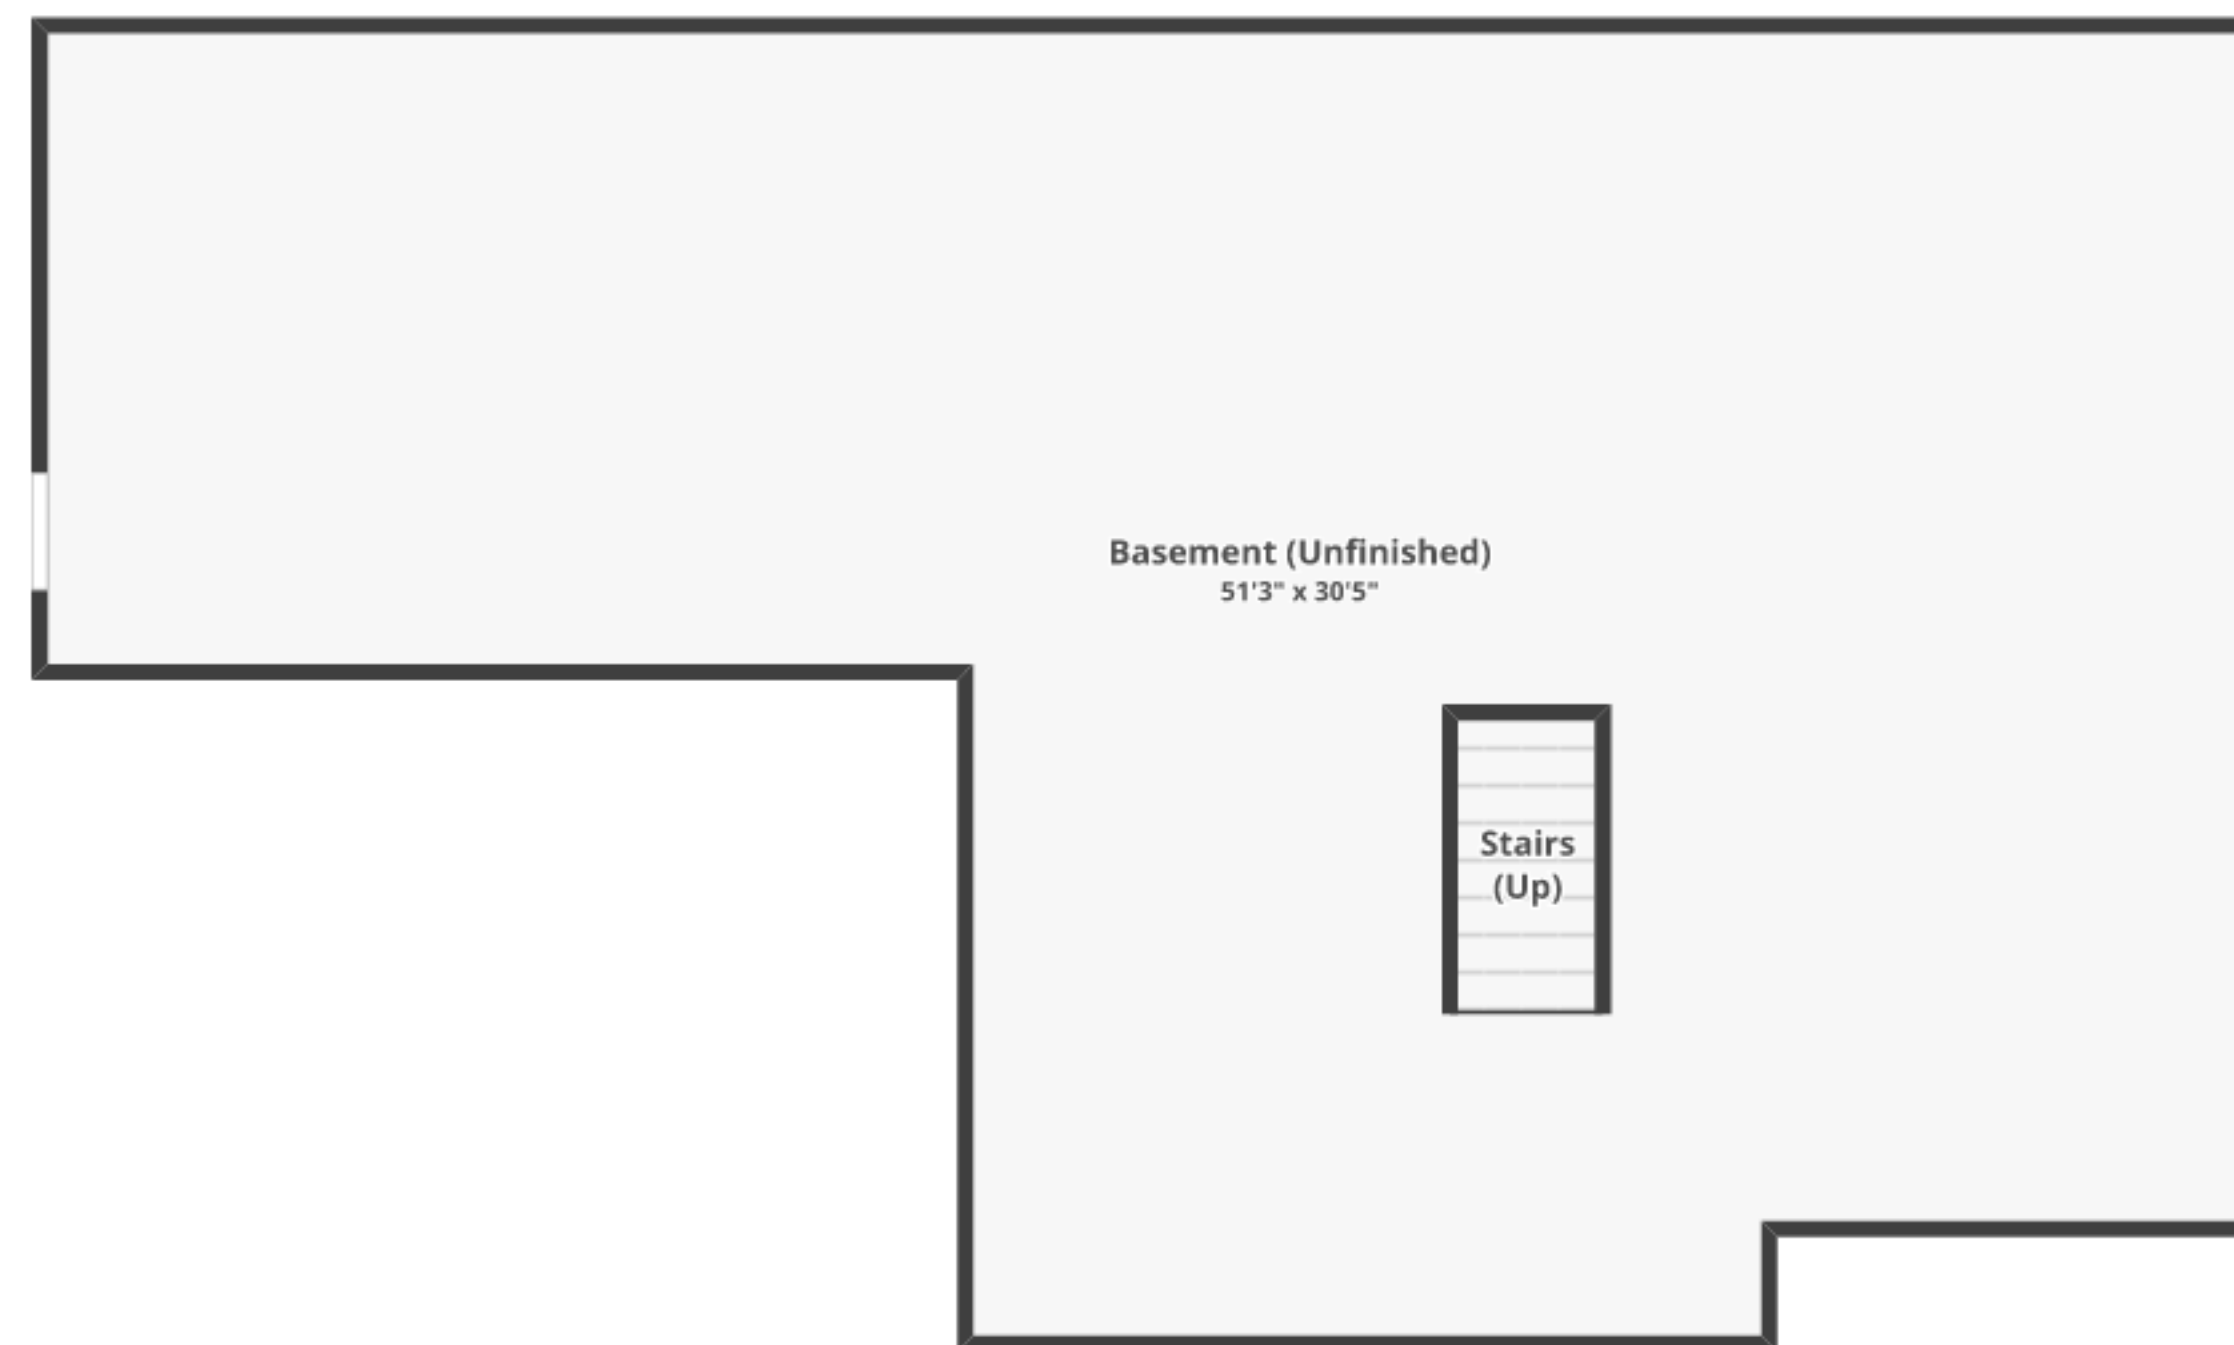

13 Stella Dr Lot 3, Reading, PA 19608

Total finished area: ~2,416.18 sq. ft.

Total unfinished area: ~ 1,173.23 sq. ft.

FLOOR 1
Finished area: ~1,254.35 sq. ft.
Unfinished area: ~6.3 sq. ft.

BASEMENT
Finished area: ~0 sq. ft.
Unfinished area: ~1,166.93 sq. ft.

FLOOR 2
Finished area: ~1,161.84 sq. ft.
Unfinished area: ~0 sq. ft.