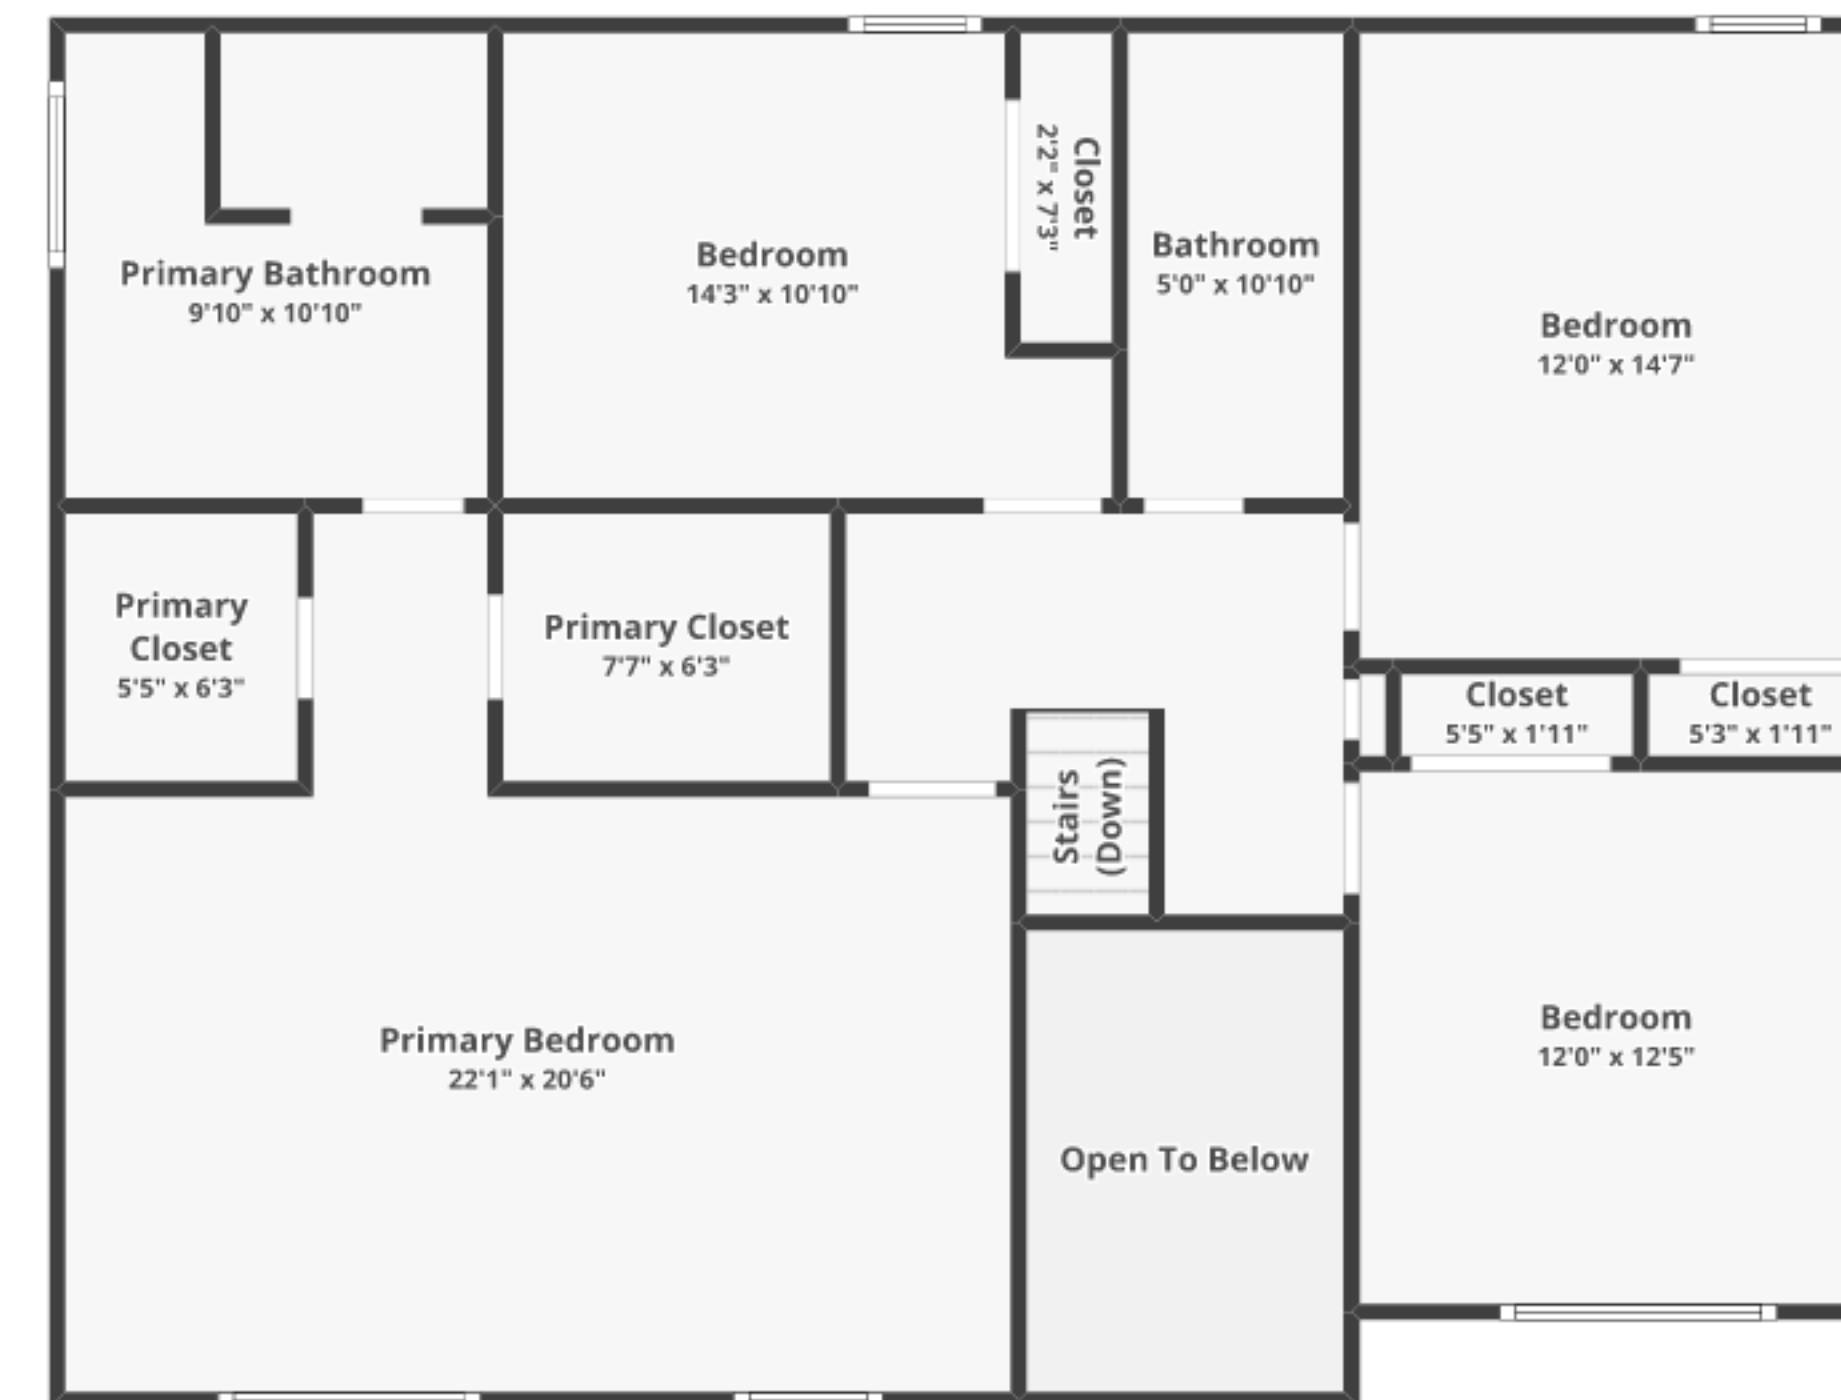

13 Stella Dr Lot 3, Reading, PA 19608

Total finished area: ~2,416.18 sq. ft.

Total unfinished area: ~ 1,173.23 sq. ft.

FLOOR 1
Finished area: ~1,254.35 sq. ft.
Unfinished area: ~6.3 sq. ft.

BASEMENT
Finished area: ~0 sq. ft.
Unfinished area: ~1,166.93 sq. ft.

FLOOR 2
Finished area: ~1,161.84 sq. ft.
Unfinished area: ~0 sq. ft.