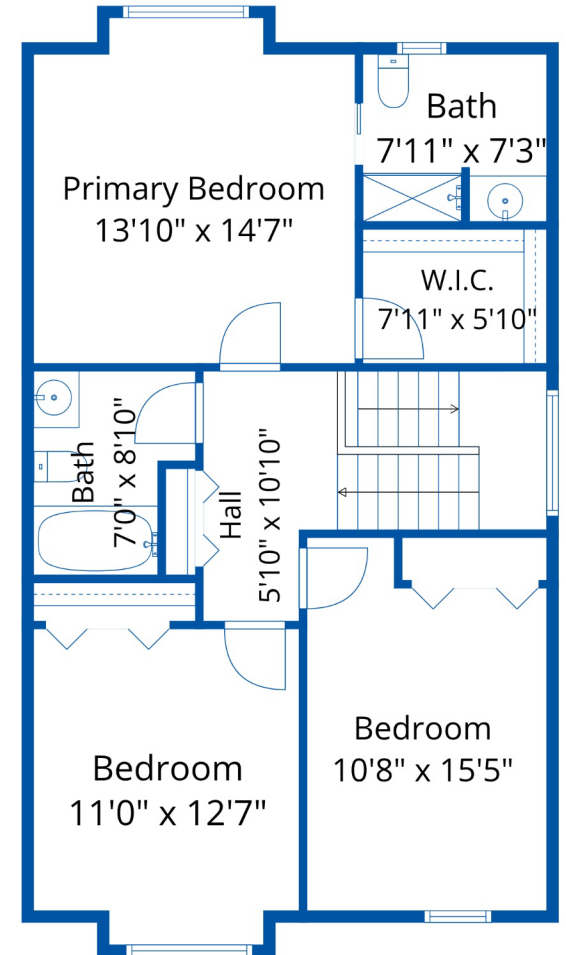

# 61-6498 Southdowne Pl

Below Main

Main Floor

Above Main

## Estimated Areas:

Below Main: 408 sq. ft

Main Floor: 783 sq. ft

Above Main: 885 sq. ft

**Total: 2076 Sq. Ft**