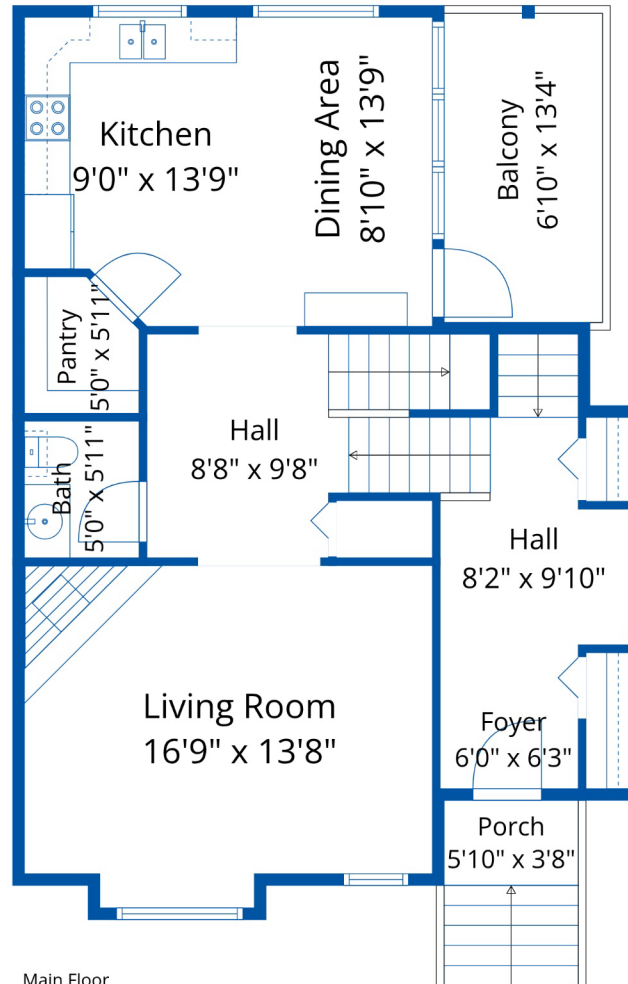

# 61-6498 Southdowne Pl

Below Main

Main Floor

Above Main

## Estimated Areas:

Below Main: 408 sq. ft

Main Floor: 783 sq. ft

Above Main: 885 sq. ft

**Total: 2076 Sq. Ft**