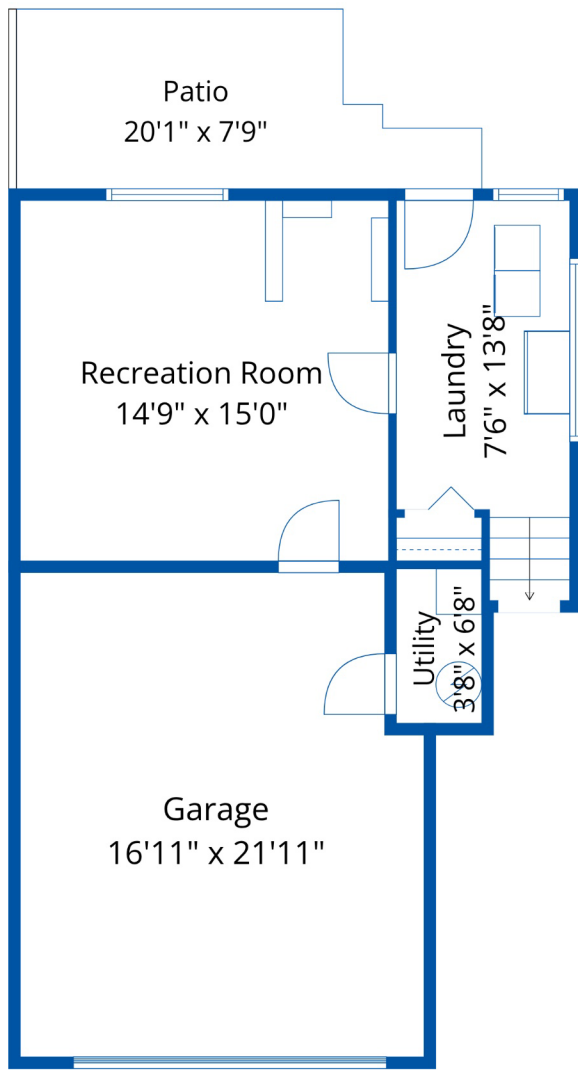

# 61-6498 Southdowne Pl

Below Main

Main Floor

Above Main

## Estimated Areas:

Below Main: 408 sq. ft

Main Floor: 783 sq. ft

Above Main: 885 sq. ft

**Total: 2076 Sq. Ft**