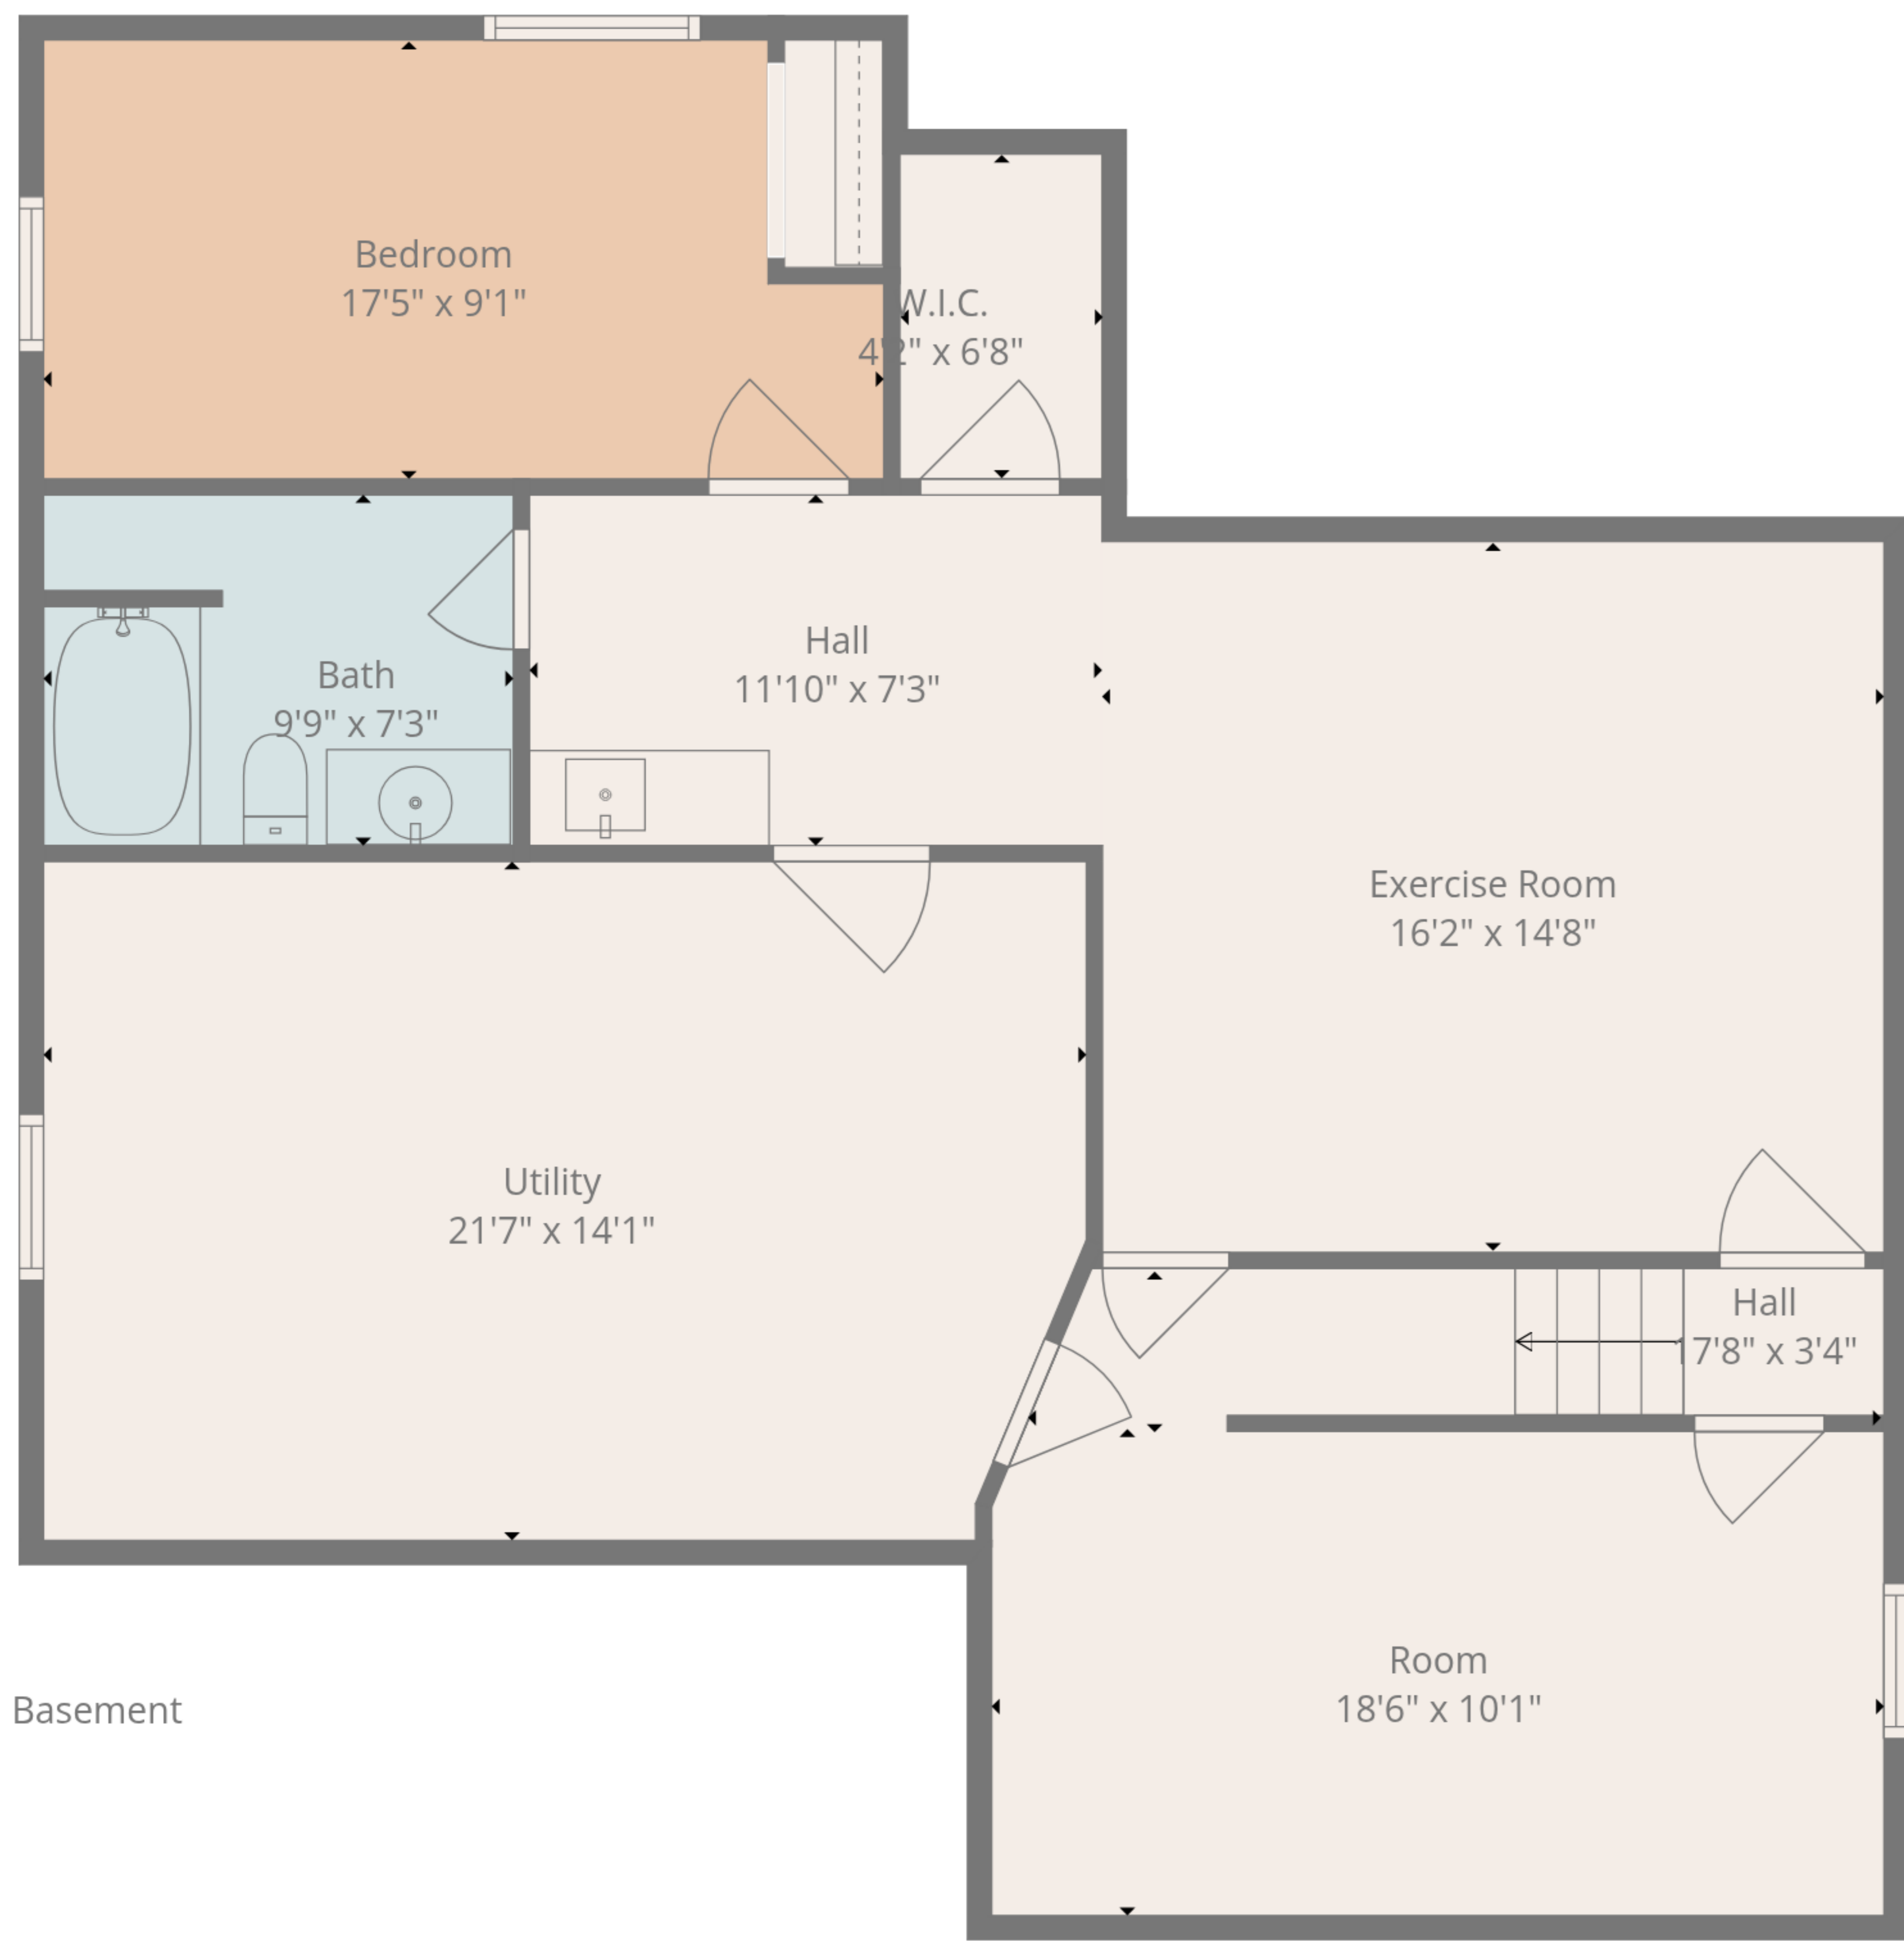

**TOTAL: 2442 sq. ft**

Basement: 855 sq. ft, 1st floor: 1587 sq. ft

EXCLUDED AREAS: UTILITY: 296 sq. ft, GARAGE: 350 sq. ft, DECK: 404 sq. ft,  
 FIREPLACE: 14 sq. ft, WALLS: 201 sq. ft

**TOTAL: 2442 sq. ft**

Basement: 855 sq. ft, 1st floor: 1587 sq. ft

EXCLUDED AREAS: UTILITY: 296 sq. ft, GARAGE: 350 sq. ft, DECK: 404 sq. ft,  
FIREPLACE: 14 sq. ft, WALLS: 201 sq. ft

Basement

1st Floor

**TOTAL: 2442 sq. ft**  
 Basement: 855 sq. ft, 1st floor: 1587 sq. ft  
 EXCLUDED AREAS: UTILITY: 296 sq. ft, GARAGE: 350 sq. ft, DECK: 404 sq. ft,  
 FIREPLACE: 14 sq. ft, WALLS: 201 sq. ft