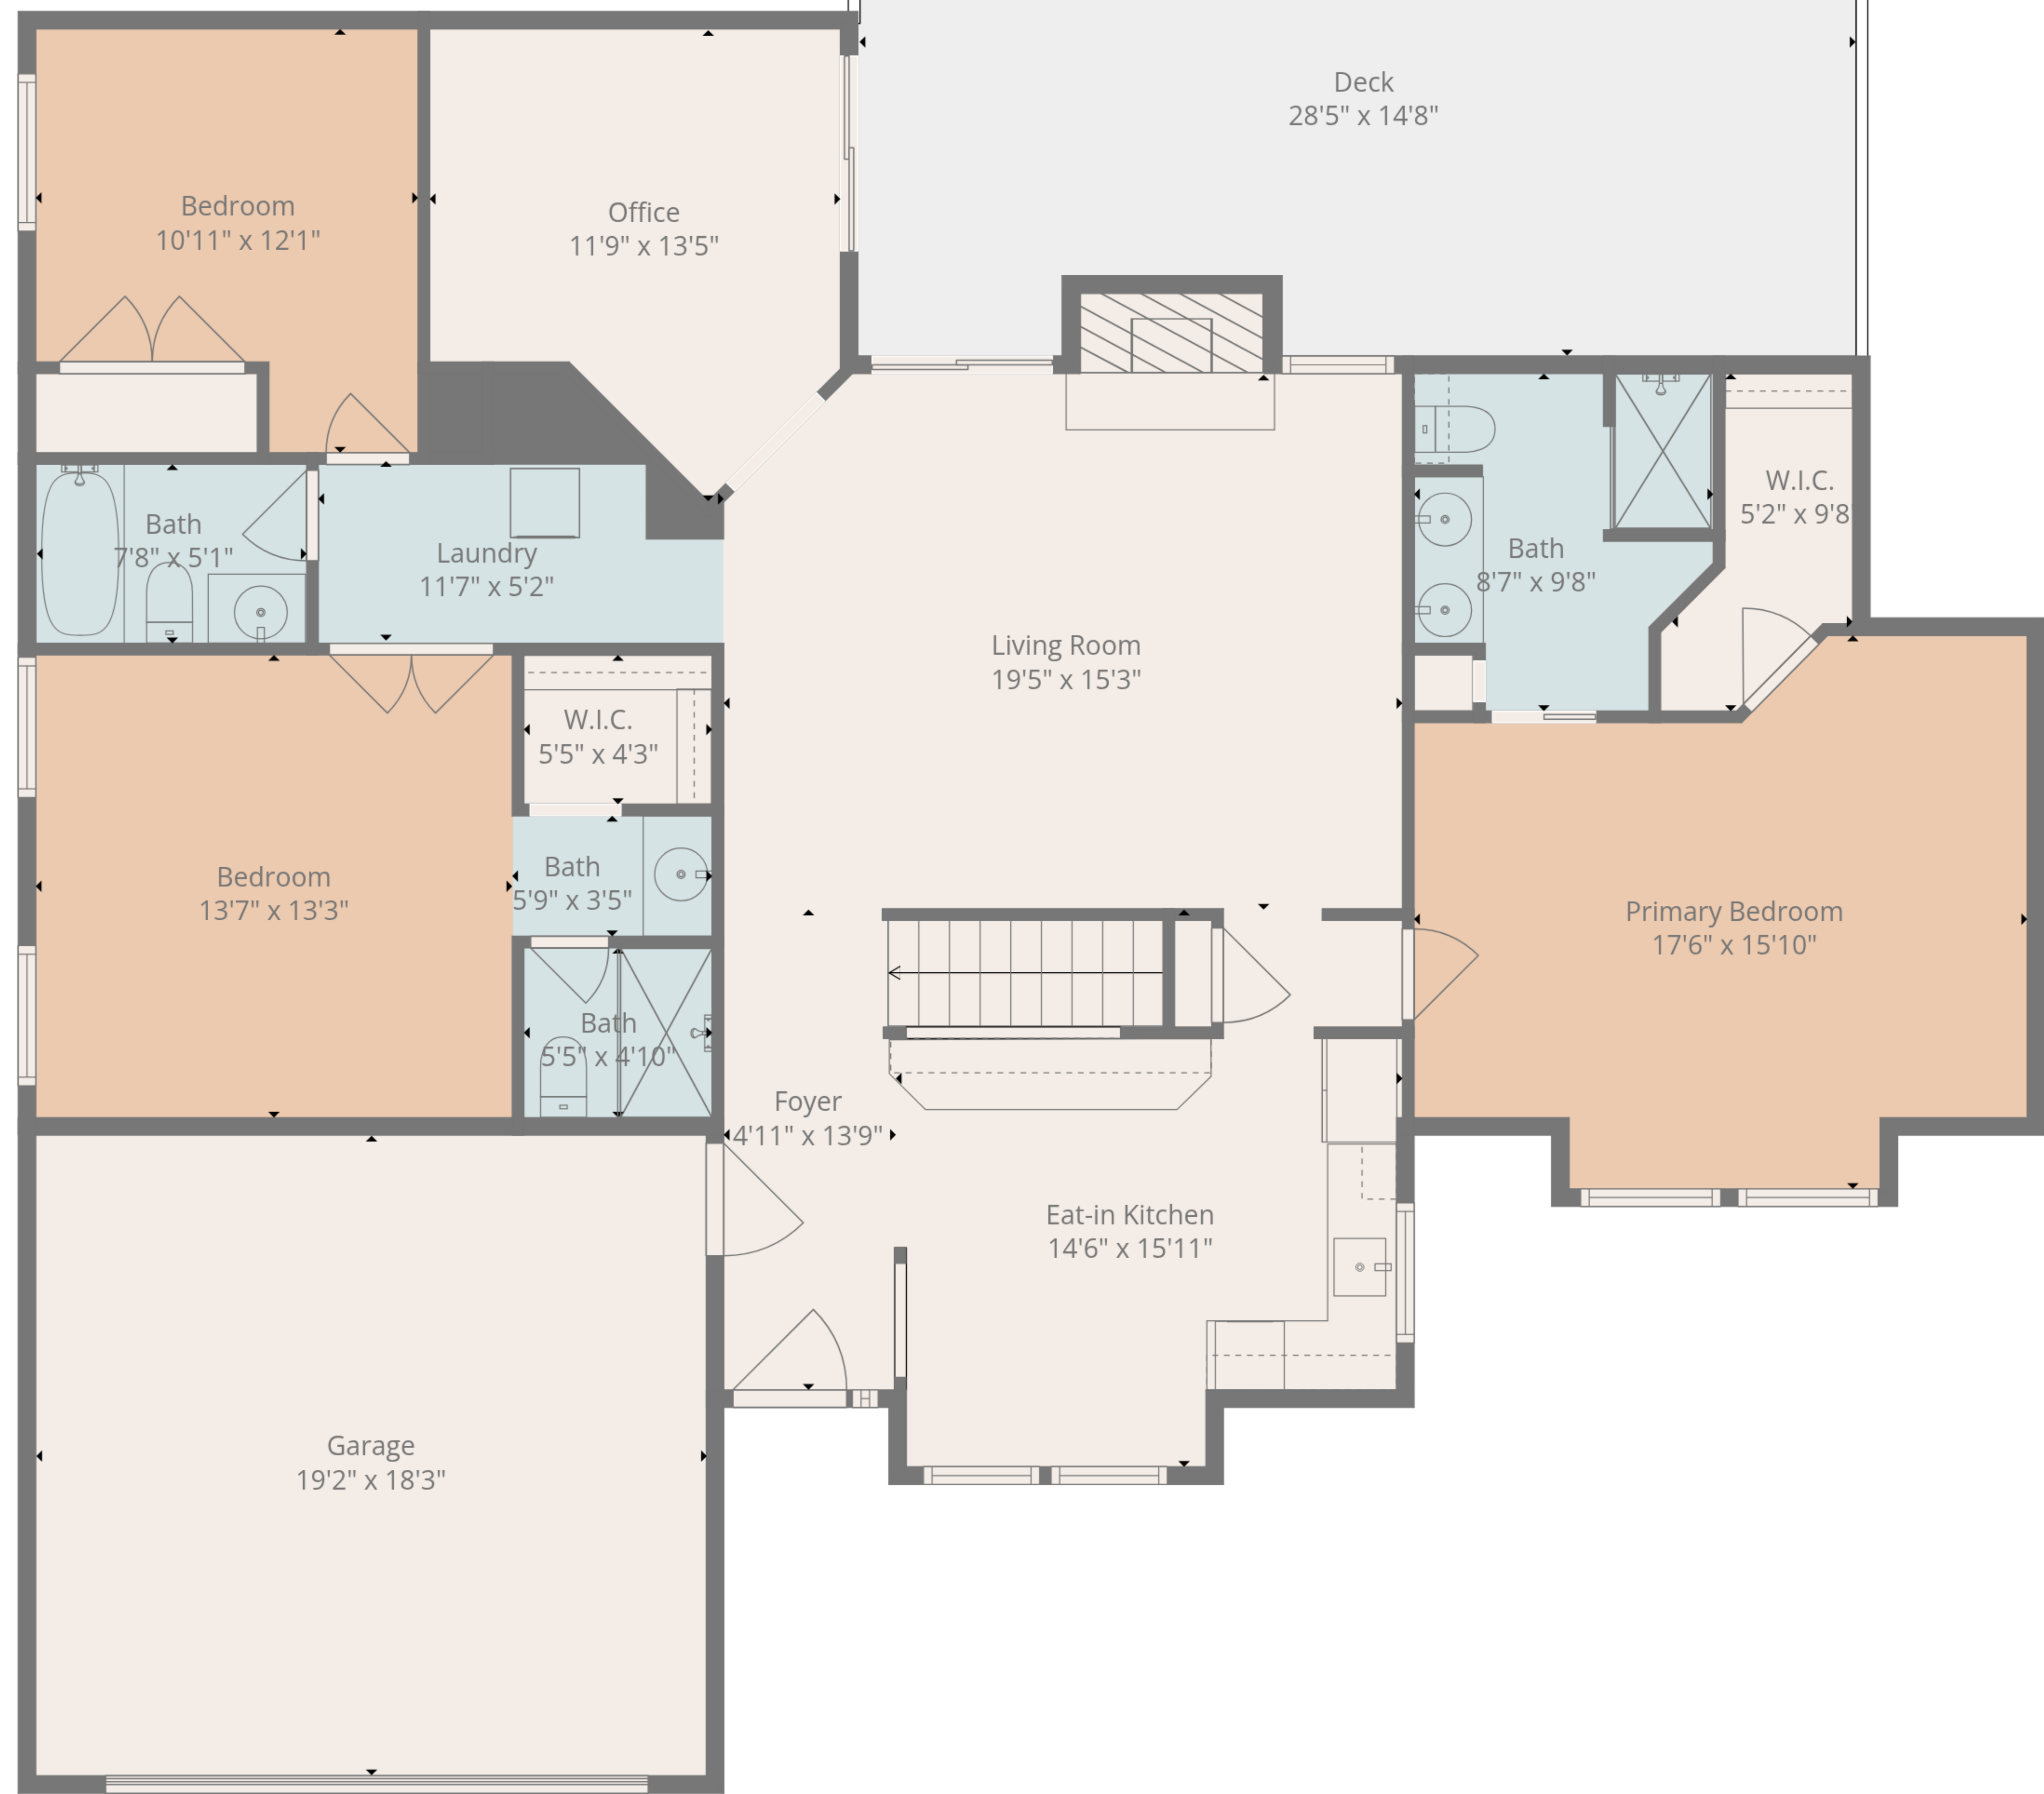

**TOTAL: 2442 sq. ft**

Basement: 855 sq. ft, 1st floor: 1587 sq. ft

EXCLUDED AREAS: UTILITY: 296 sq. ft, GARAGE: 350 sq. ft, DECK: 404 sq. ft,  
 FIREPLACE: 14 sq. ft, WALLS: 201 sq. ft

**TOTAL: 2442 sq. ft**

Basement: 855 sq. ft, 1st floor: 1587 sq. ft

EXCLUDED AREAS: UTILITY: 296 sq. ft, GARAGE: 350 sq. ft, DECK: 404 sq. ft,  
FIREPLACE: 14 sq. ft, WALLS: 201 sq. ft

Basement

1st Floor

**TOTAL: 2442 sq. ft**  
 Basement: 855 sq. ft, 1st floor: 1587 sq. ft  
 EXCLUDED AREAS: UTILITY: 296 sq. ft, GARAGE: 350 sq. ft, DECK: 404 sq. ft,  
 FIREPLACE: 14 sq. ft, WALLS: 201 sq. ft