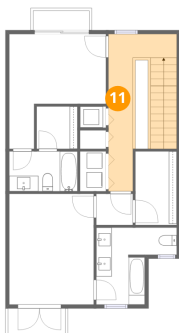

Dimensions: 8'10" x 5'2"
Area: 45 sq. ft
Counted as living area: Yes

Heated: Yes
Finished: Yes
Enclosed: Yes
Contiguous: Yes
Permitted: Yes
Wet space: Yes
Addition: No
Conversion: No

10 Floor 2 - W.I.C.

Dimensions: 5'3" x 5'6"
Area: 29 sq. ft
Counted as living area: Yes

Heated: Yes
Finished: Yes
Enclosed: Yes
Contiguous: Yes
Permitted: Yes
Wet space: No
Addition: No
Conversion: No

11 Floor 2 - Hall

Dimensions: 8'10" x 20'4"
Area: 129 sq. ft
Counted as living area: Yes