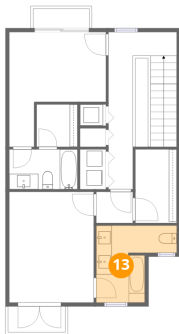

Dimensions: 4'9" x 4'0"
Area: 19 sq. ft
Counted as living area: Yes

Heated: Yes
Finished: Yes
Enclosed: Yes
Contiguous: Yes
Permitted: Yes
Wet space: No
Addition: No
Conversion: No

13 Floor 2 - Bath

Dimensions: 10'5" x 9'11"
Area: 76 sq. ft
Counted as living area: Yes