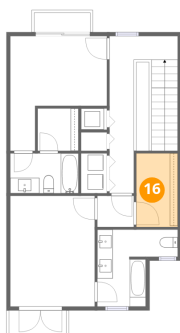

553 Lusara Court, Golden Acres, Dunedin, Pinellas County, Florida, United States, 34698

15 Floor 2 - Open To Below

Dimensions: 1'8" x 11'5"
Area: 19 sq. ft
Counted as living area: No

Heated: No
Finished: No
Enclosed: No
Contiguous: Yes
Permitted: No
Wet space: No
Addition: No
Conversion: No

16 Floor 2 - W.I.C.

Dimensions: 5'4" x 9'6"
Area: 51 sq. ft
Counted as living area: Yes

Heated: Yes
Finished: Yes
Enclosed: Yes
Contiguous: Yes
Permitted: Yes
Wet space: No
Addition: No
Conversion: No

17 Floor 2 - Primary Bedroom