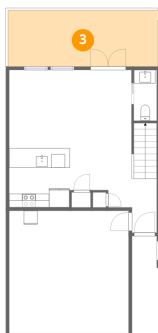

2 Floor 1 - Bath

Dimensions: 3'4" x 7'5"
Area: 25 sq. ft
Counted as living area: Yes

Heated: Yes
Finished: Yes
Enclosed: Yes
Contiguous: Yes
Permitted: Yes
Wet space: Yes
Addition: No
Conversion: No

553 Lusara Court, Golden Acres, Dunedin, Pinellas County, Florida, United States, 34698

3 Floor 1 - Patio

Dimensions: 22'0" x 8'2"
Area: 181 sq. ft
Counted as living area: No

Heated: No
Finished: No
Enclosed: No
Contiguous: Yes
Permitted: Yes
Wet space: No
Addition: No
Conversion: No

4 Floor 1 - Living Room

Dimensions: 17'11" x 11'6"
Area: 206 sq. ft
Counted as living area: Yes

Heated: Yes
Finished: Yes
Enclosed: Yes
Contiguous: Yes
Permitted: Yes
Wet space: No
Addition: No
Conversion: No

5 Floor 1 - Foyer