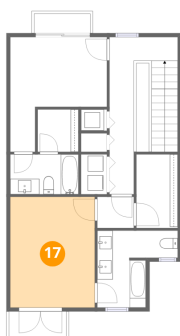

553 Lusara Court, Golden Acres, Dunedin, Pinellas County, Florida, United States, 34698

15 Floor 2 - Open To Below

Dimensions: 1'8" x 11'5"
Area: 19 sq. ft
Counted as living area: No

Heated: No
Finished: No
Enclosed: No
Contiguous: Yes
Permitted: No
Wet space: No
Addition: No
Conversion: No

16 Floor 2 - W.I.C.

Dimensions: 5'4" x 9'6"
Area: 51 sq. ft
Counted as living area: Yes

Heated: Yes
Finished: Yes
Enclosed: Yes
Contiguous: Yes
Permitted: Yes
Wet space: No
Addition: No
Conversion: No

17 Floor 2 - Primary Bedroom