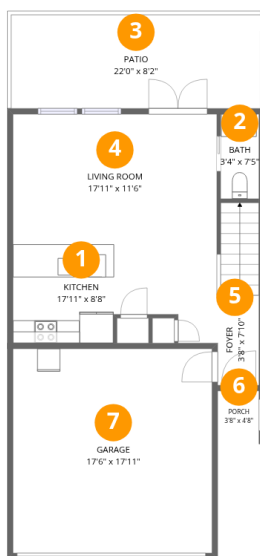

Home data report

553 Lusara Court, Golden Acres, Dunedin, Pinellas County, Florida, United States, 34698

Room dimensions

Floor 1

Total:449sqft Excluded: 514sqft

#		Dimensions	sqft	Counted as living area
1	Kitchen	17'11" x 8'8"	141 sq. ft	Yes
2	Bath	3'4" x 7'5"	25 sq. ft	Yes
3	Patio	22'0" x 8'2"	181 sq. ft	No
4	Living Room	17'11" x 11'6"	206 sq. ft	Yes
5	Foyer	3'8" x 7'10"	58 sq. ft	Yes
6	Porch	3'8" x 4'8"	17 sq. ft	No
7	Garage	17'6" x 17'11"	315 sq. ft	No

Home data report

553 Lusara Court, Golden Acres, Dunedin, Pinellas County, Florida, United States, 34698

Room dimensions

Floor 2

Total: 711 sqft Excluded: 62 sqft

#		Dimensions	sqft	Counted as living area
8	Bedroom	12'6" x 14'10"	131 sq. ft	Yes
9	Bath	8'10" x 5'2"	45 sq. ft	Yes
10	W.I.C.	5'3" x 5'6"	29 sq. ft	Yes
11	Hall	8'10" x 20'4"	129 sq. ft	Yes
12	Hall	4'9" x 4'0"	19 sq. ft	Yes
13	Bath	10'5" x 9'11"	76 sq. ft	Yes
14	Balcony	7'5" x 3'4"	25 sq. ft	No
15	Open To Below	1'8" x 11'5"	19 sq. ft	No
16	W.I.C.	5'4" x 9'6"	51 sq. ft	Yes
17	Primary Bedroom	10'11" x 14'4"	156 sq. ft	Yes
18	Balcony	7'3" x 2'6"	18 sq. ft	No

2 Floor 1 - Bath

Dimensions: 3'4" x 7'5"
Area: 25 sq. ft
Counted as living area: Yes

Heated: Yes
Finished: Yes
Enclosed: Yes
Contiguous: Yes
Permitted: Yes
Wet space: Yes
Addition: No
Conversion: No

553 Lusara Court, Golden Acres, Dunedin, Pinellas County, Florida, United States, 34698

Dimensions: 17'11" x 11'6"
Area: 206 sq. ft
Counted as living area: Yes

Heated: Yes
Finished: Yes
Enclosed: Yes
Contiguous: Yes
Permitted: Yes
Wet space: No
Addition: No
Conversion: No

5 Floor 1 - Foyer