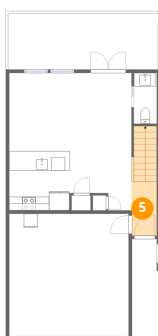

2 Floor 1 - Bath

Dimensions: 3'4" x 7'5"
Area: 25 sq. ft
Counted as living area: Yes

Heated: Yes
Finished: Yes
Enclosed: Yes
Contiguous: Yes
Permitted: Yes
Wet space: Yes
Addition: No
Conversion: No

553 Lusara Court, Golden Acres, Dunedin, Pinellas County, Florida, United States, 34698

3 Floor 1 - Patio

Dimensions: 22'0" x 8'2"
Area: 181 sq. ft
Counted as living area: No

Heated: No
Finished: No
Enclosed: No
Contiguous: Yes
Permitted: Yes
Wet space: No
Addition: No
Conversion: No

4 Floor 1 - Living Room

Dimensions: 17'11" x 11'6"
Area: 206 sq. ft
Counted as living area: Yes

Heated: Yes
Finished: Yes
Enclosed: Yes
Contiguous: Yes
Permitted: Yes
Wet space: No
Addition: No
Conversion: No

5 Floor 1 - Foyer