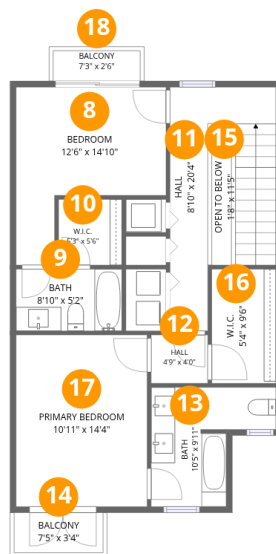

Home data report

553 Lusara Court, Golden Acres, Dunedin, Pinellas County, Florida, United States, 34698

Room dimensions

Floor 1

Total:449sqft Excluded: 514sqft

#		Dimensions	sqft	Counted as living area
1	Kitchen	17'11" x 8'8"	141 sq. ft	Yes
2	Bath	3'4" x 7'5"	25 sq. ft	Yes
3	Patio	22'0" x 8'2"	181 sq. ft	No
4	Living Room	17'11" x 11'6"	206 sq. ft	Yes
5	Foyer	3'8" x 7'10"	58 sq. ft	Yes
6	Porch	3'8" x 4'8"	17 sq. ft	No
7	Garage	17'6" x 17'11"	315 sq. ft	No

Home data report

553 Lusara Court, Golden Acres, Dunedin, Pinellas County, Florida, United States, 34698

Room dimensions

Floor 2

Total: 711 sqft Excluded: 62 sqft

#		Dimensions	sqft	Counted as living area
8	Bedroom	12'6" x 14'10"	131 sq. ft	Yes
9	Bath	8'10" x 5'2"	45 sq. ft	Yes
10	W.I.C.	5'3" x 5'6"	29 sq. ft	Yes
11	Hall	8'10" x 20'4"	129 sq. ft	Yes
12	Hall	4'9" x 4'0"	19 sq. ft	Yes
13	Bath	10'5" x 9'11"	76 sq. ft	Yes
14	Balcony	7'5" x 3'4"	25 sq. ft	No
15	Open To Below	1'8" x 11'5"	19 sq. ft	No
16	W.I.C.	5'4" x 9'6"	51 sq. ft	Yes
17	Primary Bedroom	10'11" x 14'4"	156 sq. ft	Yes
18	Balcony	7'3" x 2'6"	18 sq. ft	No

2 Floor 1 - Bath

Dimensions: 3'4" x 7'5"
Area: 25 sq. ft
Counted as living area: Yes

Heated: Yes
Finished: Yes
Enclosed: Yes
Contiguous: Yes
Permitted: Yes
Wet space: Yes
Addition: No
Conversion: No

553 Lusara Court, Golden Acres, Dunedin, Pinellas County, Florida, United States, 34698

Dimensions: 17'11" x 11'6"
Area: 206 sq. ft
Counted as living area: Yes

Heated: Yes
Finished: Yes
Enclosed: Yes
Contiguous: Yes
Permitted: Yes
Wet space: No
Addition: No
Conversion: No

5 Floor 1 - Foyer