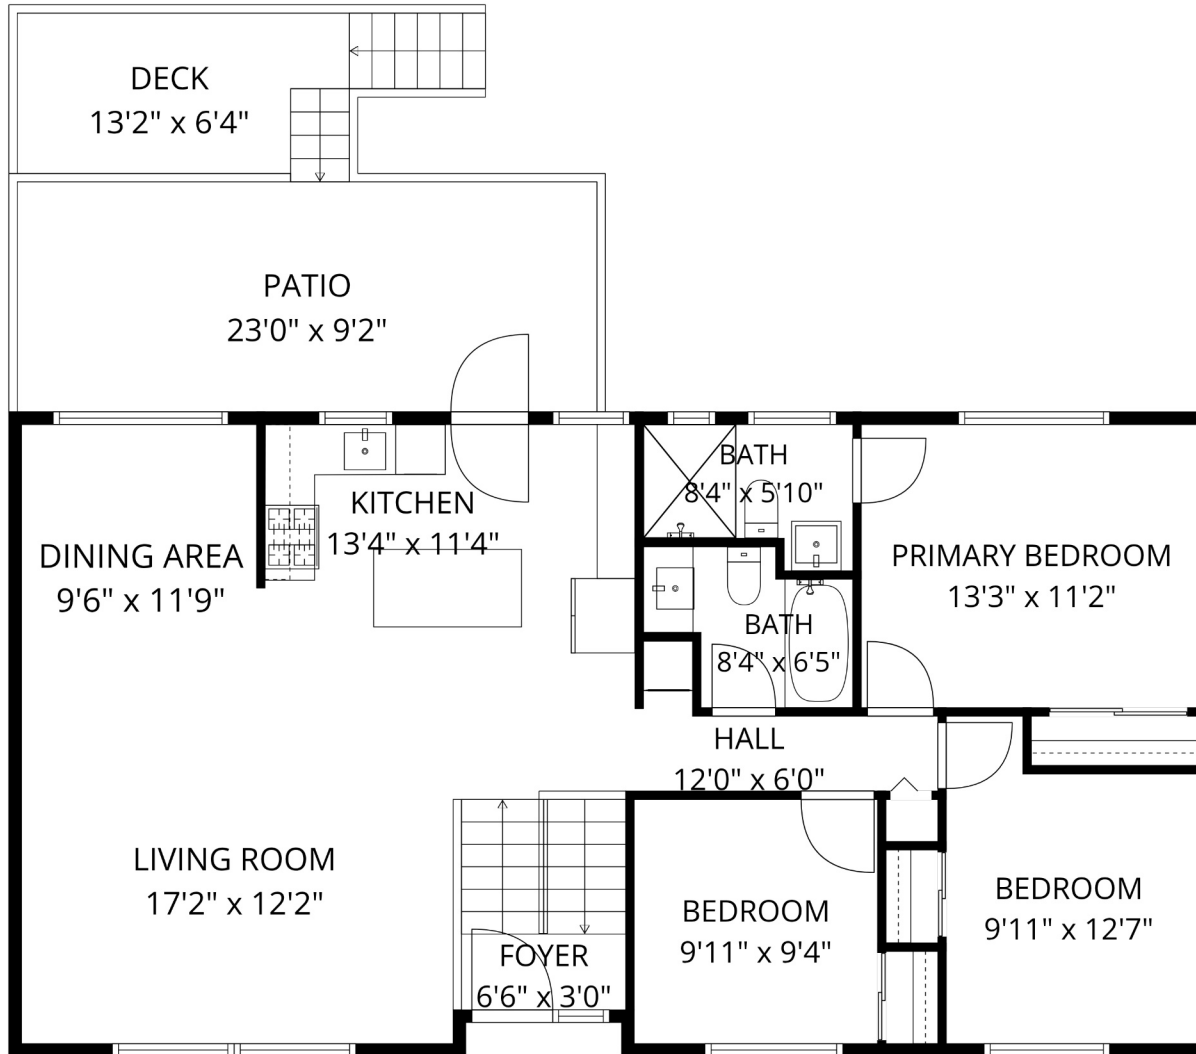

## Estimated Areas:

Below Main: 1195 sq. ft  
Main Floor: 1218 sq. ft  
**Total: 2413 Sq. Ft**

## Estimated Areas:

Below Main: 1195 sq. ft  
Main Floor: 1218 sq. ft  
**Total: 2413 Sq. Ft**

BELOW MAIN

MAIN FLOOR