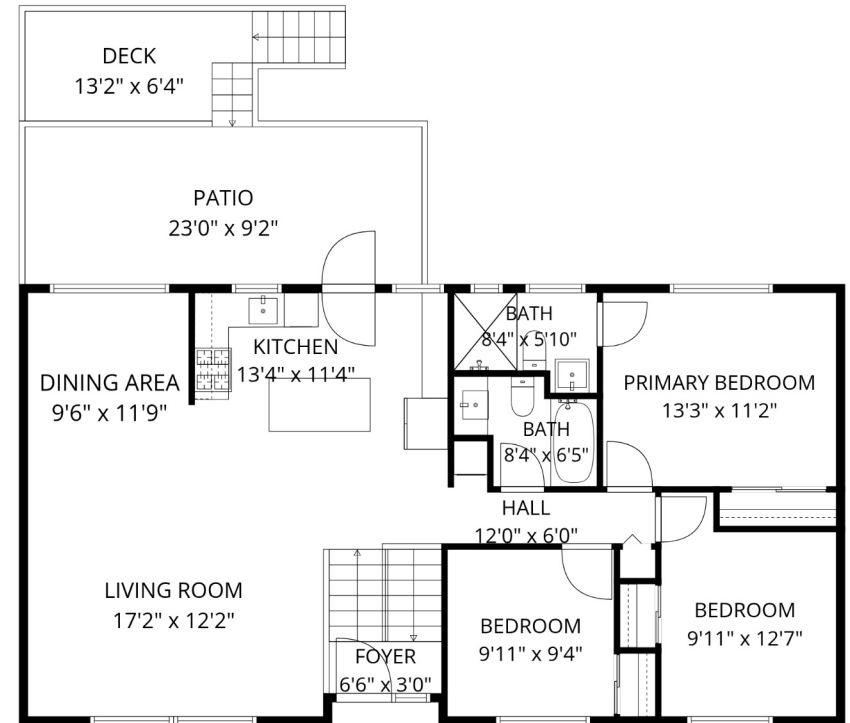

## Estimated Areas:

Below Main: 1195 sq. ft  
Main Floor: 1218 sq. ft  
**Total: 2413 Sq. Ft**

## Estimated Areas:

Below Main: 1195 sq. ft  
Main Floor: 1218 sq. ft  
**Total: 2413 Sq. Ft**

BELOW MAIN

MAIN FLOOR