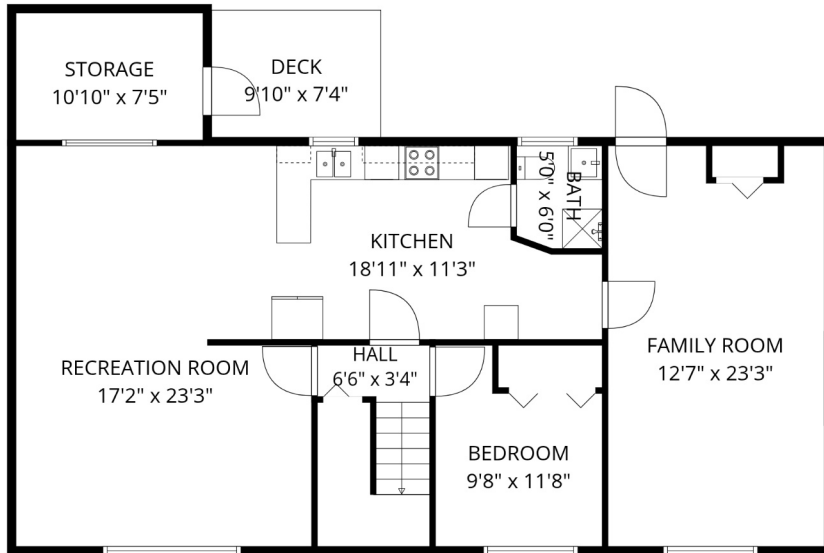

## Estimated Areas:

Below Main: 1195 sq. ft  
Main Floor: 1218 sq. ft  
**Total: 2413 Sq. Ft**

## Estimated Areas:

Below Main: 1195 sq. ft  
Main Floor: 1218 sq. ft  
**Total: 2413 Sq. Ft**

BELOW MAIN

MAIN FLOOR