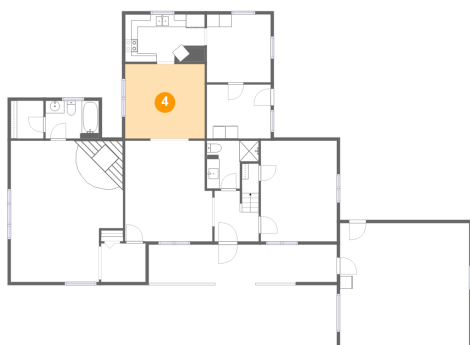

2 Floor 1 - W.I.C.

Dimensions: 5'2" x 6'0"
Area: 31 sq. ft
Counted as living area: Yes

Heated: Yes
Finished: Yes
Enclosed: Yes
Contiguous: Yes
Permitted: Yes
Wet space: No
Addition: No
Conversion: No

13300 Moody Road, North Prince George, Prince George County, Virginia, United States, 23860

3 Floor 1 - Bath

Dimensions: 8'6" x 6'0"
Area: 51 sq. ft
Counted as living area: Yes

Heated: Yes
Finished: Yes
Enclosed: Yes
Contiguous: Yes
Permitted: Yes
Wet space: Yes
Addition: No
Conversion: No

4 Floor 1 - Dining Room