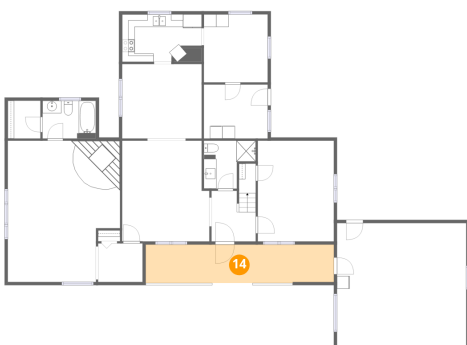

14 Floor 1 - Porch

Dimensions: 29'10" x 6'1"
Area: 182 sq. ft
Counted as living area: No

Heated: No
Finished: No
Enclosed: No
Contiguous: Yes
Permitted: Yes
Wet space: No
Addition: No
Conversion: No