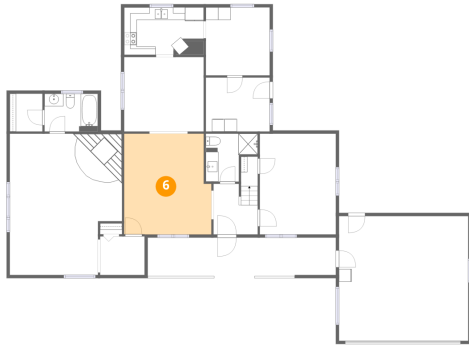

13300 Moody Road, North Prince George, Prince George
County, Virginia, United States, 23860

6 Floor 1 - Living Room

Dimensions: 13'10" x 16'0"
Area: 221 sq. ft
Counted as living area: Yes

Heated: Yes
Finished: Yes
Enclosed: Yes
Contiguous: Yes
Permitted: Yes
Wet space: No
Addition: No
Conversion: No