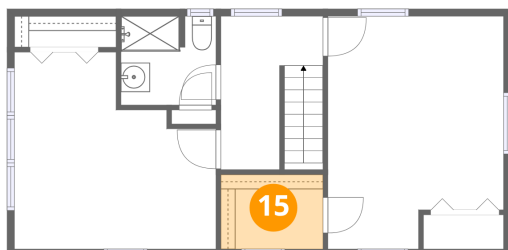

13300 Moody Road, North Prince George, Prince George
County, Virginia, United States, 23860

15 Floor 2 - W.I.C.

Dimensions: 7'0" x 5'1"
Area: 36 sq. ft
Counted as living area: Yes

Heated: Yes
Finished: Yes
Enclosed: Yes
Contiguous: Yes
Permitted: Yes
Wet space: No
Addition: No
Conversion: No