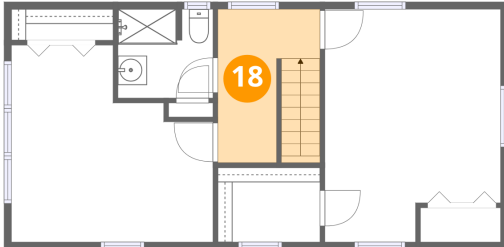

13300 Moody Road, North Prince George, Prince George
County, Virginia, United States, 23860

18 Floor 2 - Hall

Dimensions: 7'0" x 10'6"
Area: 74 sq. ft
Counted as living area: Yes

Heated: Yes
Finished: Yes
Enclosed: Yes
Contiguous: Yes
Permitted: Yes
Wet space: No
Addition: No
Conversion: No