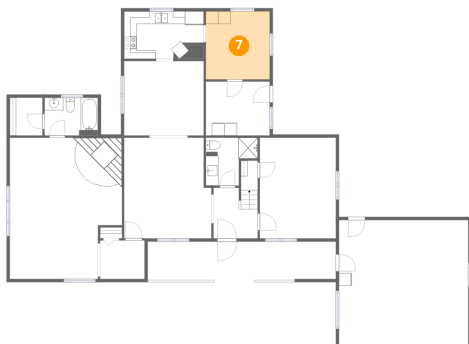

7 Floor 1 - Breakfast Nook

Dimensions: 10'2" x 10'9"
Area: 109 sq. ft
Counted as living area: Yes

Heated: Yes
Finished: Yes
Enclosed: Yes
Contiguous: Yes
Permitted: Yes
Wet space: No
Addition: No
Conversion: No