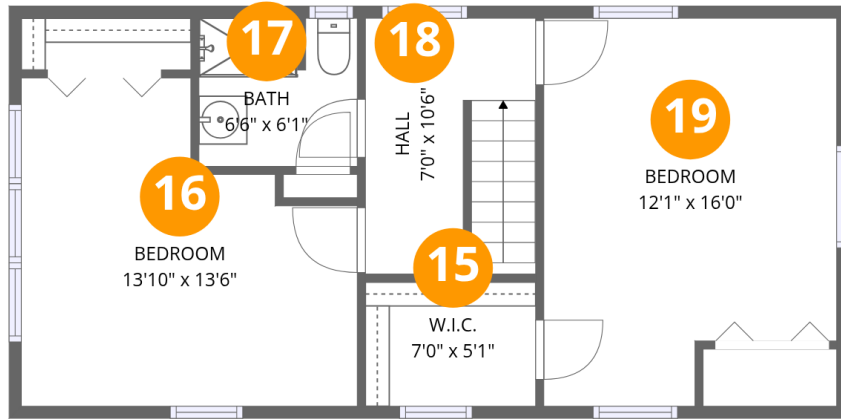

Floor 1

Total:1514sqft Excluded: 586sqft

#		Dimensions	sqft	Counted as living area
1	Hall	7'1" x 6'1"	43 sq. ft	Yes
2	W.I.C.	5'2" x 6'0"	31 sq. ft	Yes
3	Bath	8'6" x 6'0"	51 sq. ft	Yes
4	Dining Room	12'8" x 11'10"	149 sq. ft	Yes
5	Kitchen	12'7" x 7'6"	95 sq. ft	Yes
6	Living Room	13'10" x 16'0"	221 sq. ft	Yes
7	Breakfast Nook	10'2" x 10'9"	109 sq. ft	Yes
8	Garage	20'6" x 19'9"	405 sq. ft	No
9	Laundry	10'2" x 8'7"	87 sq. ft	Yes
10	Foyer	7'0" x 8'0"	56 sq. ft	Yes
11	Bath	8'3" x 7'7"	63 sq. ft	Yes

Home data report

13300 Moody Road, North Prince George, Prince George County, Virginia, United States, 23860

Room dimensions

Floor 2

Total:536sqft Excluded: 0sqft

#		Dimensions	sqft	Counted as living area
15	W.I.C.	7'0" x 5'1"	36 sq. ft	Yes
16	Bedroom	13'10" x 13'6"	187 sq. ft	Yes
17	Bath	6'6" x 6'1"	40 sq. ft	Yes
18	Hall	7'0" x 10'6"	74 sq. ft	Yes
19	Bedroom	12'1" x 16'0"	193 sq. ft	Yes

14 Floor 1 - Porch

Dimensions: 29'10" x 6'1"
Area: 182 sq. ft
Counted as living area: No

Heated: No
Finished: No
Enclosed: No
Contiguous: Yes
Permitted: Yes
Wet space: No
Addition: No
Conversion: No

13300 Moody Road, North Prince George, Prince George
County, Virginia, United States, 23860

18 Floor 2 - Hall

Dimensions: 7'0" x 10'6"
Area: 74 sq. ft
Counted as living area: Yes

Heated: Yes
Finished: Yes
Enclosed: Yes
Contiguous: Yes
Permitted: Yes
Wet space: No
Addition: No
Conversion: No

19 Floor 2 - Bedroom