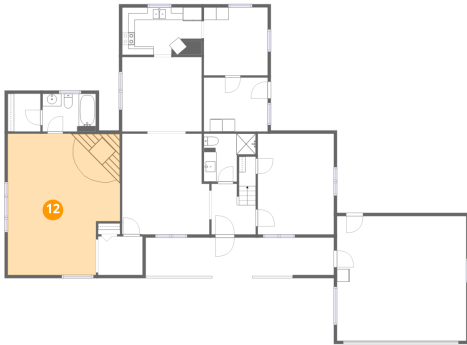

13300 Moody Road, North Prince George, Prince George
County, Virginia, United States, 23860

12 Floor 1 - Primary Bedroom

Dimensions: 17'10" x 22'4"
Area: 398 sq. ft
Counted as living area: Yes

Heated: Yes
Finished: Yes
Enclosed: Yes
Contiguous: Yes
Permitted: Yes
Wet space: No
Addition: No
Conversion: No