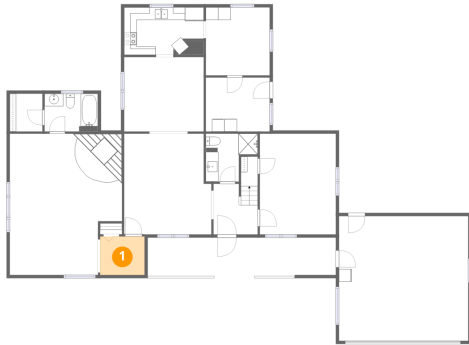

**13300 Moody Road, North Prince George, Prince George
County, Virginia, United States, 23860**

1 Floor 1 - Hall

Dimensions: 7'1" x 6'1"
Area: 43 sq. ft
Counted as living area: Yes

Heated: Yes
Finished: Yes
Enclosed: Yes
Contiguous: Yes
Permitted: Yes
Wet space: No
Addition: No
Conversion: No