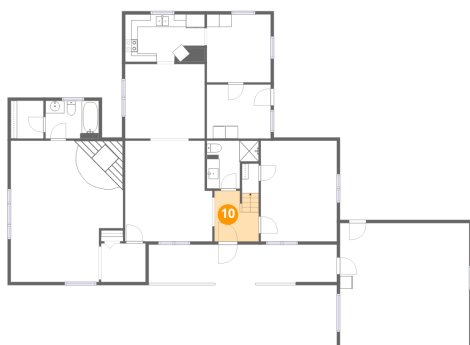

7 Floor 1 - Breakfast Nook

Dimensions: 10'2" x 10'9"
Area: 109 sq. ft
Counted as living area: Yes

Heated: Yes
Finished: Yes
Enclosed: Yes
Contiguous: Yes
Permitted: Yes
Wet space: No
Addition: No
Conversion: No

9 Floor 1 - Laundry

Dimensions: 10'2" x 8'7"
Area: 87 sq. ft
Counted as living area: Yes

Heated: Yes
Finished: Yes
Enclosed: Yes
Contiguous: Yes
Permitted: Yes
Wet space: No
Addition: No
Conversion: No

10 Floor 1 - Foyer