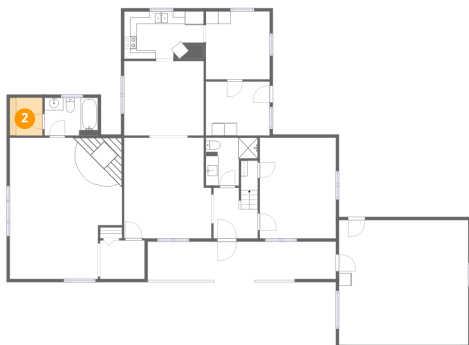

2 Floor 1 - W.I.C.

Dimensions: 5'2" x 6'0"
Area: 31 sq. ft
Counted as living area: Yes

Heated: Yes
Finished: Yes
Enclosed: Yes
Contiguous: Yes
Permitted: Yes
Wet space: No
Addition: No
Conversion: No