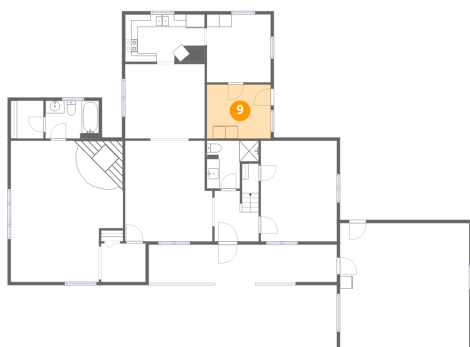

7 Floor 1 - Breakfast Nook

Dimensions: 10'2" x 10'9"
Area: 109 sq. ft
Counted as living area: Yes

Heated: Yes
Finished: Yes
Enclosed: Yes
Contiguous: Yes
Permitted: Yes
Wet space: No
Addition: No
Conversion: No

9 Floor 1 - Laundry

Dimensions: 10'2" x 8'7"
Area: 87 sq. ft
Counted as living area: Yes

Heated: Yes
Finished: Yes
Enclosed: Yes
Contiguous: Yes
Permitted: Yes
Wet space: No
Addition: No
Conversion: No

10 Floor 1 - Foyer