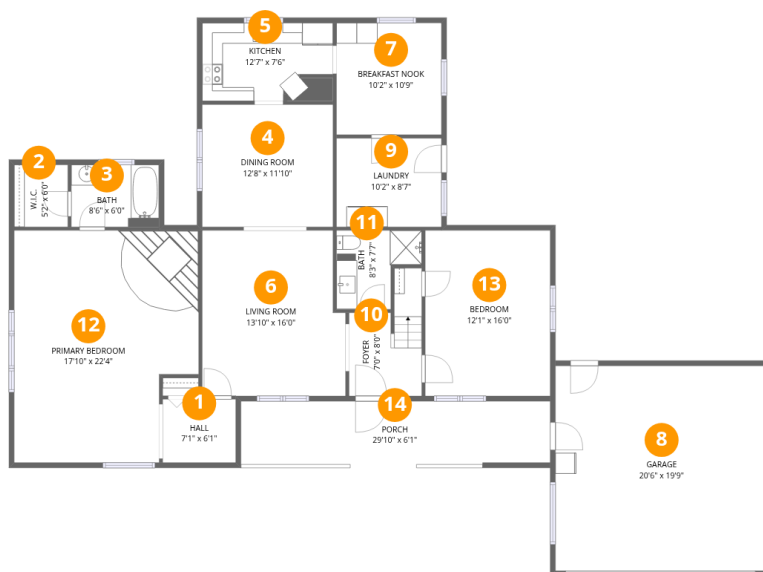

Home data report

13300 Moody Road, North Prince George, Prince George County, Virginia, United States, 23860

Room dimensions

Floor 1

Total:1514sqft Excluded: 586sqft

#		Dimensions	sqft	Counted as living area
1	Hall	7'1" x 6'1"	43 sq. ft	Yes
2	W.I.C.	5'2" x 6'0"	31 sq. ft	Yes
3	Bath	8'6" x 6'0"	51 sq. ft	Yes
4	Dining Room	12'8" x 11'10"	149 sq. ft	Yes
5	Kitchen	12'7" x 7'6"	95 sq. ft	Yes
6	Living Room	13'10" x 16'0"	221 sq. ft	Yes
7	Breakfast Nook	10'2" x 10'9"	109 sq. ft	Yes
8	Garage	20'6" x 19'9"	405 sq. ft	No
9	Laundry	10'2" x 8'7"	87 sq. ft	Yes
10	Foyer	7'0" x 8'0"	56 sq. ft	Yes
11	Bath	8'3" x 7'7"	63 sq. ft	Yes