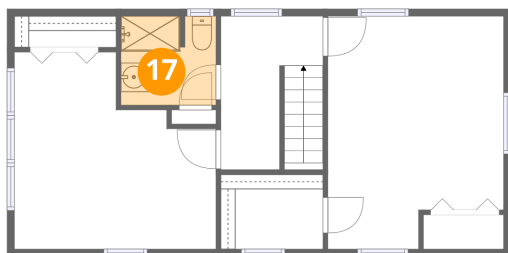

17 Floor 2 - Bath

Dimensions: 6'6" x 6'1"
Area: 40 sq. ft
Counted as living area: Yes

Heated: Yes
Finished: Yes
Enclosed: Yes
Contiguous: Yes
Permitted: Yes
Wet space: Yes
Addition: No
Conversion: No