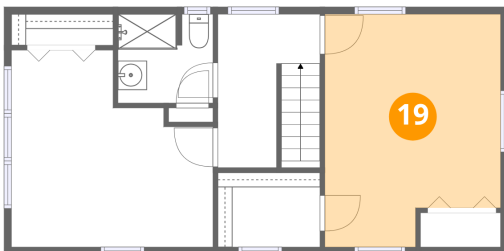

19 Floor 2 - Bedroom

Dimensions: 12'1" x 16'0"
Area: 193 sq. ft
Counted as living area: Yes

Heated: Yes
Finished: Yes
Enclosed: Yes
Contiguous: Yes
Permitted: Yes
Wet space: No
Addition: No
Conversion: No