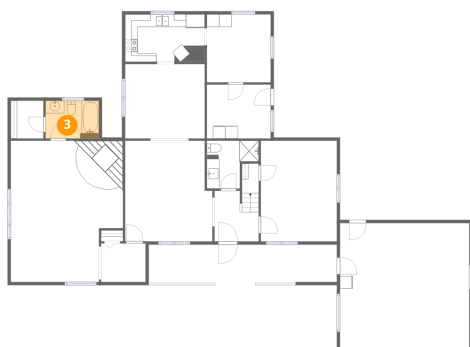

2 Floor 1 - W.I.C.

Dimensions: 5'2" x 6'0"
Area: 31 sq. ft
Counted as living area: Yes

Heated: Yes
Finished: Yes
Enclosed: Yes
Contiguous: Yes
Permitted: Yes
Wet space: No
Addition: No
Conversion: No

13300 Moody Road, North Prince George, Prince George County, Virginia, United States, 23860

3 Floor 1 - Bath

Dimensions: 8'6" x 6'0"
Area: 51 sq. ft
Counted as living area: Yes

Heated: Yes
Finished: Yes
Enclosed: Yes
Contiguous: Yes
Permitted: Yes
Wet space: Yes
Addition: No
Conversion: No

4 Floor 1 - Dining Room