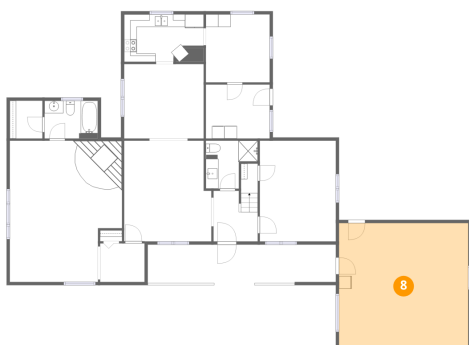

8 Floor 1 - Garage

Dimensions: 20'6" x 19'9"
Area: 405 sq. ft
Counted as living area: No

Heated: No
Finished: No
Enclosed: Yes
Contiguous: Yes
Permitted: Yes
Wet space: No
Addition: No
Conversion: No