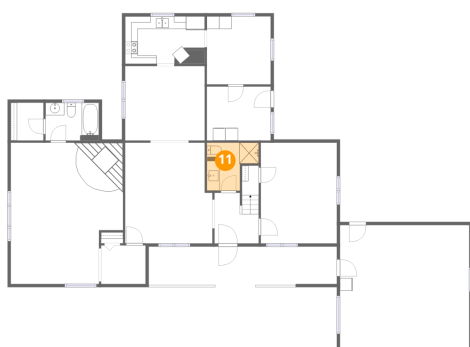

11 Floor 1 - Bath

Dimensions: 8'3" x 7'7"
Area: 63 sq. ft
Counted as living area: Yes

Heated: Yes
Finished: Yes
Enclosed: Yes
Contiguous: Yes
Permitted: Yes
Wet space: Yes
Addition: No
Conversion: No