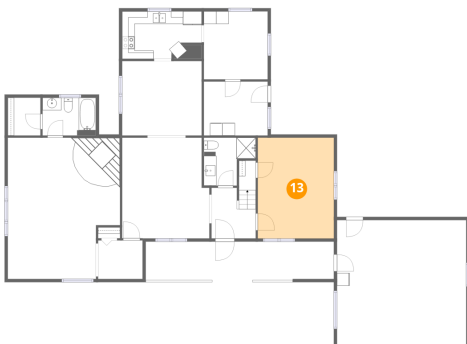

13 Floor 1 - Bedroom

Dimensions: 12'1" x 16'0"
Area: 193 sq. ft
Counted as living area: Yes

Heated: Yes
Finished: Yes
Enclosed: Yes
Contiguous: Yes
Permitted: Yes
Wet space: No
Addition: No
Conversion: No