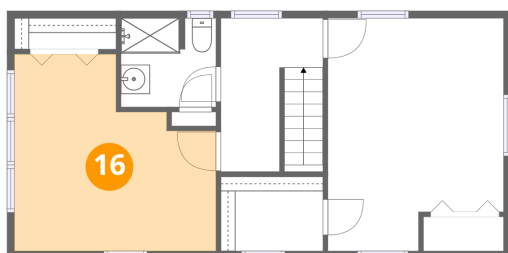

16 Floor 2 - Bedroom

Dimensions: 13'10" x 13'6"
Area: 187 sq. ft
Counted as living area: Yes

Heated: Yes
Finished: Yes
Enclosed: Yes
Contiguous: Yes
Permitted: Yes
Wet space: No
Addition: No
Conversion: No