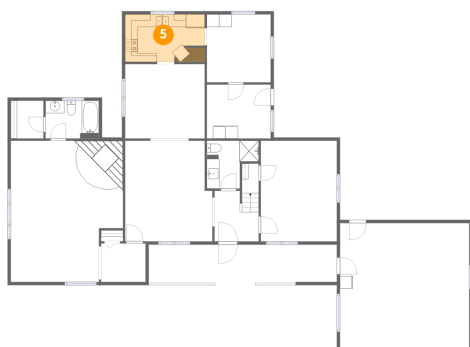

3 Floor 1 - Bath

Dimensions: 8'6" x 6'0"
Area: 51 sq. ft
Counted as living area: Yes

Heated: Yes
Finished: Yes
Enclosed: Yes
Contiguous: Yes
Permitted: Yes
Wet space: Yes
Addition: No
Conversion: No

4 Floor 1 - Dining Room

Dimensions: 12'8" x 11'10"
Area: 149 sq. ft
Counted as living area: Yes

Heated: Yes
Finished: Yes
Enclosed: Yes
Contiguous: Yes
Permitted: Yes
Wet space: No
Addition: No
Conversion: No

5 Floor 1 - Kitchen