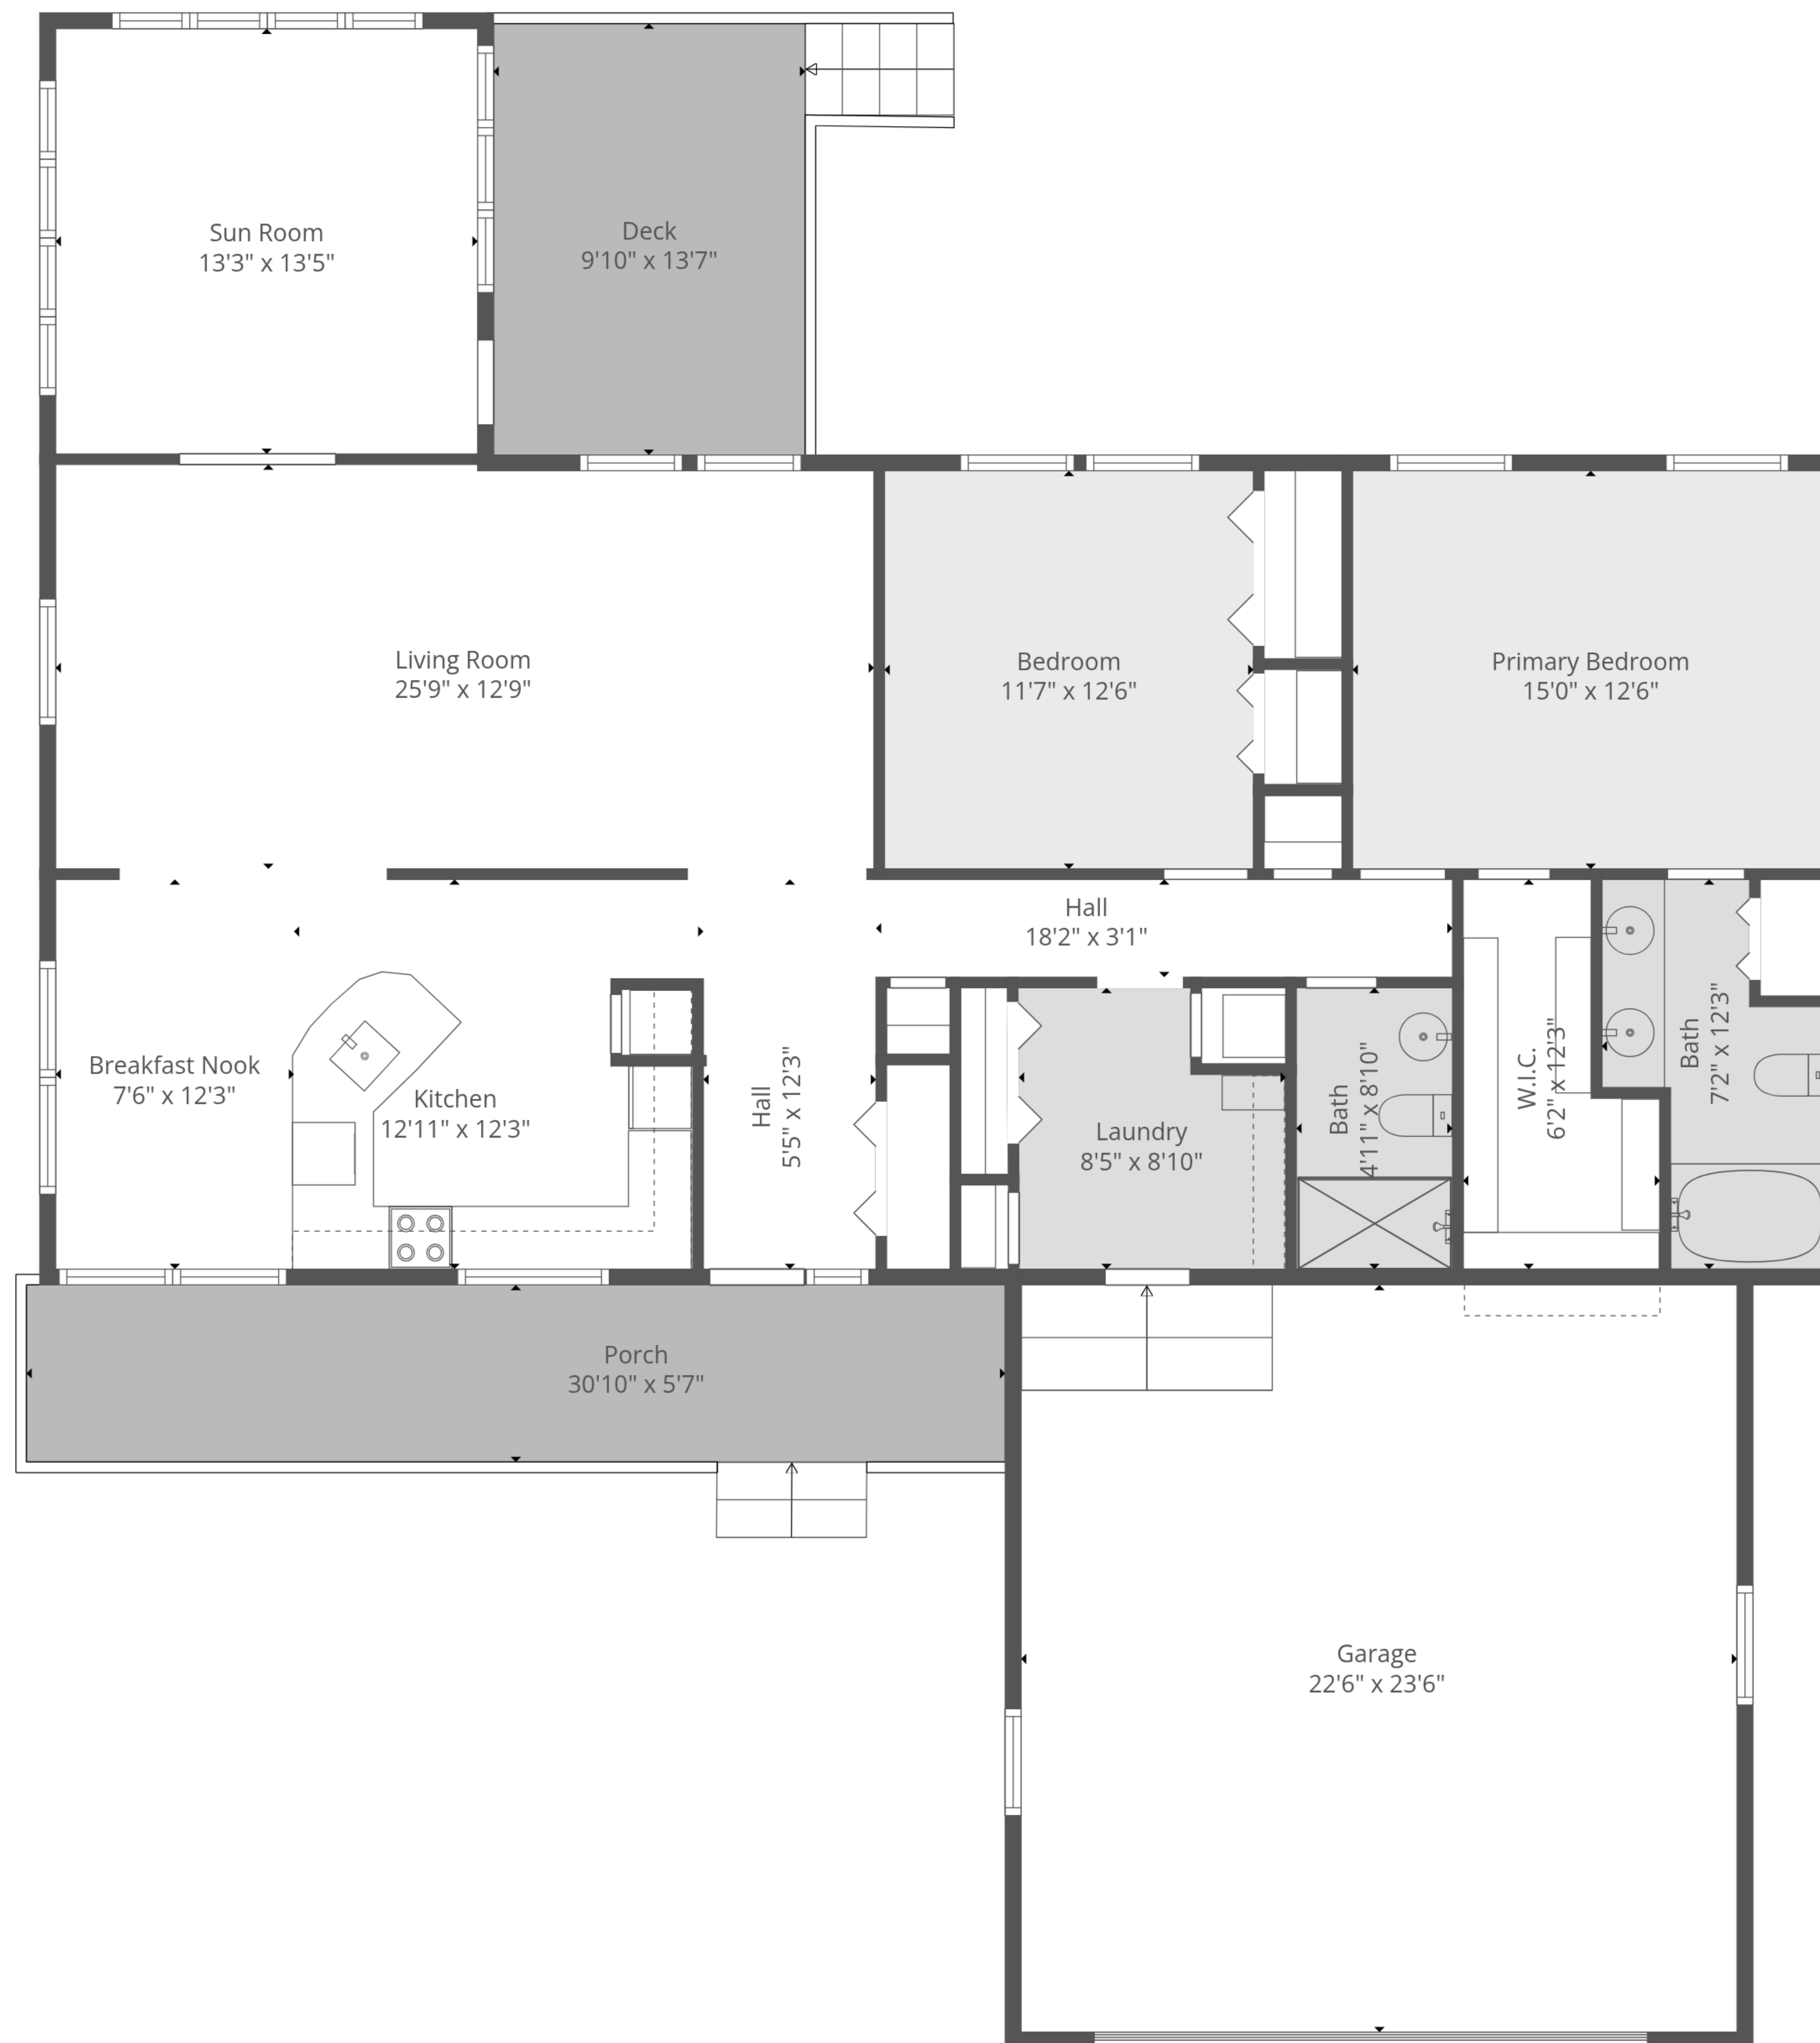

TOTAL: 1586 sq. ft
 1st floor: 1586 sq. ft
 EXCLUDED AREAS: GARAGE: 530 sq. ft, PORCH: 172 sq. ft, DECK: 133 sq. ft,
 WALLS: 131 sq. ft

TOTAL: 1586 sq. ft
 1st floor: 1586 sq. ft
 EXCLUDED AREAS: GARAGE: 530 sq. ft, PORCH: 172 sq. ft, DECK: 133 sq. ft,
 WALLS: 131 sq. ft