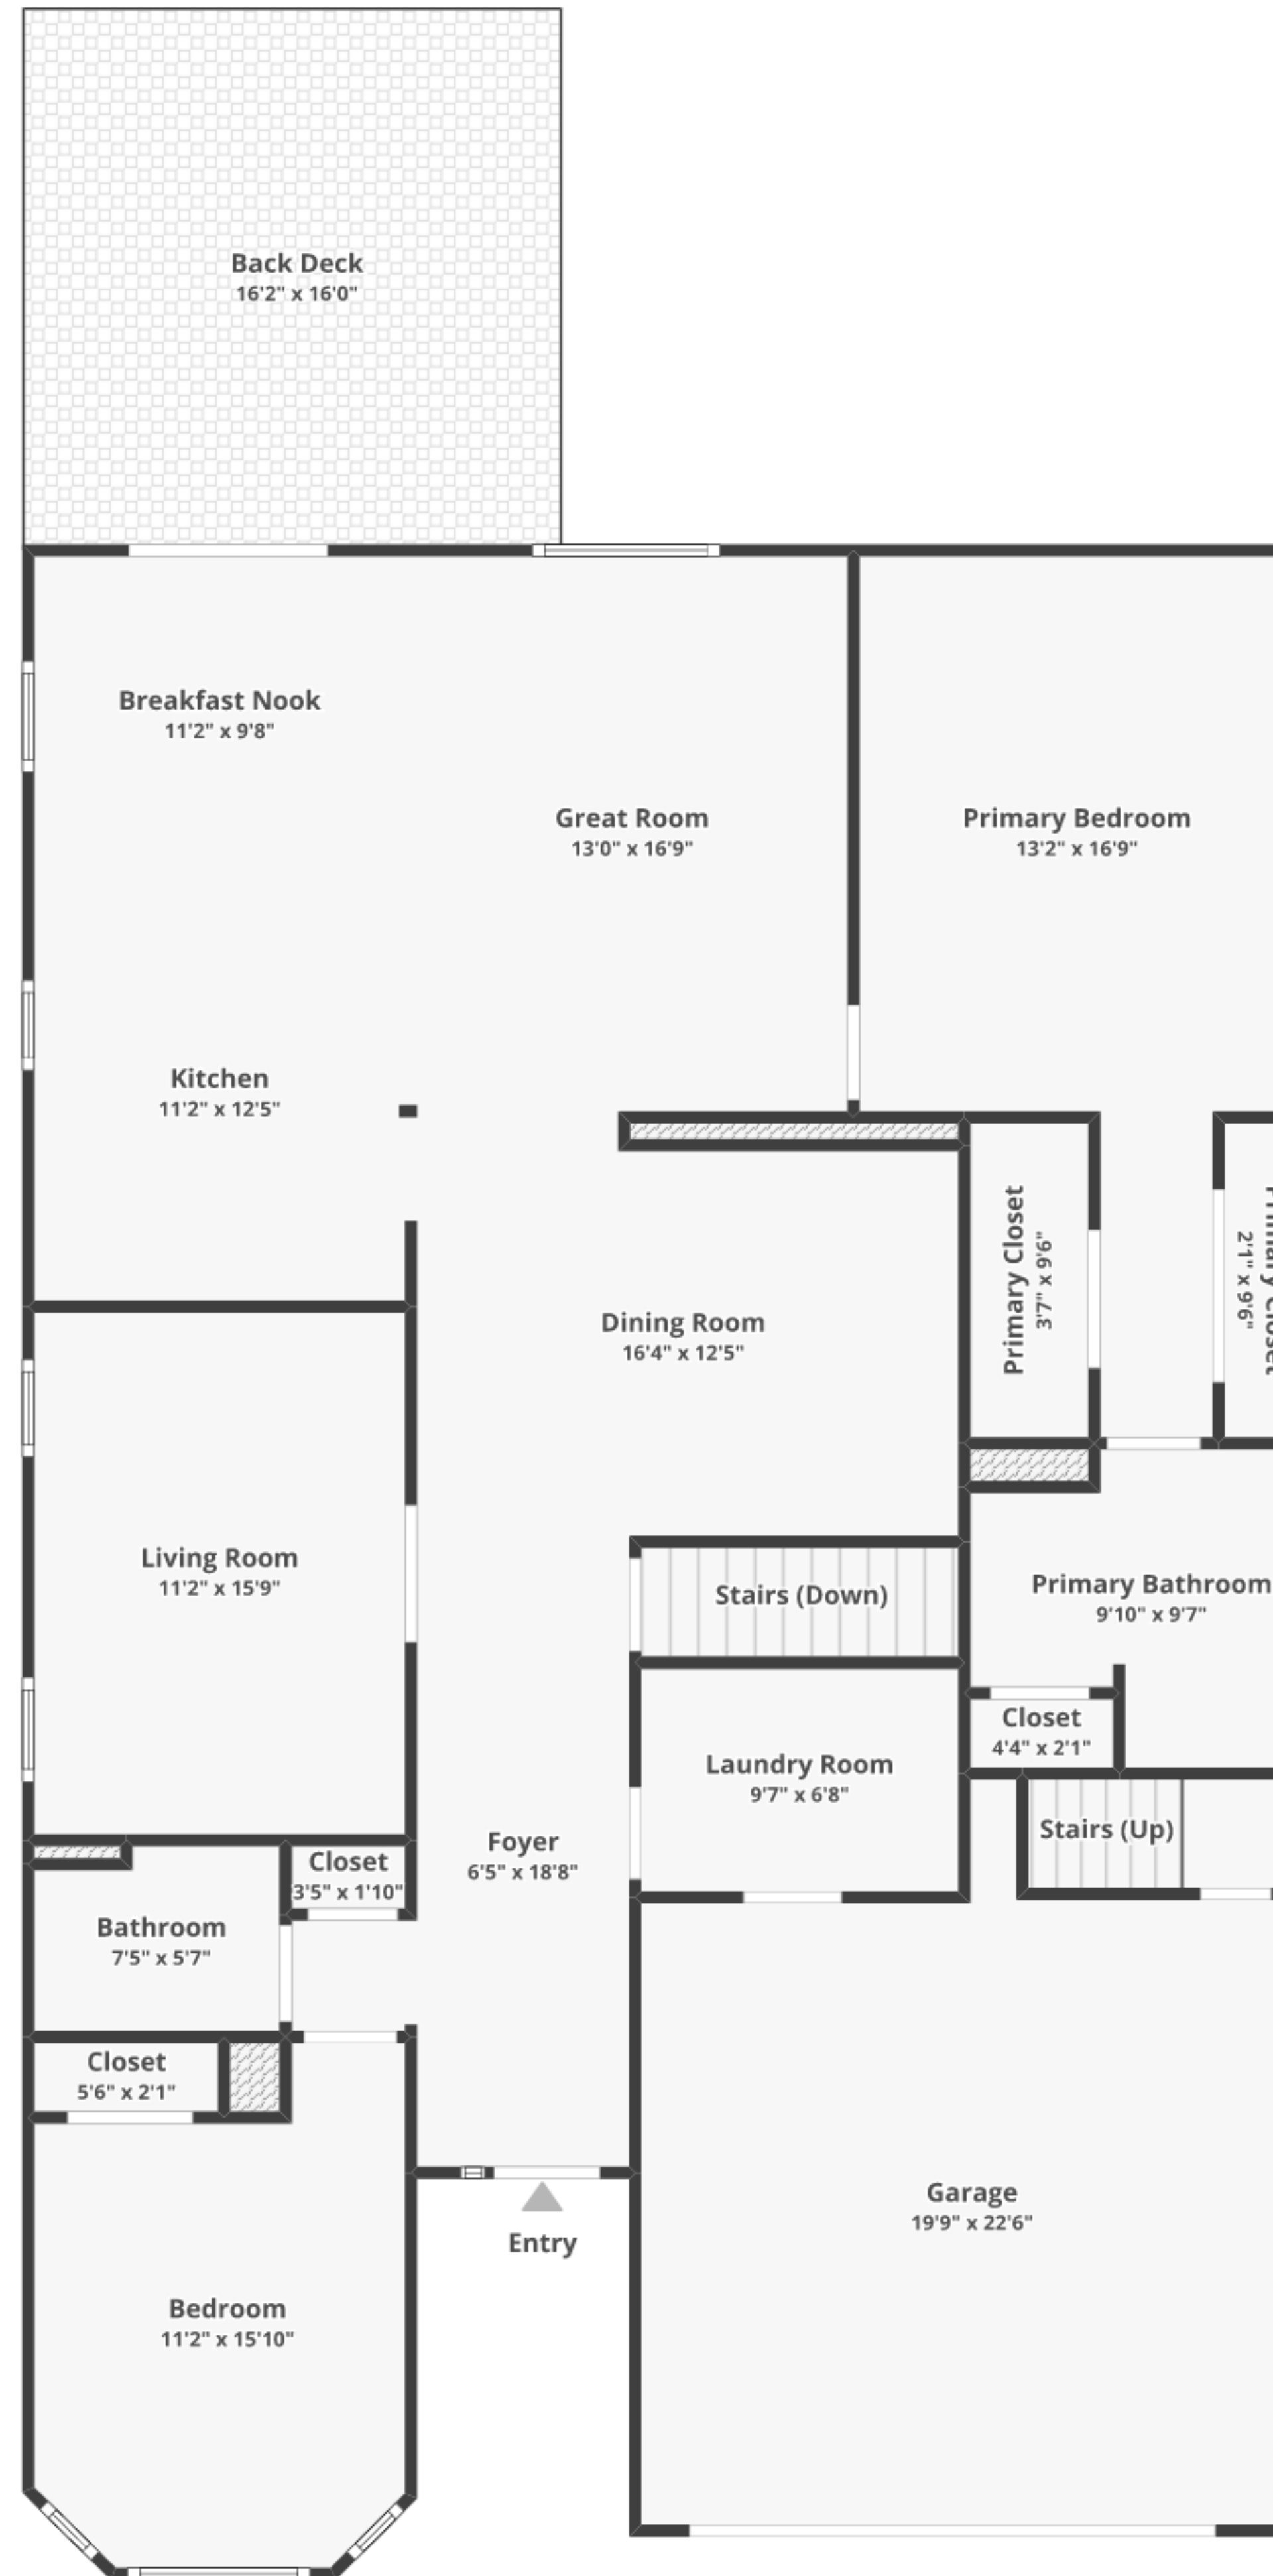

1452 Emerson Dr, Mount Joy, PA 17552

Total finished area: ~2,160.41 sq. ft.

Total unfinished area: ~1,348.61 sq. ft.

Floor 1

Finished area: ~1,692.27 sq. ft.

Unfinished area: ~11.99 sq. ft.