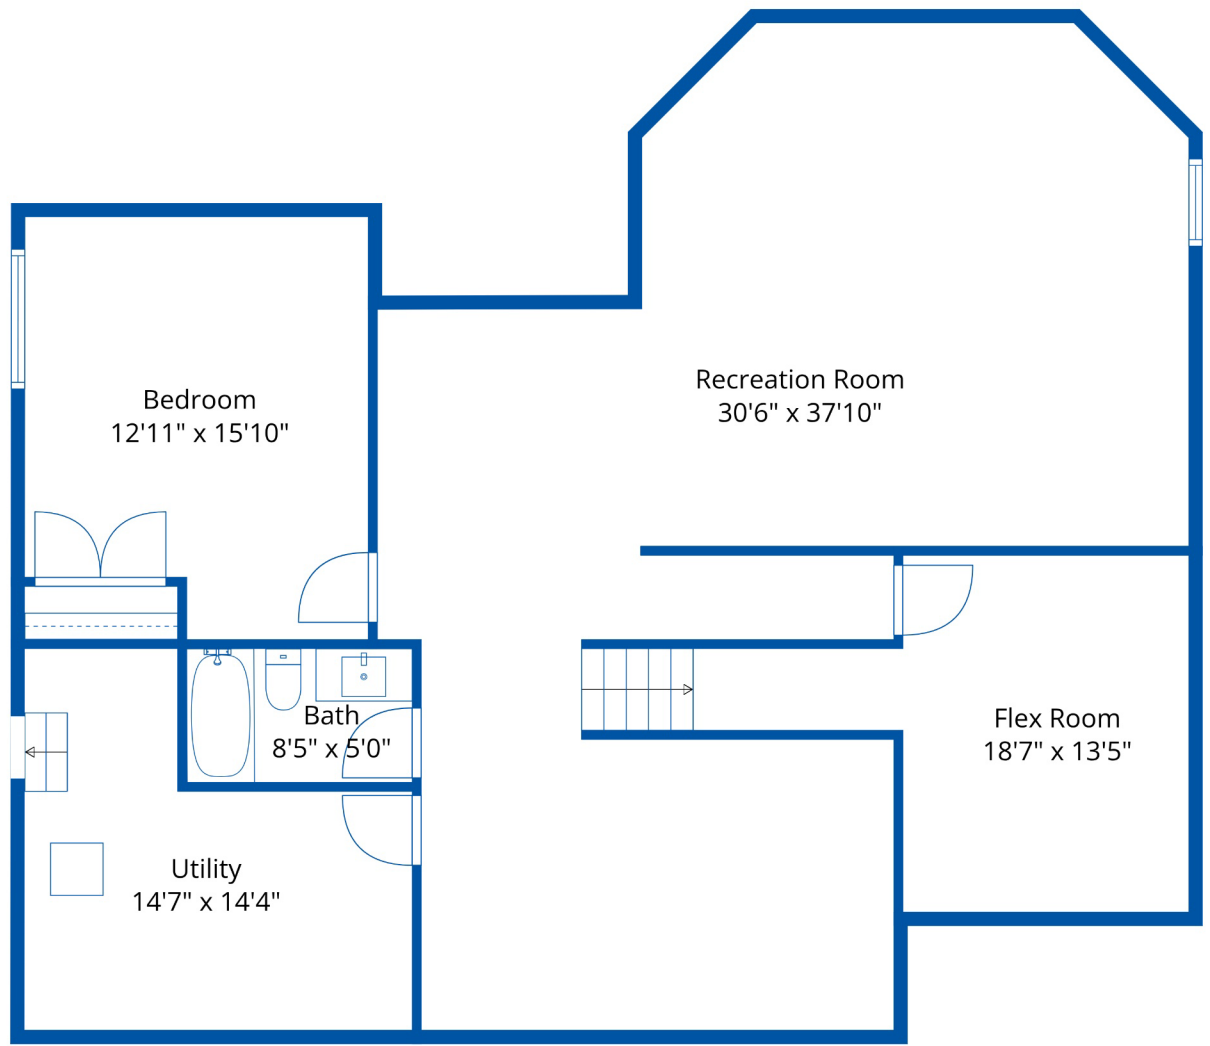

10419 McSween Rd

Tim Wight
604-217-2388
timwight@remax.net

Estimated Areas:
Below Main: 1537 sq. ft
Main Floor: 2445 sq. ft
Above Main: 1182 sq. ft
Total: 4964 Sq. Ft

GENESIS GROUP REALTY

Tim Wight

10419 McSween Rd

Tim Wight
604-217-2388
timwight@remax.net

Estimated Areas:

Below Main: 1537 sq. ft
 Main Floor: 2445 sq. ft
Above Main: 1182 sq. ft
Total: 4964 Sq. Ft

10419 McSween Rd

Tim Wight
604-217-2388
timwight@remax.net

Estimated Areas:

Below Main: 1537 sq. ft
 Main Floor: 2445 sq. ft
Above Main: 1182 sq. ft
Total: 4964 Sq. Ft

GENESIS GROUP

Tim Wight

10419 McSween Rd

Tim Wight
604-217-2388
timwight@remax.net

Main Floor

Above Main

Estimated Areas:

Below Main: 1537 sq. ft
Main Floor: 2445 sq. ft
Above Main: 1182 sq. ft
Total: 4964 Sq. Ft