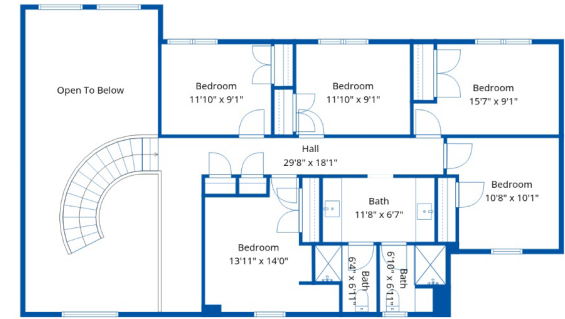

10419 McSween Rd

Tim Wight
604-217-2388
timwight@remax.net

Estimated Areas:
Below Main: 1537 sq. ft
Main Floor: 2445 sq. ft
Above Main: 1182 sq. ft
Total: 4964 Sq. Ft

GENESIS GROUP REALTY

Tim Wight

10419 McSween Rd

Tim Wight
604-217-2388
timwight@remax.net

Estimated Areas:

Below Main: 1537 sq. ft
 Main Floor: 2445 sq. ft
Above Main: 1182 sq. ft
Total: 4964 Sq. Ft

10419 McSween Rd

Tim Wight
604-217-2388
timwight@remax.net

Estimated Areas:

Below Main: 1537 sq. ft
 Main Floor: 2445 sq. ft
Above Main: 1182 sq. ft
Total: 4964 Sq. Ft

GENESIS GROUP

Tim Wight

10419 McSween Rd

Tim Wight
604-217-2388
timwight@remax.net

Main Floor

Above Main

Estimated Areas:

Below Main: 1537 sq. ft
Main Floor: 2445 sq. ft
Above Main: 1182 sq. ft
Total: 4964 Sq. Ft