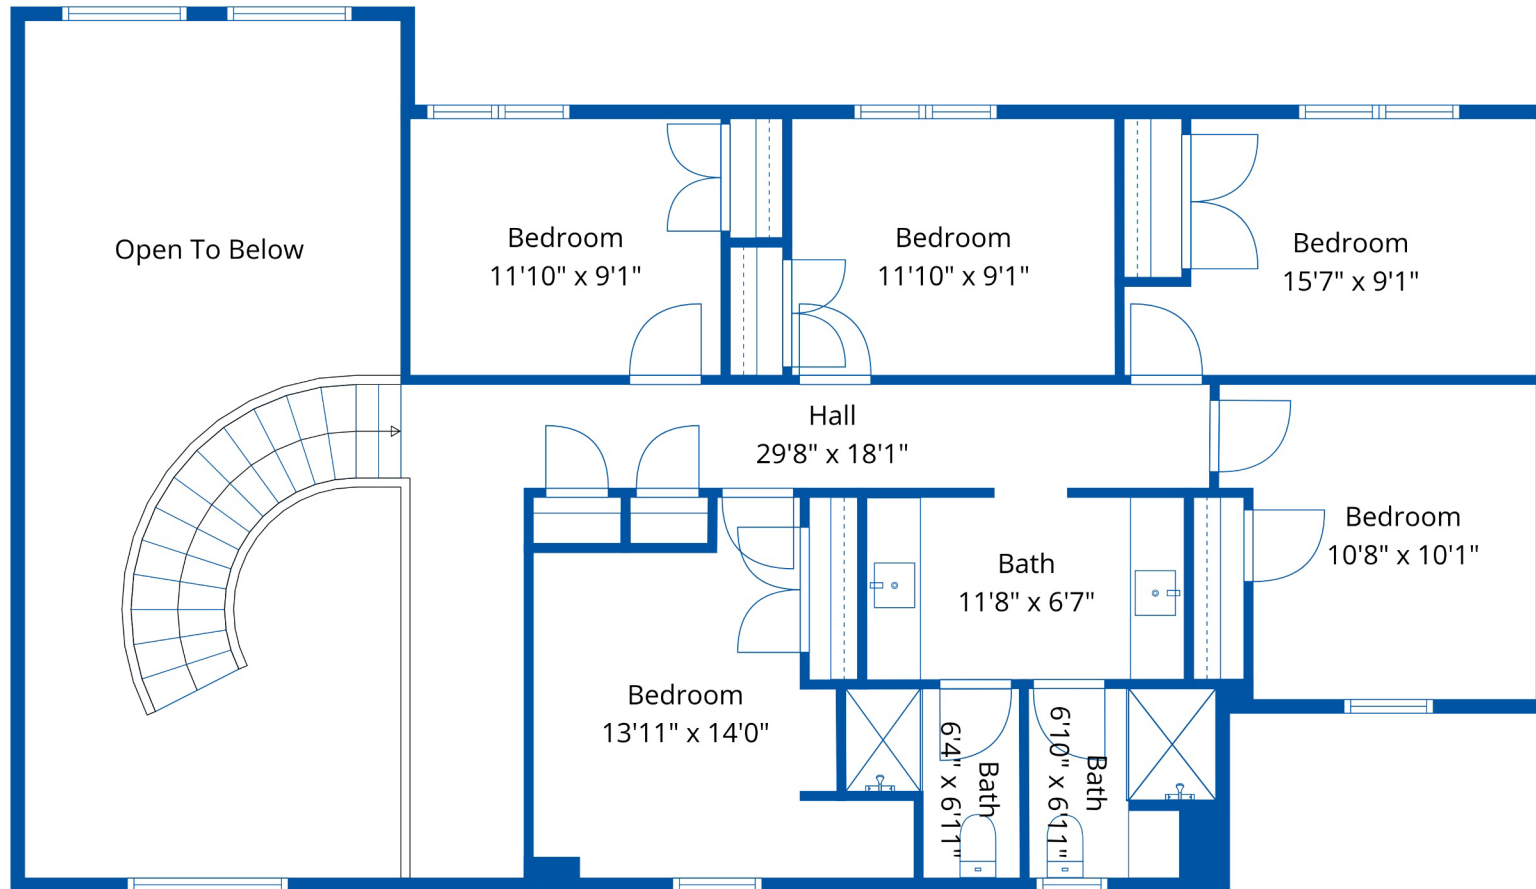

10419 McSween Rd

Tim Wight
604-217-2388
timwight@remax.net

Estimated Areas:
Below Main: 1537 sq. ft
Main Floor: 2445 sq. ft
Above Main: 1182 sq. ft
Total: 4964 Sq. Ft

GENESIS GROUP REALTY

Tim Wight

10419 McSween Rd

Tim Wight
604-217-2388
timwight@remax.net

Estimated Areas:

Below Main: 1537 sq. ft
 Main Floor: 2445 sq. ft
Above Main: 1182 sq. ft
Total: 4964 Sq. Ft

10419 McSween Rd

Tim Wight
604-217-2388
timwight@remax.net

Estimated Areas:

Below Main: 1537 sq. ft
 Main Floor: 2445 sq. ft
Above Main: 1182 sq. ft
Total: 4964 Sq. Ft

GENESIS GROUP

Tim Wight

10419 McSween Rd

Tim Wight
604-217-2388
timwight@remax.net

Main Floor

Above Main

Estimated Areas:

Below Main: 1537 sq. ft
Main Floor: 2445 sq. ft
Above Main: 1182 sq. ft
Total: 4964 Sq. Ft