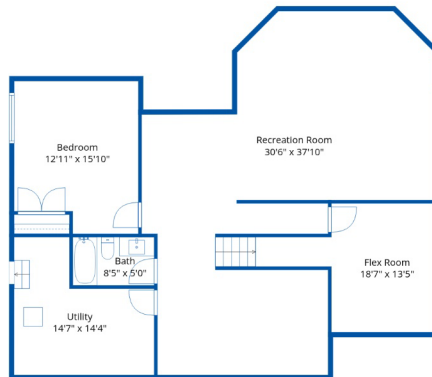

10419 McSween Rd

Tim Wight
604-217-2388
timwight@remax.net

Estimated Areas:
Below Main: 1537 sq. ft
Main Floor: 2445 sq. ft
Above Main: 1182 sq. ft
Total: 4964 Sq. Ft

GENESIS GROUP REALTY

Tim Wight

10419 McSween Rd

Tim Wight
604-217-2388
timwight@remax.net

Estimated Areas:

Below Main: 1537 sq. ft
 Main Floor: 2445 sq. ft
Above Main: 1182 sq. ft
Total: 4964 Sq. Ft

10419 McSween Rd

Tim Wight
604-217-2388
timwight@remax.net

Estimated Areas:

Below Main: 1537 sq. ft
 Main Floor: 2445 sq. ft
Above Main: 1182 sq. ft
Total: 4964 Sq. Ft

GENESIS GROUP

Tim Wight

10419 McSween Rd

Tim Wight
604-217-2388
timwight@remax.net

Main Floor

Above Main

Estimated Areas:

Below Main: 1537 sq. ft
Main Floor: 2445 sq. ft
Above Main: 1182 sq. ft
Total: 4964 Sq. Ft