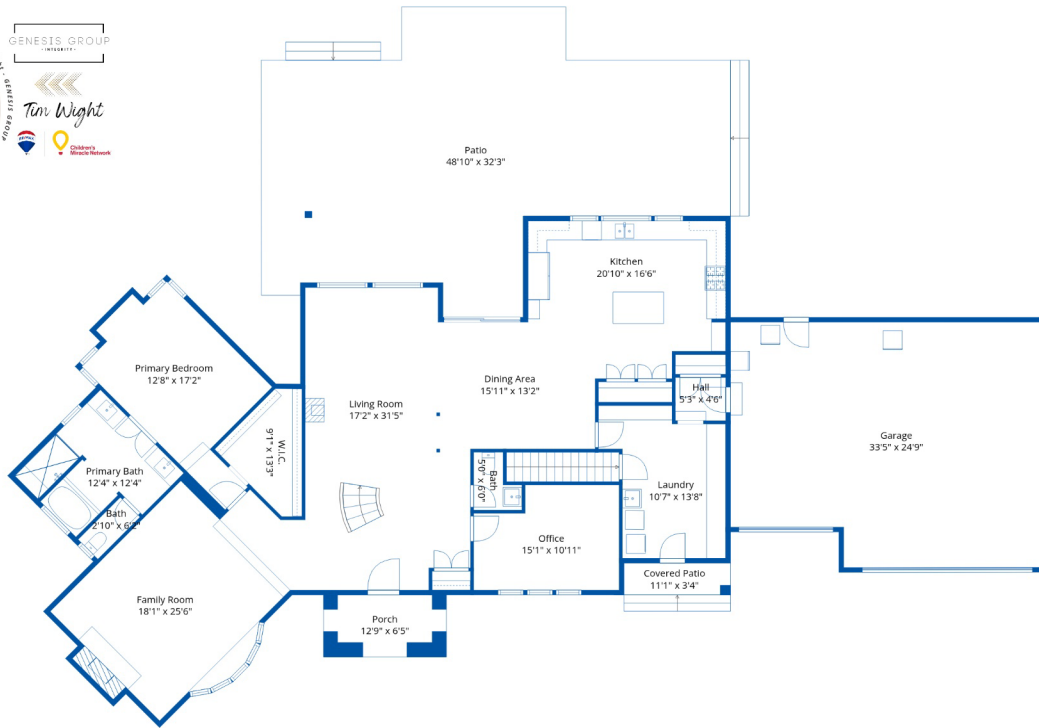

10419 McSween Rd

Tim Wight
604-217-2388
timwight@remax.net

Estimated Areas:
Below Main: 1537 sq. ft
Main Floor: 2445 sq. ft
Above Main: 1182 sq. ft
Total: 4964 Sq. Ft

GENESIS GROUP REALTY

Tim Wight

10419 McSween Rd

Tim Wight
604-217-2388
timwight@remax.net

Estimated Areas:

Below Main: 1537 sq. ft
 Main Floor: 2445 sq. ft
Above Main: 1182 sq. ft
Total: 4964 Sq. Ft

10419 McSween Rd

Tim Wight
604-217-2388
timwight@remax.net

Estimated Areas:

Below Main: 1537 sq. ft
 Main Floor: 2445 sq. ft
Above Main: 1182 sq. ft
Total: 4964 Sq. Ft

GENESIS GROUP

Tim Wight

10419 McSween Rd

Tim Wight
604-217-2388
timwight@remax.net

Main Floor

Above Main

Estimated Areas:

Below Main: 1537 sq. ft
Main Floor: 2445 sq. ft
Above Main: 1182 sq. ft
Total: 4964 Sq. Ft