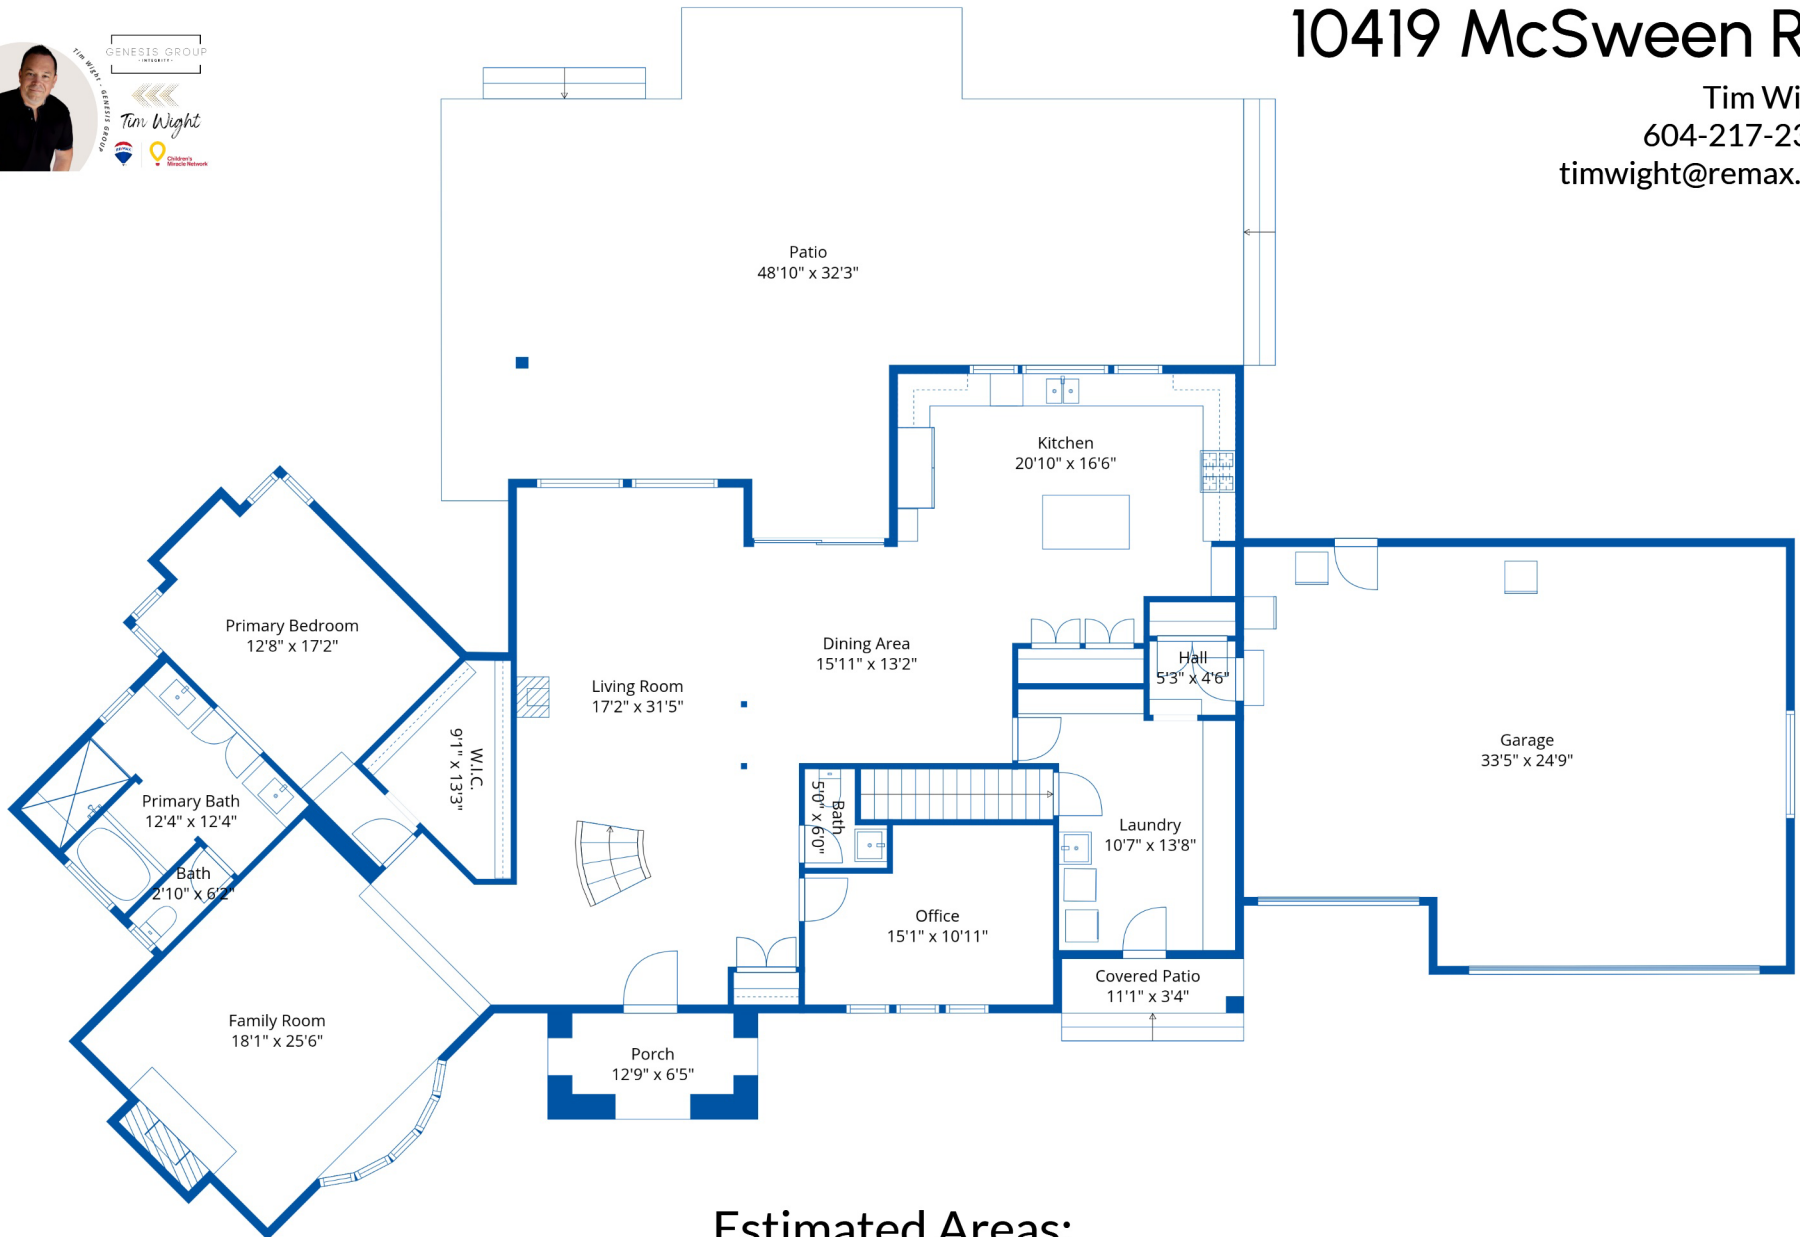

10419 McSween Rd

Tim Wight
604-217-2388
timwight@remax.net

Estimated Areas:
Below Main: 1537 sq. ft
Main Floor: 2445 sq. ft
Above Main: 1182 sq. ft
Total: 4964 Sq. Ft

GENESIS GROUP REALTY

Tim Wight

10419 McSween Rd

Tim Wight
604-217-2388
timwight@remax.net

Estimated Areas:

Below Main: 1537 sq. ft
 Main Floor: 2445 sq. ft
Above Main: 1182 sq. ft
Total: 4964 Sq. Ft

10419 McSween Rd

Tim Wight
604-217-2388
timwight@remax.net

Estimated Areas:

Below Main: 1537 sq. ft
 Main Floor: 2445 sq. ft
Above Main: 1182 sq. ft
Total: 4964 Sq. Ft

GENESIS GROUP

Tim Wight

10419 McSween Rd

Tim Wight
604-217-2388
timwight@remax.net

Main Floor

Above Main

Estimated Areas:

Below Main: 1537 sq. ft
Main Floor: 2445 sq. ft
Above Main: 1182 sq. ft
Total: 4964 Sq. Ft