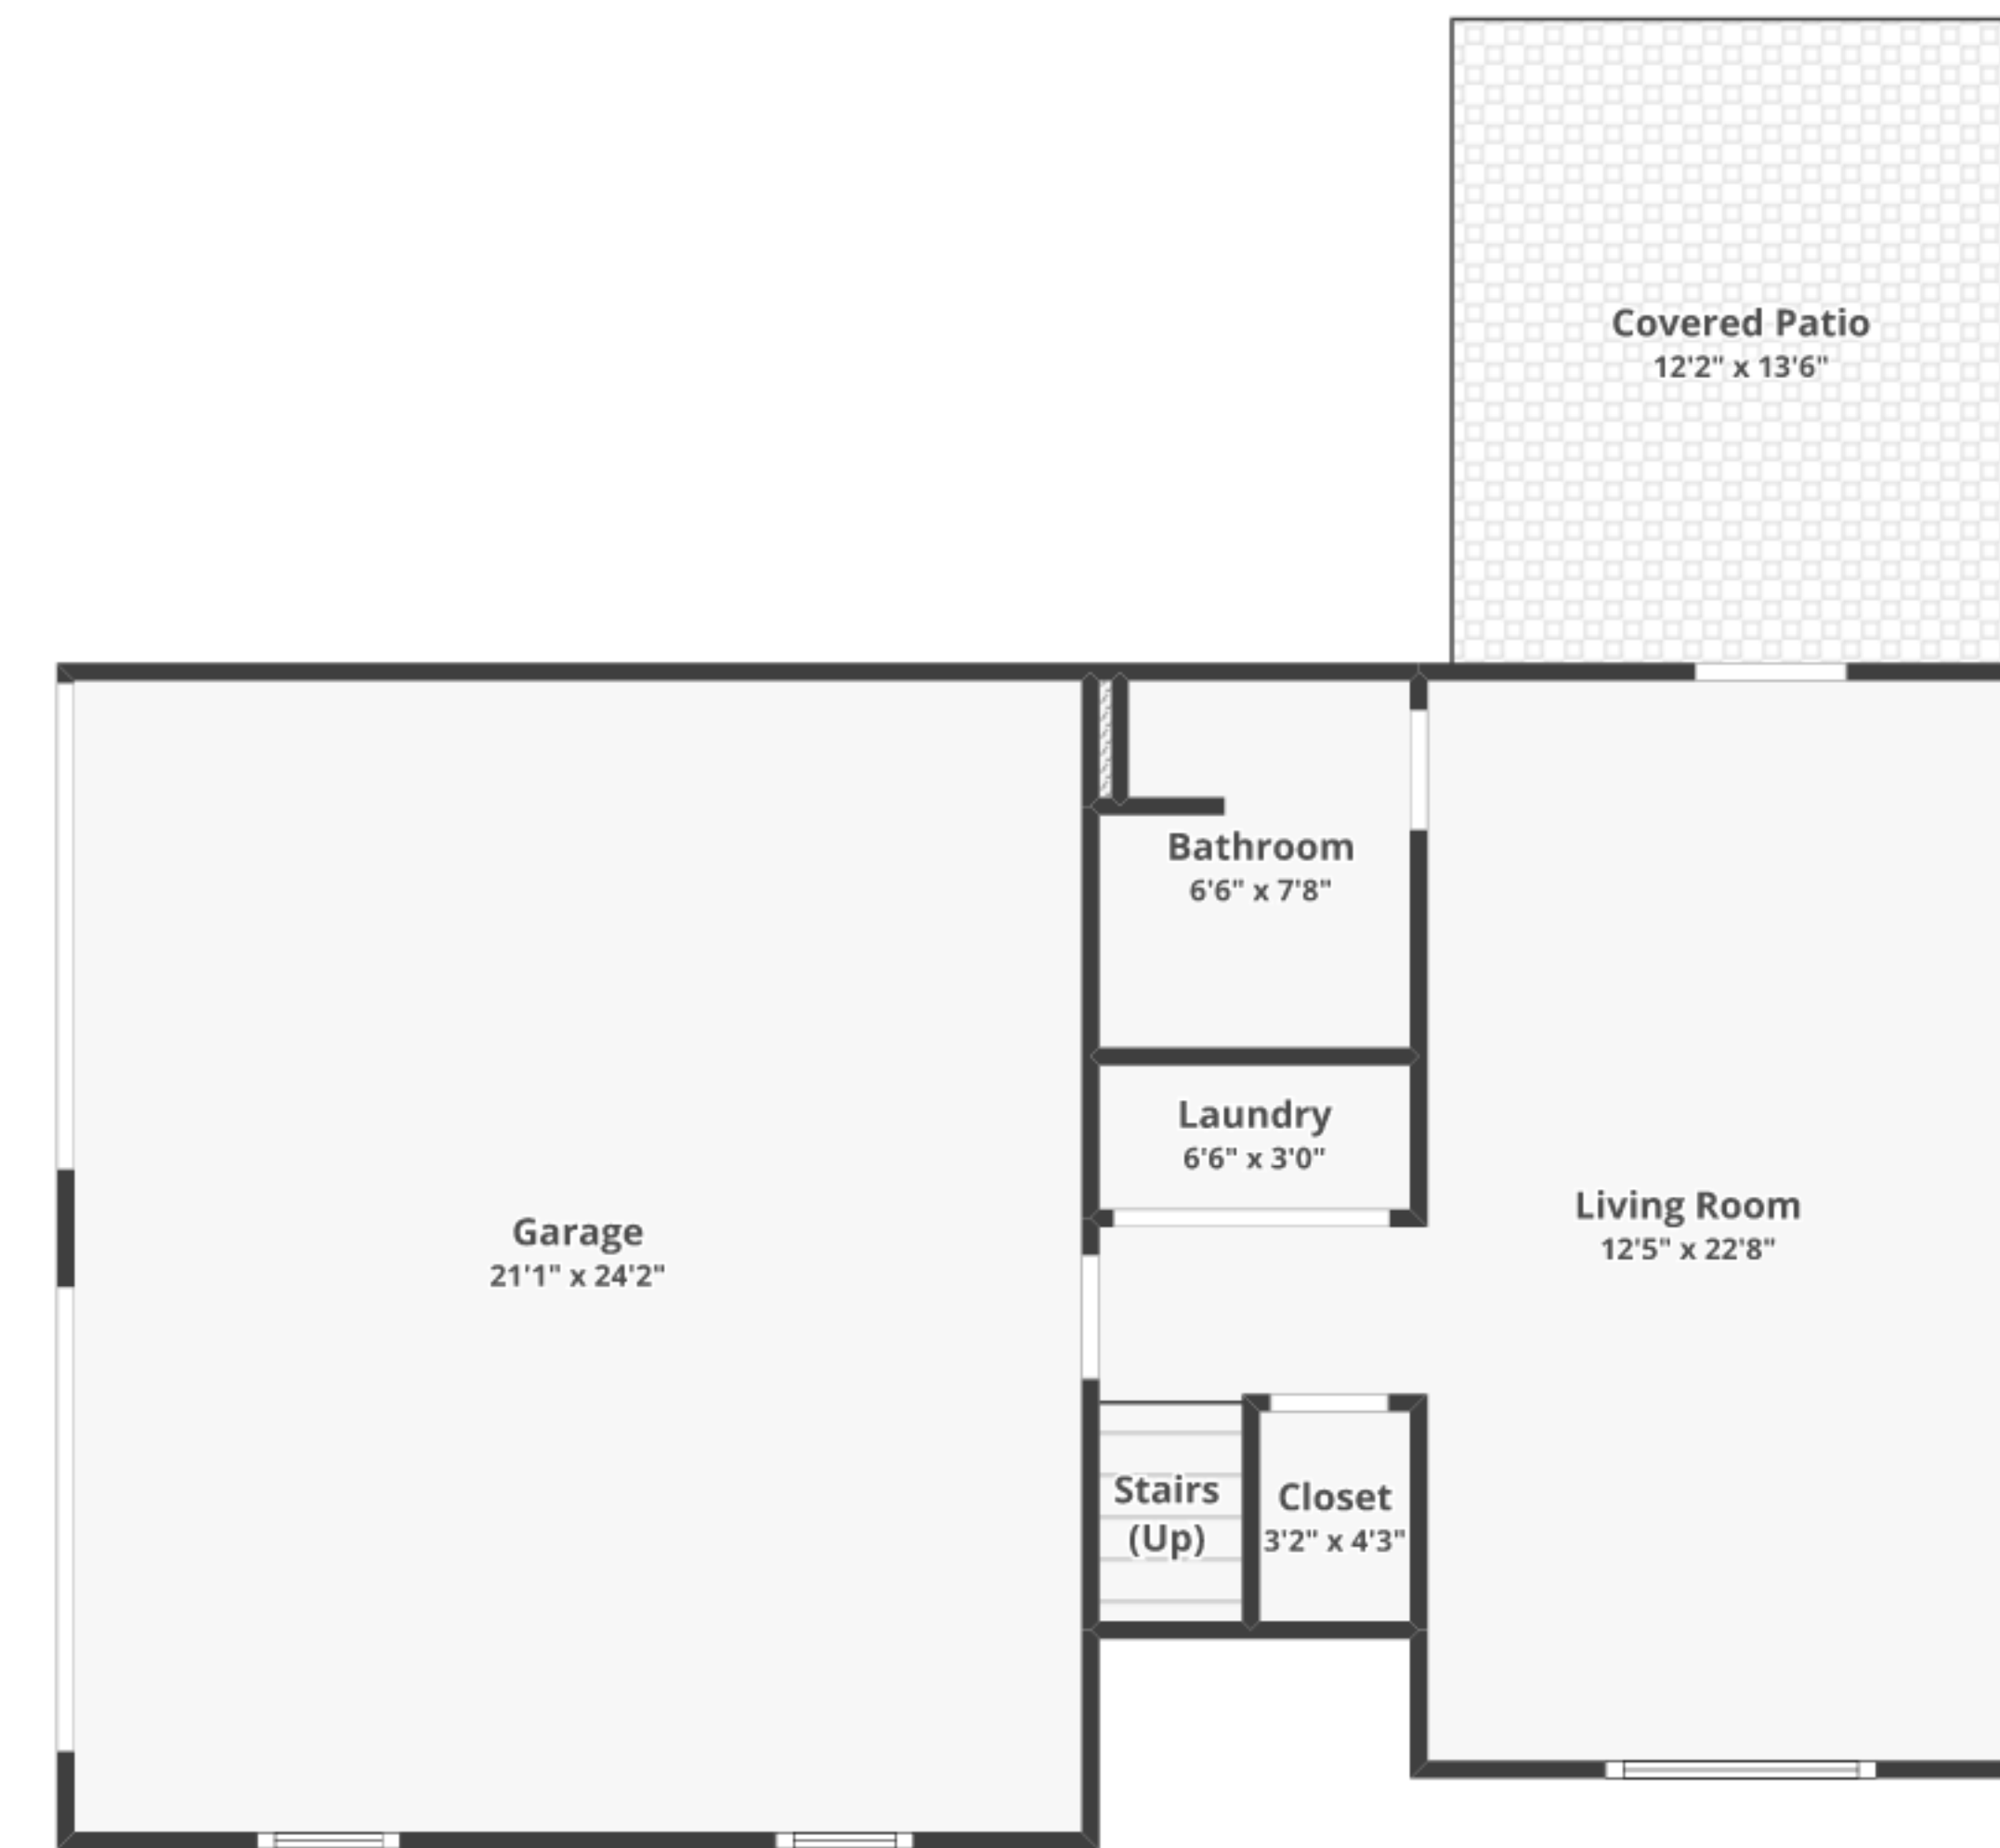

302 Grant Rd, Reinholds, PA 17569

Total finished area: ~1,351.09 sq. ft.

Total unfinished area: ~ 2.39 sq. ft.

FLOOR 1

Finished area: ~963.58 sq. ft.

Unfinished area: ~1.79 sq. ft.

LOWER LEVEL