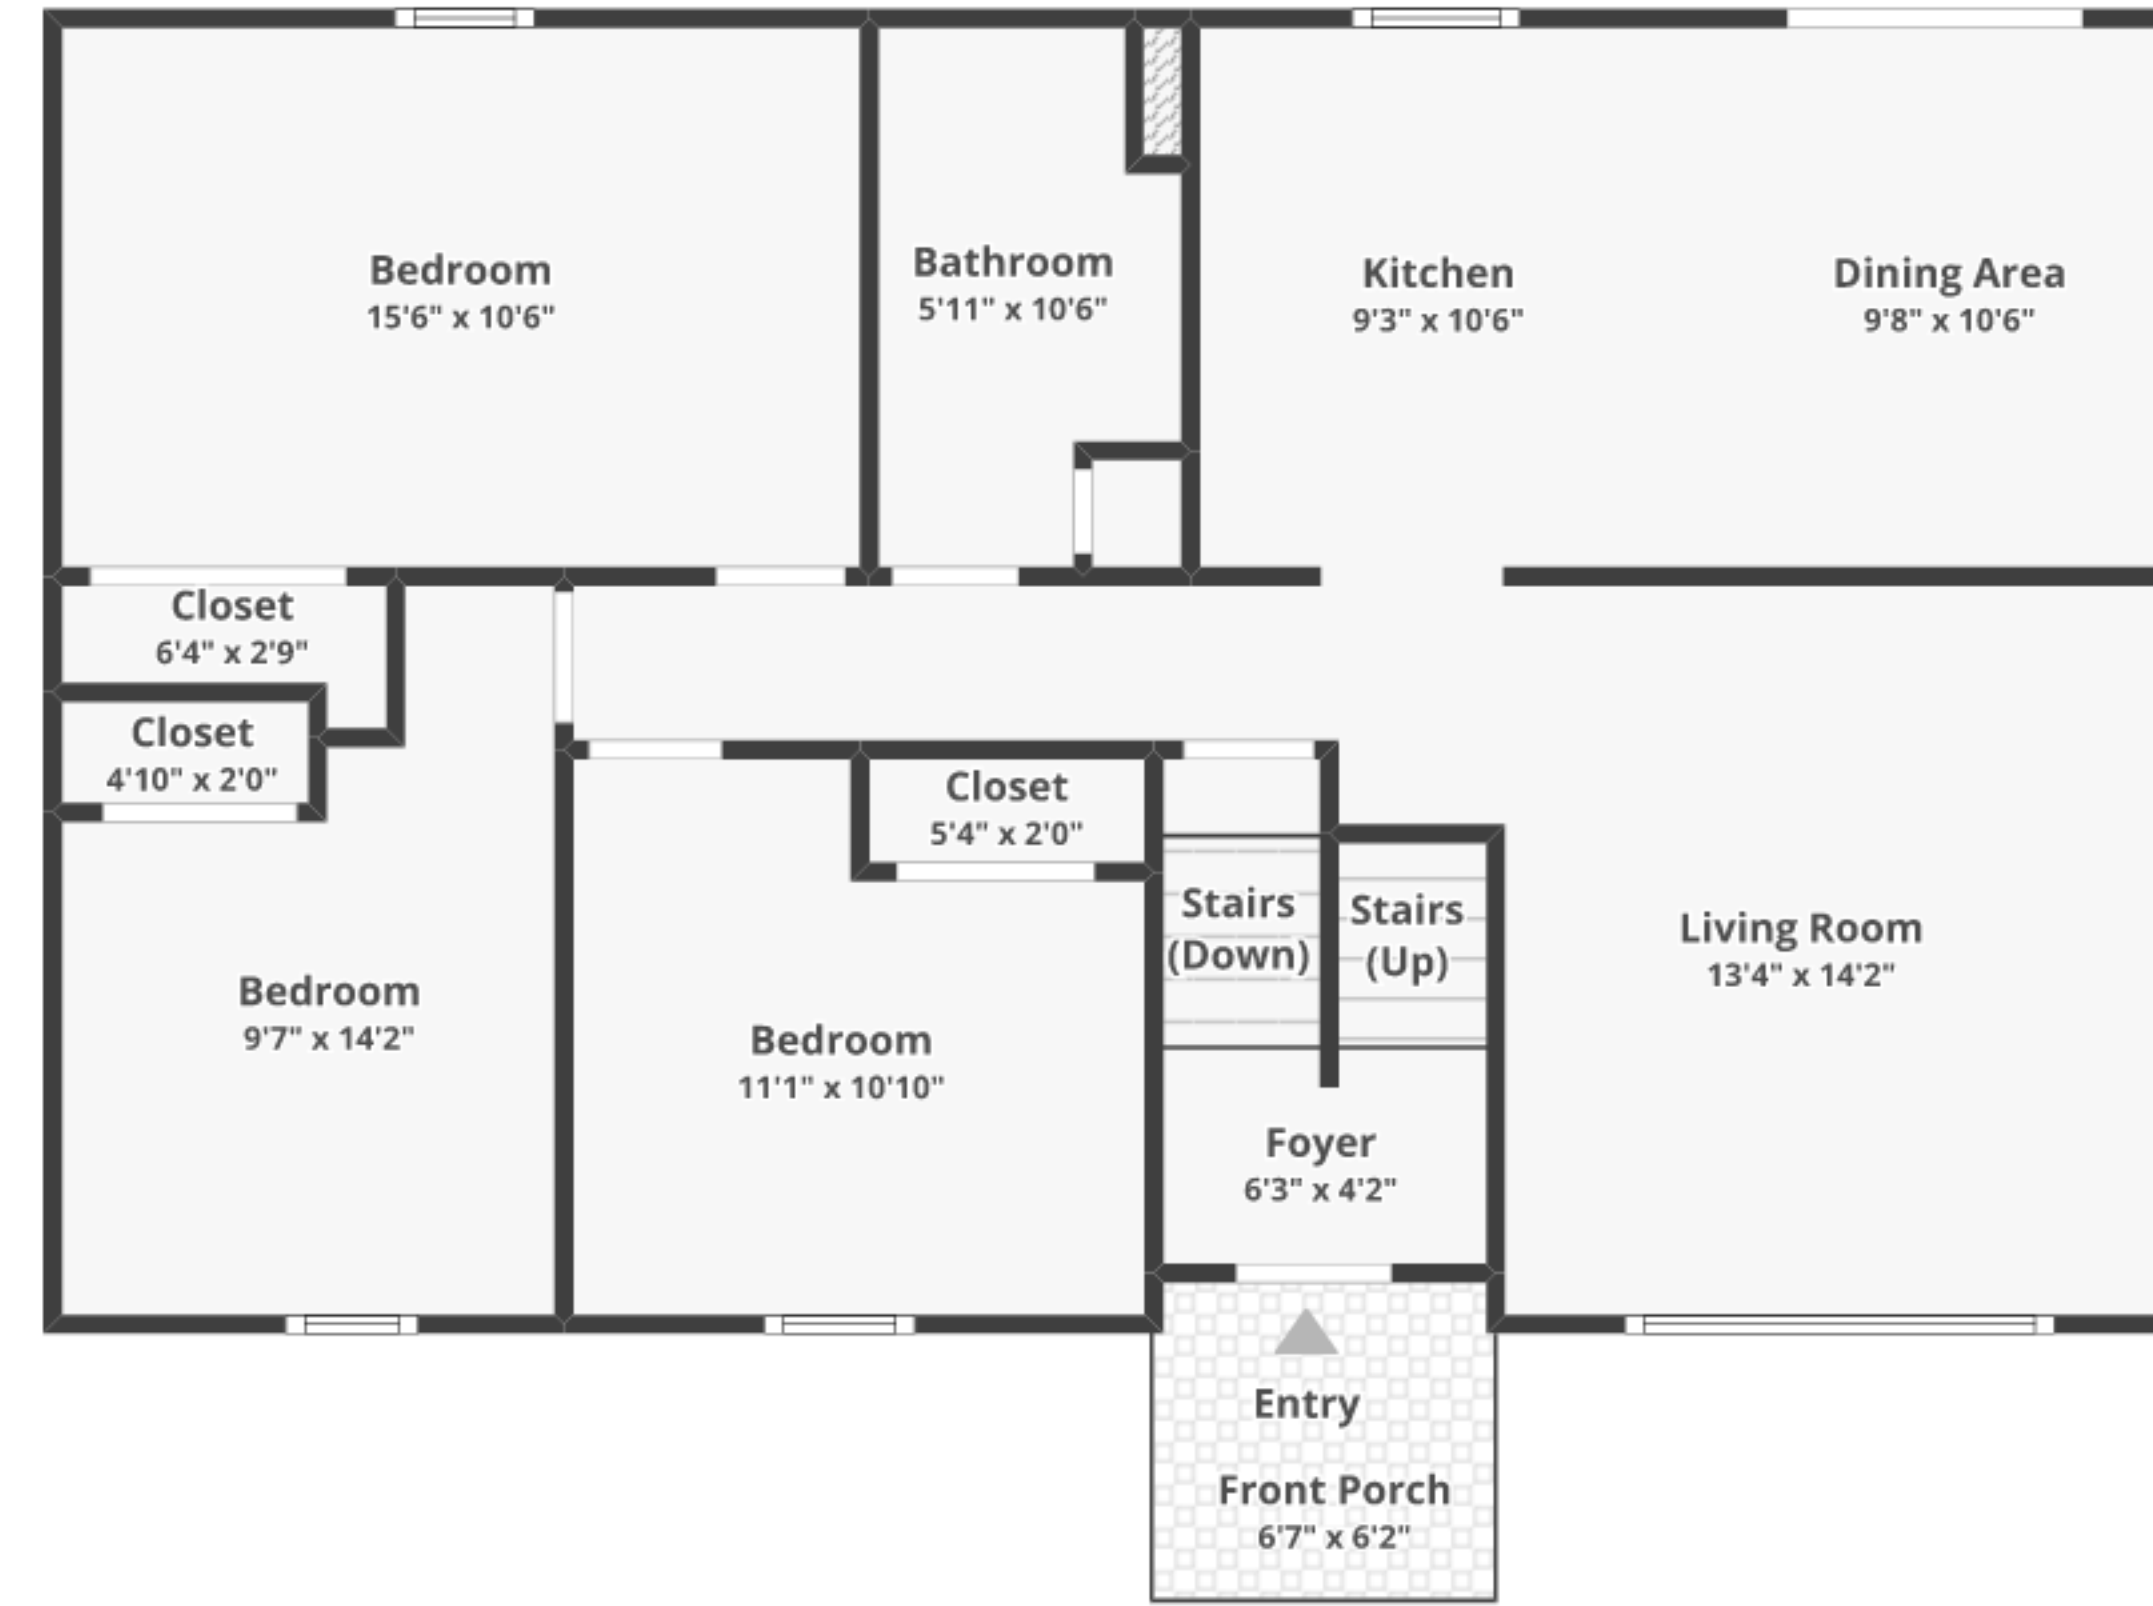

302 Grant Rd, Reinholds, PA 17569

Total finished area: ~1,351.09 sq. ft.

Total unfinished area: ~ 2.39 sq. ft.

FLOOR 1

Finished area: ~963.58 sq. ft.

Unfinished area: ~1.79 sq. ft.

LOWER LEVEL