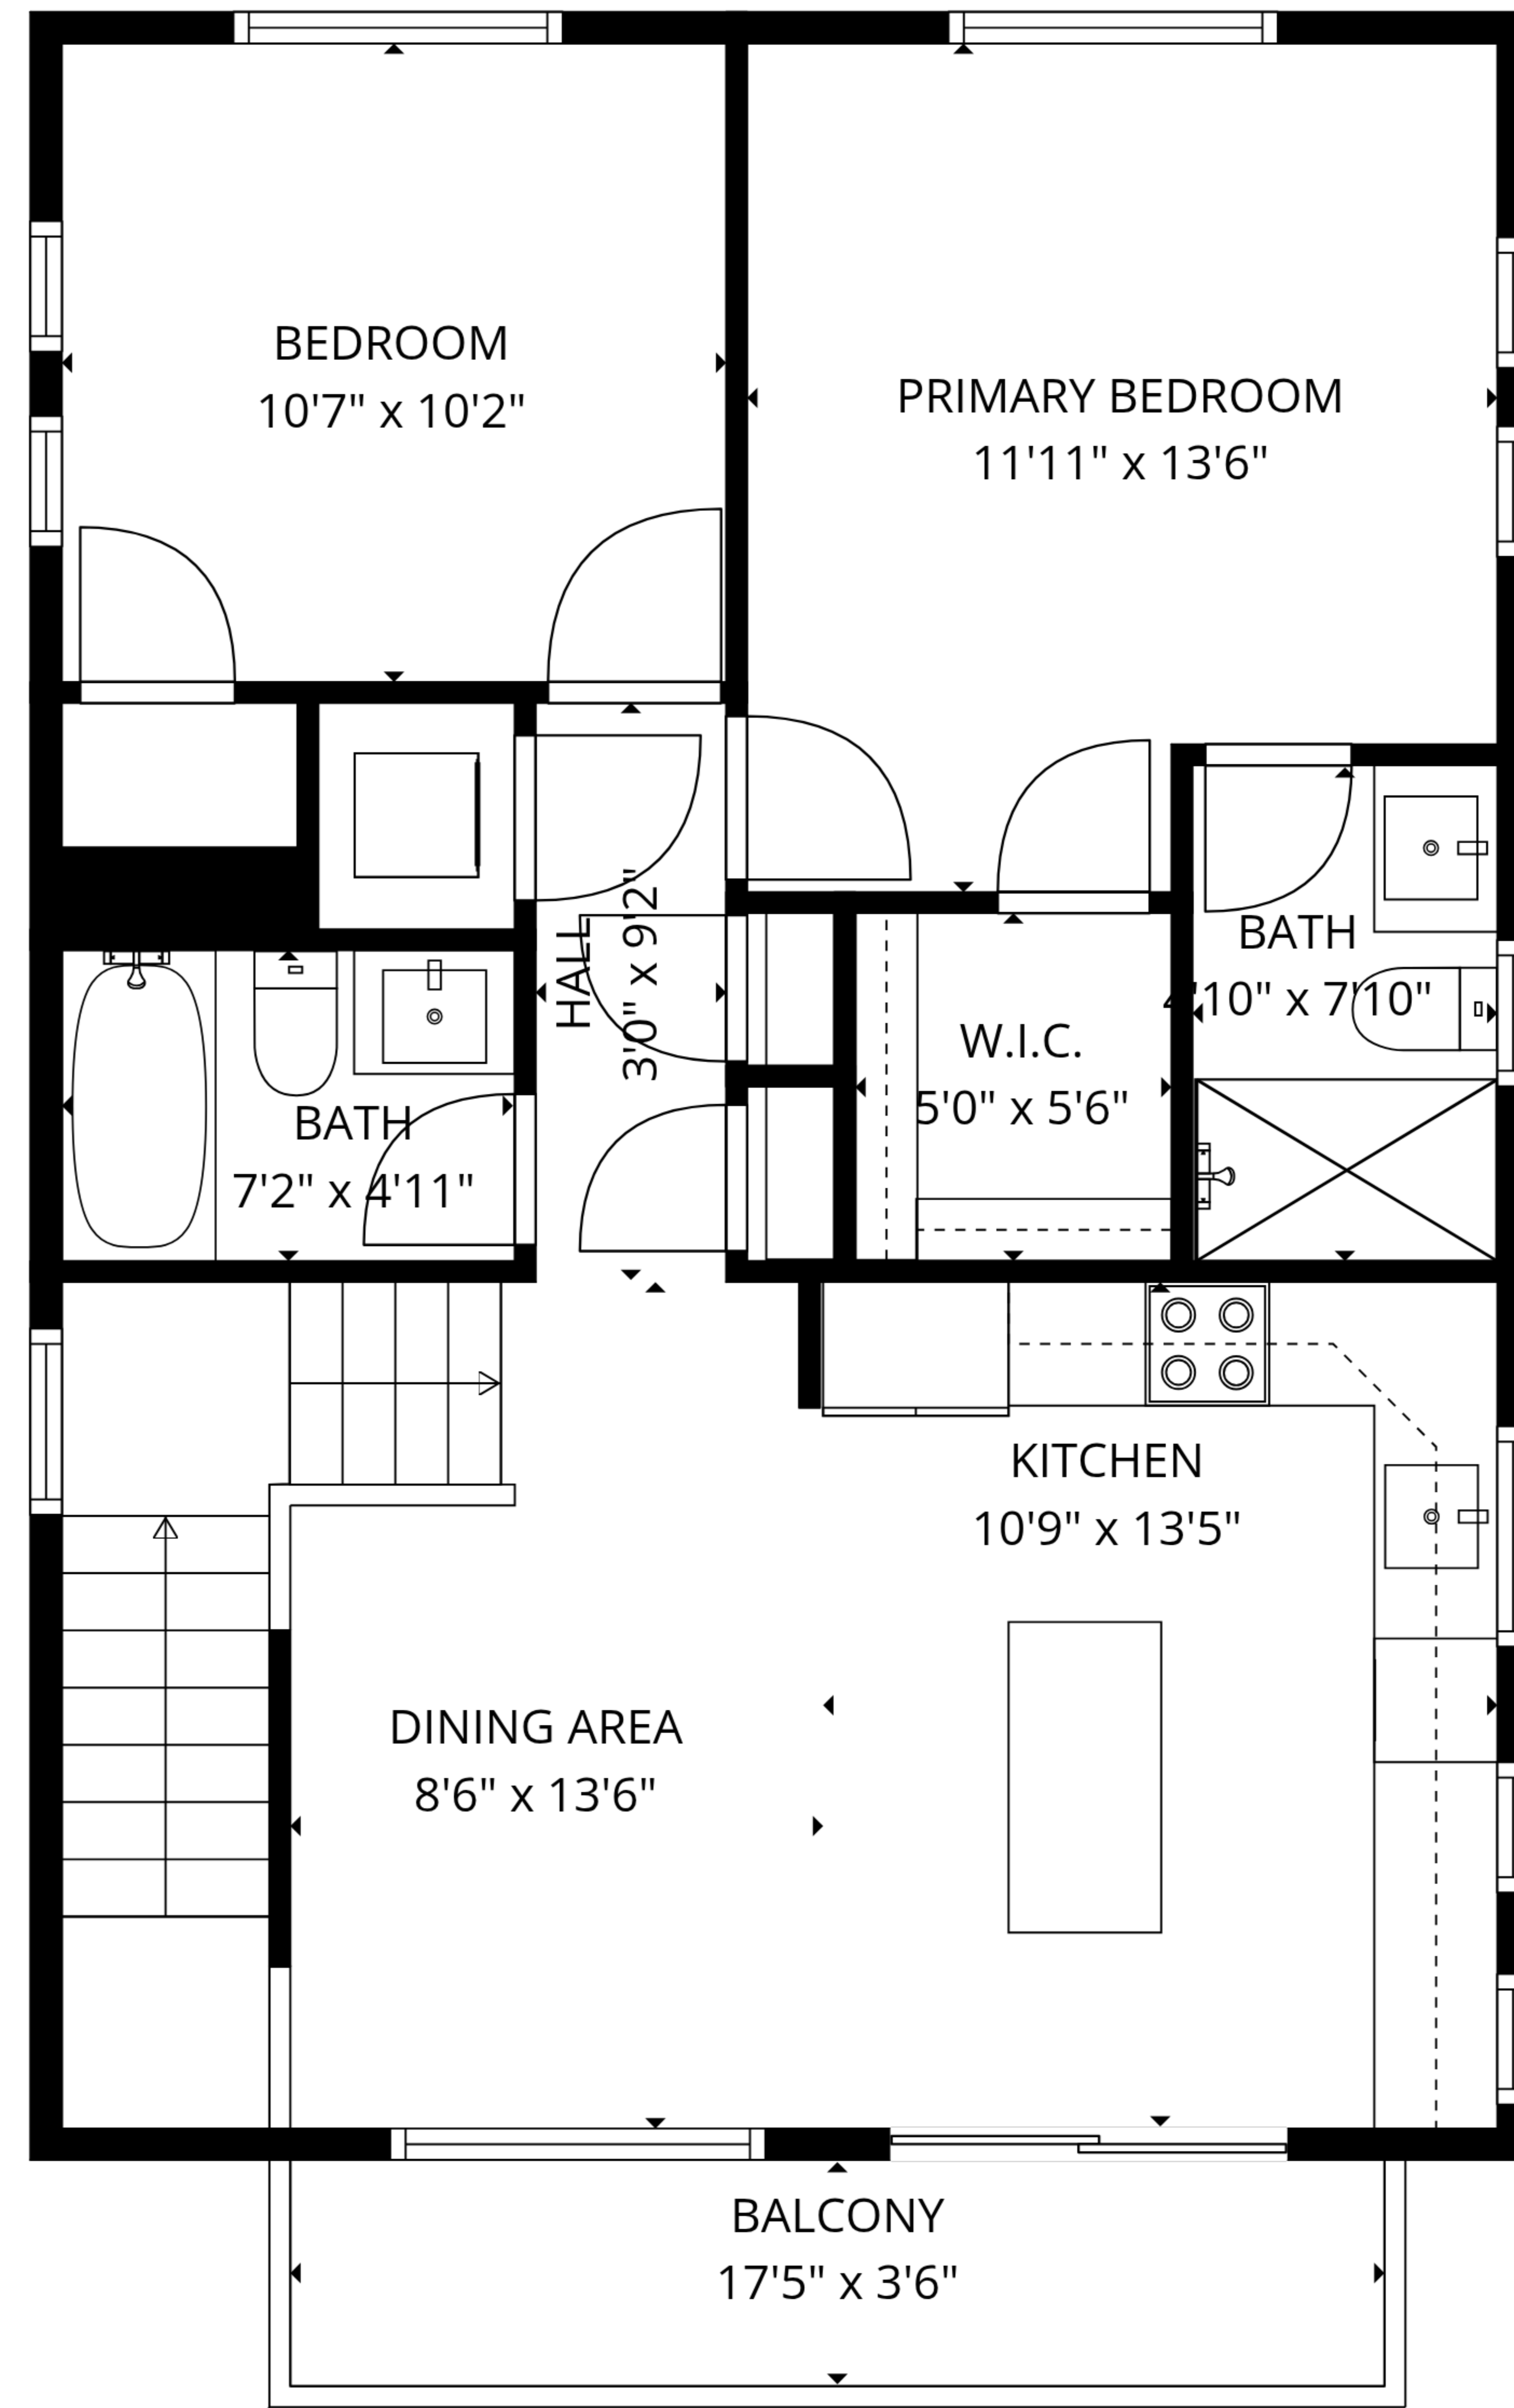

**TOTAL: 995 sq. ft**

1st floor: 236 sq. ft, 2nd floor: 759 sq. ft

EXCLUDED AREAS: GARAGE: 439 sq. ft, UTILITY: 26 sq. ft, PORCH: 63 sq. ft,  
BALCONY: 63 sq. ft, WALLS: 130 sq. ft

SIZES AND DIMENSIONS ARE APPROXIMATE, ACTUAL MAY VARY.

1st floor

2nd floor

**TOTAL: 995 sq. ft**

1st floor: 236 sq. ft, 2nd floor: 759 sq. ft

EXCLUDED AREAS: GARAGE: 439 sq. ft, UTILITY: 26 sq. ft, PORCH: 63 sq. ft,

BALCONY: 63 sq. ft, WALLS: 130 sq. ft

SIZES AND DIMENSIONS ARE APPROXIMATE, ACTUAL MAY VARY.