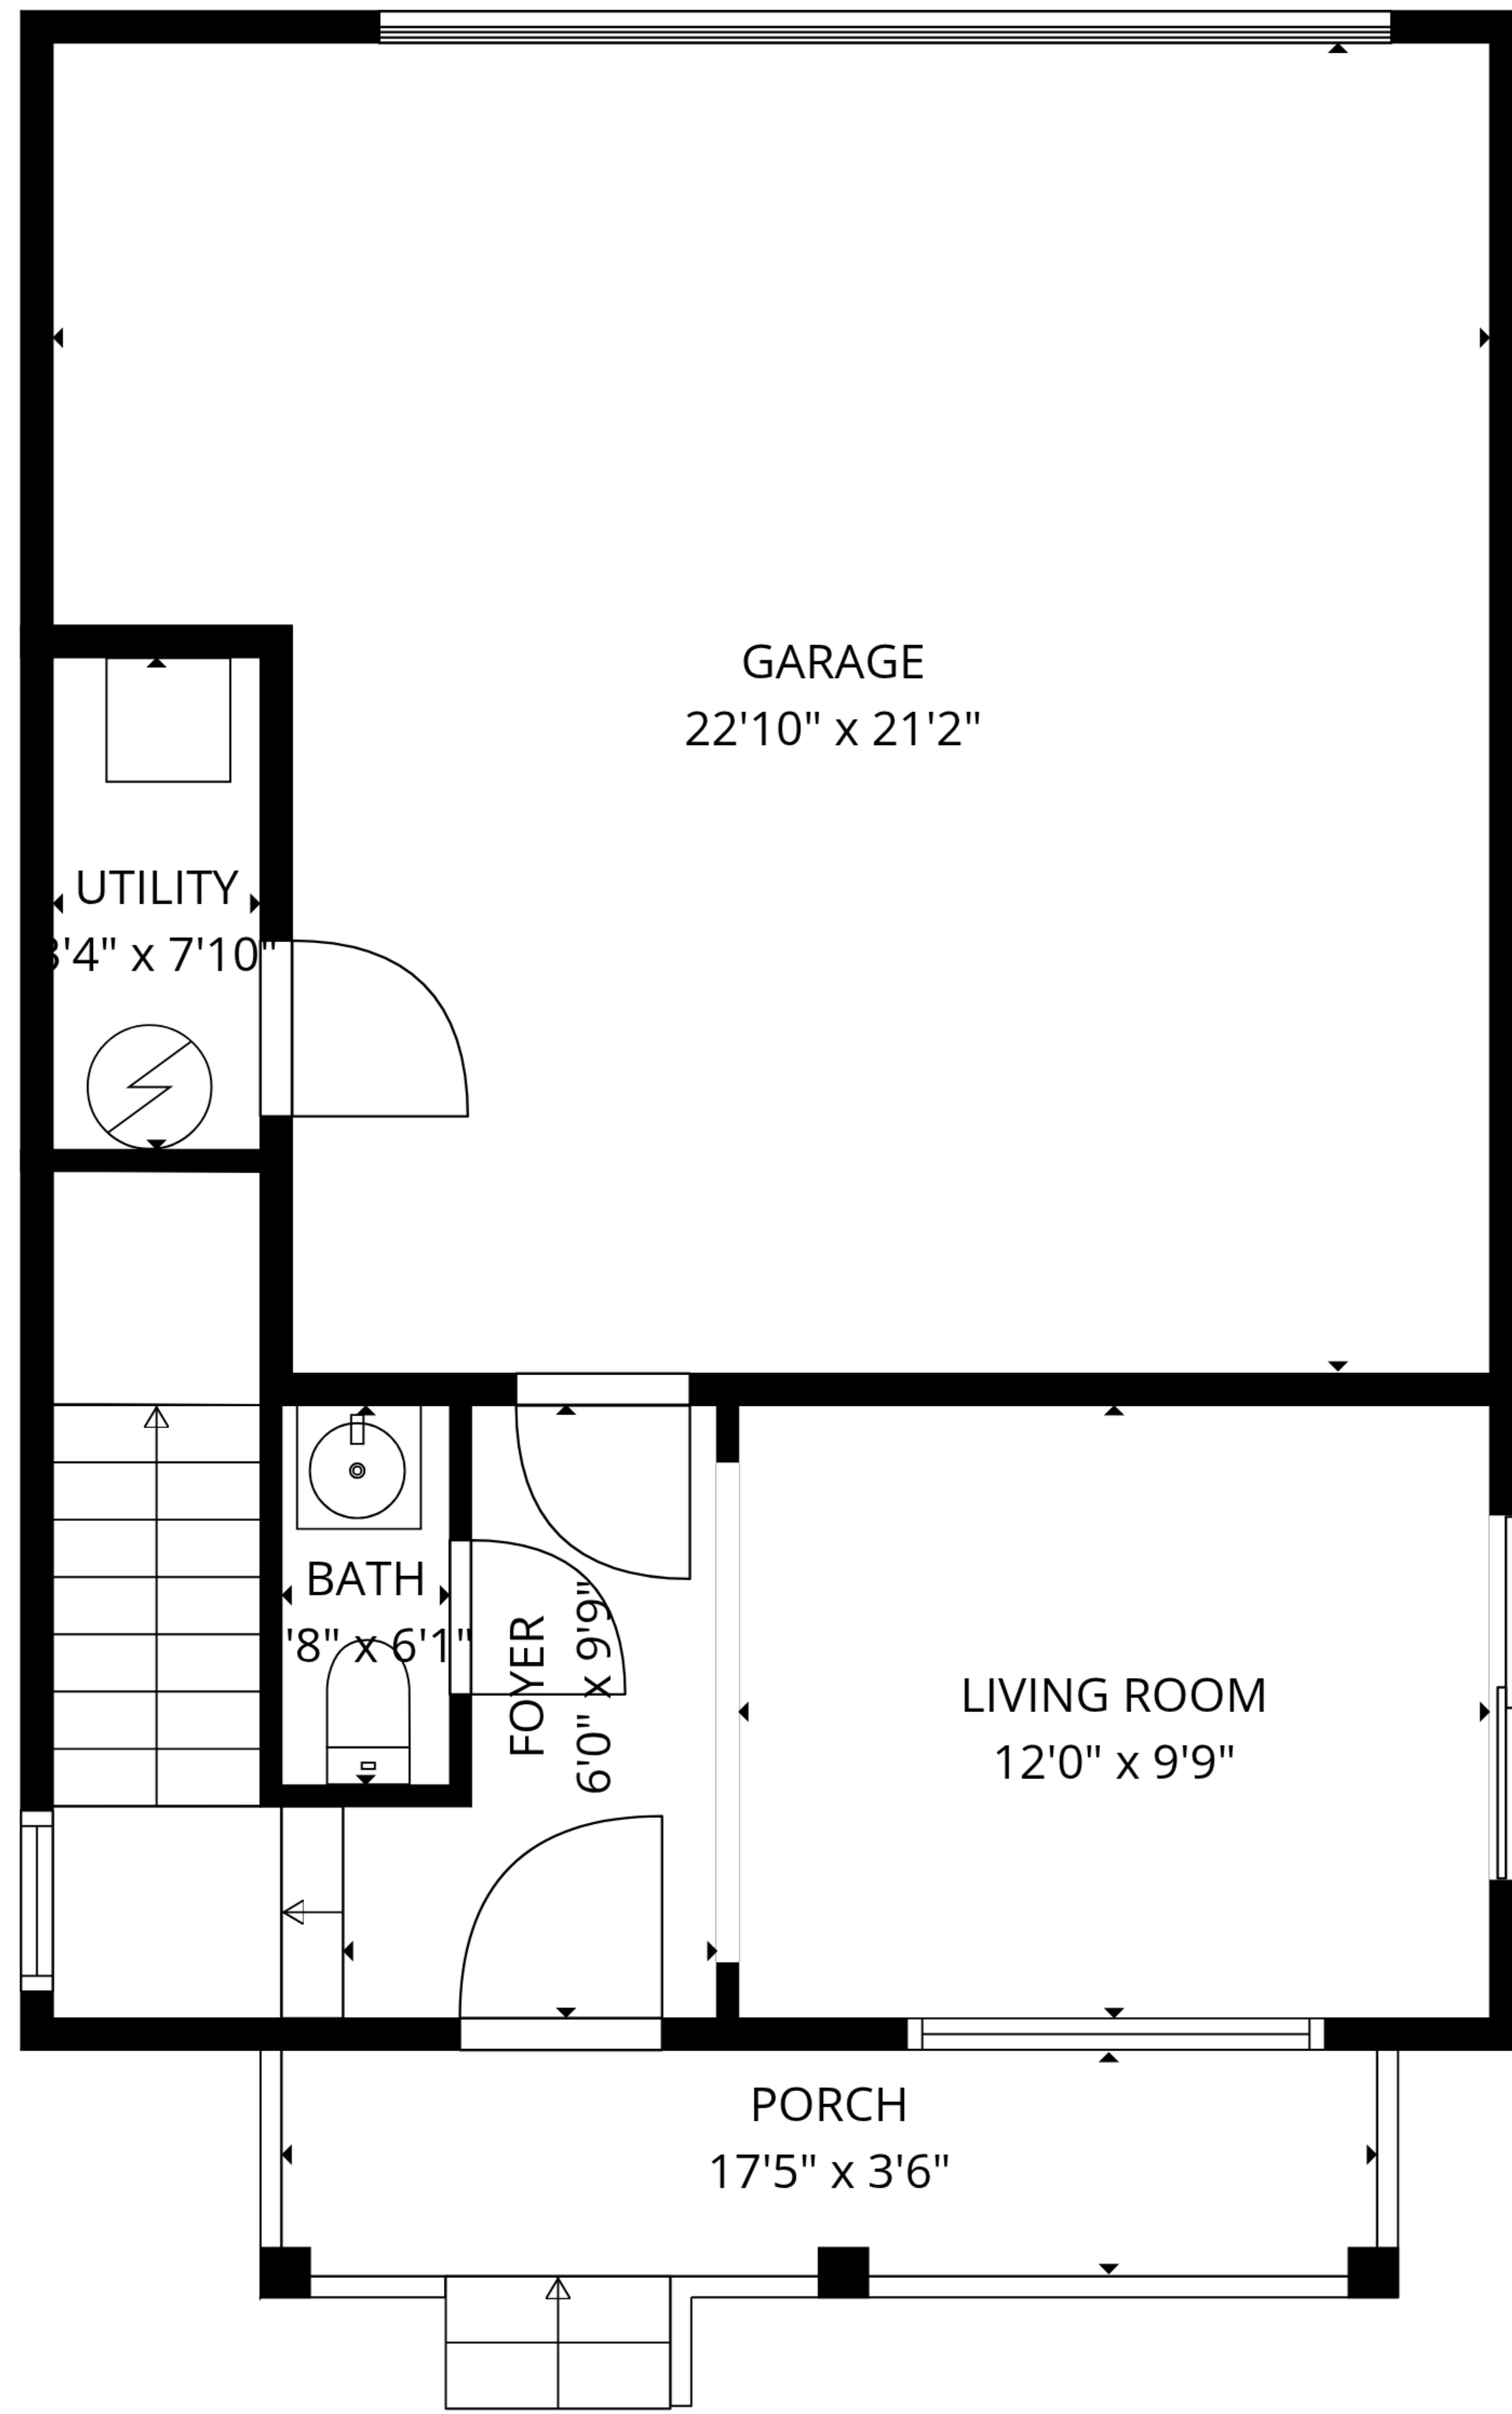

**TOTAL: 995 sq. ft**

1st floor: 236 sq. ft, 2nd floor: 759 sq. ft

EXCLUDED AREAS: GARAGE: 439 sq. ft, UTILITY: 26 sq. ft, PORCH: 63 sq. ft,  
BALCONY: 63 sq. ft, WALLS: 130 sq. ft

SIZES AND DIMENSIONS ARE APPROXIMATE, ACTUAL MAY VARY.

1st floor

2nd floor

**TOTAL: 995 sq. ft**

1st floor: 236 sq. ft, 2nd floor: 759 sq. ft

EXCLUDED AREAS: GARAGE: 439 sq. ft, UTILITY: 26 sq. ft, PORCH: 63 sq. ft,

BALCONY: 63 sq. ft, WALLS: 130 sq. ft

SIZES AND DIMENSIONS ARE APPROXIMATE, ACTUAL MAY VARY.