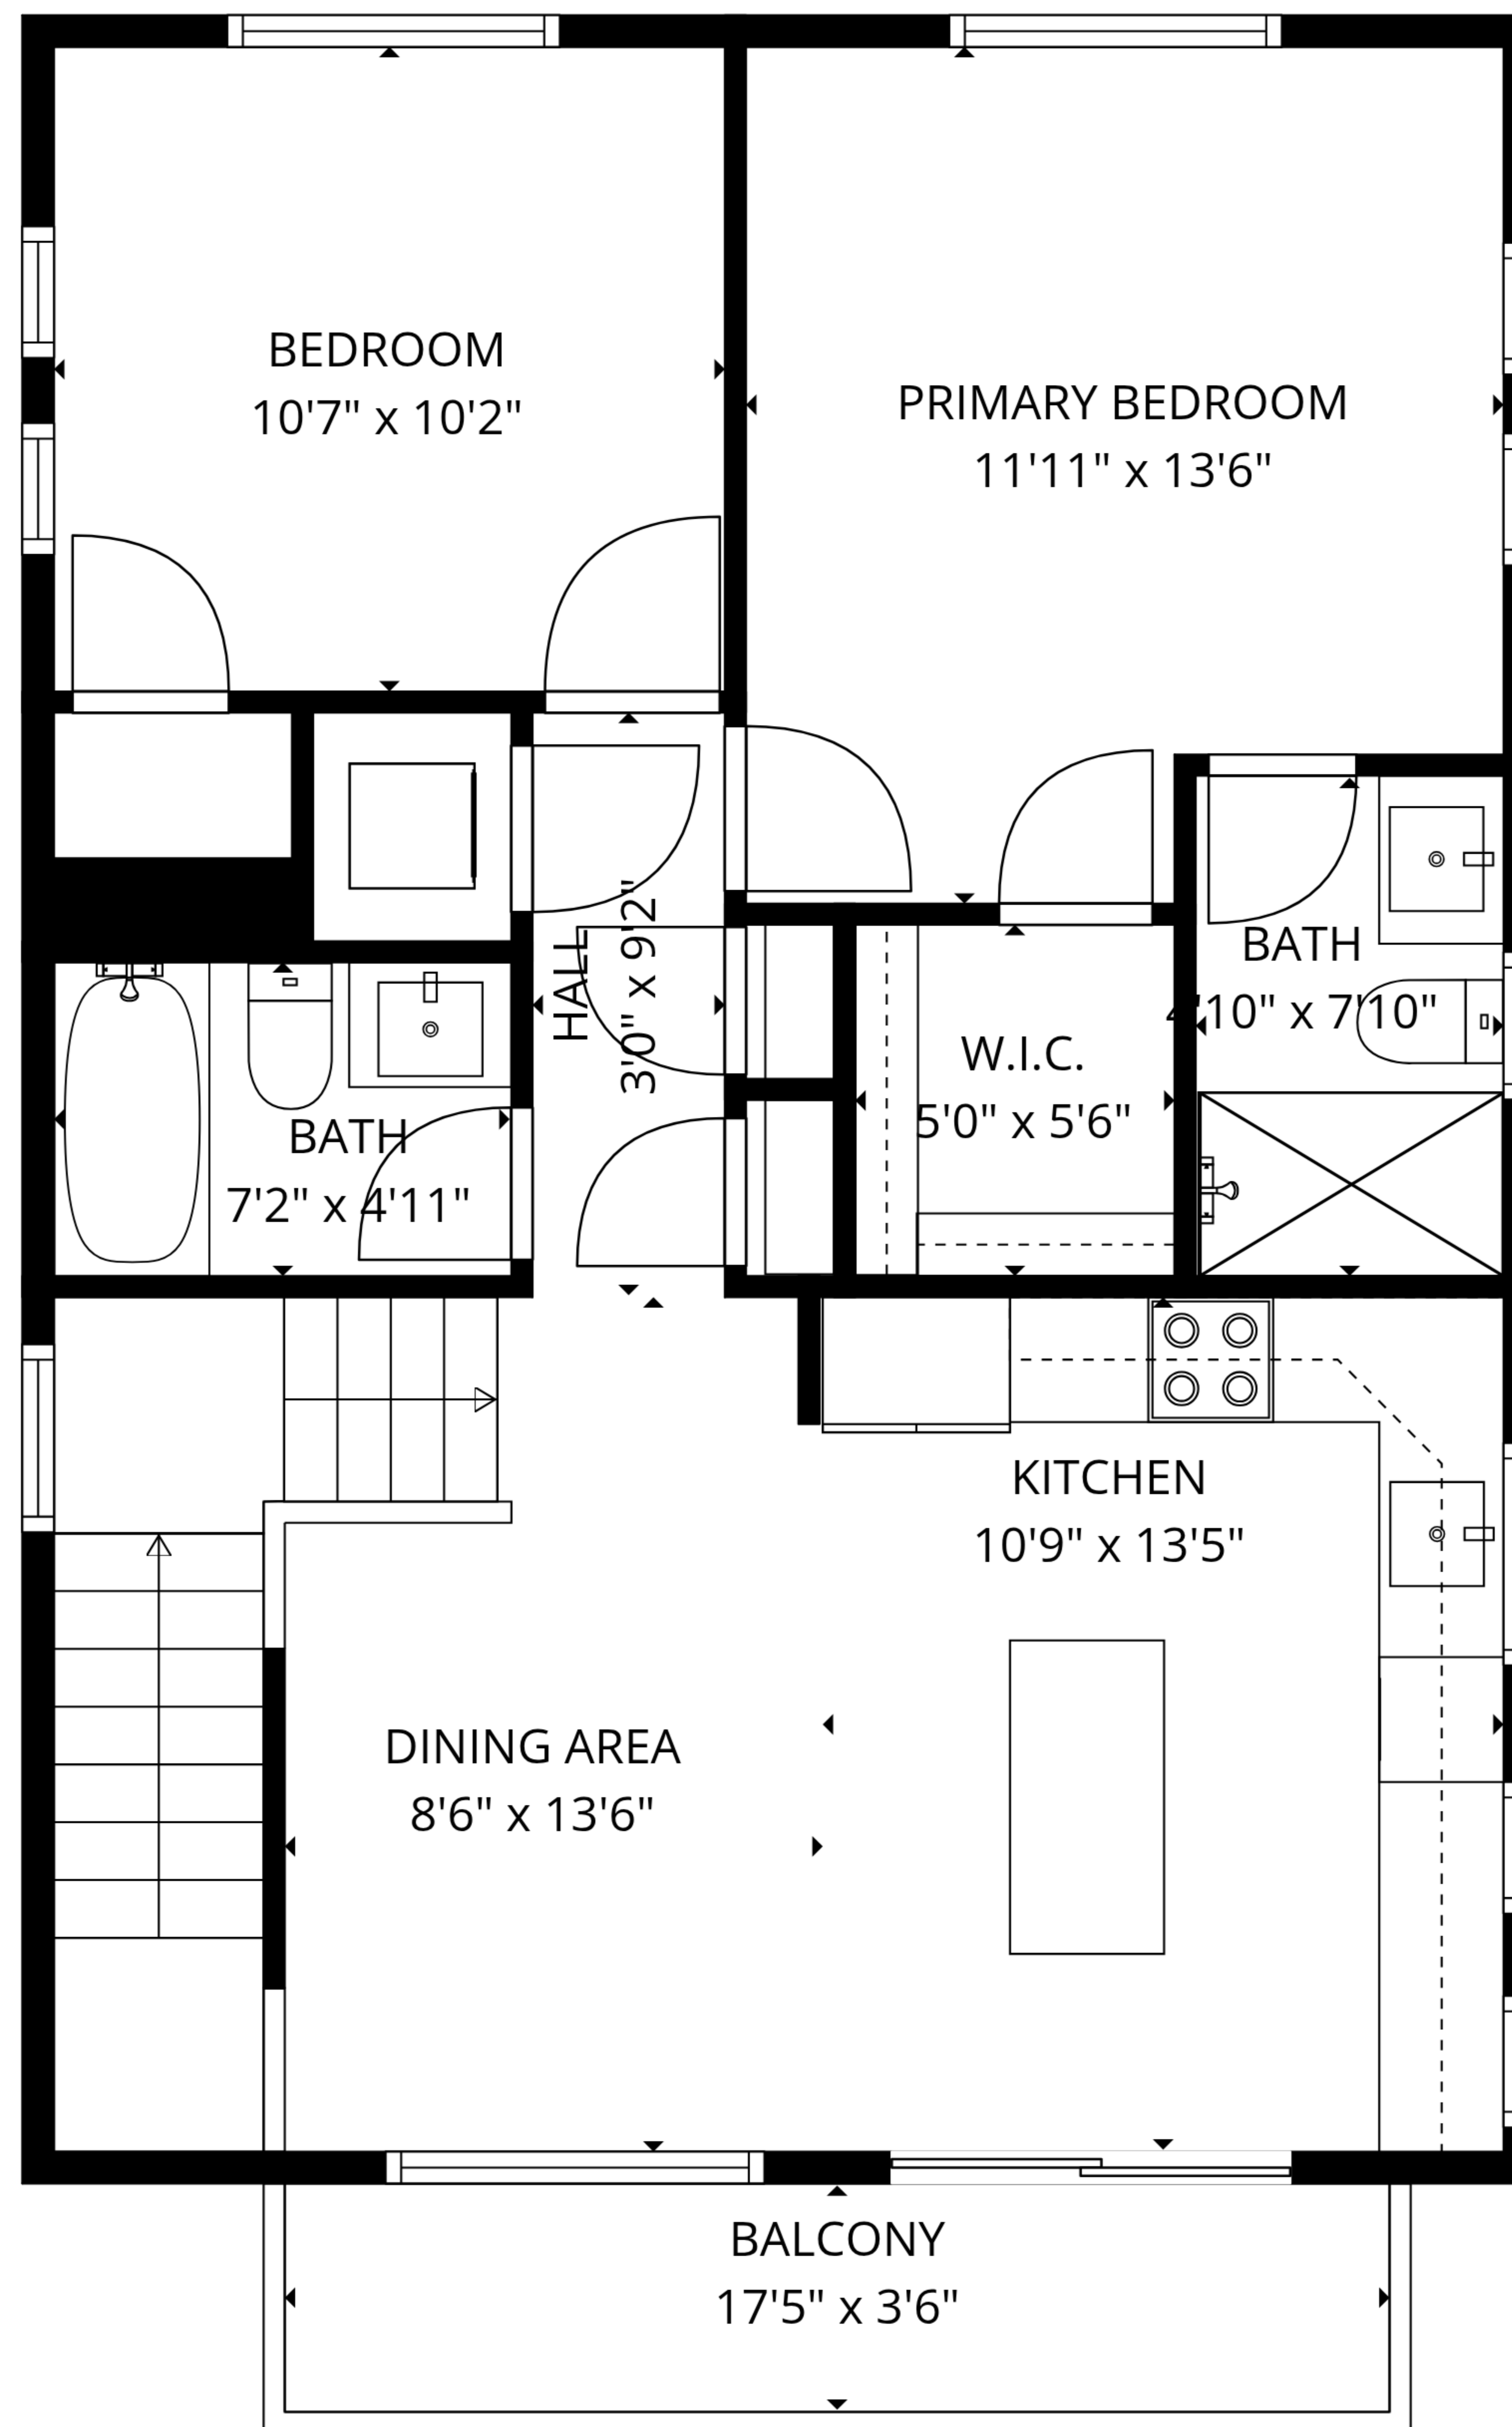

**TOTAL: 995 sq. ft**

1st floor: 236 sq. ft, 2nd floor: 759 sq. ft

EXCLUDED AREAS: GARAGE: 439 sq. ft, UTILITY: 26 sq. ft, PORCH: 63 sq. ft,  
BALCONY: 63 sq. ft, WALLS: 130 sq. ft

SIZES AND DIMENSIONS ARE APPROXIMATE, ACTUAL MAY VARY.

1st floor

2nd floor

**TOTAL: 995 sq. ft**

1st floor: 236 sq. ft, 2nd floor: 759 sq. ft

EXCLUDED AREAS: GARAGE: 439 sq. ft, UTILITY: 26 sq. ft, PORCH: 63 sq. ft,

BALCONY: 63 sq. ft, WALLS: 130 sq. ft

SIZES AND DIMENSIONS ARE APPROXIMATE, ACTUAL MAY VARY.