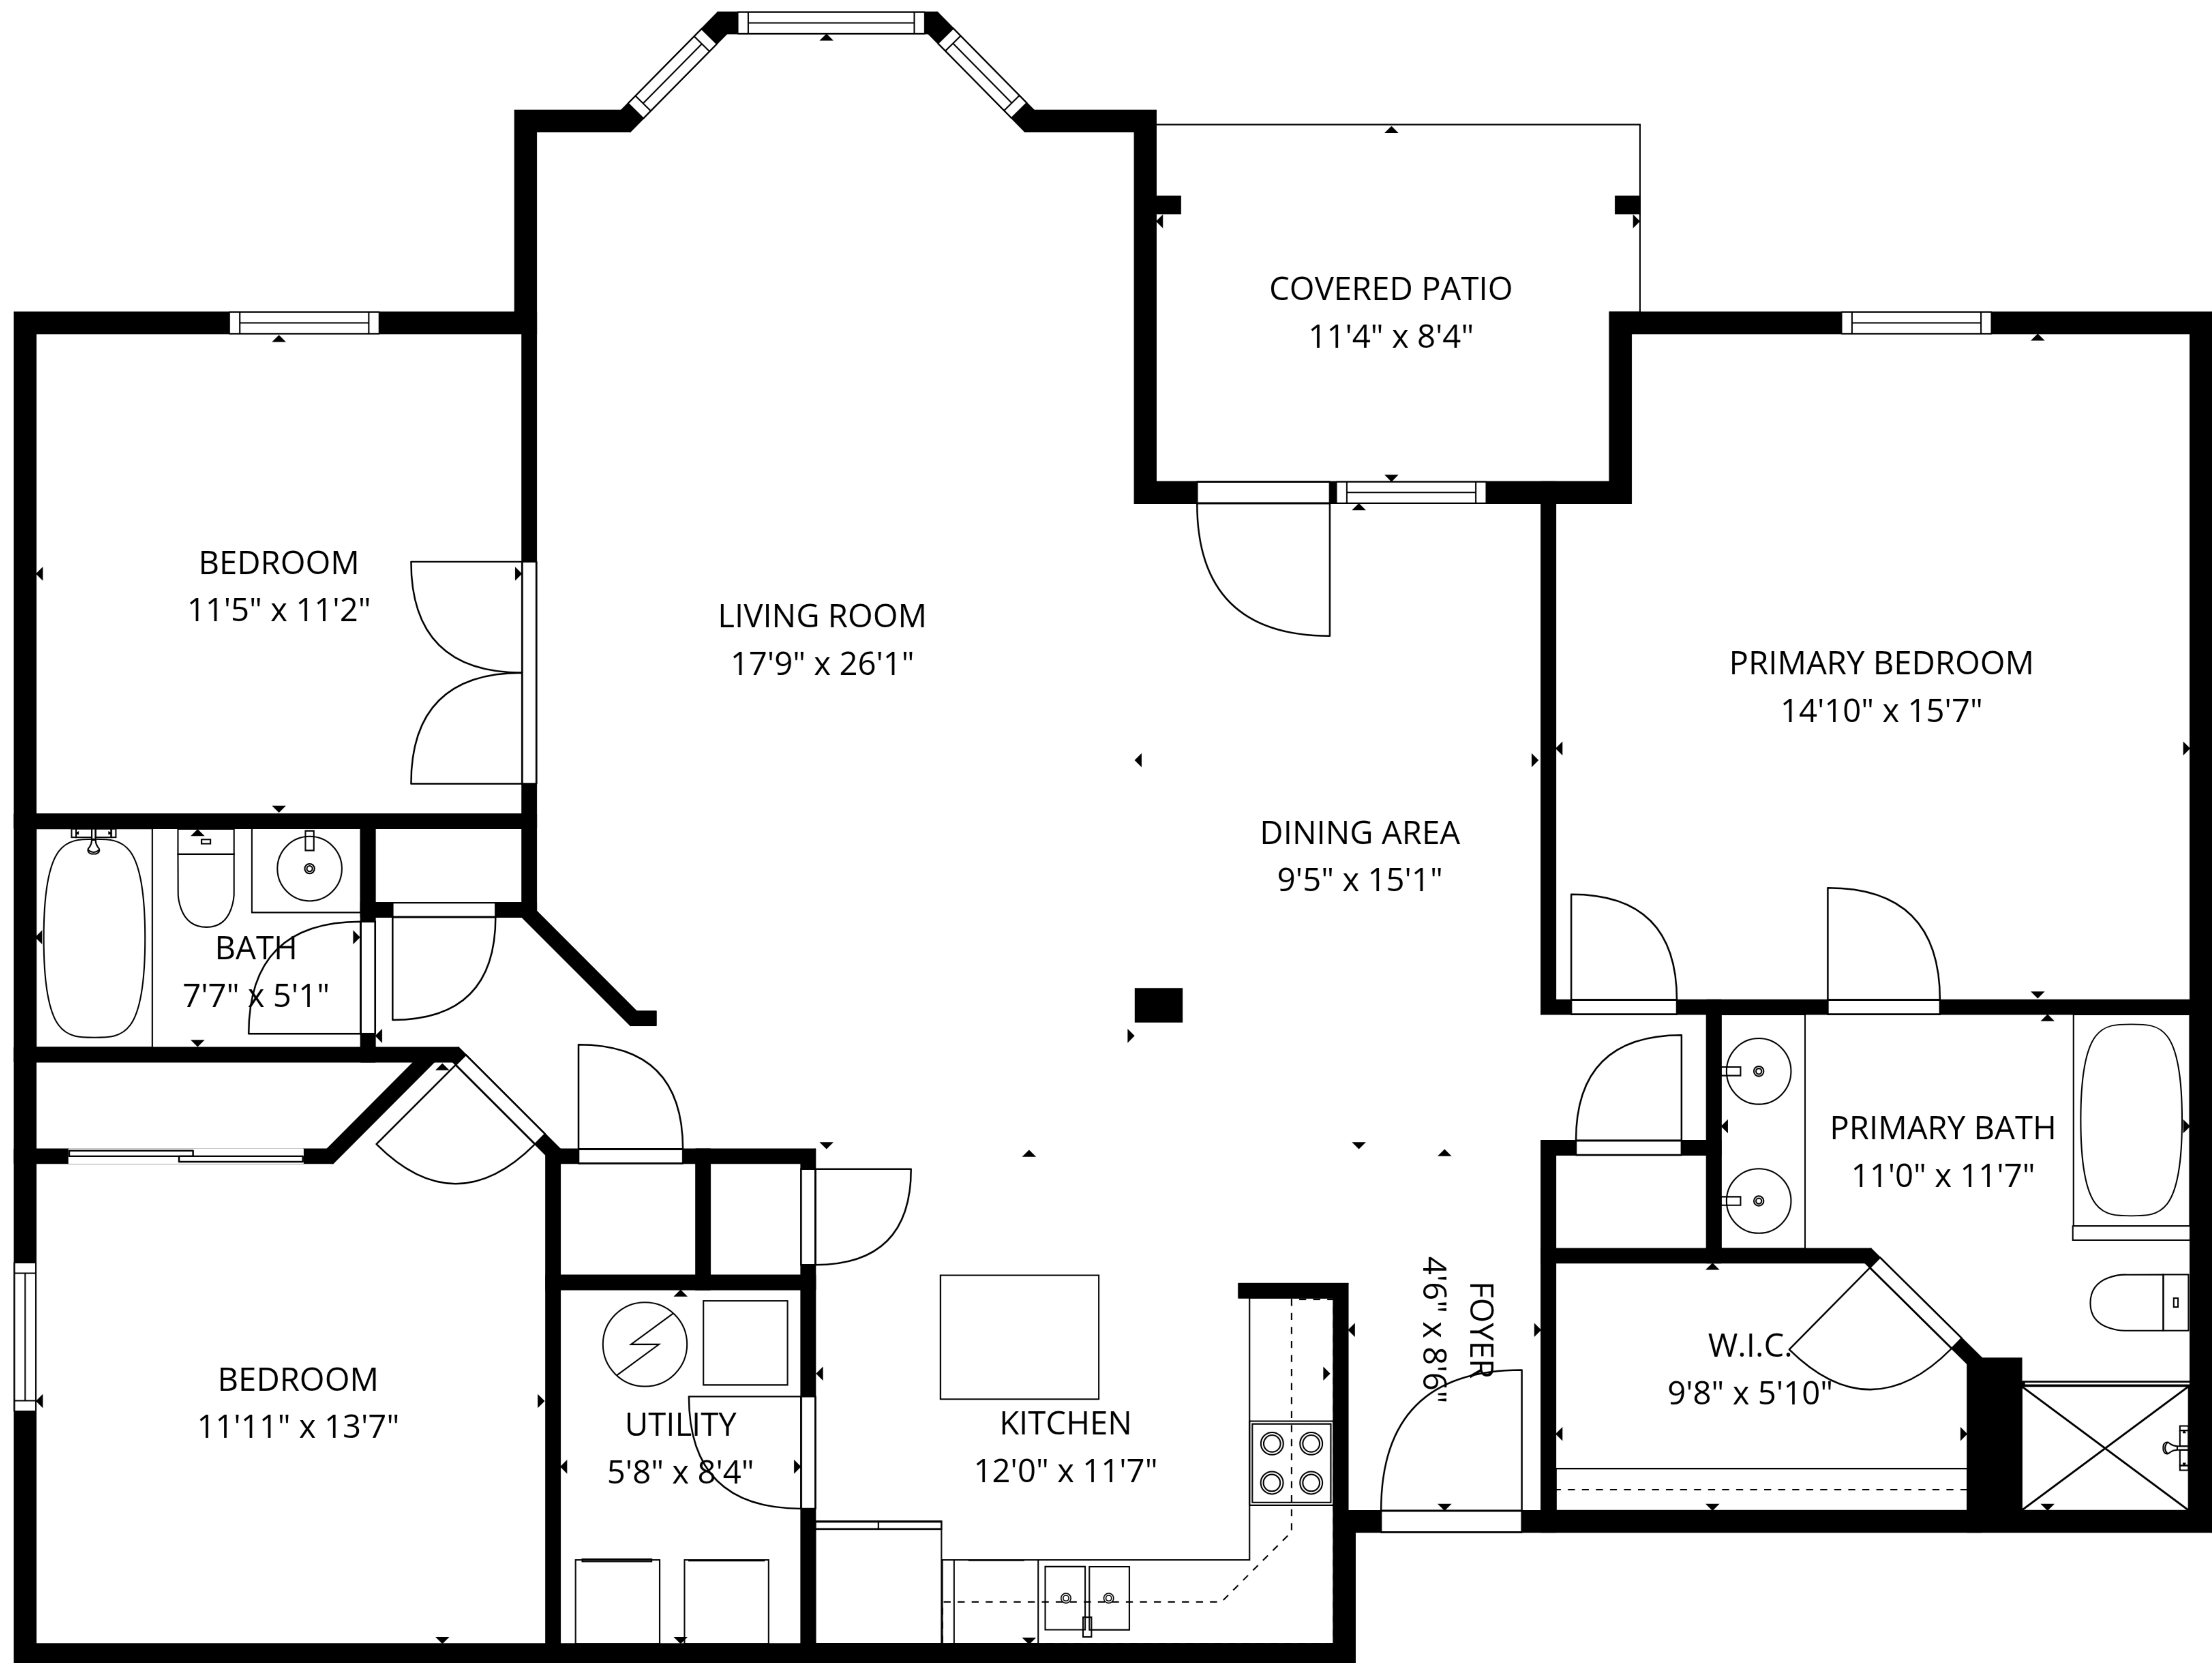

**TOTAL: 1520 sq. ft**  
 1st floor: 1520 sq. ft  
 EXCLUDED AREAS: COVERED PATIO: 92 sq. ft, WALLS: 91 sq. ft

**TOTAL: 1520 sq. ft**  
 1st floor: 1520 sq. ft  
 EXCLUDED AREAS: COVERED PATIO: 92 sq. ft, WALLS: 91 sq. ft