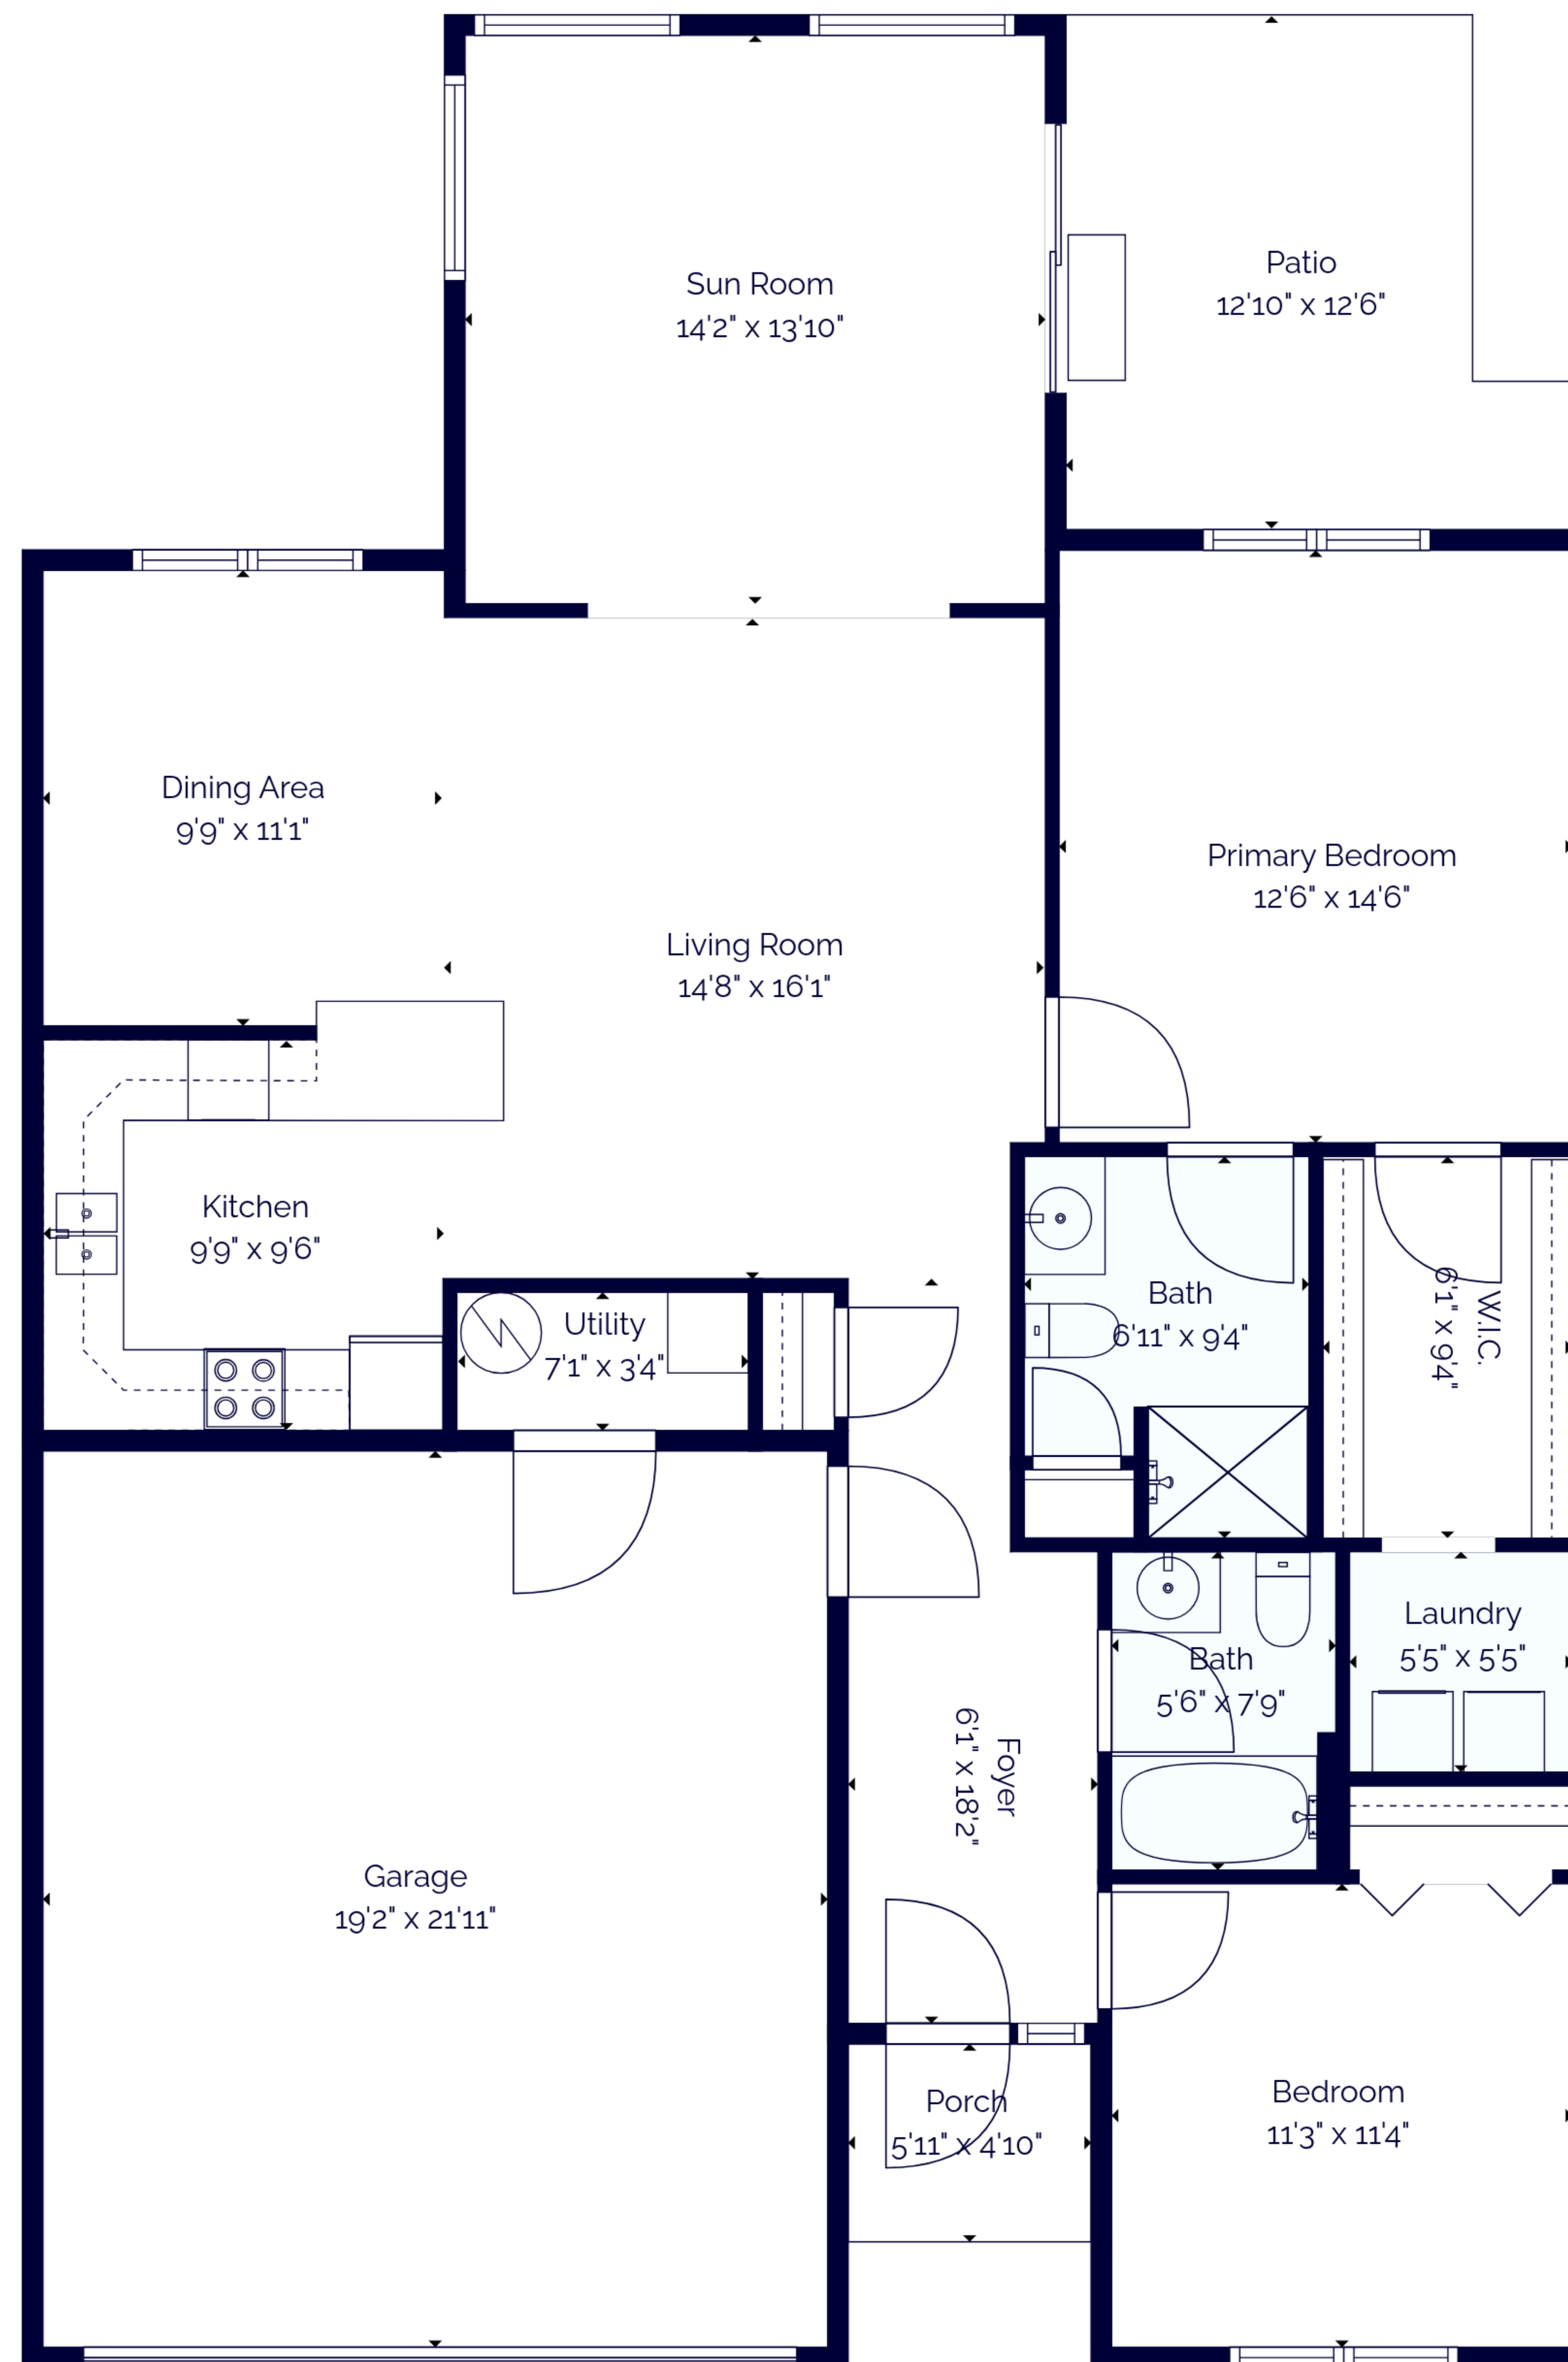

**Total: 1296 sq. ft**

1st Floor: 1296 sq. ft

Excluded Areas: Garage: 419 sq. Ft, Utility: 24 sq. Ft, Patio: 135 sq. Ft,  
Porch: 29 sq. Ft, Walls: 96 sq. ft

**Total: 1296 sq. ft**

1st Floor: 1296 sq. ft

Excluded Areas: Garage: 419 sq. Ft, Utility: 24 sq. Ft, Patio: 135 sq. Ft,  
Porch: 29 sq. Ft, Walls: 96 sq. ft