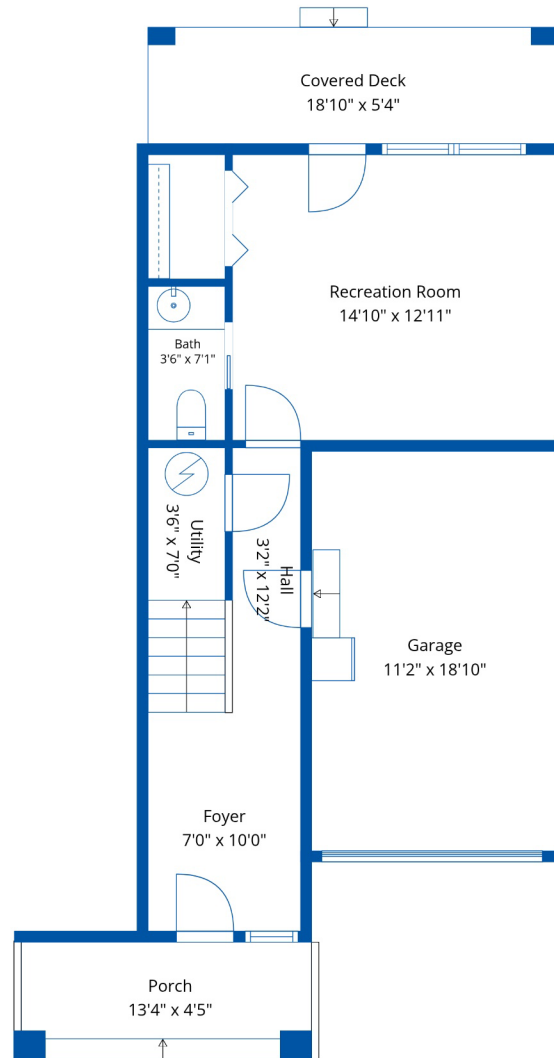

5837 Sappers' Way

Corrie Real Estate Team
604-897-1454
david@davidcorrie.com

Estimated Areas:

Below Main: 448 sq. ft
Main Floor: 729 sq. ft
Above Main: 747 sq. ft
Total: 1924 Sq. Ft

5837 Sappers' Way

Corrie Real Estate Team
604-897-1454
david@davidcorrie.com

Estimated Areas:

Below Main: 448 sq. ft

Main Floor: 729 sq. ft

Above Main: 747 sq. ft

Total: 1924 Sq. Ft

5837 Sappers' Way

Corrie Real Estate Team
604-897-1454
david@davidcorrie.com

Estimated Areas:

Below Main: 448 sq. ft
Main Floor: 729 sq. ft
Above Main: 747 sq. ft
Total: 1924 Sq. Ft

5837 Sappers' Way

Corrie Real Estate Team
604-897-1454
david@davidcorrie.com

Estimated Areas:

Below Main: 448 sq. ft
Main Floor: 729 sq. ft
Above Main: 747 sq. ft
Total: 1924 Sq. Ft