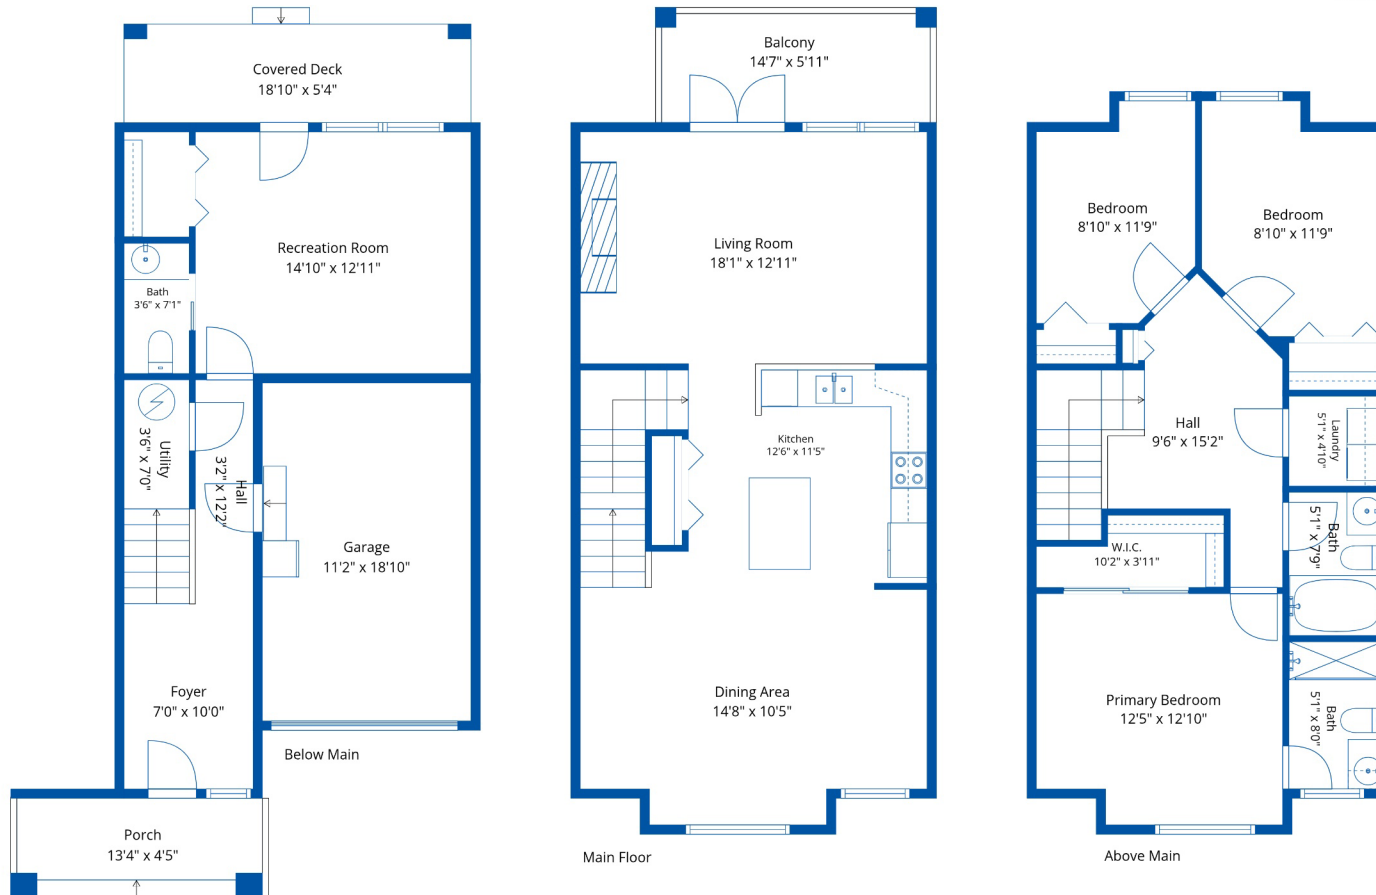

5837 Sappers' Way

Corrie Real Estate Team
604-897-1454
david@davidcorrie.com

Estimated Areas:

Below Main: 448 sq. ft
Main Floor: 729 sq. ft
Above Main: 747 sq. ft
Total: 1924 Sq. Ft

5837 Sappers' Way

Corrie Real Estate Team
604-897-1454
david@davidcorrie.com

Estimated Areas:

Below Main: 448 sq. ft

Main Floor: 729 sq. ft

Above Main: 747 sq. ft

Total: 1924 Sq. Ft

5837 Sappers' Way

Corrie Real Estate Team
604-897-1454
david@davidcorrie.com

Estimated Areas:

Below Main: 448 sq. ft
Main Floor: 729 sq. ft
Above Main: 747 sq. ft
Total: 1924 Sq. Ft

5837 Sappers' Way

Corrie Real Estate Team
604-897-1454
david@davidcorrie.com

Estimated Areas:

Below Main: 448 sq. ft
Main Floor: 729 sq. ft
Above Main: 747 sq. ft
Total: 1924 Sq. Ft