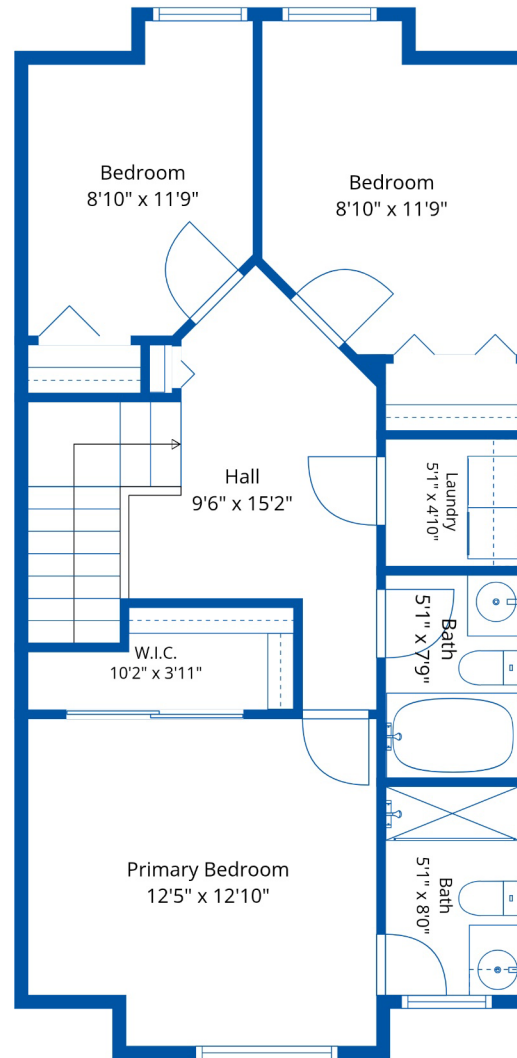

5837 Sappers' Way

Corrie Real Estate Team
604-897-1454
david@davidcorrie.com

Estimated Areas:

Below Main: 448 sq. ft
Main Floor: 729 sq. ft
Above Main: 747 sq. ft
Total: 1924 Sq. Ft

5837 Sappers' Way

Corrie Real Estate Team
604-897-1454
david@davidcorrie.com

Estimated Areas:

Below Main: 448 sq. ft

Main Floor: 729 sq. ft

Above Main: 747 sq. ft

Total: 1924 Sq. Ft

5837 Sappers' Way

Corrie Real Estate Team
604-897-1454
david@davidcorrie.com

Estimated Areas:

Below Main: 448 sq. ft
Main Floor: 729 sq. ft
Above Main: 747 sq. ft
Total: 1924 Sq. Ft

5837 Sappers' Way

Corrie Real Estate Team
604-897-1454
david@davidcorrie.com

Estimated Areas:

Below Main: 448 sq. ft
Main Floor: 729 sq. ft
Above Main: 747 sq. ft
Total: 1924 Sq. Ft