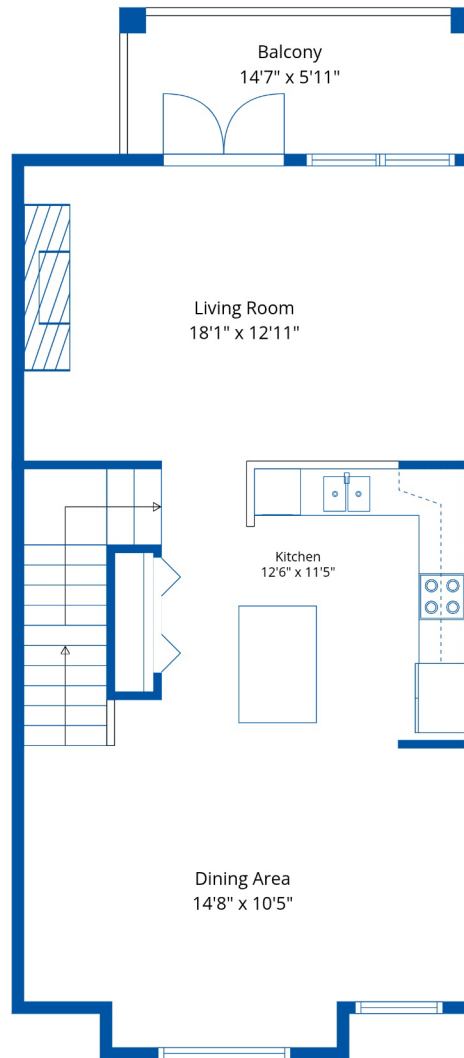

5837 Sappers' Way

Corrie Real Estate Team
604-897-1454
david@davidcorrie.com

Estimated Areas:

Below Main: 448 sq. ft
Main Floor: 729 sq. ft
Above Main: 747 sq. ft
Total: 1924 Sq. Ft

5837 Sappers' Way

Corrie Real Estate Team
604-897-1454
david@davidcorrie.com

Estimated Areas:

Below Main: 448 sq. ft

Main Floor: 729 sq. ft

Above Main: 747 sq. ft

Total: 1924 Sq. Ft

5837 Sappers' Way

Corrie Real Estate Team
604-897-1454
david@davidcorrie.com

Estimated Areas:

Below Main: 448 sq. ft
Main Floor: 729 sq. ft
Above Main: 747 sq. ft
Total: 1924 Sq. Ft

5837 Sappers' Way

Corrie Real Estate Team
604-897-1454
david@davidcorrie.com

Estimated Areas:

Below Main: 448 sq. ft
Main Floor: 729 sq. ft
Above Main: 747 sq. ft
Total: 1924 Sq. Ft