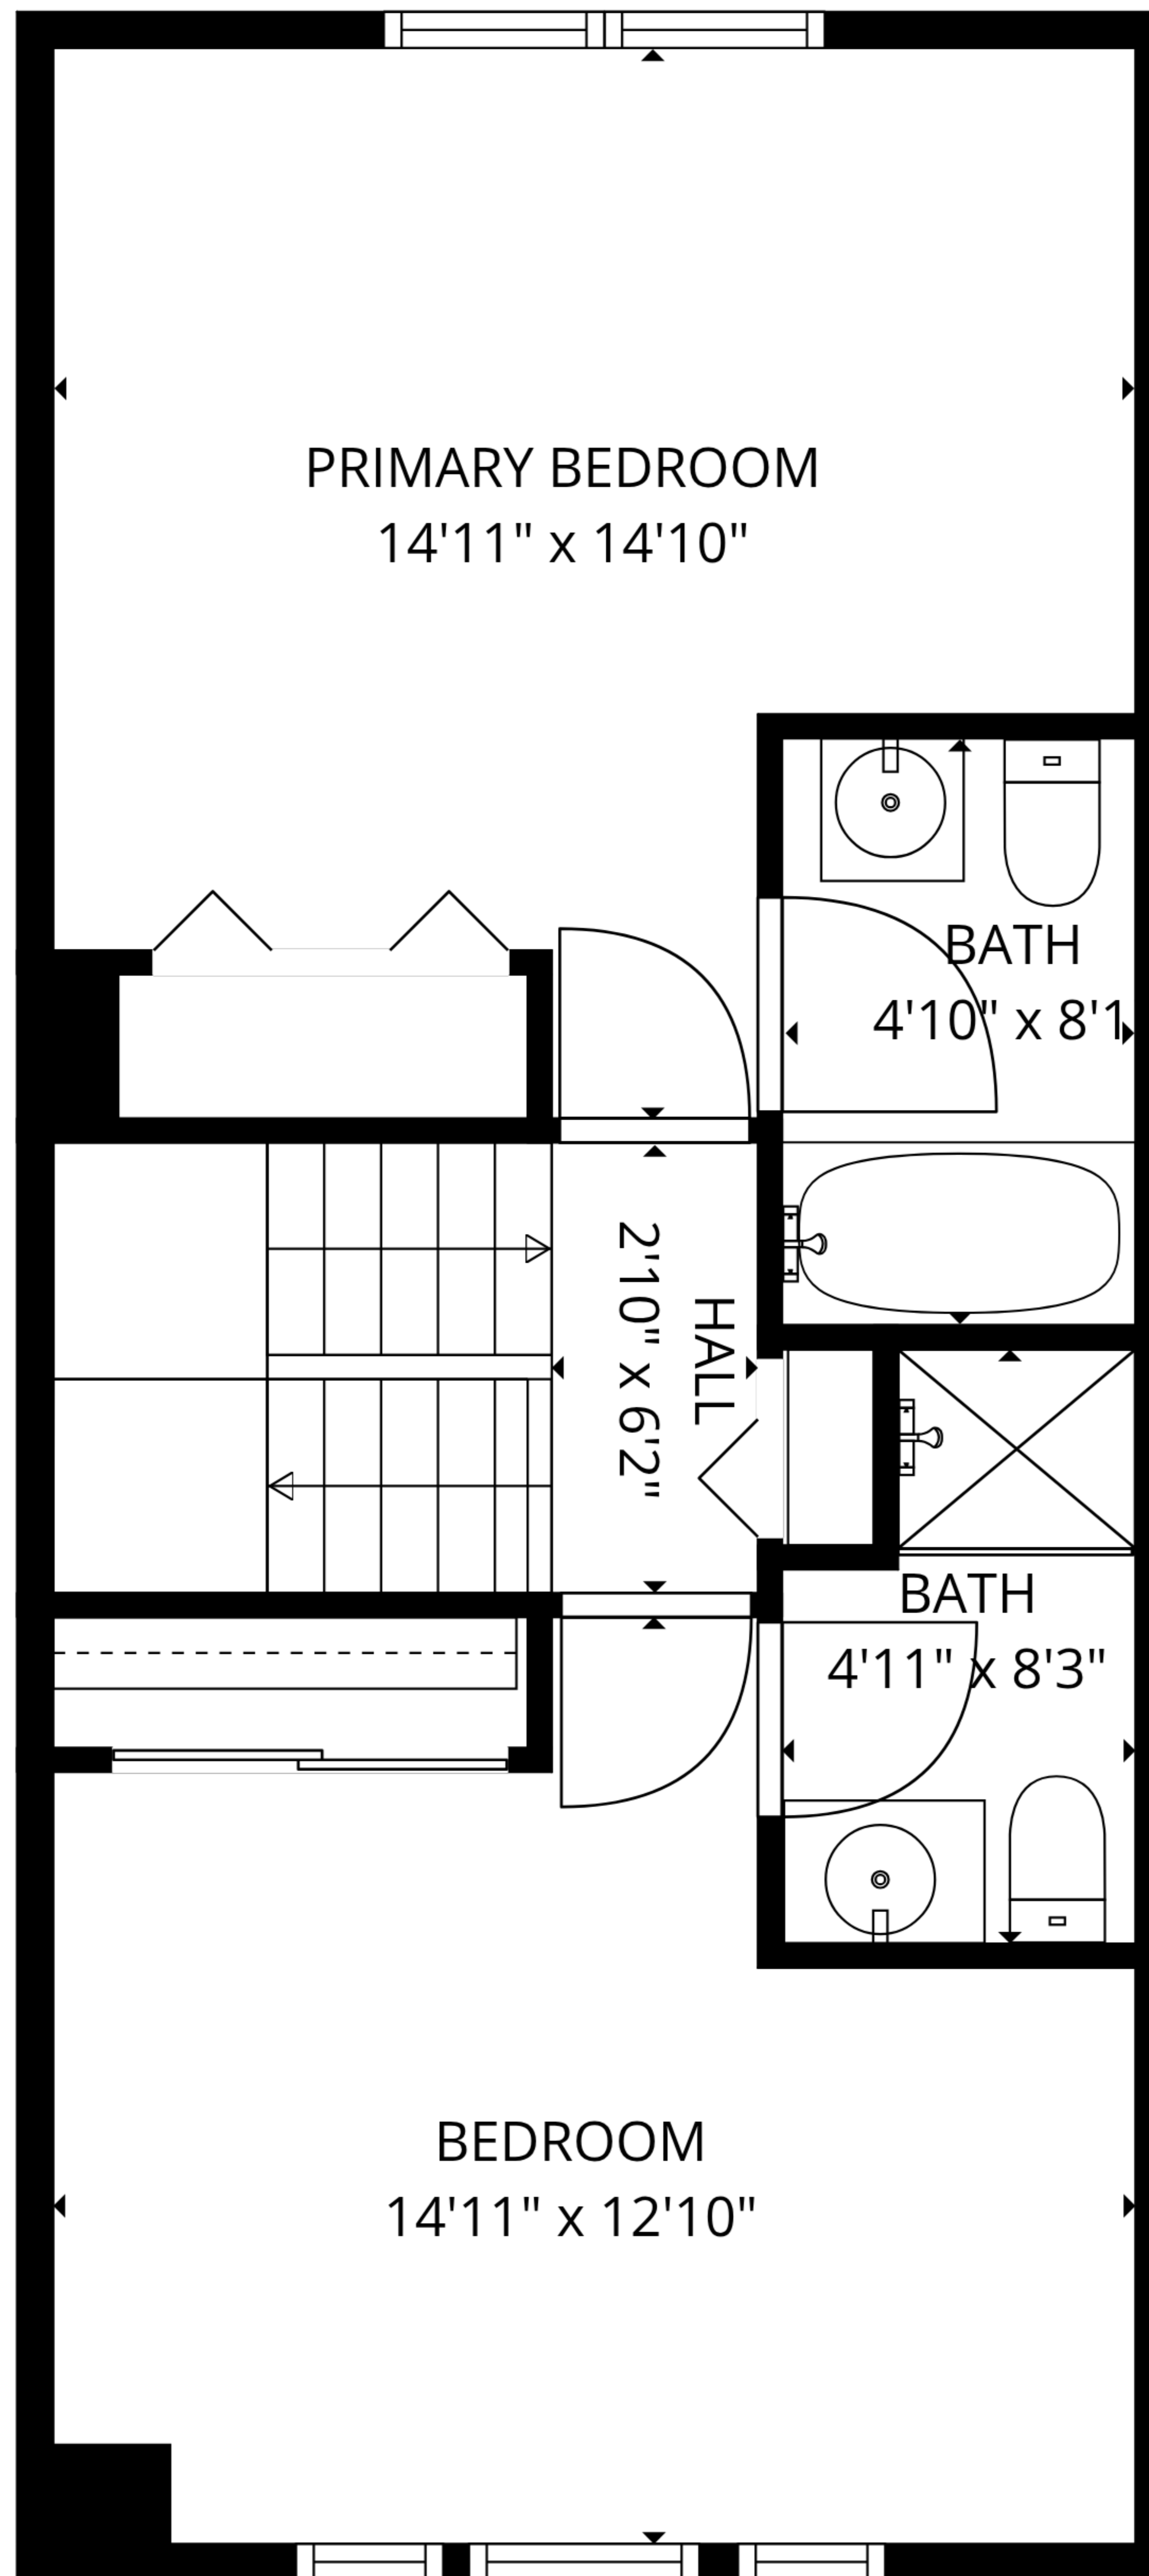

**TOTAL: 997 sq. ft**

1st floor: 481 sq. ft, 2nd floor: 516 sq. ft

EXCLUDED AREAS: WALLS: 63 sq. ft

SIZES AND DIMENSIONS ARE APPROXIMATE, ACTUAL MAY VARY.

**TOTAL: 997 sq. ft**

1st floor: 481 sq. ft, 2nd floor: 516 sq. ft

EXCLUDED AREAS: WALLS: 63 sq. ft

SIZES AND DIMENSIONS ARE APPROXIMATE, ACTUAL MAY VARY.

**TOTAL: 997 sq. ft**  
 1st floor: 481 sq. ft, 2nd floor: 516 sq. ft  
 EXCLUDED AREAS: WALLS: 63 sq. ft

SIZES AND DIMENSIONS ARE APPROXIMATE, ACTUAL MAY VARY.