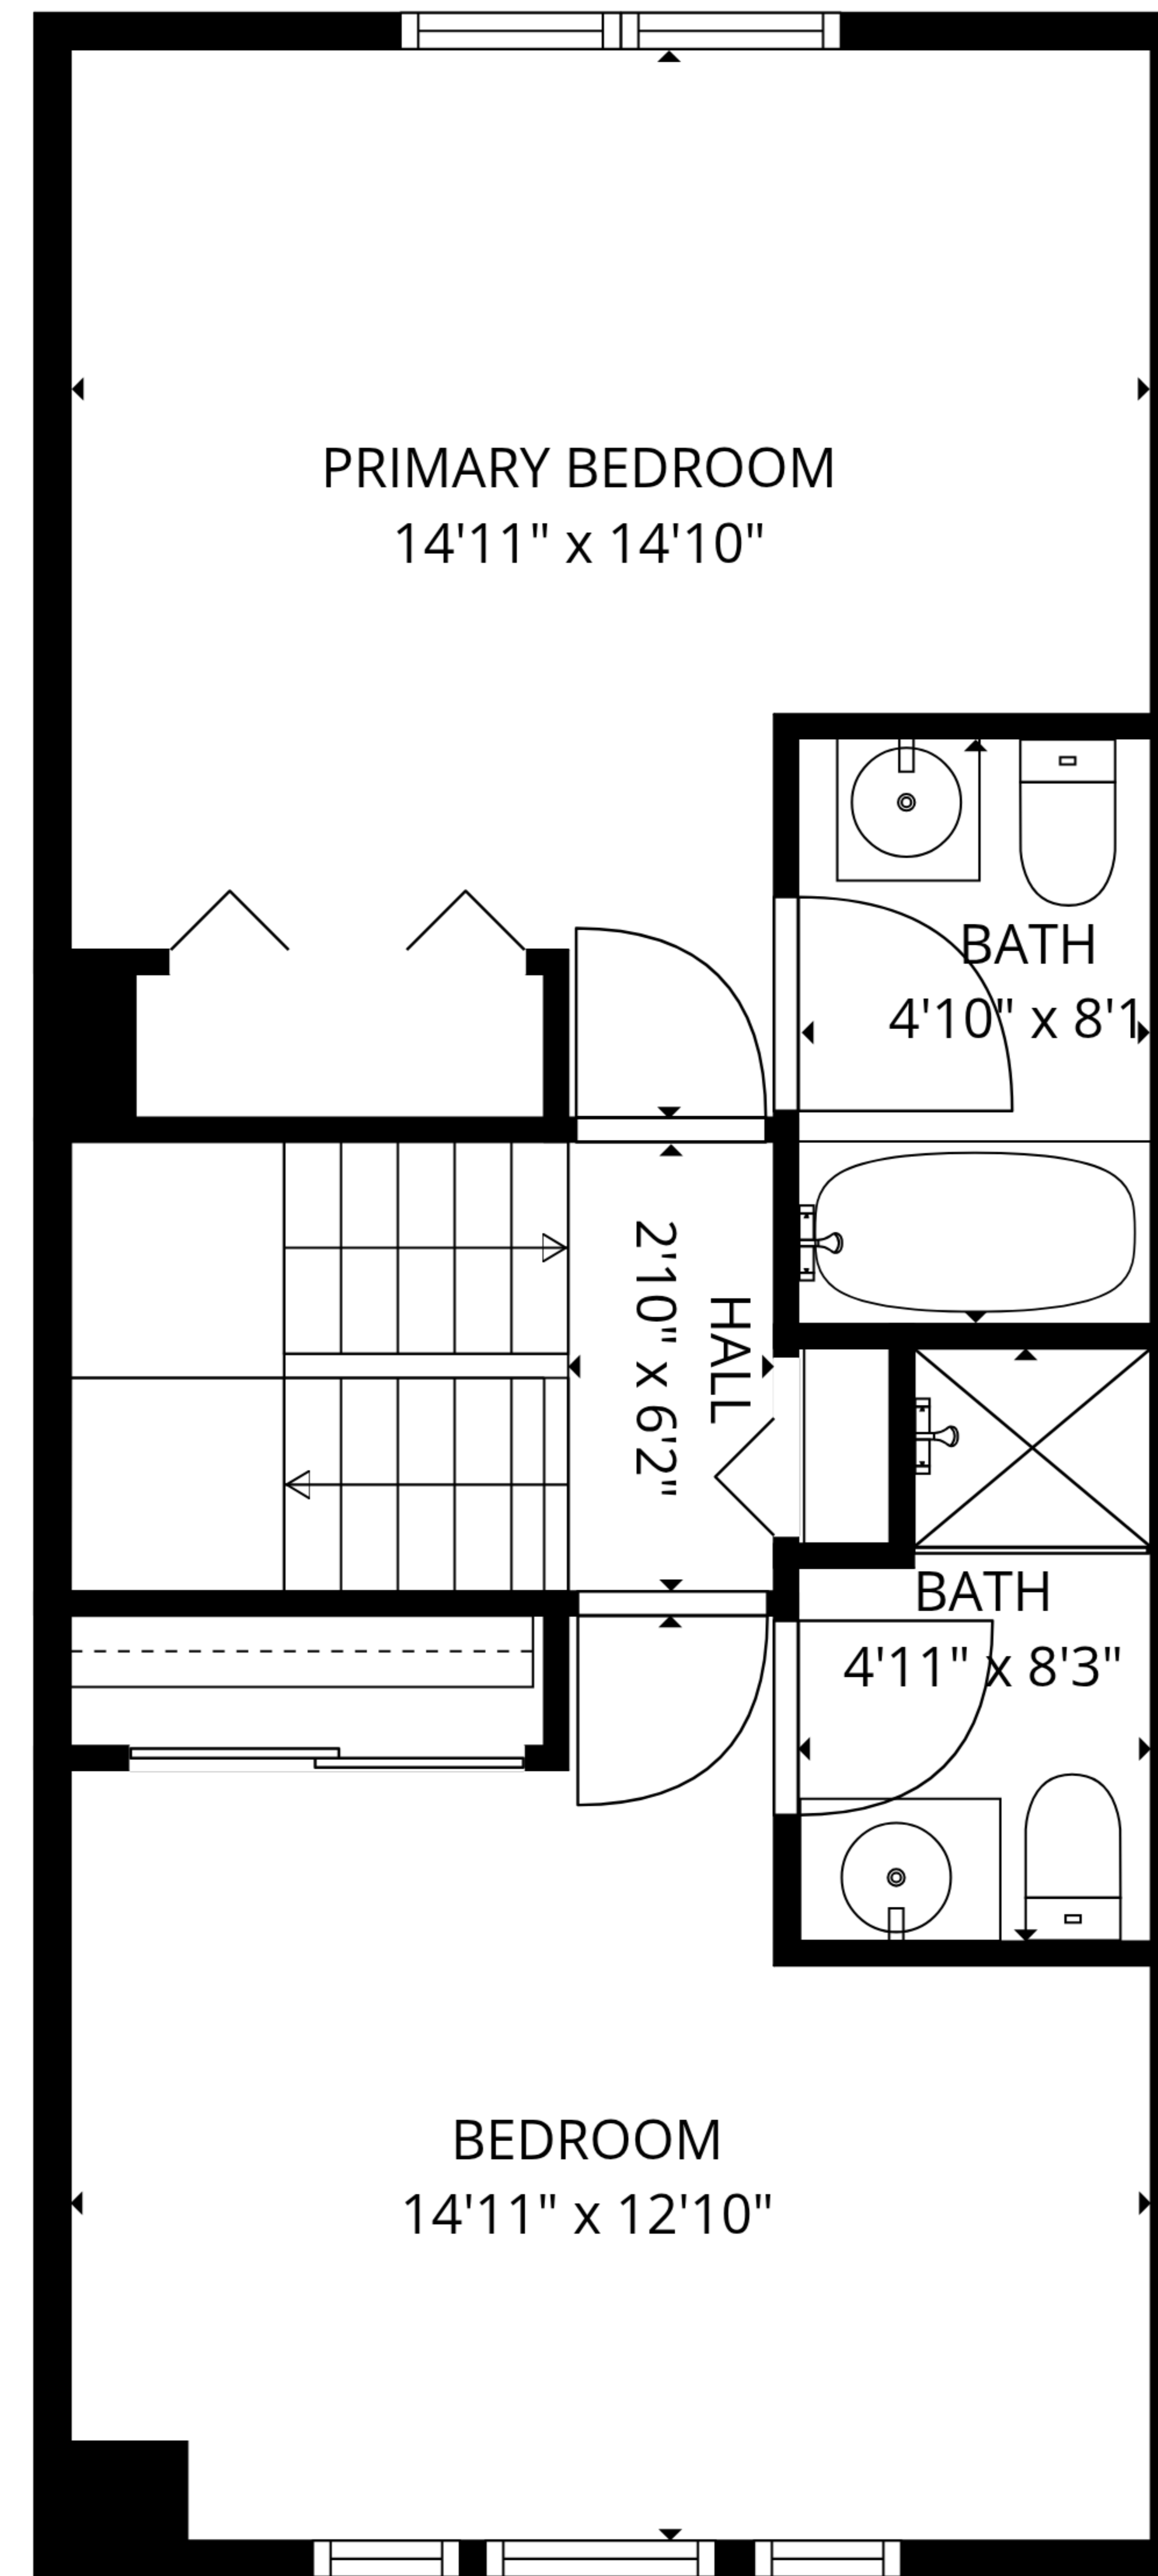

**TOTAL: 997 sq. ft**

1st floor: 481 sq. ft, 2nd floor: 516 sq. ft

EXCLUDED AREAS: WALLS: 63 sq. ft

SIZES AND DIMENSIONS ARE APPROXIMATE, ACTUAL MAY VARY.

**TOTAL: 997 sq. ft**

1st floor: 481 sq. ft, 2nd floor: 516 sq. ft

EXCLUDED AREAS: WALLS: 63 sq. ft

SIZES AND DIMENSIONS ARE APPROXIMATE, ACTUAL MAY VARY.

**TOTAL: 997 sq. ft**  
 1st floor: 481 sq. ft, 2nd floor: 516 sq. ft  
 EXCLUDED AREAS: WALLS: 63 sq. ft

SIZES AND DIMENSIONS ARE APPROXIMATE, ACTUAL MAY VARY.