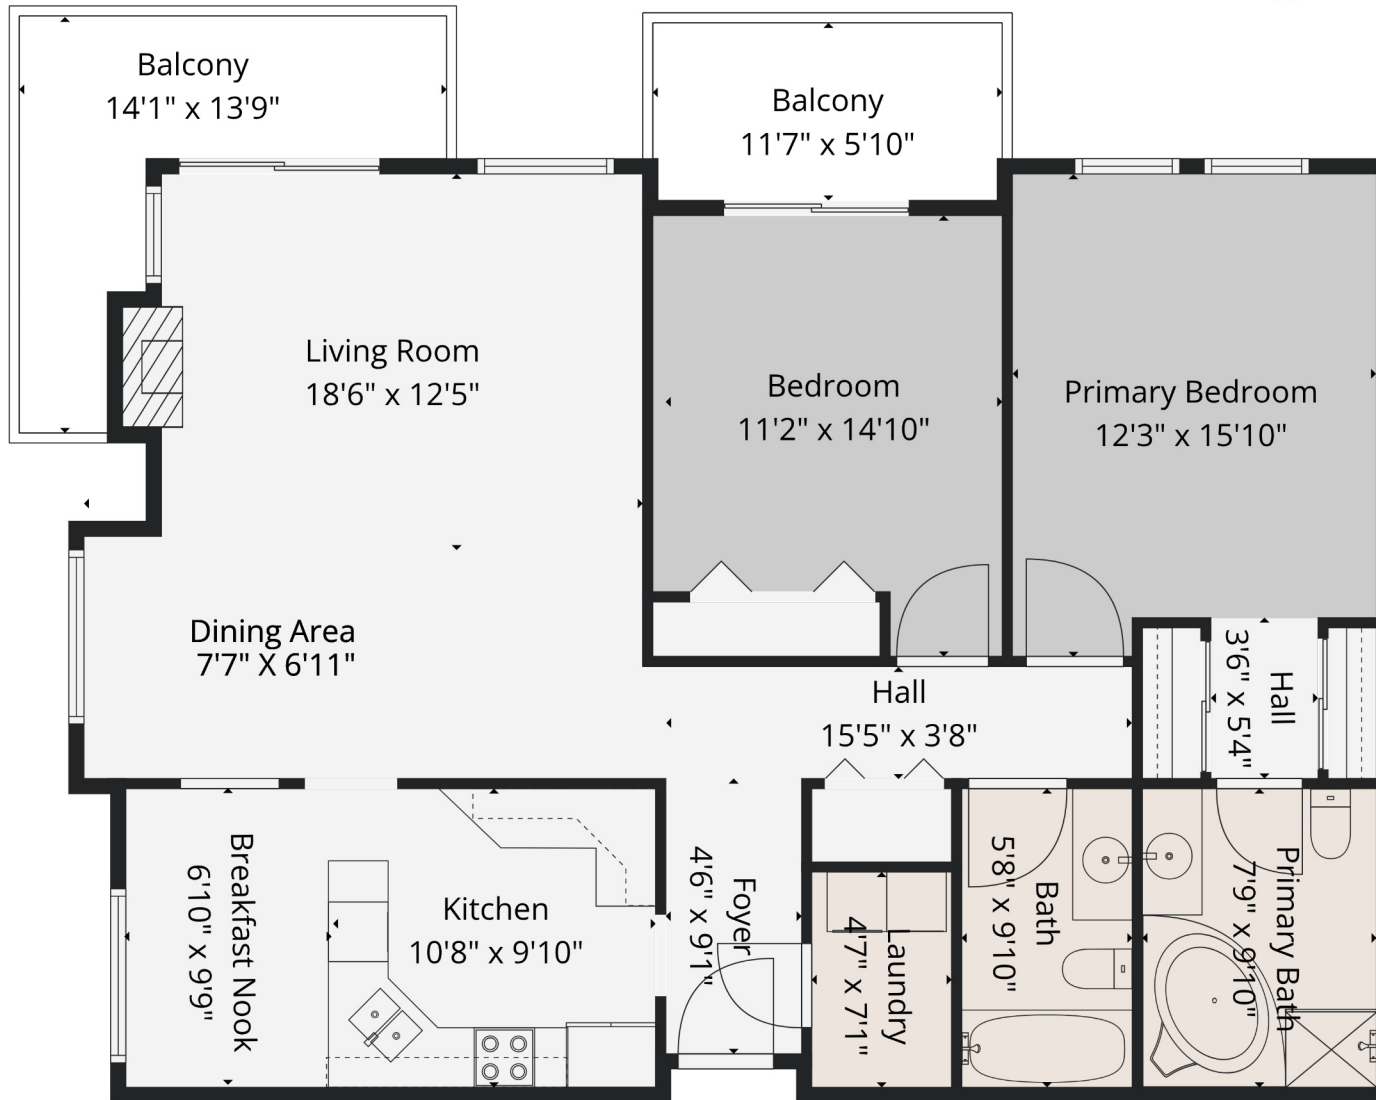

ORACLE
PROPERTY GROUP

#401 2772 Clearbrook Rd

Abbotsford, BC V2T 6N6

Estimated Areas:

Main Floor: 1278 sq. ft

Total: 1278 Sq. Ft