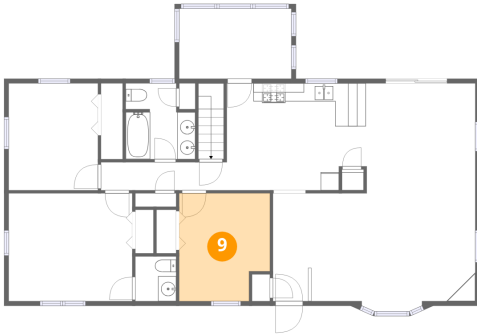

1944 Nace Road, Fincastle, Botetourt County, Virginia, United States, 24090

9 Floor 2 - Bedroom

Dimensions: 10'0" x 11'10"
Area: 110 sq. ft
Counted as living area: Yes

Heated: Yes
Finished: Yes
Enclosed: Yes
Contiguous: Yes
Permitted: Yes
Wet space: No
Addition: No
Conversion: No