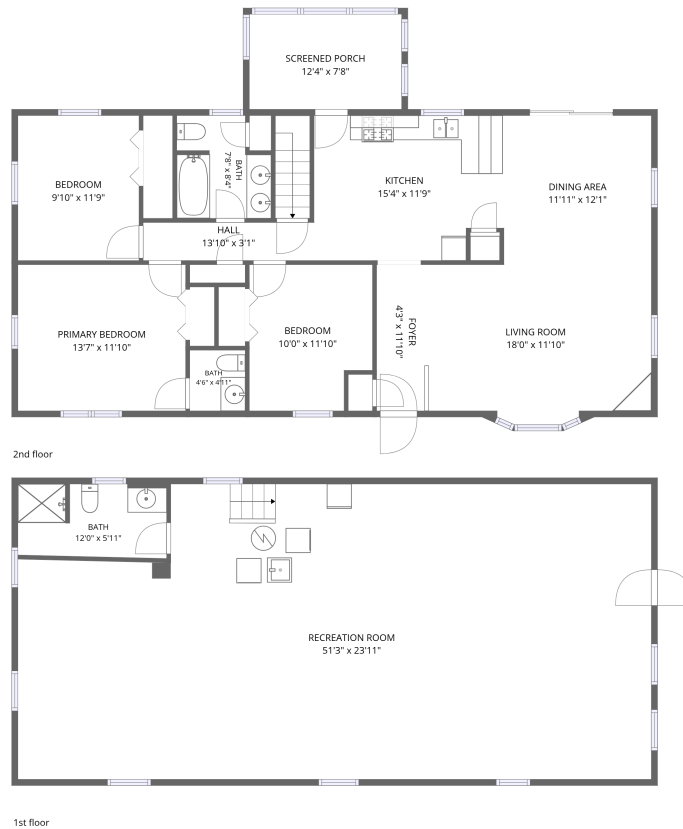

Home data report

1944 Nace Road, Fincastle, Botetourt County, Virginia, United States, 24090

Total Area: 2452 sq. ft

1st Floor: 1226 sq. ft, 2nd Floor: 1226 sq. ft

Excluded: Screened porch 95 sq. ft, Embedded window 7 sq. ft, Walls: 166 sq. ft

Property summary

2 Floors

3 Bedrooms

2 Bathrooms

1 Half baths