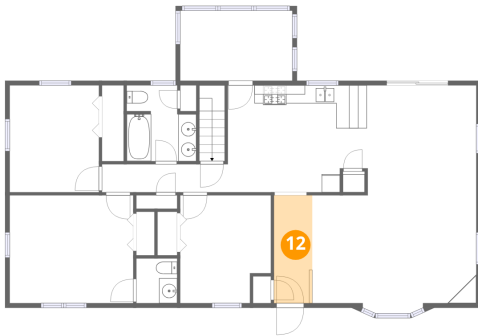

1944 Nace Road, Fincastle, Botetourt County, Virginia, United States, 24090

12 Floor 2 - Foyer

Dimensions: 4'3" x 11'10"
Area: 50 sq. ft
Counted as living area: Yes

Heated: Yes
Finished: Yes
Enclosed: Yes
Contiguous: Yes
Permitted: Yes
Wet space: No
Addition: No
Conversion: No