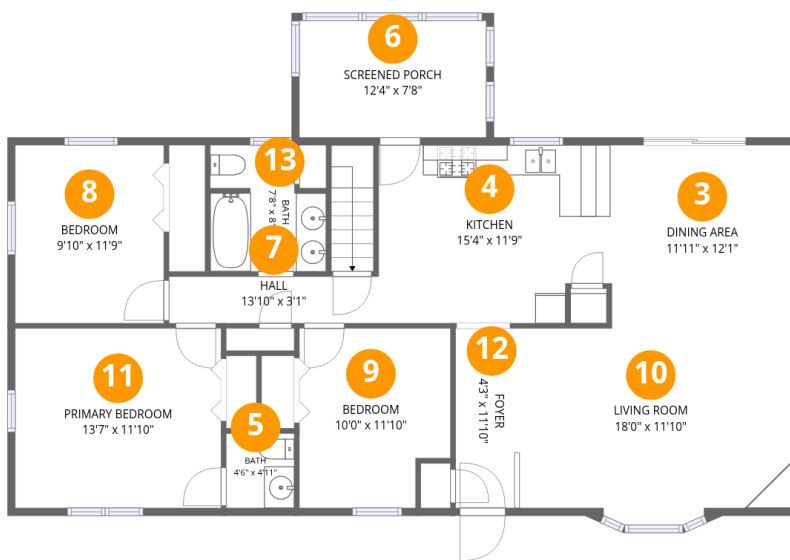

## Room dimensions

Floor 1

Total:1226sqft Excluded: 0sqft

#		Dimensions	sqft	Counted as living area
1	Bath	12'0" x 5'11"	70 sq. ft	Yes
2	Recreation Room	51'3" x 23'11"	1149 sq. ft	Yes

Home data report

1944 Nace Road, Fincastle, Botetourt County, Virginia, United States, 24090

Room dimensions

Floor 2

Total:1226sqft Excluded: 102sqft

#		Dimensions	sqft	Counted as living area
3	Dining Area	11'11" x 12'1"	144 sq. ft	Yes
4	Kitchen	15'4" x 11'9"	172 sq. ft	Yes
5	Bath	4'6" x 4'11"	22 sq. ft	Yes
6	Screened Porch	12'4" x 7'8"	95 sq. ft	No
7	Hall	13'10" x 3'1"	43 sq. ft	Yes
8	Bedroom	9'10" x 11'9"	115 sq. ft	Yes
9	Bedroom	10'0" x 11'10"	110 sq. ft	Yes
10	Living Room	18'0" x 11'10"	213 sq. ft	Yes
11	Primary Bedroom	13'7" x 11'10"	161 sq. ft	Yes
12	Foyer	4'3" x 11'10"	50 sq. ft	Yes
13	Bath	7'8" x 8'4"	56 sq. ft	Yes

1944 Nace Road, Fincastle, Botetourt County, Virginia, United States, 24090

9 Floor 2 - Bedroom

Dimensions: 10'0" x 11'10"  
Area: 110 sq. ft  
Counted as living area: Yes

Heated: Yes  
Finished: Yes  
Enclosed: Yes  
Contiguous: Yes  
Permitted: Yes  
Wet space: No  
Addition: No  
Conversion: No

1944 Nace Road, Fincastle, Botetourt County, Virginia, United States, 24090

**12** Floor 2 - Foyer

Dimensions: 4'3" x 11'10"  
Area: 50 sq. ft  
Counted as living area: Yes

Heated: Yes  
Finished: Yes  
Enclosed: Yes  
Contiguous: Yes  
Permitted: Yes  
Wet space: No  
Addition: No  
Conversion: No