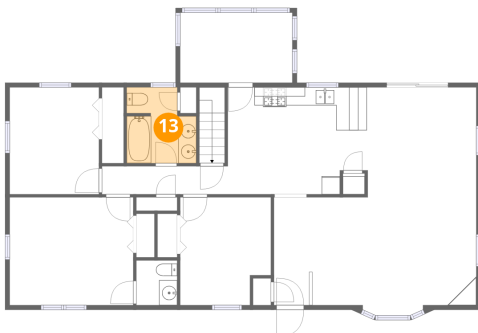

13 Floor 2 - Bath

Dimensions: 7'8" x 8'4"
Area: 56 sq. ft
Counted as living area: Yes

Heated: Yes
Finished: Yes
Enclosed: Yes
Contiguous: Yes
Permitted: Yes
Wet space: Yes
Addition: No
Conversion: No