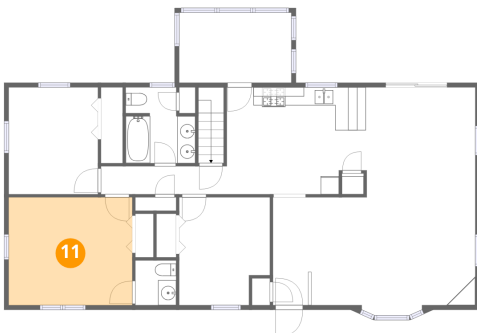

11 Floor 2 - Primary Bedroom

Dimensions: 13'7" x 11'10"
Area: 161 sq. ft
Counted as living area: Yes

Heated: Yes
Finished: Yes
Enclosed: Yes
Contiguous: Yes
Permitted: Yes
Wet space: No
Addition: No
Conversion: No