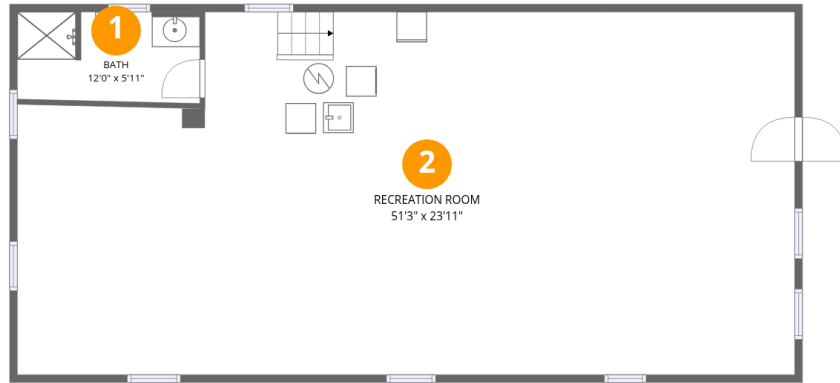

Home data report

1944 Nace Road, Fincastle, Botetourt County, Virginia, United States, 24090

Room dimensions

Floor 1

Total:1226sqft Excluded: 0sqft

#		Dimensions	sqft	Counted as living area
1	Bath	12'0" x 5'11"	70 sq. ft	Yes
2	Recreation Room	51'3" x 23'11"	1149 sq. ft	Yes