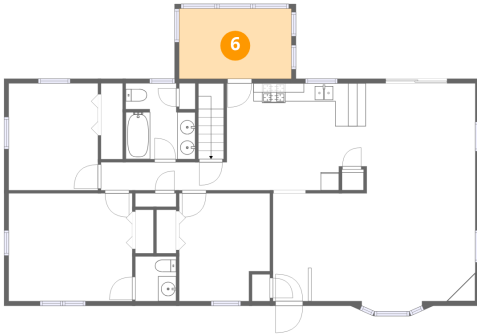

6 Floor 2 - Screened Porch

Dimensions: 12'4" x 7'8"
Area: 95 sq. ft
Counted as living area: No

Heated: No
Finished: No
Enclosed: No
Contiguous: Yes
Permitted: Yes
Wet space: No
Addition: No
Conversion: No