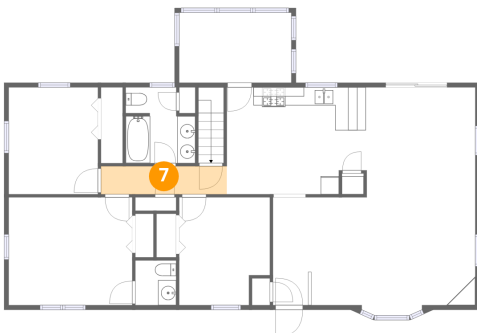

7 Floor 2 - Hall

Dimensions: 13'10" x 3'1"
Area: 43 sq. ft
Counted as living area: Yes

Heated: Yes
Finished: Yes
Enclosed: Yes
Contiguous: Yes
Permitted: Yes
Wet space: No
Addition: No
Conversion: No