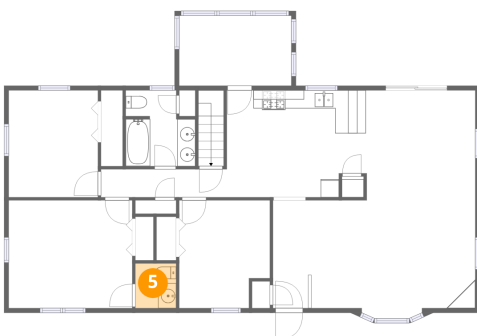

5 Floor 2 - Bath

Dimensions: 4'6" x 4'11"
Area: 22 sq. ft
Counted as living area: Yes

Heated: Yes
Finished: Yes
Enclosed: Yes
Contiguous: Yes
Permitted: Yes
Wet space: Yes
Addition: No
Conversion: No