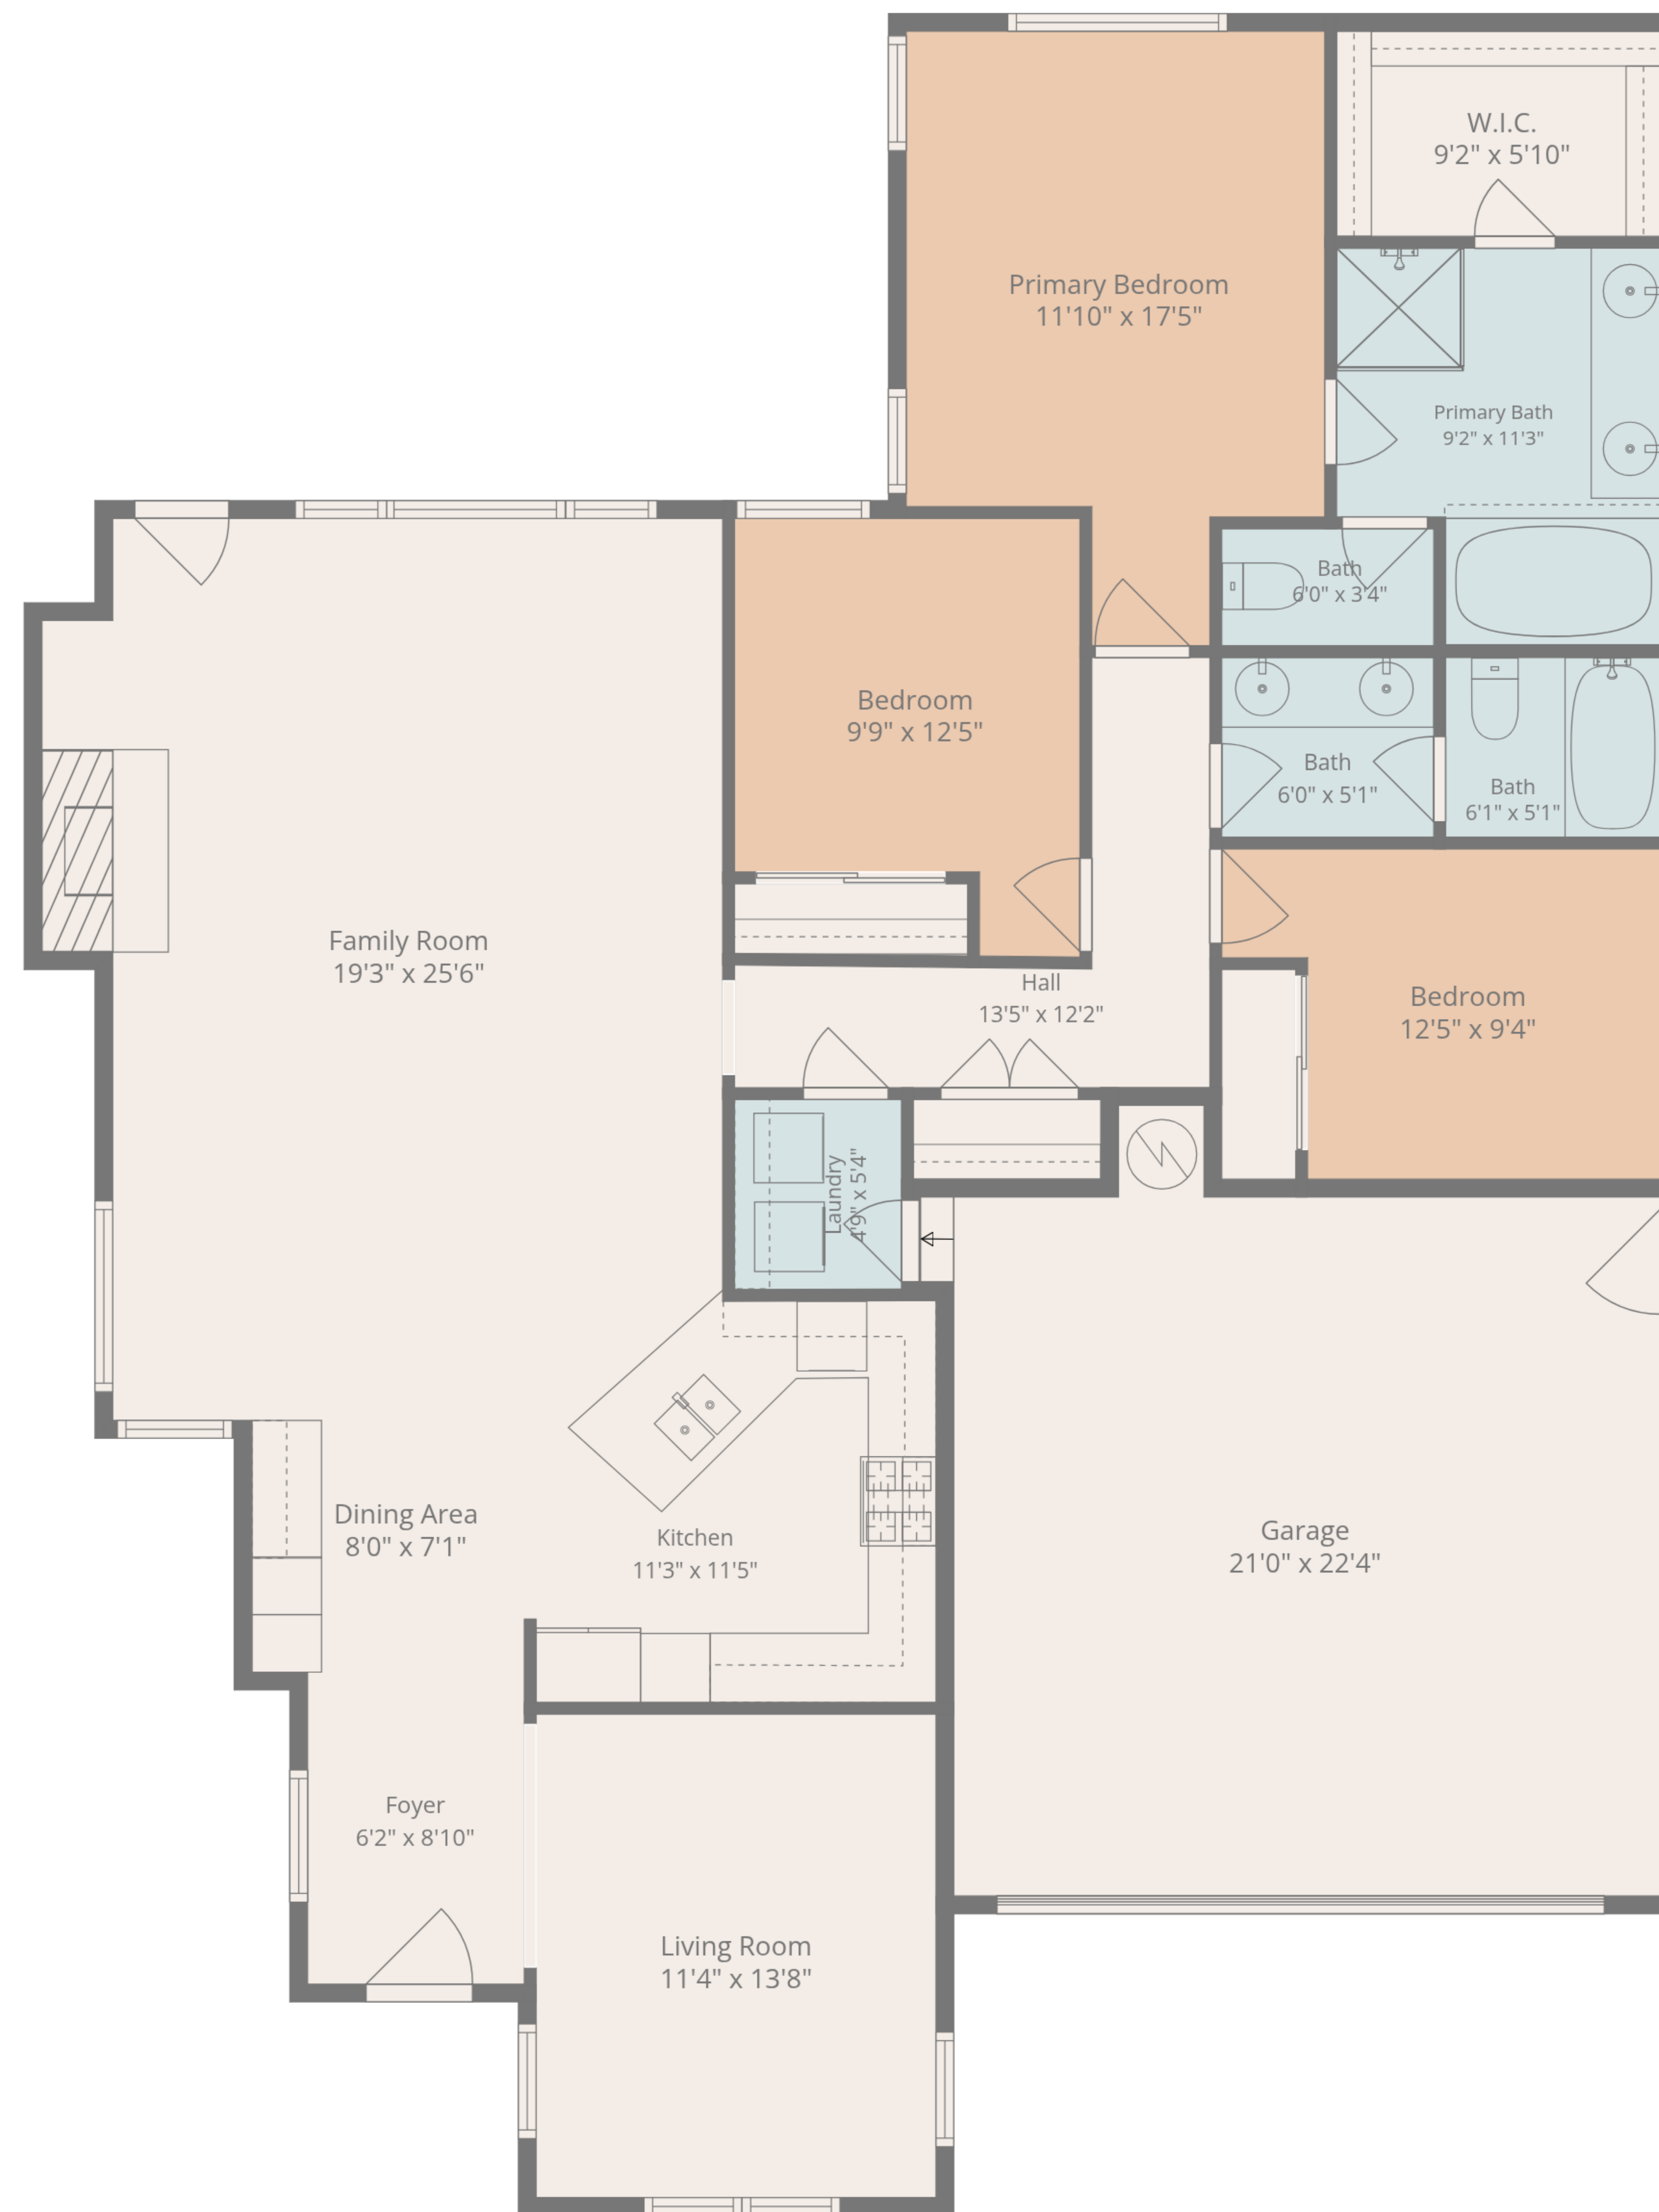

TOTAL: 1641 sq. ft
 1st floor: 1641 sq. ft
 EXCLUDED AREAS: GARAGE: 404 sq. ft, WALLS: 132 sq. ft

TOTAL: 1641 sq. ft
 1st floor: 1641 sq. ft
 EXCLUDED AREAS: GARAGE: 404 sq. ft, WALLS: 132 sq. ft