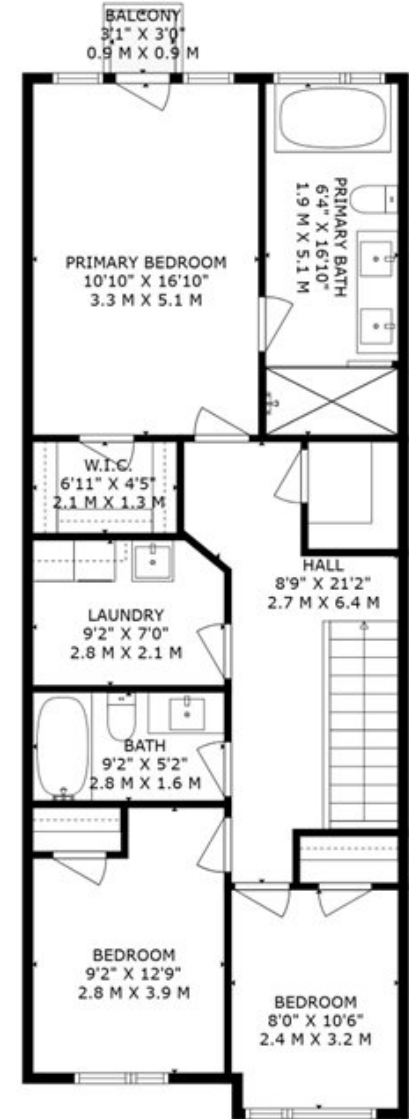

BASEMENT

FLOOR 1

FLOOR 2

FLOOR 3

**Estimated areas**

TSF Basement: 622 sq. ft  
 TSF Floor 1: 969 sq. ft  
 TSF Floor 2: 976 sq. ft included, 110 sq. ft excluded  
 TSF Floor 3: 976 sq. ft included, 10 sq. ft excluded  
 Total Square Footage: 3543 sq. ft, Total Scanned Area: 3363 sq. ft  
 Measurements Are Accurate However Not Exact.