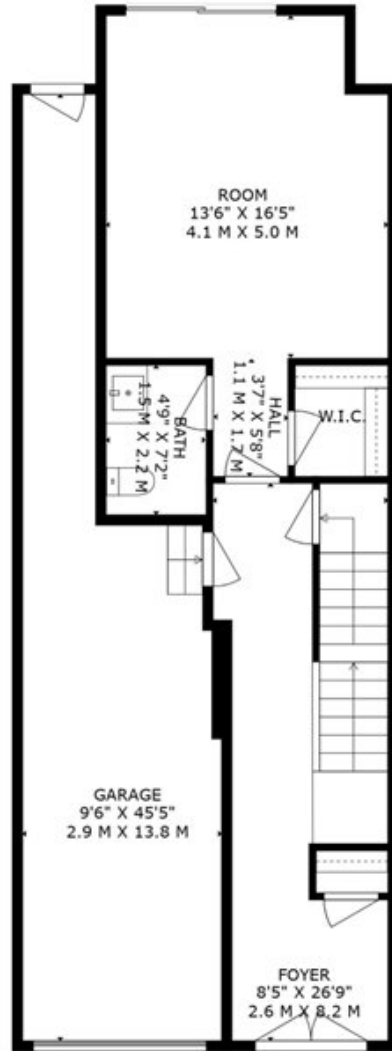

BASEMENT

FLOOR 1

FLOOR 2

FLOOR 3

**Estimated areas**

TSF Basement: 622 sq. ft  
 TSF Floor 1: 969 sq. ft  
 TSF Floor 2: 976 sq. ft included, 110 sq. ft excluded  
 TSF Floor 3: 976 sq. ft included, 10 sq. ft excluded  
 Total Square Footage: 3543 sq. ft, Total Scanned Area: 3363 sq. ft  
 Measurements Are Accurate However Not Exact.