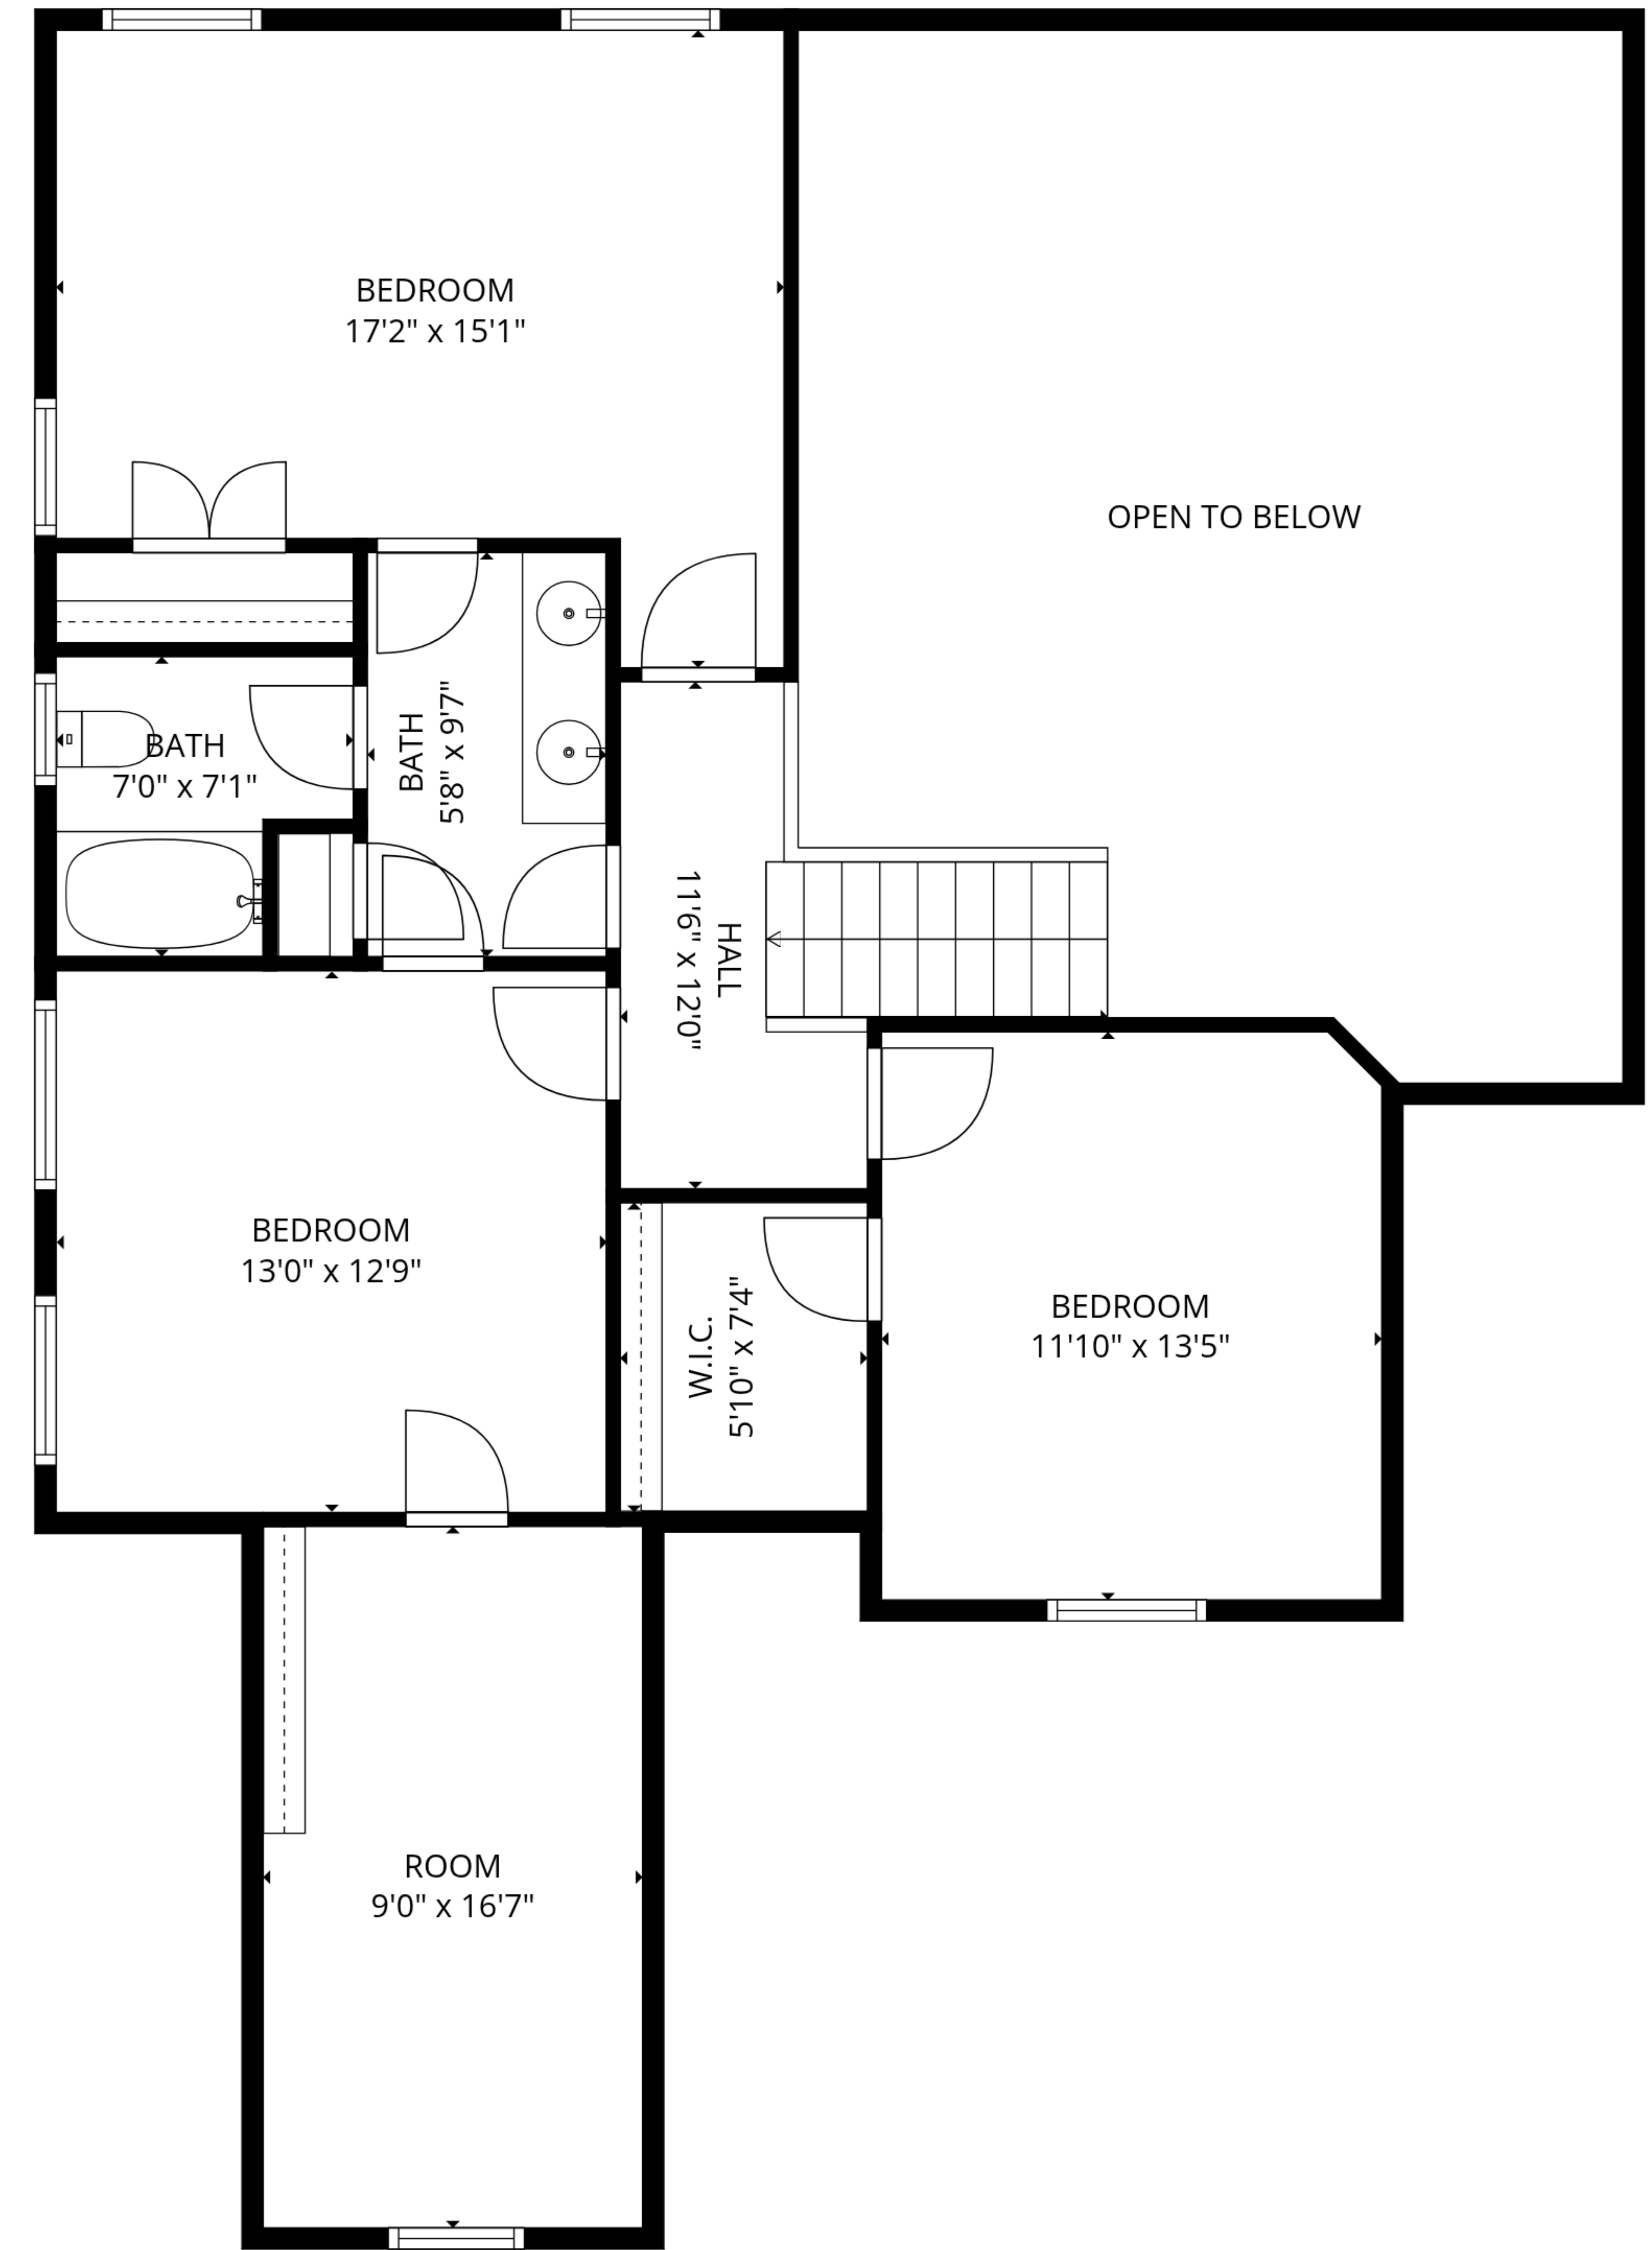

TOTAL: 2770 sq. ft

1st floor: 1796 sq. ft, 2nd floor: 974 sq. ft

EXCLUDED AREAS: GARAGE: 408 sq. ft, OPEN TO BELOW: 435 sq. ft, WALLS: 215 sq. ft

TOTAL: 2770 sq. ft

1st floor: 1796 sq. ft, 2nd floor: 974 sq. ft

EXCLUDED AREAS: GARAGE: 408 sq. ft, OPEN TO BELOW: 435 sq. ft, WALLS: 215 sq. ft

1st floor

2nd floor

TOTAL: 2770 sq. ft
 1st floor: 1796 sq. ft, 2nd floor: 974 sq. ft
 EXCLUDED AREAS: GARAGE: 408 sq. ft, OPEN TO BELOW: 435 sq. ft, WALLS: 215 sq. ft