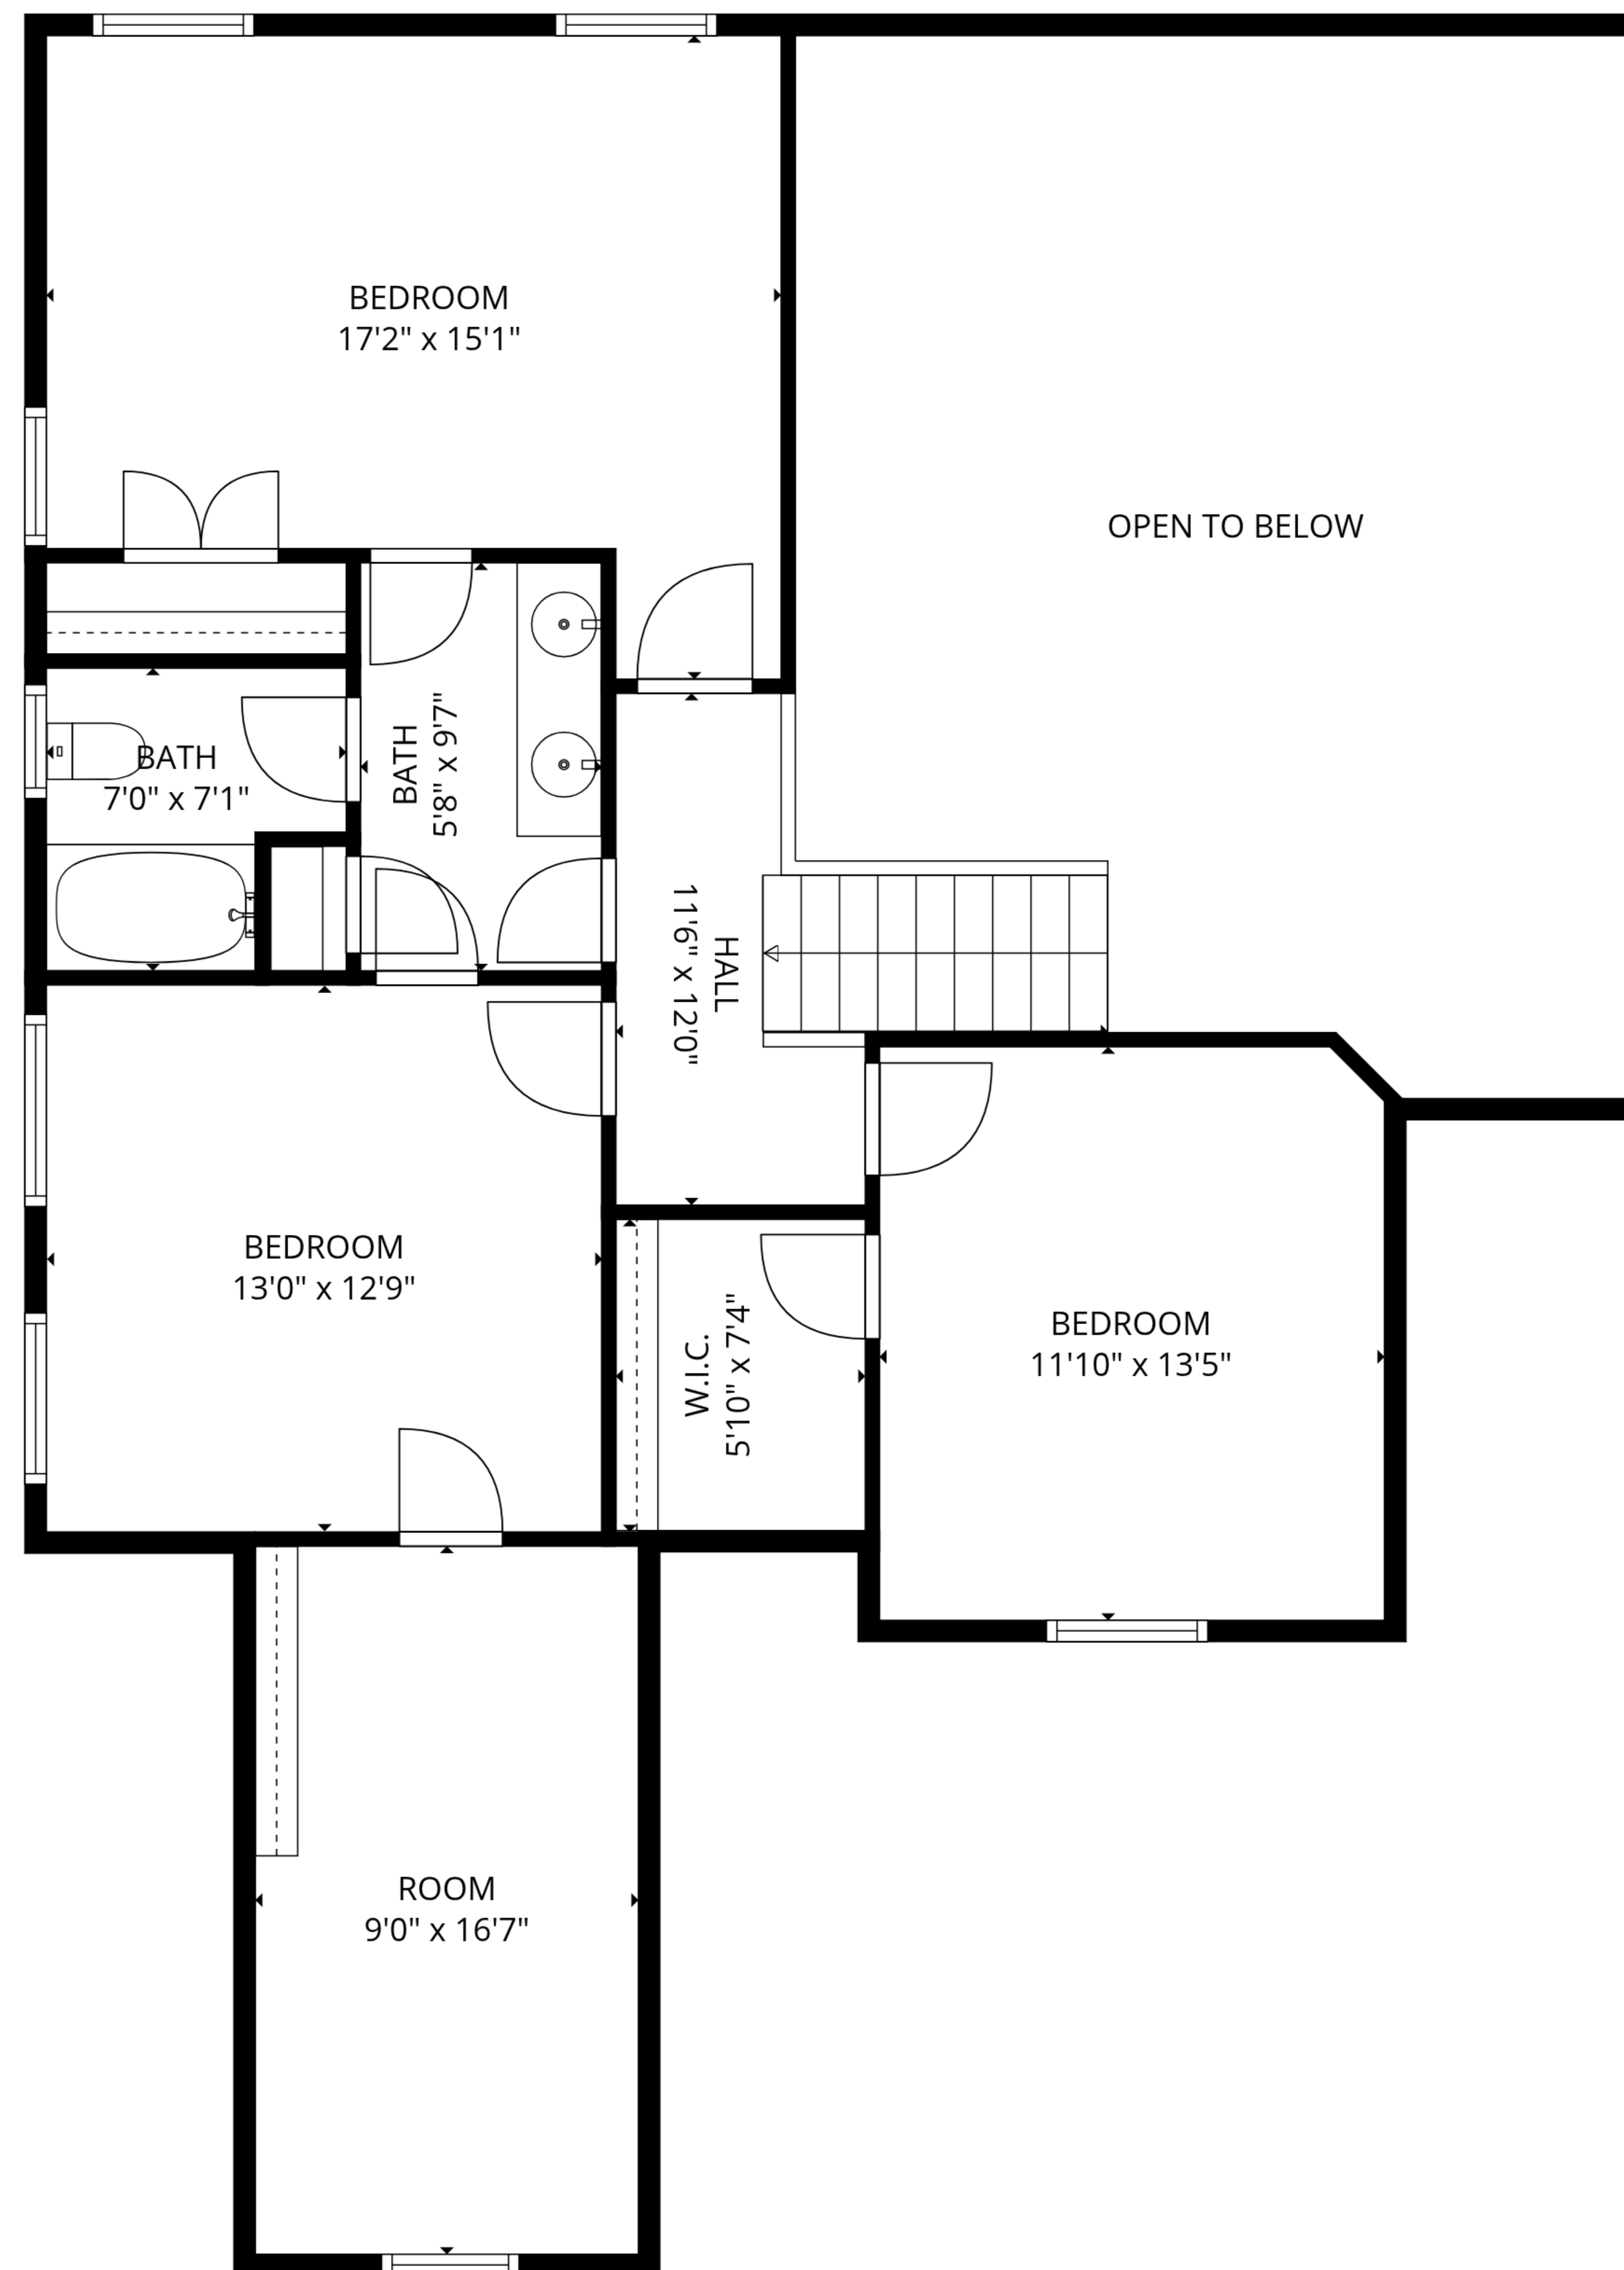

TOTAL: 2770 sq. ft

1st floor: 1796 sq. ft, 2nd floor: 974 sq. ft

EXCLUDED AREAS: GARAGE: 408 sq. ft, OPEN TO BELOW: 435 sq. ft, WALLS: 215 sq. ft

TOTAL: 2770 sq. ft

1st floor: 1796 sq. ft, 2nd floor: 974 sq. ft

EXCLUDED AREAS: GARAGE: 408 sq. ft, OPEN TO BELOW: 435 sq. ft, WALLS: 215 sq. ft

1st floor

2nd floor

TOTAL: 2770 sq. ft
 1st floor: 1796 sq. ft, 2nd floor: 974 sq. ft
 EXCLUDED AREAS: GARAGE: 408 sq. ft, OPEN TO BELOW: 435 sq. ft, WALLS: 215 sq. ft