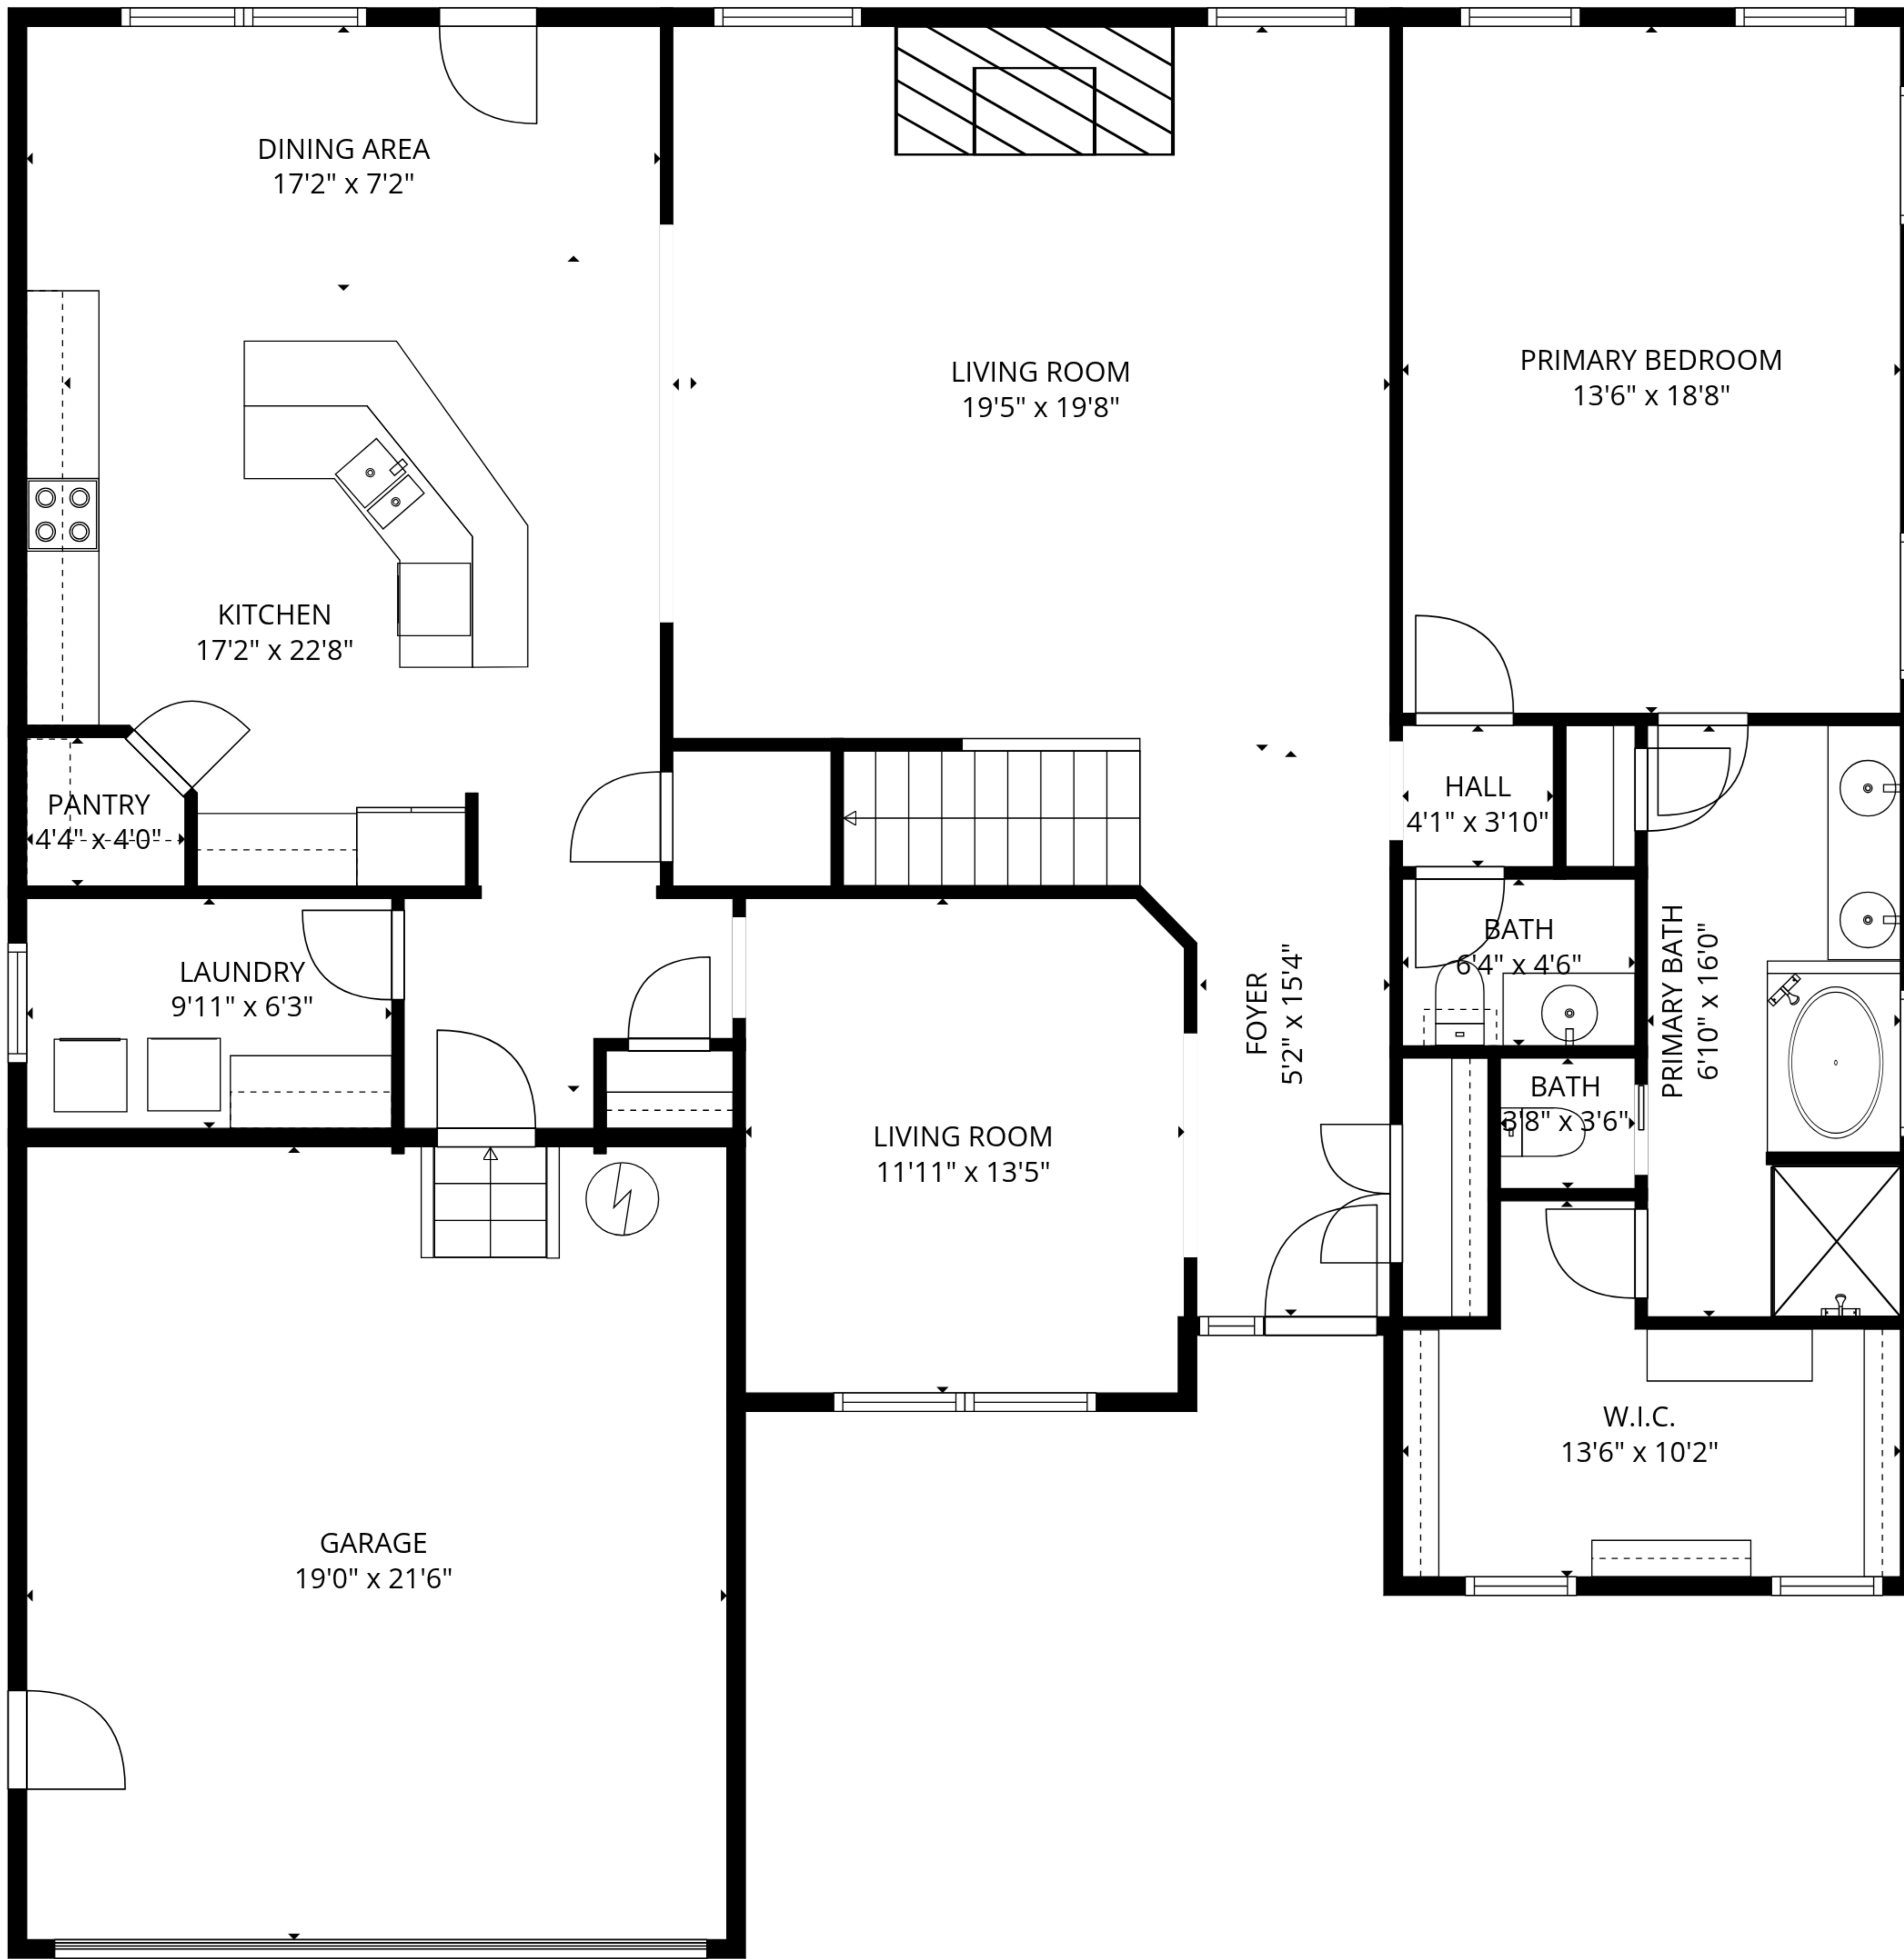

TOTAL: 2770 sq. ft

1st floor: 1796 sq. ft, 2nd floor: 974 sq. ft

EXCLUDED AREAS: GARAGE: 408 sq. ft, OPEN TO BELOW: 435 sq. ft, WALLS: 215 sq. ft

TOTAL: 2770 sq. ft

1st floor: 1796 sq. ft, 2nd floor: 974 sq. ft

EXCLUDED AREAS: GARAGE: 408 sq. ft, OPEN TO BELOW: 435 sq. ft, WALLS: 215 sq. ft

1st floor

2nd floor

TOTAL: 2770 sq. ft
 1st floor: 1796 sq. ft, 2nd floor: 974 sq. ft
 EXCLUDED AREAS: GARAGE: 408 sq. ft, OPEN TO BELOW: 435 sq. ft, WALLS: 215 sq. ft