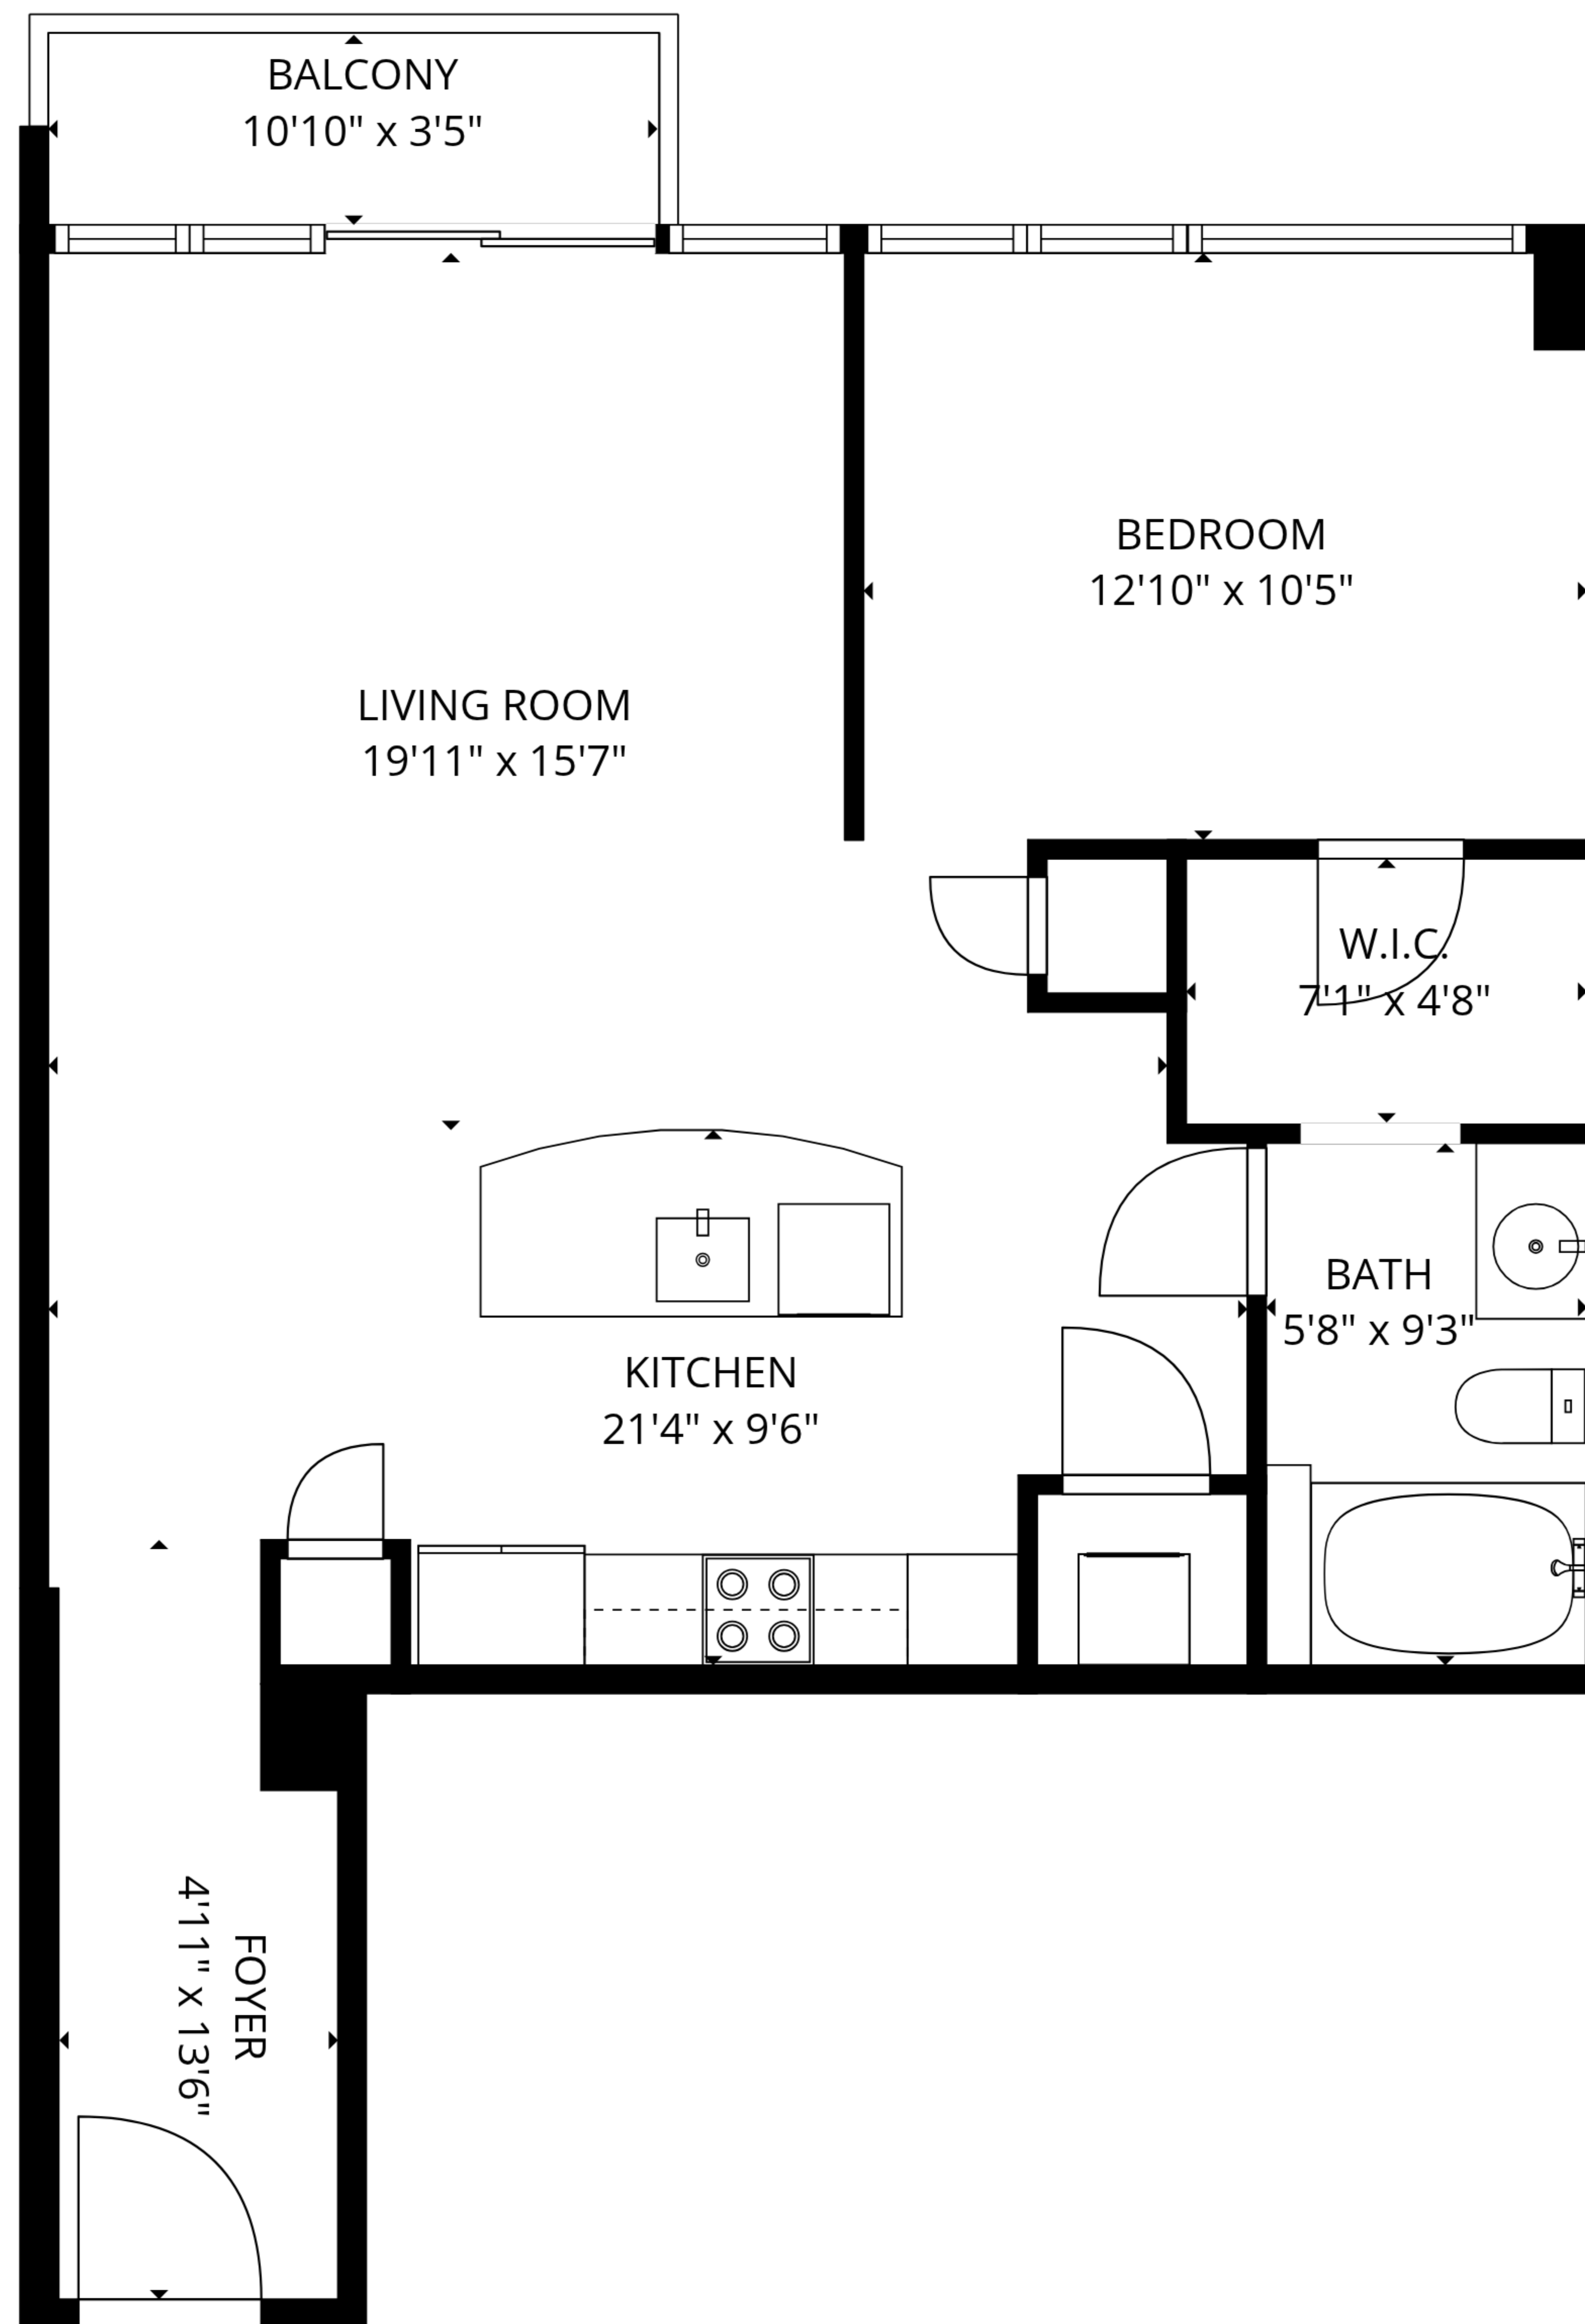

**TOTAL: 741 sq. ft**  
1st floor: 741 sq. ft  
EXCLUDED AREAS: BALCONY: 37 sq. ft, WALLS: 68 sq. ft

SIZES AND DIMENSIONS ARE APPROXIMATE, ACTUAL MAY VARY.

**TOTAL: 741 sq. ft**  
1st floor: 741 sq. ft  
EXCLUDED AREAS: BALCONY: 37 sq. ft, WALLS: 68 sq. ft

SIZES AND DIMENSIONS ARE APPROXIMATE, ACTUAL MAY VARY.