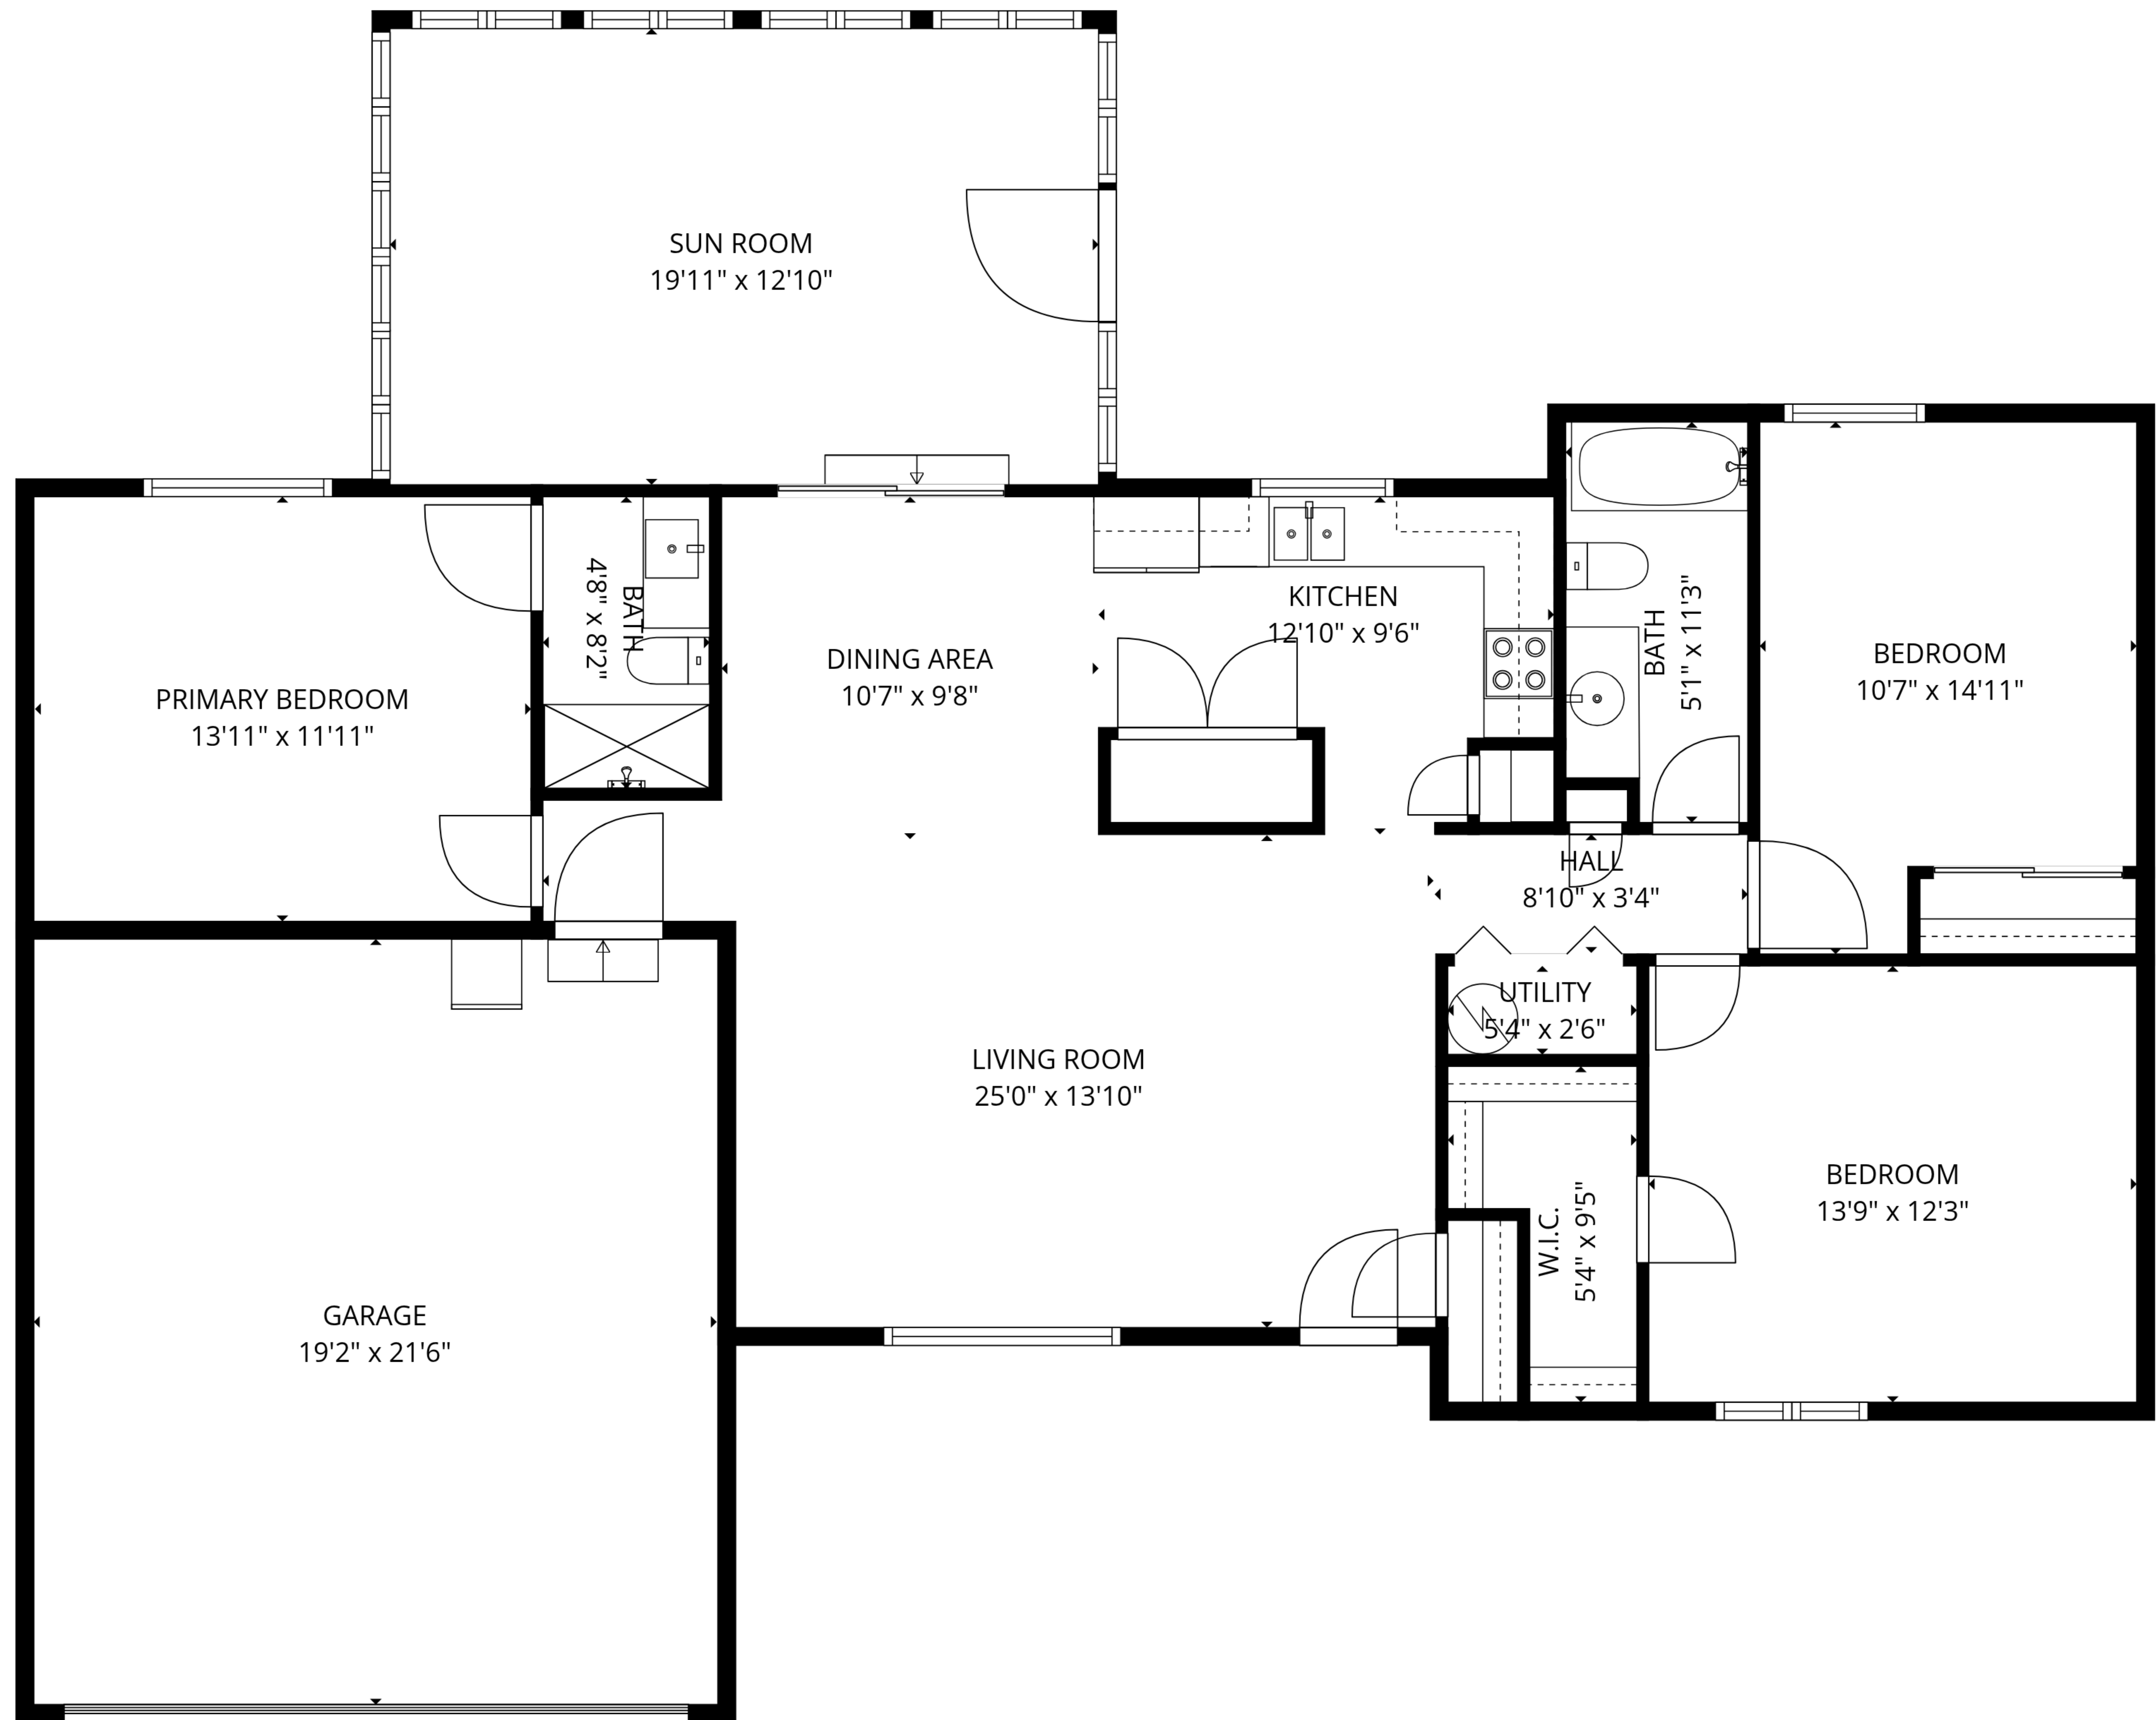

TOTAL: 1491 sq. ft
 1st floor: 1491 sq. ft
 EXCLUDED AREAS: GARAGE: 413 sq. ft, WALLS: 127 sq. ft

SIZES AND DIMENSIONS ARE APPROXIMATE, ACTUAL MAY VARY.

TOTAL: 1491 sq. ft
 1st floor: 1491 sq. ft
 EXCLUDED AREAS: GARAGE: 413 sq. ft, WALLS: 127 sq. ft

SIZES AND DIMENSIONS ARE APPROXIMATE, ACTUAL MAY VARY.