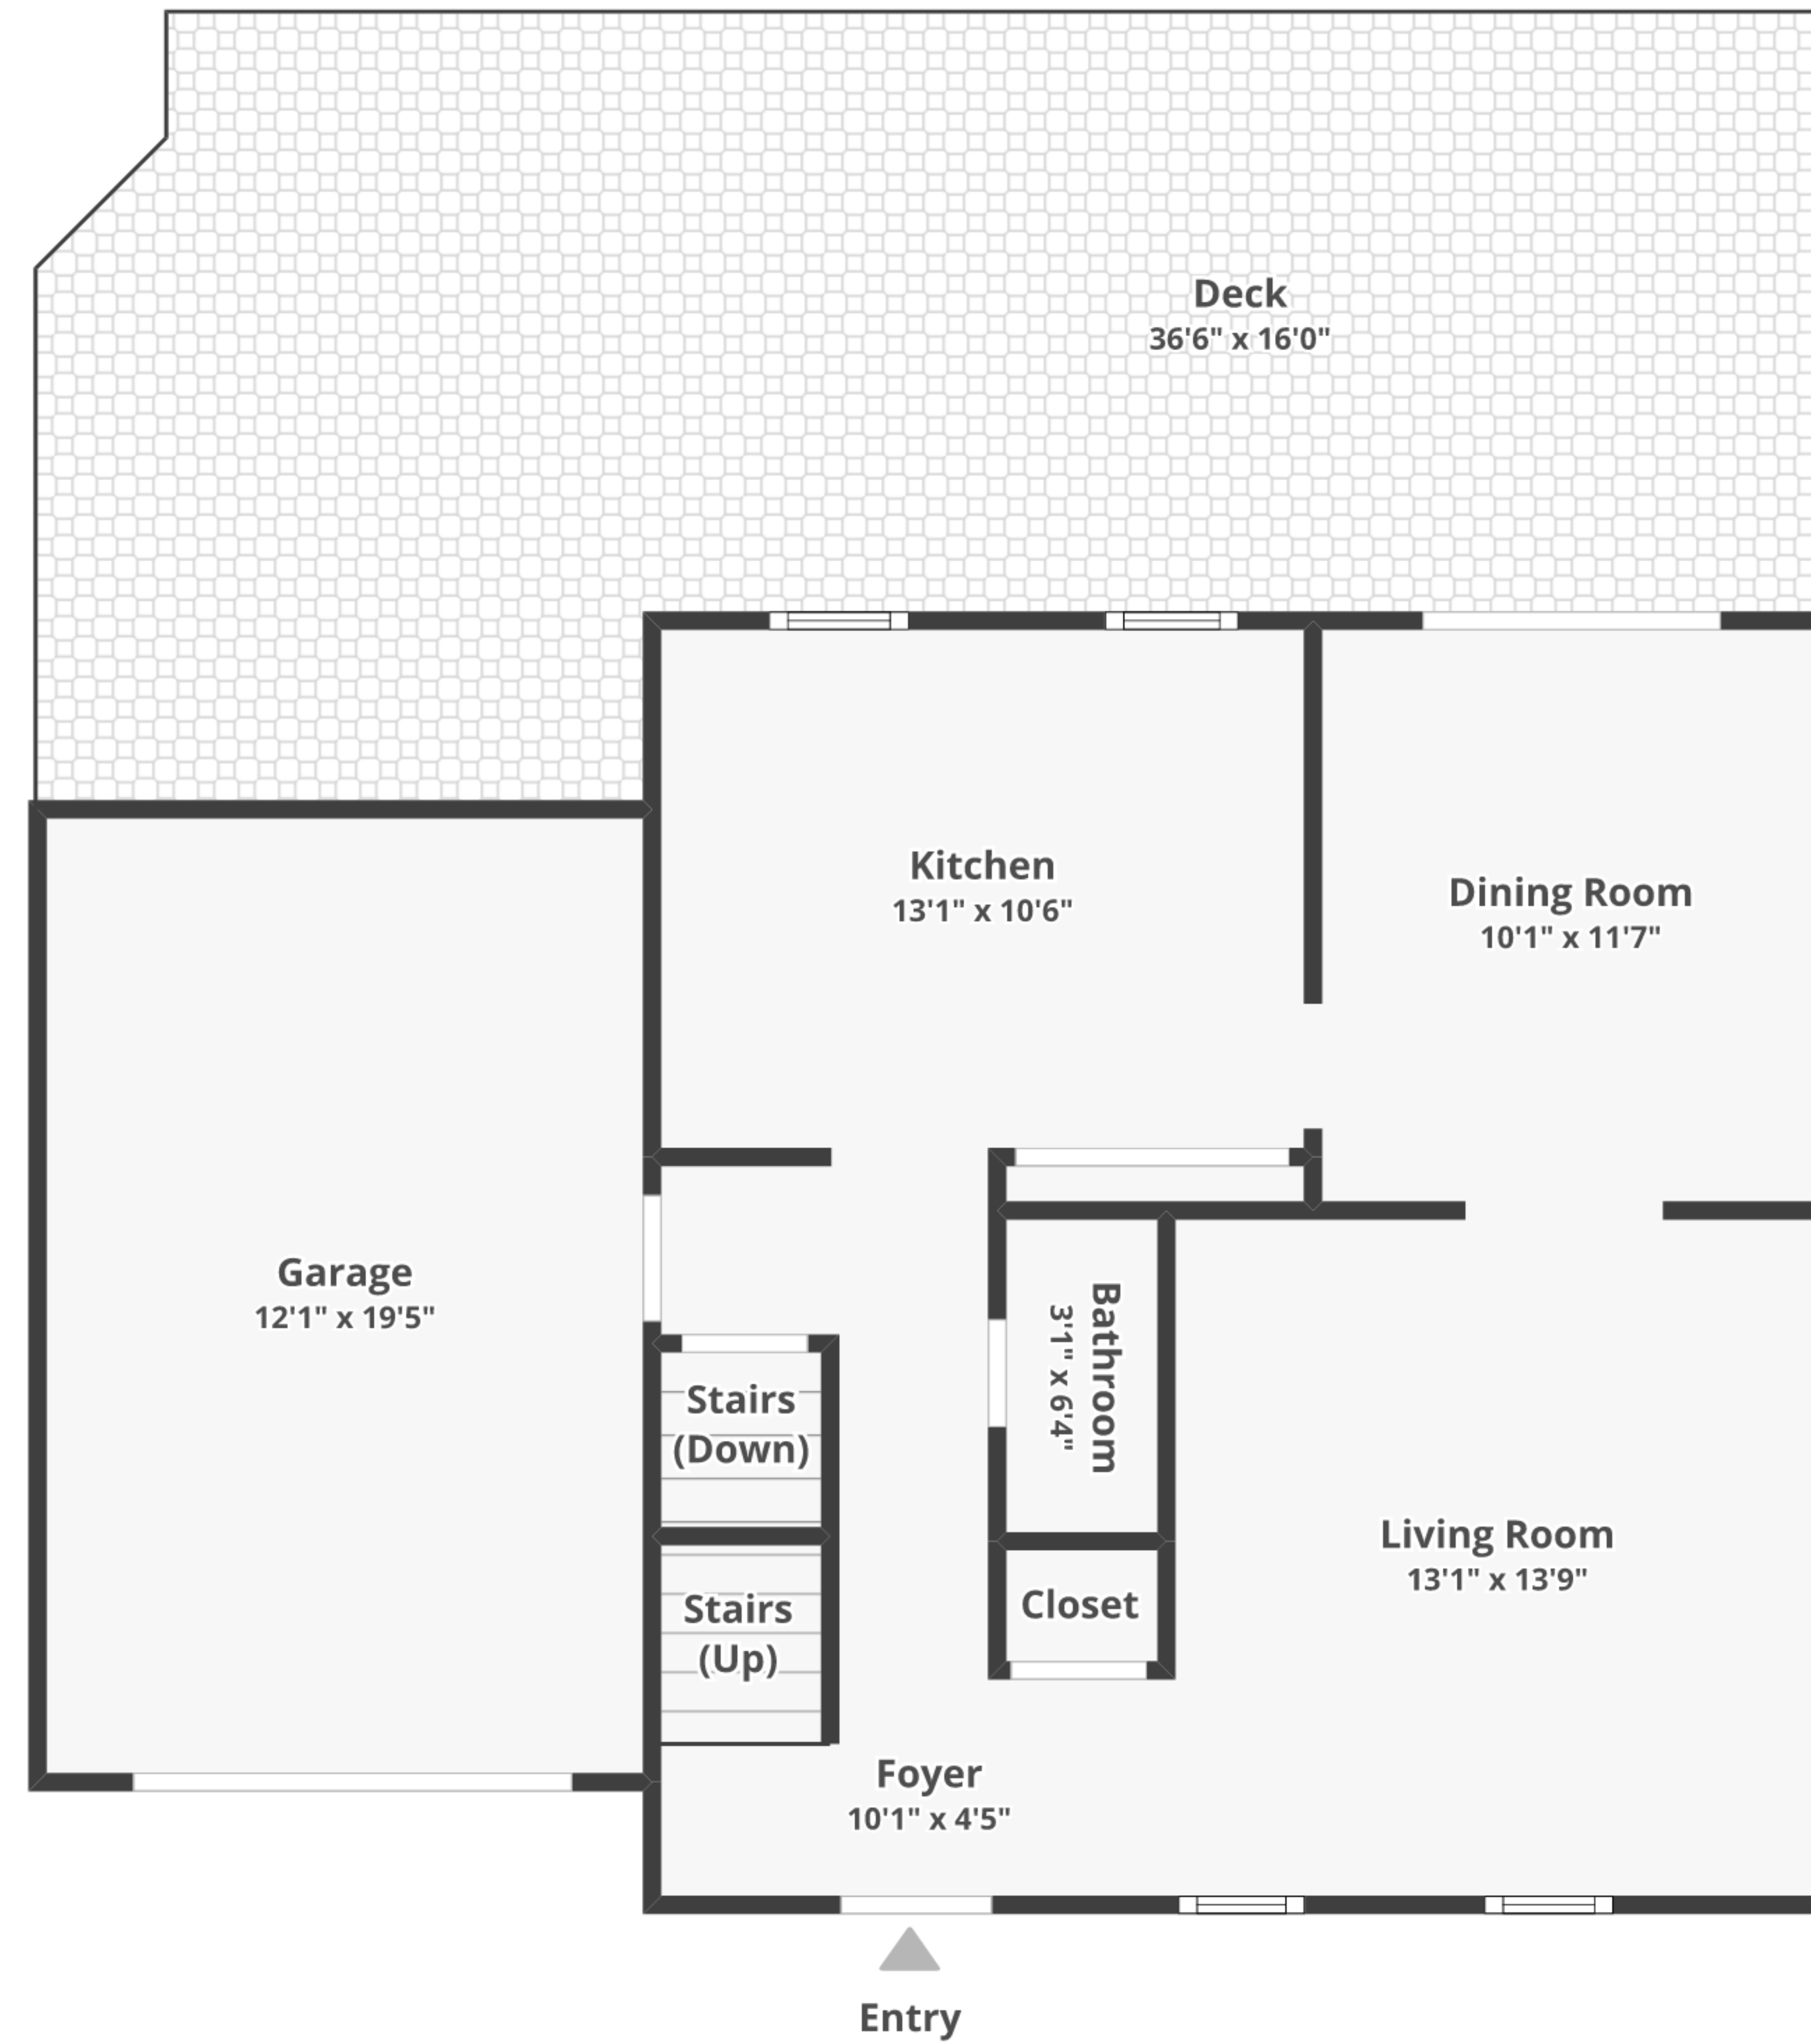

# 433 Springfield Ct, Lititz, PA 17543

Total finished area: ~1,356.46 sq. ft.

Total unfinished area: ~327.99 sq. ft.

## Floor 1

Finished area: ~581.67 sq. ft.

Unfinished area: ~0 sq. ft.