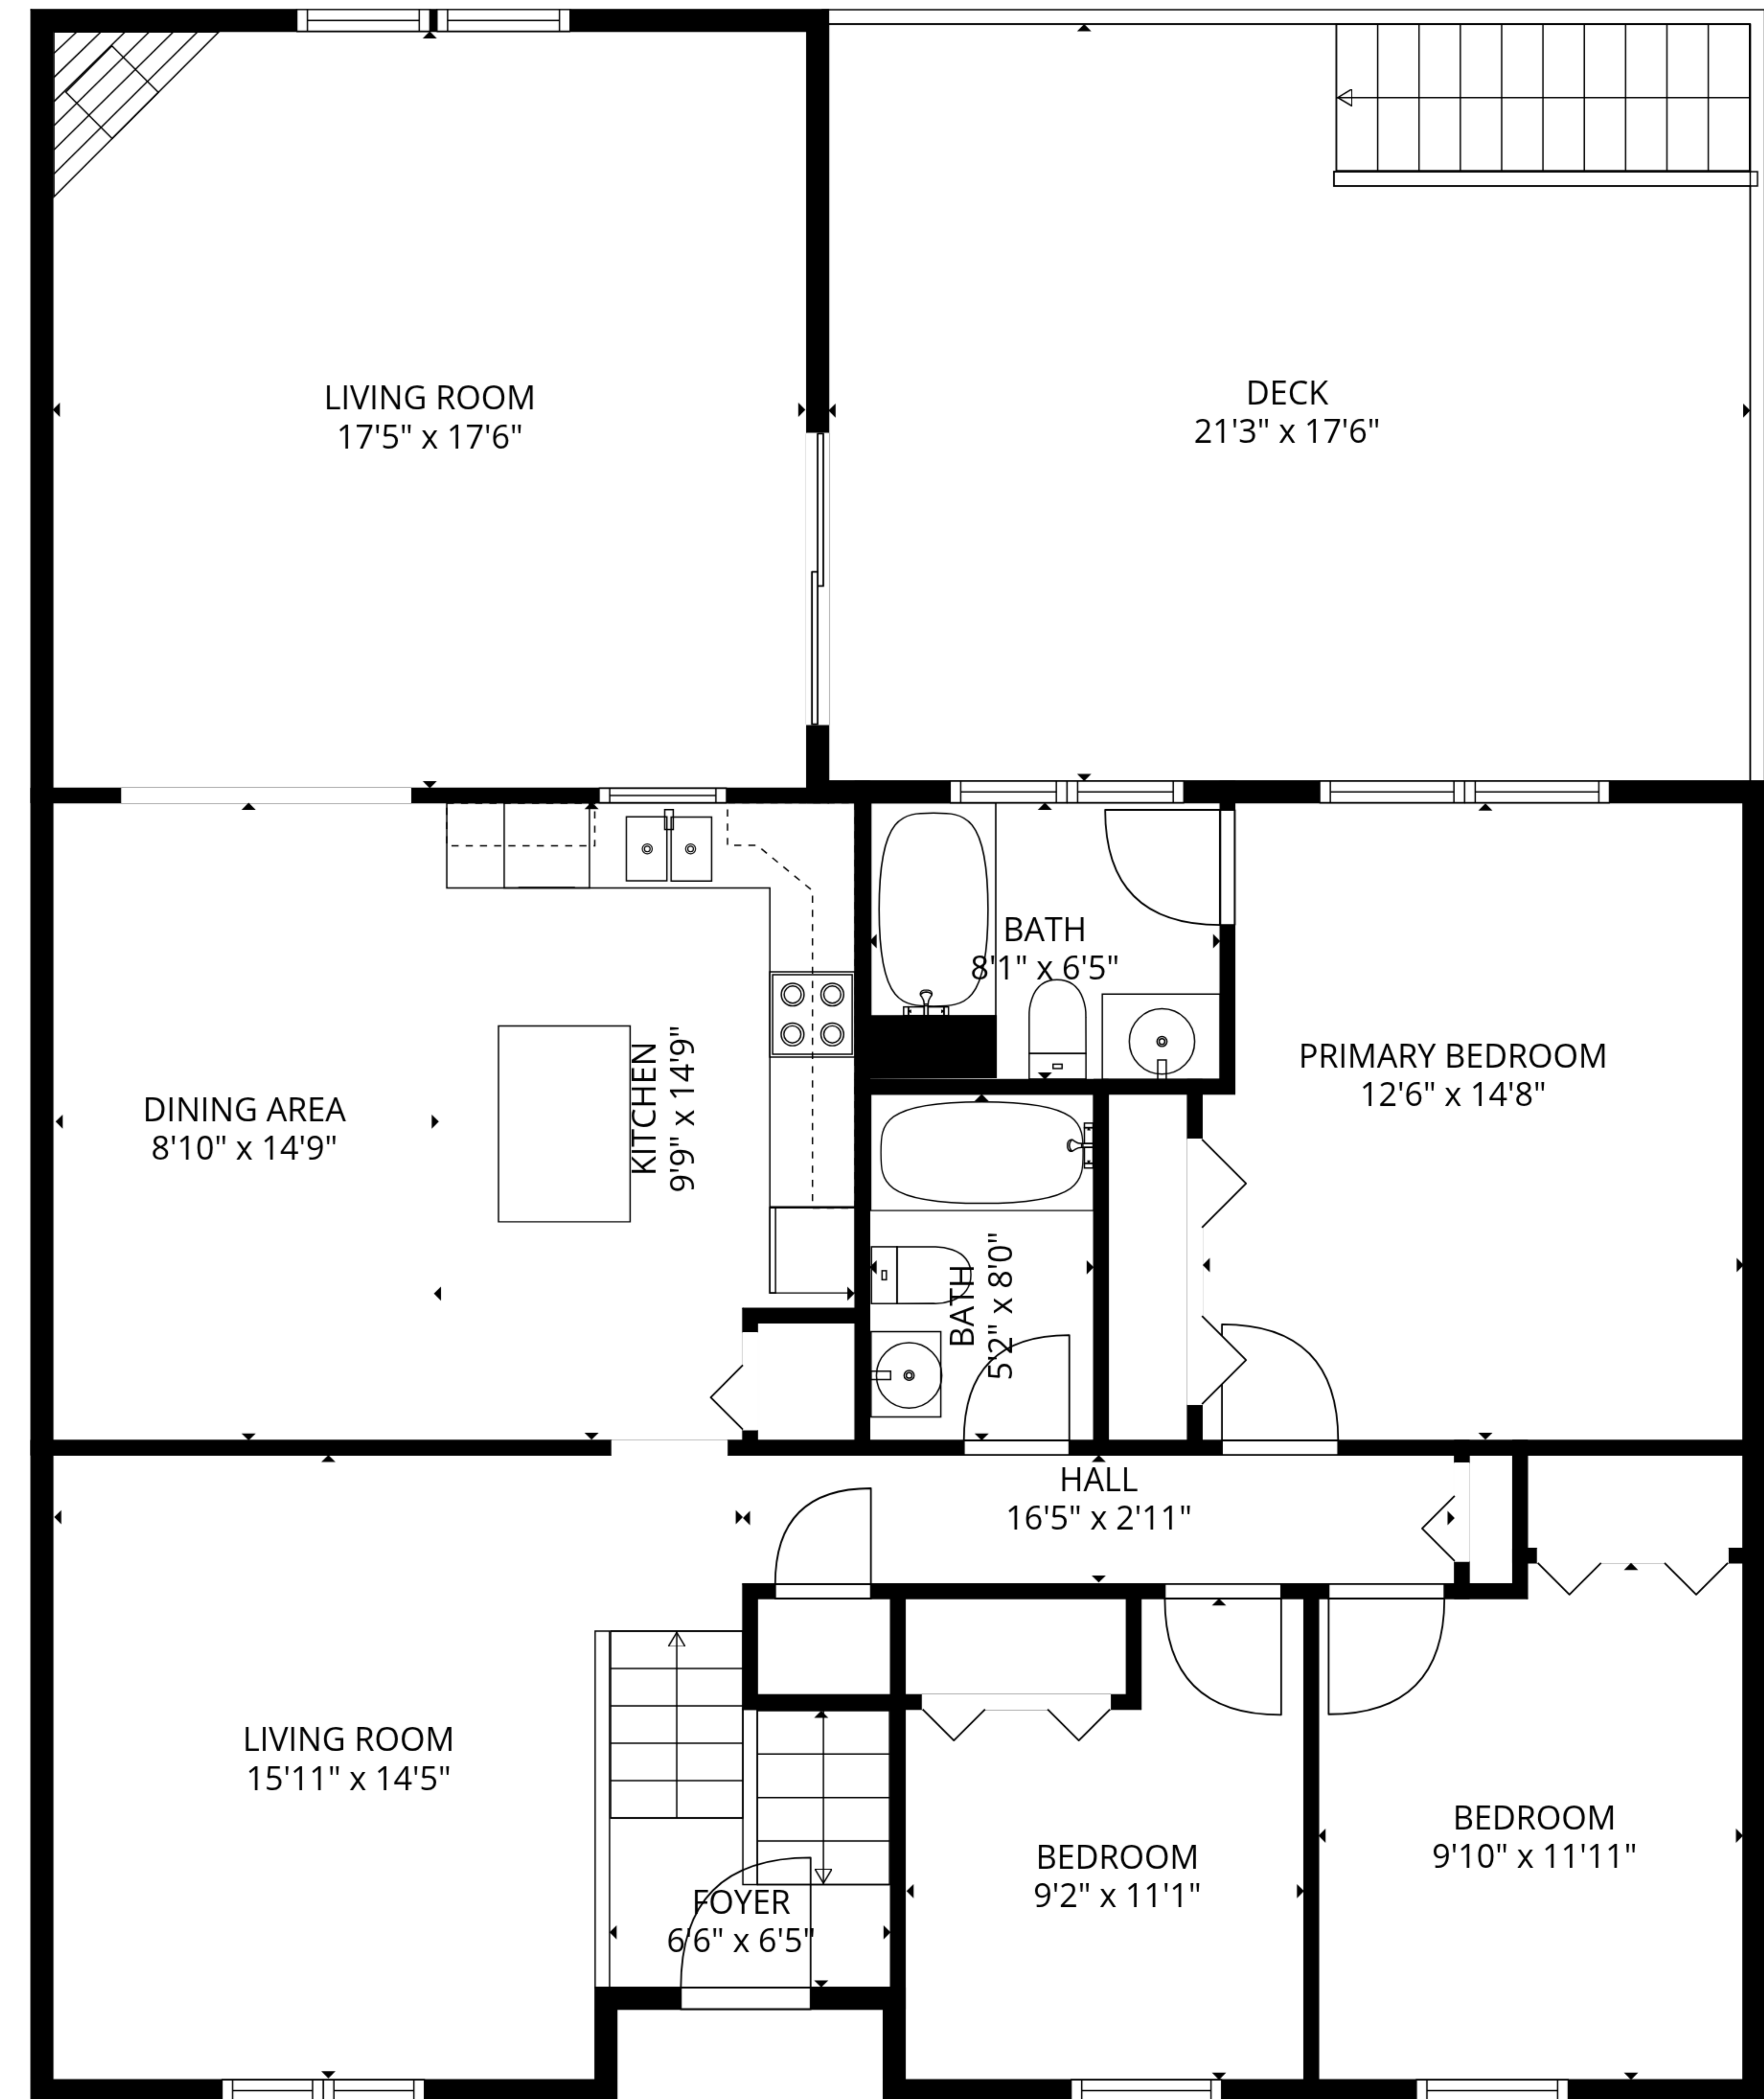

**TOTAL: 2101 sq. ft**

1st floor: 655 sq. ft, 2nd floor: 1446 sq. ft

EXCLUDED AREAS: GARAGE: 661 sq. ft, DECK: 369 sq. ft, WALLS: 189 sq. ft

**TOTAL: 2101 sq. ft**  
 1st floor: 655 sq. ft, 2nd floor: 1446 sq. ft  
 EXCLUDED AREAS: GARAGE: 661 sq. ft, DECK: 369 sq. ft, WALLS: 189 sq. ft

1st floor

2nd floor

**TOTAL: 2101 sq. ft**  
 1st floor: 655 sq. ft, 2nd floor: 1446 sq. ft  
 EXCLUDED AREAS: GARAGE: 661 sq. ft, DECK: 369 sq. ft, WALLS: 189 sq. ft