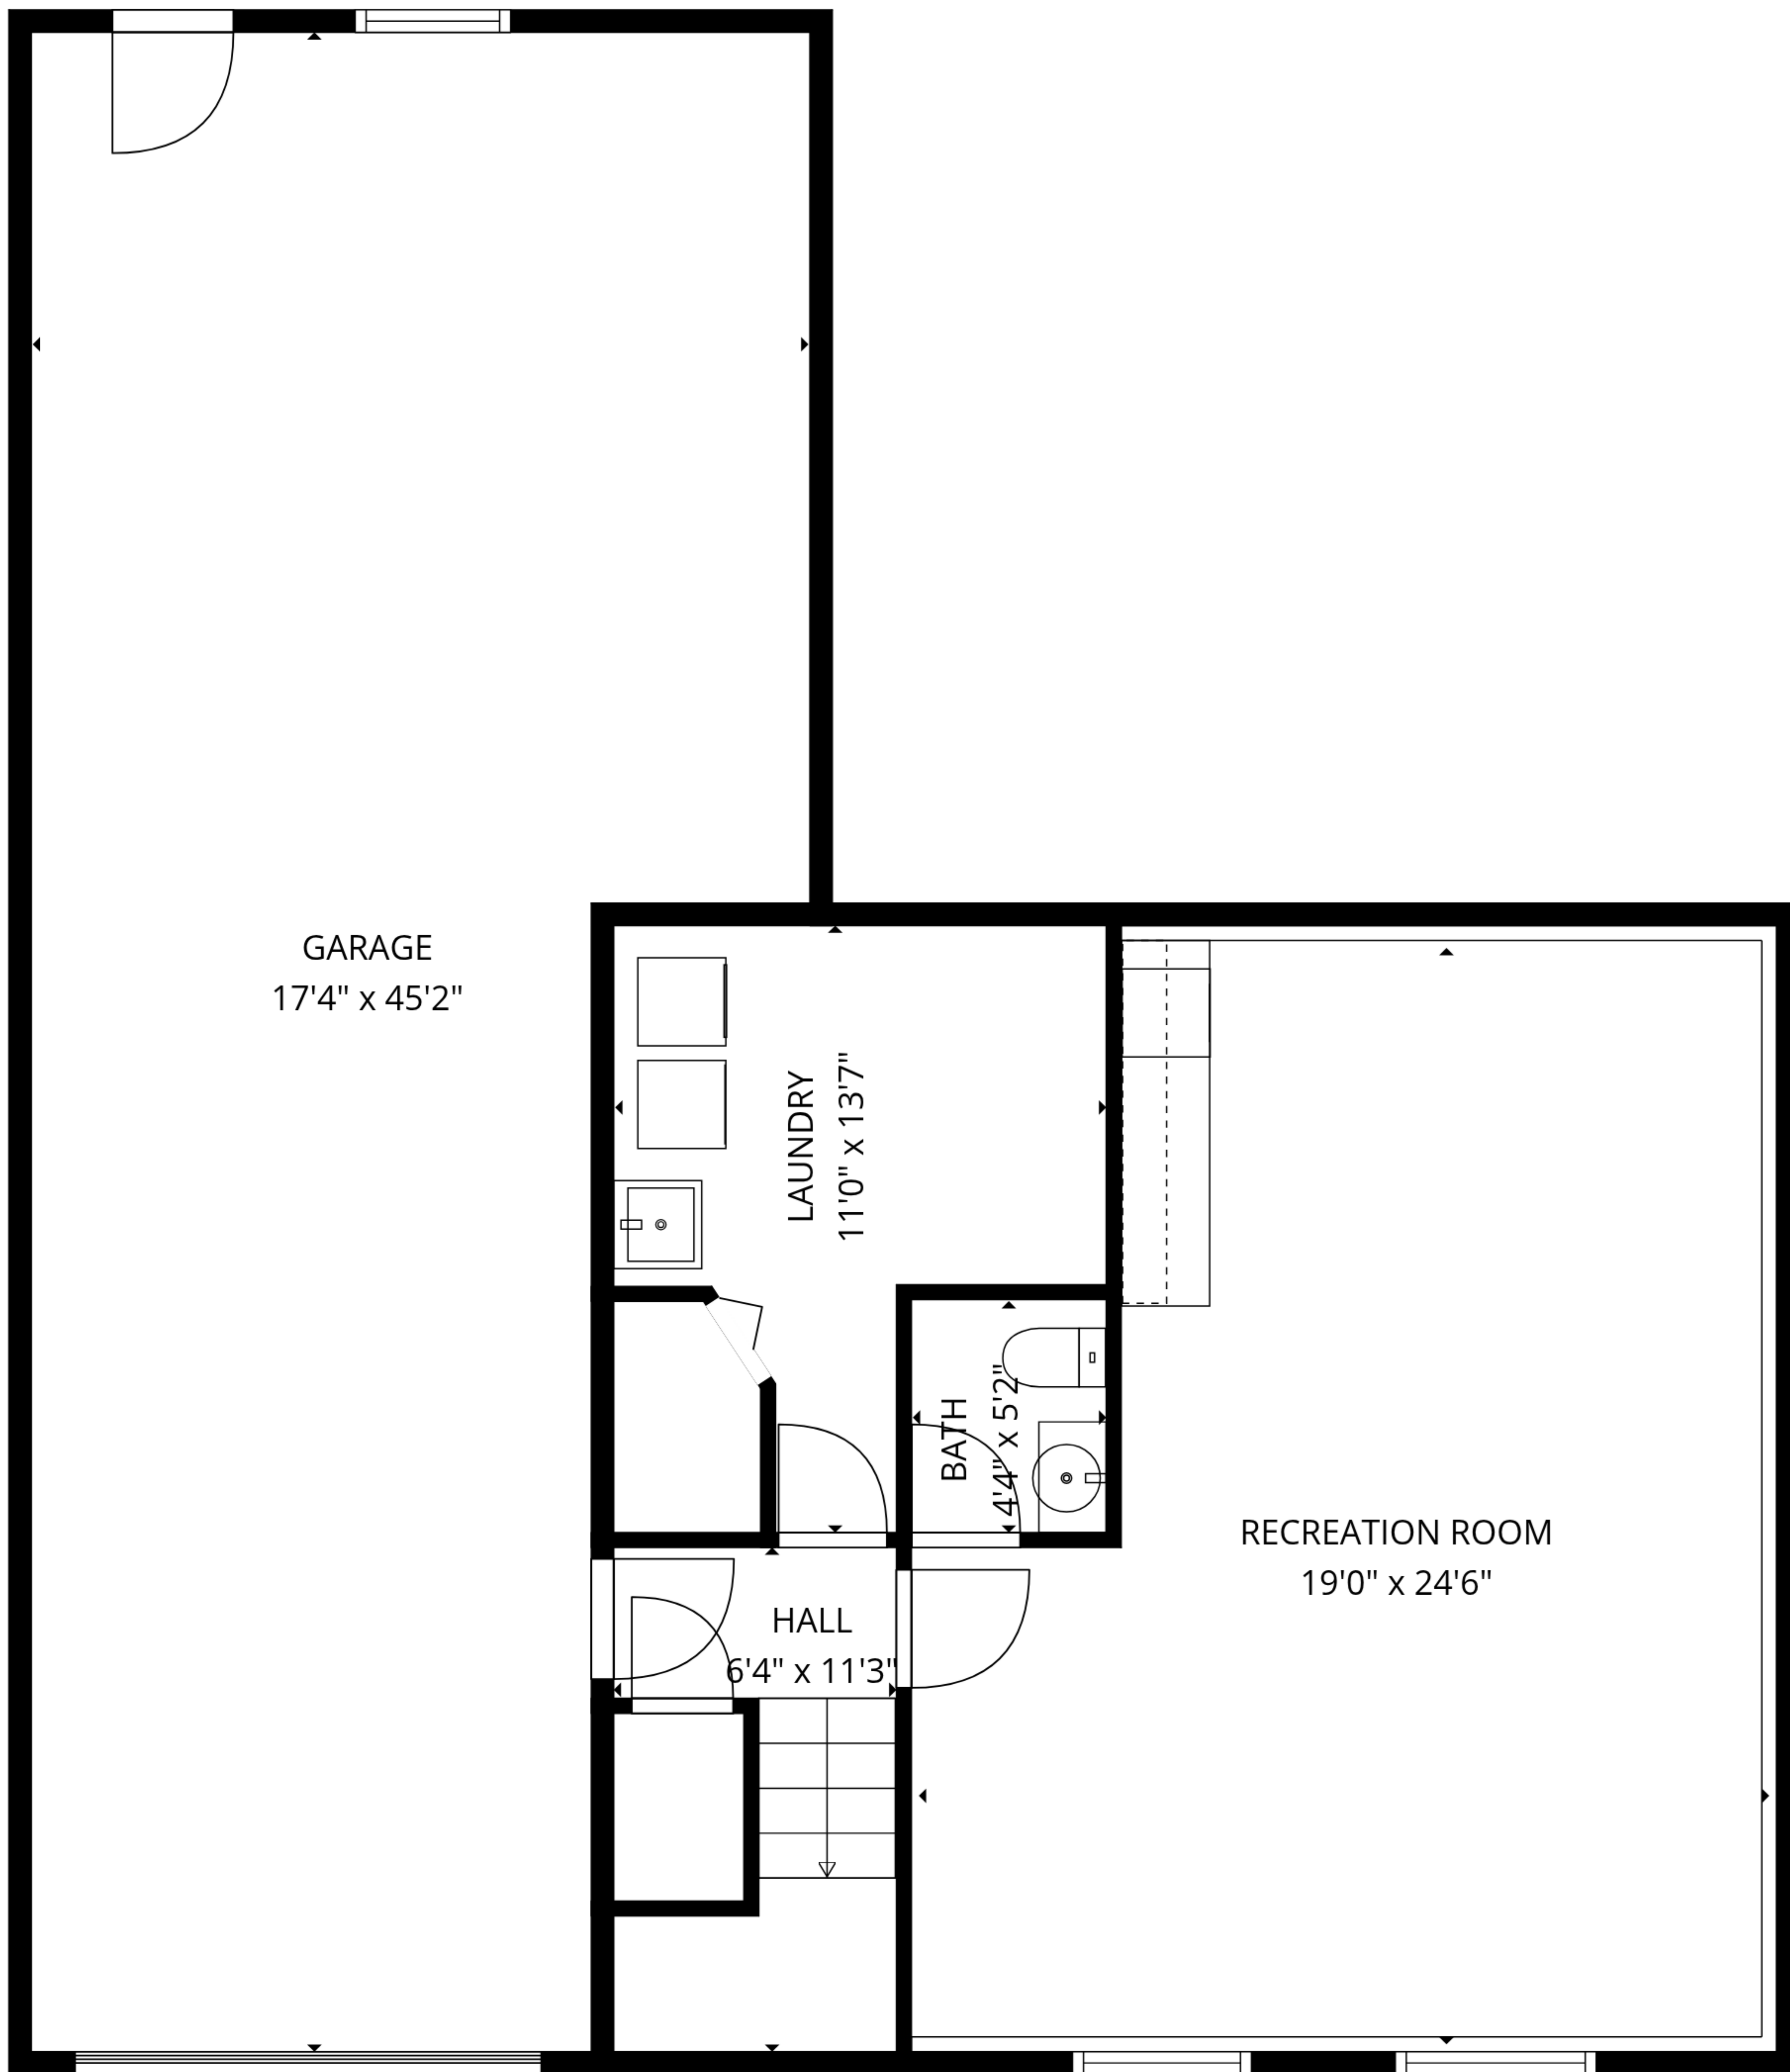

**TOTAL: 2101 sq. ft**

1st floor: 655 sq. ft, 2nd floor: 1446 sq. ft

EXCLUDED AREAS: GARAGE: 661 sq. ft, DECK: 369 sq. ft, WALLS: 189 sq. ft

**TOTAL: 2101 sq. ft**  
 1st floor: 655 sq. ft, 2nd floor: 1446 sq. ft  
 EXCLUDED AREAS: GARAGE: 661 sq. ft, DECK: 369 sq. ft, WALLS: 189 sq. ft

1st floor

2nd floor

**TOTAL: 2101 sq. ft**  
 1st floor: 655 sq. ft, 2nd floor: 1446 sq. ft  
 EXCLUDED AREAS: GARAGE: 661 sq. ft, DECK: 369 sq. ft, WALLS: 189 sq. ft