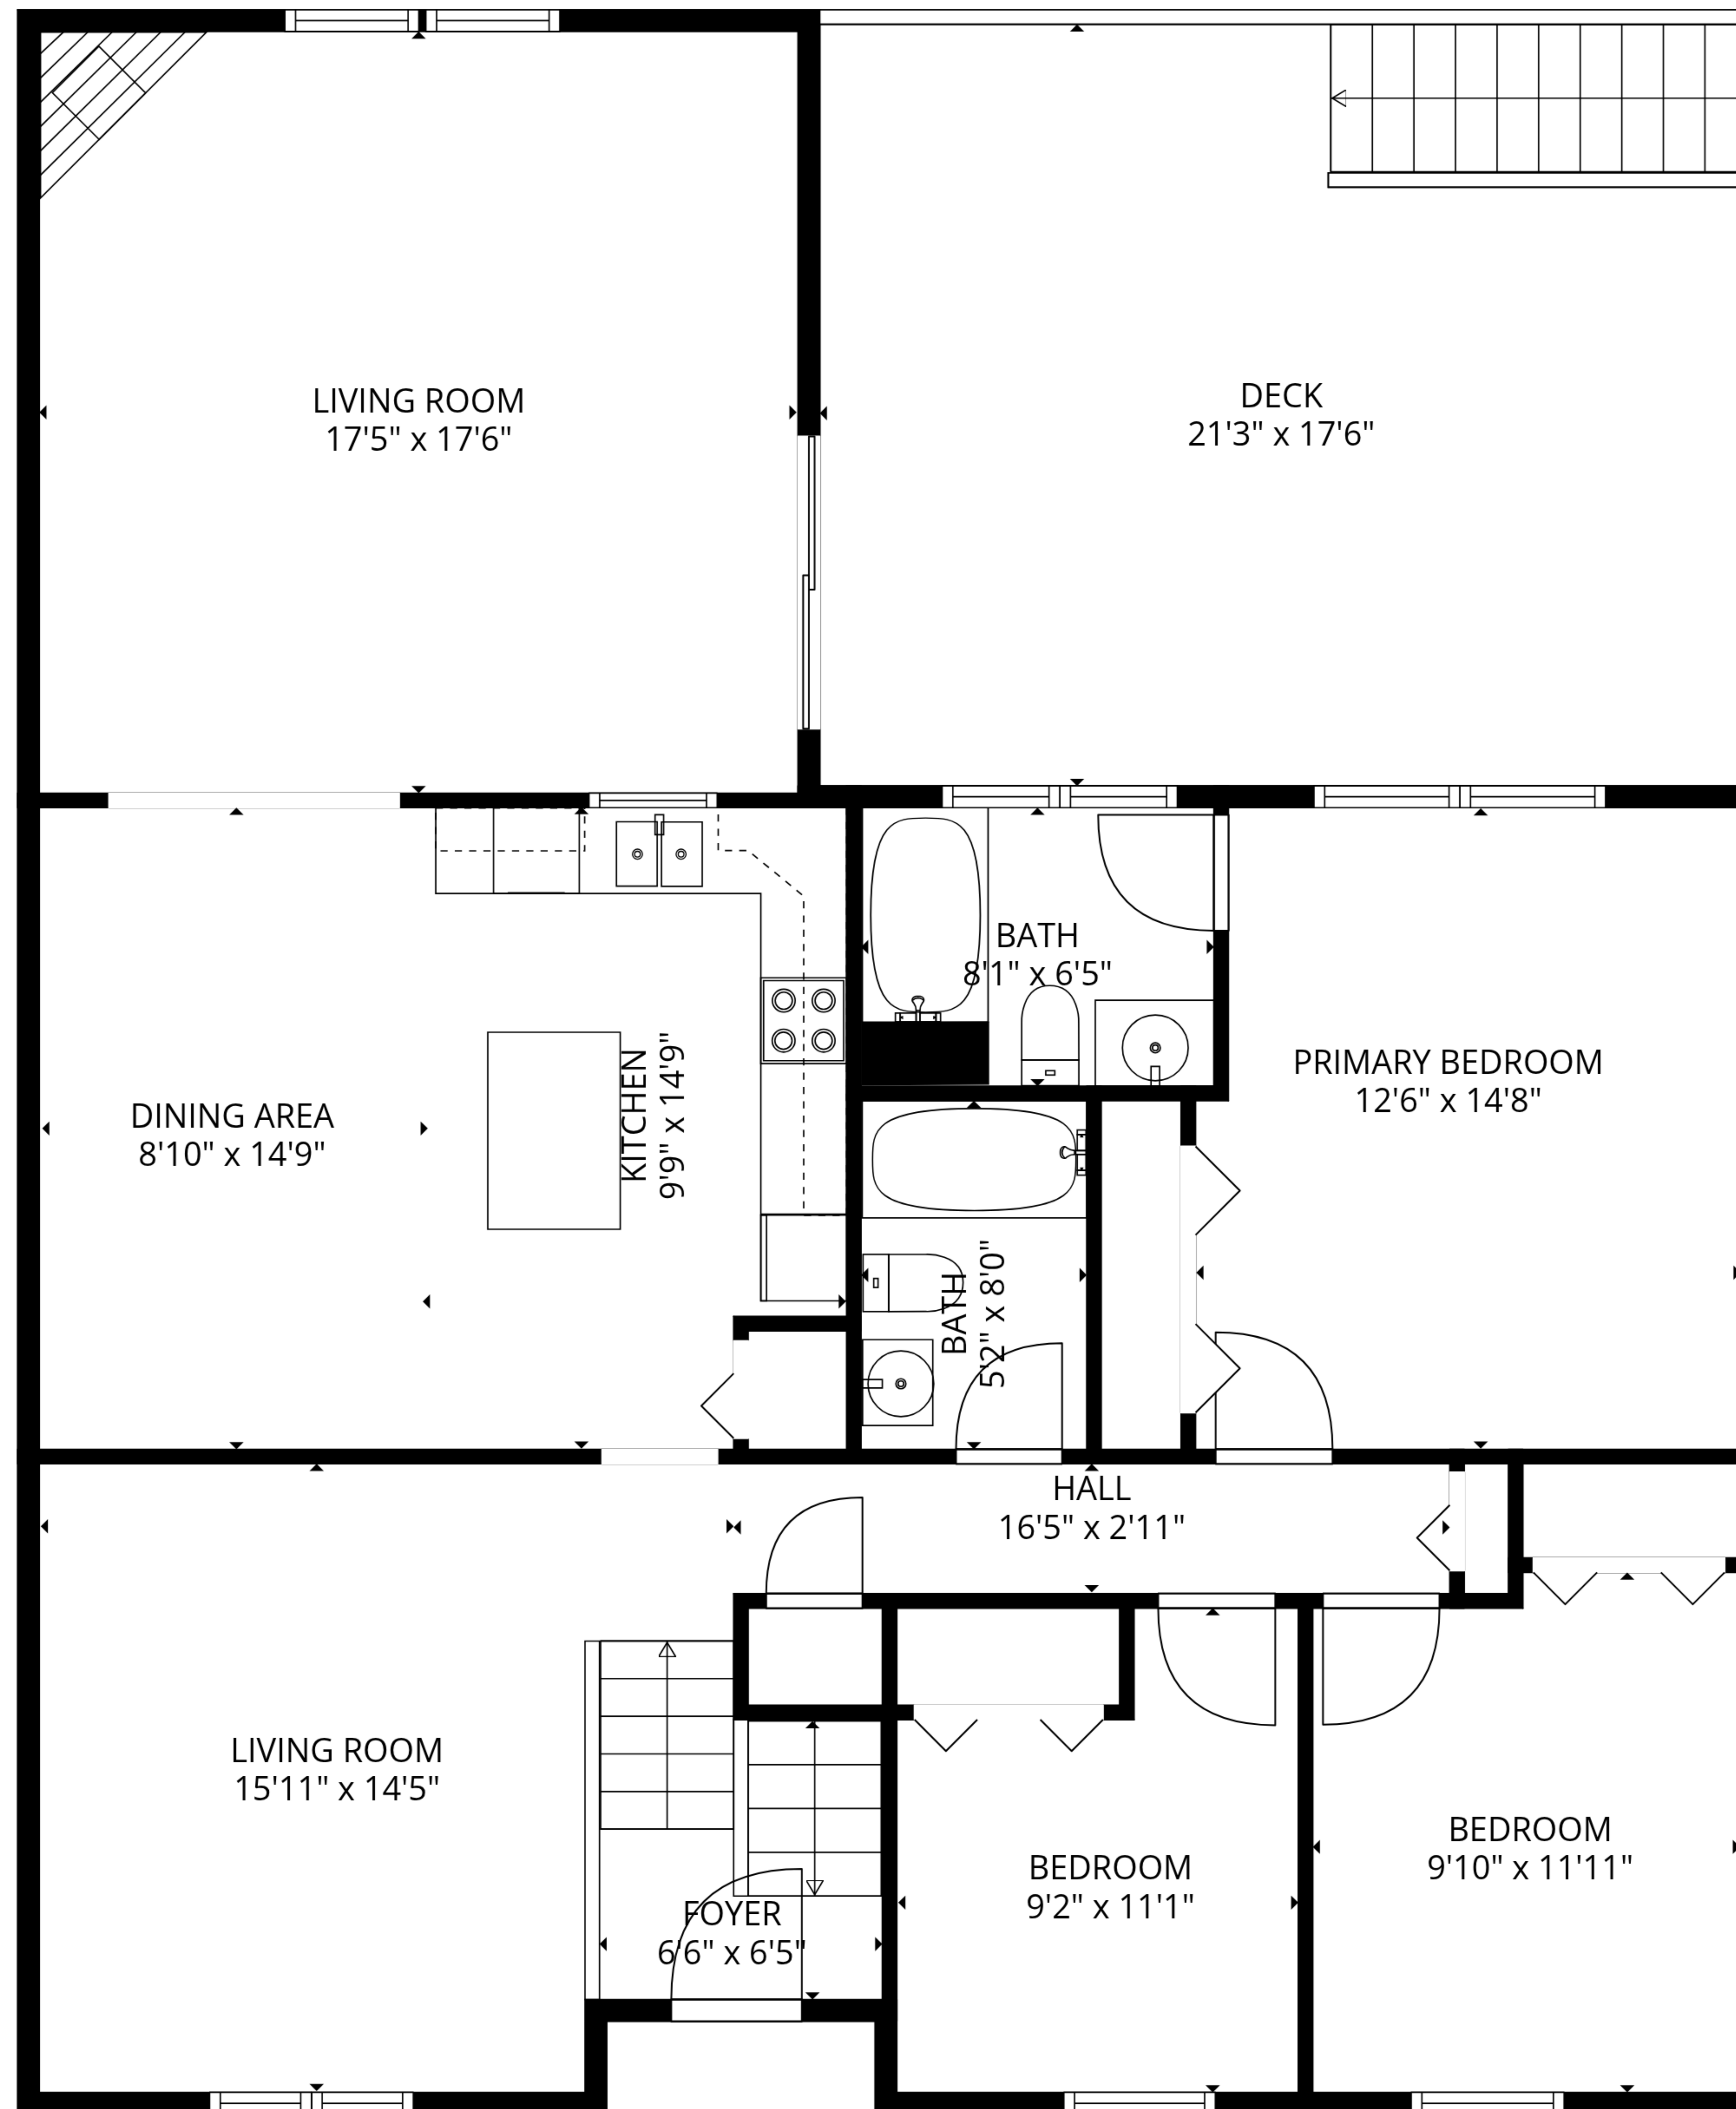

**TOTAL: 2101 sq. ft**

1st floor: 655 sq. ft, 2nd floor: 1446 sq. ft

EXCLUDED AREAS: GARAGE: 661 sq. ft, DECK: 369 sq. ft, WALLS: 189 sq. ft

**TOTAL: 2101 sq. ft**  
 1st floor: 655 sq. ft, 2nd floor: 1446 sq. ft  
 EXCLUDED AREAS: GARAGE: 661 sq. ft, DECK: 369 sq. ft, WALLS: 189 sq. ft

1st floor

2nd floor

**TOTAL: 2101 sq. ft**  
 1st floor: 655 sq. ft, 2nd floor: 1446 sq. ft  
 EXCLUDED AREAS: GARAGE: 661 sq. ft, DECK: 369 sq. ft, WALLS: 189 sq. ft