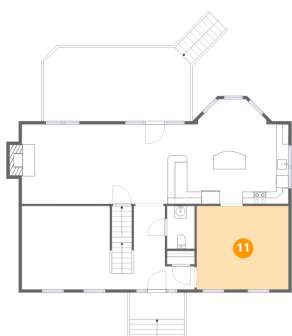

11 Floor 2 - Dining Area

Dimensions: 14'11" x 13'7"
Area: 203 sq. ft
Counted as living area: Yes

Heated: Yes
Finished: Yes
Enclosed: Yes
Contiguous: Yes
Permitted: Yes
Wet space: No
Addition: No
Conversion: No