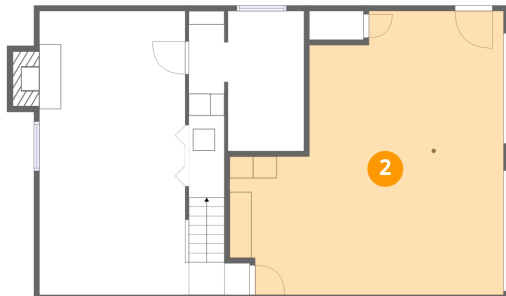

2 Floor 1 - Garage

Dimensions: 25'0" x 25'11"
Area: 527 sq. ft
Counted as living area: No

Heated: No
Finished: No
Enclosed: Yes
Contiguous: Yes
Permitted: Yes
Wet space: No
Addition: No
Conversion: No