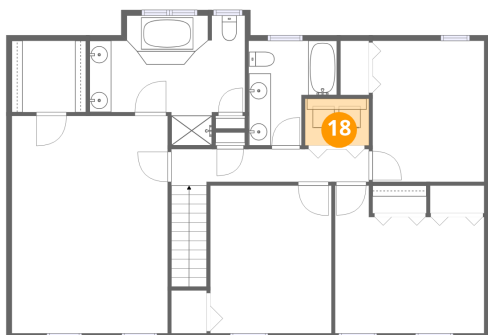

8281 Cardington Drive, Belle Haven, Hollins, Roanoke, Roanoke County, Virginia, United States, 24019

18 Floor 3 - Laundry

Dimensions: 5'10" x 4'3"
Area: 25 sq. ft
Counted as living area: Yes

Heated: Yes
Finished: Yes
Enclosed: Yes
Contiguous: Yes
Permitted: Yes
Wet space: No
Addition: No
Conversion: No