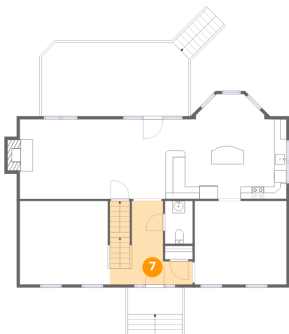

## 7 Floor 2 - Foyer

Dimensions: 13'6" x 13'7"  
Area: 133 sq. ft  
Counted as living area: Yes

Heated: Yes  
Finished: Yes  
Enclosed: Yes  
Contiguous: Yes  
Permitted: Yes  
Wet space: No  
Addition: No  
Conversion: No