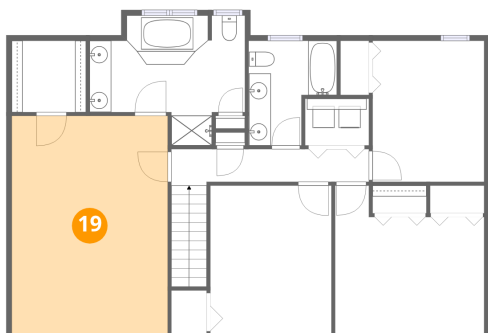

19 Floor 3 - Primary Bedroom

Dimensions: 14'4" x 19'11"
Area: 286 sq. ft
Counted as living area: Yes

Heated: Yes
Finished: Yes
Enclosed: Yes
Contiguous: Yes
Permitted: Yes
Wet space: No
Addition: No
Conversion: No