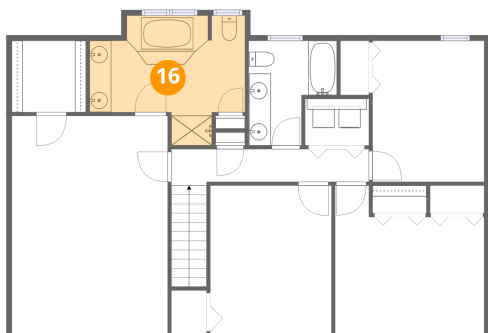

16 Floor 3 - Primary Bath

Dimensions: 14'3" x 11'11"
Area: 130 sq. ft
Counted as living area: Yes

Heated: Yes
Finished: Yes
Enclosed: Yes
Contiguous: Yes
Permitted: Yes
Wet space: Yes
Addition: No
Conversion: No