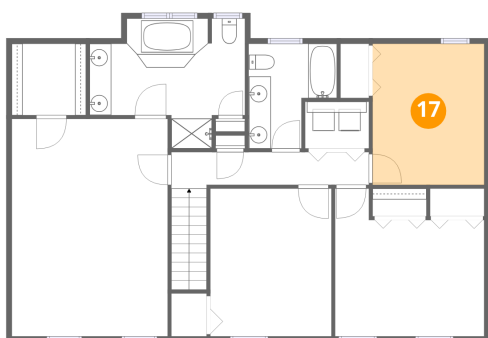

17 Floor 3 - Bedroom

Dimensions: 10'3" x 13'0"
Area: 133 sq. ft
Counted as living area: Yes

Heated: Yes
Finished: Yes
Enclosed: Yes
Contiguous: Yes
Permitted: Yes
Wet space: No
Addition: No
Conversion: No