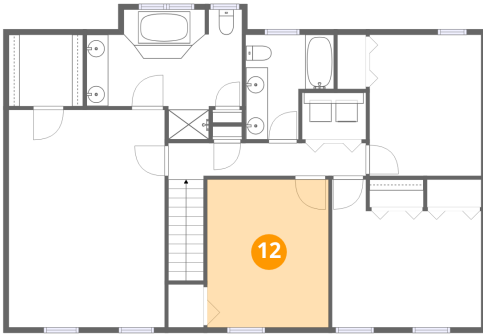

8281 Cardington Drive, Belle Haven, Hollins, Roanoke, Roanoke County, Virginia, United States, 24019

12 Floor 3 - Bedroom

Dimensions: 11'2" x 13'7"
Area: 151 sq. ft
Counted as living area: Yes

Heated: Yes
Finished: Yes
Enclosed: Yes
Contiguous: Yes
Permitted: Yes
Wet space: No
Addition: No
Conversion: No