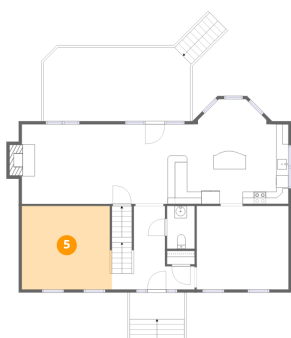

5 Floor 2 - Living Room

Dimensions: 14'8" x 13'7"
Area: 197 sq. ft
Counted as living area: Yes

Heated: Yes
Finished: Yes
Enclosed: Yes
Contiguous: Yes
Permitted: Yes
Wet space: No
Addition: No
Conversion: No