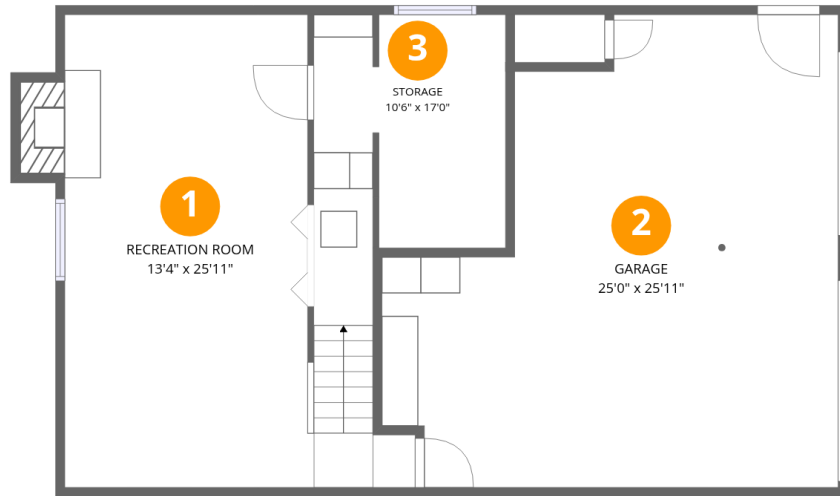

Home data report

8281 Cardington Drive, Belle Haven, Hollins, Roanoke, Roanoke County, Virginia, United States, 24019

Room dimensions

Floor 1

Total:356sqft Excluded: 739sqft

#		Dimensions	sqft	Counted as living area
1	Recreation Room	13'4" x 25'11"	360 sq. ft	Yes
2	Garage	25'0" x 25'11"	527 sq. ft	No
3	Storage	10'6" x 17'0"	181 sq. ft	No