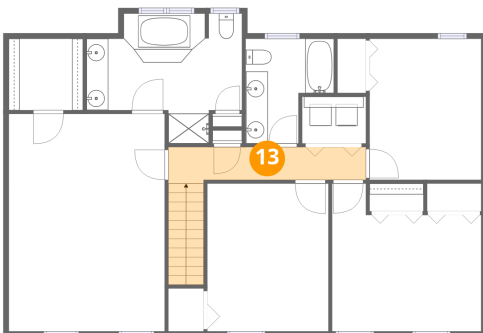

13 Floor 3 - Hall

Dimensions: 18'2" x 3'4"
Area: 86 sq. ft
Counted as living area: Yes

Heated: Yes
Finished: Yes
Enclosed: Yes
Contiguous: Yes
Permitted: Yes
Wet space: No
Addition: No
Conversion: No