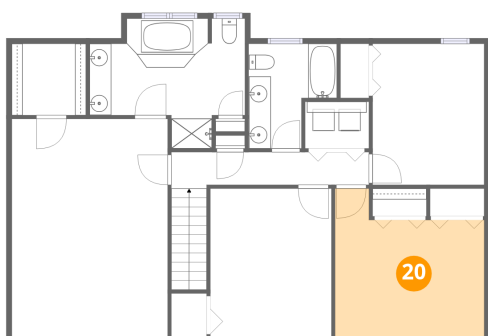

20 Floor 3 - Bedroom

Dimensions: 13'8" x 13'7"
Area: 155 sq. ft
Counted as living area: Yes

Heated: Yes
Finished: Yes
Enclosed: Yes
Contiguous: Yes
Permitted: Yes
Wet space: No
Addition: No
Conversion: No