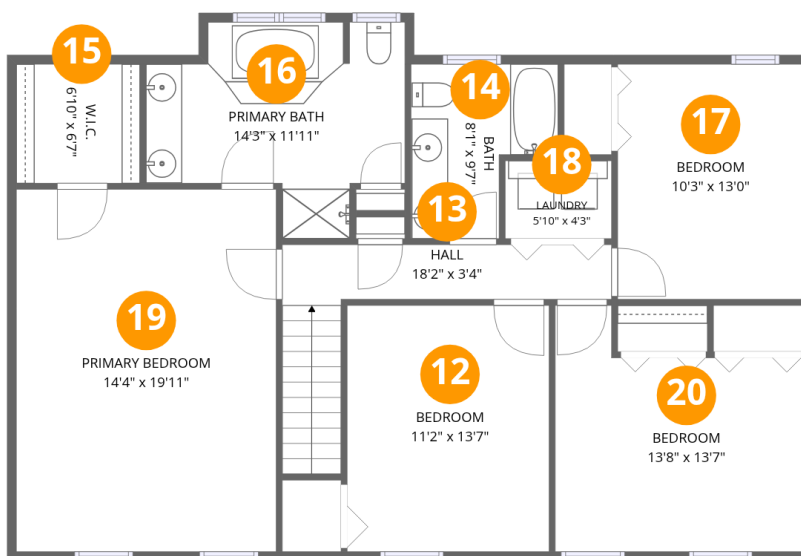

Home data report

8281 Cardington Drive, Belle Haven, Hollins, Roanoke, Roanoke County, Virginia, United States, 24019

Room dimensions

Floor 3

Total:1192sqft Excluded: 0sqft

#		Dimensions	sqft	Counted as living area
12	Bedroom	11'2" x 13'7"	151 sq. ft	Yes
13	Hall	18'2" x 3'4"	86 sq. ft	Yes
14	Bath	8'1" x 9'7"	63 sq. ft	Yes
15	W.I.C.	6'10" x 6'7"	45 sq. ft	Yes
16	Primary Bath	14'3" x 11'11"	130 sq. ft	Yes
17	Bedroom	10'3" x 13'0"	133 sq. ft	Yes
18	Laundry	5'10" x 4'3"	25 sq. ft	Yes
19	Primary Bedroom	14'4" x 19'11"	286 sq. ft	Yes
20	Bedroom	13'8" x 13'7"	155 sq. ft	Yes