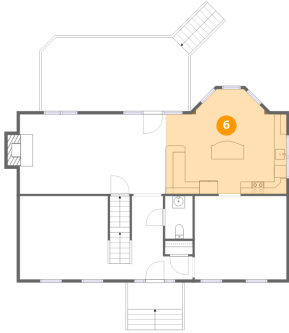

8281 Cardington Drive, Belle Haven, Hollins, Roanoke, Roanoke County, Virginia, United States, 24019

6 Floor 2 - Eat-in Kitchen

Dimensions: 19'8" x 17'0"
Area: 290 sq. ft
Counted as living area: Yes

Heated: Yes
Finished: Yes
Enclosed: Yes
Contiguous: Yes
Permitted: Yes
Wet space: No
Addition: No
Conversion: No