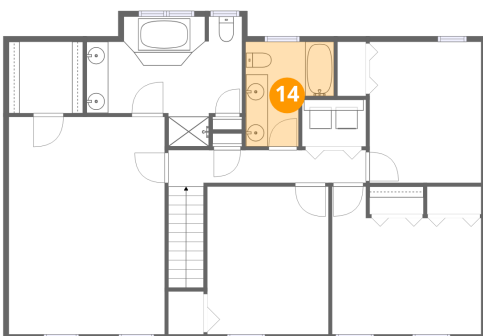

14 Floor 3 - Bath

Dimensions: 8'1" x 9'7"
Area: 63 sq. ft
Counted as living area: Yes

Heated: Yes
Finished: Yes
Enclosed: Yes
Contiguous: Yes
Permitted: Yes
Wet space: Yes
Addition: No
Conversion: No