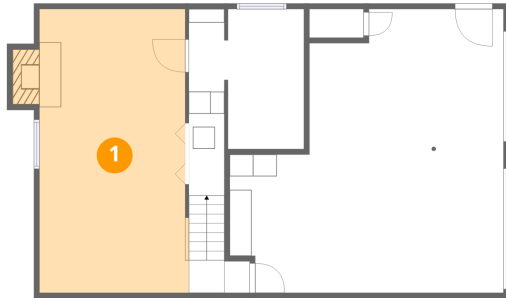

8281 Cardington Drive, Belle Haven, Hollins, Roanoke, Roanoke County, Virginia, United States, 24019

1 Floor 1 - Recreation Room

Dimensions: 13'4" x 25'11"
Area: 360 sq. ft
Counted as living area: No

Heated: Yes
Finished: Yes
Enclosed: Yes
Contiguous: No
Permitted: Yes
Wet space: No
Addition: No
Conversion: No