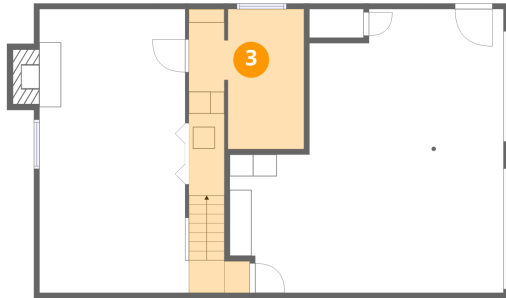

8281 Cardington Drive, Belle Haven, Hollins, Roanoke, Roanoke County, Virginia, United States, 24019

3 Floor 1 - Storage

Dimensions: 10'6" x 17'0"
Area: 181 sq. ft
Counted as living area: No

Heated: No
Finished: No
Enclosed: No
Contiguous: Yes
Permitted: Yes
Wet space: No
Addition: No
Conversion: No