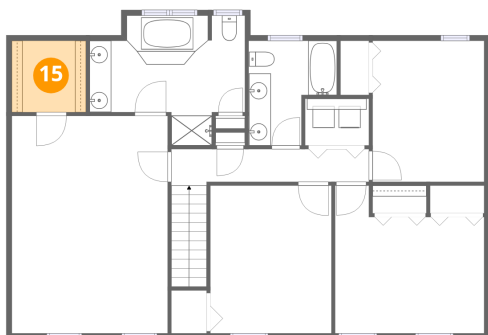

8281 Cardington Drive, Belle Haven, Hollins, Roanoke, Roanoke County, Virginia, United States, 24019

15 Floor 3 - W.I.C.

Dimensions: 6'10" x 6'7"
Area: 45 sq. ft
Counted as living area: Yes

Heated: Yes
Finished: Yes
Enclosed: Yes
Contiguous: Yes
Permitted: Yes
Wet space: No
Addition: No
Conversion: No