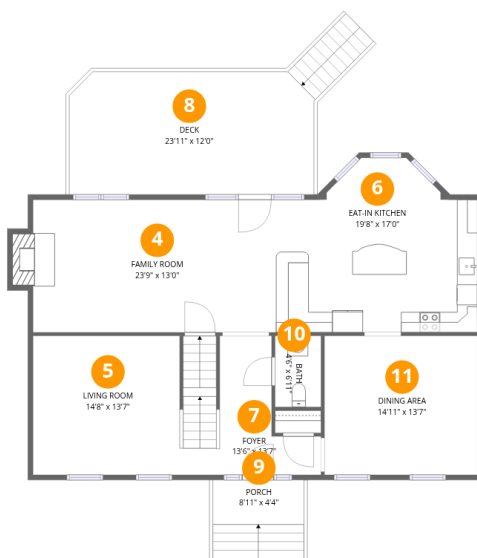

## Room dimensions

Floor 1

Total:356sqft Excluded: 739sqft

#		Dimensions	sqft	Counted as living area
1	Recreation Room	13'4" x 25'11"	360 sq. ft	Yes
2	Garage	25'0" x 25'11"	527 sq. ft	No
3	Storage	10'6" x 17'0"	181 sq. ft	No

## Room dimensions

Floor 2

Total:1204sqft Excluded: 392sqft

#		Dimensions	sqft	Counted as living area
4	Family Room	23'9" x 13'0"	318 sq. ft	Yes
5	Living Room	14'8" x 13'7"	197 sq. ft	Yes
6	Eat-in Kitchen	19'8" x 17'0"	290 sq. ft	Yes
7	Foyer	13'6" x 13'7"	133 sq. ft	Yes
8	Deck	23'11" x 12'0"	312 sq. ft	No
9	Porch	8'11" x 4'4"	68 sq. ft	No
10	Bath	4'6" x 6'11"	31 sq. ft	Yes
11	Dining Area	14'11" x 13'7"	203 sq. ft	Yes