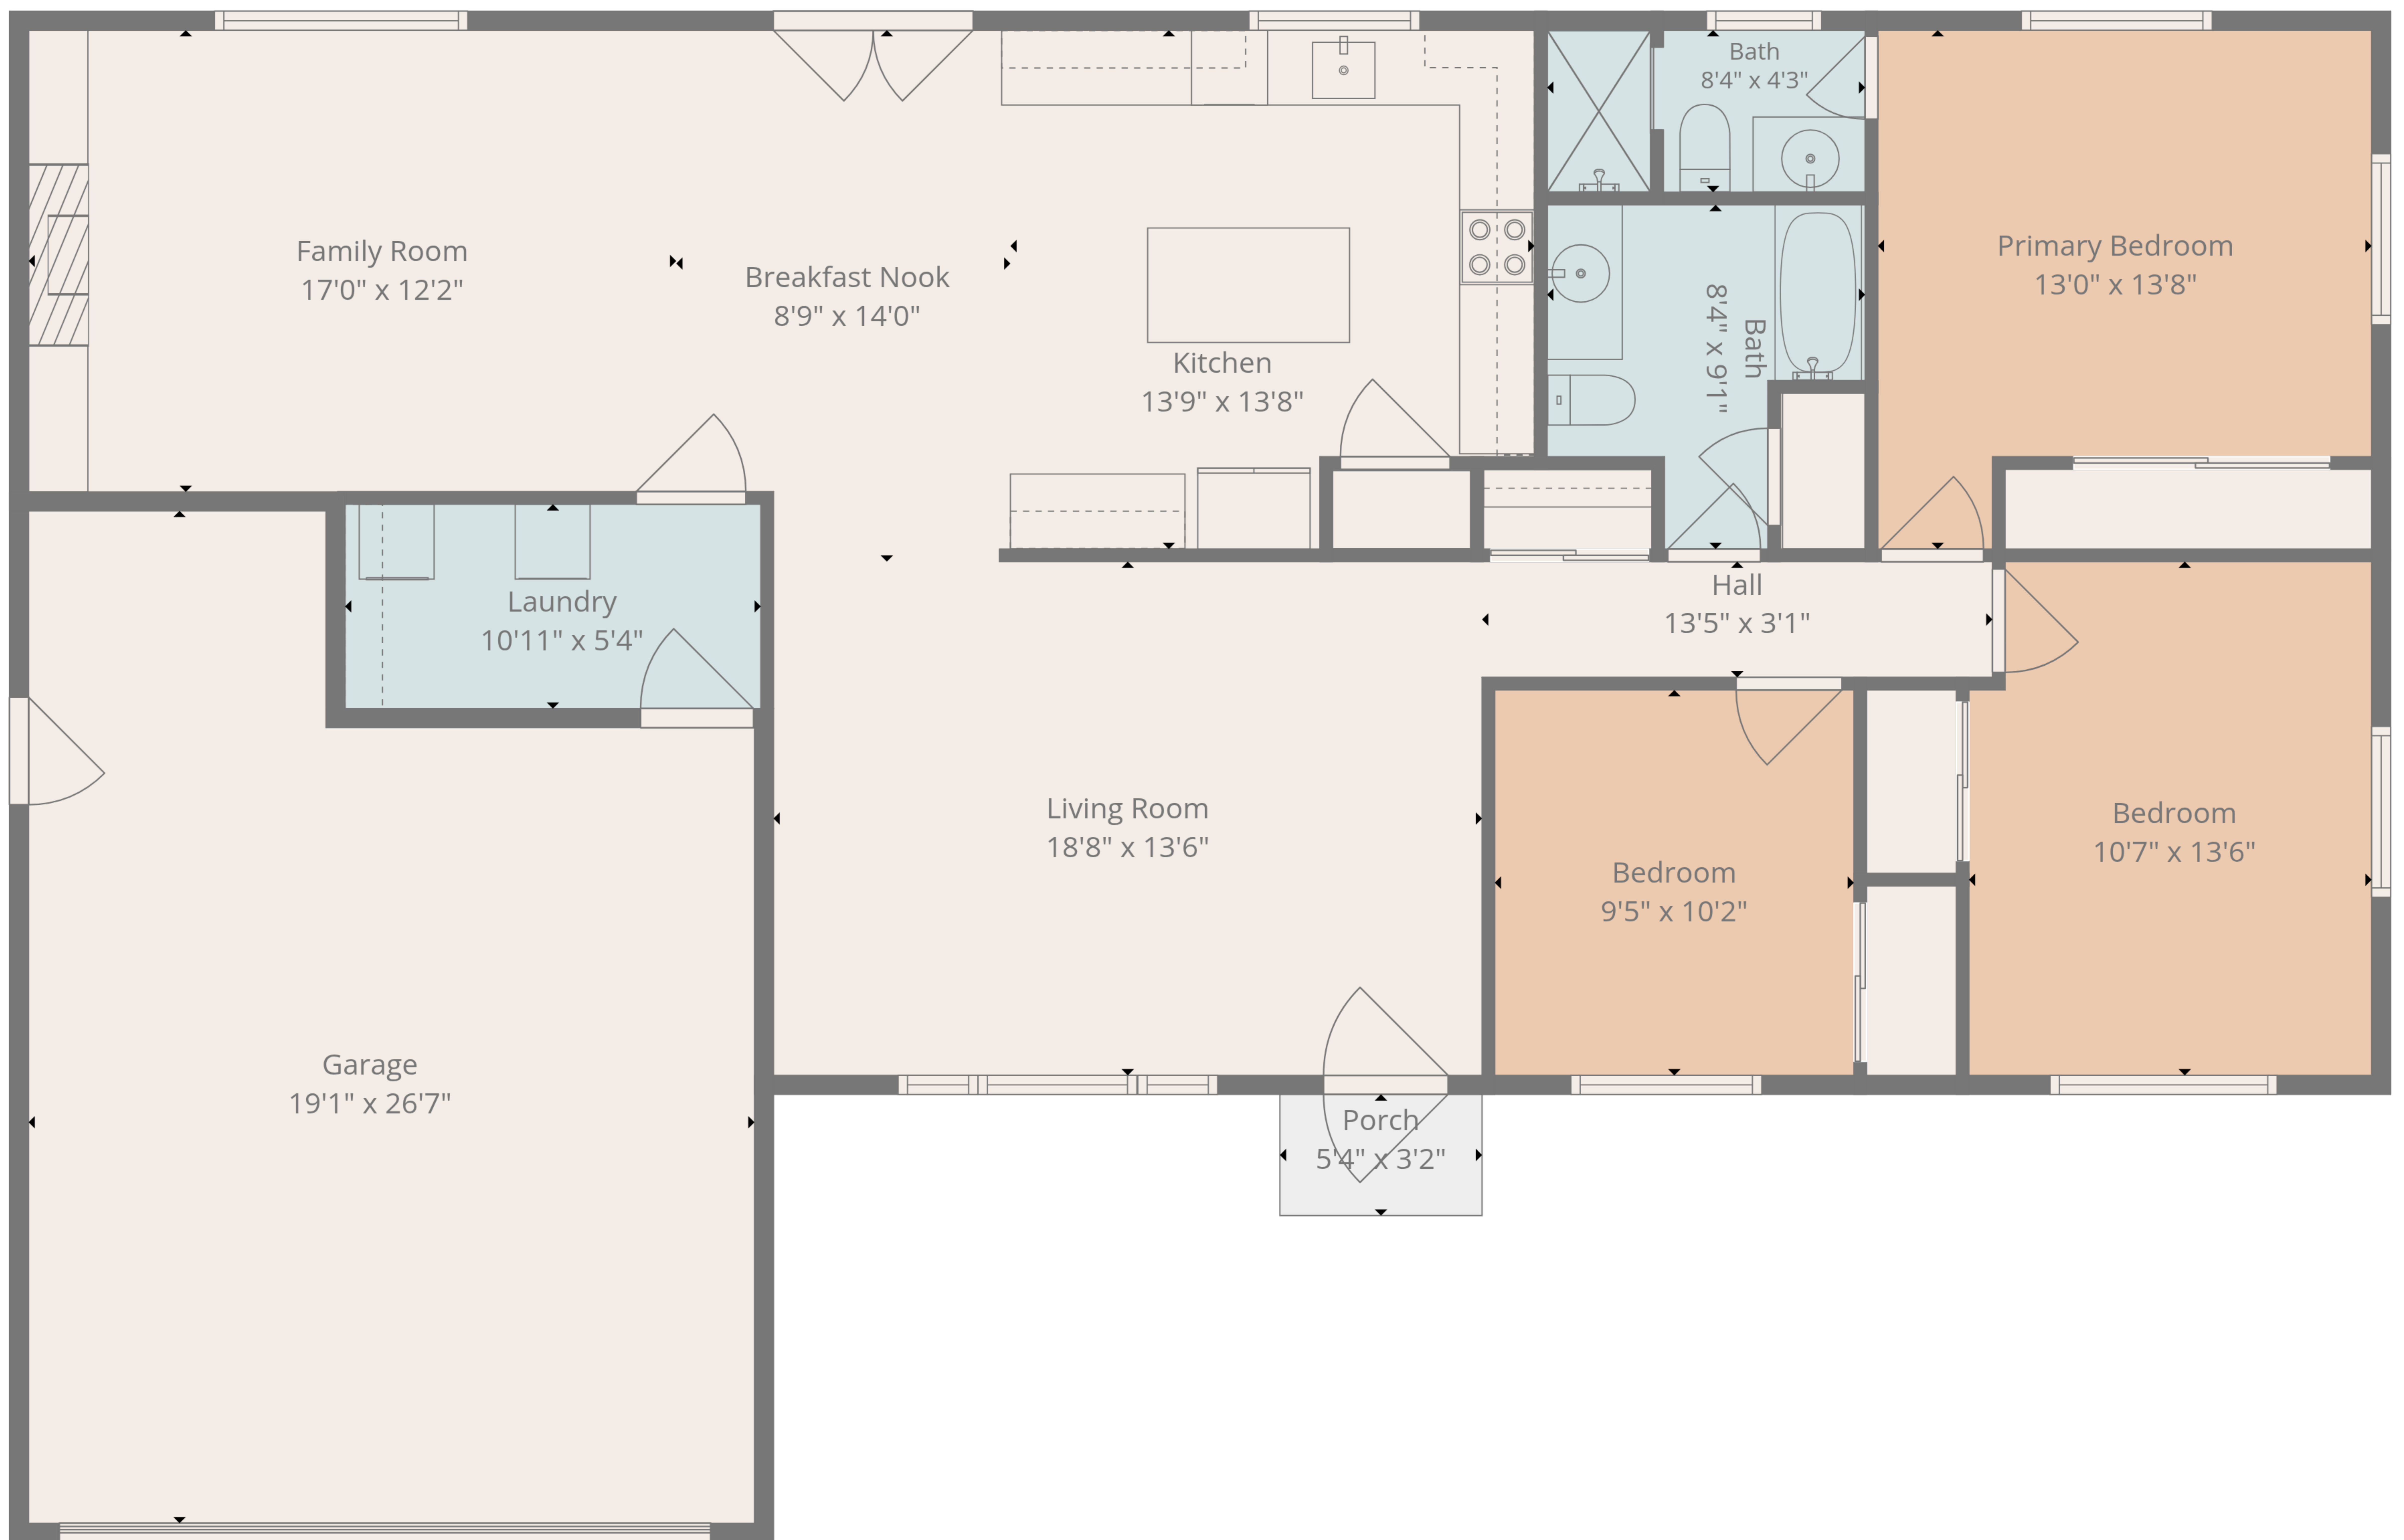

TOTAL: 1457 sq. ft
 1st floor: 1457 sq. ft
 EXCLUDED AREAS: GARAGE: 444 sq. ft, PORCH: 17 sq. ft, WALLS: 119 sq. ft

TOTAL: 1457 sq. ft
 1st floor: 1457 sq. ft
 EXCLUDED AREAS: GARAGE: 444 sq. ft, PORCH: 17 sq. ft, WALLS: 119 sq. ft