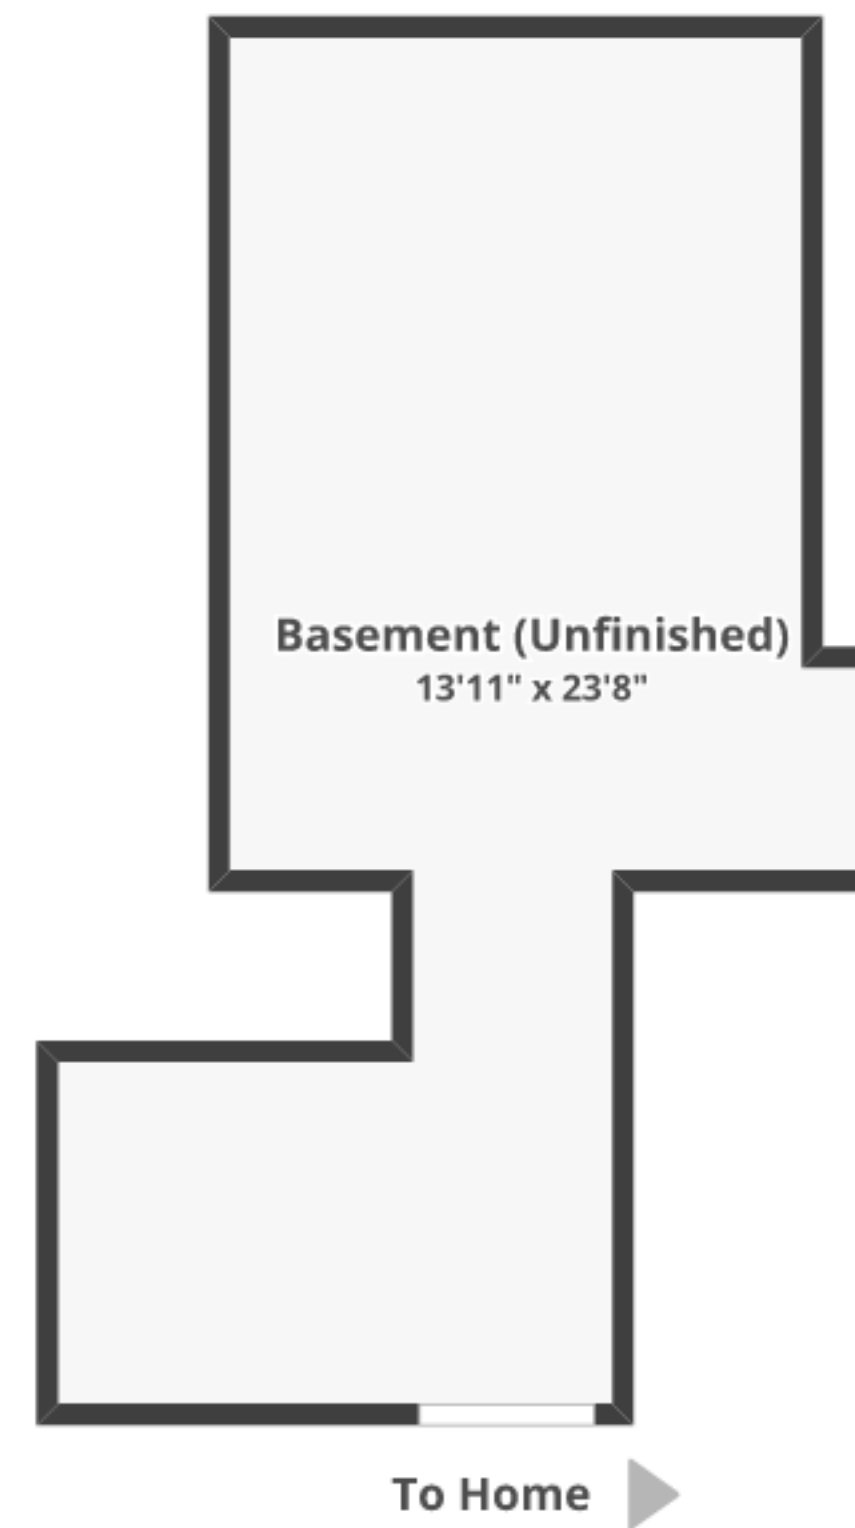

# 146 Lizzie Mills Rd, Castleton, VA 22716

Total finished area: ~1,633.51 sq. ft.

**FLOOR 2**  
Finished area: ~488.87 sq. ft.

**BASEMENT**  
Finished area: ~0 sq. ft.

**FLOOR 1**  
Finished area: ~1,144.64 sq. ft.