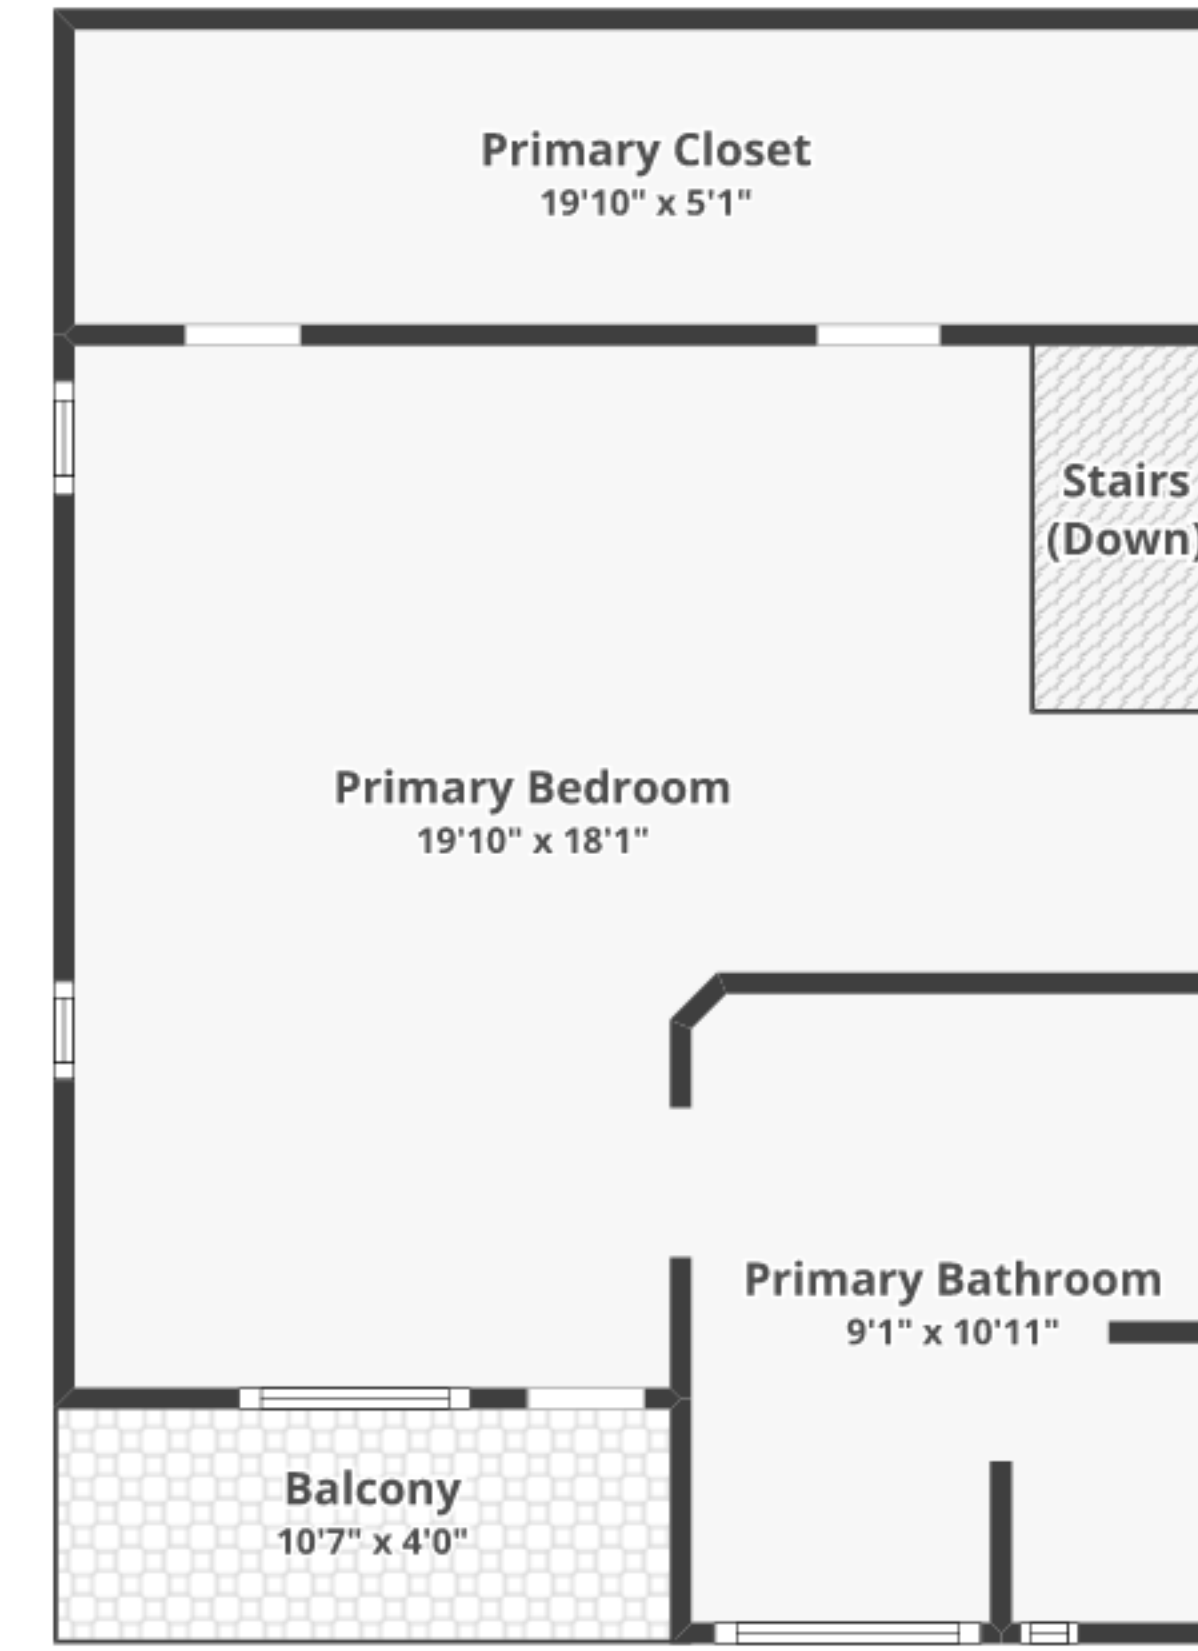

# 146 Lizzie Mills Rd, Castleton, VA 22716

Total finished area: ~1,633.51 sq. ft.

**FLOOR 2**  
Finished area: ~488.87 sq. ft.

**BASEMENT**  
Finished area: ~0 sq. ft.

**FLOOR 1**  
Finished area: ~1,144.64 sq. ft.