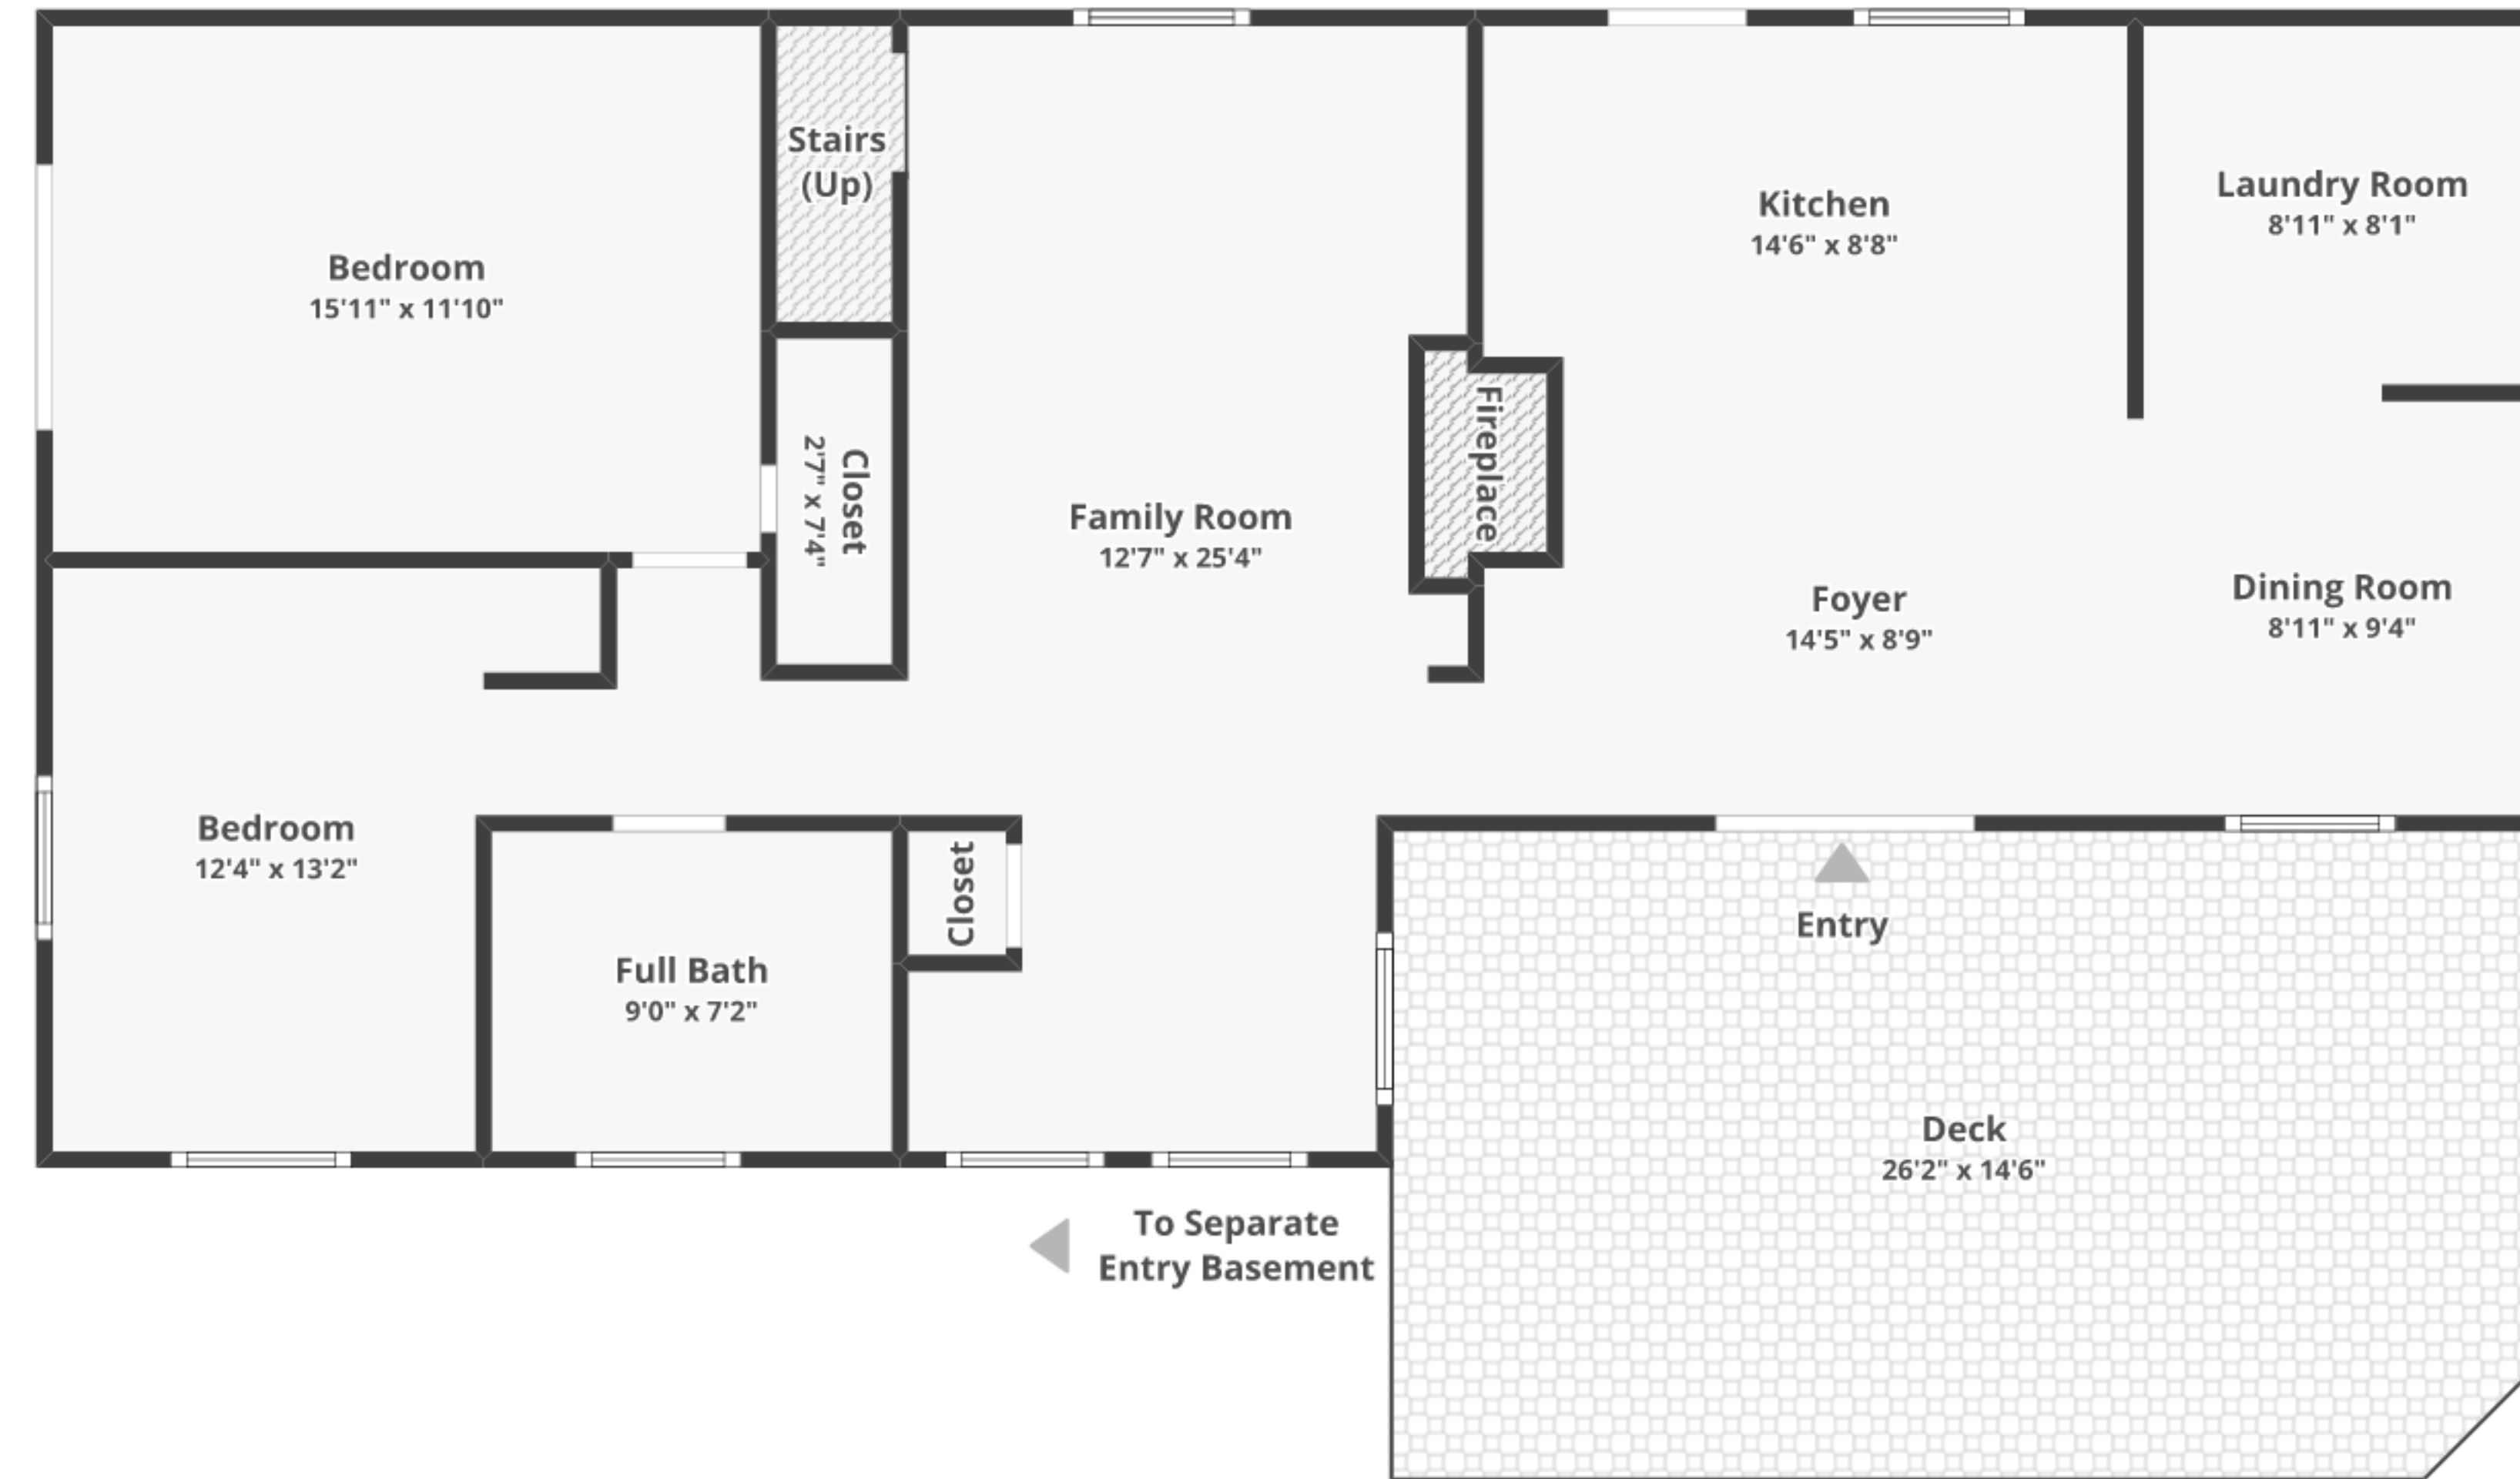

# 146 Lizzie Mills Rd, Castleton, VA 22716

Total finished area: ~1,633.51 sq. ft.

**FLOOR 2**  
Finished area: ~488.87 sq. ft.

**BASEMENT**  
Finished area: ~0 sq. ft.

**FLOOR 1**  
Finished area: ~1,144.64 sq. ft.