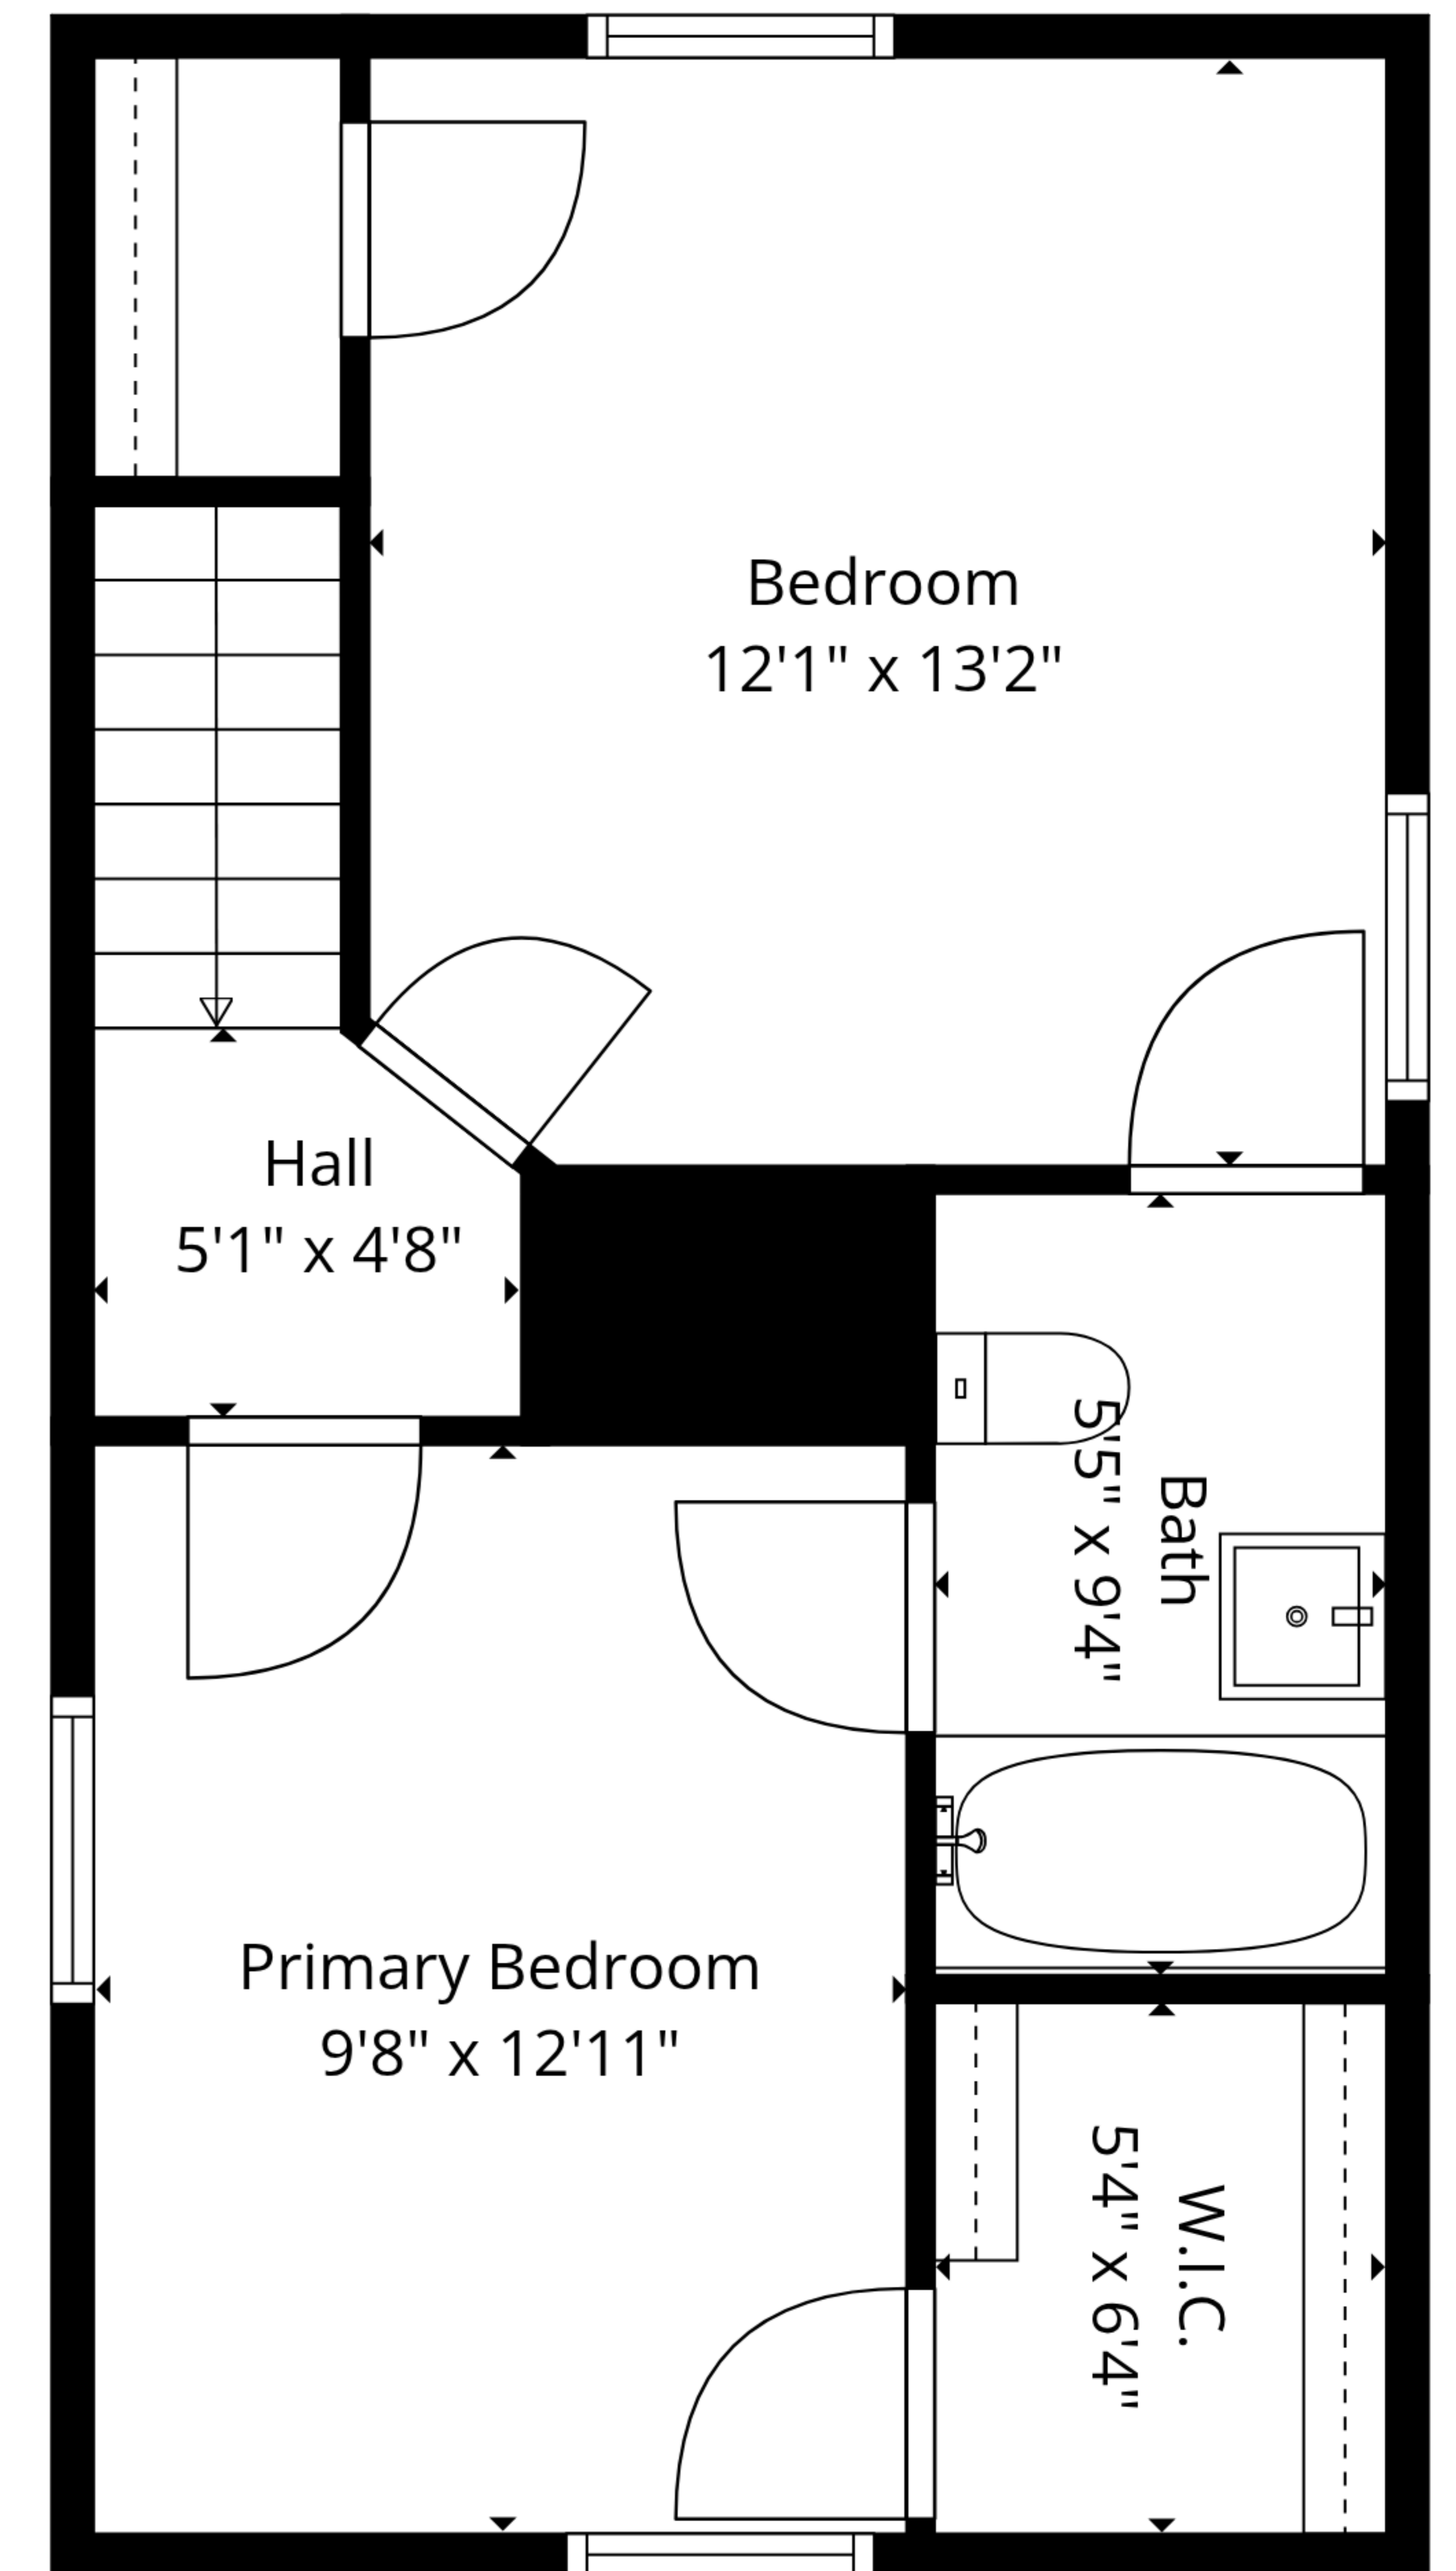

**TOTAL: 906 sq. ft**

Basement: 0 sq. ft, 1st floor: 453 sq. ft, 2nd floor: 453 sq. ft

EXCLUDED AREAS: STORAGE: 77 sq. ft, BASEMENT: 426 sq. ft, PORCH: 82 sq. ft,  
WALLS: 143 sq. ft

**TOTAL: 906 sq. ft**

Basement: 0 sq. ft, 1st floor: 453 sq. ft, 2nd floor: 453 sq. ft

EXCLUDED AREAS: STORAGE: 77 sq. ft, BASEMENT: 426 sq. ft, PORCH: 82 sq. ft,  
WALLS: 143 sq. ft

**TOTAL: 906 sq. ft**

Basement: 0 sq. ft, 1st floor: 453 sq. ft, 2nd floor: 453 sq. ft  
 EXCLUDED AREAS: STORAGE: 77 sq. ft, BASEMENT: 426 sq. ft, PORCH: 82 sq. ft,  
 WALLS: 143 sq. ft

Basement

1st Floor

2nd Floor

**TOTAL: 906 sq. ft**

Basement: 0 sq. ft, 1st floor: 453 sq. ft, 2nd floor: 453 sq. ft

EXCLUDED AREAS: STORAGE: 77 sq. ft, BASEMENT: 426 sq. ft, PORCH: 82 sq. ft,

WALLS: 143 sq. ft