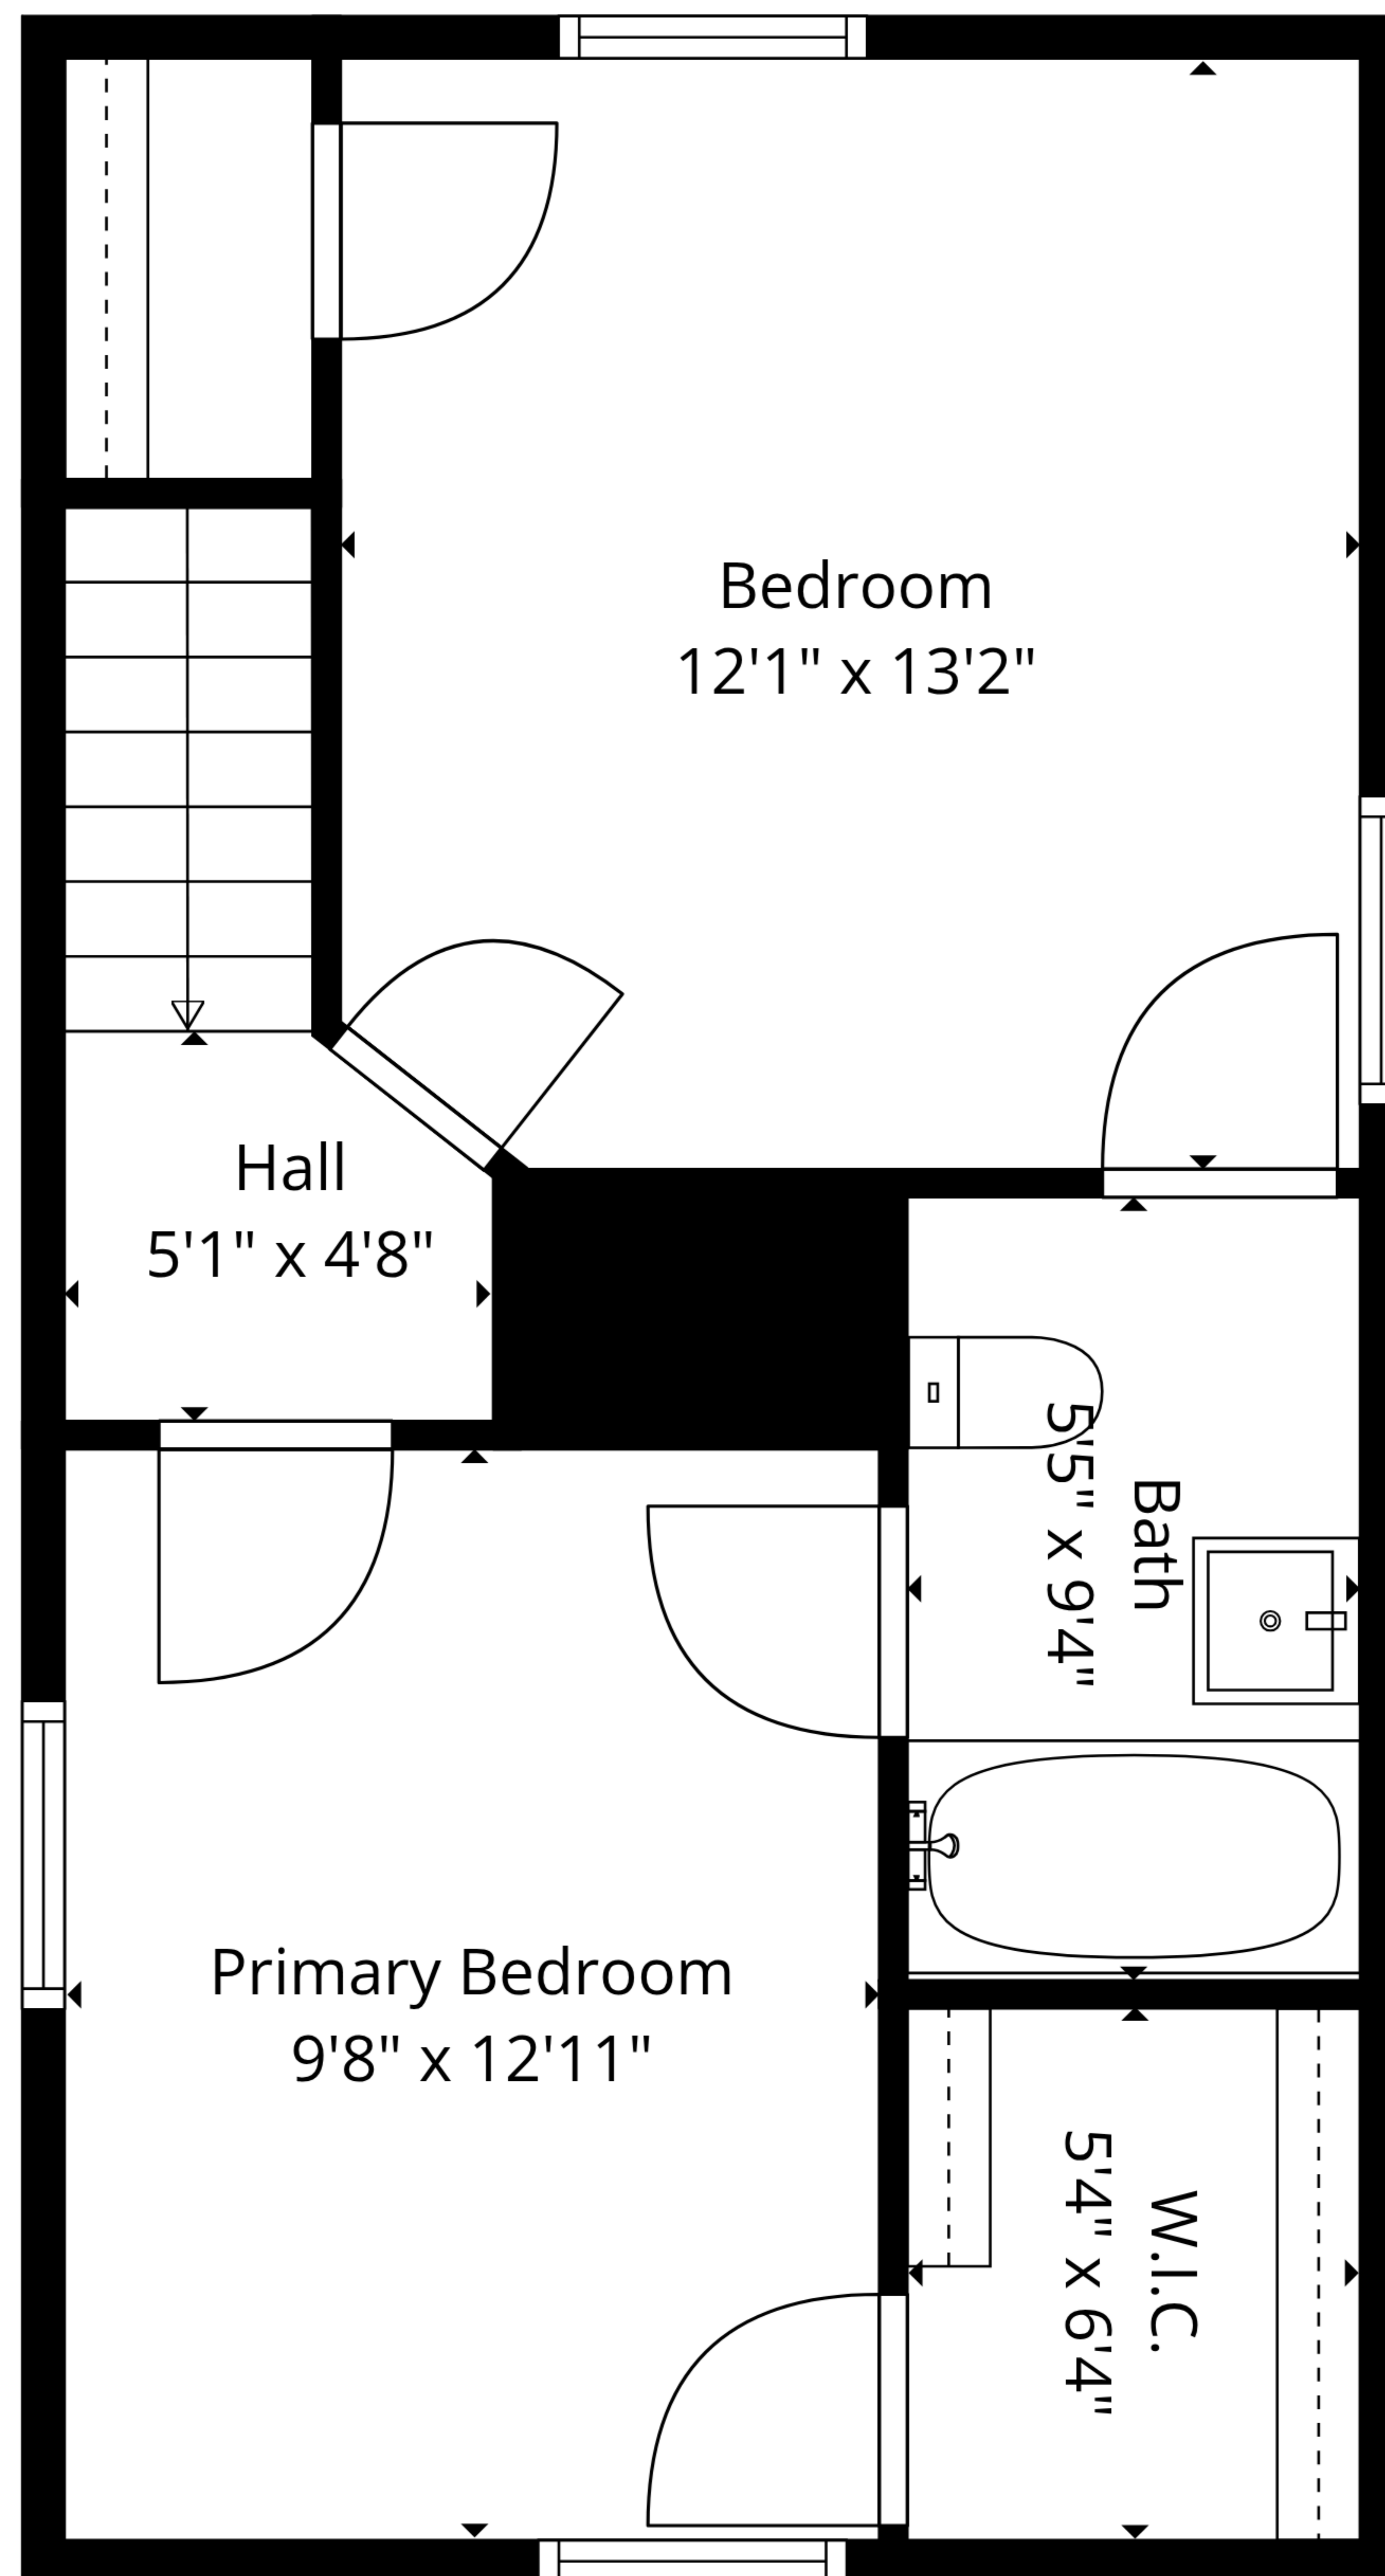

**TOTAL: 906 sq. ft**

Basement: 0 sq. ft, 1st floor: 453 sq. ft, 2nd floor: 453 sq. ft

EXCLUDED AREAS: STORAGE: 77 sq. ft, BASEMENT: 426 sq. ft, PORCH: 82 sq. ft,  
WALLS: 143 sq. ft

**TOTAL: 906 sq. ft**

Basement: 0 sq. ft, 1st floor: 453 sq. ft, 2nd floor: 453 sq. ft

EXCLUDED AREAS: STORAGE: 77 sq. ft, BASEMENT: 426 sq. ft, PORCH: 82 sq. ft,  
WALLS: 143 sq. ft

**TOTAL: 906 sq. ft**

Basement: 0 sq. ft, 1st floor: 453 sq. ft, 2nd floor: 453 sq. ft  
 EXCLUDED AREAS: STORAGE: 77 sq. ft, BASEMENT: 426 sq. ft, PORCH: 82 sq. ft,  
 WALLS: 143 sq. ft

Basement

1st Floor

2nd Floor

**TOTAL: 906 sq. ft**

Basement: 0 sq. ft, 1st floor: 453 sq. ft, 2nd floor: 453 sq. ft

EXCLUDED AREAS: STORAGE: 77 sq. ft, BASEMENT: 426 sq. ft, PORCH: 82 sq. ft,

WALLS: 143 sq. ft