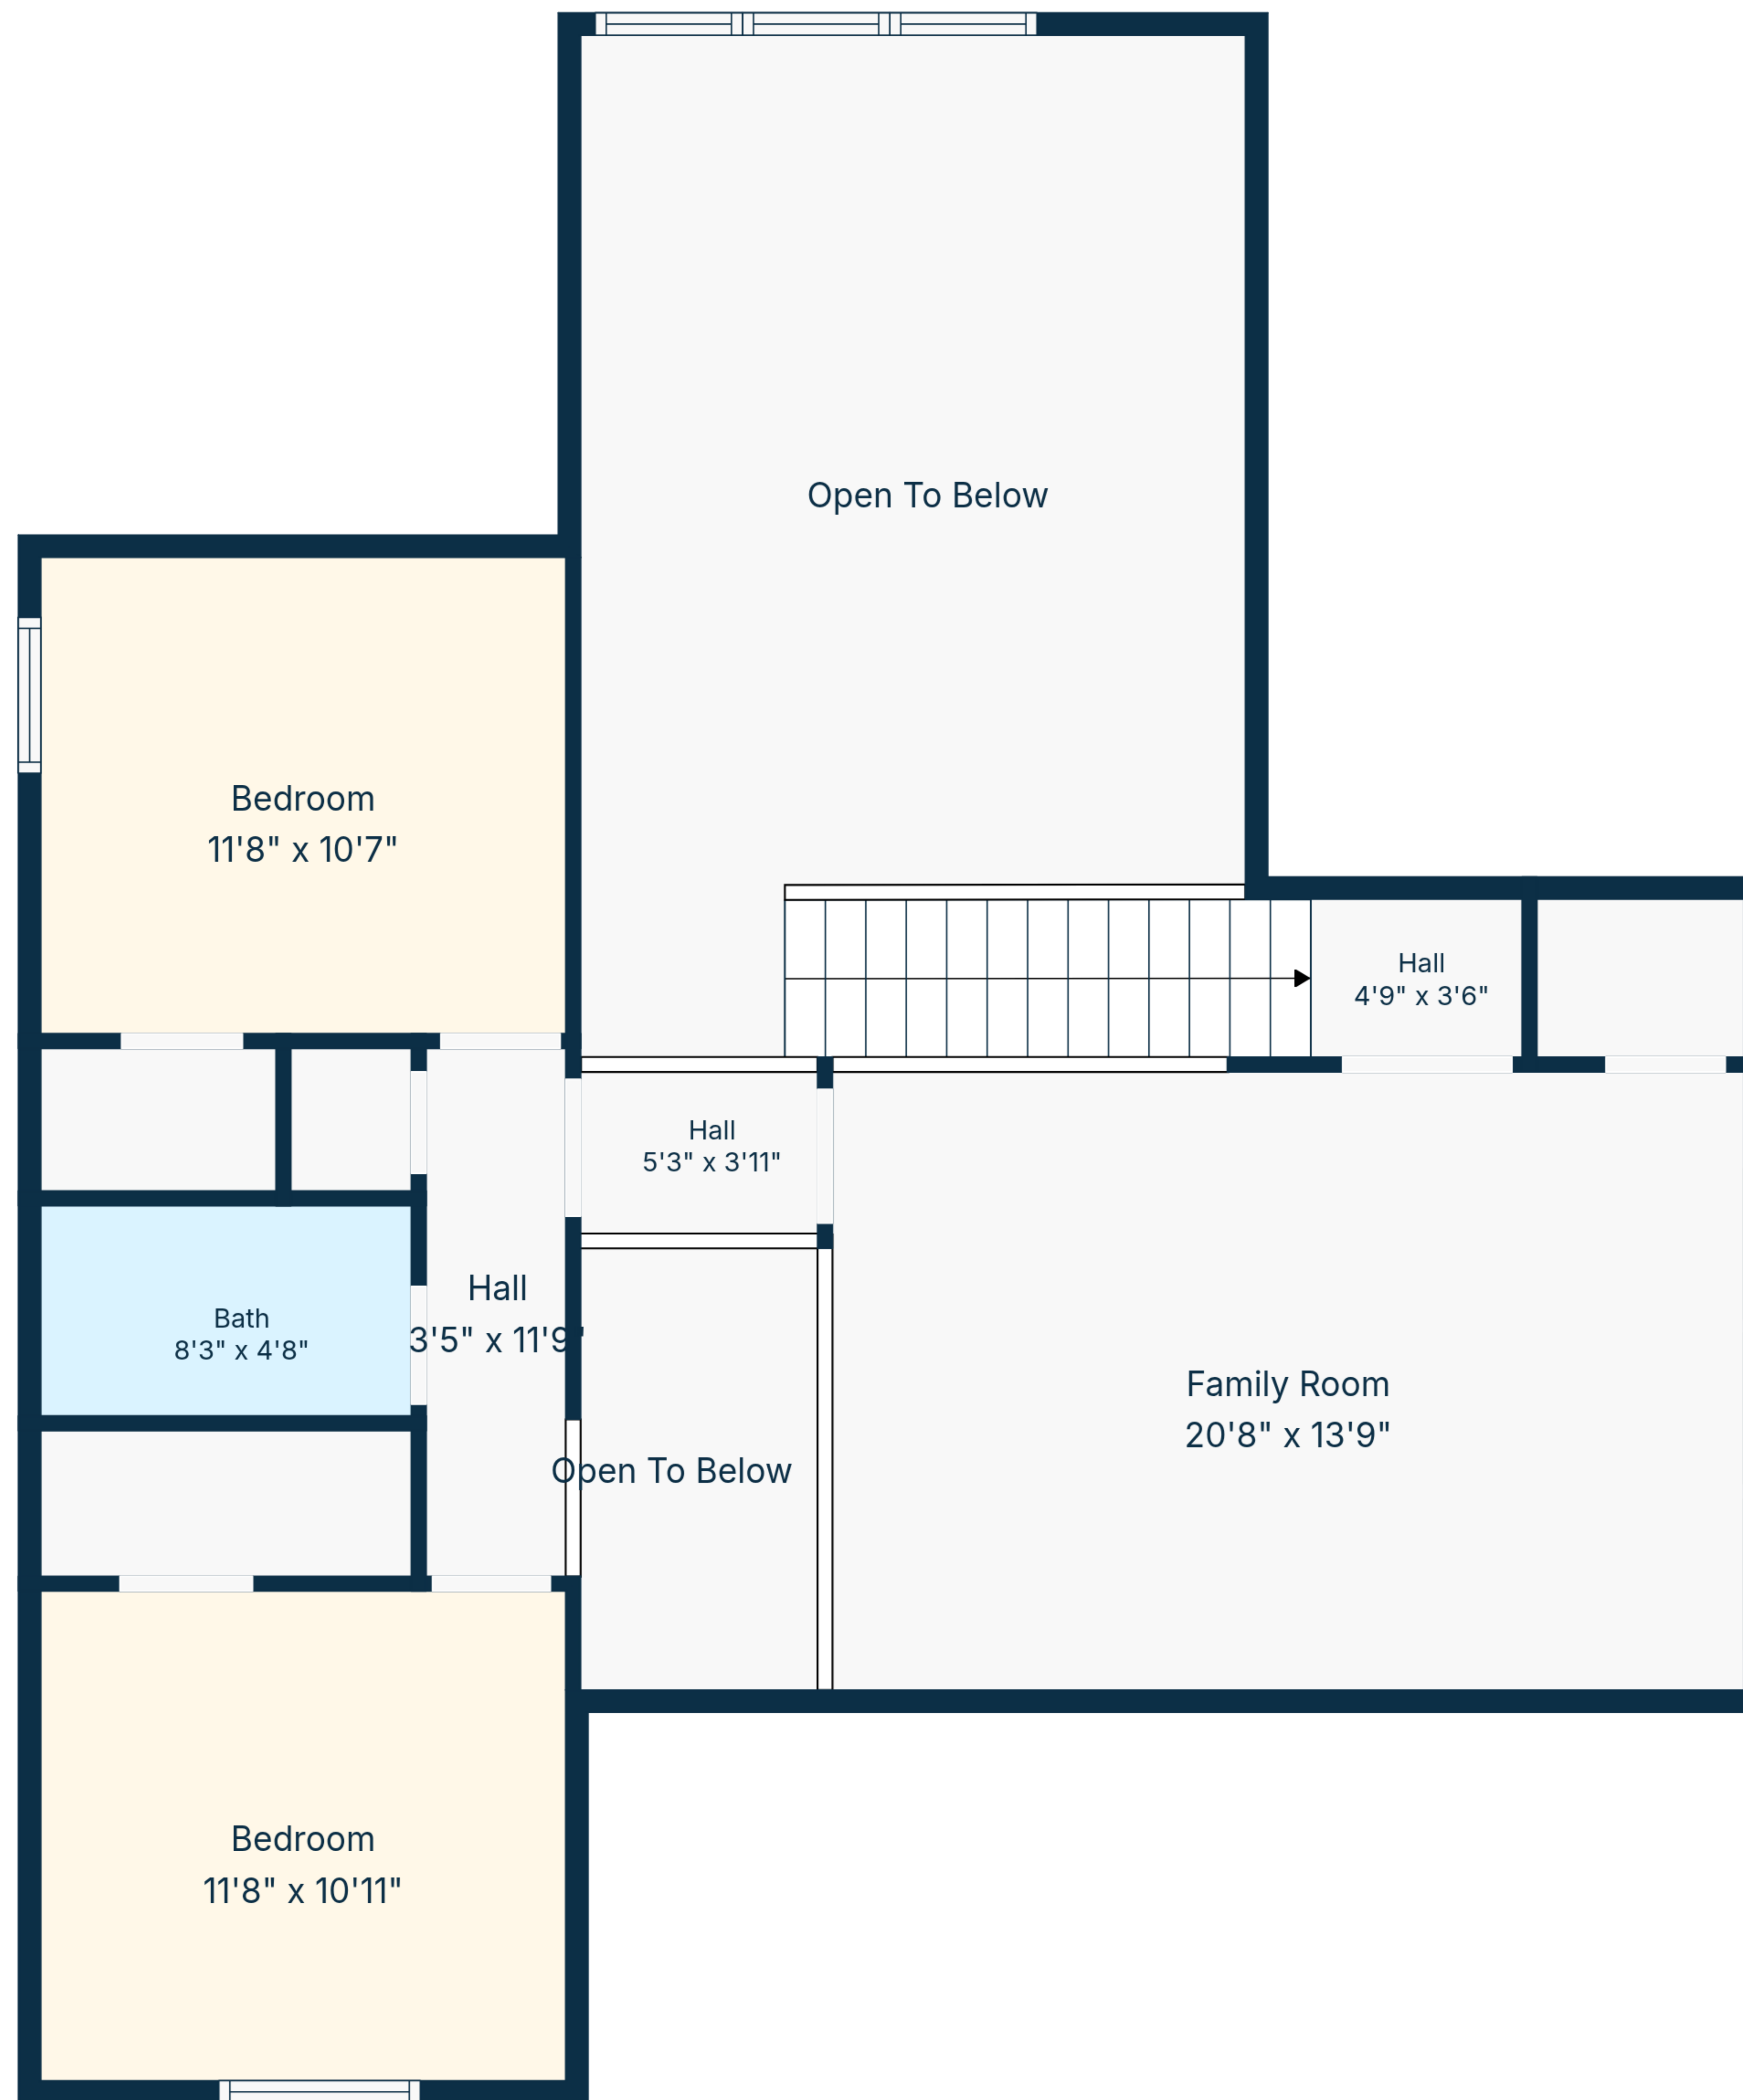

Total: 2596 sq. ft

1st Floor: 1797 sq. Ft, 2nd Floor: 799 sq. ft

Excluded Areas: Open To Below: 350 sq. Ft, Walls: 191 sq. ft

Dimensions Are Highly Accurate But Not Guaranteed. All Measurements Are Approximate And Should Be Independently Verified.

1st Floor

2nd Floor

Total: 2596 sq. ft

1st Floor: 1797 sq. Ft, 2nd Floor: 799 sq. ft

Excluded Areas: Open To Below: 350 sq. Ft, Walls: 191 sq. ft

Dimensions Are Highly Accurate But Not Guaranteed. All Measurements Are Approximate And Should Be Independently Verified.