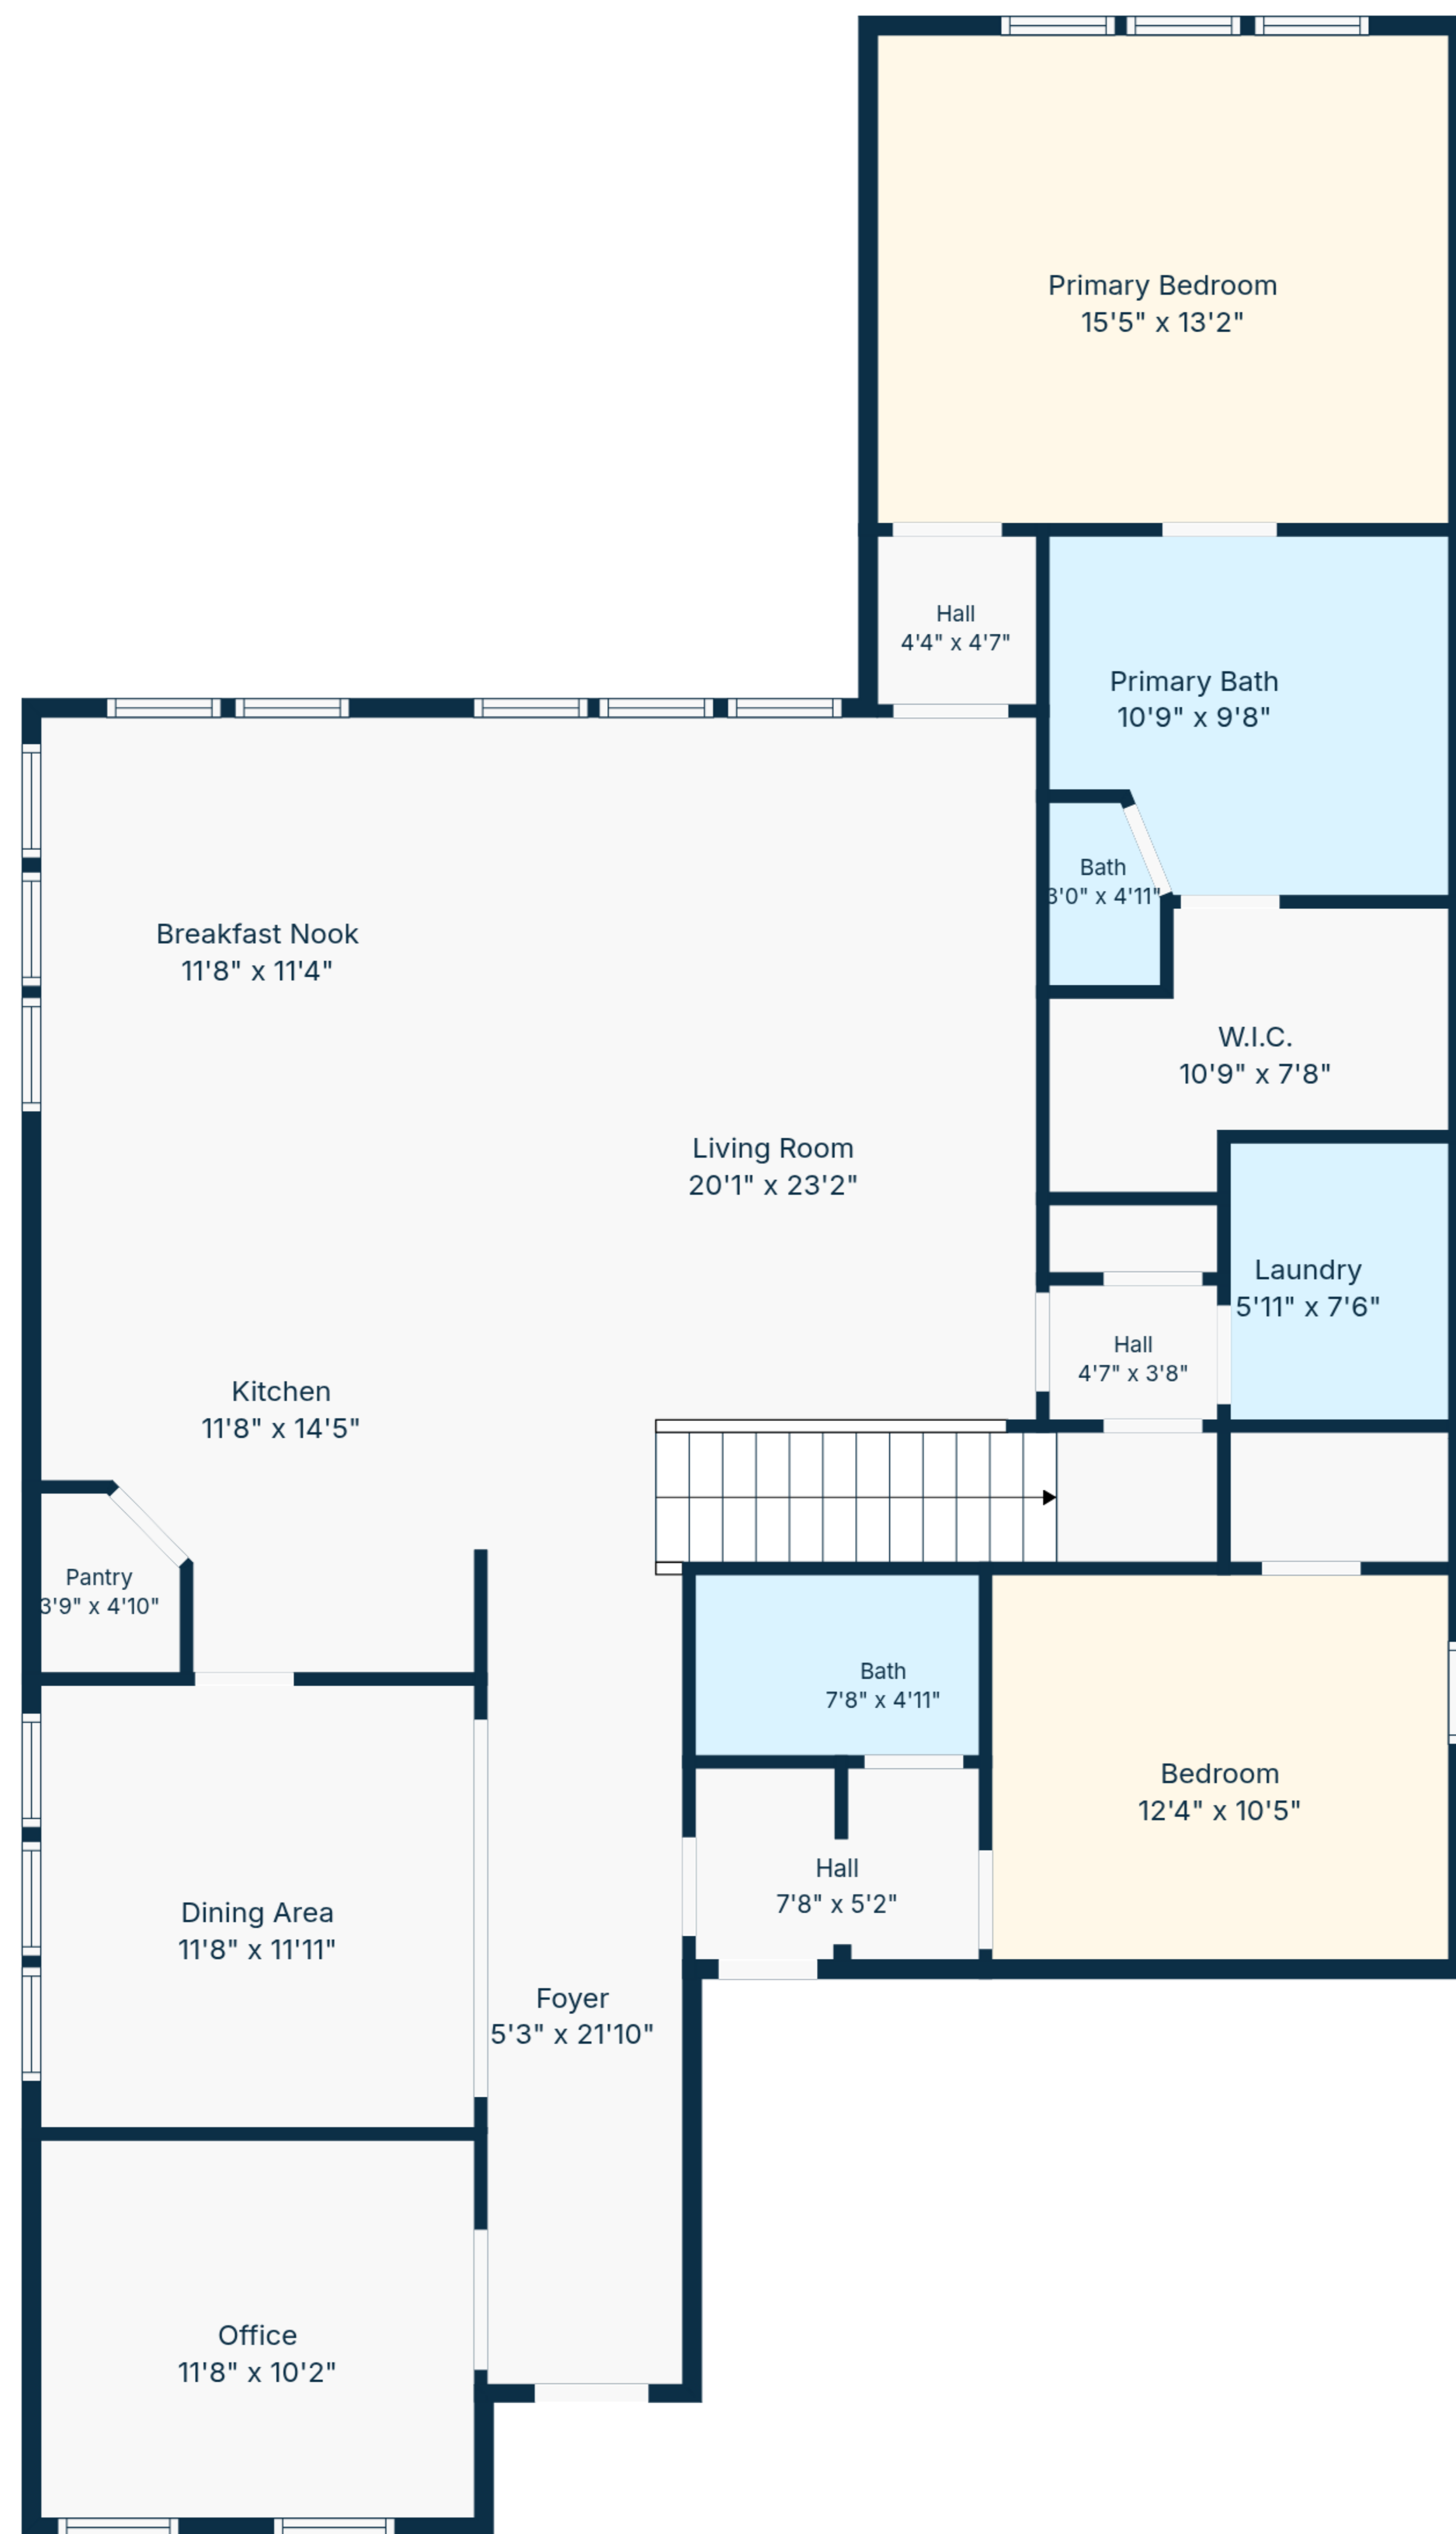

Total: 2596 sq. ft

1st Floor: 1797 sq. Ft, 2nd Floor: 799 sq. ft

Excluded Areas: Open To Below: 350 sq. Ft, Walls: 191 sq. ft

Dimensions Are Highly Accurate But Not Guaranteed. All Measurements Are Approximate And Should Be Independently Verified.

1st Floor

2nd Floor

Total: 2596 sq. ft

1st Floor: 1797 sq. Ft, 2nd Floor: 799 sq. ft

Excluded Areas: Open To Below: 350 sq. Ft, Walls: 191 sq. ft

Dimensions Are Highly Accurate But Not Guaranteed. All Measurements Are Approximate And Should Be Independently Verified.