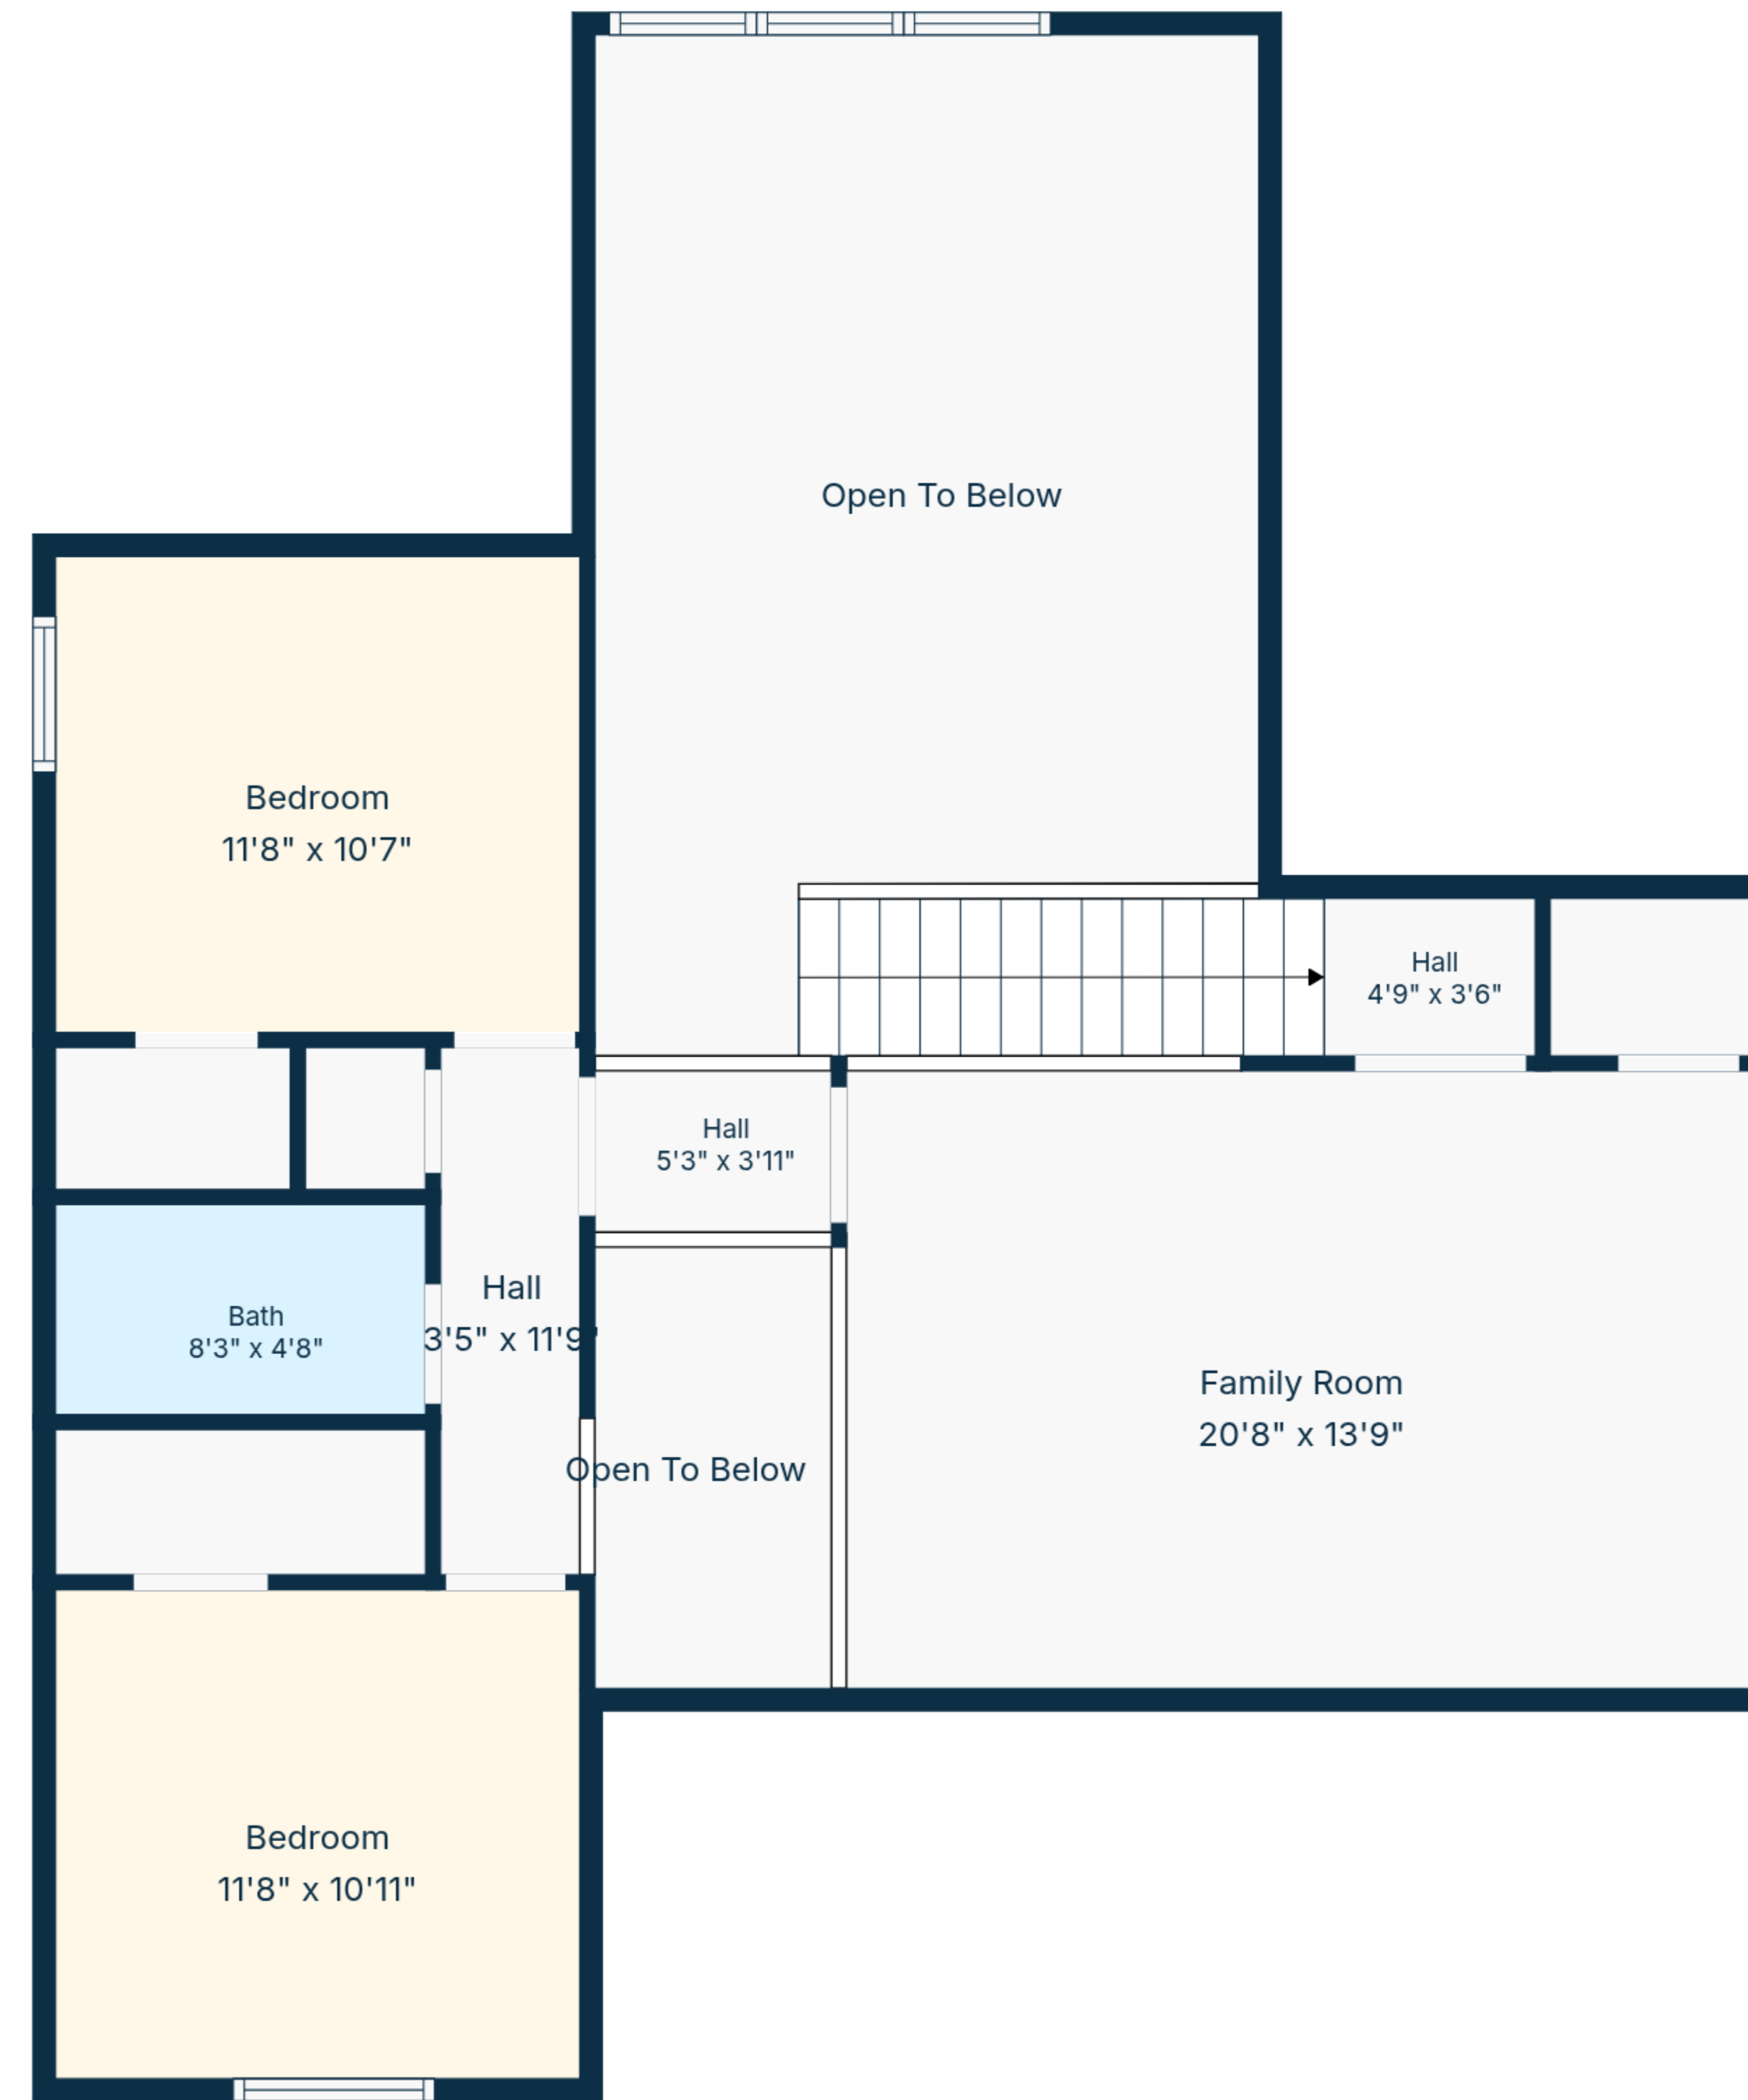

Total: 2596 sq. ft

1st Floor: 1797 sq. Ft, 2nd Floor: 799 sq. ft

Excluded Areas: Open To Below: 350 sq. Ft, Walls: 191 sq. ft

Dimensions Are Highly Accurate But Not Guaranteed. All Measurements Are Approximate And Should Be Independently Verified.

1st Floor

2nd Floor

Total: 2596 sq. ft

1st Floor: 1797 sq. Ft, 2nd Floor: 799 sq. ft

Excluded Areas: Open To Below: 350 sq. Ft, Walls: 191 sq. ft

Dimensions Are Highly Accurate But Not Guaranteed. All Measurements Are Approximate And Should Be Independently Verified.