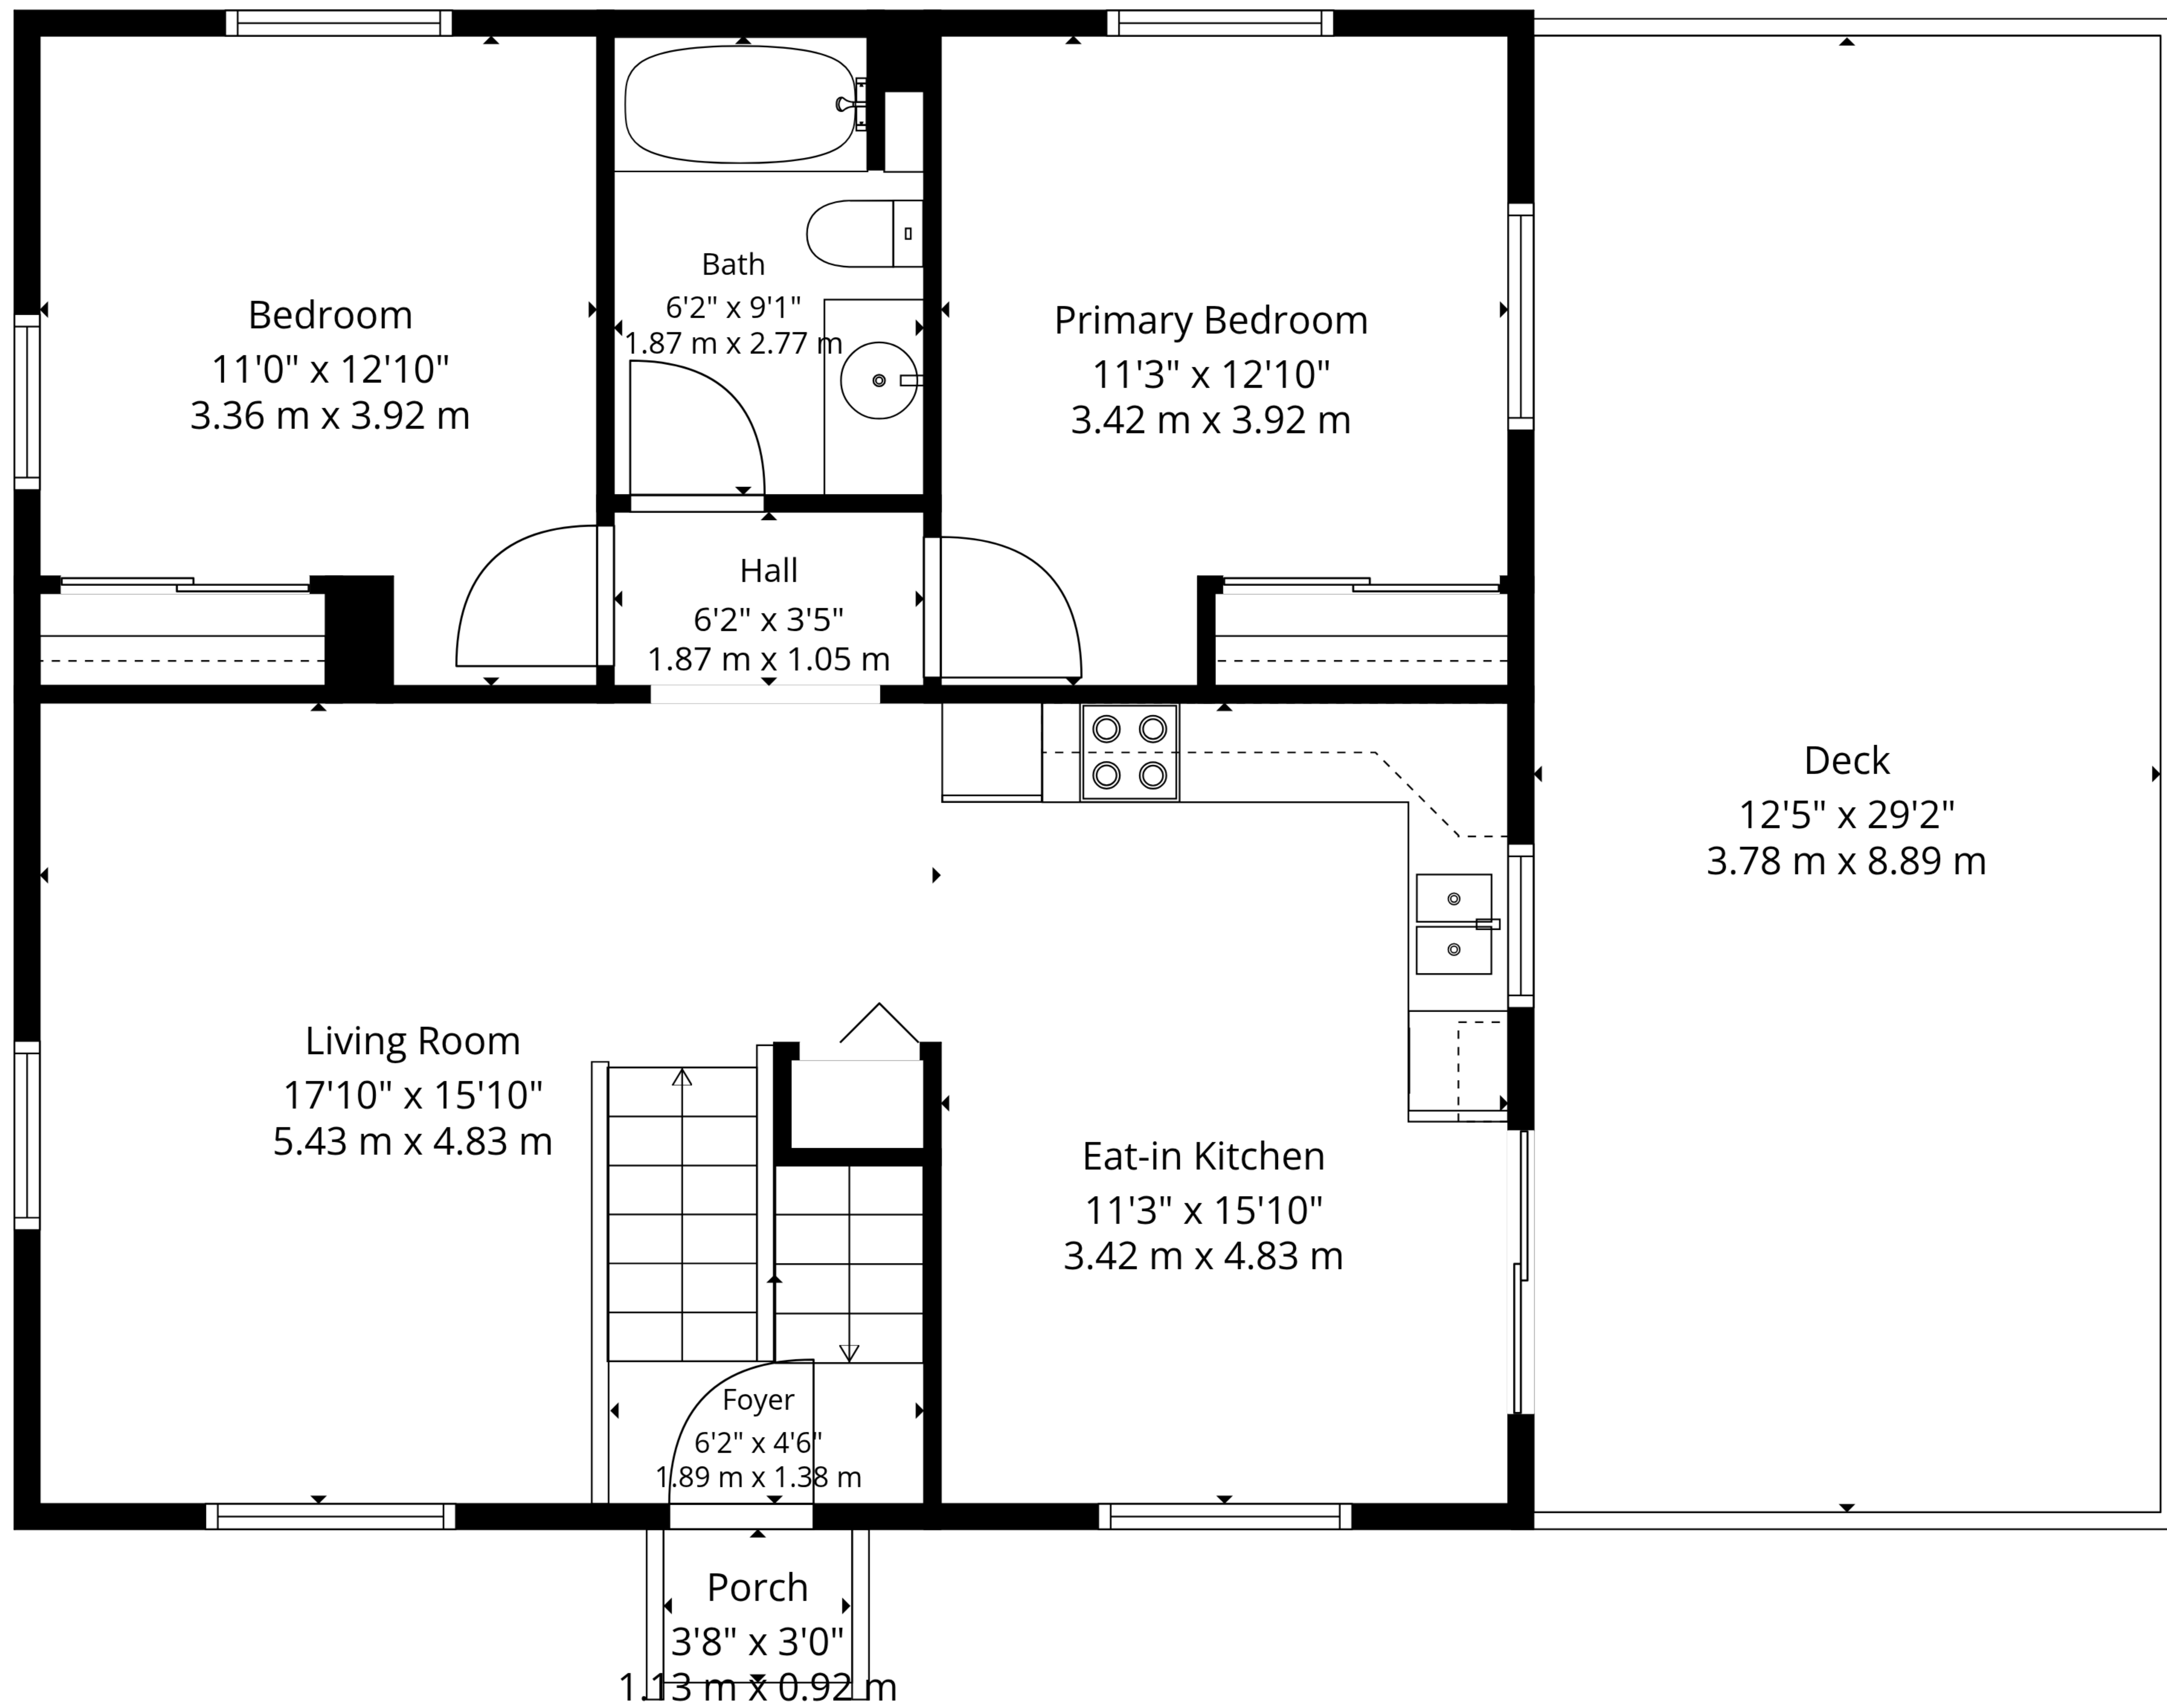

Total: 1410 sq. Ft, 131 m2

Basement: 567 sq. Ft, 53 M2, 1st Floor: 843 sq. Ft, 78 m2

Excluded Areas: Storage: 163 sq. Ft, 15 M2, Laundry: 113 sq. Ft, 10 M2, Porch: 11 sq. Ft, 1 M2,

Deck: 362 sq. Ft, 34 M2, Walls: 118 sq. Ft, 12 m2

Basement

1st Floor

Total: 1410 sq. Ft, 131 m2

Basement: 567 sq. Ft, 53 M2, 1st Floor: 843 sq. Ft, 78 m2

Excluded Areas: Storage: 163 sq. Ft, 15 M2, Laundry: 113 sq. Ft, 10 M2, Porch: 11 sq. Ft, 1 M2,

Deck: 362 sq. Ft, 34 M2, Walls: 118 sq. Ft, 12 m2