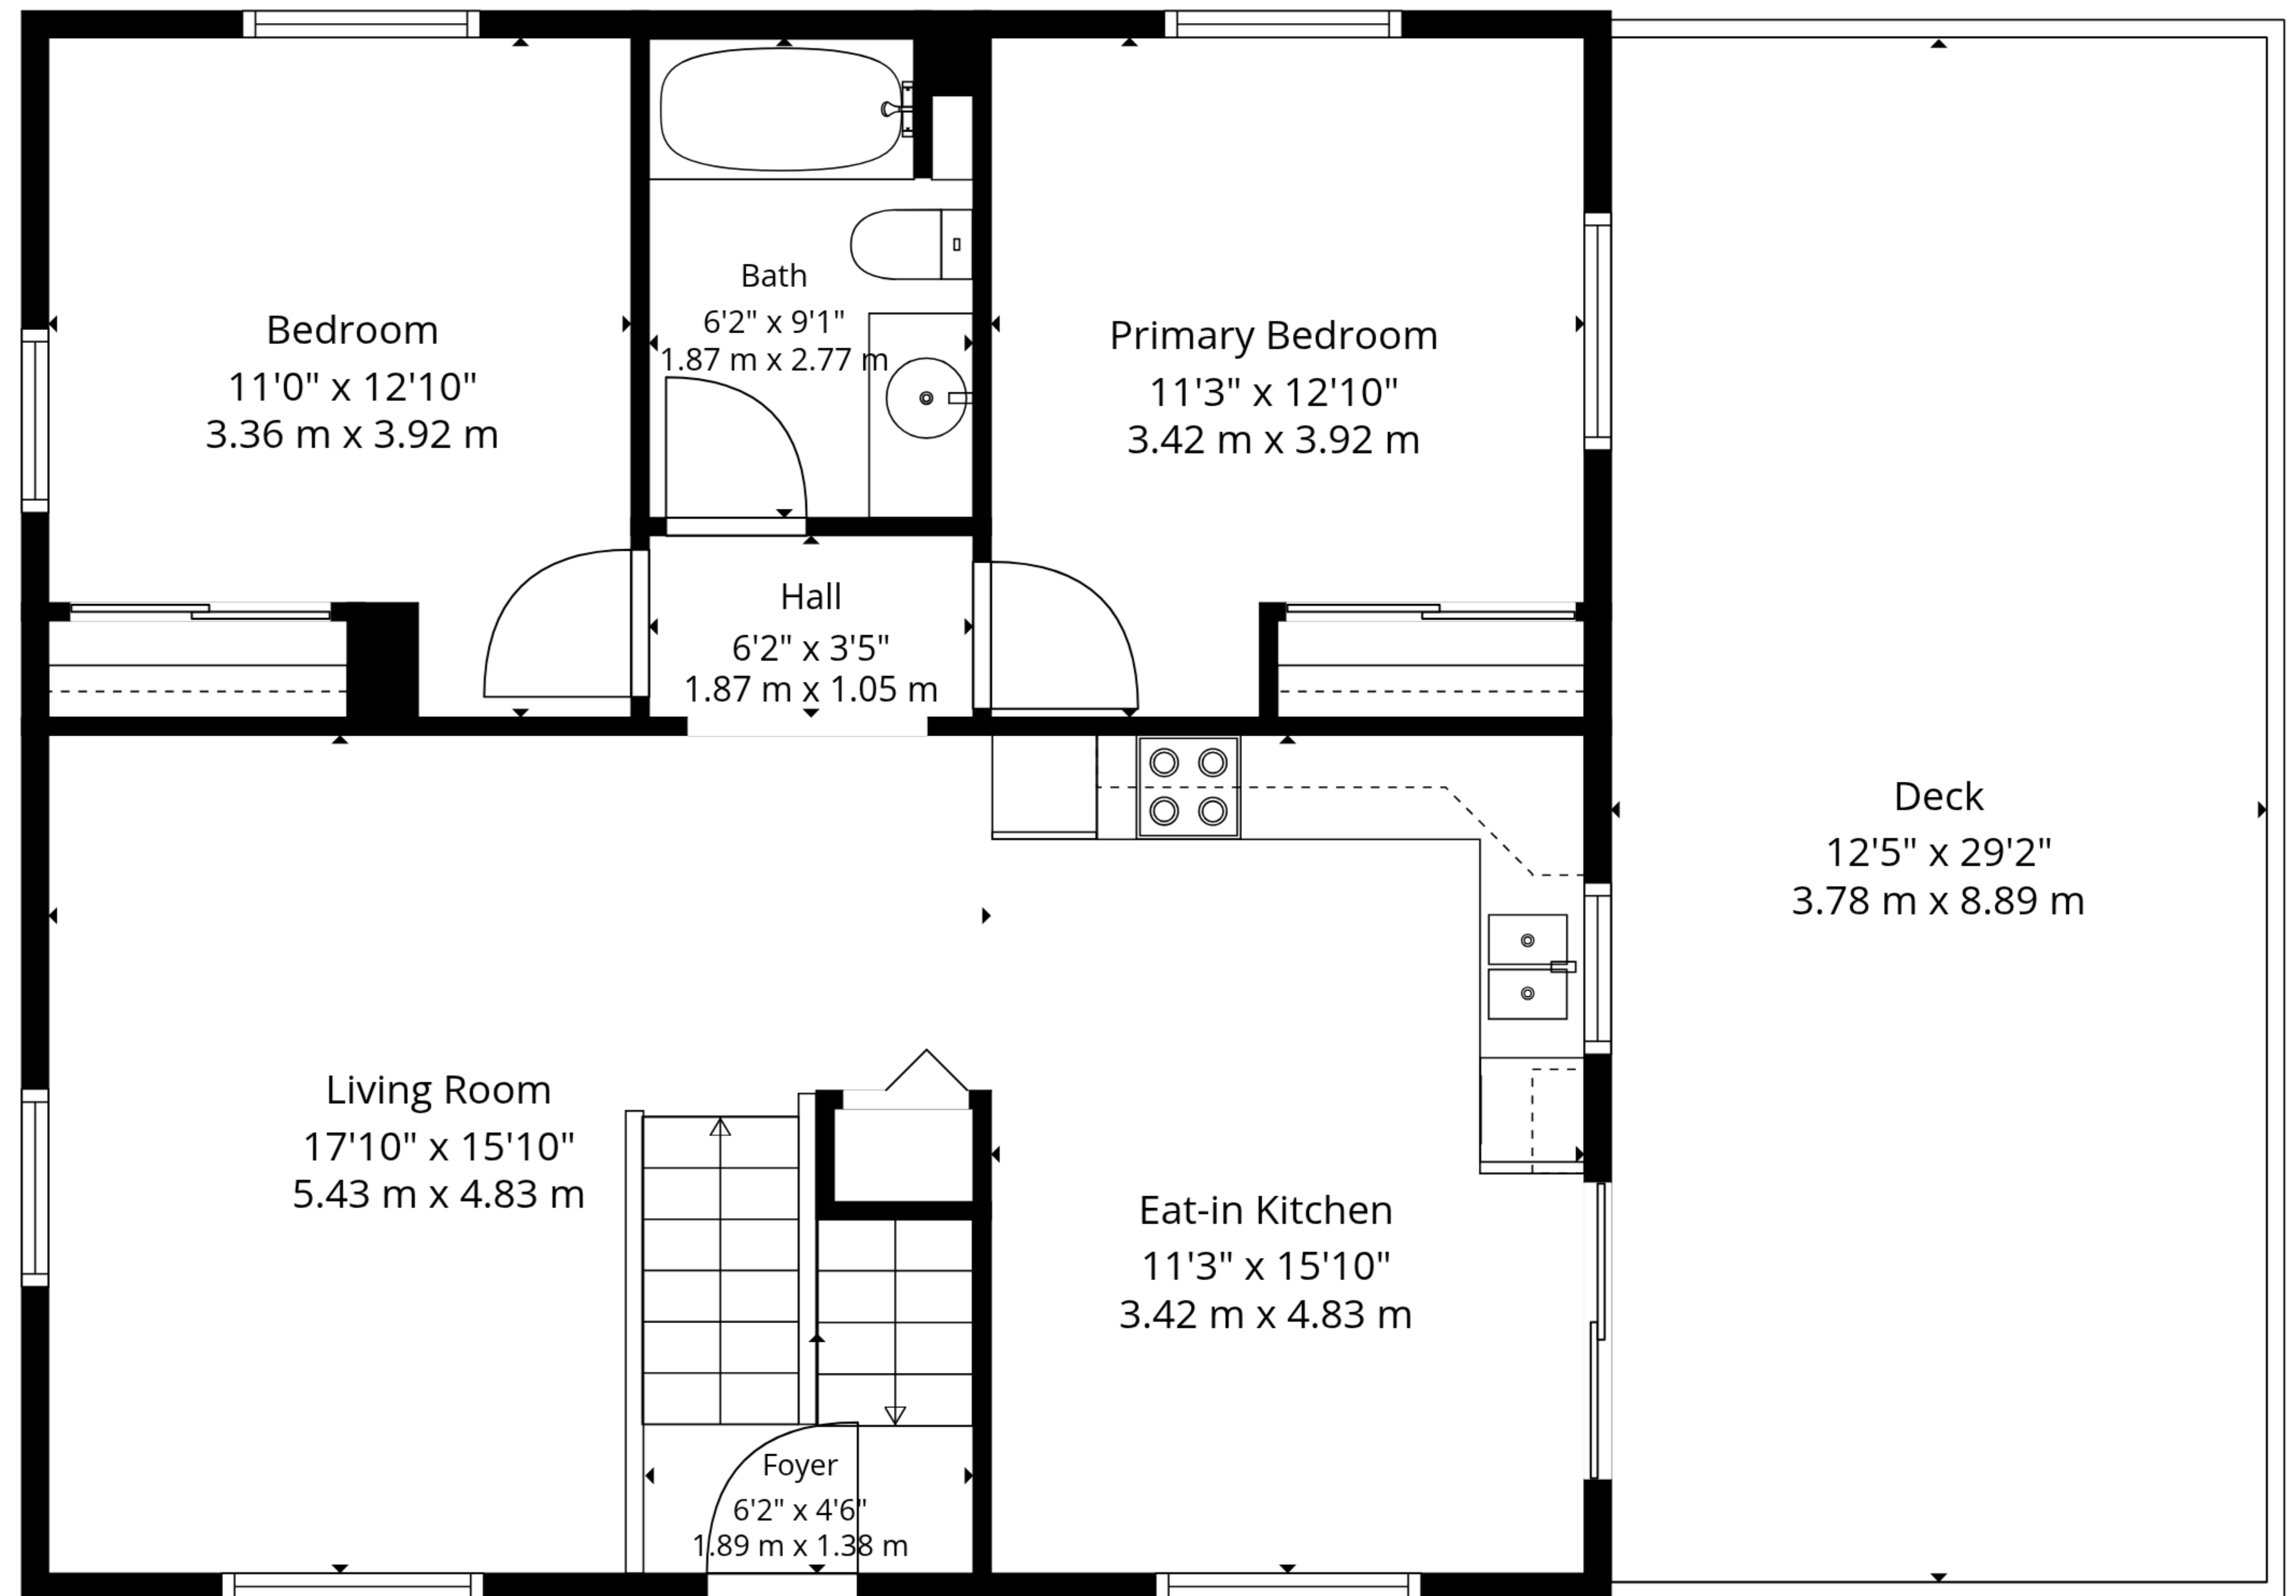

Total: 1410 sq. Ft, 131 m2

Basement: 567 sq. Ft, 53 M2, 1st Floor: 843 sq. Ft, 78 m2

Excluded Areas: Storage: 163 sq. Ft, 15 M2, Laundry: 113 sq. Ft, 10 M2, Porch: 11 sq. Ft, 1 M2,

Deck: 362 sq. Ft, 34 M2, Walls: 118 sq. Ft, 12 m2

Basement

1st Floor

Total: 1410 sq. Ft, 131 m2

Basement: 567 sq. Ft, 53 M2, 1st Floor: 843 sq. Ft, 78 m2

Excluded Areas: Storage: 163 sq. Ft, 15 M2, Laundry: 113 sq. Ft, 10 M2, Porch: 11 sq. Ft, 1 M2,

Deck: 362 sq. Ft, 34 M2, Walls: 118 sq. Ft, 12 m2