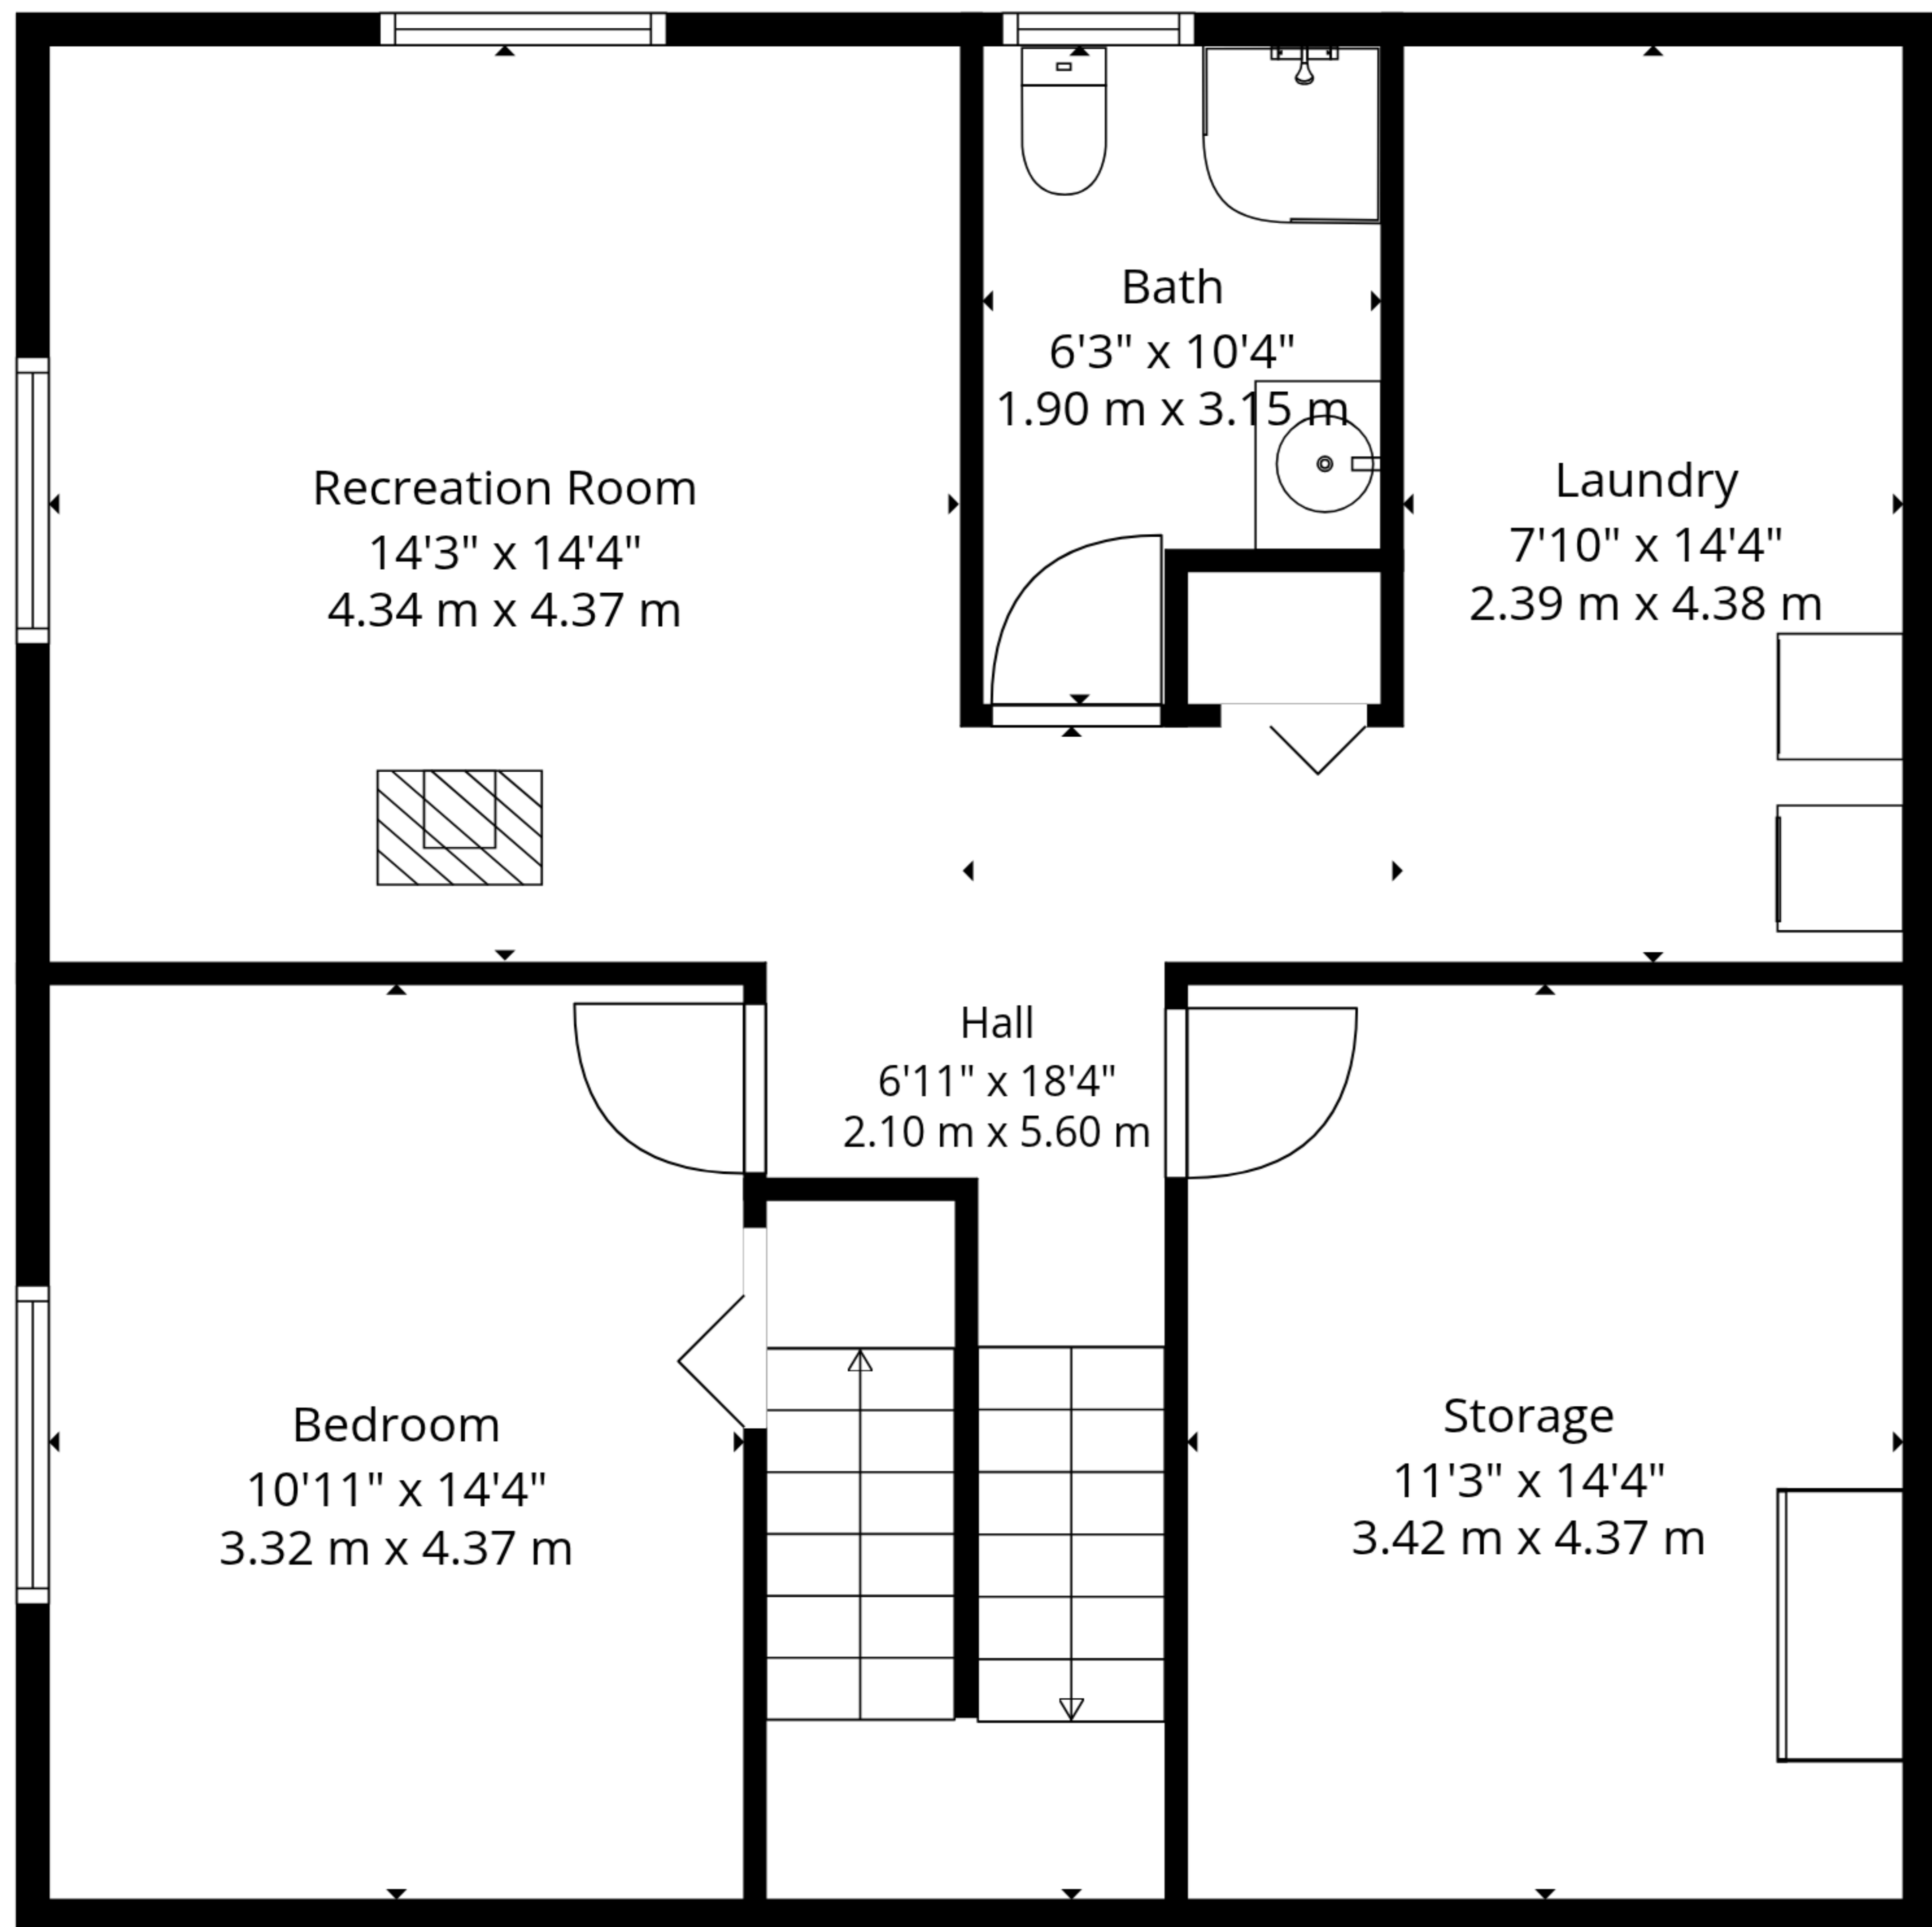

Total: 1410 sq. Ft, 131 m2

Basement: 567 sq. Ft, 53 M2, 1st Floor: 843 sq. Ft, 78 m2

Excluded Areas: Storage: 163 sq. Ft, 15 M2, Laundry: 113 sq. Ft, 10 M2, Porch: 11 sq. Ft, 1 M2,

Deck: 362 sq. Ft, 34 M2, Walls: 118 sq. Ft, 12 m2

Basement

1st Floor

Total: 1410 sq. Ft, 131 m2

Basement: 567 sq. Ft, 53 M2, 1st Floor: 843 sq. Ft, 78 m2

Excluded Areas: Storage: 163 sq. Ft, 15 M2, Laundry: 113 sq. Ft, 10 M2, Porch: 11 sq. Ft, 1 M2,

Deck: 362 sq. Ft, 34 M2, Walls: 118 sq. Ft, 12 m2