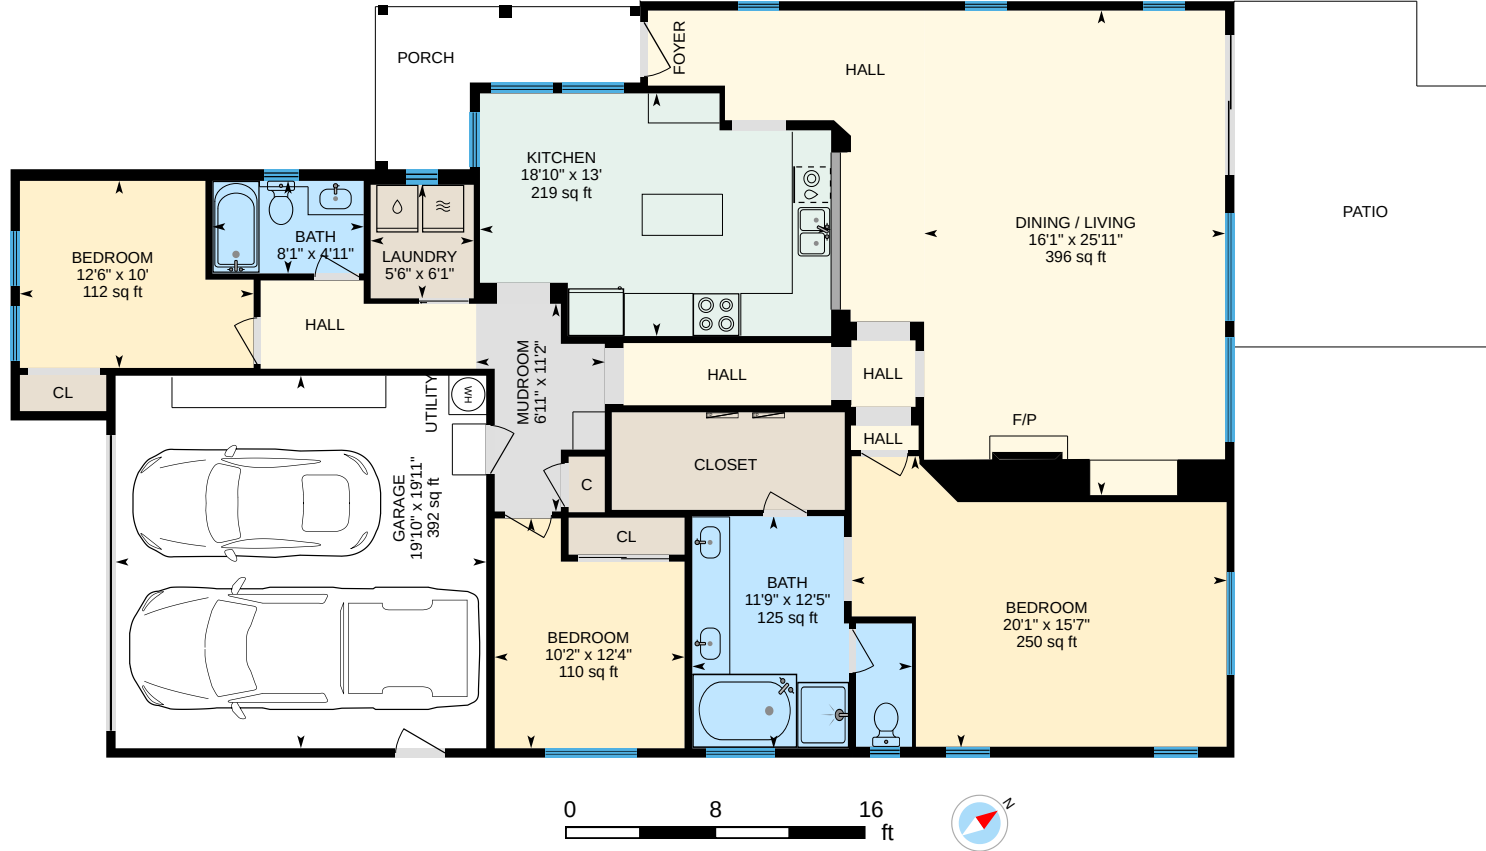

Main Floor
 Finished Area 1882.18 sq ft

375 Applegate Dr, Oakdale, CA

For illustrative purposes only. All reported dimensions, property sizes and floor areas are approximate and subject to independent verification. To the extent permitted by law, no warranty is made as to accuracy or completeness, and no liability will be accepted for any errors or omissions.