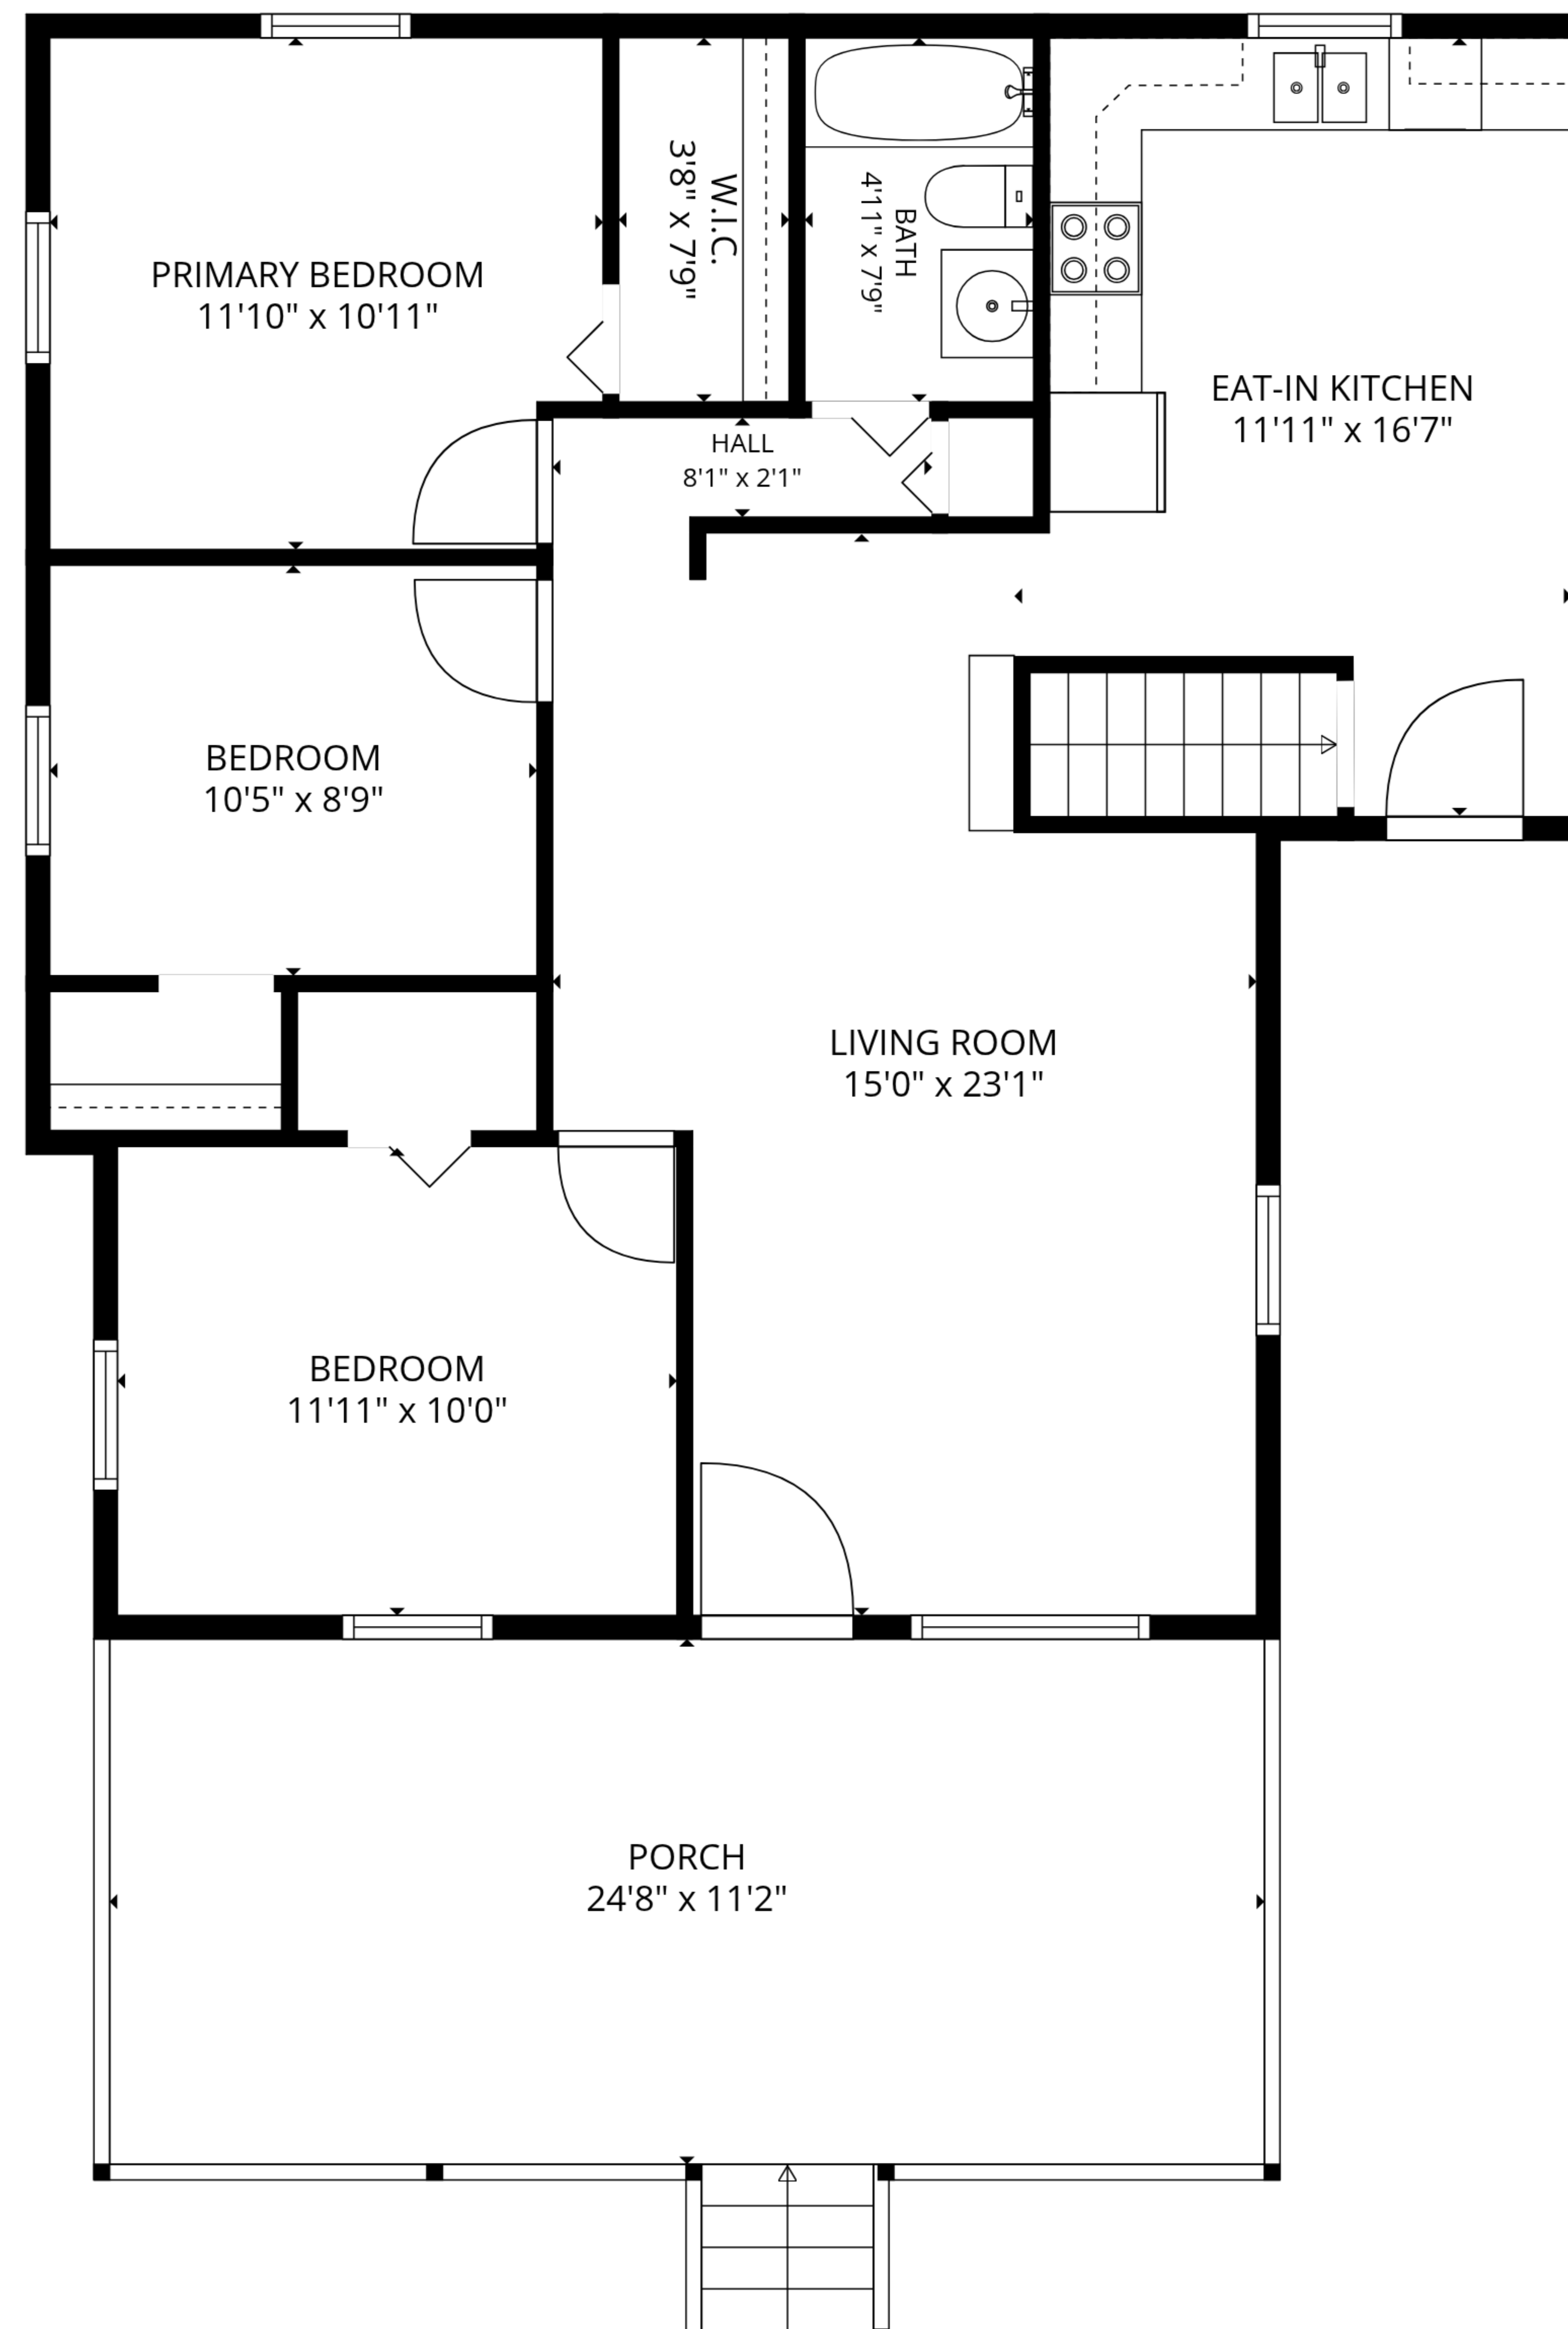

TOTAL: 963 sq. ft

Basement: 0 sq. ft, 1st floor: 963 sq. ft

EXCLUDED AREAS: STORAGE: 78 sq. ft, GARAGE: 877 sq. ft, PORCH: 289 sq. ft,
WALLS: 142 sq. ft

TOTAL: 963 sq. ft

Basement: 0 sq. ft, 1st floor: 963 sq. ft

EXCLUDED AREAS: STORAGE: 78 sq. ft, GARAGE: 877 sq. ft, PORCH: 289 sq. ft,
WALLS: 142 sq. ft

Basement

1st floor

TOTAL: 963 sq. ft
 Basement: 0 sq. ft, 1st floor: 963 sq. ft
 EXCLUDED AREAS: STORAGE: 78 sq. ft, GARAGE: 877 sq. ft, PORCH: 289 sq. ft,
 WALLS: 142 sq. ft