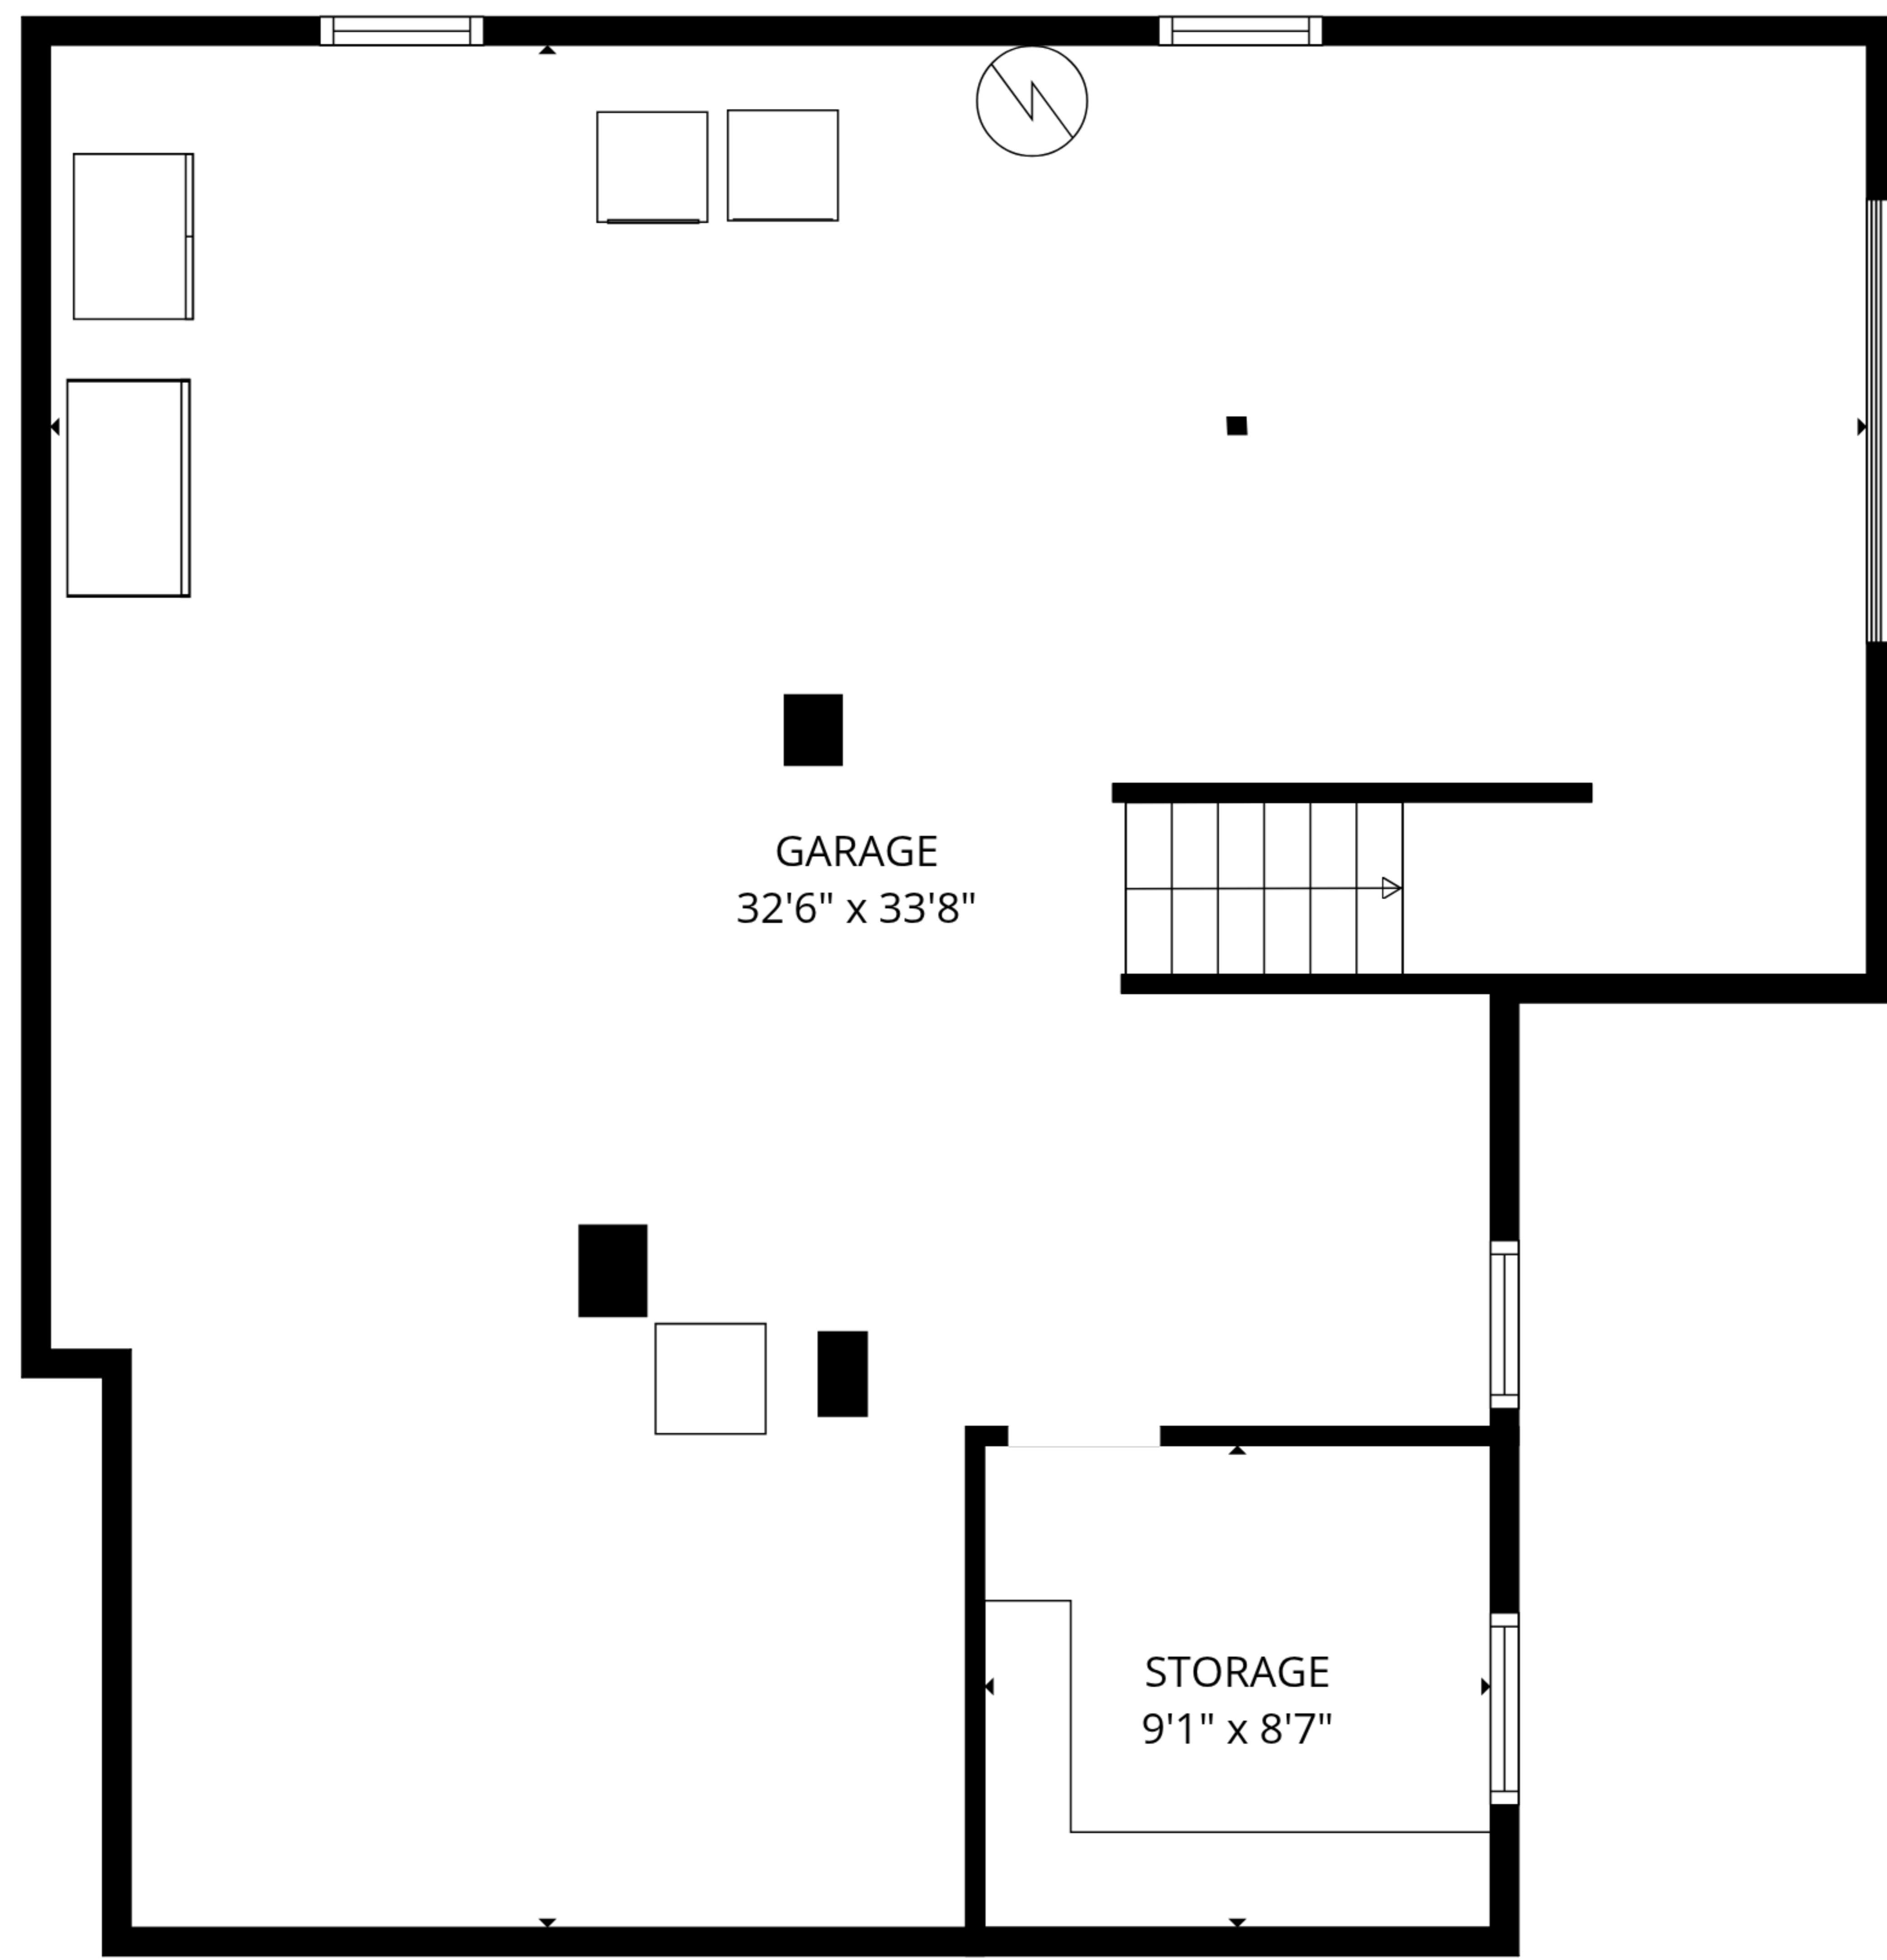

TOTAL: 963 sq. ft

Basement: 0 sq. ft, 1st floor: 963 sq. ft

EXCLUDED AREAS: STORAGE: 78 sq. ft, GARAGE: 877 sq. ft, PORCH: 289 sq. ft,
WALLS: 142 sq. ft

TOTAL: 963 sq. ft

Basement: 0 sq. ft, 1st floor: 963 sq. ft

EXCLUDED AREAS: STORAGE: 78 sq. ft, GARAGE: 877 sq. ft, PORCH: 289 sq. ft,
WALLS: 142 sq. ft

Basement

1st floor

TOTAL: 963 sq. ft
 Basement: 0 sq. ft, 1st floor: 963 sq. ft
 EXCLUDED AREAS: STORAGE: 78 sq. ft, GARAGE: 877 sq. ft, PORCH: 289 sq. ft,
 WALLS: 142 sq. ft