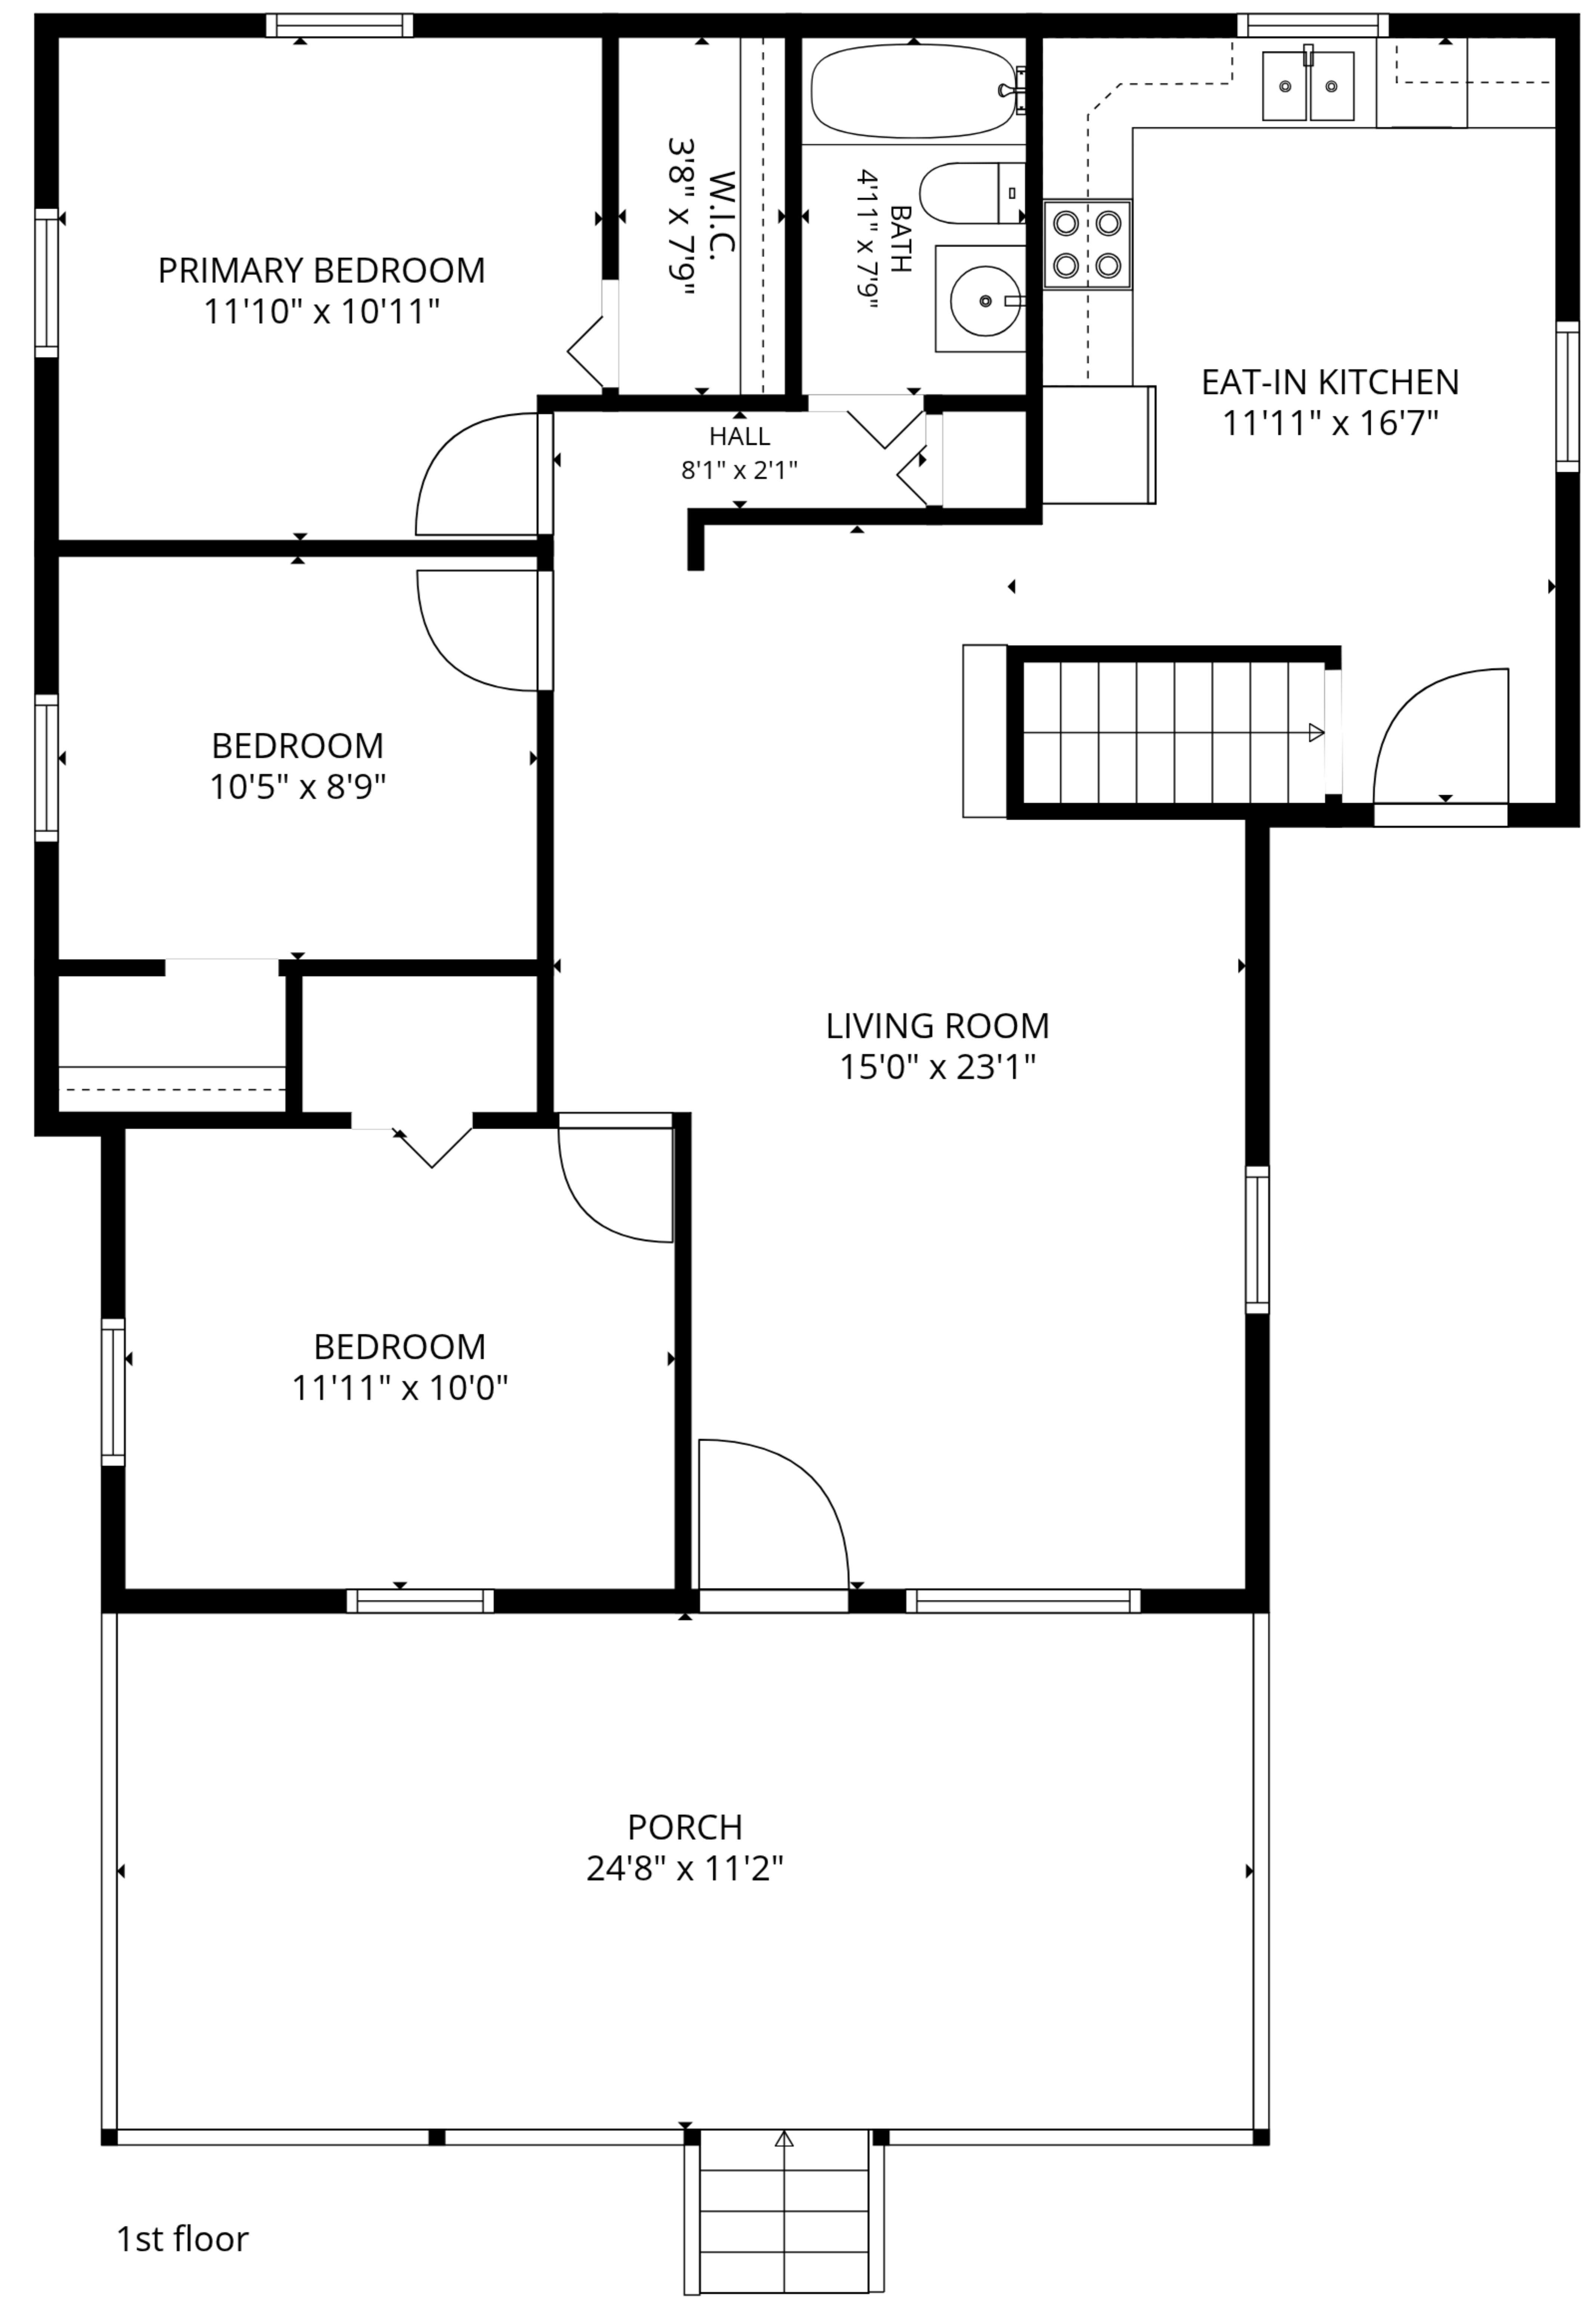

TOTAL: 963 sq. ft

Basement: 0 sq. ft, 1st floor: 963 sq. ft

EXCLUDED AREAS: STORAGE: 78 sq. ft, GARAGE: 877 sq. ft, PORCH: 289 sq. ft,
WALLS: 142 sq. ft

TOTAL: 963 sq. ft

Basement: 0 sq. ft, 1st floor: 963 sq. ft

EXCLUDED AREAS: STORAGE: 78 sq. ft, GARAGE: 877 sq. ft, PORCH: 289 sq. ft,
WALLS: 142 sq. ft

Basement

1st floor

TOTAL: 963 sq. ft
 Basement: 0 sq. ft, 1st floor: 963 sq. ft
 EXCLUDED AREAS: STORAGE: 78 sq. ft, GARAGE: 877 sq. ft, PORCH: 289 sq. ft,
 WALLS: 142 sq. ft