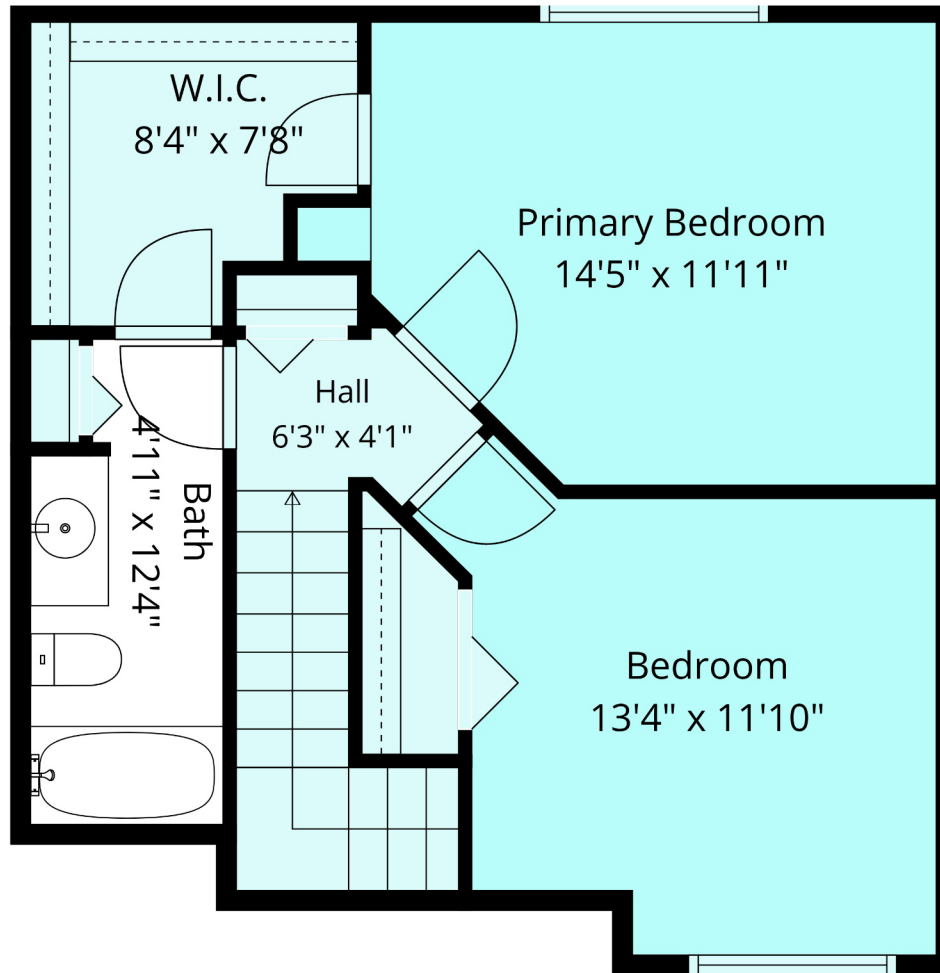

## Estimated Areas:

Main Floor: 867 sq. ft  
Above Main: 557 sq. ft  
**Total: 1424 Sq. Ft**