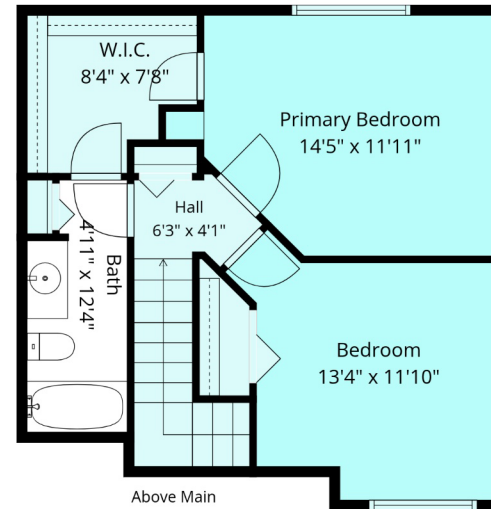

## Estimated Areas:

Main Floor: 867 sq. ft  
Above Main: 557 sq. ft  
**Total: 1424 Sq. Ft**