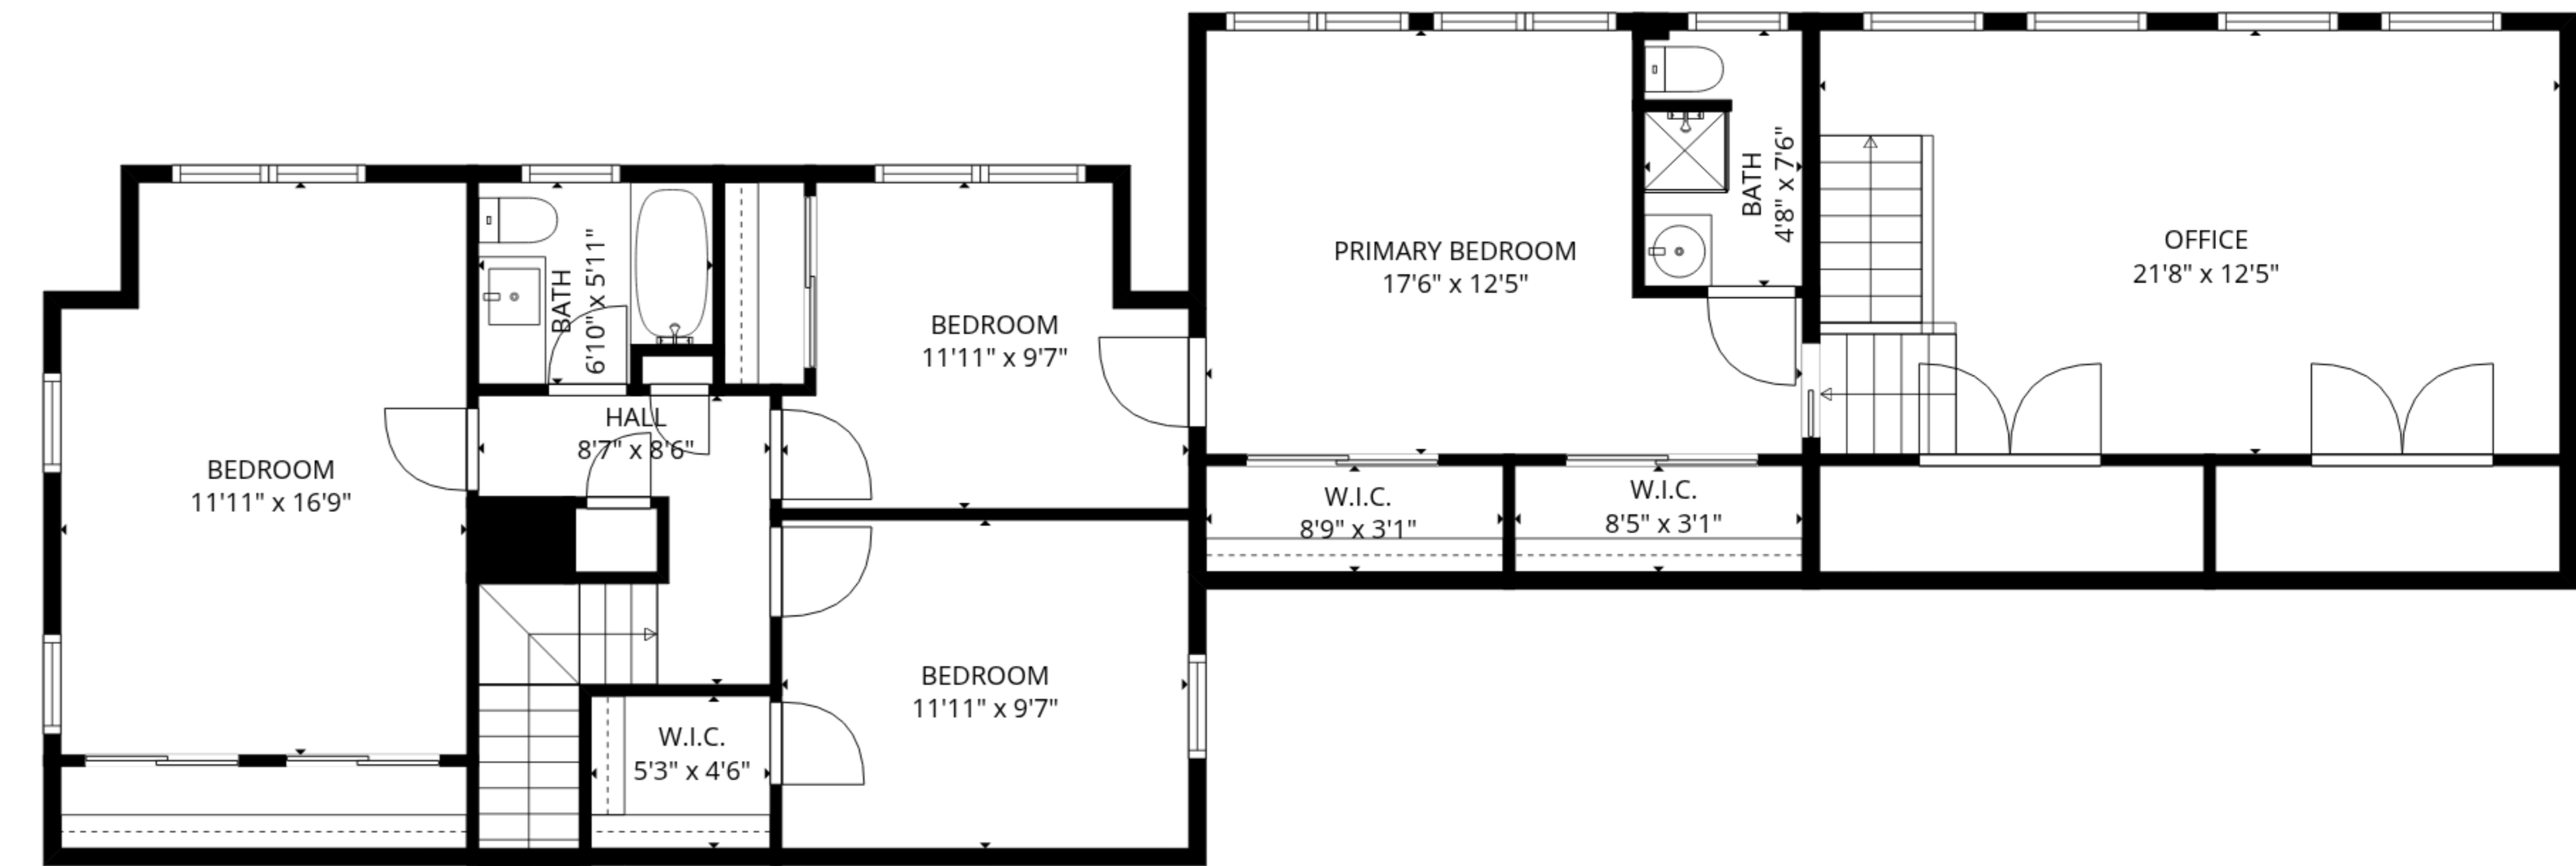

PATIO  
44'2" x 22'2"

PORCH  
37'8" x 19'6"

FLEX ROOM  
18'6" x 15'6"

HOME GYM  
14'2" x 23'4"

FAMILY ROOM  
17'6" x 23'4"

LAUNDRY  
6'9" x 7'11"

STORAGE  
9'1" x 6'5"

**TOTAL: 2683 sq. ft**

**TOTAL: 2683 sq. ft**

Basement: 345 sq. ft, 1st floor: 1077 sq. ft, 2nd floor: 1261 sq. ft  
 EXCLUDED AREAS: STORAGE: 64 sq. ft, HOME GYM: 268 sq. ft, UNDEFINED: 24 sq. ft,  
 FLEX ROOM: 288 sq. ft, LAUNDRY: 53 sq. ft, PATIO: 418 sq. ft,  
 PORCH: 542 sq. ft, GARAGE: 440 sq. ft, DECK: 478 sq. ft,  
 WALLS: 307 sq. ft

1st floor

2nd floor

Basement

**TOTAL: 2683 sq. ft**

Basement: 345 sq. ft, 1st floor: 1077 sq. ft, 2nd floor: 1261 sq. ft  
 EXCLUDED AREAS: STORAGE: 64 sq. ft, HOME GYM: 268 sq. ft, UNDEFINED: 24 sq. ft,  
 FLEX ROOM: 288 sq. ft, LAUNDRY: 53 sq. ft, PATIO: 418 sq. ft,  
 PORCH: 542 sq. ft, GARAGE: 440 sq. ft, DECK: 478 sq. ft,  
 WALLS: 307 sq. ft