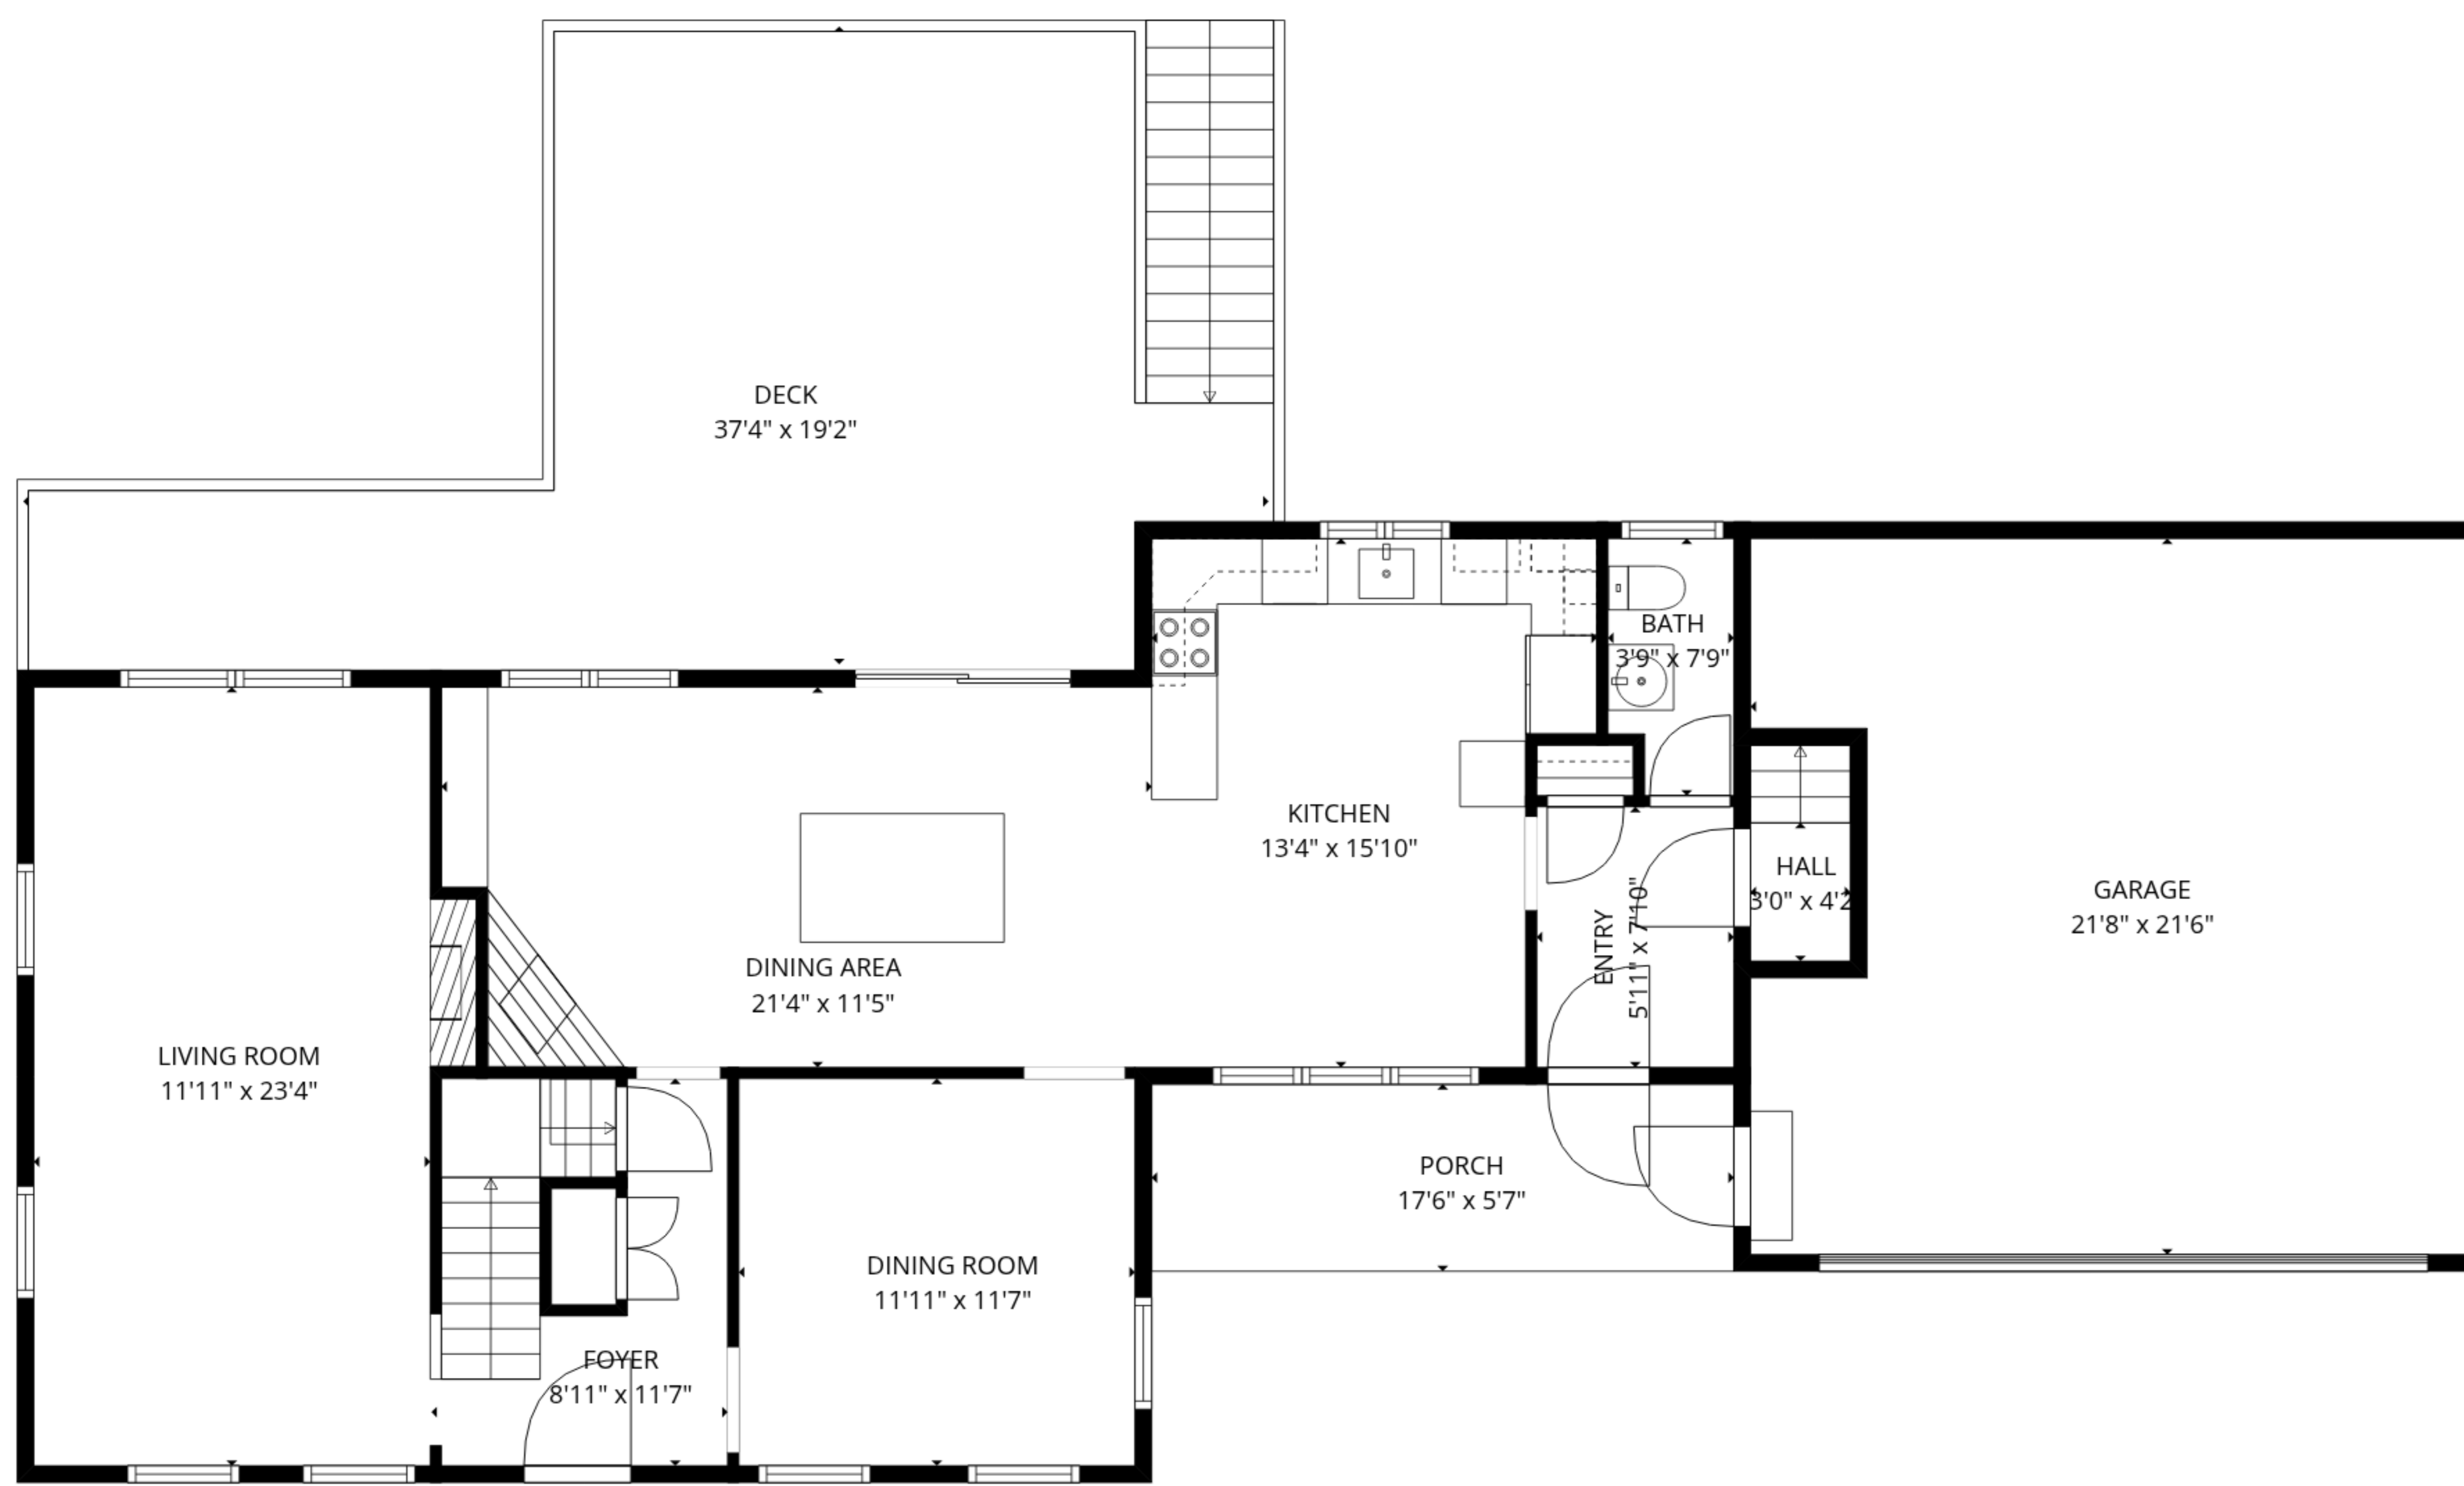

PATIO  
44'2" x 22'2"

PORCH  
37'8" x 19'6"

FLEX ROOM  
18'6" x 15'6"

HOME GYM  
14'2" x 23'4"

FAMILY ROOM  
17'6" x 23'4"

LAUNDRY  
6'9" x 7'11"

STORAGE  
9'1" x 6'5"

**TOTAL: 2683 sq. ft**

**TOTAL: 2683 sq. ft**

Basement: 345 sq. ft, 1st floor: 1077 sq. ft, 2nd floor: 1261 sq. ft  
 EXCLUDED AREAS: STORAGE: 64 sq. ft, HOME GYM: 268 sq. ft, UNDEFINED: 24 sq. ft,  
 FLEX ROOM: 288 sq. ft, LAUNDRY: 53 sq. ft, PATIO: 418 sq. ft,  
 PORCH: 542 sq. ft, GARAGE: 440 sq. ft, DECK: 478 sq. ft,  
 WALLS: 307 sq. ft

1st floor

2nd floor

Basement

**TOTAL: 2683 sq. ft**

Basement: 345 sq. ft, 1st floor: 1077 sq. ft, 2nd floor: 1261 sq. ft  
 EXCLUDED AREAS: STORAGE: 64 sq. ft, HOME GYM: 268 sq. ft, UNDEFINED: 24 sq. ft,  
 FLEX ROOM: 288 sq. ft, LAUNDRY: 53 sq. ft, PATIO: 418 sq. ft,  
 PORCH: 542 sq. ft, GARAGE: 440 sq. ft, DECK: 478 sq. ft,  
 WALLS: 307 sq. ft