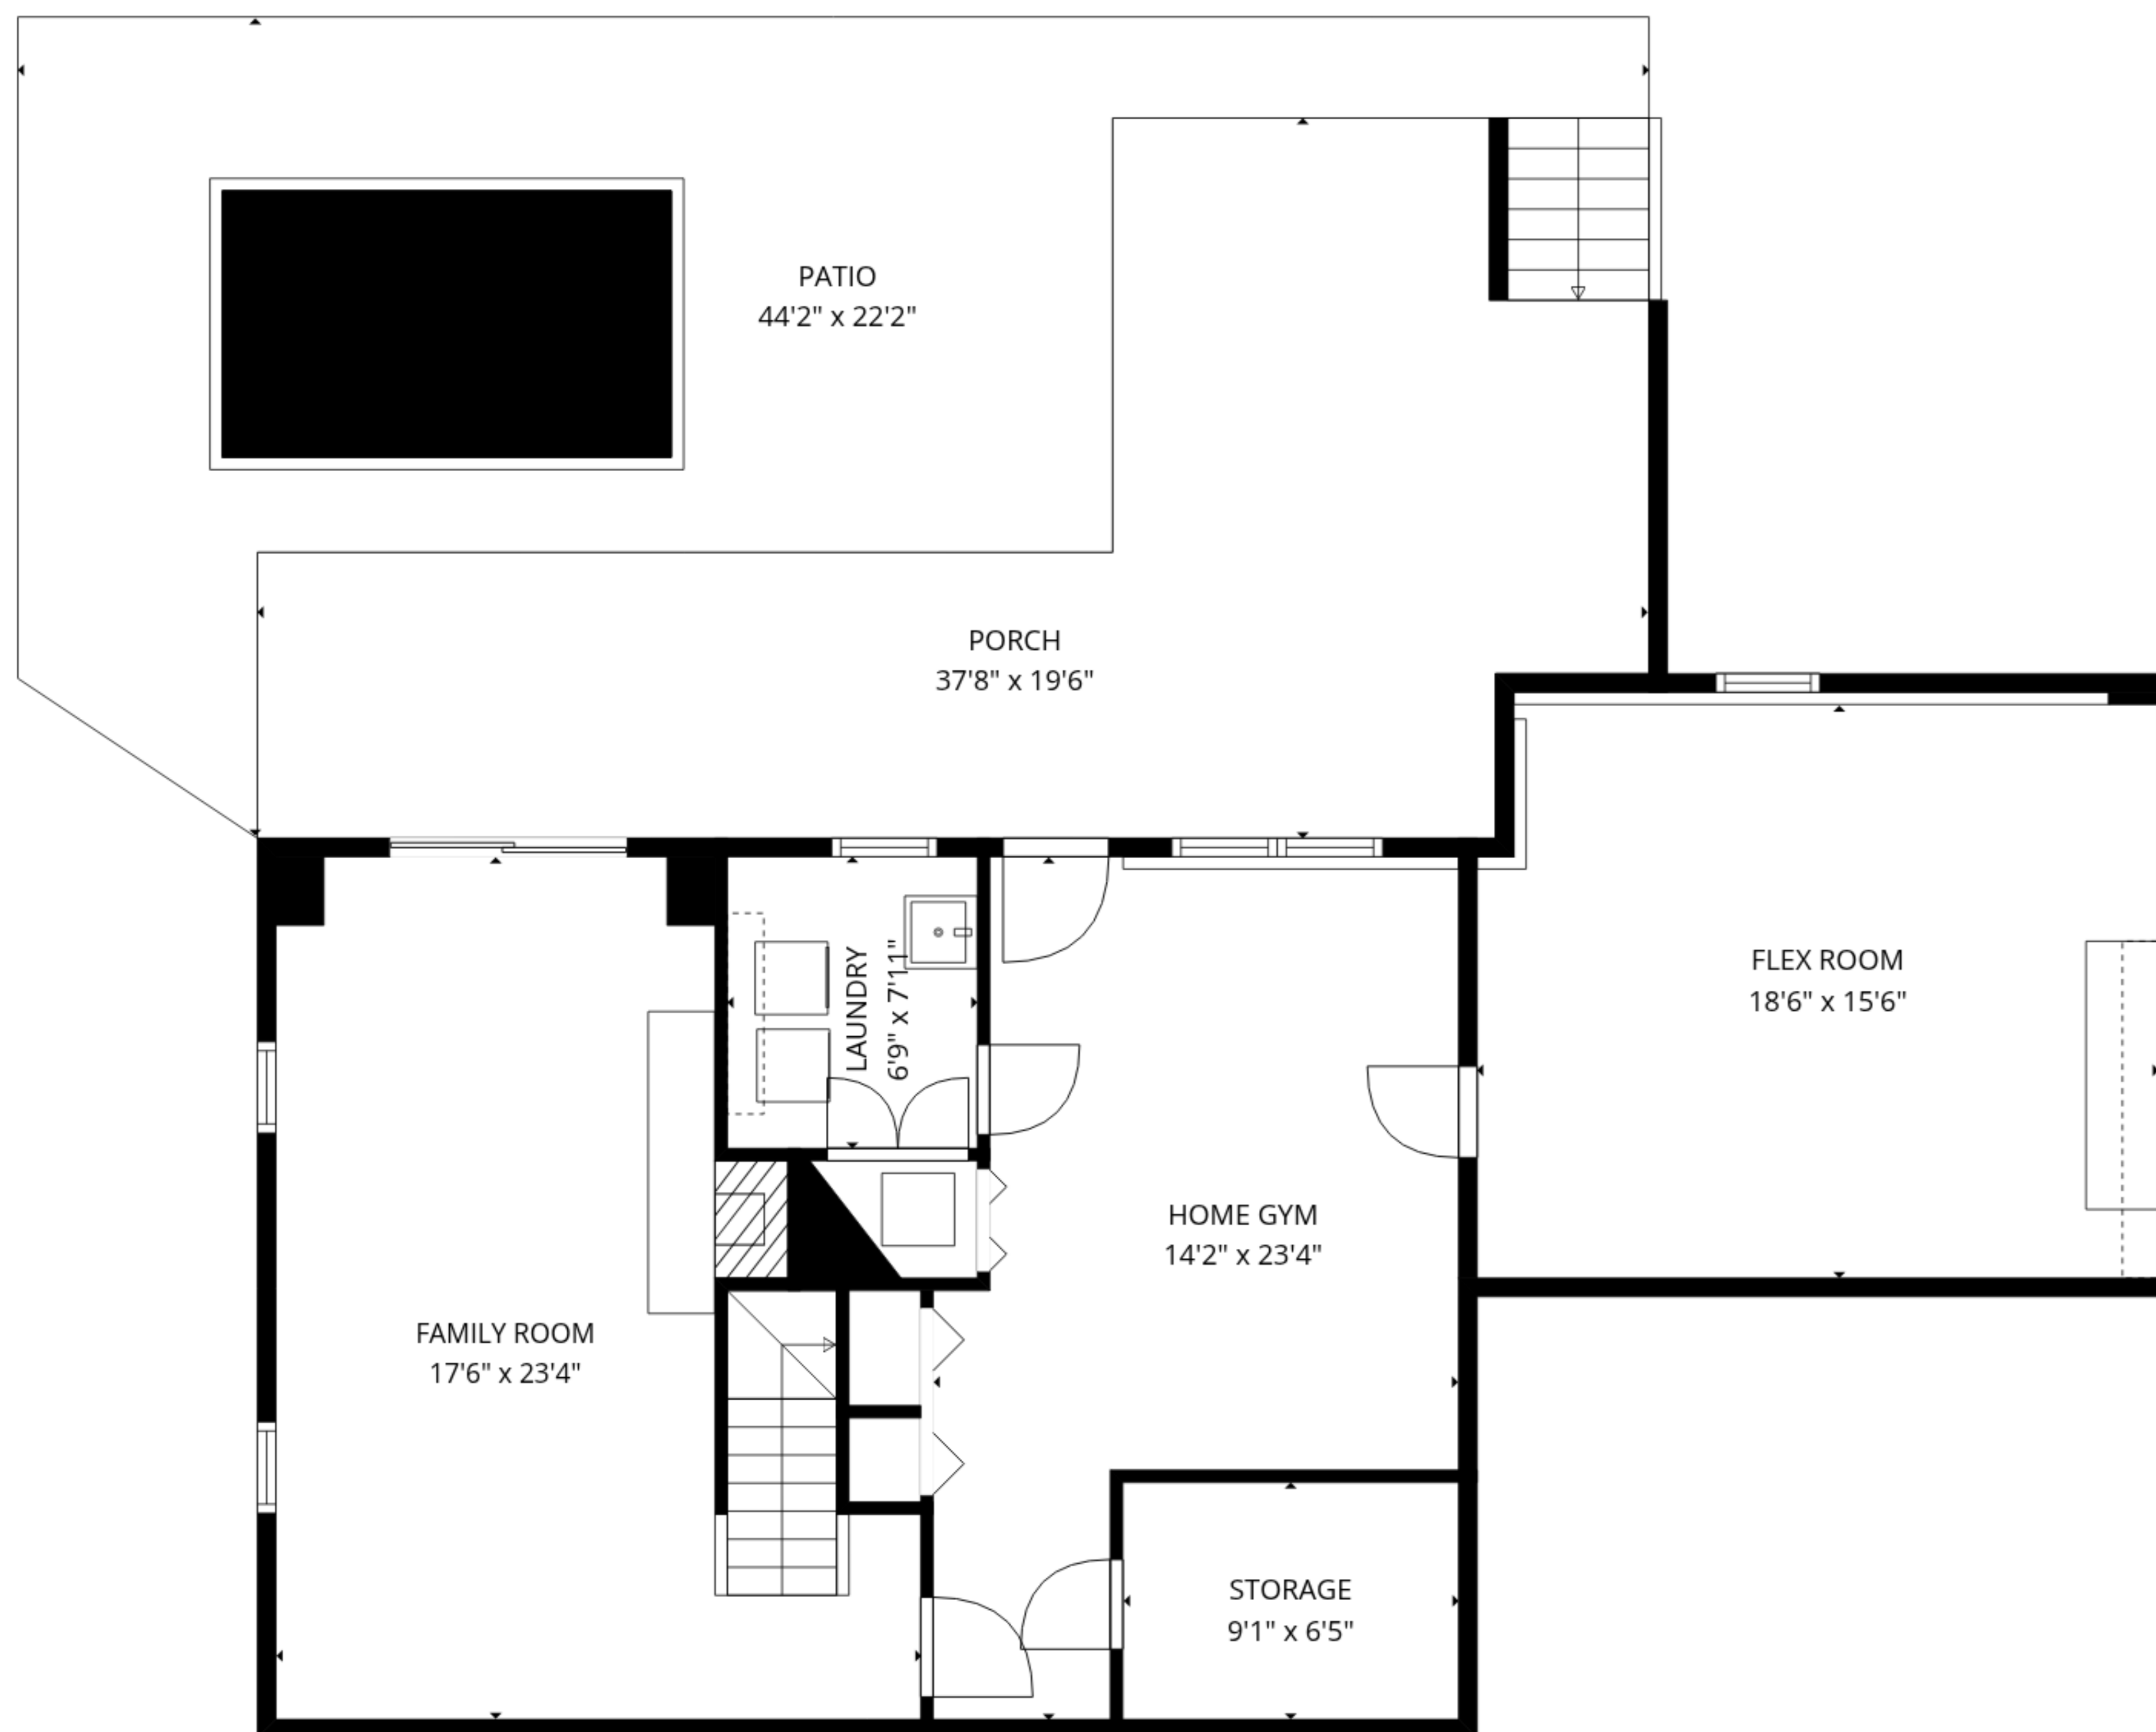

PATIO  
44'2" x 22'2"

PORCH  
37'8" x 19'6"

FLEX ROOM  
18'6" x 15'6"

HOME GYM  
14'2" x 23'4"

FAMILY ROOM  
17'6" x 23'4"

LAUNDRY  
6'9" x 7'11"

STORAGE  
9'1" x 6'5"

**TOTAL: 2683 sq. ft**

Basement: 345 sq. ft, 1st floor: 1077 sq. ft, 2nd floor: 1261 sq. ft  
 EXCLUDED AREAS: STORAGE: 64 sq. ft, HOME GYM: 268 sq. ft, UNDEFINED: 24 sq. ft,  
 FLEX ROOM: 288 sq. ft, LAUNDRY: 53 sq. ft, PATIO: 418 sq. ft,  
 PORCH: 542 sq. ft, GARAGE: 440 sq. ft, DECK: 478 sq. ft,  
 WALLS: 307 sq. ft

**TOTAL: 2683 sq. ft**

Basement: 345 sq. ft, 1st floor: 1077 sq. ft, 2nd floor: 1261 sq. ft  
 EXCLUDED AREAS: STORAGE: 64 sq. ft, HOME GYM: 268 sq. ft, UNDEFINED: 24 sq. ft,  
 FLEX ROOM: 288 sq. ft, LAUNDRY: 53 sq. ft, PATIO: 418 sq. ft,  
 PORCH: 542 sq. ft, GARAGE: 440 sq. ft, DECK: 478 sq. ft,  
 WALLS: 307 sq. ft

1st floor

2nd floor

Basement

**TOTAL: 2683 sq. ft**

Basement: 345 sq. ft, 1st floor: 1077 sq. ft, 2nd floor: 1261 sq. ft  
 EXCLUDED AREAS: STORAGE: 64 sq. ft, HOME GYM: 268 sq. ft, UNDEFINED: 24 sq. ft,  
 FLEX ROOM: 288 sq. ft, LAUNDRY: 53 sq. ft, PATIO: 418 sq. ft,  
 PORCH: 542 sq. ft, GARAGE: 440 sq. ft, DECK: 478 sq. ft,  
 WALLS: 307 sq. ft