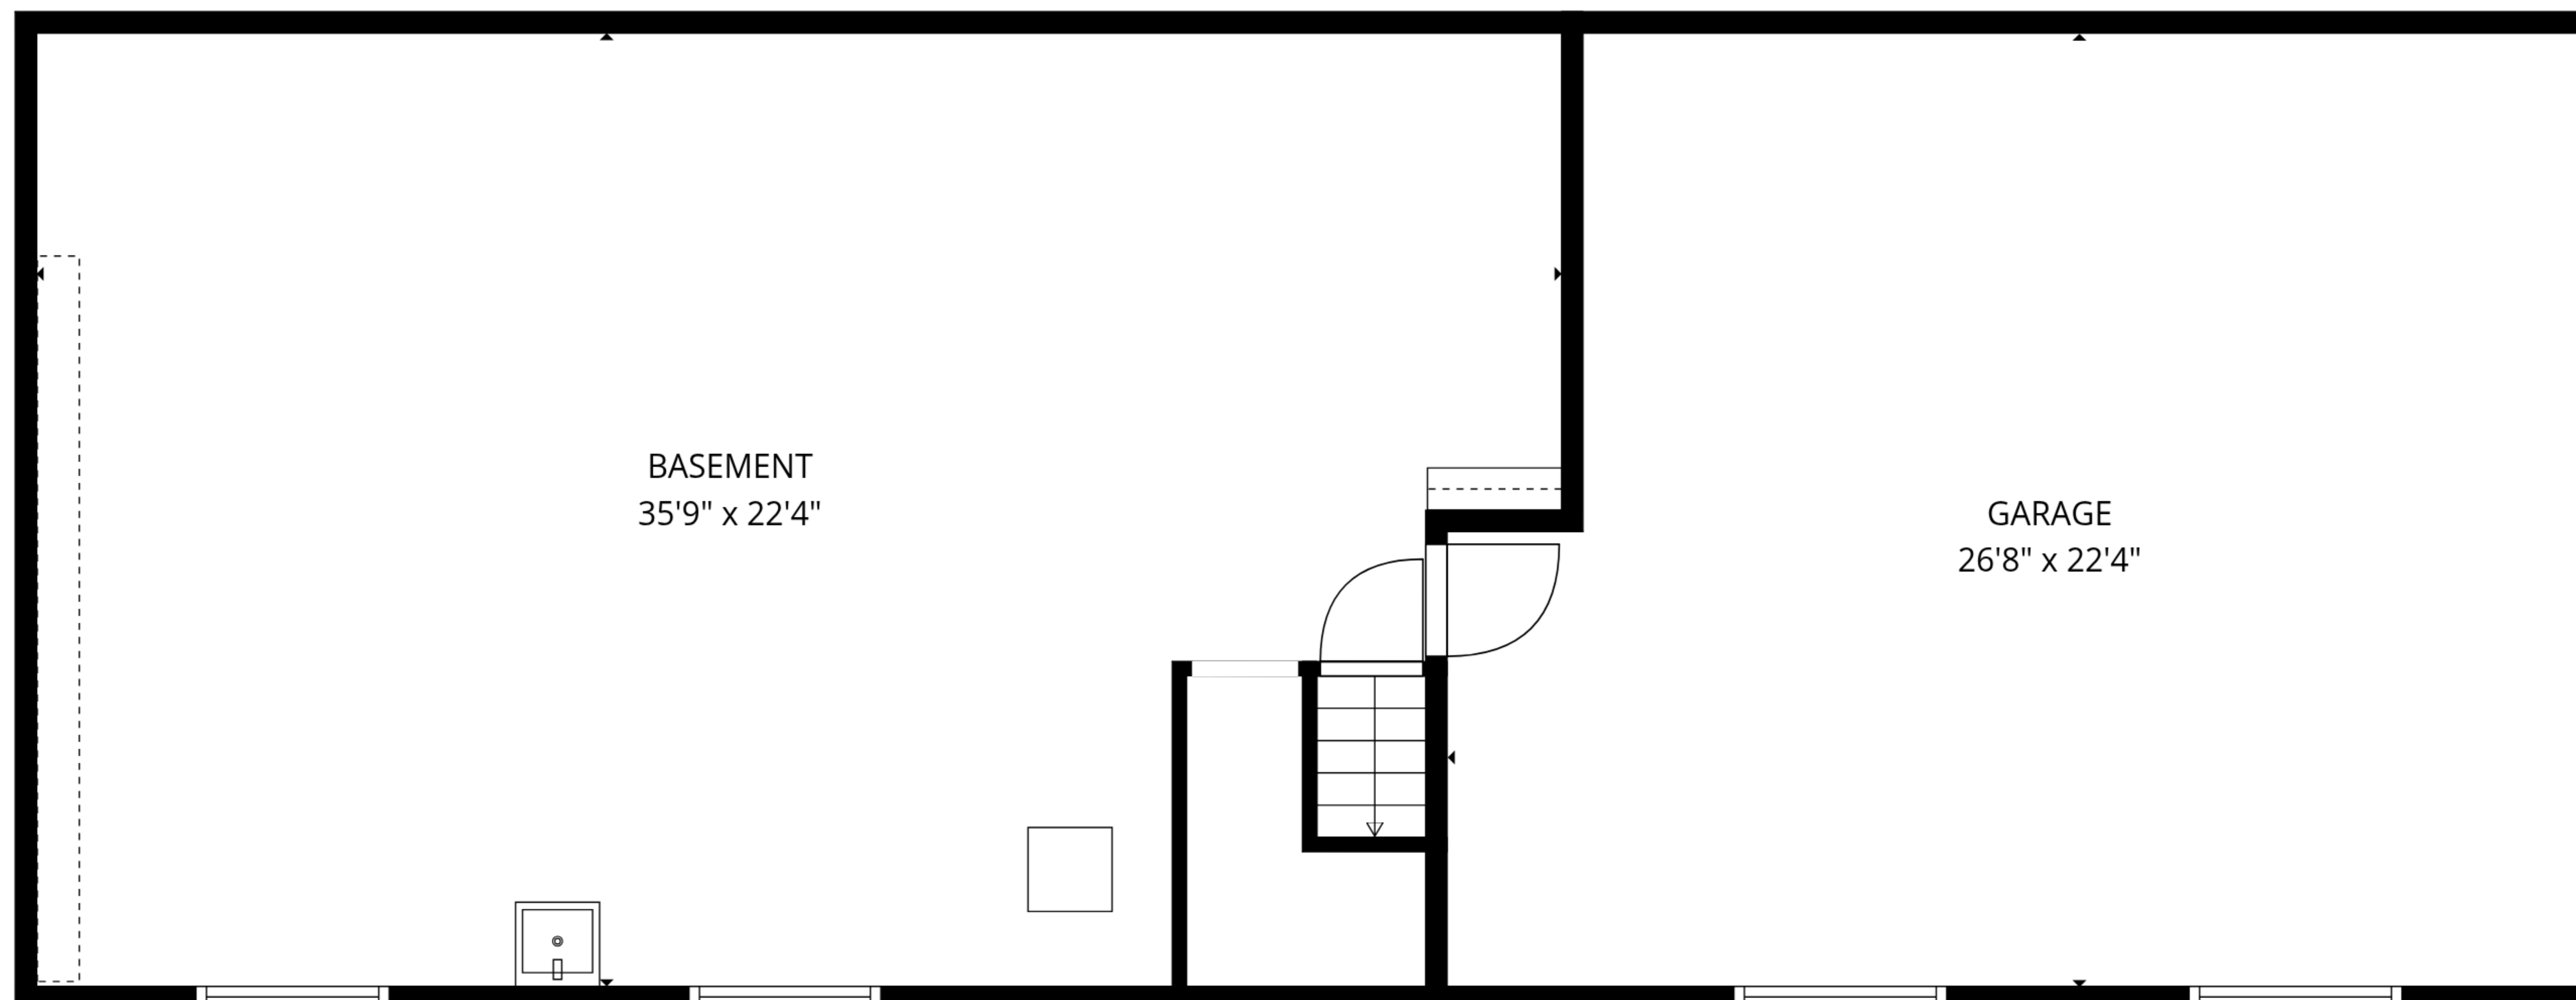

BASEMENT
35'9" x 22'4"

GARAGE
26'8" x 22'4"

TOTAL: 1492 sq. ft

Basement: 45 sq. ft, 1st floor: 1447 sq. ft

EXCLUDED AREAS: BASEMENT: 717 sq. ft, GARAGE: 559 sq. ft, WALLS: 182 sq. ft

MEASUREMENTS ARE DEEMED RELIABLE BUT ARE NOT GUARANTEED.

TOTAL: 1492 sq. ft

Basement: 45 sq. ft, 1st floor: 1447 sq. ft

EXCLUDED AREAS: BASEMENT: 717 sq. ft, GARAGE: 559 sq. ft, WALLS: 182 sq. ft

MEASUREMENTS ARE DEEMED RELIABLE BUT ARE NOT GUARANTEED.

1st floor

Basement

TOTAL: 1492 sq. ft
 Basement: 45 sq. ft, 1st floor: 1447 sq. ft
 EXCLUDED AREAS: BASEMENT: 717 sq. ft, GARAGE: 559 sq. ft, WALLS: 182 sq. ft

MEASUREMENTS ARE DEEMED RELIABLE BUT ARE NOT GUARANTEED.