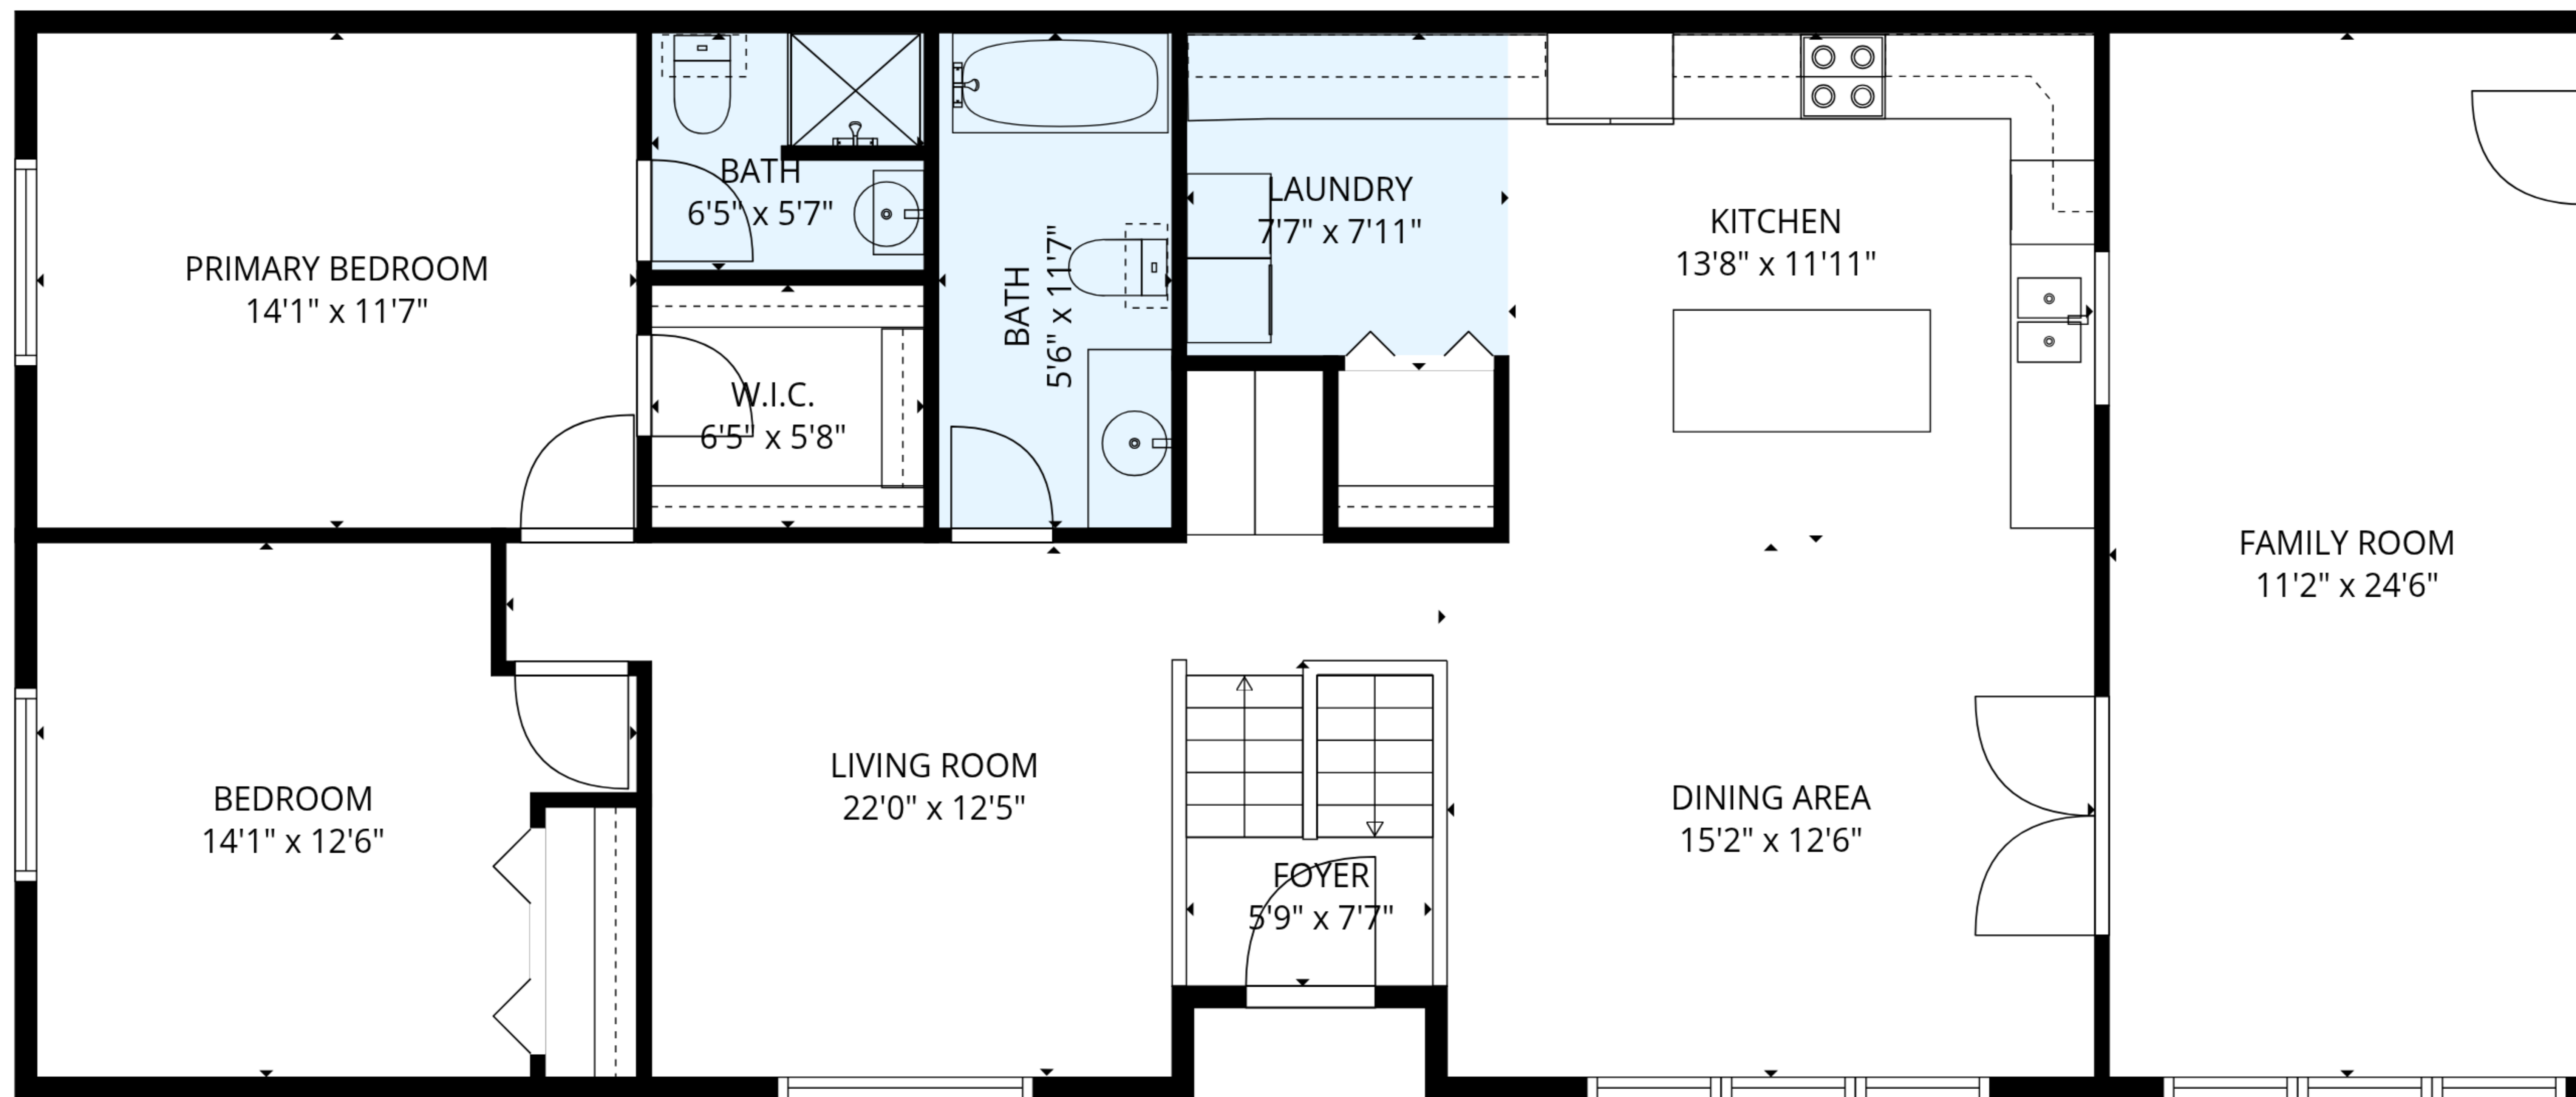

BASEMENT
35'9" x 22'4"

GARAGE
26'8" x 22'4"

TOTAL: 1492 sq. ft

Basement: 45 sq. ft, 1st floor: 1447 sq. ft

EXCLUDED AREAS: BASEMENT: 717 sq. ft, GARAGE: 559 sq. ft, WALLS: 182 sq. ft

MEASUREMENTS ARE DEEMED RELIABLE BUT ARE NOT GUARANTEED.

TOTAL: 1492 sq. ft

Basement: 45 sq. ft, 1st floor: 1447 sq. ft

EXCLUDED AREAS: BASEMENT: 717 sq. ft, GARAGE: 559 sq. ft, WALLS: 182 sq. ft

MEASUREMENTS ARE DEEMED RELIABLE BUT ARE NOT GUARANTEED.

1st floor

Basement

TOTAL: 1492 sq. ft
 Basement: 45 sq. ft, 1st floor: 1447 sq. ft
 EXCLUDED AREAS: BASEMENT: 717 sq. ft, GARAGE: 559 sq. ft, WALLS: 182 sq. ft

MEASUREMENTS ARE DEEMED RELIABLE BUT ARE NOT GUARANTEED.