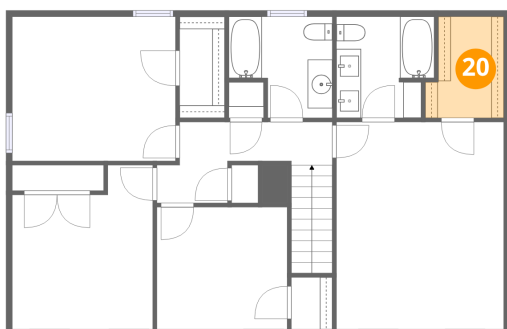

Dimensions: 10'6" x 9'10"
Area: 104 sq. ft
Counted as living area: Yes

Heated: Yes
Finished: Yes
Enclosed: Yes
Contiguous: Yes
Permitted: Yes
Wet space: No
Addition: No
Conversion: No

20 Floor 2 - W.I.C.