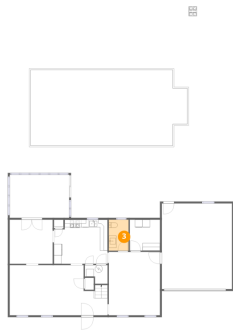

3131 Garst Cabin Drive, Cave Spring, Roanoke, Roanoke County, Virginia, United States, 24018

3 Floor 1 - Bath

Dimensions: 5'3" x 8'2"
Area: 43 sq. ft
Counted as living area: Yes

Heated: Yes
Finished: Yes
Enclosed: Yes
Contiguous: Yes
Permitted: Yes
Wet space: Yes
Addition: No
Conversion: No