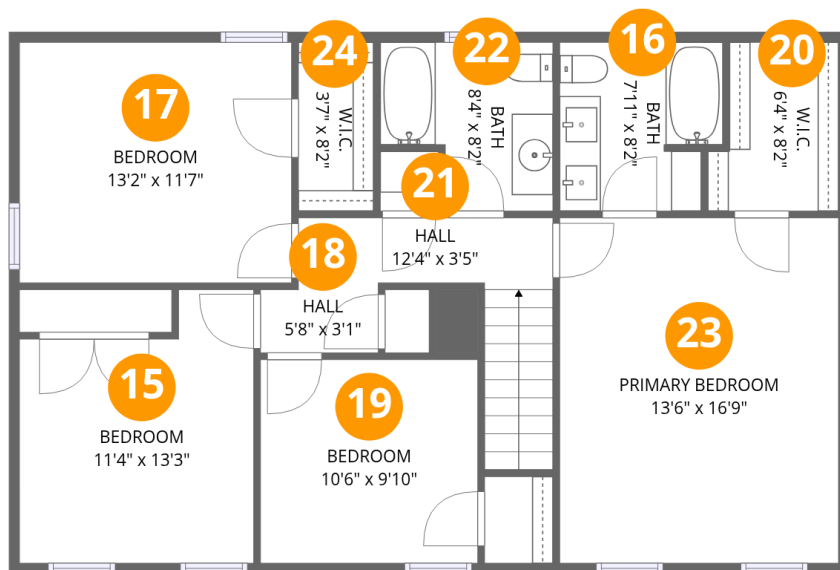

Home data report

3131 Garst Cabin Drive, Cave Spring, Roanoke, Roanoke County, Virginia, United States, 24018

Room dimensions

Floor 1

Total:977sqft

Excluded: 2120sqft

#		Dimensions	sqft	Counted as living area
1	Screened Porch	15'8" x 11'4"	178 sq. ft	No
2	Yard	23'5" x 4'4"	101 sq. ft	No
3	Bath	5'3" x 8'2"	43 sq. ft	Yes
4	Living Room	13'6" x 16'9"	226 sq. ft	Yes
5	Utility	6'0" x 4'11"	29 sq. ft	No
6	Swimming Pool	41'6" x 20'1"	831 sq. ft	No
7	Patio	53'4" x 41'9"	2224 sq. ft	No
8	Laundry	8'0" x 8'2"	65 sq. ft	Yes
9	Living Room	25'10" x 13'3"	342 sq. ft	Yes
10	Dining Area	11'4" x 11'8"	132 sq. ft	Yes
11	Deck	13'2" x 13'2"	174 sq. ft	No

Home data report

3131 Garst Cabin Drive, Cave Spring, Roanoke, Roanoke County, Virginia, United States, 24018

Room dimensions

Floor 2

Total:1001sqft Excluded: 0sqft

#		Dimensions	sqft	Counted as living area
15	Bedroom	11'4" x 13'3"	150 sq. ft	Yes
16	Bath	7'11" x 8'2"	65 sq. ft	Yes
17	Bedroom	13'2" x 11'7"	153 sq. ft	Yes
18	Hall	5'8" x 3'1"	17 sq. ft	Yes
19	Bedroom	10'6" x 9'10"	104 sq. ft	Yes
20	W.I.C.	6'4" x 8'2"	52 sq. ft	Yes
21	Hall	12'4" x 3'5"	42 sq. ft	Yes
22	Bath	8'4" x 8'2"	68 sq. ft	Yes
23	Primary Bedroom	13'6" x 16'9"	226 sq. ft	Yes
24	W.I.C.	3'7" x 8'2"	29 sq. ft	Yes