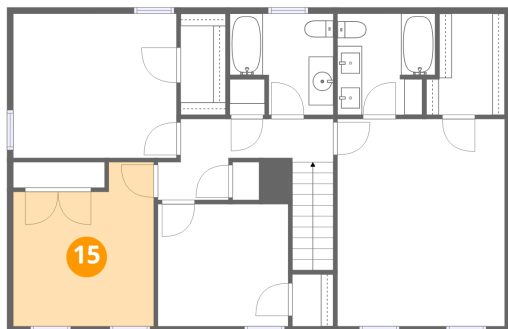

3131 Garst Cabin Drive, Cave Spring, Roanoke, Roanoke County, Virginia, United States, 24018

15 Floor 2 - Bedroom

Dimensions: 11'4" x 13'3"
Area: 150 sq. ft
Counted as living area: Yes

Heated: Yes
Finished: Yes
Enclosed: Yes
Contiguous: Yes
Permitted: Yes
Wet space: No
Addition: No
Conversion: No