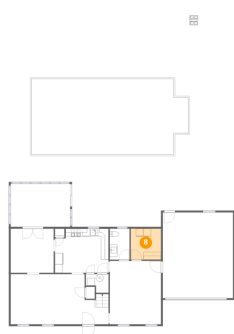

7 Floor 1 - Patio

Dimensions: 53'4" x 41'9"
Area: 2224 sq. ft
Counted as living area: No

Heated: No
Finished: No
Enclosed: No
Contiguous: Yes
Permitted: Yes
Wet space: No
Addition: No
Conversion: No

8 Floor 1 - Laundry