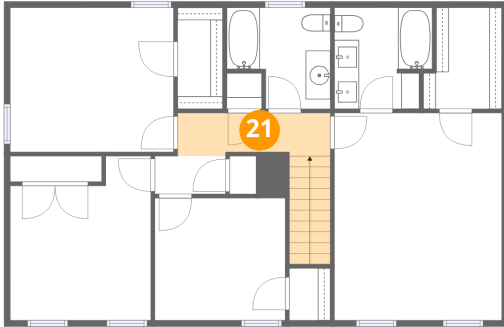

3131 Garst Cabin Drive, Cave Spring, Roanoke, Roanoke County, Virginia, United States, 24018

21 Floor 2 - Hall

Dimensions: 12'4" x 3'5"
Area: 42 sq. ft
Counted as living area: Yes

Heated: Yes
Finished: Yes
Enclosed: Yes
Contiguous: Yes
Permitted: Yes
Wet space: No
Addition: No
Conversion: No