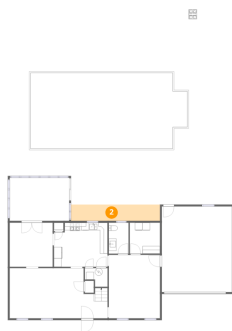

Home data report

3131 Garst Cabin Drive, Cave Spring, Roanoke, Roanoke County, Virginia, United States, 24018

Room dimensions

Floor 2

Total:1001sqft Excluded: 0sqft

#		Dimensions	sqft	Counted as living area
15	Bedroom	11'4" x 13'3"	150 sq. ft	Yes
16	Bath	7'11" x 8'2"	65 sq. ft	Yes
17	Bedroom	13'2" x 11'7"	153 sq. ft	Yes
18	Hall	5'8" x 3'1"	17 sq. ft	Yes
19	Bedroom	10'6" x 9'10"	104 sq. ft	Yes
20	W.I.C.	6'4" x 8'2"	52 sq. ft	Yes
21	Hall	12'4" x 3'5"	42 sq. ft	Yes
22	Bath	8'4" x 8'2"	68 sq. ft	Yes
23	Primary Bedroom	13'6" x 16'9"	226 sq. ft	Yes
24	W.I.C.	3'7" x 8'2"	29 sq. ft	Yes

3131 Garst Cabin Drive, Cave Spring, Roanoke, Roanoke County, Virginia, United States, 24018

1 Floor 1 - Screened Porch

Dimensions: 15'8" x 11'4"
Area: 178 sq. ft
Counted as living area: No

Heated: No
Finished: No
Enclosed: No
Contiguous: Yes
Permitted: Yes
Wet space: No
Addition: No
Conversion: No

2 Floor 1 - Yard

Dimensions: 23'5" x 4'4"
Area: 101 sq. ft
Counted as living area: No

Heated: No
Finished: No
Enclosed: No
Contiguous: Yes
Permitted: No
Wet space: No
Addition: No
Conversion: No

3131 Garst Cabin Drive, Cave Spring, Roanoke, Roanoke County, Virginia, United States, 24018