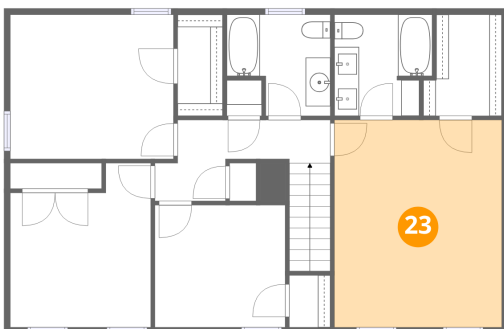

23 Floor 2 - Primary Bedroom

Dimensions: 13'6" x 16'9"
Area: 226 sq. ft
Counted as living area: Yes

Heated: Yes
Finished: Yes
Enclosed: Yes
Contiguous: Yes
Permitted: Yes
Wet space: No
Addition: No
Conversion: No