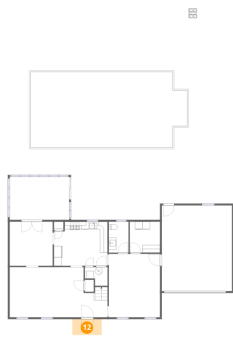

11 Floor 1 - Deck

Dimensions: 13'2" x 13'2"
Area: 174 sq. ft
Counted as living area: No

Heated: No
Finished: No
Enclosed: No
Contiguous: Yes
Permitted: Yes
Wet space: No
Addition: No
Conversion: No

3131 Garst Cabin Drive, Cave Spring, Roanoke, Roanoke County, Virginia, United States, 24018

12 Floor 1 - Porch

Dimensions: 7'9" x 4'2"
Area: 32 sq. ft
Counted as living area: No

Heated: No
Finished: No
Enclosed: No
Contiguous: Yes
Permitted: Yes
Wet space: No
Addition: No
Conversion: No

13 Floor 1 - Garage