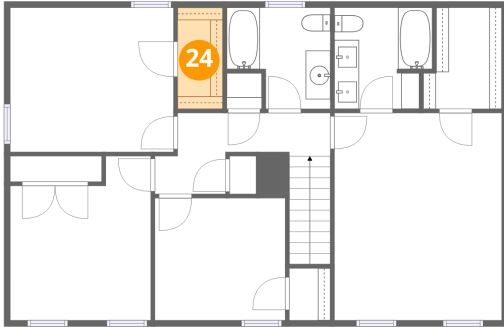

3131 Garst Cabin Drive, Cave Spring, Roanoke, Roanoke County, Virginia, United States, 24018

24 Floor 2 - W.I.C.

Dimensions: 3'7" x 8'2"
Area: 29 sq. ft
Counted as living area: Yes

Heated: Yes
Finished: Yes
Enclosed: Yes
Contiguous: Yes
Permitted: Yes
Wet space: No
Addition: No
Conversion: No