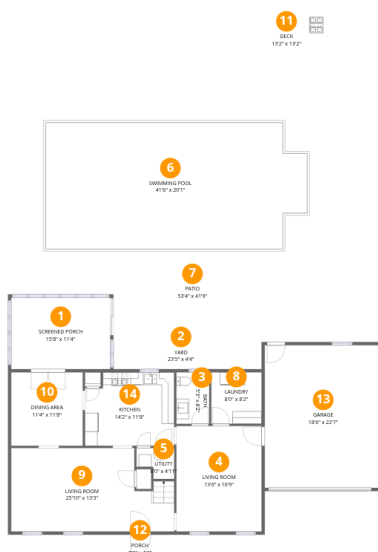

Home data report

3131 Garst Cabin Drive, Cave Spring, Roanoke, Roanoke County, Virginia, United States, 24018

Total Area: 1978 sq. ft

1st Floor: 977 sq. ft, 2nd Floor: 1001 sq. ft

Excluded: Porch 32 sq. ft, Screened porch 178 sq. ft, Deck 175 sq. ft, Patio 1292 sq. ft, Garage 419 sq. ft, Utility 24 sq. ft, Walls: 183 sq. ft

Property summary

 **2** Floors

 **4** Bedrooms

 **2** Bathrooms

Home data report

**3131 Garst Cabin Drive, Cave Spring, Roanoke, Roanoke County,
Virginia, United States, 24018**

 **1**
Half baths

 **1**
Garages

Home data report

3131 Garst Cabin Drive, Cave Spring, Roanoke, Roanoke County, Virginia, United States, 24018

Room dimensions

Floor 1

Total:977sqft

Excluded: 2120sqft

#		Dimensions	sqft	Counted as living area
1	Screened Porch	15'8" x 11'4"	178 sq. ft	No
2	Yard	23'5" x 4'4"	101 sq. ft	No
3	Bath	5'3" x 8'2"	43 sq. ft	Yes
4	Living Room	13'6" x 16'9"	226 sq. ft	Yes
5	Utility	6'0" x 4'11"	29 sq. ft	No
6	Swimming Pool	41'6" x 20'1"	831 sq. ft	No
7	Patio	53'4" x 41'9"	2224 sq. ft	No
8	Laundry	8'0" x 8'2"	65 sq. ft	Yes
9	Living Room	25'10" x 13'3"	342 sq. ft	Yes
10	Dining Area	11'4" x 11'8"	132 sq. ft	Yes
11	Deck	13'2" x 13'2"	174 sq. ft	No