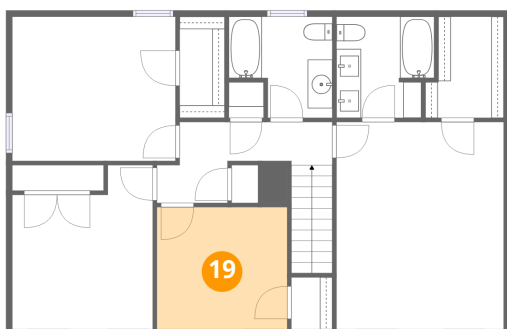

19 Floor 2 - Bedroom

Dimensions: 10'6" x 9'10"
Area: 104 sq. ft
Counted as living area: Yes

Heated: Yes
Finished: Yes
Enclosed: Yes
Contiguous: Yes
Permitted: Yes
Wet space: No
Addition: No
Conversion: No