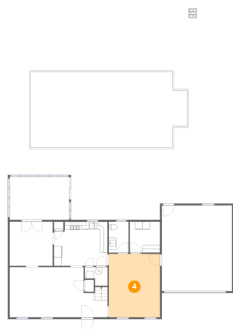

4 Floor 1 - Living Room

Dimensions: 13'6" x 16'9"
Area: 226 sq. ft
Counted as living area: Yes

Heated: Yes
Finished: Yes
Enclosed: Yes
Contiguous: Yes
Permitted: Yes
Wet space: No
Addition: No
Conversion: No