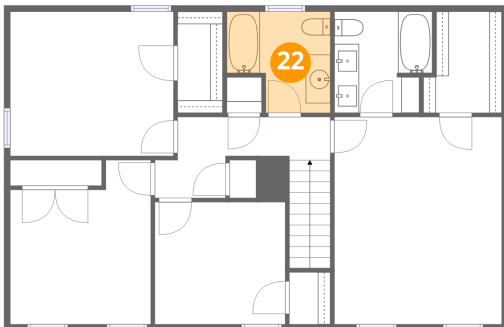

22 Floor 2 - Bath

Dimensions: 8'4" x 8'2"
Area: 68 sq. ft
Counted as living area: Yes

Heated: Yes
Finished: Yes
Enclosed: Yes
Contiguous: Yes
Permitted: Yes
Wet space: Yes
Addition: No
Conversion: No