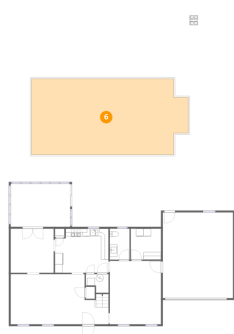

3131 Garst Cabin Drive, Cave Spring, Roanoke, Roanoke County, Virginia, United States, 24018

6 Floor 1 - Swimming Pool

Dimensions: 41'6" x 20'1"
Area: 831 sq. ft
Counted as living area: No

Heated: No
Finished: No
Enclosed: No
Contiguous: Yes
Permitted: No
Wet space: No
Addition: No
Conversion: No