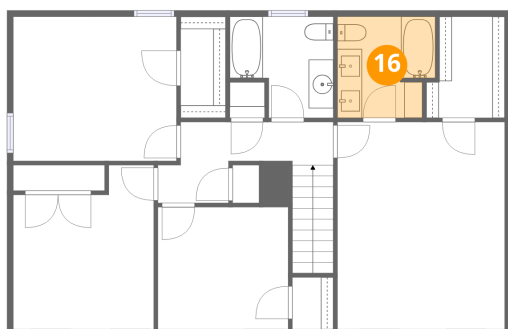

16 Floor 2 - Bath

Dimensions: 7'11" x 8'2"
Area: 65 sq. ft
Counted as living area: Yes

Heated: Yes
Finished: Yes
Enclosed: Yes
Contiguous: Yes
Permitted: Yes
Wet space: Yes
Addition: No
Conversion: No