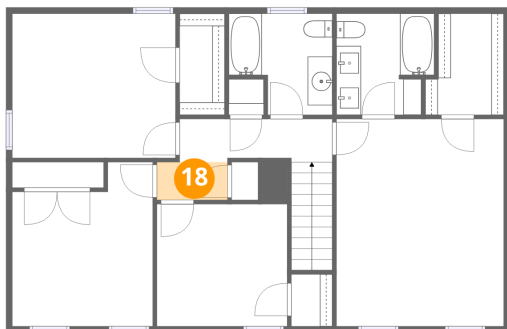

3131 Garst Cabin Drive, Cave Spring, Roanoke, Roanoke County, Virginia, United States, 24018

18 Floor 2 - Hall

Dimensions: 5'8" x 3'1"
Area: 17 sq. ft
Counted as living area: Yes

Heated: Yes
Finished: Yes
Enclosed: Yes
Contiguous: Yes
Permitted: Yes
Wet space: No
Addition: No
Conversion: No