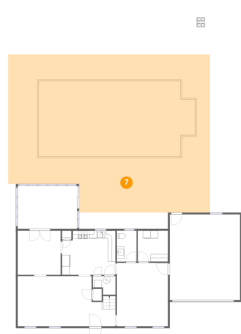

7 Floor 1 - Patio

Dimensions: 53'4" x 41'9"
Area: 2224 sq. ft
Counted as living area: No

Heated: No
Finished: No
Enclosed: No
Contiguous: Yes
Permitted: Yes
Wet space: No
Addition: No
Conversion: No