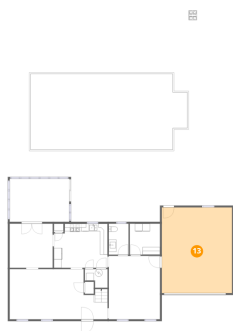

11 Floor 1 - Deck

Dimensions: 13'2" x 13'2"
Area: 174 sq. ft
Counted as living area: No

Heated: No
Finished: No
Enclosed: No
Contiguous: Yes
Permitted: Yes
Wet space: No
Addition: No
Conversion: No

3131 Garst Cabin Drive, Cave Spring, Roanoke, Roanoke County, Virginia, United States, 24018

12 Floor 1 - Porch

Dimensions: 7'9" x 4'2"
Area: 32 sq. ft
Counted as living area: No

Heated: No
Finished: No
Enclosed: No
Contiguous: Yes
Permitted: Yes
Wet space: No
Addition: No
Conversion: No

13 Floor 1 - Garage