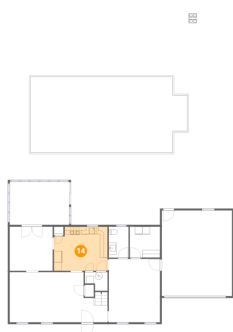

14 Floor 1 - Kitchen

Dimensions: 14'2" x 11'8"
Area: 165 sq. ft
Counted as living area: Yes

Heated: Yes
Finished: Yes
Enclosed: Yes
Contiguous: Yes
Permitted: Yes
Wet space: No
Addition: No
Conversion: No