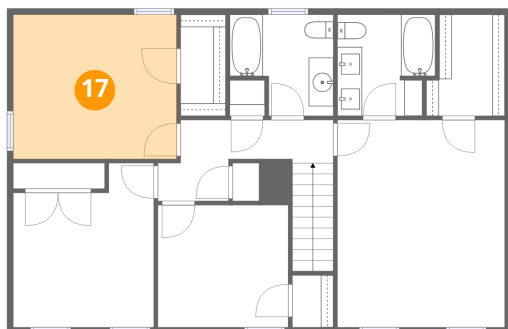

17 Floor 2 - Bedroom

Dimensions: 13'2" x 11'7"
Area: 153 sq. ft
Counted as living area: Yes

Heated: Yes
Finished: Yes
Enclosed: Yes
Contiguous: Yes
Permitted: Yes
Wet space: No
Addition: No
Conversion: No