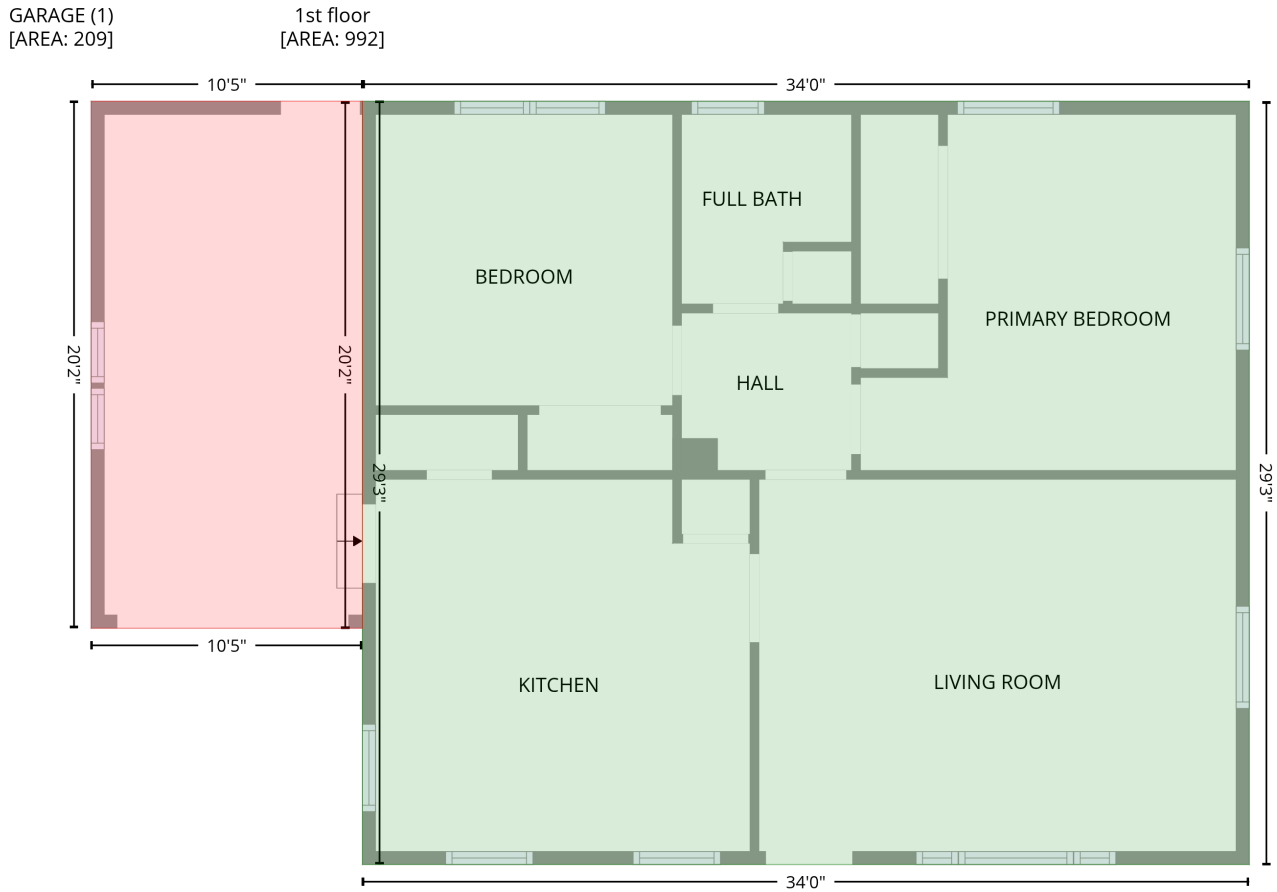

122 Settlemyre Rd, Morganton, NC, US

Gross Living Area: 992 sq. ft

Level 1

Space	Area (sq. ft)	Calculation <small>Coordinate Polygon Area Algorithm using inches</small>
1st floor (Living area)	992	$-((537.8 + 537.8) * (25.6 - 376.2) + (537.8 + 130.2) * (376.2 - 376.2) + (130.2 + 130.2) * (376.2 - 25.6) + (130.2 + 537.8) * (25.6 - 25.6)) * 0.5 * 0.00694$
GARAGE (Non-living area)	209	$-((130.2 + 130.2) * (25.6 - 267.6) + (130.2 + 5.6) * (267.6 - 267.6) + (5.6 + 5.6) * (267.6 - 25.6) + (5.6 + 130.2) * (25.6 - 25.6)) * 0.5 * 0.00694$