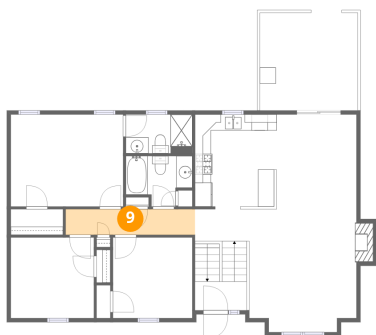

1611 Bush Farm Drive, Lynn Haven, Vinton, Roanoke County, Virginia, United States, 24179

9 Floor 2 - Hall

Dimensions: 16'1" x 3'2"
Area: 51 sq. ft
Counted as living area: Yes

Heated: Yes
Finished: Yes
Enclosed: Yes
Contiguous: Yes
Permitted: Yes
Wet space: No
Addition: No
Conversion: No