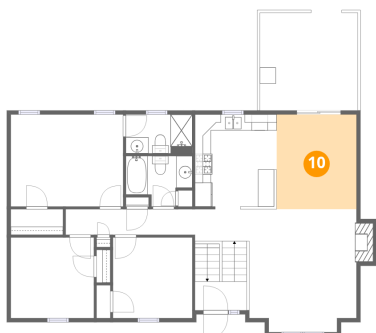

10 Floor 2 - Dining Area

Dimensions: 9'11" x 11'9"
Area: 117 sq. ft
Counted as living area: Yes

Heated: Yes
Finished: Yes
Enclosed: Yes
Contiguous: Yes
Permitted: Yes
Wet space: No
Addition: No
Conversion: No