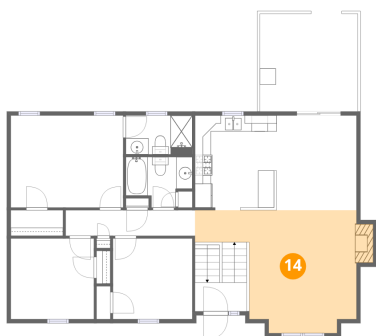

Dimensions: 10'2" x 11'9"
Area: 119 sq. ft
Counted as living area: Yes

Heated: Yes
Finished: Yes
Enclosed: Yes
Contiguous: Yes
Permitted: Yes
Wet space: No
Addition: No
Conversion: No

1611 Bush Farm Drive, Lynn Haven, Vinton, Roanoke County, Virginia, United States, 24179

12 Floor 2 - Bedroom

Dimensions: 9'10" x 10'0"
Area: 99 sq. ft
Counted as living area: Yes

Heated: Yes
Finished: Yes
Enclosed: Yes
Contiguous: Yes
Permitted: Yes
Wet space: No
Addition: No
Conversion: No

13 Floor 2 - Bath

Dimensions: 8'3" x 4'10"
Area: 40 sq. ft
Counted as living area: Yes

Heated: Yes
Finished: Yes
Enclosed: Yes
Contiguous: Yes
Permitted: Yes
Wet space: Yes
Addition: No
Conversion: No

14 Floor 2 - Living Room

Dimensions: 20'0" x 15'4"
Area: 232 sq. ft
Counted as living area: Yes

Heated: Yes
Finished: Yes
Enclosed: Yes
Contiguous: Yes
Permitted: Yes
Wet space: No
Addition: No
Conversion: No

1611 Bush Farm Drive, Lynn Haven, Vinton, Roanoke County, Virginia, United States, 24179