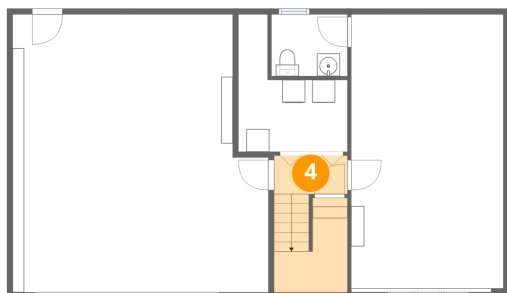

4 Floor 1 - Hall

Dimensions: 6'5" x 3'3"
Area: 74 sq. ft
Counted as living area: Yes

Heated: Yes
Finished: Yes
Enclosed: Yes
Contiguous: Yes
Permitted: Yes
Wet space: No
Addition: No
Conversion: No