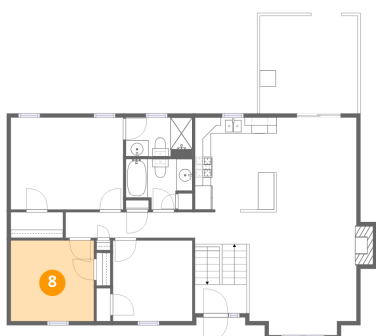

6 Floor 2 - Foyer

Dimensions: 6'5" x 3'6"
Area: 58 sq. ft
Counted as living area: Yes

Heated: Yes
Finished: Yes
Enclosed: Yes
Contiguous: Yes
Permitted: Yes
Wet space: No
Addition: No
Conversion: No

7 Floor 2 - Primary Bedroom

Dimensions: 10'4" x 10'0"
Area: 104 sq. ft
Counted as living area: Yes

Heated: Yes
Finished: Yes
Enclosed: Yes
Contiguous: Yes
Permitted: Yes
Wet space: No
Addition: No
Conversion: No

1611 Bush Farm Drive, Lynn Haven, Vinton, Roanoke County, Virginia, United States, 24179