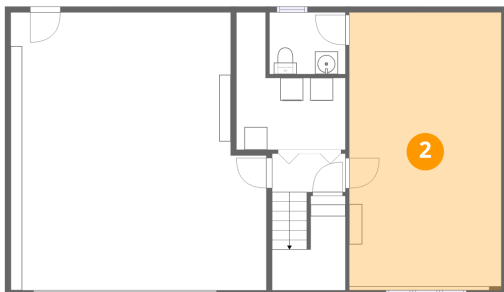

Home data report

1611 Bush Farm Drive, Lynn Haven, Vinton, Roanoke County, Virginia, United States, 24179

Room dimensions

Floor 2

Total:1101sqft Excluded: 161sqft

#		Dimensions	sqft	Counted as living area
6	Foyer	6'5" x 3'6"	58 sq. ft	Yes
7	Primary Bedroom	13'11" x 11'5"	160 sq. ft	Yes
8	Bedroom	10'4" x 10'0"	104 sq. ft	Yes
9	Hall	16'1" x 3'2"	51 sq. ft	Yes
10	Dining Area	9'11" x 11'9"	117 sq. ft	Yes
11	Kitchen	10'2" x 11'9"	119 sq. ft	Yes
12	Bedroom	9'10" x 10'0"	99 sq. ft	Yes
13	Bath	8'3" x 4'10"	40 sq. ft	Yes
14	Living Room	20'0" x 15'4"	232 sq. ft	Yes
15	Deck	12'2" x 12'6"	149 sq. ft	No
16	Bath	8'3" x 6'3"	42 sq. ft	Yes

1611 Bush Farm Drive, Lynn Haven, Vinton, Roanoke County,
Virginia, United States, 24179

1 Floor 1 - Utility

Dimensions: 9'7" x 12'0"
Area: 75 sq. ft
Counted as living area: Yes

Heated: Yes
Finished: Yes
Enclosed: Yes
Contiguous: Yes
Permitted: Yes
Wet space: No
Addition: No
Conversion: No

2 Floor 1 - Family Room

Dimensions: 13'4" x 24'0"
Area: 325 sq. ft
Counted as living area: Yes

Heated: Yes
Finished: Yes
Enclosed: Yes
Contiguous: Yes
Permitted: Yes
Wet space: No
Addition: No
Conversion: No

1611 Bush Farm Drive, Lynn Haven, Vinton, Roanoke County, Virginia, United States, 24179

3 Floor 1 - Garage

Dimensions: 22'5" x 24'4"
Area: 507 sq. ft
Counted as living area: No

Heated: No
Finished: No
Enclosed: Yes
Contiguous: Yes
Permitted: Yes
Wet space: No
Addition: No
Conversion: No