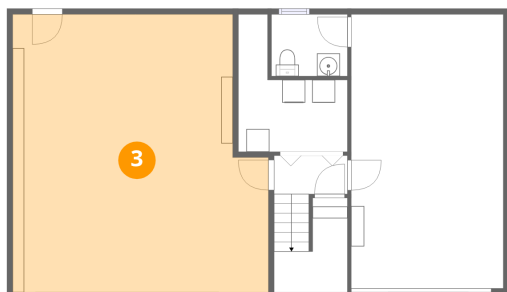

Home data report

1611 Bush Farm Drive, Lynn Haven, Vinton, Roanoke County, Virginia, United States, 24179

Room dimensions

Floor 2

Total:1101sqft Excluded: 161sqft

#		Dimensions	sqft	Counted as living area
6	Foyer	6'5" x 3'6"	58 sq. ft	Yes
7	Primary Bedroom	13'11" x 11'5"	160 sq. ft	Yes
8	Bedroom	10'4" x 10'0"	104 sq. ft	Yes
9	Hall	16'1" x 3'2"	51 sq. ft	Yes
10	Dining Area	9'11" x 11'9"	117 sq. ft	Yes
11	Kitchen	10'2" x 11'9"	119 sq. ft	Yes
12	Bedroom	9'10" x 10'0"	99 sq. ft	Yes
13	Bath	8'3" x 4'10"	40 sq. ft	Yes
14	Living Room	20'0" x 15'4"	232 sq. ft	Yes
15	Deck	12'2" x 12'6"	149 sq. ft	No
16	Bath	8'3" x 6'3"	42 sq. ft	Yes

2 Floor 1 - Family Room

Dimensions: 13'4" x 24'0"
Area: 325 sq. ft
Counted as living area: Yes

Heated: Yes
Finished: Yes
Enclosed: Yes
Contiguous: Yes
Permitted: Yes
Wet space: No
Addition: No
Conversion: No

1611 Bush Farm Drive, Lynn Haven, Vinton, Roanoke County, Virginia, United States, 24179

3 Floor 1 - Garage

Dimensions: 22'5" x 24'4"
Area: 507 sq. ft
Counted as living area: No

Heated: No
Finished: No
Enclosed: Yes
Contiguous: Yes
Permitted: Yes
Wet space: No
Addition: No
Conversion: No