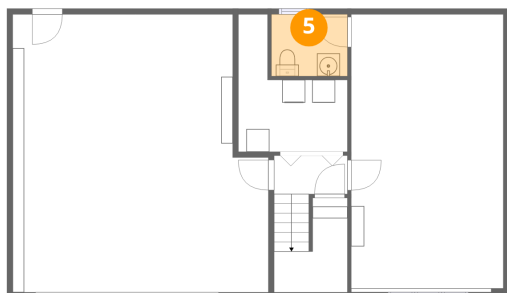

2 Floor 1 - Family Room

Dimensions: 13'4" x 24'0"
Area: 325 sq. ft
Counted as living area: Yes

Heated: Yes
Finished: Yes
Enclosed: Yes
Contiguous: Yes
Permitted: Yes
Wet space: No
Addition: No
Conversion: No

1611 Bush Farm Drive, Lynn Haven, Vinton, Roanoke County, Virginia, United States, 24179

3 Floor 1 - Garage

Dimensions: 22'5" x 24'4"
Area: 507 sq. ft
Counted as living area: No

Heated: No
Finished: No
Enclosed: Yes
Contiguous: Yes
Permitted: Yes
Wet space: No
Addition: No
Conversion: No

Dimensions: 6'8" x 5'5"
Area: 36 sq. ft
Counted as living area: Yes

Heated: Yes
Finished: Yes
Enclosed: Yes
Contiguous: Yes
Permitted: Yes
Wet space: Yes
Addition: No
Conversion: No

1611 Bush Farm Drive, Lynn Haven, Vinton, Roanoke County, Virginia, United States, 24179