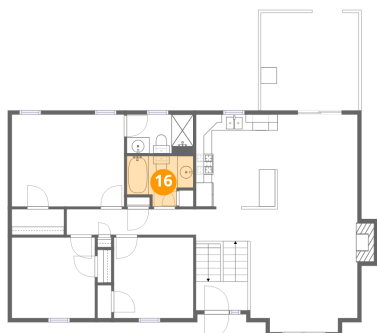

16 Floor 2 - Bath

Dimensions: 8'3" x 6'3"
Area: 42 sq. ft
Counted as living area: Yes

Heated: Yes
Finished: Yes
Enclosed: Yes
Contiguous: Yes
Permitted: Yes
Wet space: Yes
Addition: No
Conversion: No