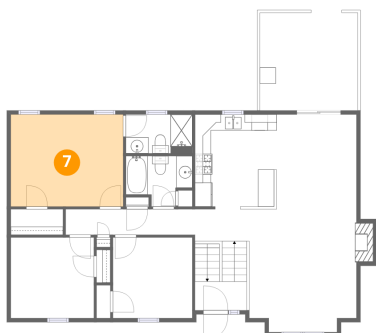

Dimensions: 6'8" x 5'5"
Area: 36 sq. ft
Counted as living area: Yes

Heated: Yes
Finished: Yes
Enclosed: Yes
Contiguous: Yes
Permitted: Yes
Wet space: Yes
Addition: No
Conversion: No

1611 Bush Farm Drive, Lynn Haven, Vinton, Roanoke County, Virginia, United States, 24179

6 Floor 2 - Foyer

Dimensions: 6'5" x 3'6"
Area: 58 sq. ft
Counted as living area: Yes

Heated: Yes
Finished: Yes
Enclosed: Yes
Contiguous: Yes
Permitted: Yes
Wet space: No
Addition: No
Conversion: No

7 Floor 2 - Primary Bedroom