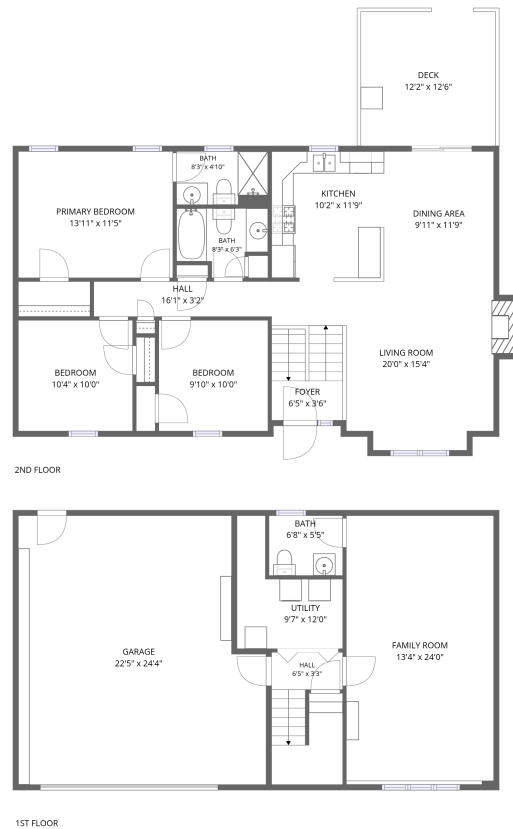

Home data report

1611 Bush Farm Drive, Lynn Haven, Vinton, Roanoke County, Virginia, United States, 24179

Total Area: 1628 sq. ft

Basement: 527 sq. ft, 1st Floor: 1101 sq. ft

Excluded: Garage 507 sq. ft, Deck 149 sq. ft, Fireplace 12 sq. ft, Walls: 151 sq. ft

Room dimensions

Floor 1 Below grade

Total:527sqft

Excluded: 507sqft

#		Dimensions	sqft	Counted as living area
1	Utility	9'7" x 12'0"	75 sq. ft	Yes
2	Family Room	13'4" x 24'0"	325 sq. ft	Yes
3	Garage	22'5" x 24'4"	507 sq. ft	No
4	Hall	6'5" x 3'3"	74 sq. ft	Yes
5	Bath	6'8" x 5'5"	36 sq. ft	Yes

Home data report

1611 Bush Farm Drive, Lynn Haven, Vinton, Roanoke County, Virginia, United States, 24179

Room dimensions

Floor 2

Total:1101sqft Excluded: 161sqft

#		Dimensions	sqft	Counted as living area
6	Foyer	6'5" x 3'6"	58 sq. ft	Yes
7	Primary Bedroom	13'11" x 11'5"	160 sq. ft	Yes
8	Bedroom	10'4" x 10'0"	104 sq. ft	Yes
9	Hall	16'1" x 3'2"	51 sq. ft	Yes
10	Dining Area	9'11" x 11'9"	117 sq. ft	Yes
11	Kitchen	10'2" x 11'9"	119 sq. ft	Yes
12	Bedroom	9'10" x 10'0"	99 sq. ft	Yes
13	Bath	8'3" x 4'10"	40 sq. ft	Yes
14	Living Room	20'0" x 15'4"	232 sq. ft	Yes
15	Deck	12'2" x 12'6"	149 sq. ft	No
16	Bath	8'3" x 6'3"	42 sq. ft	Yes

2 Floor 1 - Family Room

Dimensions: 13'4" x 24'0"
Area: 325 sq. ft
Counted as living area: Yes

Heated: Yes
Finished: Yes
Enclosed: Yes
Contiguous: Yes
Permitted: Yes
Wet space: No
Addition: No
Conversion: No