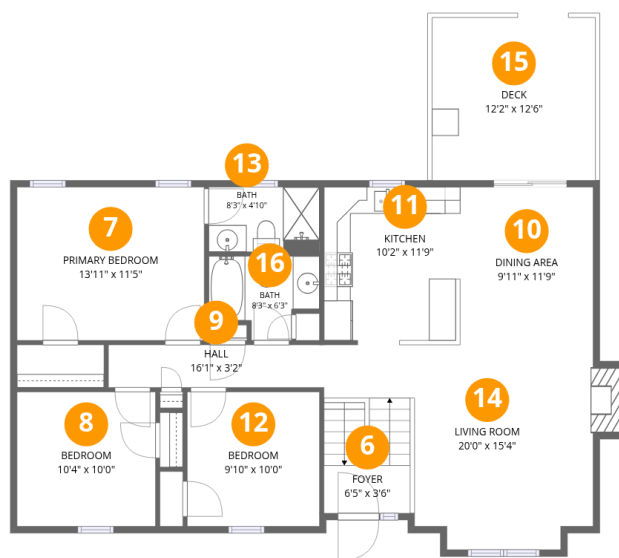

Room dimensions

Floor 1 Below grade

Total:527sqft

Excluded: 507sqft

#		Dimensions	sqft	Counted as living area
1	Utility	9'7" x 12'0"	75 sq. ft	Yes
2	Family Room	13'4" x 24'0"	325 sq. ft	Yes
3	Garage	22'5" x 24'4"	507 sq. ft	No
4	Hall	6'5" x 3'3"	74 sq. ft	Yes
5	Bath	6'8" x 5'5"	36 sq. ft	Yes

Home data report

1611 Bush Farm Drive, Lynn Haven, Vinton, Roanoke County, Virginia, United States, 24179

Room dimensions

Floor 2

Total:1101sqft Excluded: 161sqft

#		Dimensions	sqft	Counted as living area
6	Foyer	6'5" x 3'6"	58 sq. ft	Yes
7	Primary Bedroom	13'11" x 11'5"	160 sq. ft	Yes
8	Bedroom	10'4" x 10'0"	104 sq. ft	Yes
9	Hall	16'1" x 3'2"	51 sq. ft	Yes
10	Dining Area	9'11" x 11'9"	117 sq. ft	Yes
11	Kitchen	10'2" x 11'9"	119 sq. ft	Yes
12	Bedroom	9'10" x 10'0"	99 sq. ft	Yes
13	Bath	8'3" x 4'10"	40 sq. ft	Yes
14	Living Room	20'0" x 15'4"	232 sq. ft	Yes
15	Deck	12'2" x 12'6"	149 sq. ft	No
16	Bath	8'3" x 6'3"	42 sq. ft	Yes

1611 Bush Farm Drive, Lynn Haven, Vinton, Roanoke County,
Virginia, United States, 24179

1 Floor 1 - Utility

Dimensions: 9'7" x 12'0"
Area: 75 sq. ft
Counted as living area: Yes

Heated: Yes
Finished: Yes
Enclosed: Yes
Contiguous: Yes
Permitted: Yes
Wet space: No
Addition: No
Conversion: No

2 Floor 1 - Family Room

Dimensions: 13'4" x 24'0"
Area: 325 sq. ft
Counted as living area: Yes

Heated: Yes
Finished: Yes
Enclosed: Yes
Contiguous: Yes
Permitted: Yes
Wet space: No
Addition: No
Conversion: No