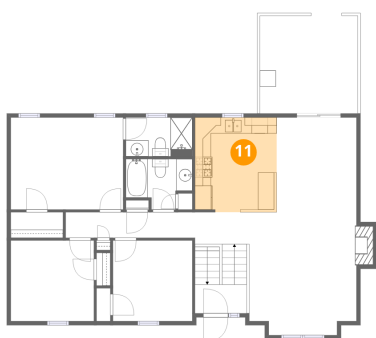

Dimensions: 10'4" x 10'0"
Area: 104 sq. ft
Counted as living area: Yes

Heated: Yes
Finished: Yes
Enclosed: Yes
Contiguous: Yes
Permitted: Yes
Wet space: No
Addition: No
Conversion: No

1611 Bush Farm Drive, Lynn Haven, Vinton, Roanoke County, Virginia, United States, 24179

9 Floor 2 - Hall

Dimensions: 16'1" x 3'2"
Area: 51 sq. ft
Counted as living area: Yes

Heated: Yes
Finished: Yes
Enclosed: Yes
Contiguous: Yes
Permitted: Yes
Wet space: No
Addition: No
Conversion: No

10 Floor 2 - Dining Area

Dimensions: 9'11" x 11'9"
Area: 117 sq. ft
Counted as living area: Yes

Heated: Yes
Finished: Yes
Enclosed: Yes
Contiguous: Yes
Permitted: Yes
Wet space: No
Addition: No
Conversion: No

11 Floor 2 - Kitchen

Dimensions: 10'2" x 11'9"
Area: 119 sq. ft
Counted as living area: Yes

Heated: Yes
Finished: Yes
Enclosed: Yes
Contiguous: Yes
Permitted: Yes
Wet space: No
Addition: No
Conversion: No

1611 Bush Farm Drive, Lynn Haven, Vinton, Roanoke County, Virginia, United States, 24179