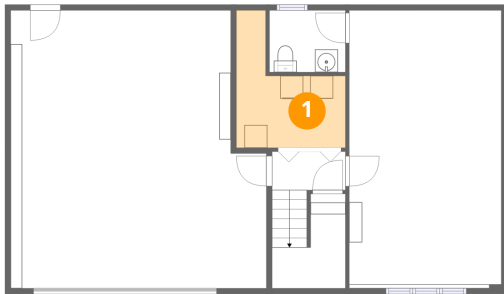

Home data report

1611 Bush Farm Drive, Lynn Haven, Vinton, Roanoke County, Virginia, United States, 24179

Room dimensions

Floor 2

Total:1101sqft Excluded: 161sqft

#		Dimensions	sqft	Counted as living area
6	Foyer	6'5" x 3'6"	58 sq. ft	Yes
7	Primary Bedroom	13'11" x 11'5"	160 sq. ft	Yes
8	Bedroom	10'4" x 10'0"	104 sq. ft	Yes
9	Hall	16'1" x 3'2"	51 sq. ft	Yes
10	Dining Area	9'11" x 11'9"	117 sq. ft	Yes
11	Kitchen	10'2" x 11'9"	119 sq. ft	Yes
12	Bedroom	9'10" x 10'0"	99 sq. ft	Yes
13	Bath	8'3" x 4'10"	40 sq. ft	Yes
14	Living Room	20'0" x 15'4"	232 sq. ft	Yes
15	Deck	12'2" x 12'6"	149 sq. ft	No
16	Bath	8'3" x 6'3"	42 sq. ft	Yes

1611 Bush Farm Drive, Lynn Haven, Vinton, Roanoke County,
Virginia, United States, 24179

1 Floor 1 - Utility

Dimensions: 9'7" x 12'0"
Area: 75 sq. ft
Counted as living area: Yes

Heated: Yes
Finished: Yes
Enclosed: Yes
Contiguous: Yes
Permitted: Yes
Wet space: No
Addition: No
Conversion: No

2 Floor 1 - Family Room

Dimensions: 13'4" x 24'0"
Area: 325 sq. ft
Counted as living area: Yes

Heated: Yes
Finished: Yes
Enclosed: Yes
Contiguous: Yes
Permitted: Yes
Wet space: No
Addition: No
Conversion: No