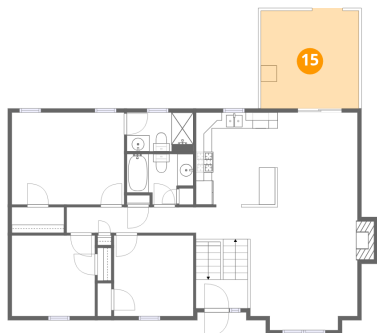

1611 Bush Farm Drive, Lynn Haven, Vinton, Roanoke County, Virginia, United States, 24179

15 Floor 2 - Deck

Dimensions: 12'2" x 12'6"
Area: 149 sq. ft
Counted as living area: No

Heated: No
Finished: No
Enclosed: No
Contiguous: Yes
Permitted: Yes
Wet space: No
Addition: No
Conversion: No