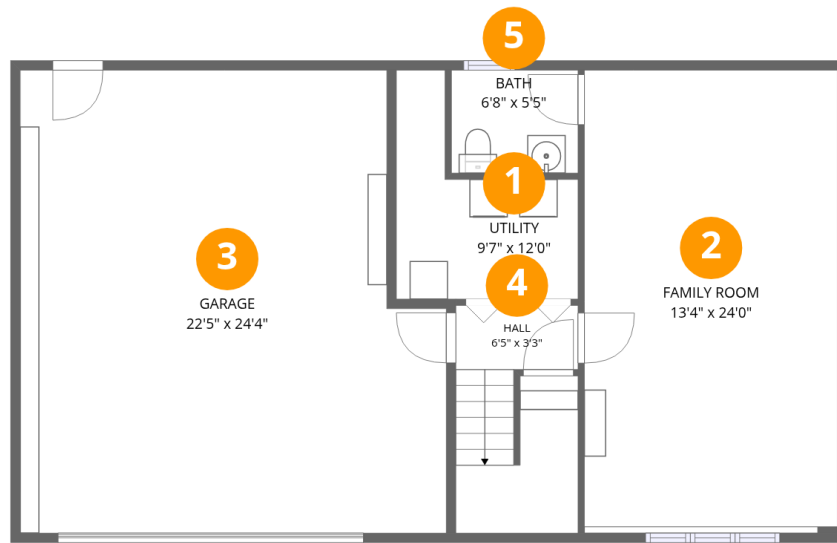

Room dimensions

Floor 1 Below grade

Total:527sqft

Excluded: 507sqft

#		Dimensions	sqft	Counted as living area
1	Utility	9'7" x 12'0"	75 sq. ft	Yes
2	Family Room	13'4" x 24'0"	325 sq. ft	Yes
3	Garage	22'5" x 24'4"	507 sq. ft	No
4	Hall	6'5" x 3'3"	74 sq. ft	Yes
5	Bath	6'8" x 5'5"	36 sq. ft	Yes

Home data report

1611 Bush Farm Drive, Lynn Haven, Vinton, Roanoke County, Virginia, United States, 24179

Room dimensions

Floor 2

Total:1101sqft Excluded: 161sqft

#		Dimensions	sqft	Counted as living area
6	Foyer	6'5" x 3'6"	58 sq. ft	Yes
7	Primary Bedroom	13'11" x 11'5"	160 sq. ft	Yes
8	Bedroom	10'4" x 10'0"	104 sq. ft	Yes
9	Hall	16'1" x 3'2"	51 sq. ft	Yes
10	Dining Area	9'11" x 11'9"	117 sq. ft	Yes
11	Kitchen	10'2" x 11'9"	119 sq. ft	Yes
12	Bedroom	9'10" x 10'0"	99 sq. ft	Yes
13	Bath	8'3" x 4'10"	40 sq. ft	Yes
14	Living Room	20'0" x 15'4"	232 sq. ft	Yes
15	Deck	12'2" x 12'6"	149 sq. ft	No
16	Bath	8'3" x 6'3"	42 sq. ft	Yes

2 Floor 1 - Family Room

Dimensions: 13'4" x 24'0"
Area: 325 sq. ft
Counted as living area: Yes

Heated: Yes
Finished: Yes
Enclosed: Yes
Contiguous: Yes
Permitted: Yes
Wet space: No
Addition: No
Conversion: No

Dimensions: 10'4" x 10'0"
Area: 104 sq. ft
Counted as living area: Yes

Heated: Yes
Finished: Yes
Enclosed: Yes
Contiguous: Yes
Permitted: Yes
Wet space: No
Addition: No
Conversion: No

1611 Bush Farm Drive, Lynn Haven, Vinton, Roanoke County, Virginia, United States, 24179