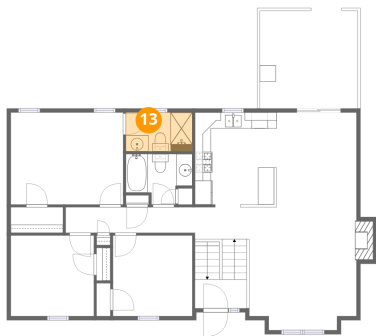

13 Floor 2 - Bath

Dimensions: 8'3" x 4'10"
Area: 40 sq. ft
Counted as living area: Yes

Heated: Yes
Finished: Yes
Enclosed: Yes
Contiguous: Yes
Permitted: Yes
Wet space: Yes
Addition: No
Conversion: No