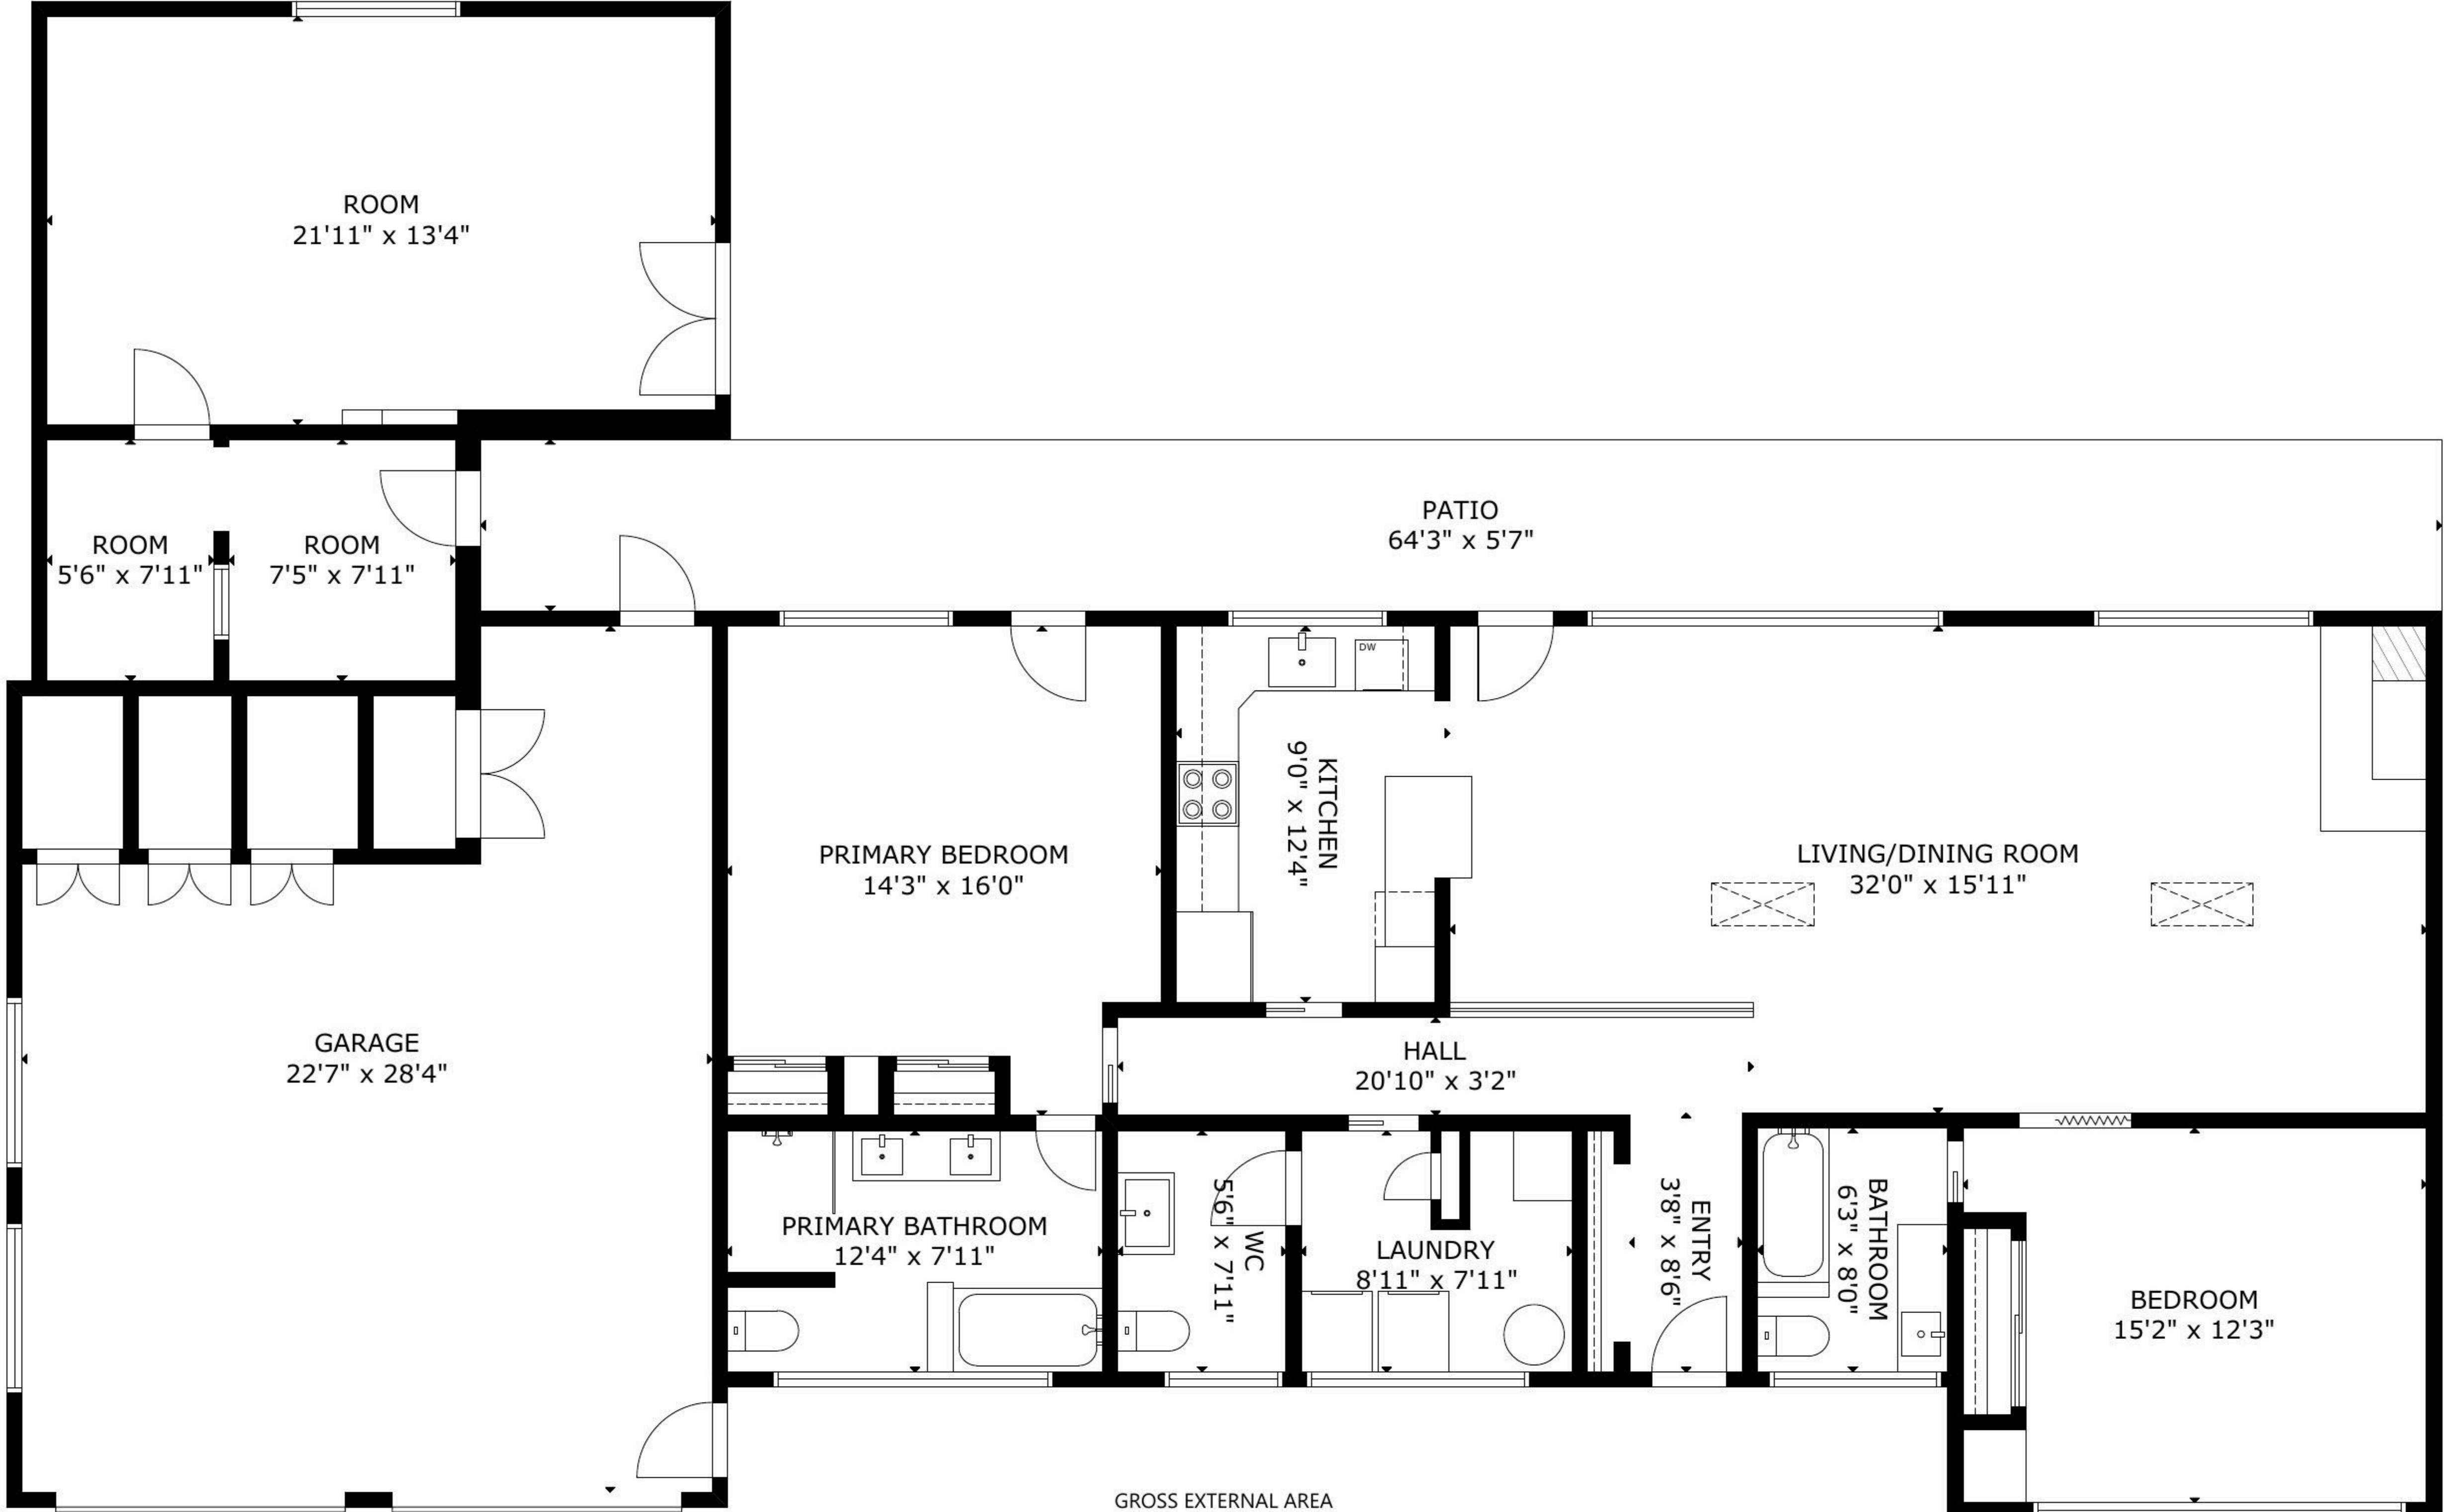

# 2515 Vista Larga Ave

GROSS EXTERNAL AREA  
TOTAL: 1,508 sq.ft  
FLOOR 1: 1,508 sq.ft

EXCLUDED AREAS: GARAGE: 607 sq.ft, PATIO: 360 sq.ft, GUEST HOUSE: 406 sq.ft  
SIZE AND DIMENSIONS ARE APPROXIMATE, ACTUAL MAY VARY