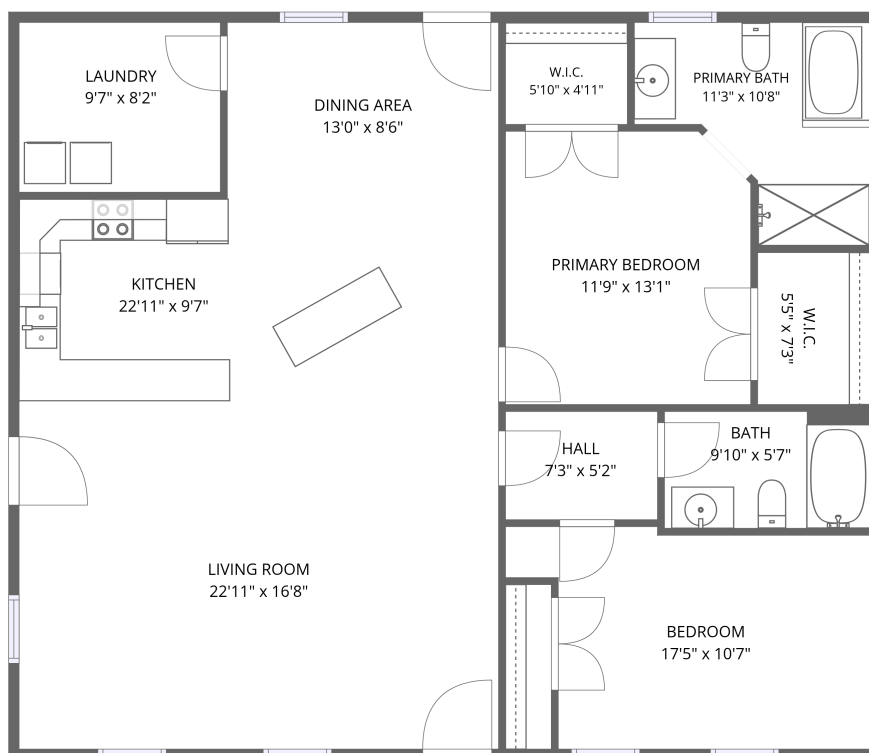

Home data report

**100 Asbury Drive, New Johnsonville, Humphreys County,
Tennessee, United States, 37134**

1st floor

Total Area: 1418 sq. ft

1st Floor: 1418 sq. ft

Excluded: Walls: 76 sq. ft

Property summary