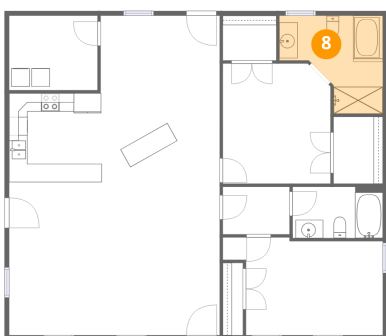

8 Floor 1 - Primary Bath

Dimensions: 11'3" x 10'8"
Area: 90 sq. ft
Counted as living area: Yes

Heated: Yes
Finished: Yes
Enclosed: Yes
Contiguous: Yes
Permitted: Yes
Wet space: Yes
Addition: No
Conversion: No