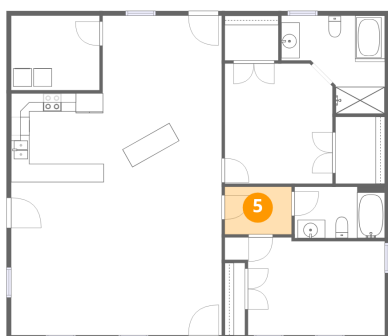

5 Floor 1 - Hall

Dimensions: 7'3" x 5'2"
Area: 38 sq. ft
Counted as living area: Yes

Heated: Yes
Finished: Yes
Enclosed: Yes
Contiguous: Yes
Permitted: Yes
Wet space: No
Addition: No
Conversion: No