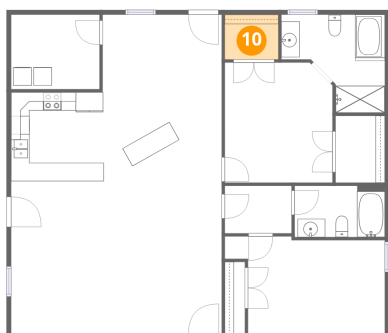

100 Asbury Drive, New Johnsonville, Humphreys County,  
Tennessee, United States, 37134

9 Floor 1 - Dining Area

Dimensions: 13'0" x 8'6"  
Area: 110 sq. ft  
Counted as living area: Yes

Heated: Yes  
Finished: Yes  
Enclosed: Yes  
Contiguous: Yes  
Permitted: Yes  
Wet space: No  
Addition: No  
Conversion: No

10 Floor 1 - W.I.C.

Dimensions: 5'10" x 4'11"  
Area: 28 sq. ft  
Counted as living area: Yes

Heated: Yes  
Finished: Yes  
Enclosed: Yes  
Contiguous: Yes  
Permitted: Yes  
Wet space: No  
Addition: No  
Conversion: No