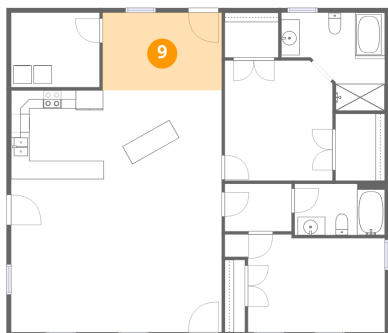

100 Asbury Drive, New Johnsonville, Humphreys County,
Tennessee, United States, 37134

9 Floor 1 - Dining Area

Dimensions: 13'0" x 8'6"
Area: 110 sq. ft
Counted as living area: Yes

Heated: Yes
Finished: Yes
Enclosed: Yes
Contiguous: Yes
Permitted: Yes
Wet space: No
Addition: No
Conversion: No