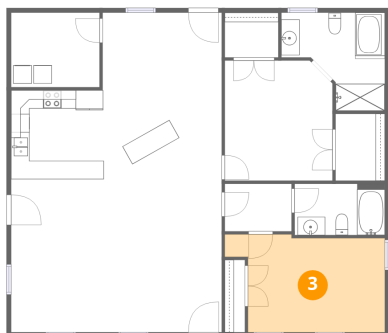

**2** Floor 1 - Kitchen

---

Dimensions: 22'11" x 9'7"  
Area: 222 sq. ft  
Counted as living area: Yes

Heated: Yes  
Finished: Yes  
Enclosed: Yes  
Contiguous: Yes  
Permitted: Yes  
Wet space: No  
Addition: No  
Conversion: No

100 Asbury Drive, New Johnsonville, Humphreys County, Tennessee, United States, 37134

**3** Floor 1 - Bedroom

Dimensions: 17'5" x 10'7"  
Area: 161 sq. ft  
Counted as living area: Yes

Heated: Yes  
Finished: Yes  
Enclosed: Yes  
Contiguous: Yes  
Permitted: Yes  
Wet space: No  
Addition: No  
Conversion: No

**4** Floor 1 - Primary Bedroom

Dimensions: 11'9" x 13'1"  
Area: 150 sq. ft  
Counted as living area: Yes

Heated: Yes  
Finished: Yes  
Enclosed: Yes  
Contiguous: Yes  
Permitted: Yes  
Wet space: No  
Addition: No  
Conversion: No