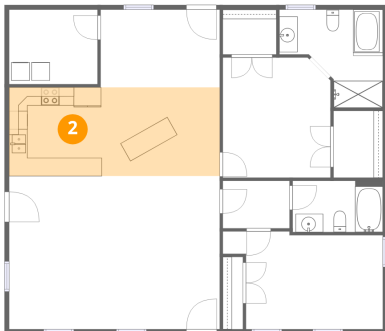

100 Asbury Drive, New Johnsonville, Humphreys County,  
Tennessee, United States, 37134

**1** Floor 1 - W.I.C.

---

Dimensions: 5'5" x 7'3"  
Area: 39 sq. ft  
Counted as living area: Yes

Heated: Yes  
Finished: Yes  
Enclosed: Yes  
Contiguous: Yes  
Permitted: Yes  
Wet space: No  
Addition: No  
Conversion: No

**2** Floor 1 - Kitchen

---

Dimensions: 22'11" x 9'7"  
Area: 222 sq. ft  
Counted as living area: Yes

Heated: Yes  
Finished: Yes  
Enclosed: Yes  
Contiguous: Yes  
Permitted: Yes  
Wet space: No  
Addition: No  
Conversion: No