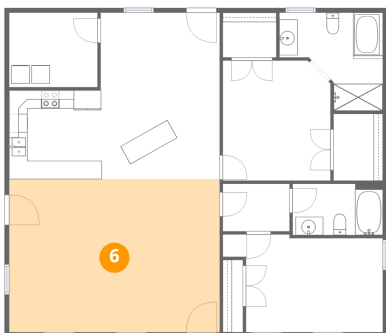

**4** Floor 1 - Primary Bedroom

Dimensions: 11'9" x 13'1"  
Area: 150 sq. ft  
Counted as living area: Yes

Heated: Yes  
Finished: Yes  
Enclosed: Yes  
Contiguous: Yes  
Permitted: Yes  
Wet space: No  
Addition: No  
Conversion: No

**5** Floor 1 - Hall

Dimensions: 7'3" x 5'2"  
Area: 38 sq. ft  
Counted as living area: Yes

Heated: Yes  
Finished: Yes  
Enclosed: Yes  
Contiguous: Yes  
Permitted: Yes  
Wet space: No  
Addition: No  
Conversion: No

100 Asbury Drive, New Johnsonville, Humphreys County,  
Tennessee, United States, 37134

**6** Floor 1 - Living Room

Dimensions: 22'11" x 16'8"  
Area: 383 sq. ft  
Counted as living area: Yes

Heated: Yes  
Finished: Yes  
Enclosed: Yes  
Contiguous: Yes  
Permitted: Yes  
Wet space: No  
Addition: No  
Conversion: No