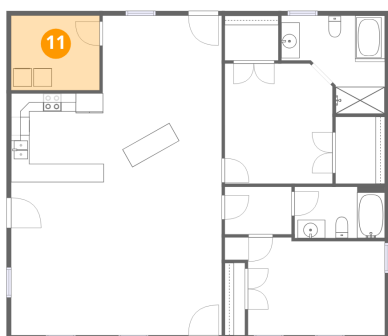

11 Floor 1 - Laundry

Dimensions: 9'7" x 8'2"
Area: 78 sq. ft
Counted as living area: Yes

Heated: Yes
Finished: Yes
Enclosed: Yes
Contiguous: Yes
Permitted: Yes
Wet space: No
Addition: No
Conversion: No