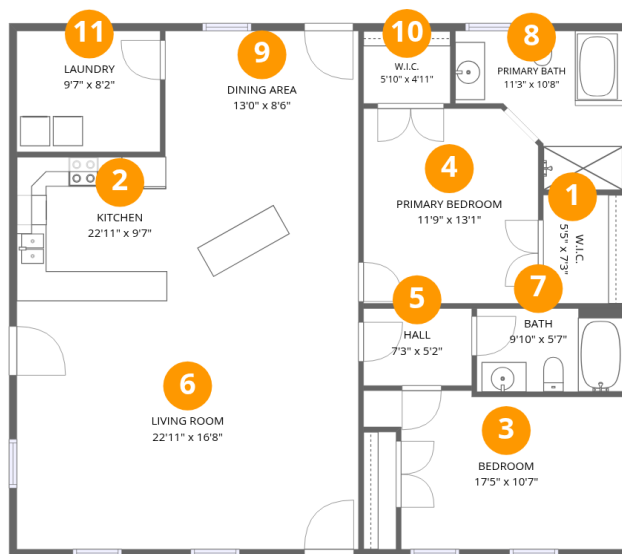

## Property summary

Home data report

100 Asbury Drive, New Johnsonville, Humphreys County, Tennessee, United States, 37134

Room dimensions

Floor 1

Total:1418sqft Excluded: 0sqft

#		Dimensions	sqft	Counted as living area
1	W.I.C.	5'5" x 7'3"	39 sq. ft	Yes
2	Kitchen	22'11" x 9'7"	222 sq. ft	Yes
3	Bedroom	17'5" x 10'7"	161 sq. ft	Yes
4	Primary Bedroom	11'9" x 13'1"	150 sq. ft	Yes
5	Hall	7'3" x 5'2"	38 sq. ft	Yes
6	Living Room	22'11" x 16'8"	383 sq. ft	Yes
7	Bath	9'10" x 5'7"	55 sq. ft	Yes
8	Primary Bath	11'3" x 10'8"	90 sq. ft	Yes
9	Dining Area	13'0" x 8'6"	110 sq. ft	Yes
10	W.I.C.	5'10" x 4'11"	28 sq. ft	Yes
11	Laundry	9'7" x 8'2"	78 sq. ft	Yes

**2** Floor 1 - Kitchen

---

Dimensions: 22'11" x 9'7"  
Area: 222 sq. ft  
Counted as living area: Yes

Heated: Yes  
Finished: Yes  
Enclosed: Yes  
Contiguous: Yes  
Permitted: Yes  
Wet space: No  
Addition: No  
Conversion: No

100 Asbury Drive, New Johnsonville, Humphreys County,  
Tennessee, United States, 37134

9 Floor 1 - Dining Area

Dimensions: 13'0" x 8'6"  
Area: 110 sq. ft  
Counted as living area: Yes

Heated: Yes  
Finished: Yes  
Enclosed: Yes  
Contiguous: Yes  
Permitted: Yes  
Wet space: No  
Addition: No  
Conversion: No

10 Floor 1 - W.I.C.

Dimensions: 5'10" x 4'11"  
Area: 28 sq. ft  
Counted as living area: Yes

Heated: Yes  
Finished: Yes  
Enclosed: Yes  
Contiguous: Yes  
Permitted: Yes  
Wet space: No  
Addition: No  
Conversion: No