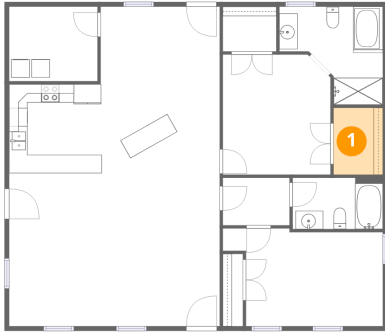

## Property summary

Home data report

100 Asbury Drive, New Johnsonville, Humphreys County, Tennessee, United States, 37134

Room dimensions

Floor 1

Total:1418sqft Excluded: 0sqft

#		Dimensions	sqft	Counted as living area
1	W.I.C.	5'5" x 7'3"	39 sq. ft	Yes
2	Kitchen	22'11" x 9'7"	222 sq. ft	Yes
3	Bedroom	17'5" x 10'7"	161 sq. ft	Yes
4	Primary Bedroom	11'9" x 13'1"	150 sq. ft	Yes
5	Hall	7'3" x 5'2"	38 sq. ft	Yes
6	Living Room	22'11" x 16'8"	383 sq. ft	Yes
7	Bath	9'10" x 5'7"	55 sq. ft	Yes
8	Primary Bath	11'3" x 10'8"	90 sq. ft	Yes
9	Dining Area	13'0" x 8'6"	110 sq. ft	Yes
10	W.I.C.	5'10" x 4'11"	28 sq. ft	Yes
11	Laundry	9'7" x 8'2"	78 sq. ft	Yes

100 Asbury Drive, New Johnsonville, Humphreys County,  
Tennessee, United States, 37134

**1** Floor 1 - W.I.C.

---

Dimensions: 5'5" x 7'3"  
Area: 39 sq. ft  
Counted as living area: Yes

Heated: Yes  
Finished: Yes  
Enclosed: Yes  
Contiguous: Yes  
Permitted: Yes  
Wet space: No  
Addition: No  
Conversion: No

**2** Floor 1 - Kitchen

---

Dimensions: 22'11" x 9'7"  
Area: 222 sq. ft  
Counted as living area: Yes

Heated: Yes  
Finished: Yes  
Enclosed: Yes  
Contiguous: Yes  
Permitted: Yes  
Wet space: No  
Addition: No  
Conversion: No