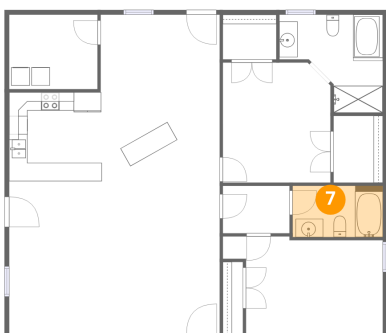

**5** Floor 1 - Hall

Dimensions: 7'3" x 5'2"  
Area: 38 sq. ft  
Counted as living area: Yes

Heated: Yes  
Finished: Yes  
Enclosed: Yes  
Contiguous: Yes  
Permitted: Yes  
Wet space: No  
Addition: No  
Conversion: No

100 Asbury Drive, New Johnsonville, Humphreys County,  
Tennessee, United States, 37134

**6** Floor 1 - Living Room

Dimensions: 22'11" x 16'8"  
Area: 383 sq. ft  
Counted as living area: Yes

Heated: Yes  
Finished: Yes  
Enclosed: Yes  
Contiguous: Yes  
Permitted: Yes  
Wet space: No  
Addition: No  
Conversion: No

**7** Floor 1 - Bath

Dimensions: 9'10" x 5'7"  
Area: 55 sq. ft  
Counted as living area: Yes

Heated: Yes  
Finished: Yes  
Enclosed: Yes  
Contiguous: Yes  
Permitted: Yes  
Wet space: Yes  
Addition: No  
Conversion: No