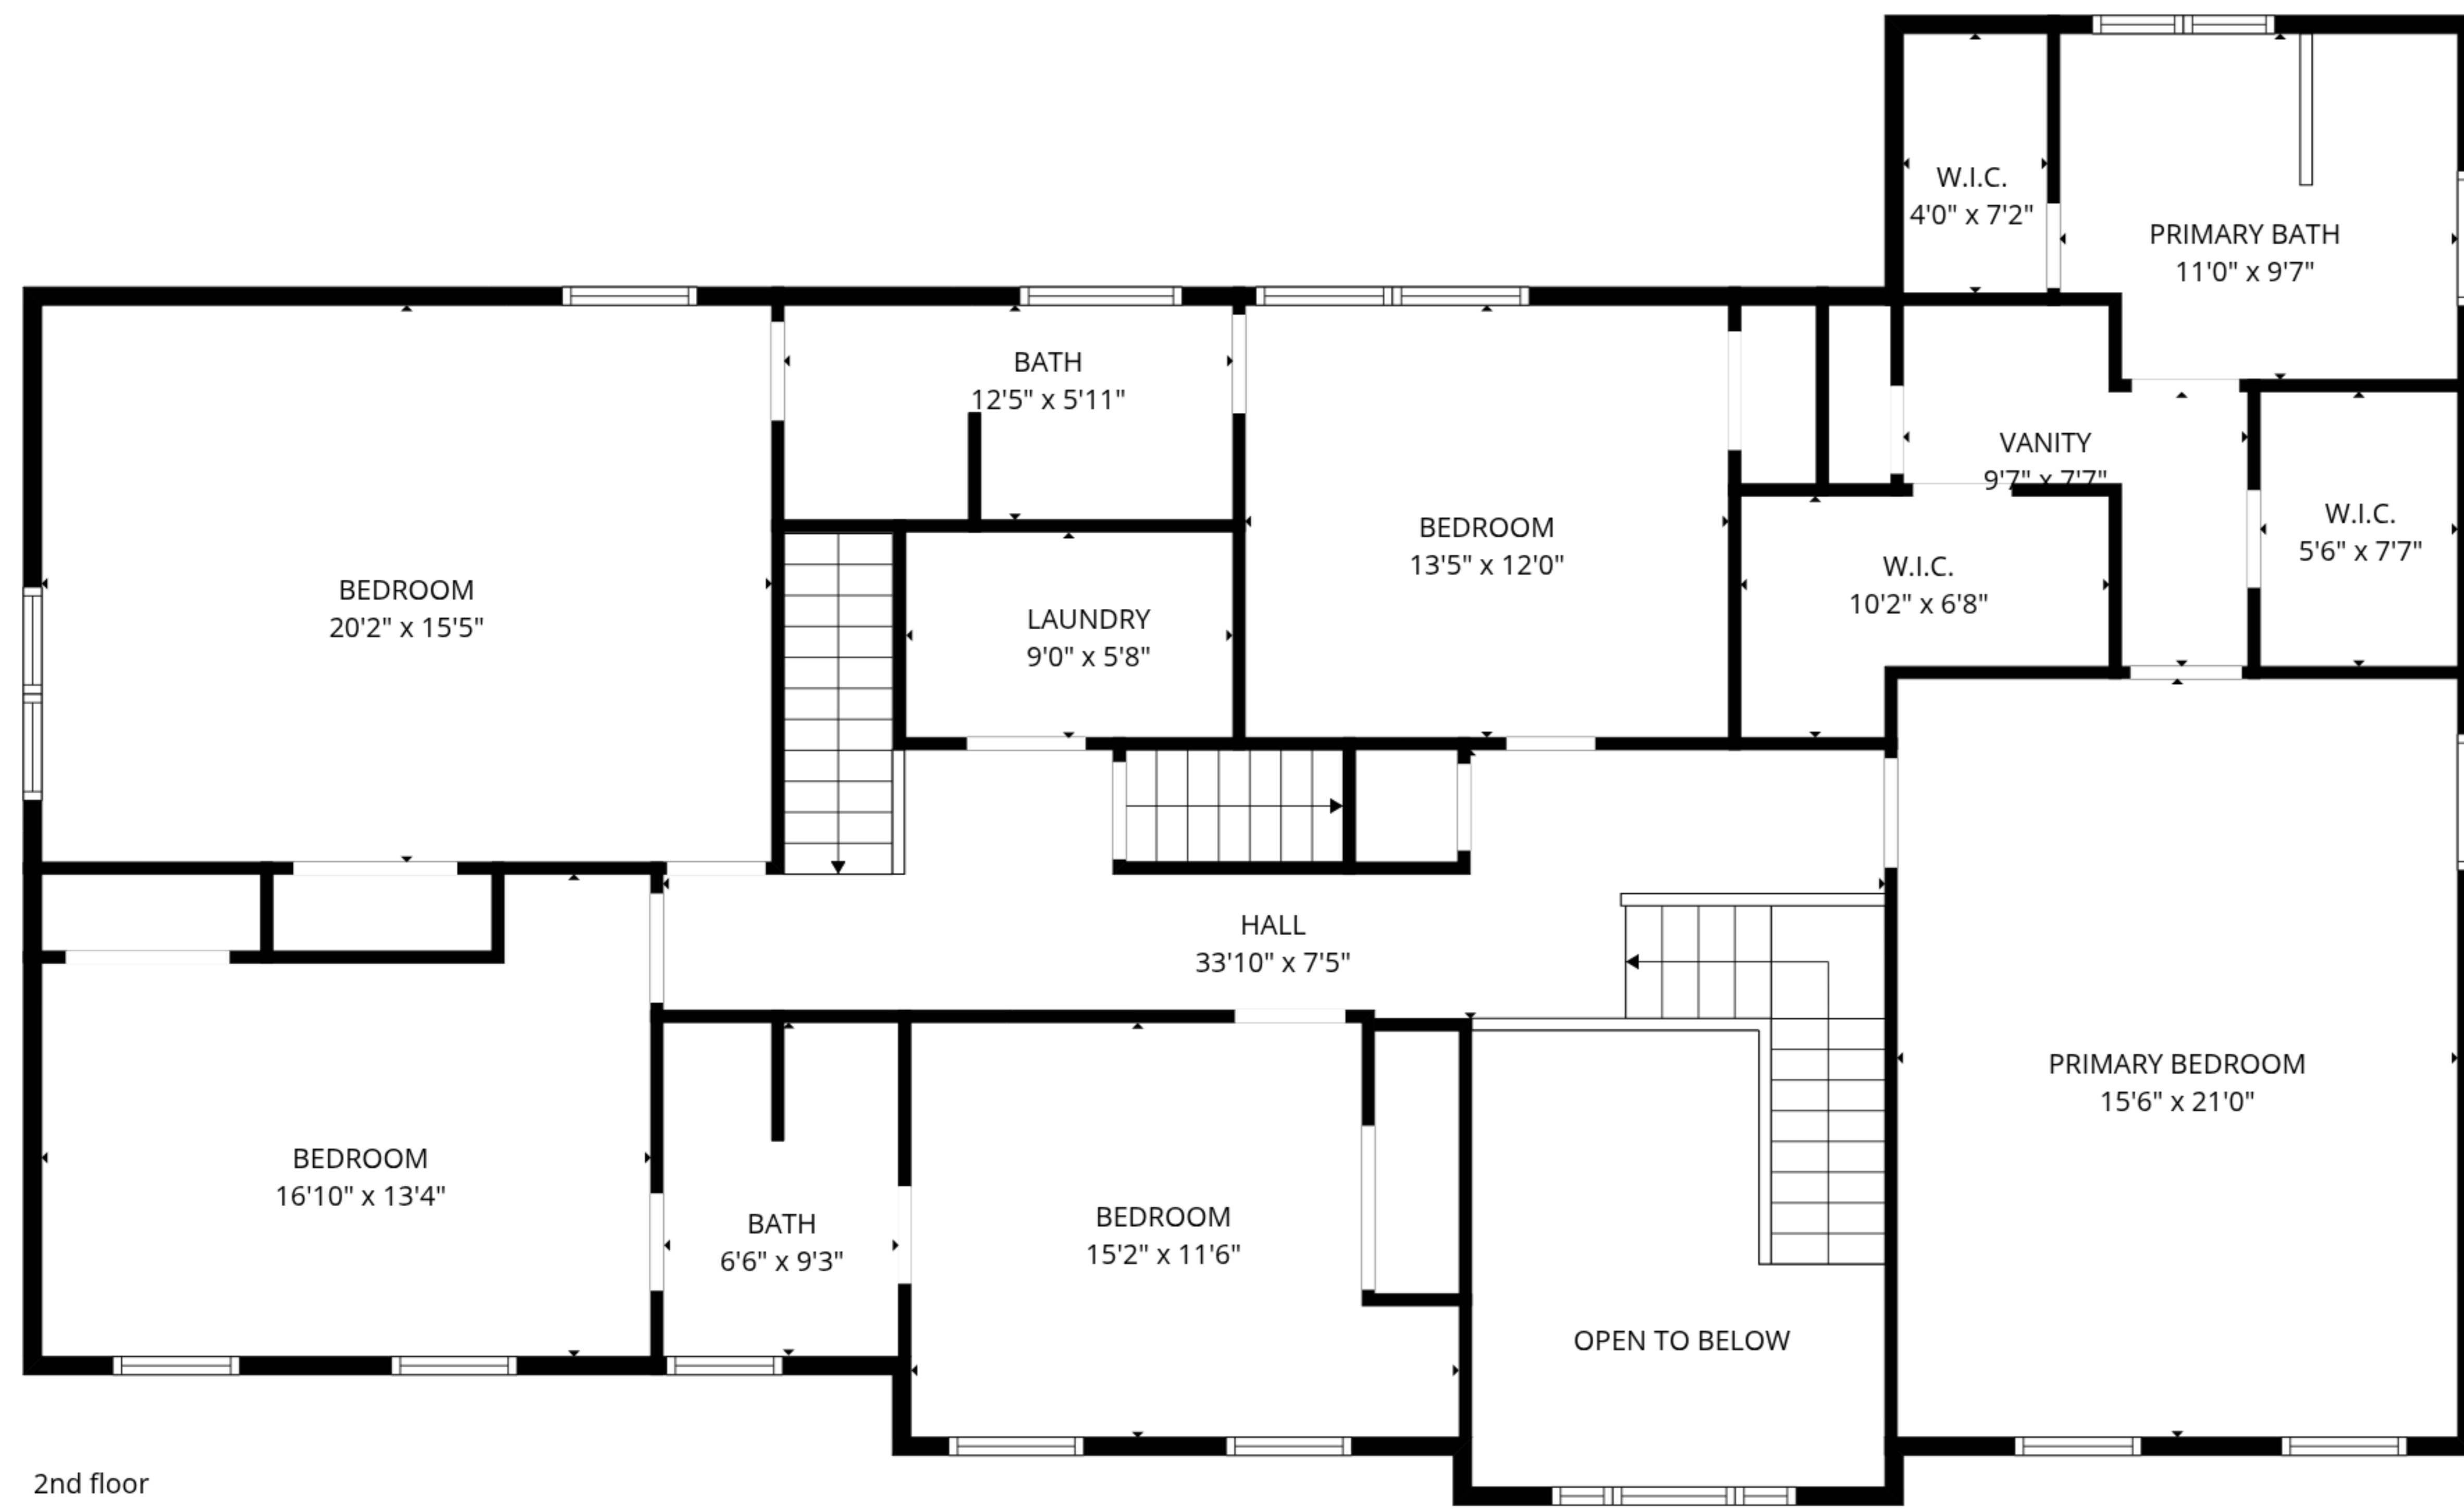

Total GLA: 4887 sq. ft | Total: 6488 sq. ft

1st floor: 1827 sq. ft (Excluded areas 682 sq. ft)

2nd floor: 2150 sq. ft (Excluded areas 129 sq. ft)

3rd floor: 910 sq. ft (Excluded areas 919 sq. ft)

Total GLA: 4887 sq. ft | Total: 6488 sq. ft
 1st floor: 1827 sq. ft (Excluded areas 682 sq. ft)
 2nd floor: 2150 sq. ft (Excluded areas 129 sq. ft)
 3rd floor: 910 sq. ft (Excluded areas 919 sq. ft)