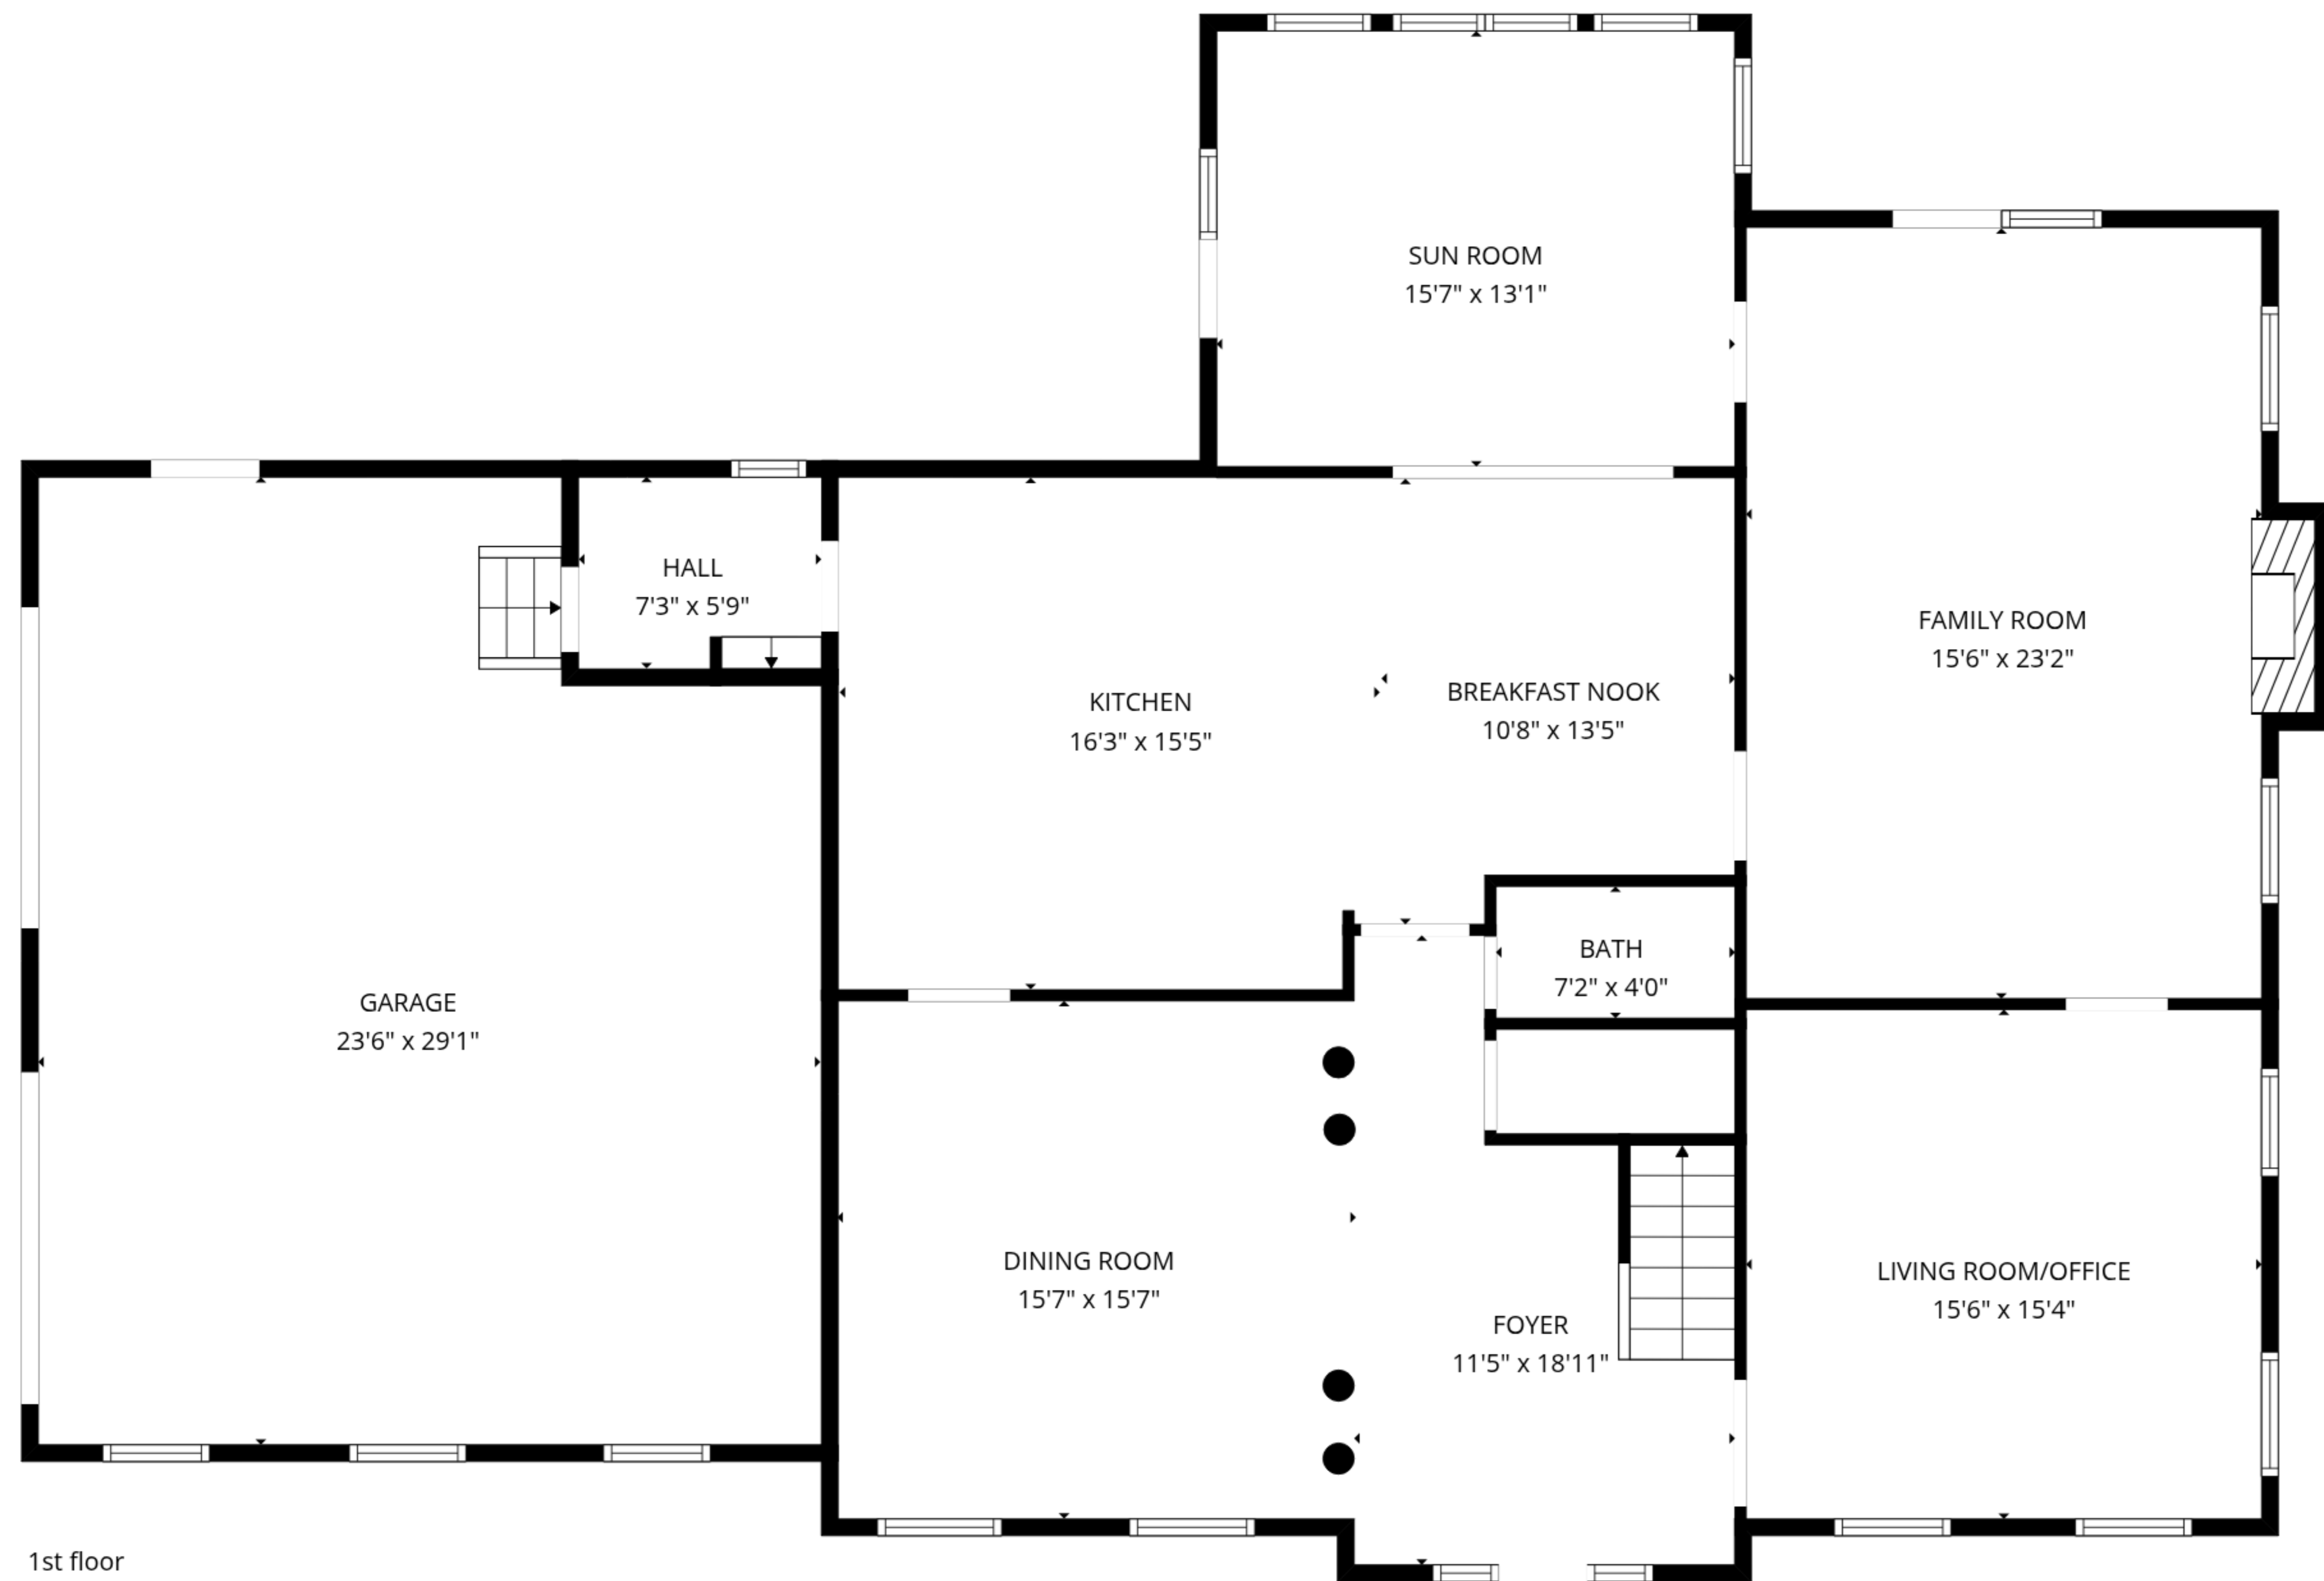

Total GLA: 4887 sq. ft | Total: 6488 sq. ft

1st floor: 1827 sq. ft (Excluded areas 682 sq. ft)

2nd floor: 2150 sq. ft (Excluded areas 129 sq. ft)

3rd floor: 910 sq. ft (Excluded areas 919 sq. ft)

Total GLA: 4887 sq. ft | Total: 6488 sq. ft
 1st floor: 1827 sq. ft (Excluded areas 682 sq. ft)
 2nd floor: 2150 sq. ft (Excluded areas 129 sq. ft)
 3rd floor: 910 sq. ft (Excluded areas 919 sq. ft)