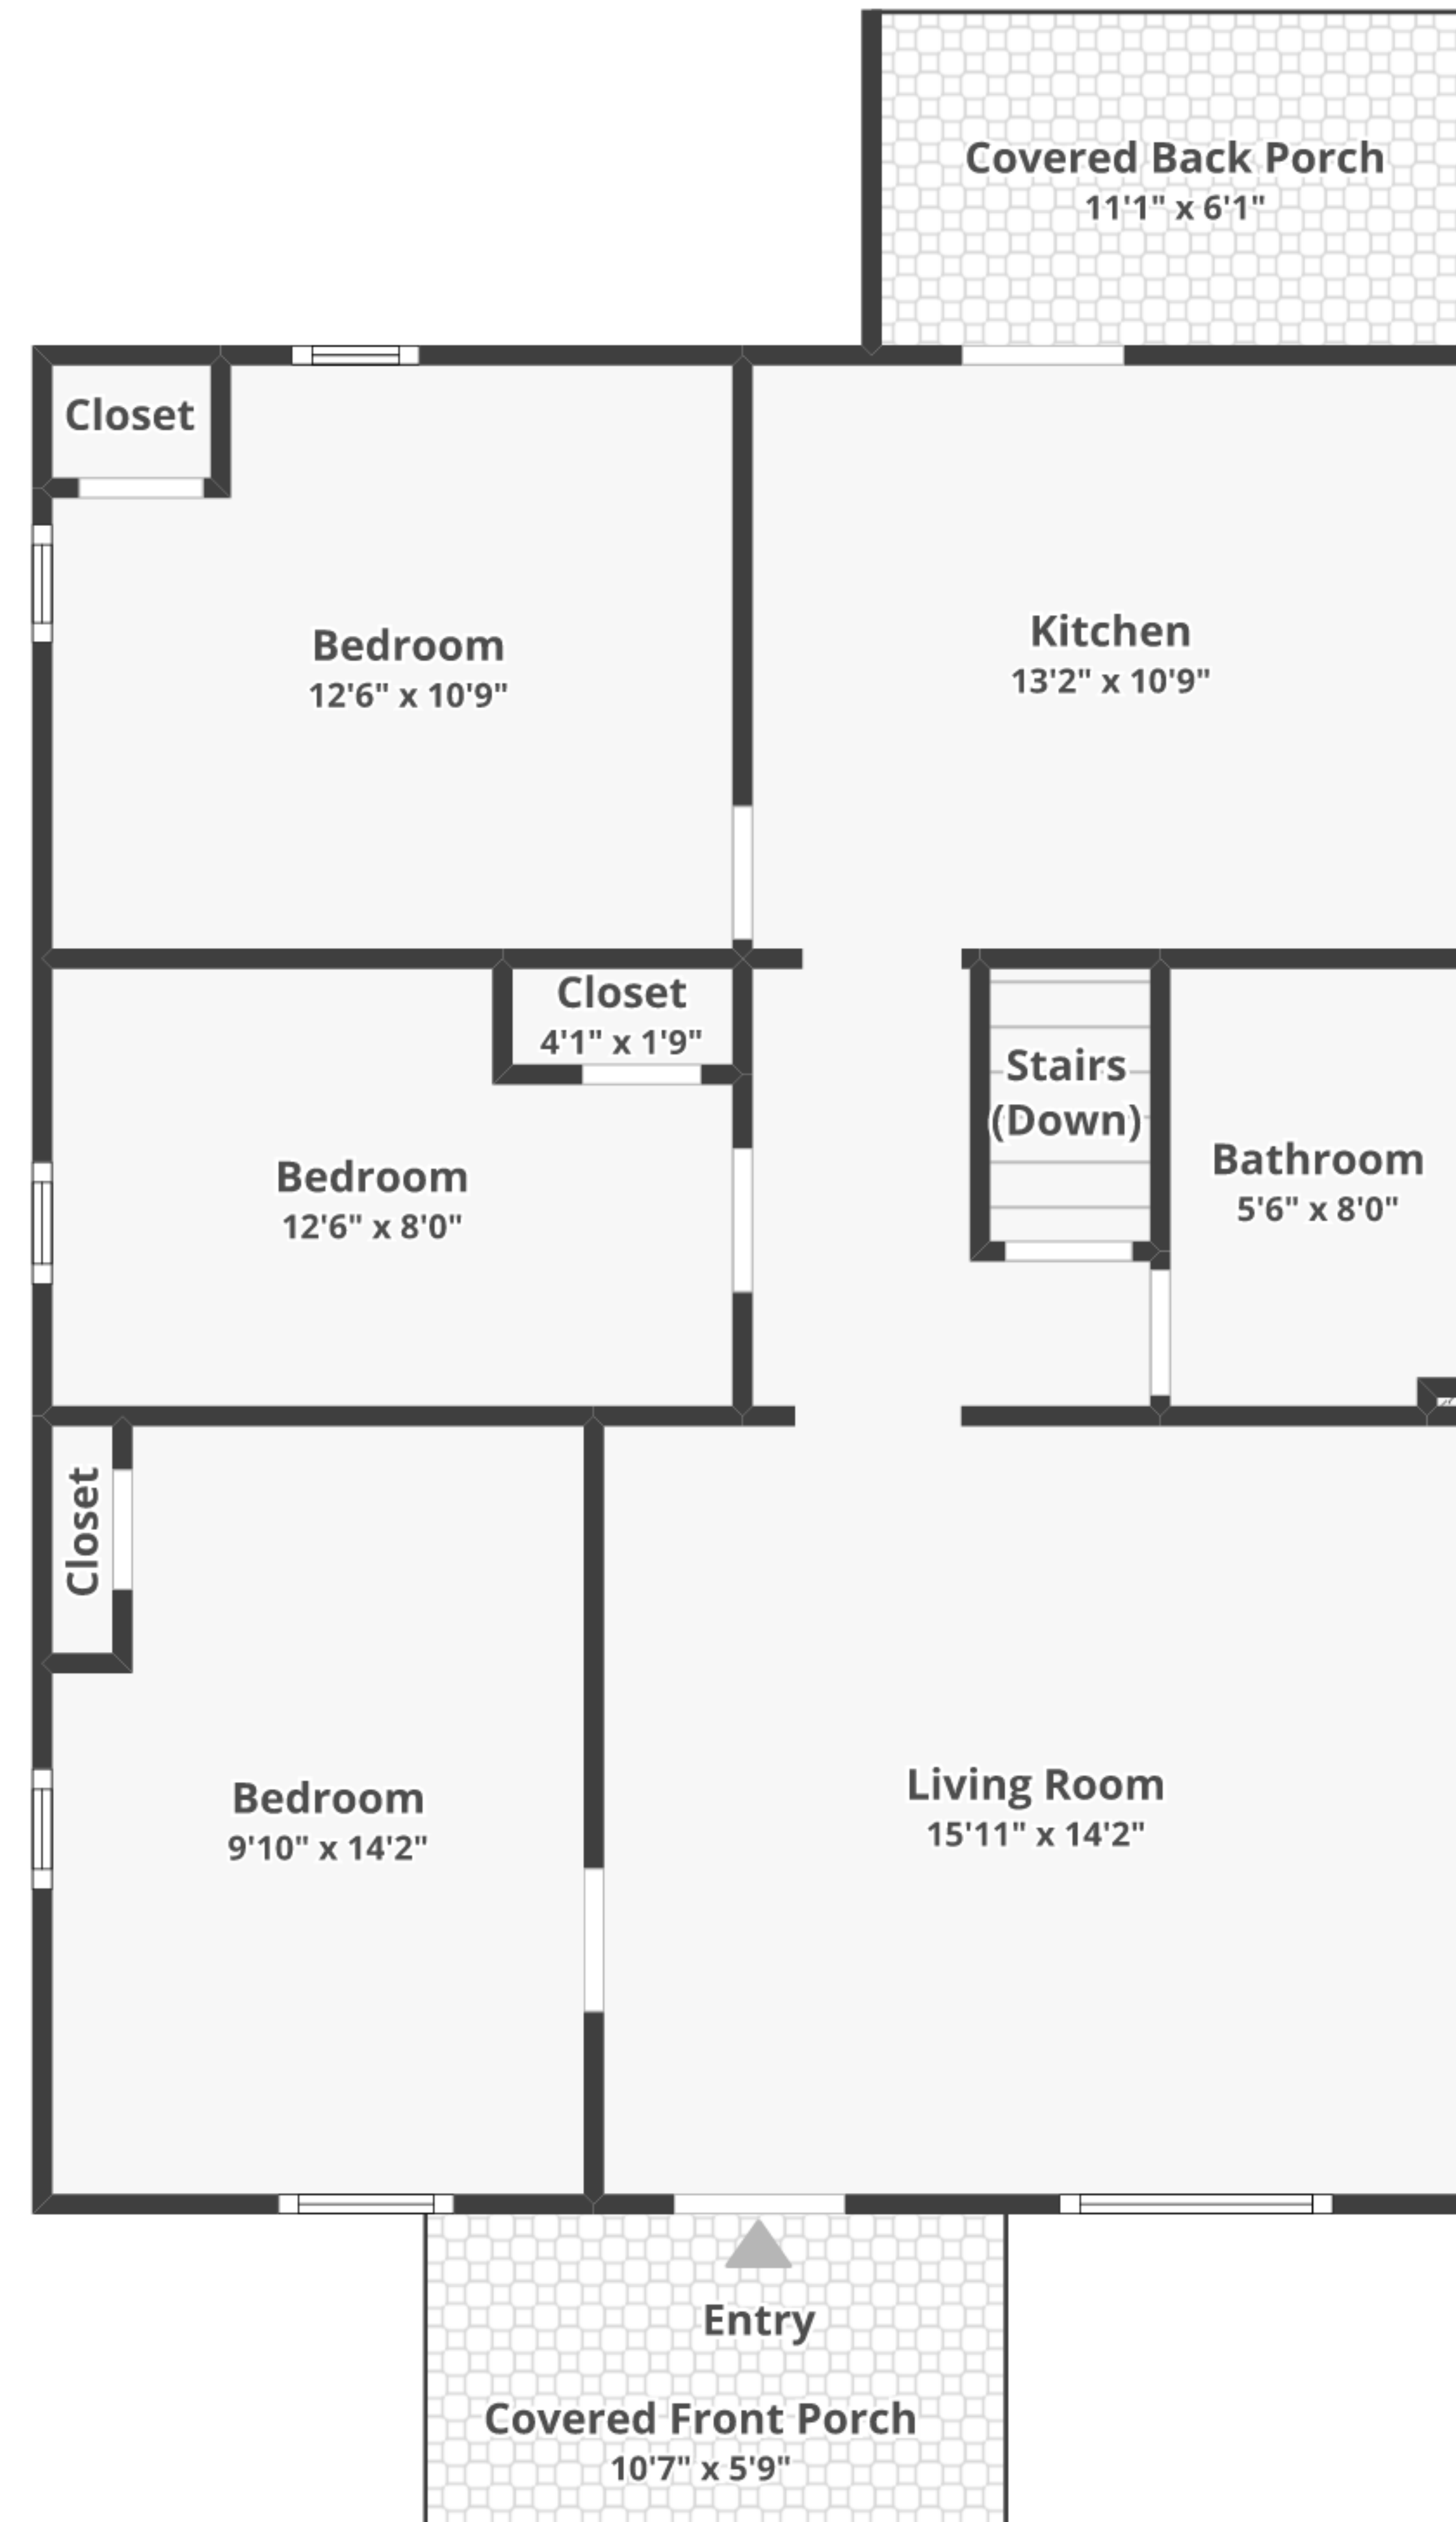

899 S Albemarle St, York, PA 17403

Total finished area: ~835.01 sq. ft.

Total unfinished area: ~0.09 sq. ft.

Floor