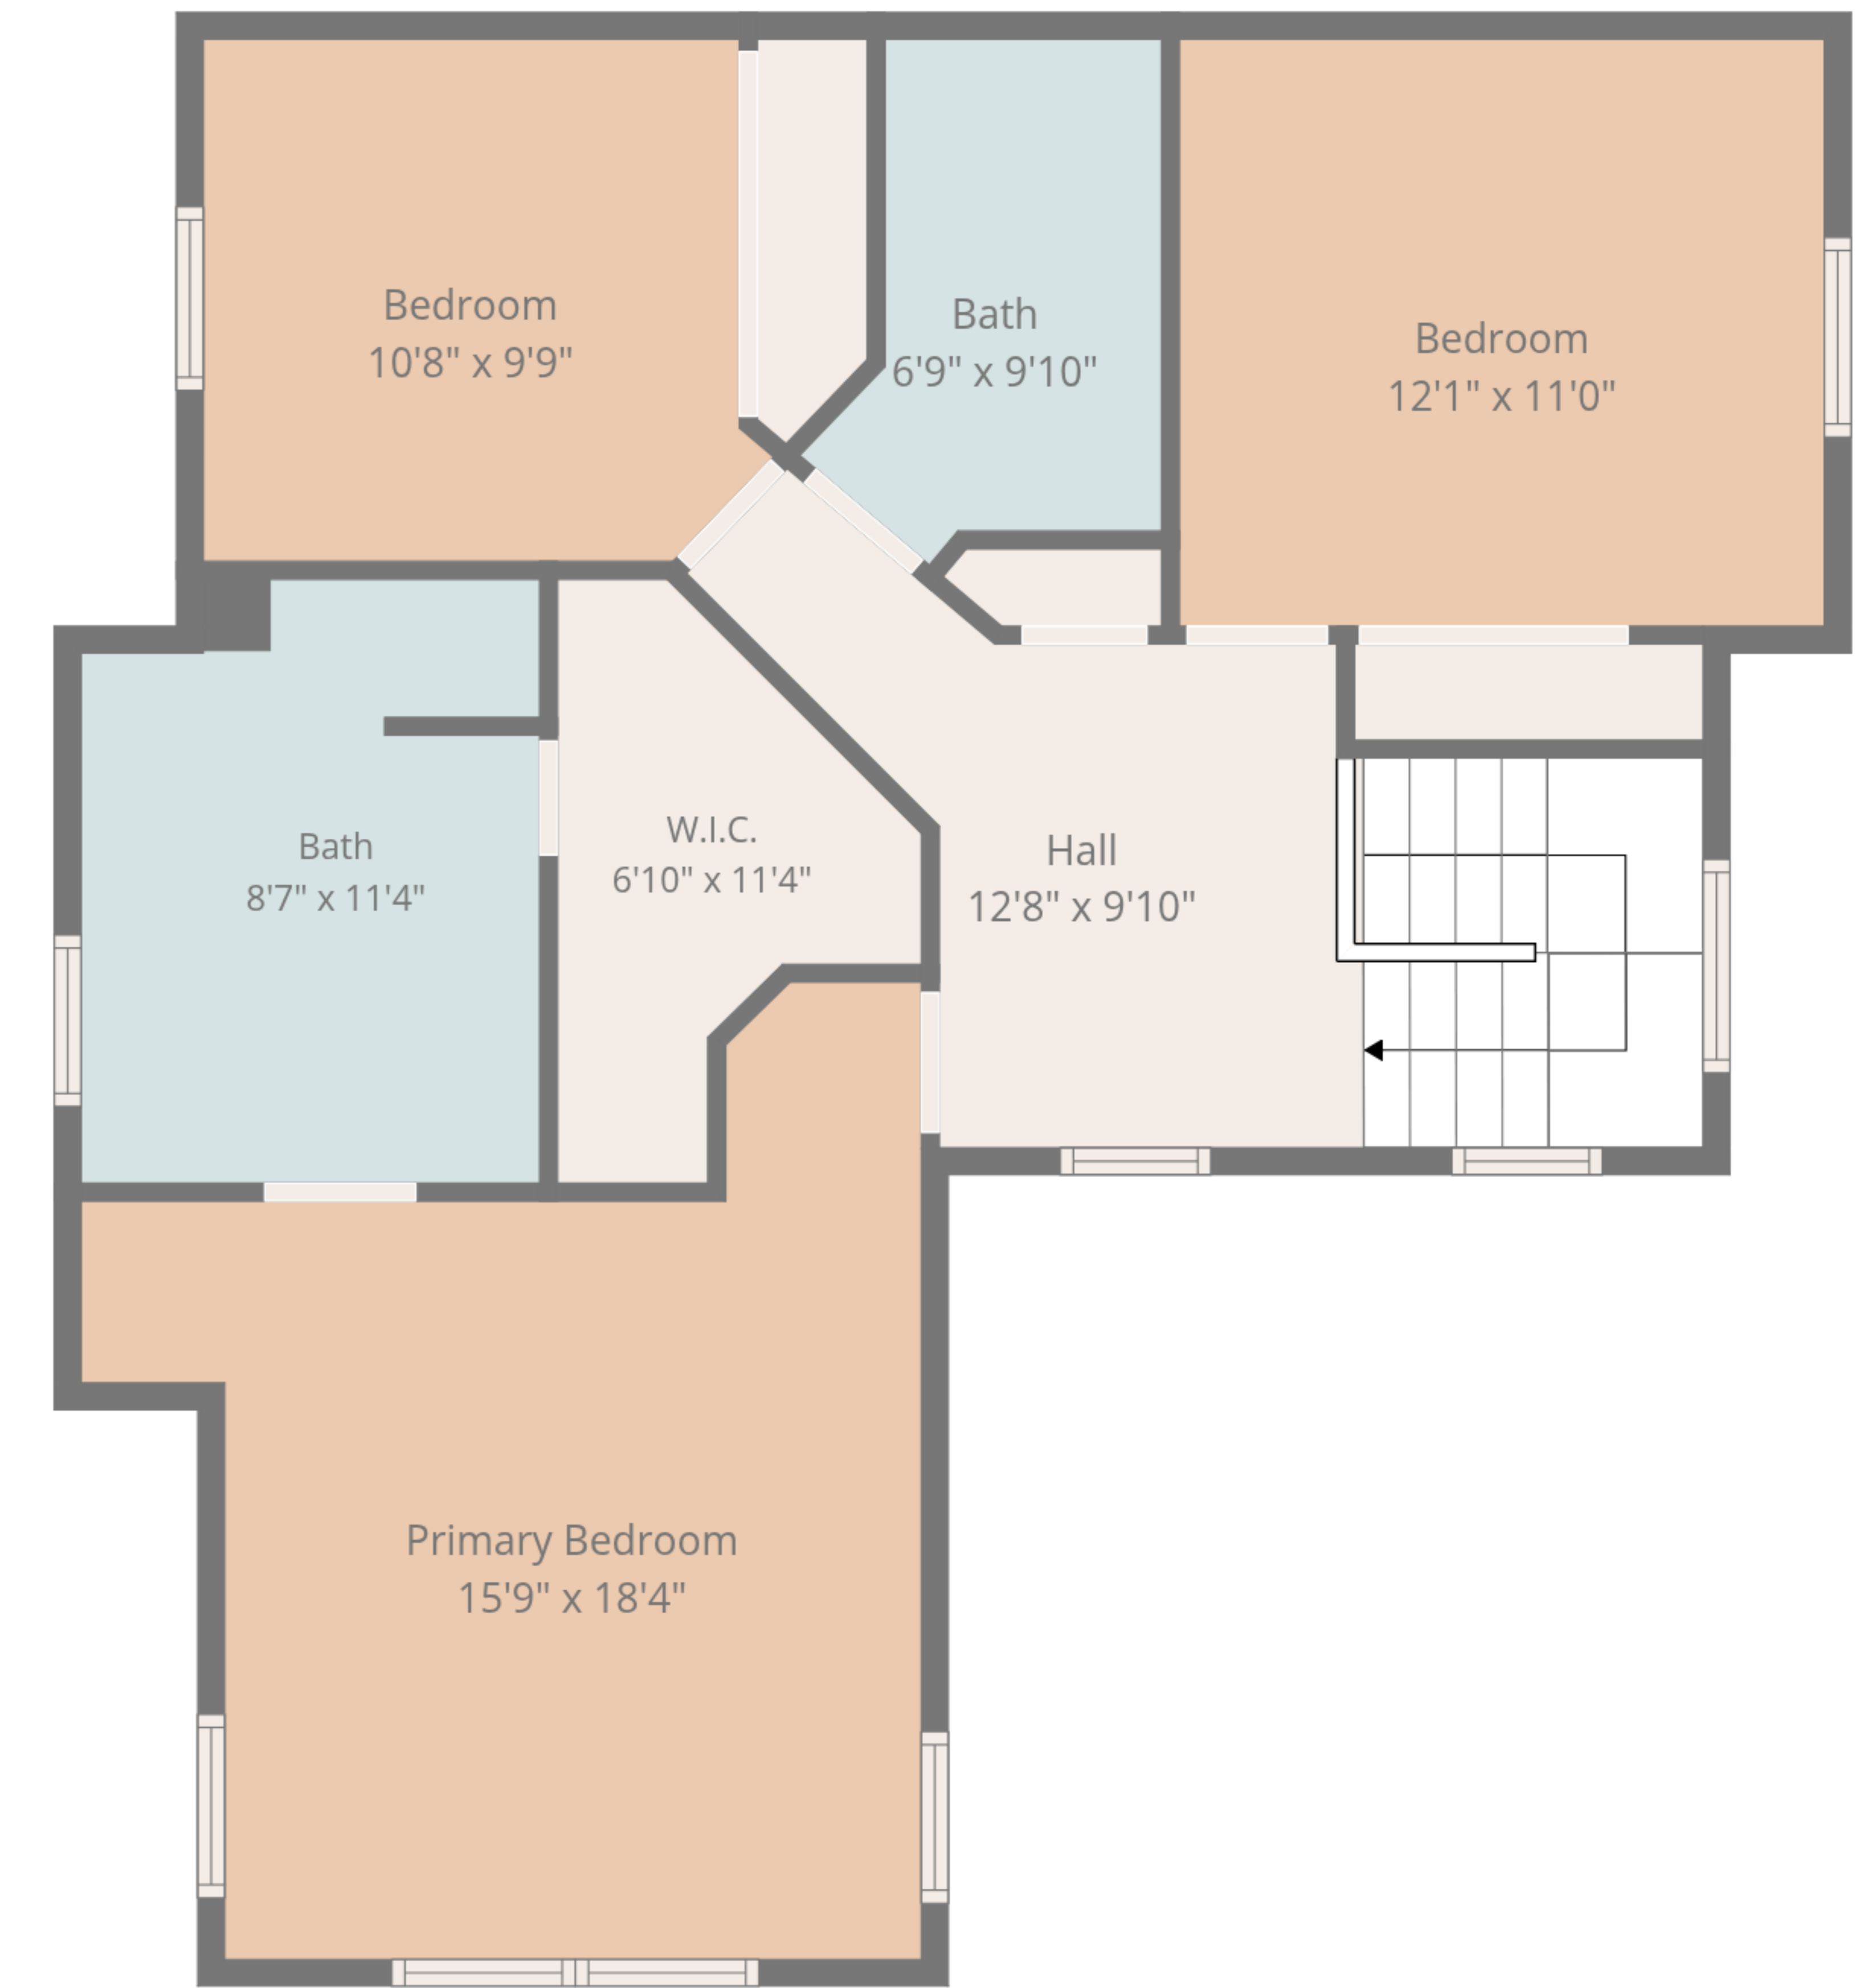

**TOTAL: 2835 sq. ft**

1st floor: 973 sq. ft, 2nd floor: 1022 sq. ft, 3rd floor: 840 sq. ft  
 EXCLUDED AREAS: STORAGE: 148 sq. ft, WALLS: 225 sq. ft

**TOTAL: 2835 sq. ft**

1st floor: 973 sq. ft, 2nd floor: 1022 sq. ft, 3rd floor: 840 sq. ft  
EXCLUDED AREAS: STORAGE: 148 sq. ft, WALLS: 225 sq. ft

**TOTAL: 2835 sq. ft**

1st floor: 973 sq. ft, 2nd floor: 1022 sq. ft, 3rd floor: 840 sq. ft  
 EXCLUDED AREAS: STORAGE: 148 sq. ft, WALLS: 225 sq. ft

1st Floor

2nd Floor

3rd Floor

**TOTAL: 2835 sq. ft**  
 1st floor: 973 sq. ft, 2nd floor: 1022 sq. ft, 3rd floor: 840 sq. ft  
 EXCLUDED AREAS: STORAGE: 148 sq. ft, WALLS: 225 sq. ft