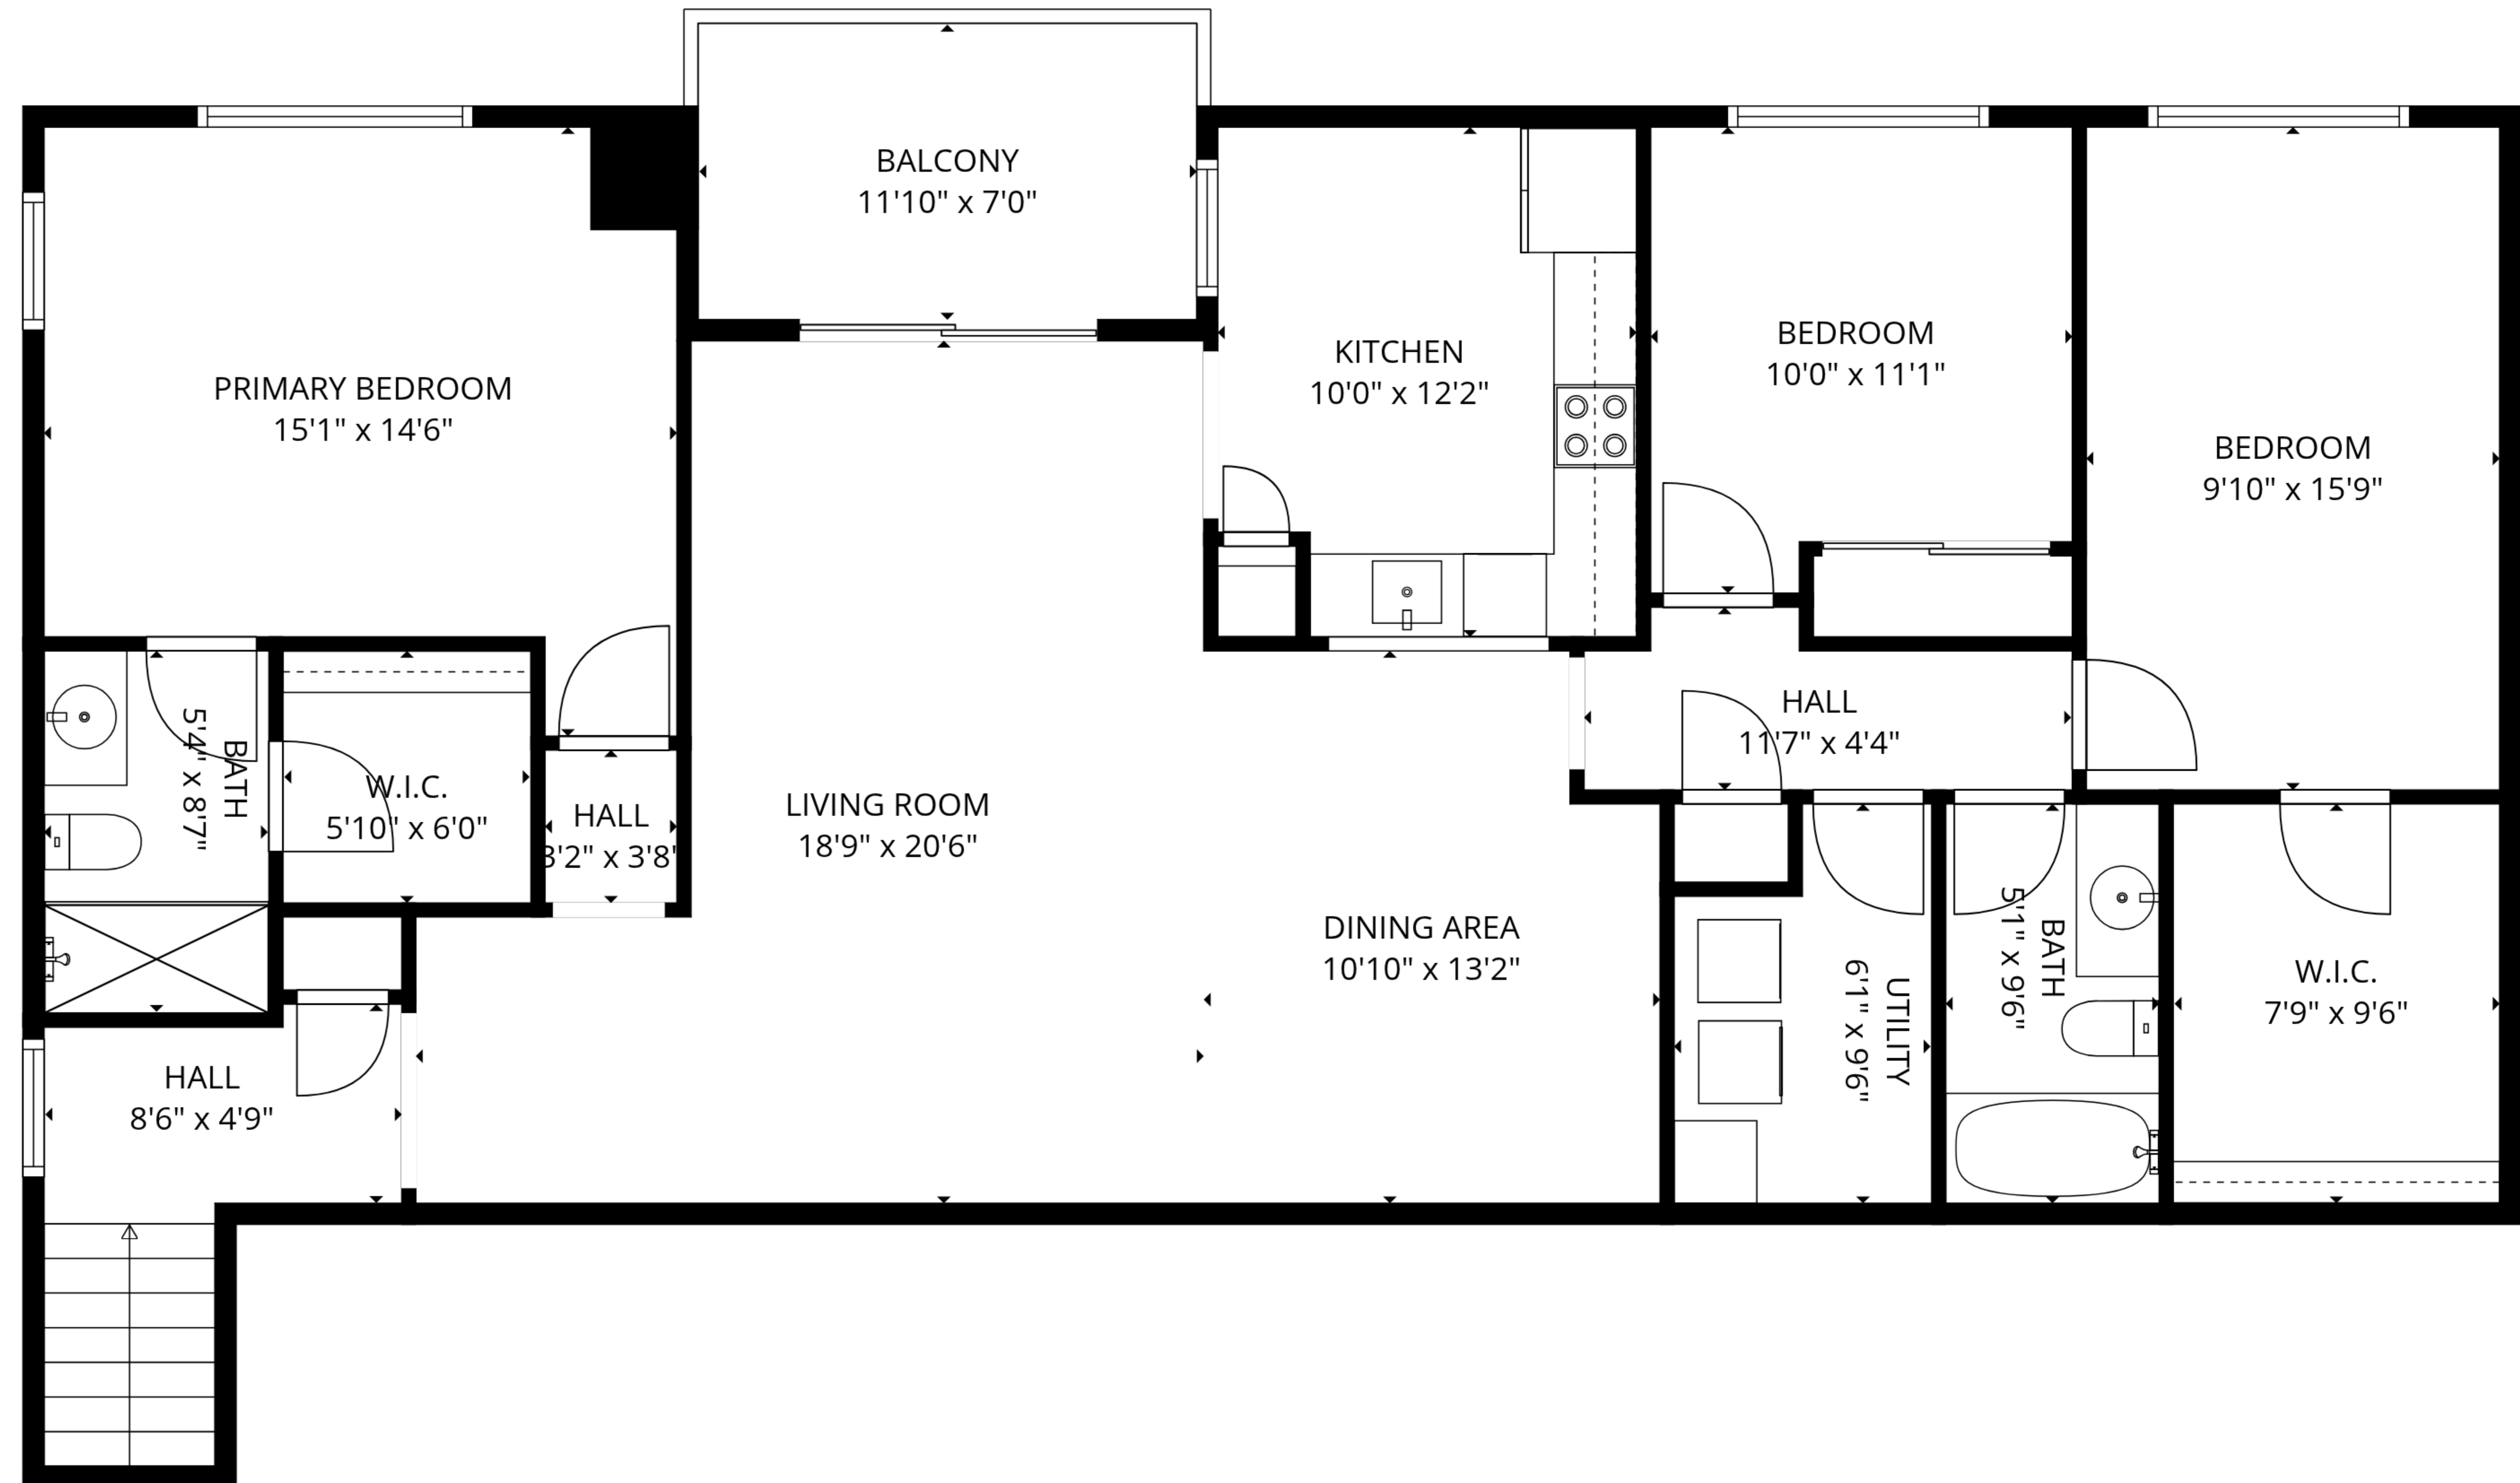

**TOTAL: 1544 sq. ft**

1st floor: 87 sq. ft, 2nd floor: 1457 sq. ft

EXCLUDED AREAS: GARAGE: 278 sq. ft, BALCONY: 84 sq. ft, WALLS: 143 sq. ft

**TOTAL: 1544 sq. ft**

1st floor: 87 sq. ft, 2nd floor: 1457 sq. ft

EXCLUDED AREAS: GARAGE: 278 sq. ft, BALCONY: 84 sq. ft, WALLS: 143 sq. ft

**TOTAL: 1544 sq. ft**  
 1st floor: 87 sq. ft, 2nd floor: 1457 sq. ft  
 EXCLUDED AREAS: GARAGE: 278 sq. ft, BALCONY: 84 sq. ft, WALLS: 143 sq. ft