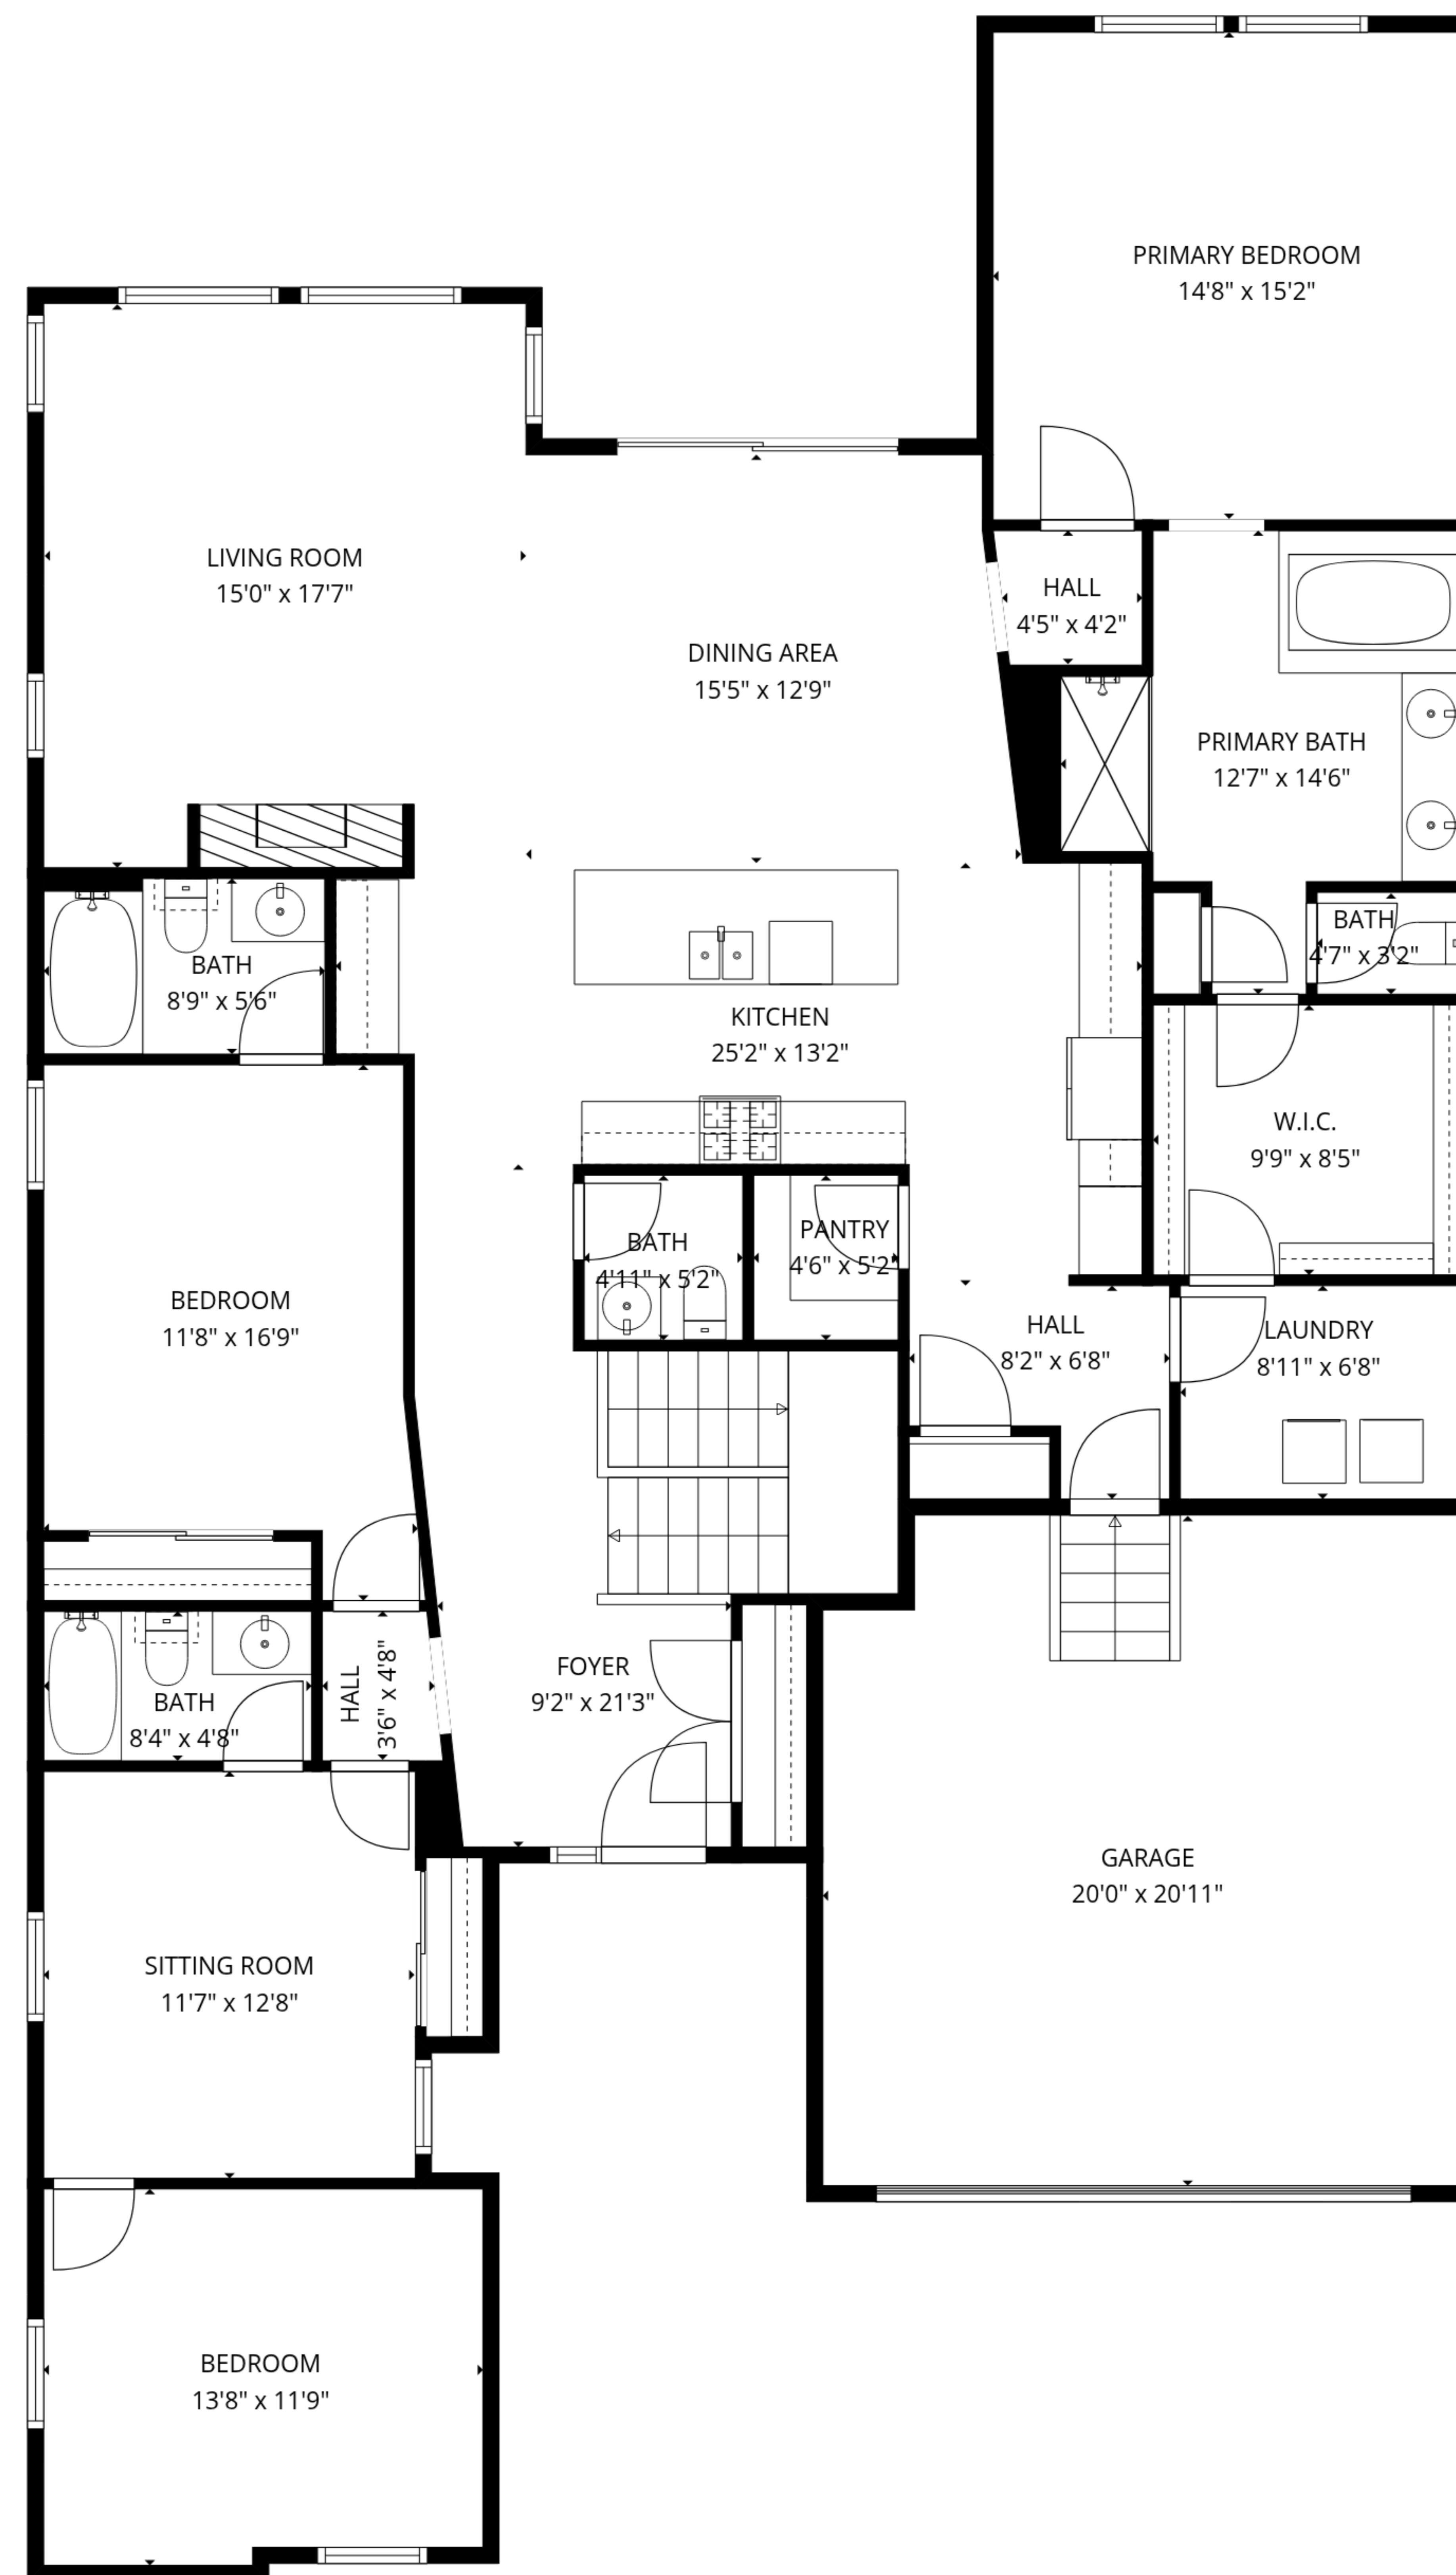

**TOTAL: 2532 sq. ft**

Basement: 262 sq. ft, 1st floor: 2270 sq. ft

EXCLUDED AREAS: BASEMENT: 1303 sq. ft, STORAGE: 508 sq. ft, GARAGE: 411 sq. ft,  
WALLS: 274 sq. ft

SIZES AND DIMENSIONS ARE APPROXIMATE, ACTUAL MAY VARY.

Basement

1st floor

**TOTAL: 2532 sq. ft**  
 Basement: 262 sq. ft, 1st floor: 2270 sq. ft  
 EXCLUDED AREAS: BASEMENT: 1303 sq. ft, STORAGE: 508 sq. ft, GARAGE: 411 sq. ft,  
 WALLS: 274 sq. ft

SIZES AND DIMENSIONS ARE APPROXIMATE, ACTUAL MAY VARY.