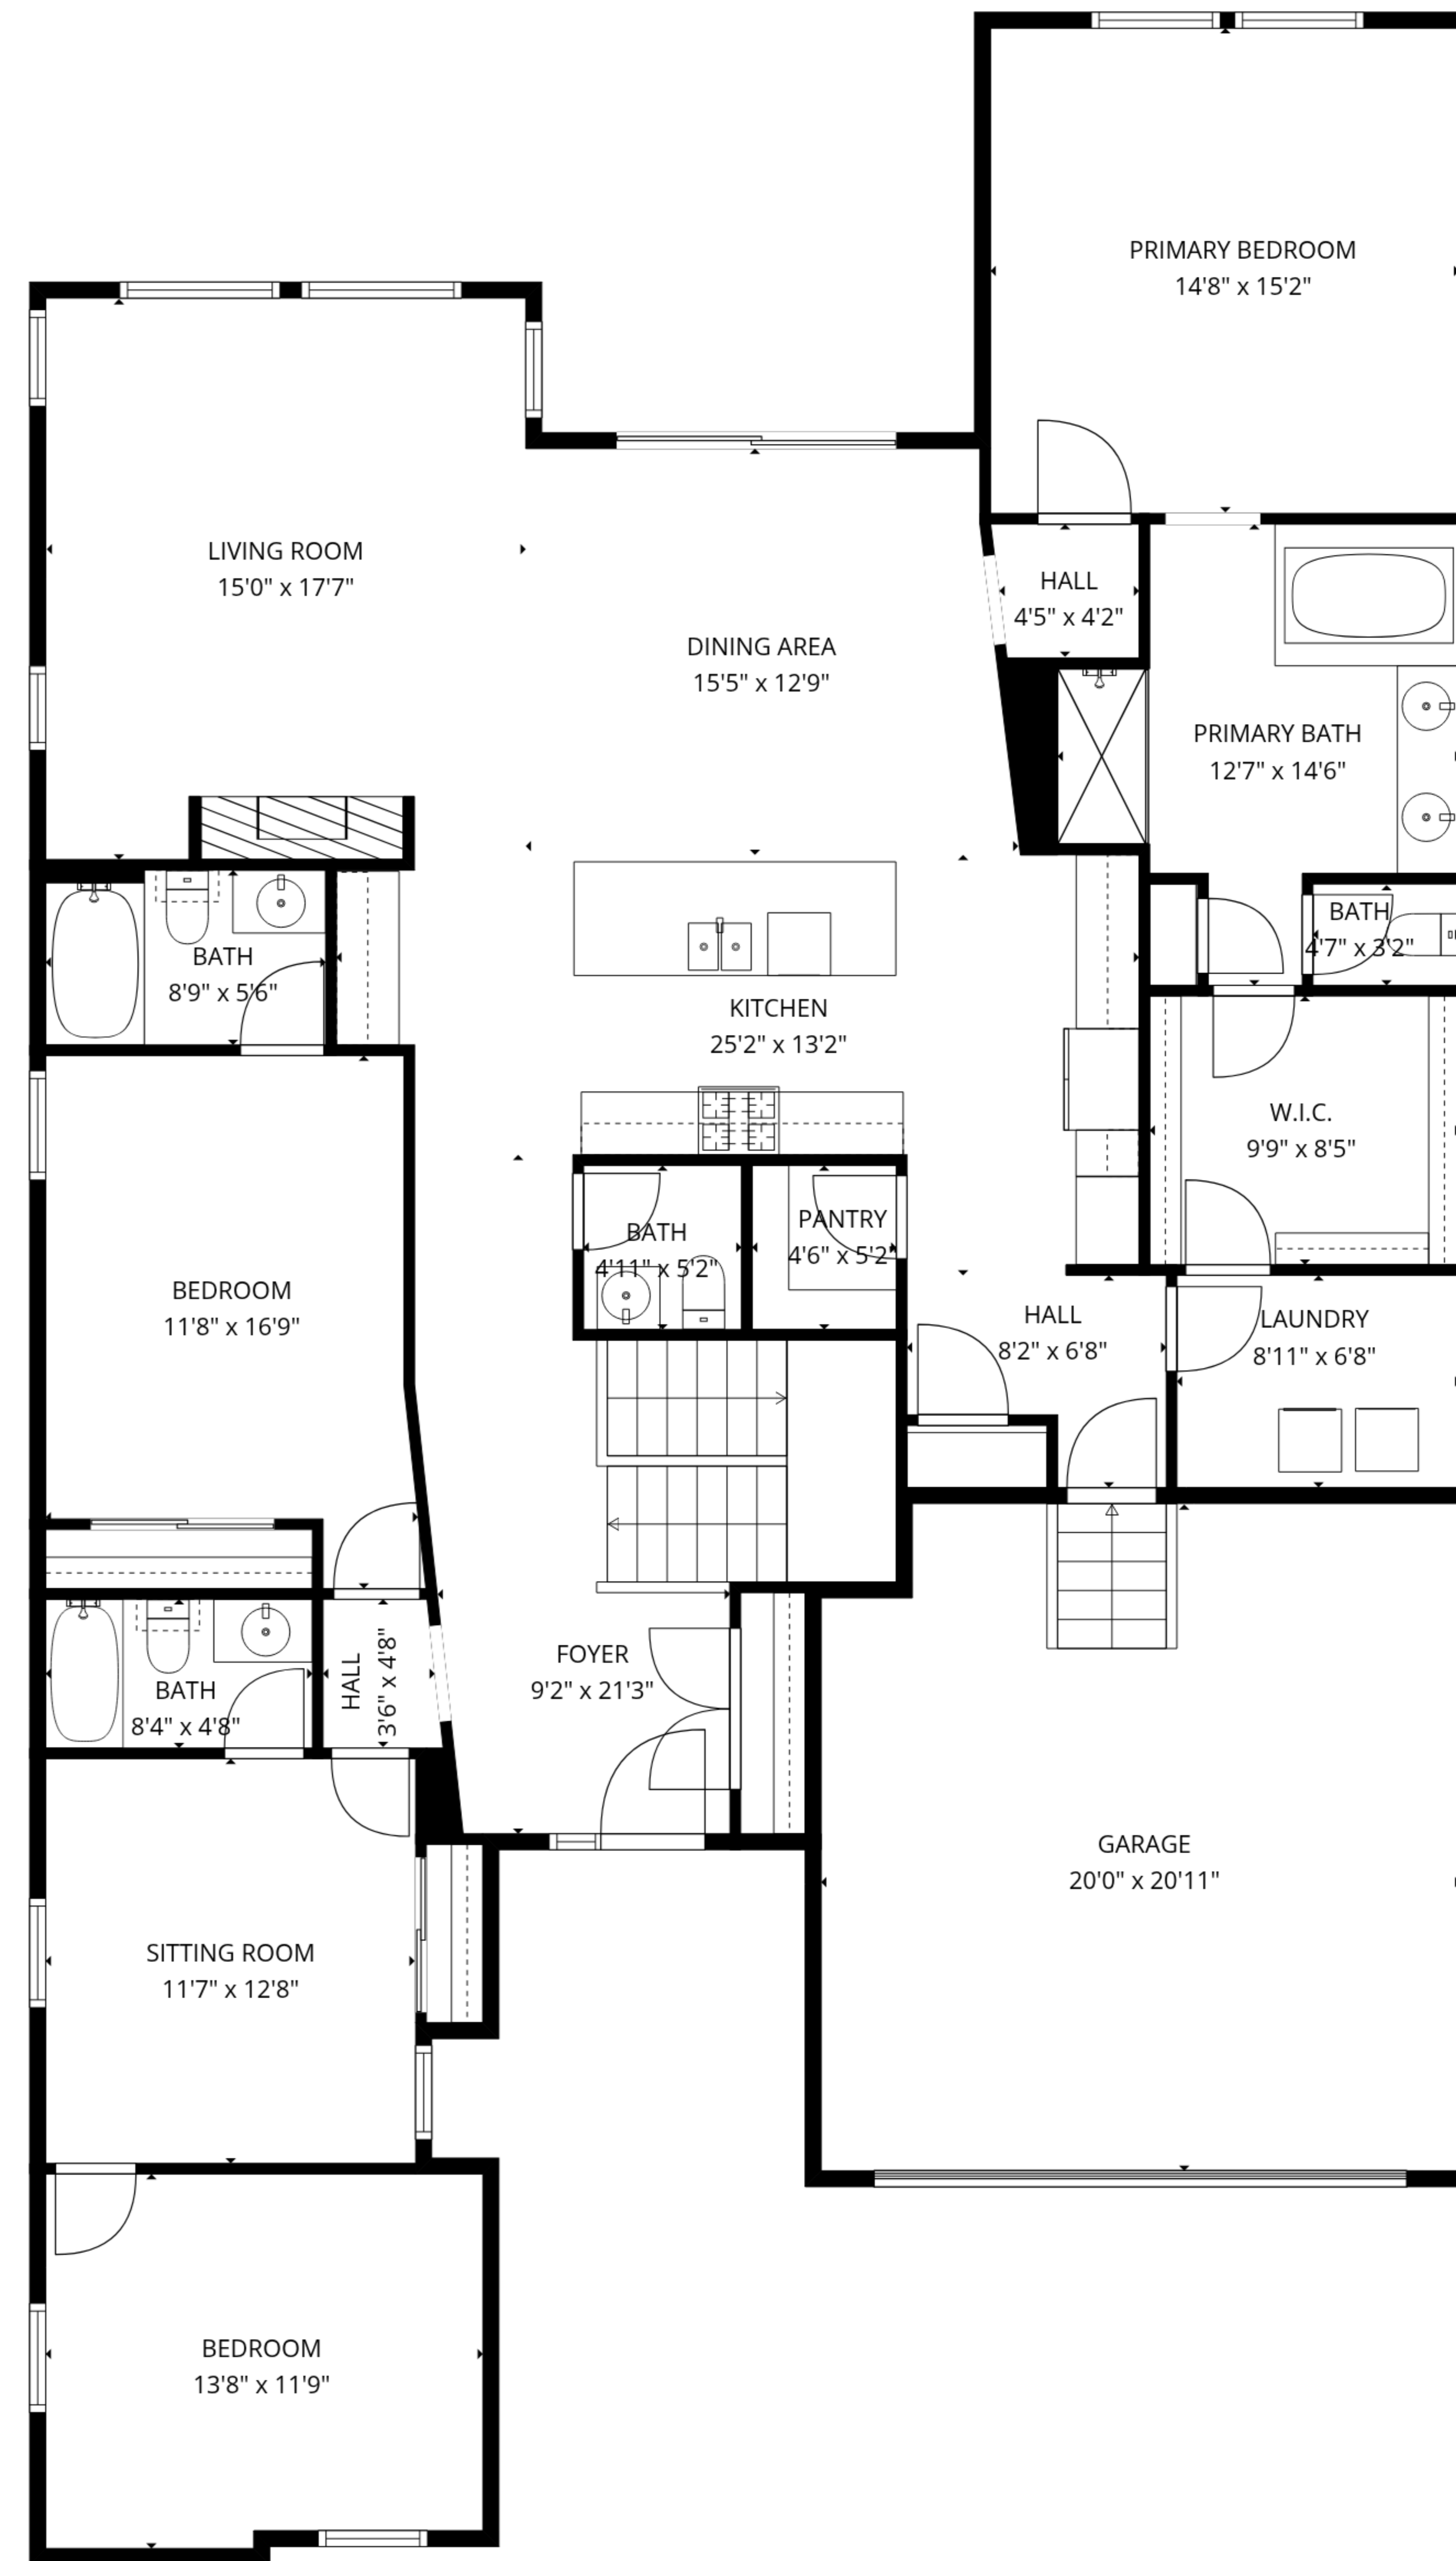

**TOTAL: 2532 sq. ft**

Basement: 262 sq. ft, 1st floor: 2270 sq. ft

EXCLUDED AREAS: BASEMENT: 1303 sq. ft, STORAGE: 508 sq. ft, GARAGE: 411 sq. ft,  
WALLS: 274 sq. ft

SIZES AND DIMENSIONS ARE APPROXIMATE, ACTUAL MAY VARY.

Basement

1st floor

**TOTAL: 2532 sq. ft**  
 Basement: 262 sq. ft, 1st floor: 2270 sq. ft  
 EXCLUDED AREAS: BASEMENT: 1303 sq. ft, STORAGE: 508 sq. ft, GARAGE: 411 sq. ft,  
 WALLS: 274 sq. ft

SIZES AND DIMENSIONS ARE APPROXIMATE, ACTUAL MAY VARY.