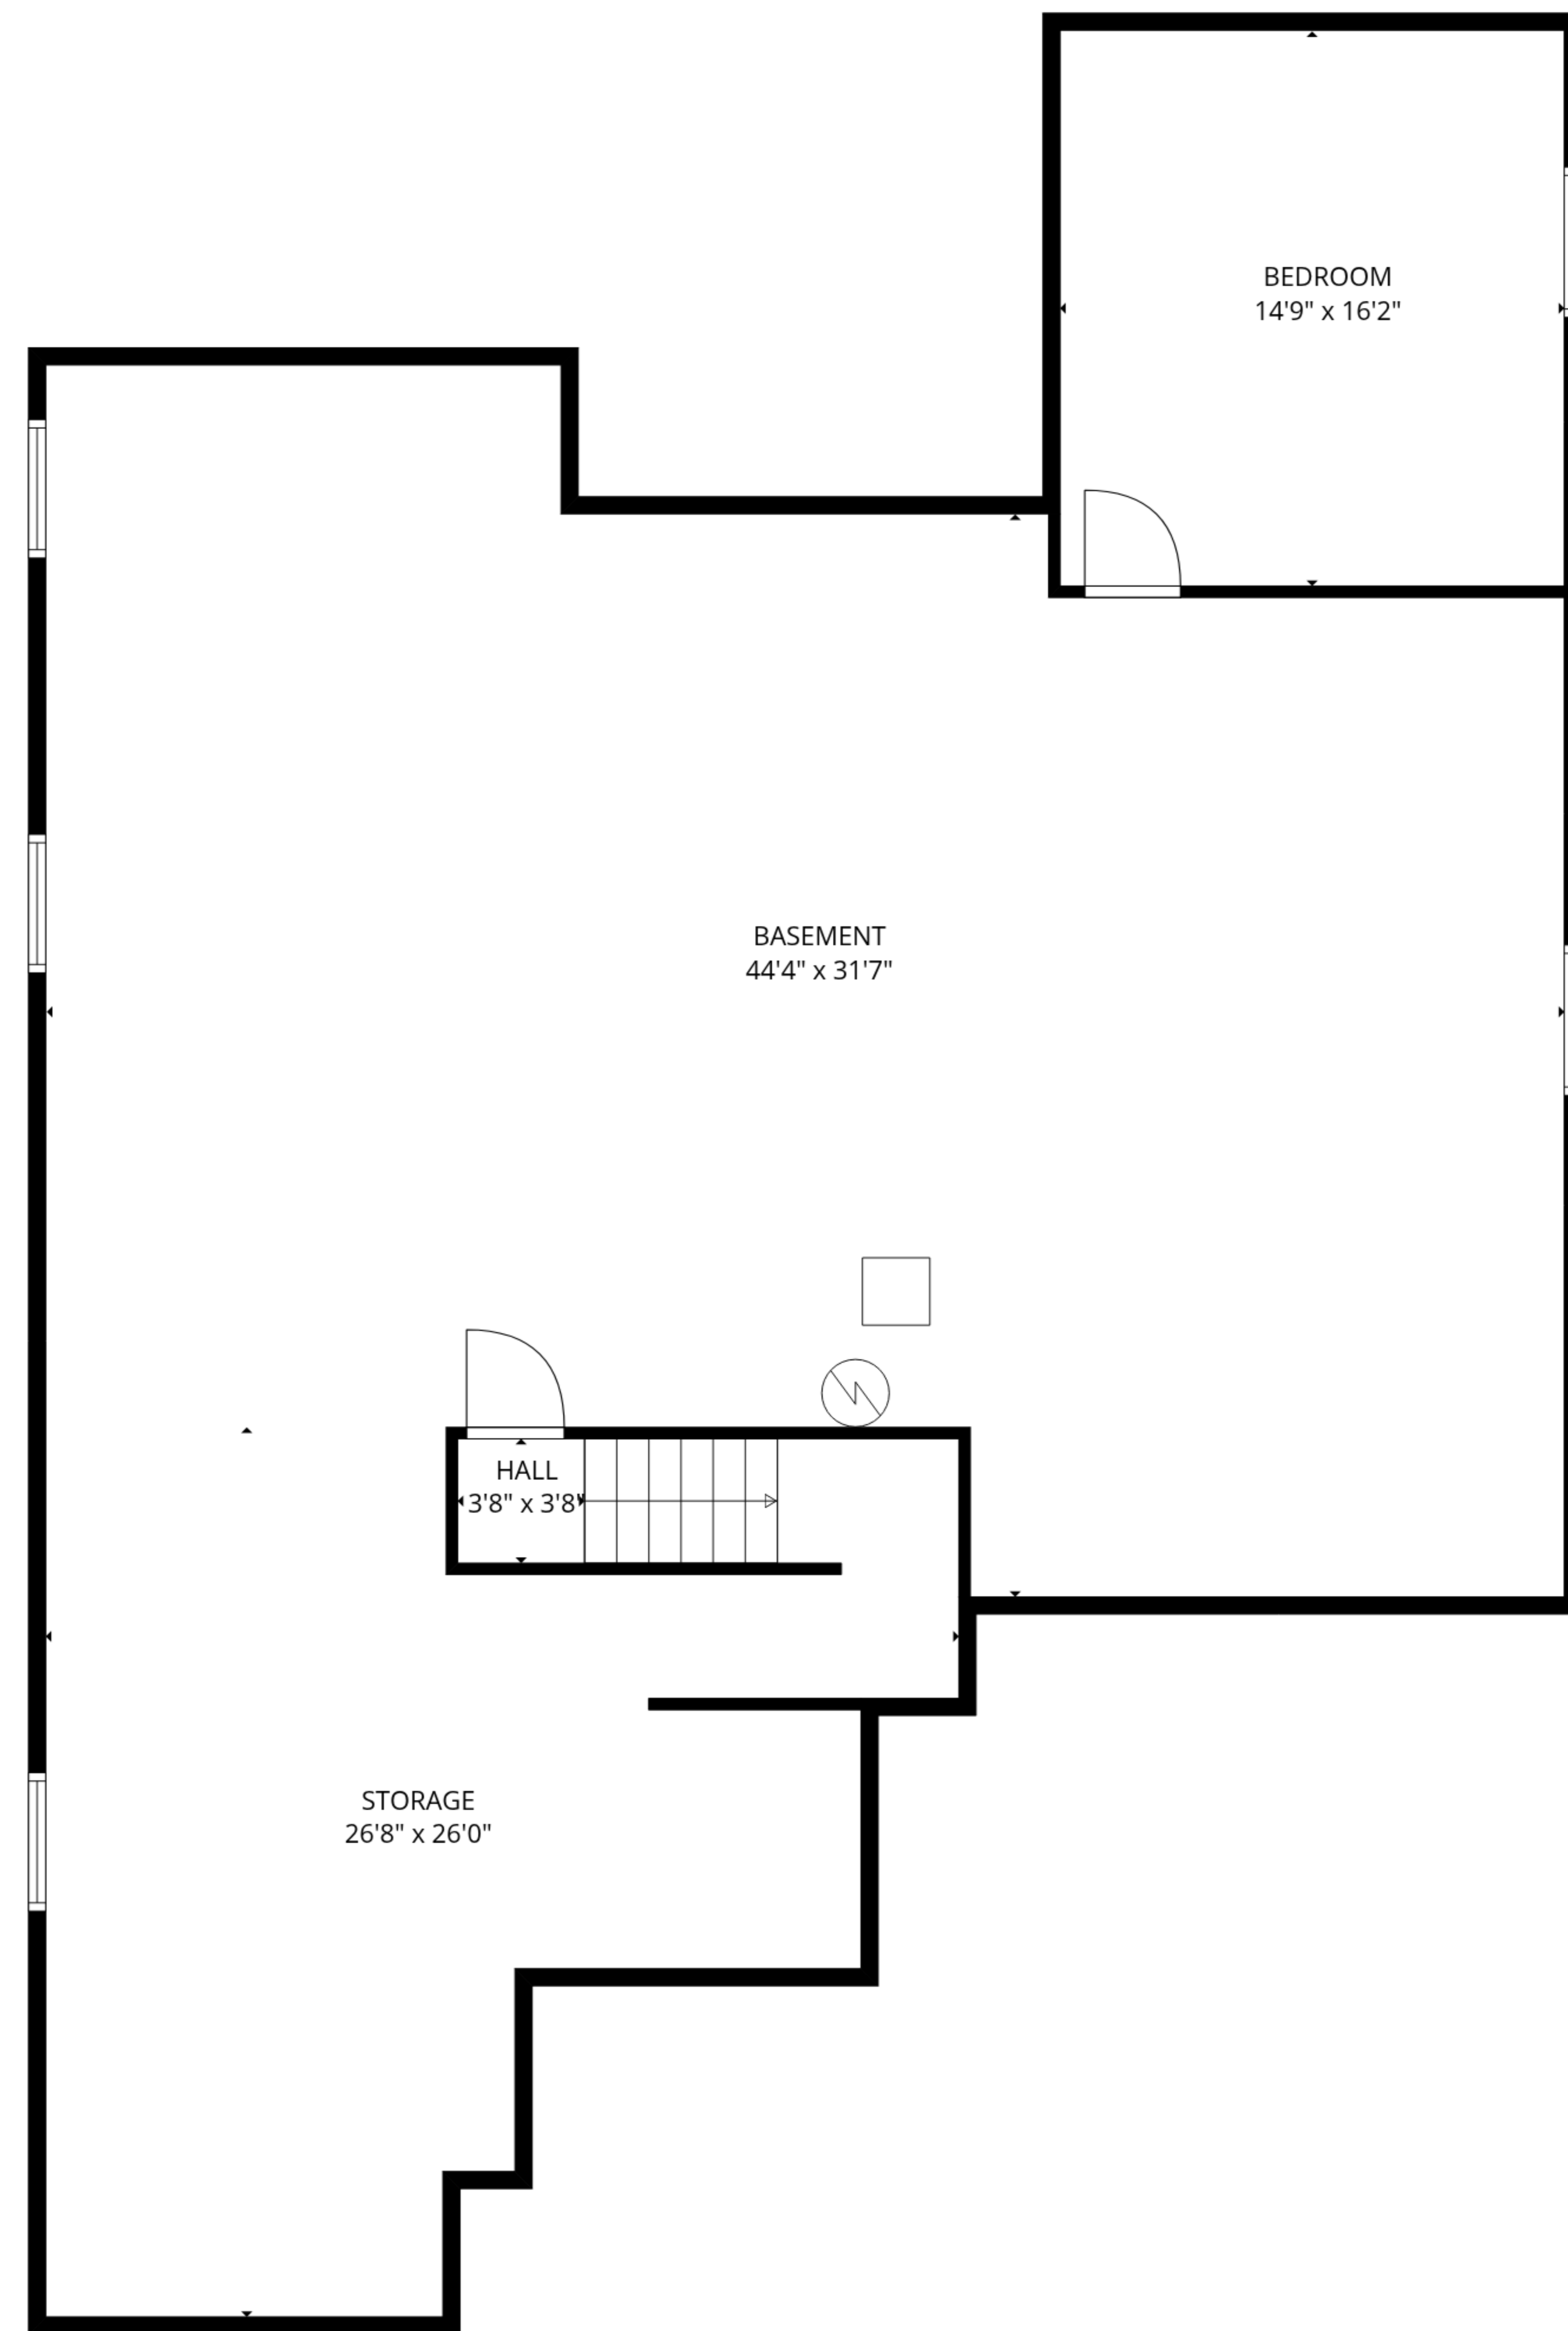

**TOTAL: 2532 sq. ft**

Basement: 262 sq. ft, 1st floor: 2270 sq. ft

EXCLUDED AREAS: BASEMENT: 1303 sq. ft, STORAGE: 508 sq. ft, GARAGE: 411 sq. ft,  
WALLS: 274 sq. ft

SIZES AND DIMENSIONS ARE APPROXIMATE, ACTUAL MAY VARY.

Basement

1st floor

**TOTAL: 2532 sq. ft**  
 Basement: 262 sq. ft, 1st floor: 2270 sq. ft  
 EXCLUDED AREAS: BASEMENT: 1303 sq. ft, STORAGE: 508 sq. ft, GARAGE: 411 sq. ft,  
 WALLS: 274 sq. ft

SIZES AND DIMENSIONS ARE APPROXIMATE, ACTUAL MAY VARY.